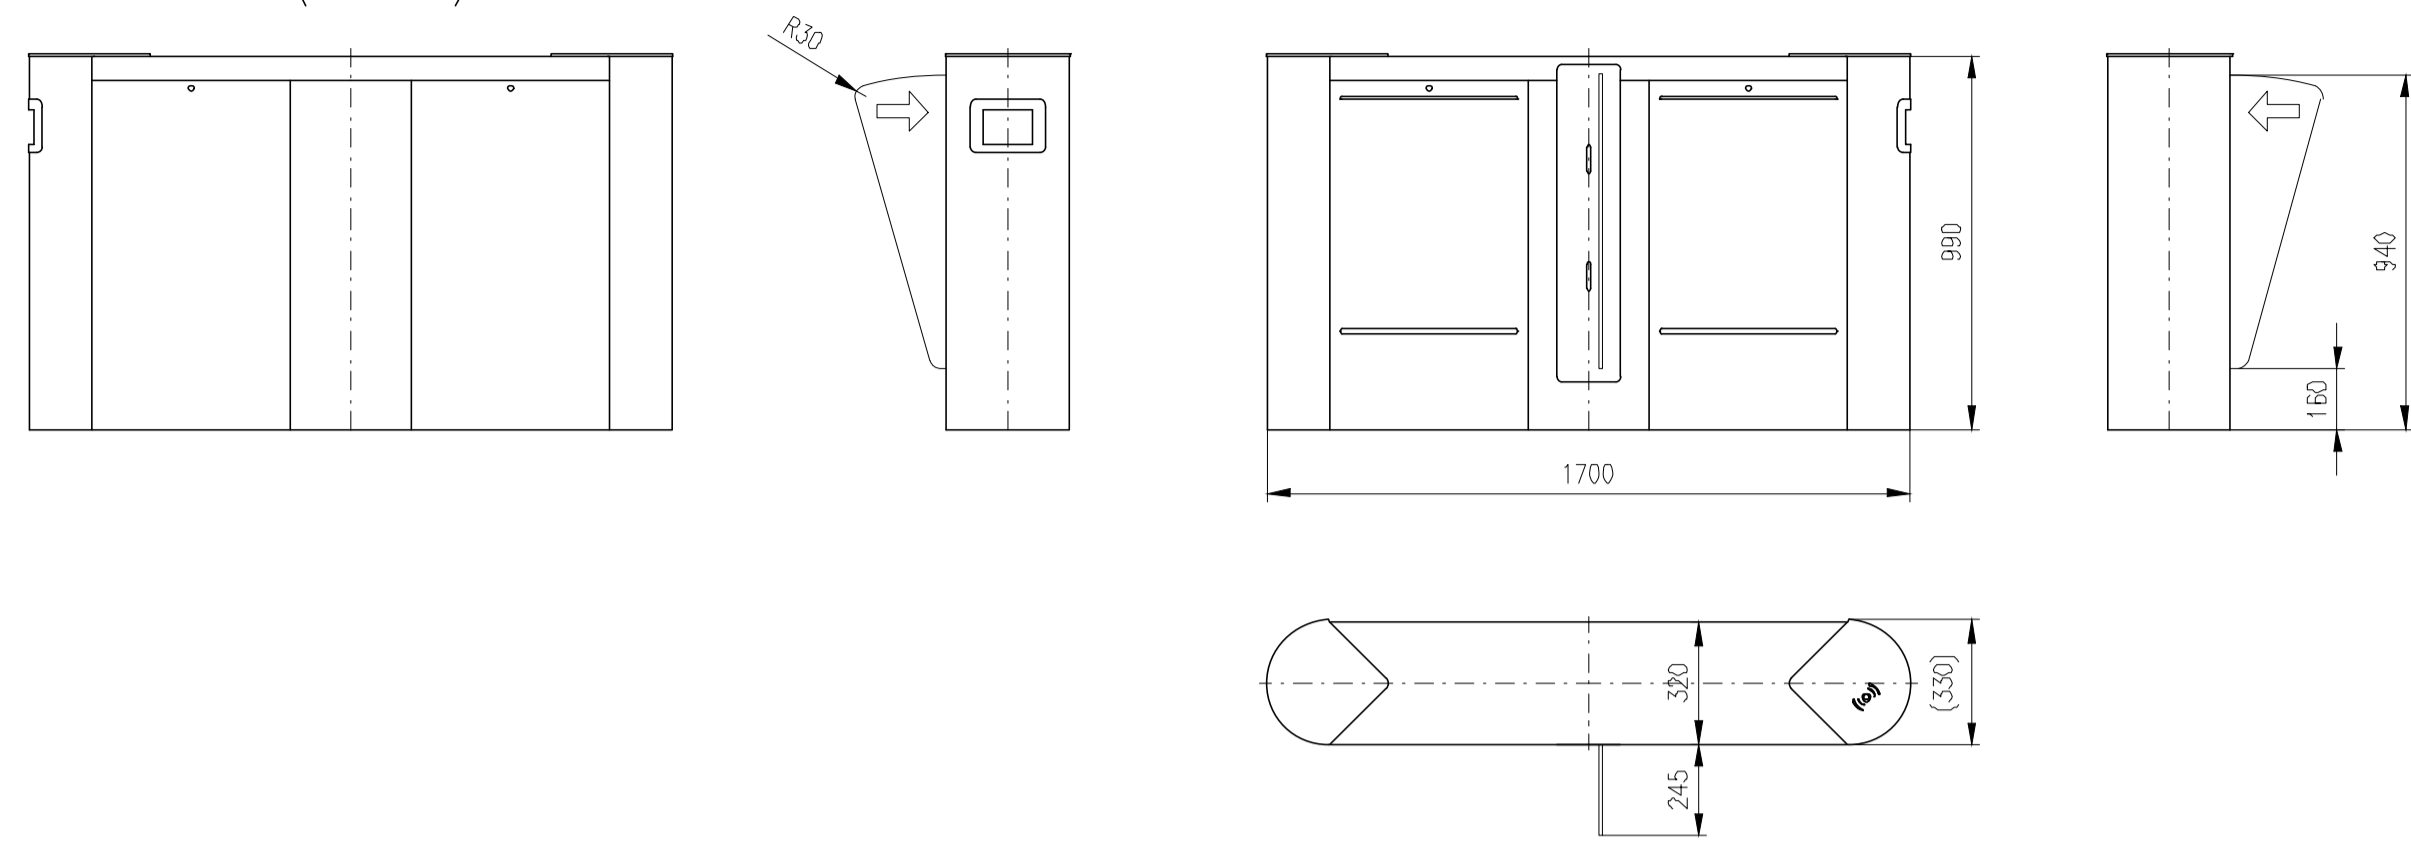

Design of turnstiles: EASYGATE-FL and FH (Toughened glass 10mm)

TUEGA

DATUM	SCALE	FORMAT
March 2015	1:20	A1

Turnstile: EASYGATE-FL-S (narrow)