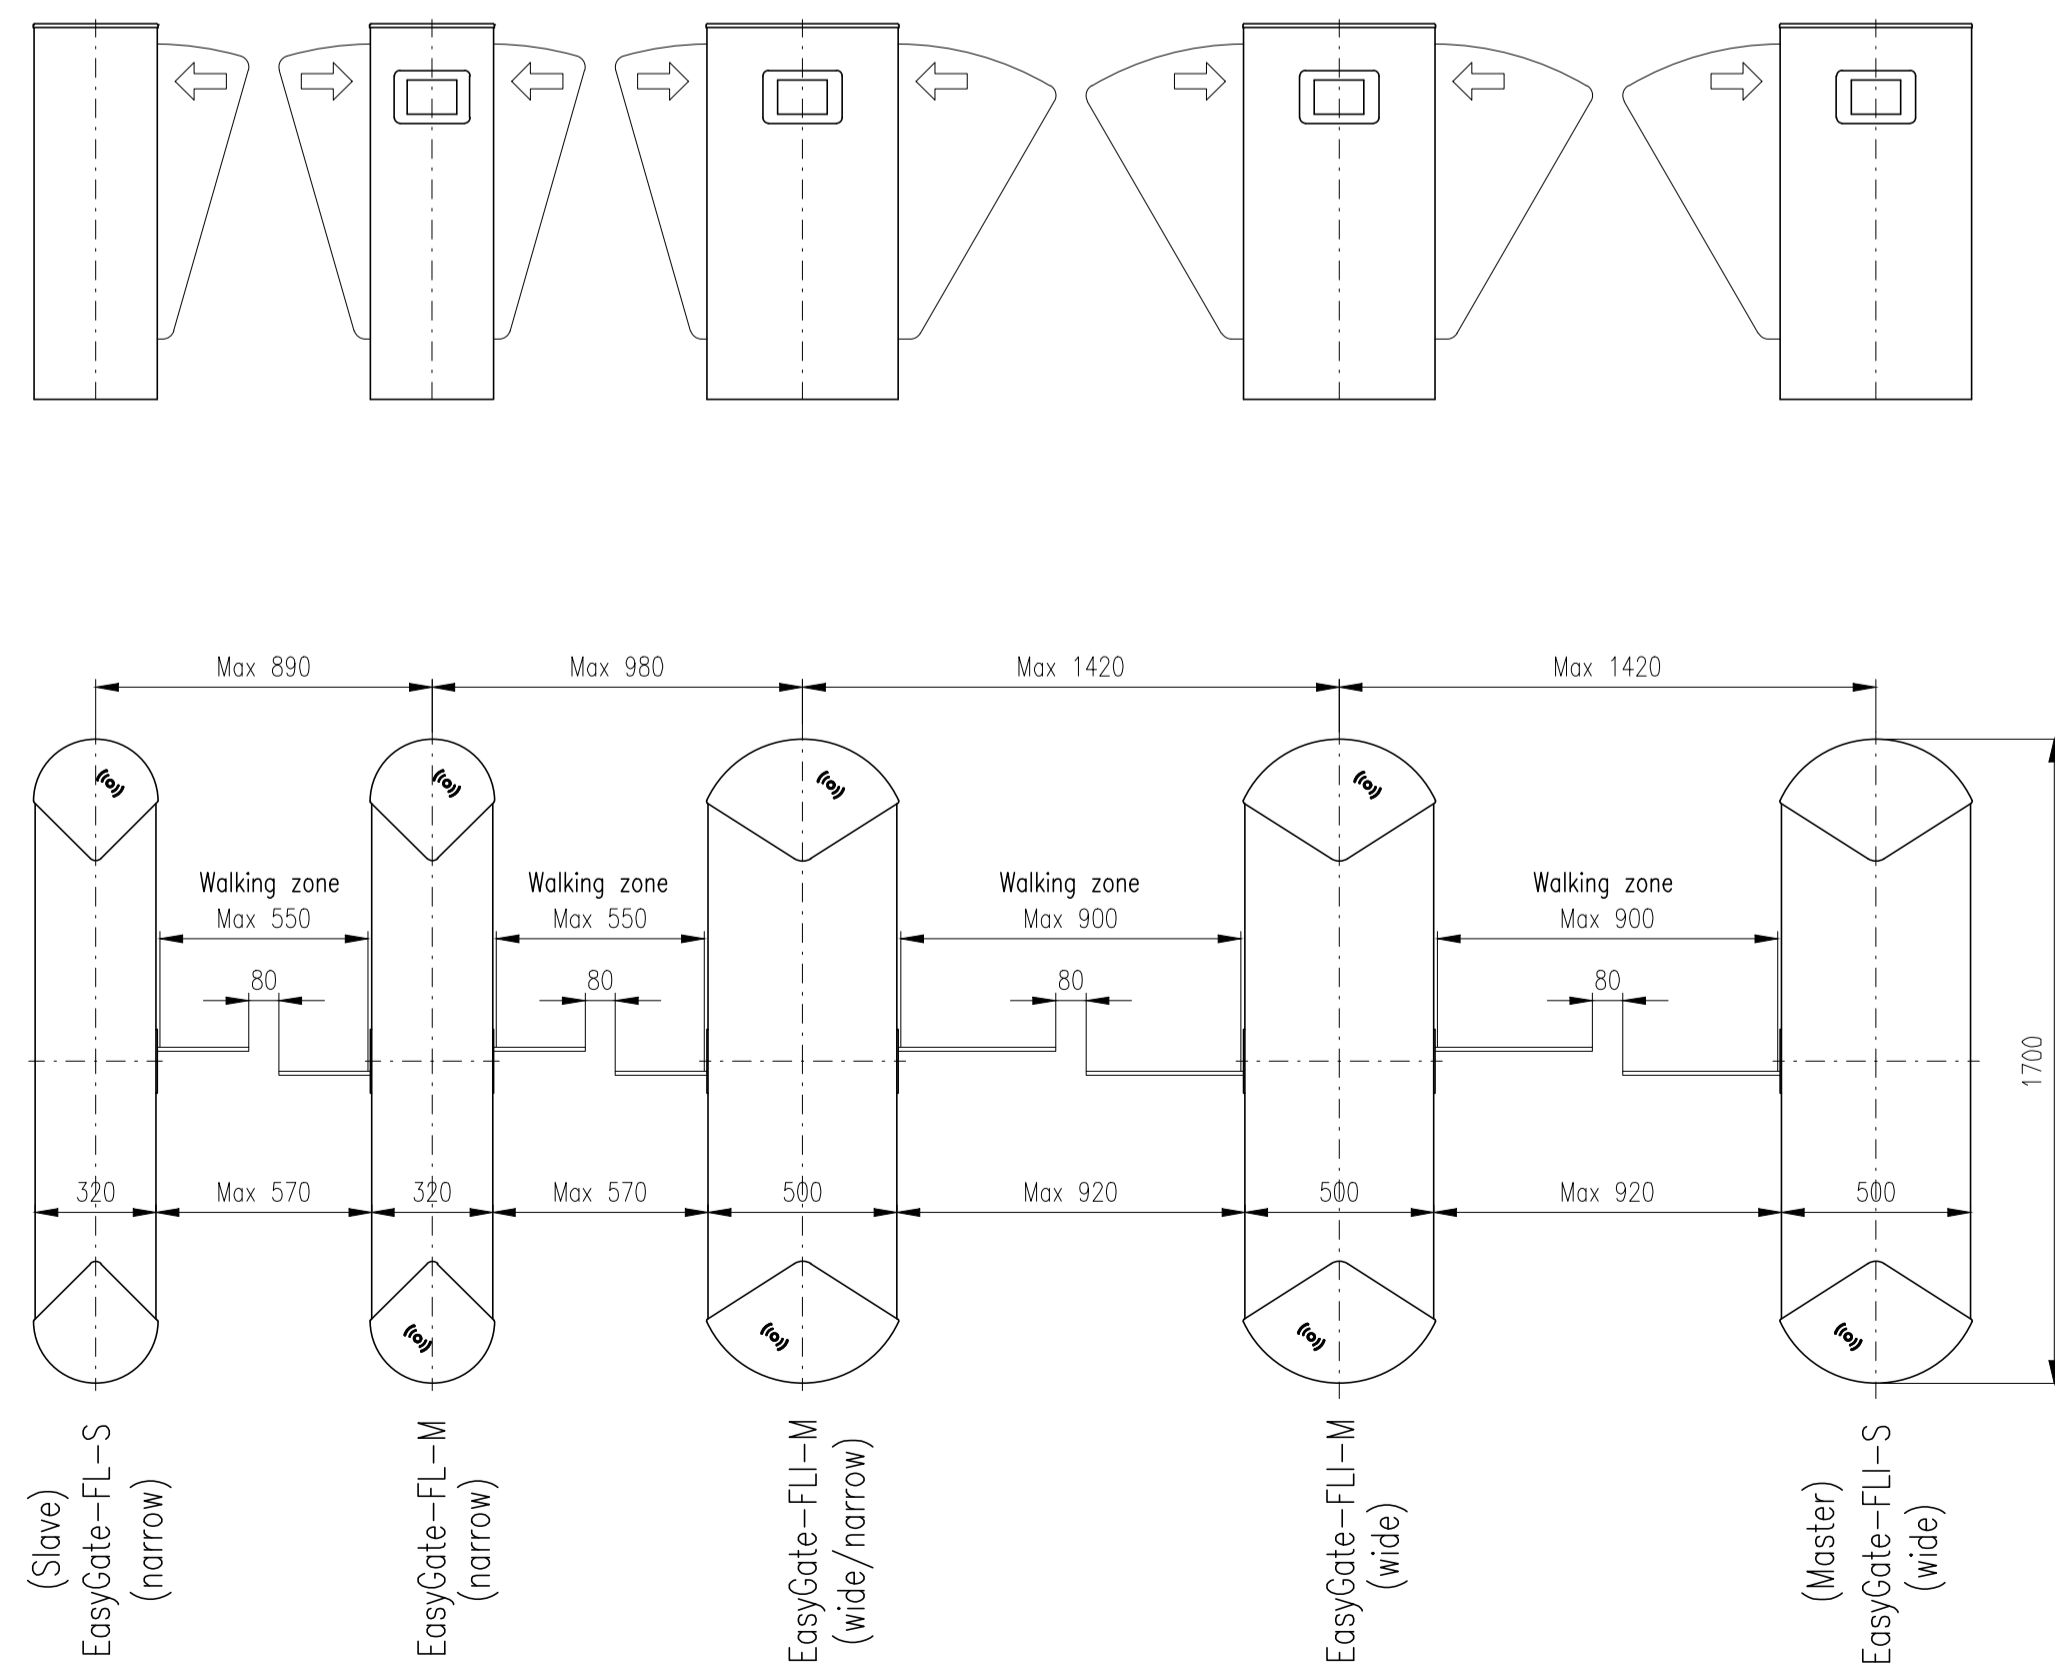

Design of turnstiles: EASYGATE-LX/LH/FL/FH (Example of installation)

Turnstile: EASYGATE-LX

Turnstile: EASYGATE-LH

Turnstile: EASYGATE-FL

Turnstile: EASYGATE-FH

Design of turnstiles: EASYGATE-LX and LH (Wing height 940mm / Toughened glass 8mm)

TUEGA

DATE	SCALE	FORMAT
March 2015	1:20	A1

Turnstile: EASYGATE-LX-S (narrow)

Turnstile: EASYGATE-LX-M (narrow)

Turnstile: EASYGATE-LXI-M (wide)

Turnstile: EASYGATE-LXI-S (wide)

Turnstile: EASYGATE-LXI-M (wide/narrow)

Turnstile: EASYGATE-LH-S (narrow)

Turnstile: EASYGATE-LH-M (narrow)

Turnstile: EASYGATE-LHI-M (wide)

Turnstile: EASYGATE-LHI-S (wide)

Turnstile: EASYGATE-LHI-M (wide/narrow)

Design of turnstiles: EASYGATE-LX and LH (Toughened glass 8mm)

Turnstile: EASYGATE-LH-S (narrow)

Turnstile: EASYGATE-LH-M (narrow)

Turnstile: EASYGATE-LHI-M (wide)

Turnstile: EASYGATE-LHI-S (wide)

Turnstile: EASYGATE-LHI-M (wide/narrow)

Design of turnstiles: EASYGATE-FL and FH (Toughened glass 10mm)