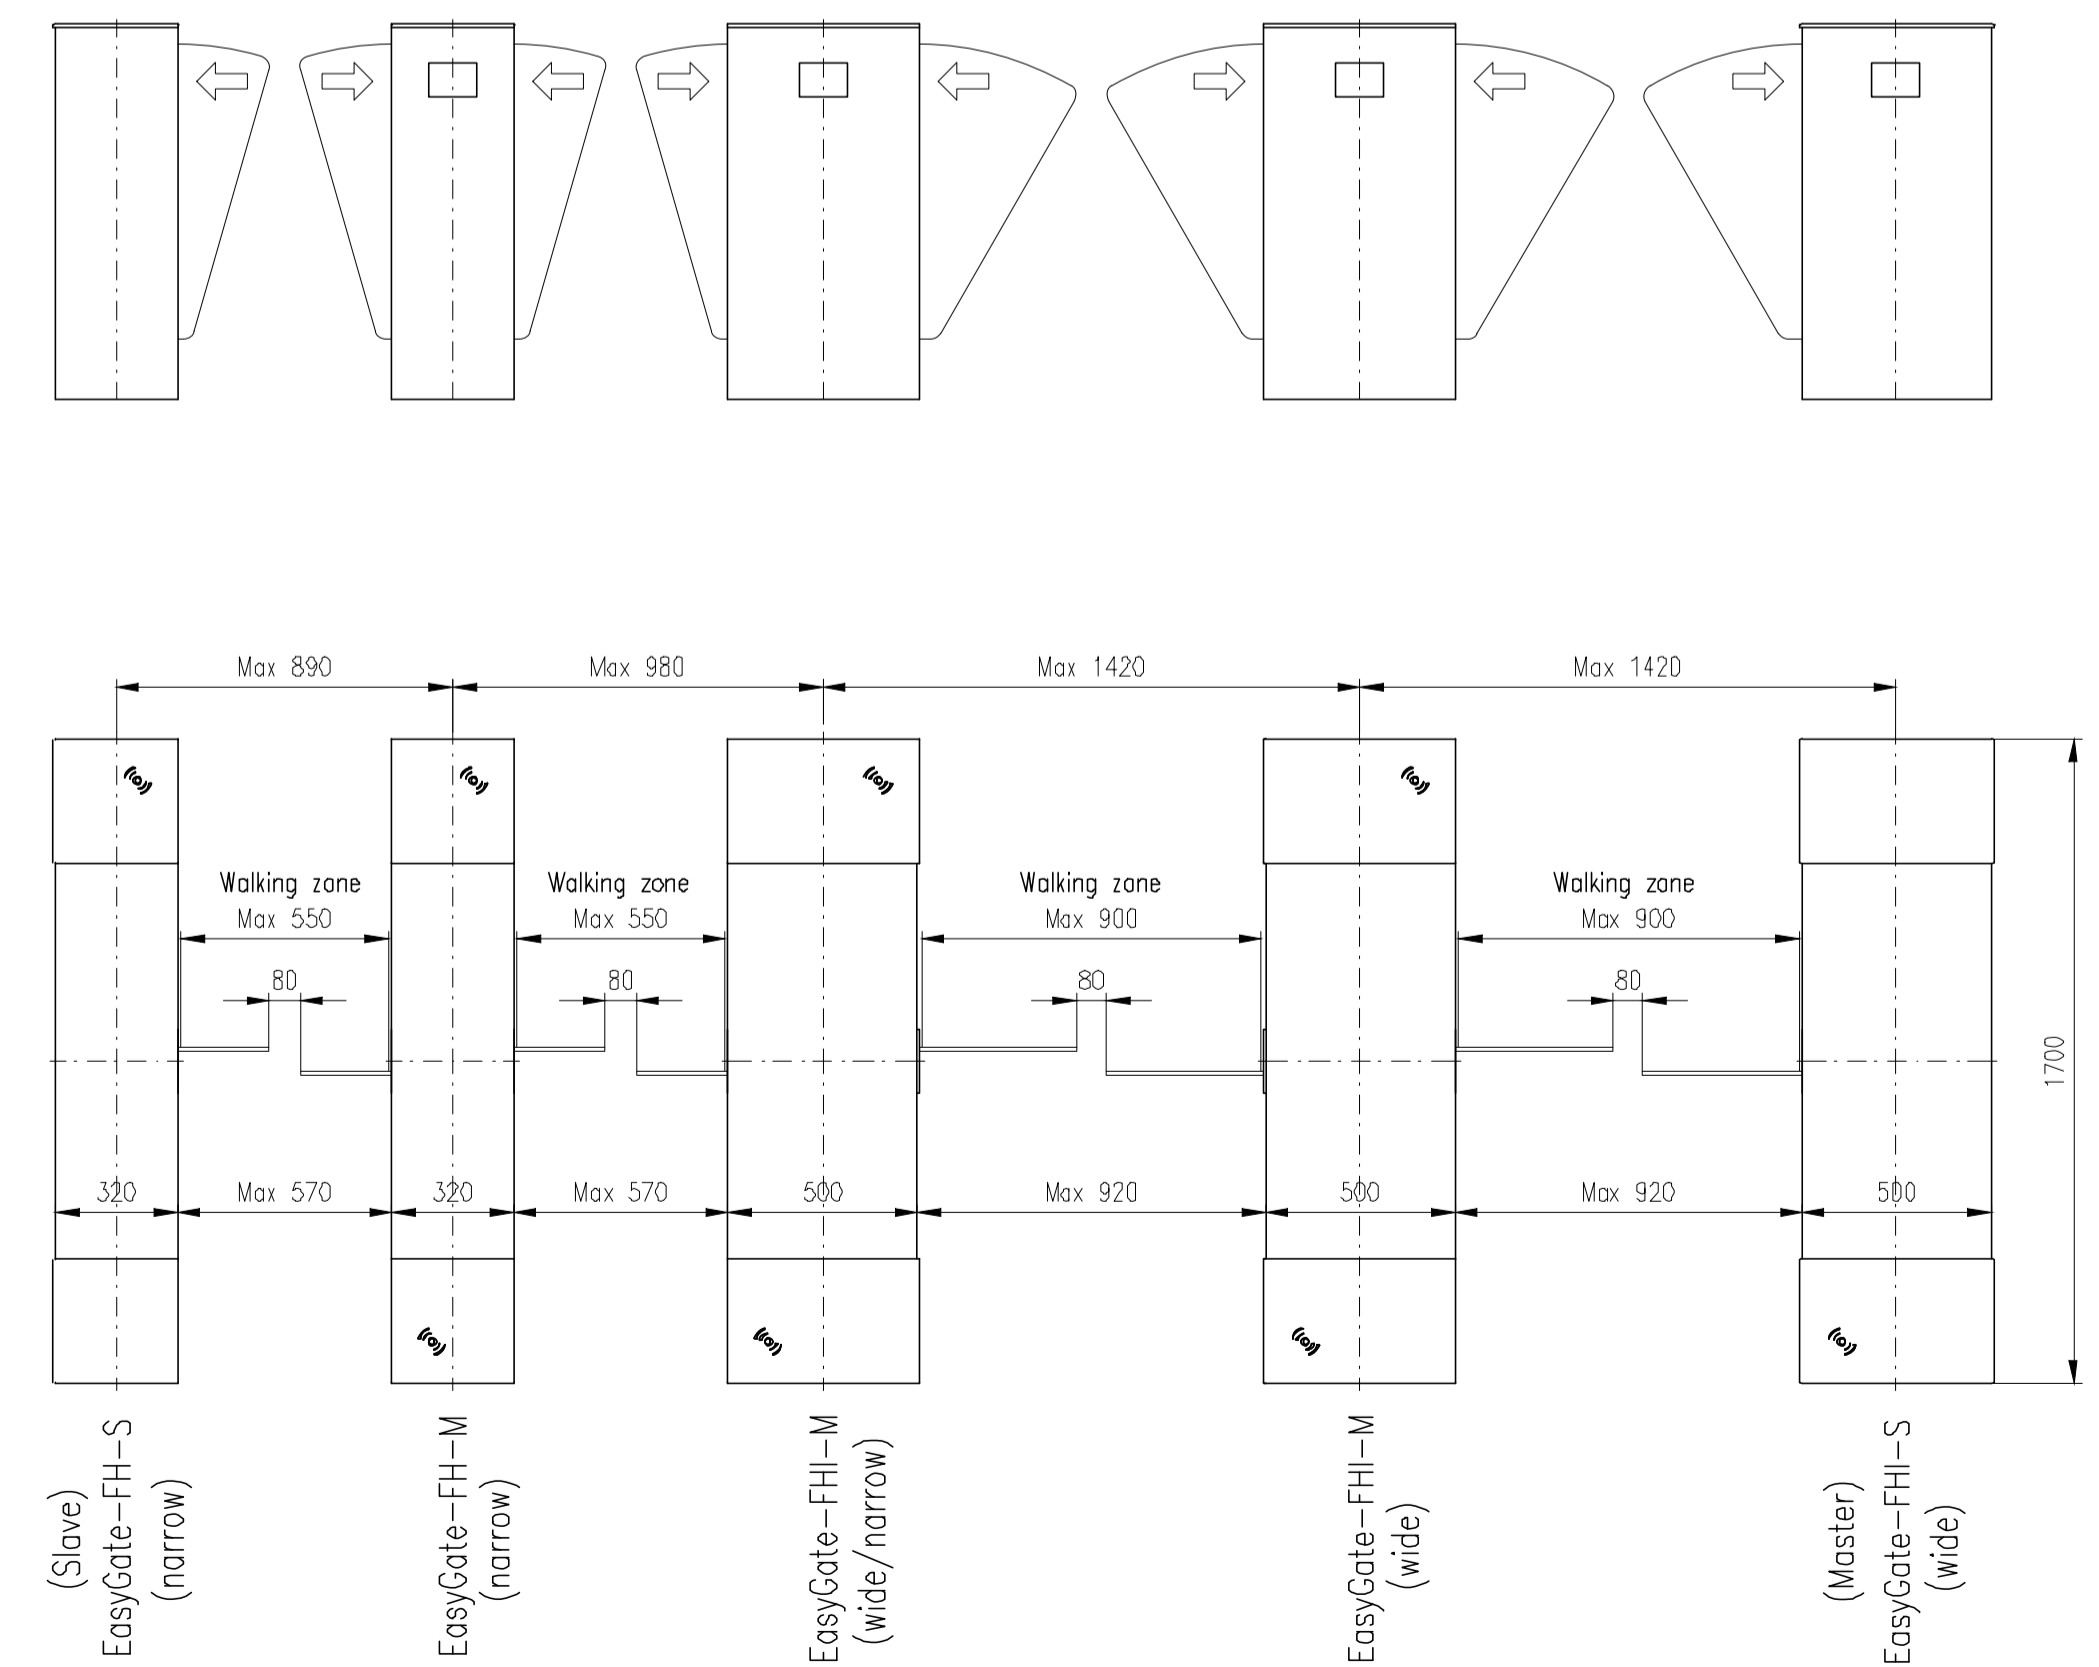

Design of turnstiles: EASYGATE-LX/LH/FL/FH (Example of installation)

Turnstile: EASYGATE-LX

Turnstile: EASYGATE-LH

Turnstile: EASYGATE-FL

Turnstile: EASYGATE-FH

Design of turnstiles: EASYGATE-LX and LH (Wing height 940mm / Toughened glass 8mm)

TUEGA

DATE	SCALE	FORMAT
March 2015	1:20	A1

Turnstile: EASYGATE-LX-S (narrow)

Turnstile: EASYGATE-LX-M (narrow)

Turnstile: EASYGATE-LXI-M (wide)

Turnstile: EASYGATE-LXI-S (wide)

Turnstile: EASYGATE-LXI-M (wide/narrow)

Turnstile: EASYGATE-LH-S (narrow)

Turnstile: EASYGATE-LH-M (narrow)

Turnstile: EASYGATE-LHI-M (wide)

Turnstile: EASYGATE-LHI-S (wide)

Turnstile: EASYGATE-LHI-M (wide/narrow)

Design of turnstiles: EASYGATE-LX and LH (Toughened glass 8mm)

Turnstile: EASYGATE-LH-S (narrow)

Turnstile: EASYGATE-LH-M (narrow)

Turnstile: EASYGATE-LHI-M (wide)

Turnstile: EASYGATE-LHI-S (wide)

Turnstile: EASYGATE-LHI-M (wide/narrow)

Design of turnstiles: EASYGATE-FL and FH (Toughened glass 10mm)