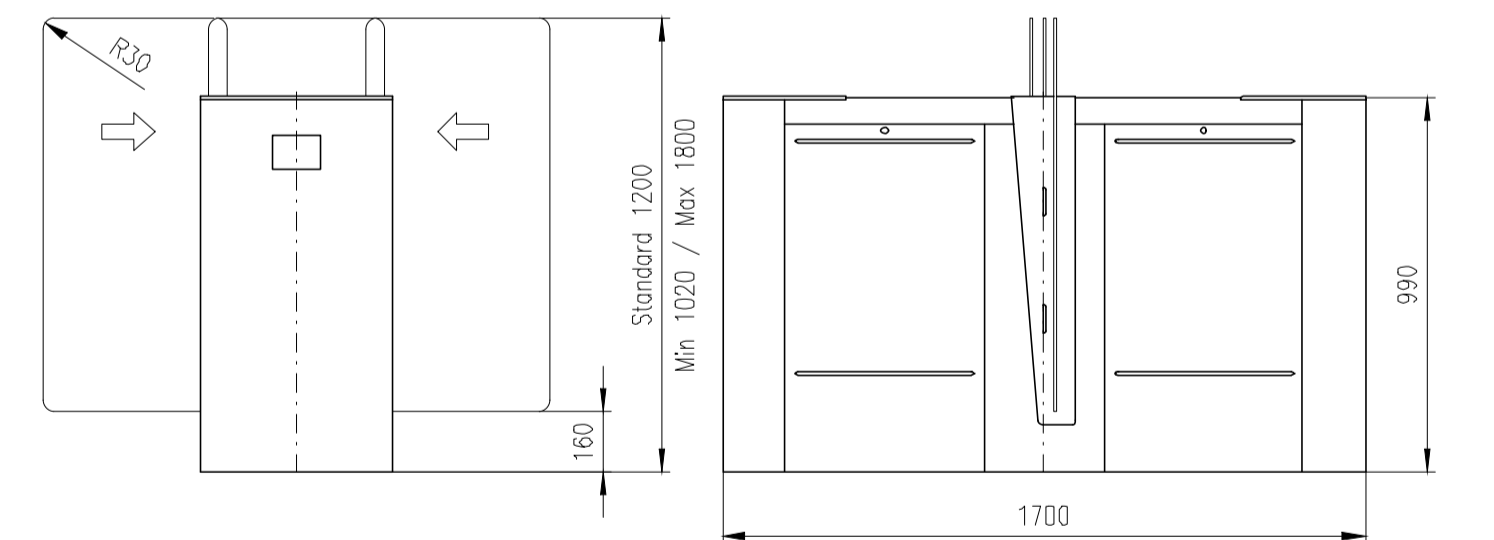

Design of turnstiles: EASYGATE-LX and LH (Toughened glass 8mm)

TUEGA

DATE	SCALE	FORMAT
March 2015	1:20	A1