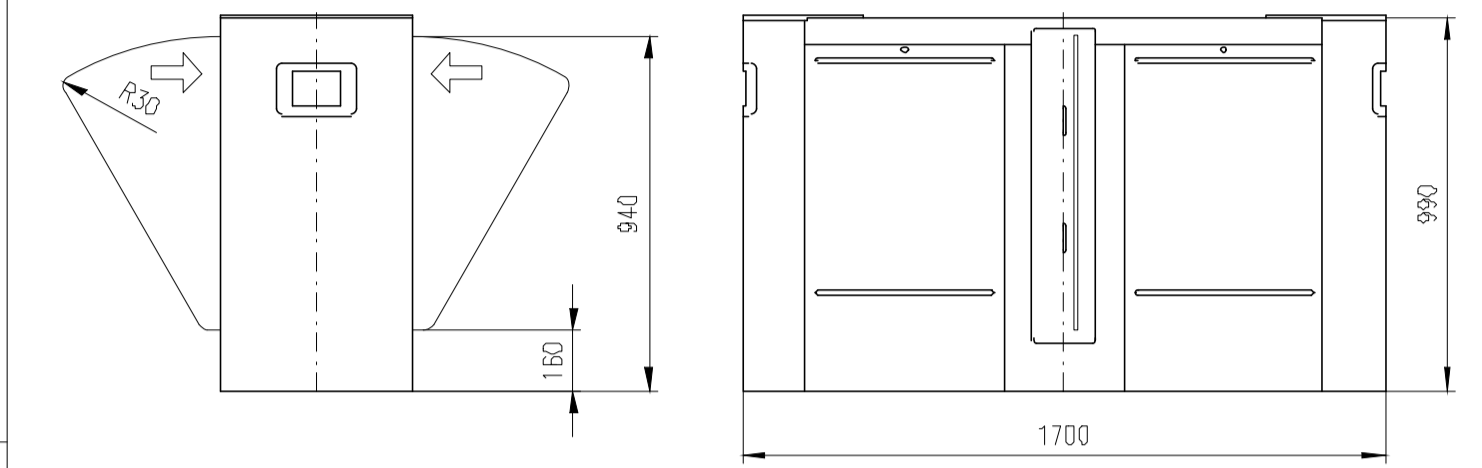

TUEGA

DATUM	SCALE	FORMAT
March 2015	1:20	A1

Turnstile: EASYGATE-FL-S (narrow)

Turnstile: EASYGATE-FL-M (narrow)

Turnstile: EASYGATE-FLI-M (wide)

Turnstile: EASYGATE-FLI-S (wide)

Turnstile: EASYGATE-FLI-M (wide/narrow)