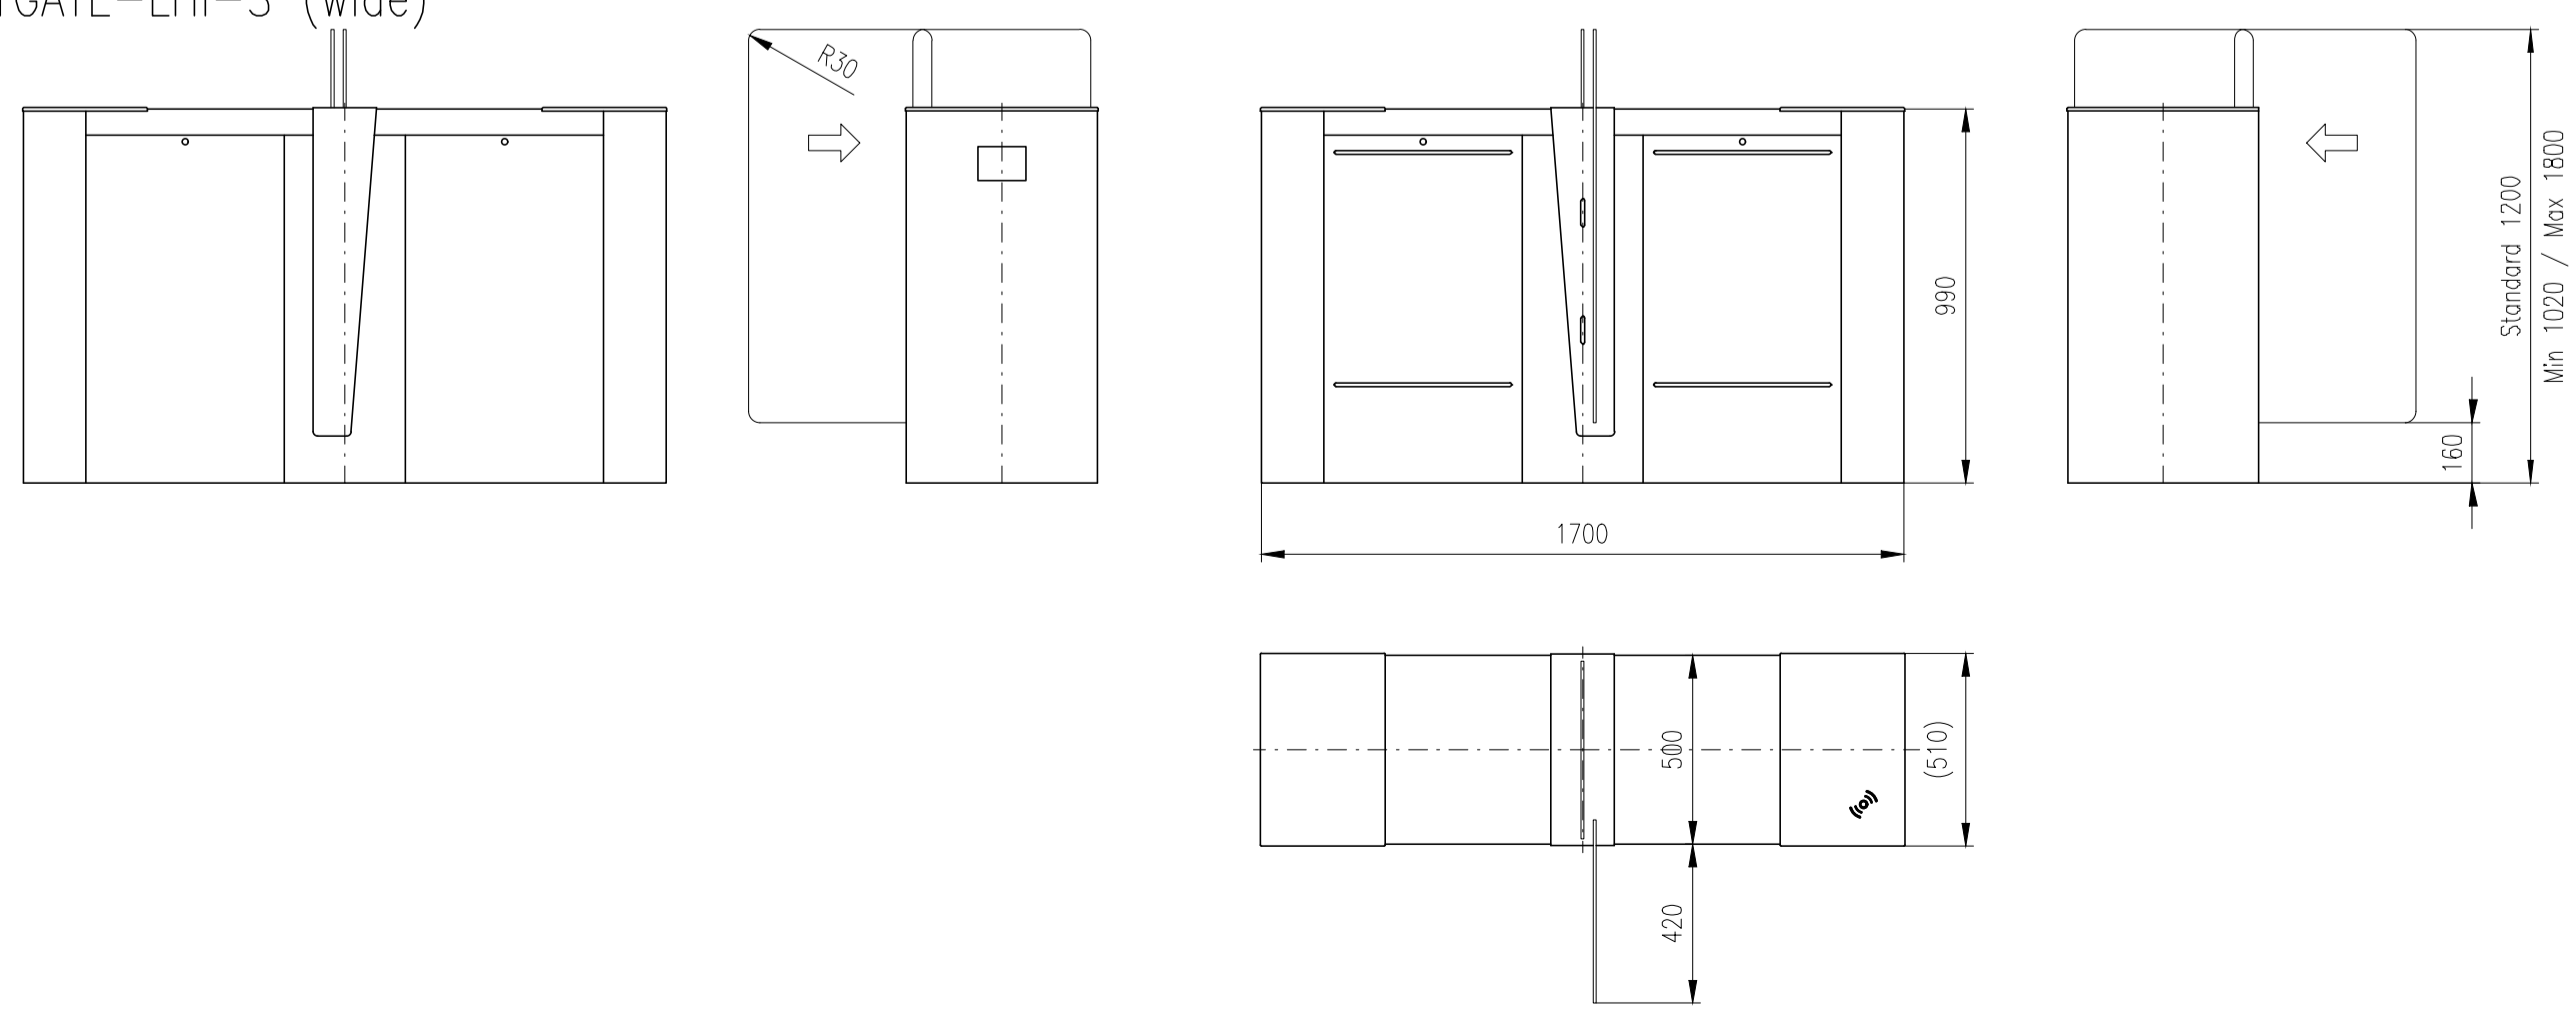

Turnstile: EASYGATE-LH-S (narrow)

Turnstile: EASYGATE-LH-M (narrow)

Turnstile: EASYGATE-LHI-M (wide)

Turnstile: EASYGATE-LHI-S (wide)

Turnstile: EASYGATE-LHI-M (wide/narrow)

Design of turnstiles: EASYGATE-FL and FH (Toughened glass 10mm)