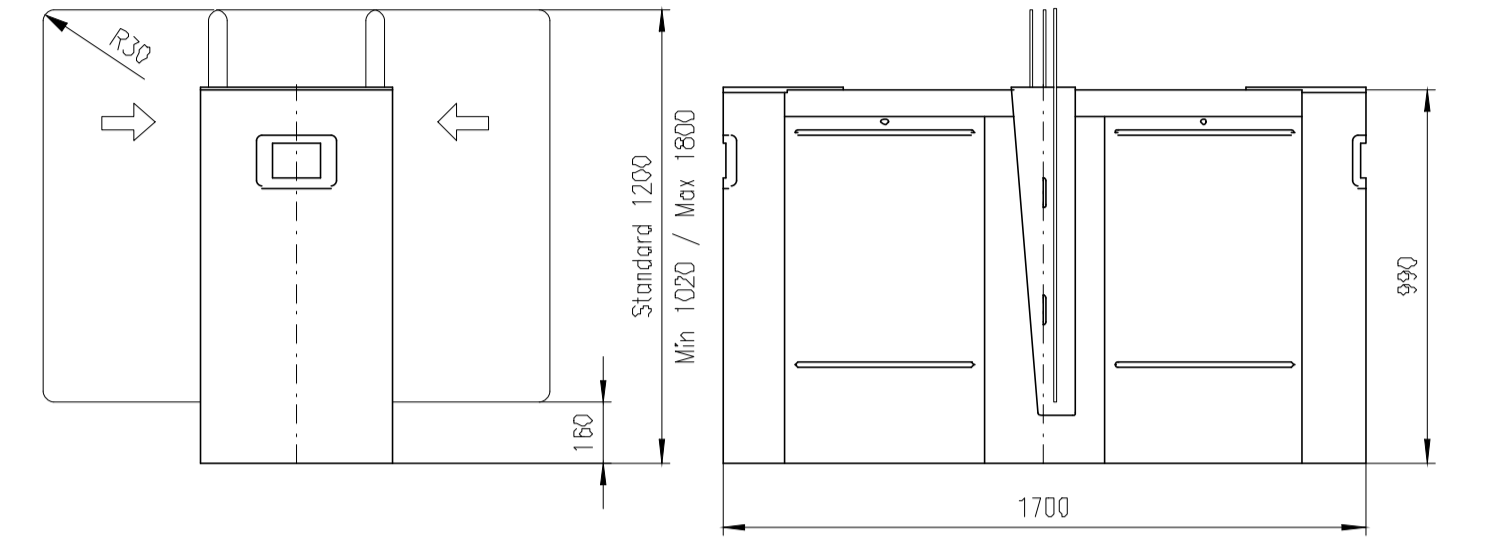

TUEGA

DATE	SCALE	FORMAT
March 2015	1:20	A1

Turnstile: EASYGATE-LX-S (narrow)

Turnstile: EASYGATE-LX-M (narrow)

Turnstile: EASYGATE-LXI-M (wide)

Turnstile: EASYGATE-LXI-S (wide)

Turnstile: EASYGATE-LXI-M (wide/narrow)