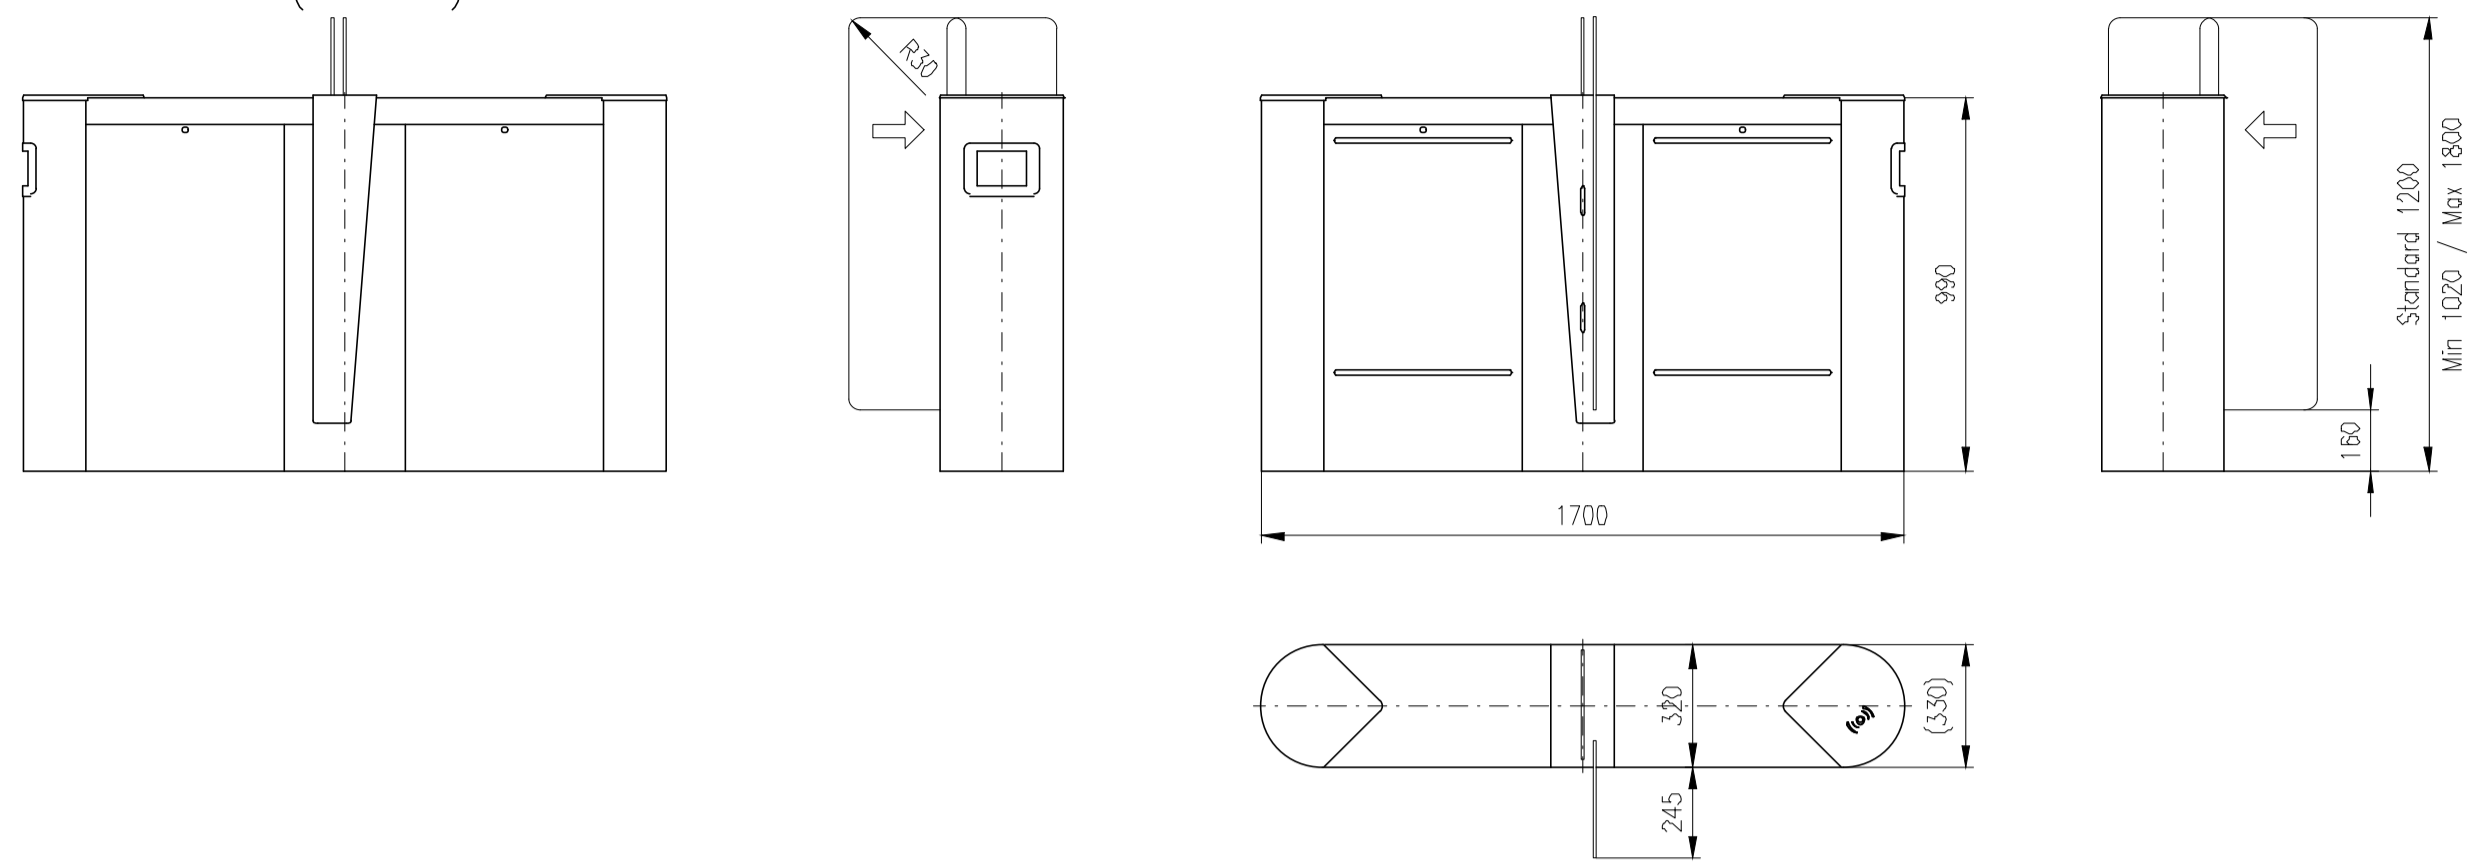

Design of turnstiles: EASYGATE-LX and LH (Toughened glass 8mm)

TUEGA

DATE	SCALE	FORMAT
March 2015	1:20	A1

Turnstile: EASYGATE-LX-S (narrow)