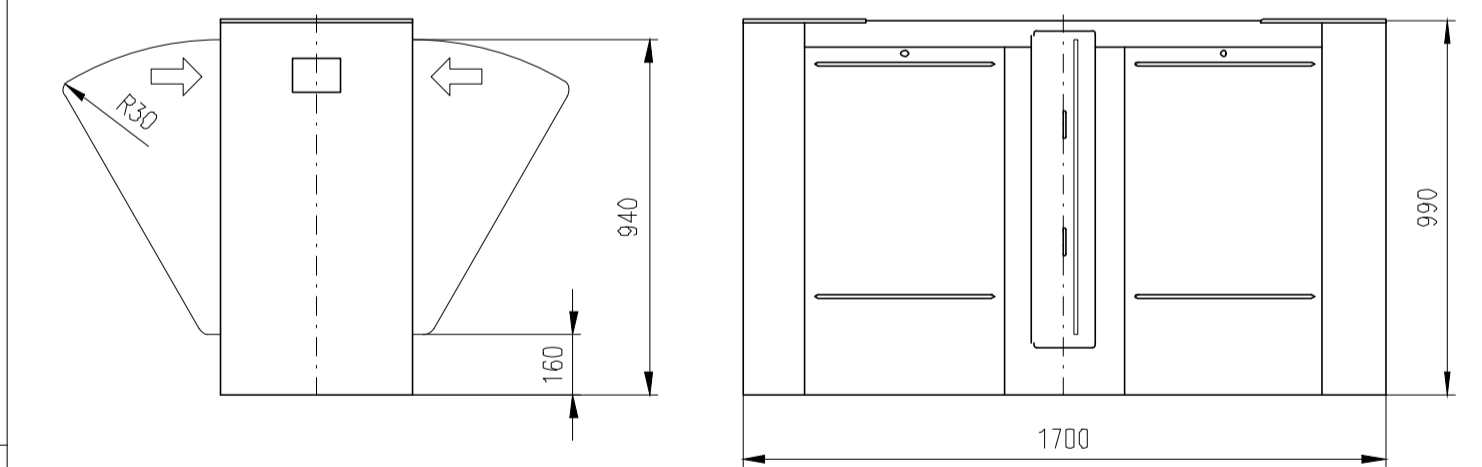

Design of turnstiles: EASYGATE-FL and FH (Toughened glass 10mm)

TUEGA

DATUM	SCALE	FORMAT
March 2015	1:20	A1