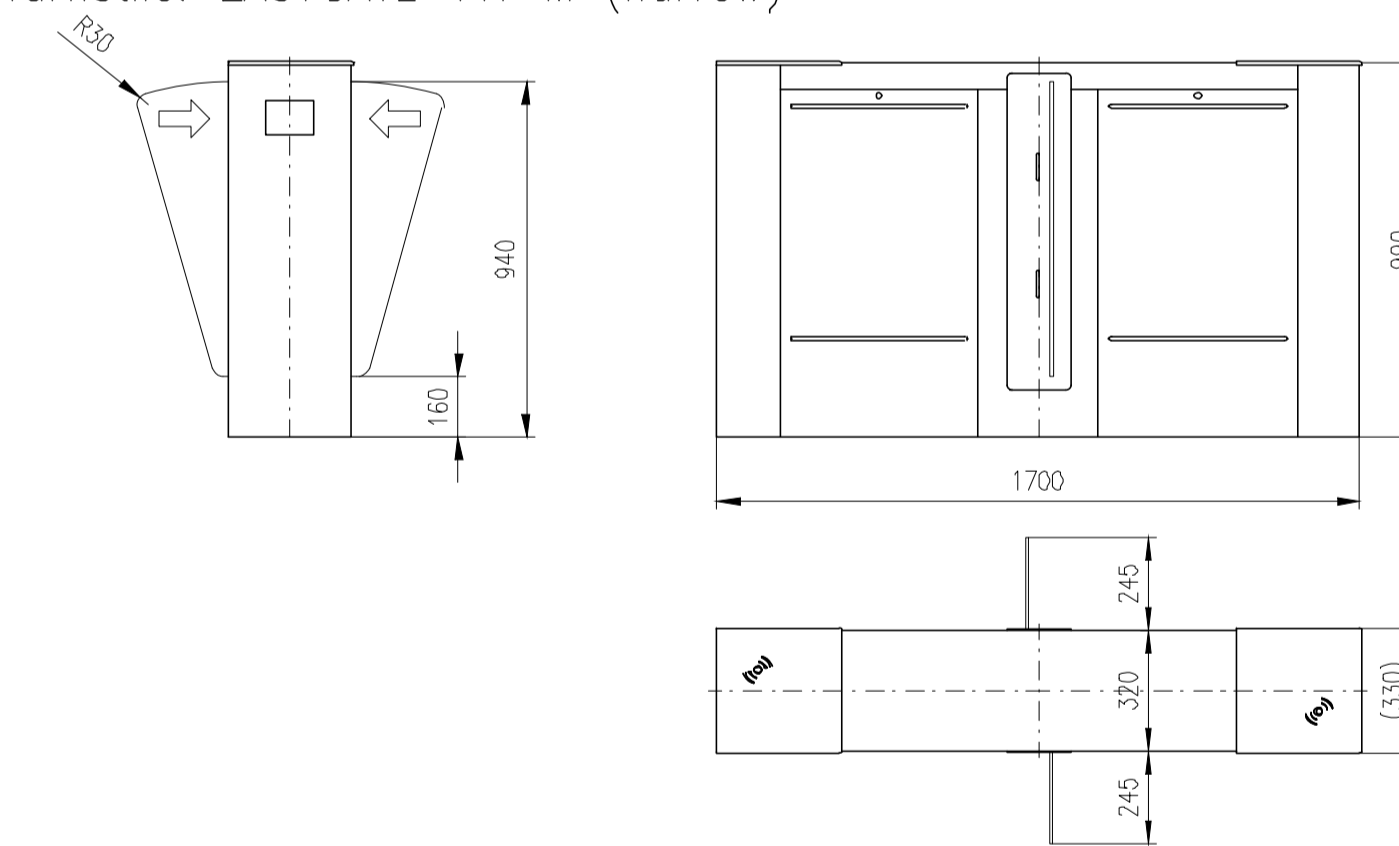

Turnstile: EASYGATE-FH-M (narrow)

Turnstile: EASYGATE-FHI-M (wide)