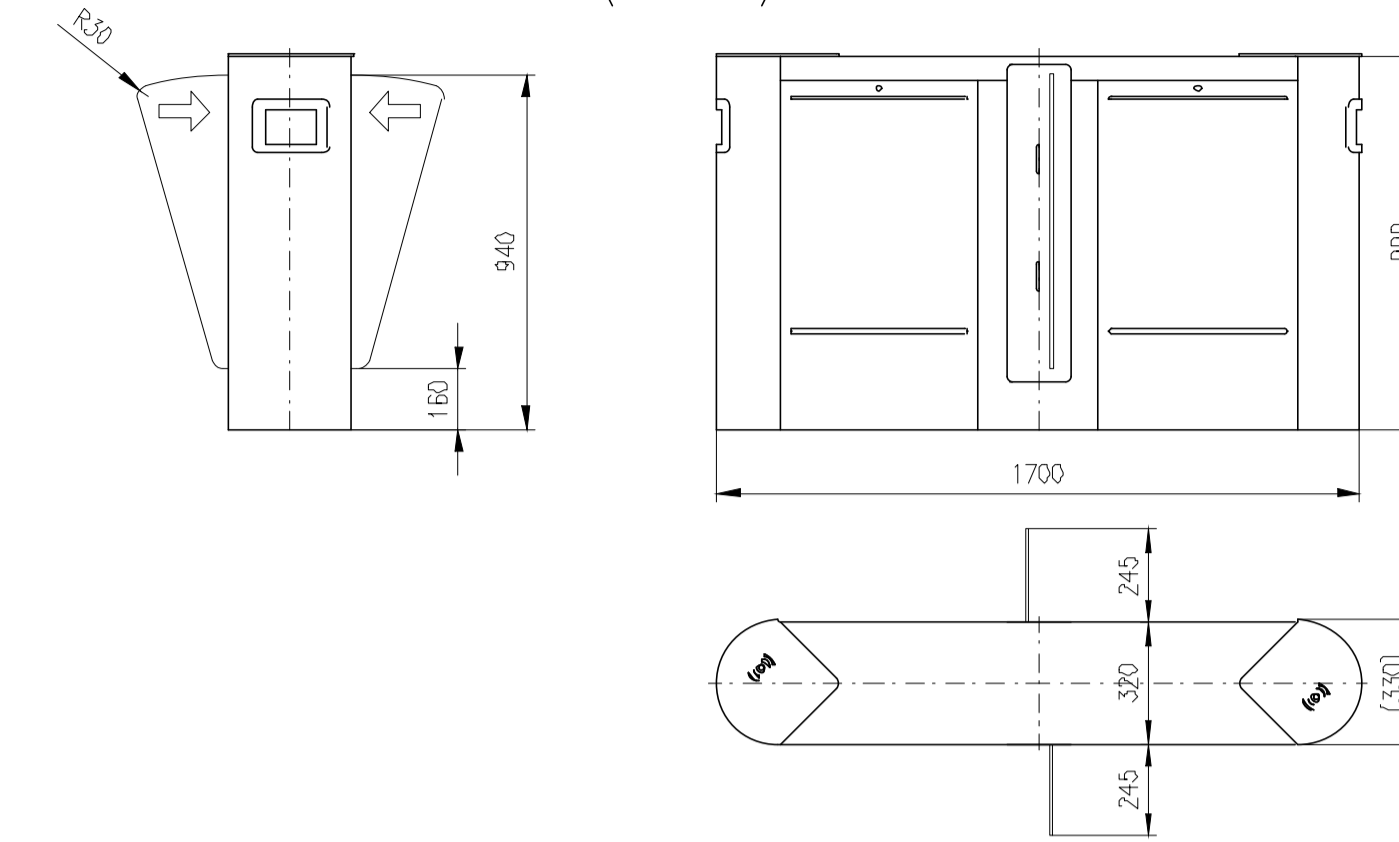

Turnstile: EASYGATE-FL-M (narrow)

Turnstile: EASYGATE-FLI-M (wide)