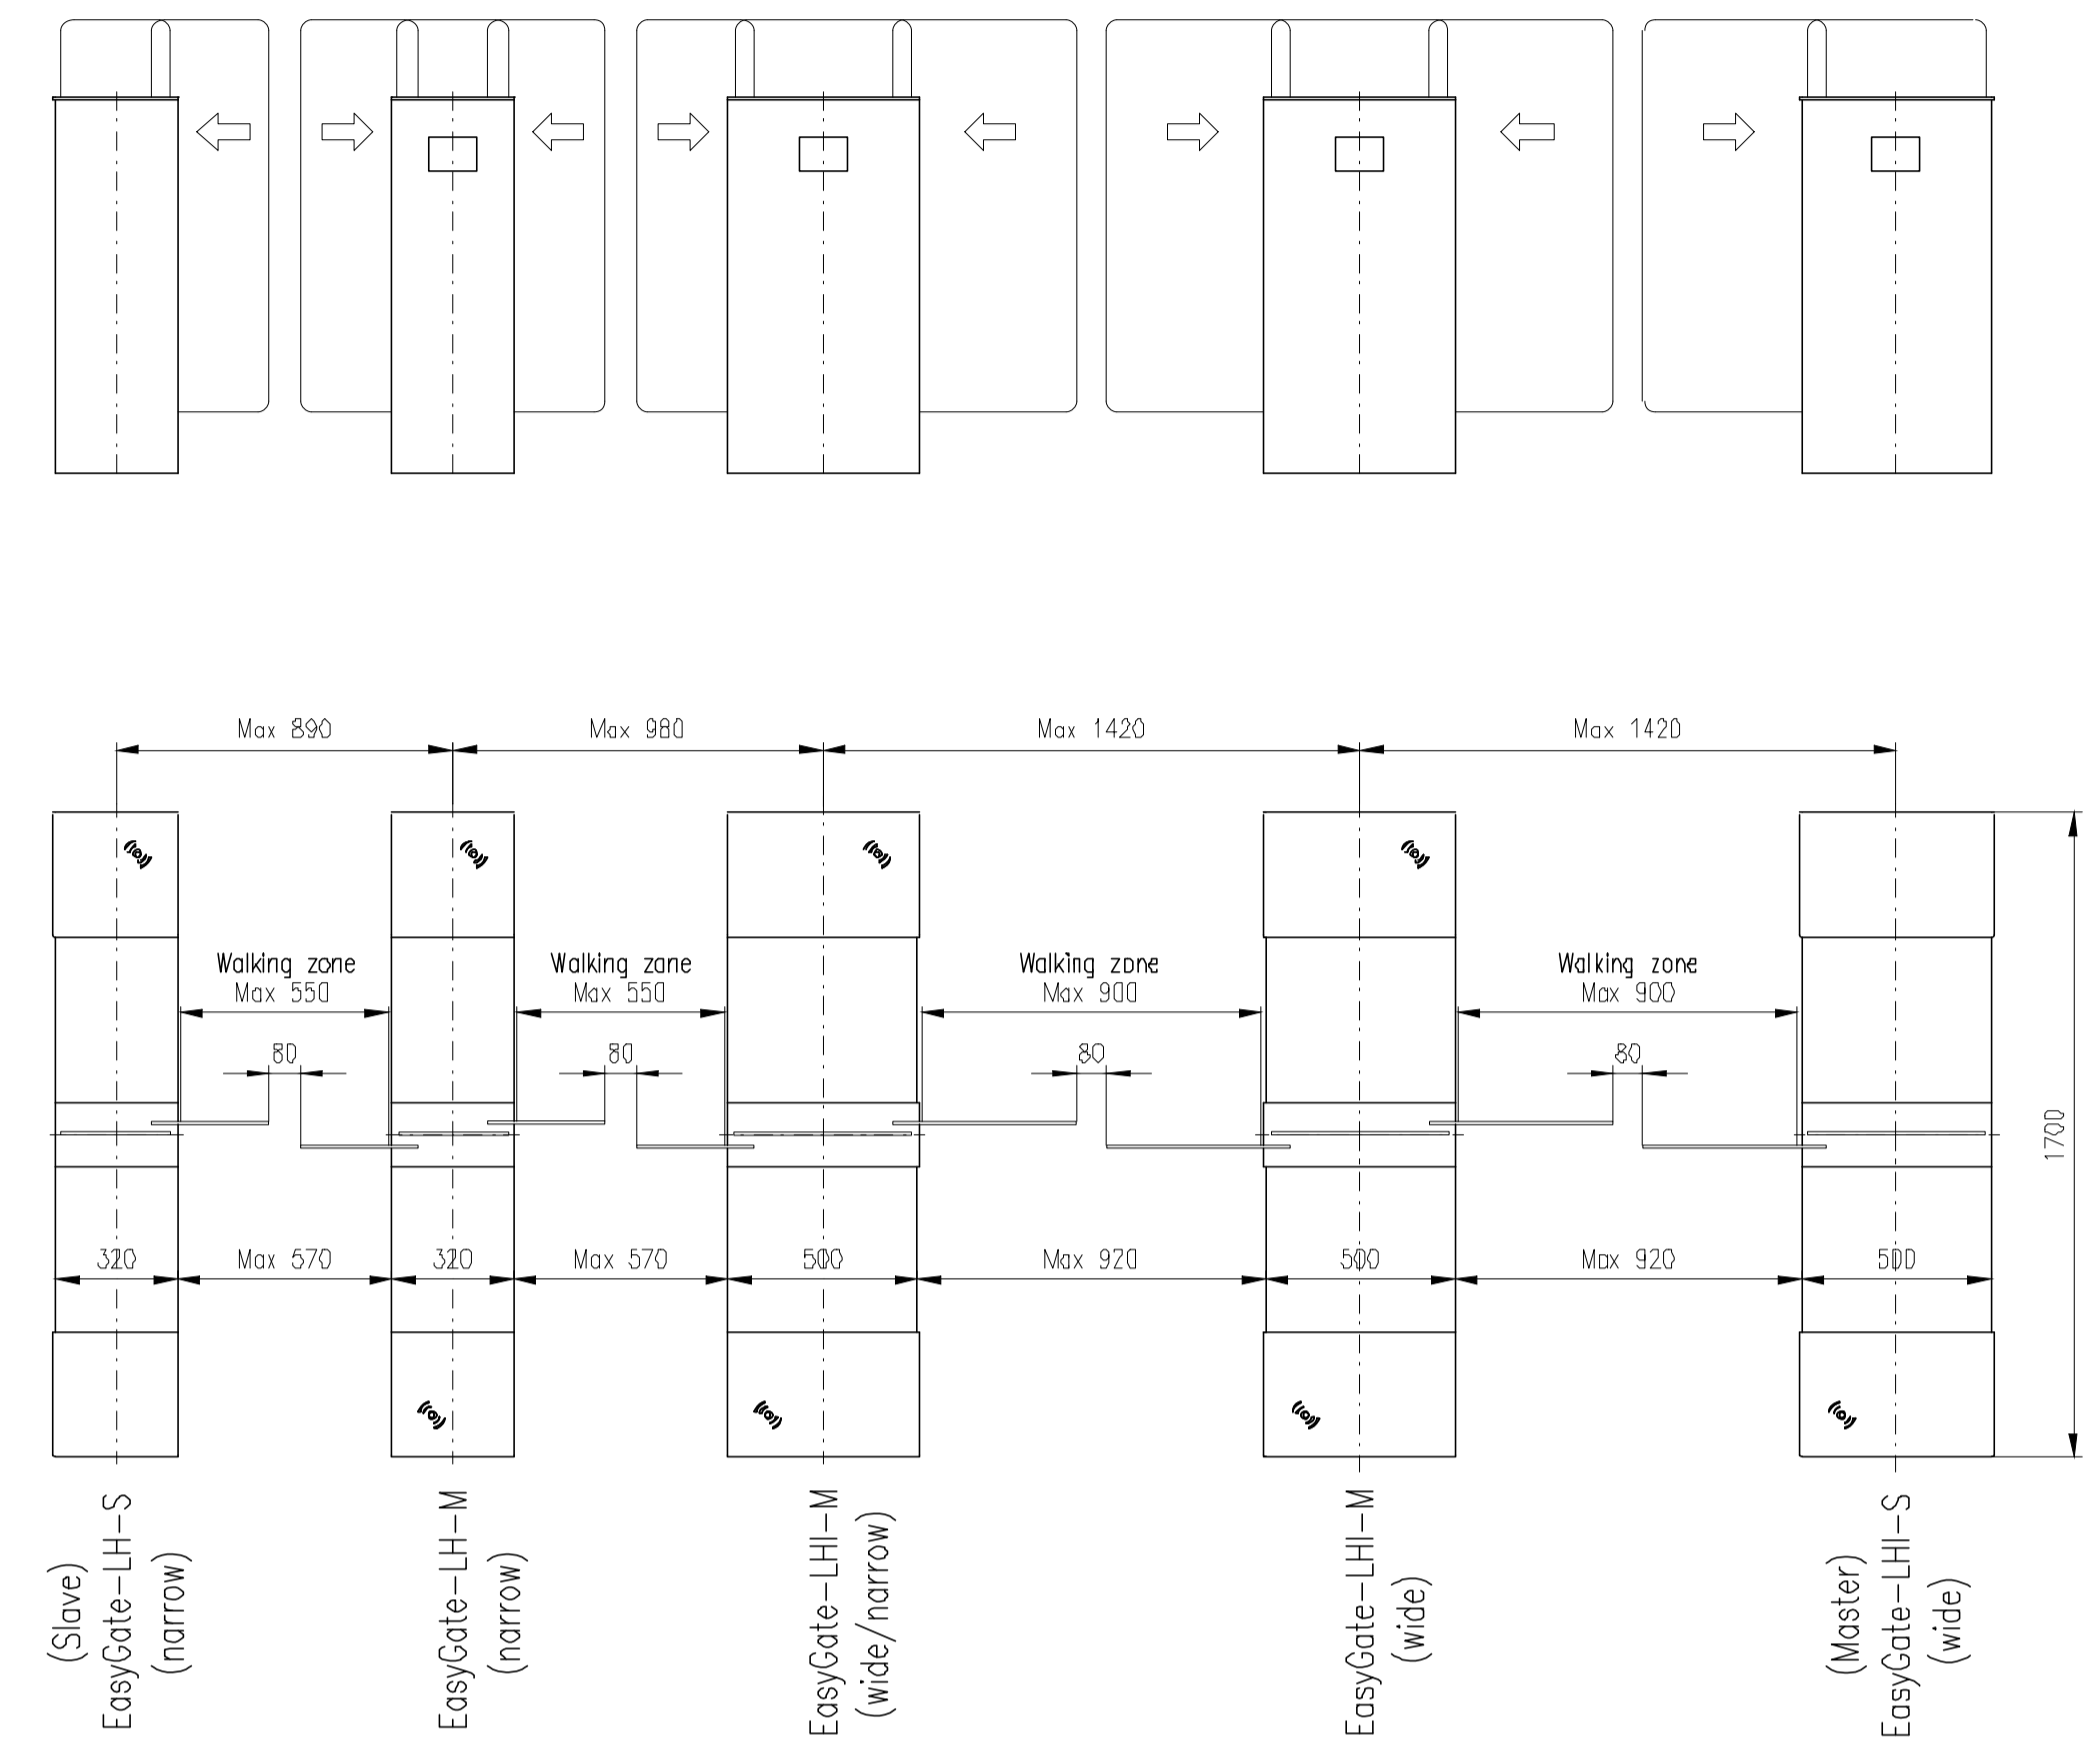

Design of turnstiles: EASYGATE-LX/LH/FL/FH (Example of installation)

Turnstile: EASYGATE-LX

Turnstile: EASYGATE-LH

Turnstile: EASYGATE-FL

Turnstile: EASYGATE-FH

Design of turnstiles: EASYGATE-LX and LH (Wing height 940mm / Toughened glass 8mm)

TUEGA

DATE	SCALE	FORMAT
March 2015	1:20	A1

Turnstile: EASYGATE-LX-S (narrow)

Turnstile: EASYGATE-LX-M (narrow)

Turnstile: EASYGATE-LXI-M (wide)

Turnstile: EASYGATE-LXI-S (wide)

Turnstile: EASYGATE-LXI-M (wide/narrow)

Turnstile: EASYGATE-LH-S (narrow)

Turnstile: EASYGATE-LH-M (narrow)

Turnstile: EASYGATE-LHI-M (wide)

Turnstile: EASYGATE-LHI-S (wide)

Turnstile: EASYGATE-LHI-M (wide/narrow)

Design of turnstiles: EASYGATE-LX and LH (Toughened glass 8mm)

Turnstile: EASYGATE-LH-S (narrow)

Turnstile: EASYGATE-LH-M (narrow)

Turnstile: EASYGATE-LHI-M (wide)

Turnstile: EASYGATE-LHI-S (wide)

Turnstile: EASYGATE-LHI-M (wide/narrow)

Design of turnstiles: EASYGATE-FL and FH (Toughened glass 10mm)