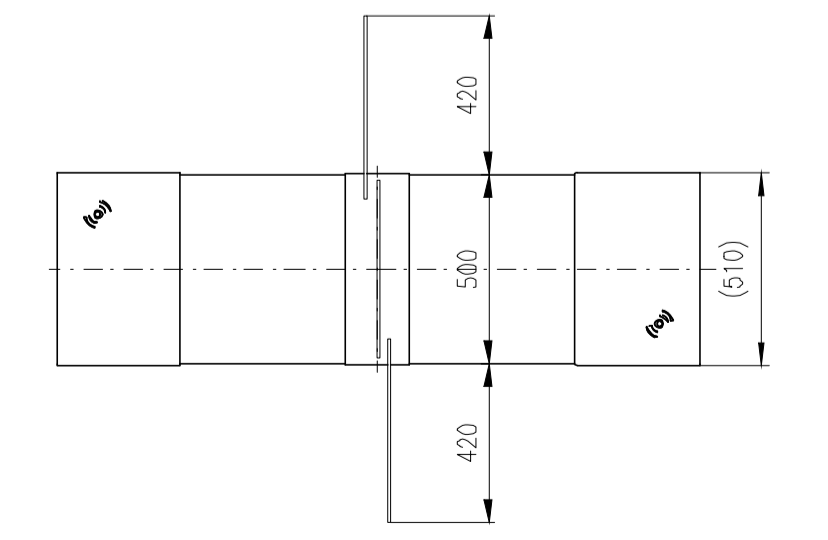

Turnstile: EASYGATE-LH-S (narrow)

Turnstile: EASYGATE-LH-M (narrow)

Turnstile: EASYGATE-LHI-M (wide)

Turnstile: EASYGATE-LHI-S (wide)

Turnstile: EASYGATE-LHI-M (wide/narrow)

Design of turnstiles: EASYGATE-FL and FH (Toughened glass 10mm)

TUEGA

DATUM	SCALE	FORMAT
March 2015	1:20	A1

Turnstile: EASYGATE-FL-S (narrow)

Turnstile: EASYGATE-FL-M (narrow)

Turnstile: EASYGATE-FLI-M (wide)

Turnstile: EASYGATE-FLI-S (wide)

Turnstile: EASYGATE-FLI-M (wide/narrow)