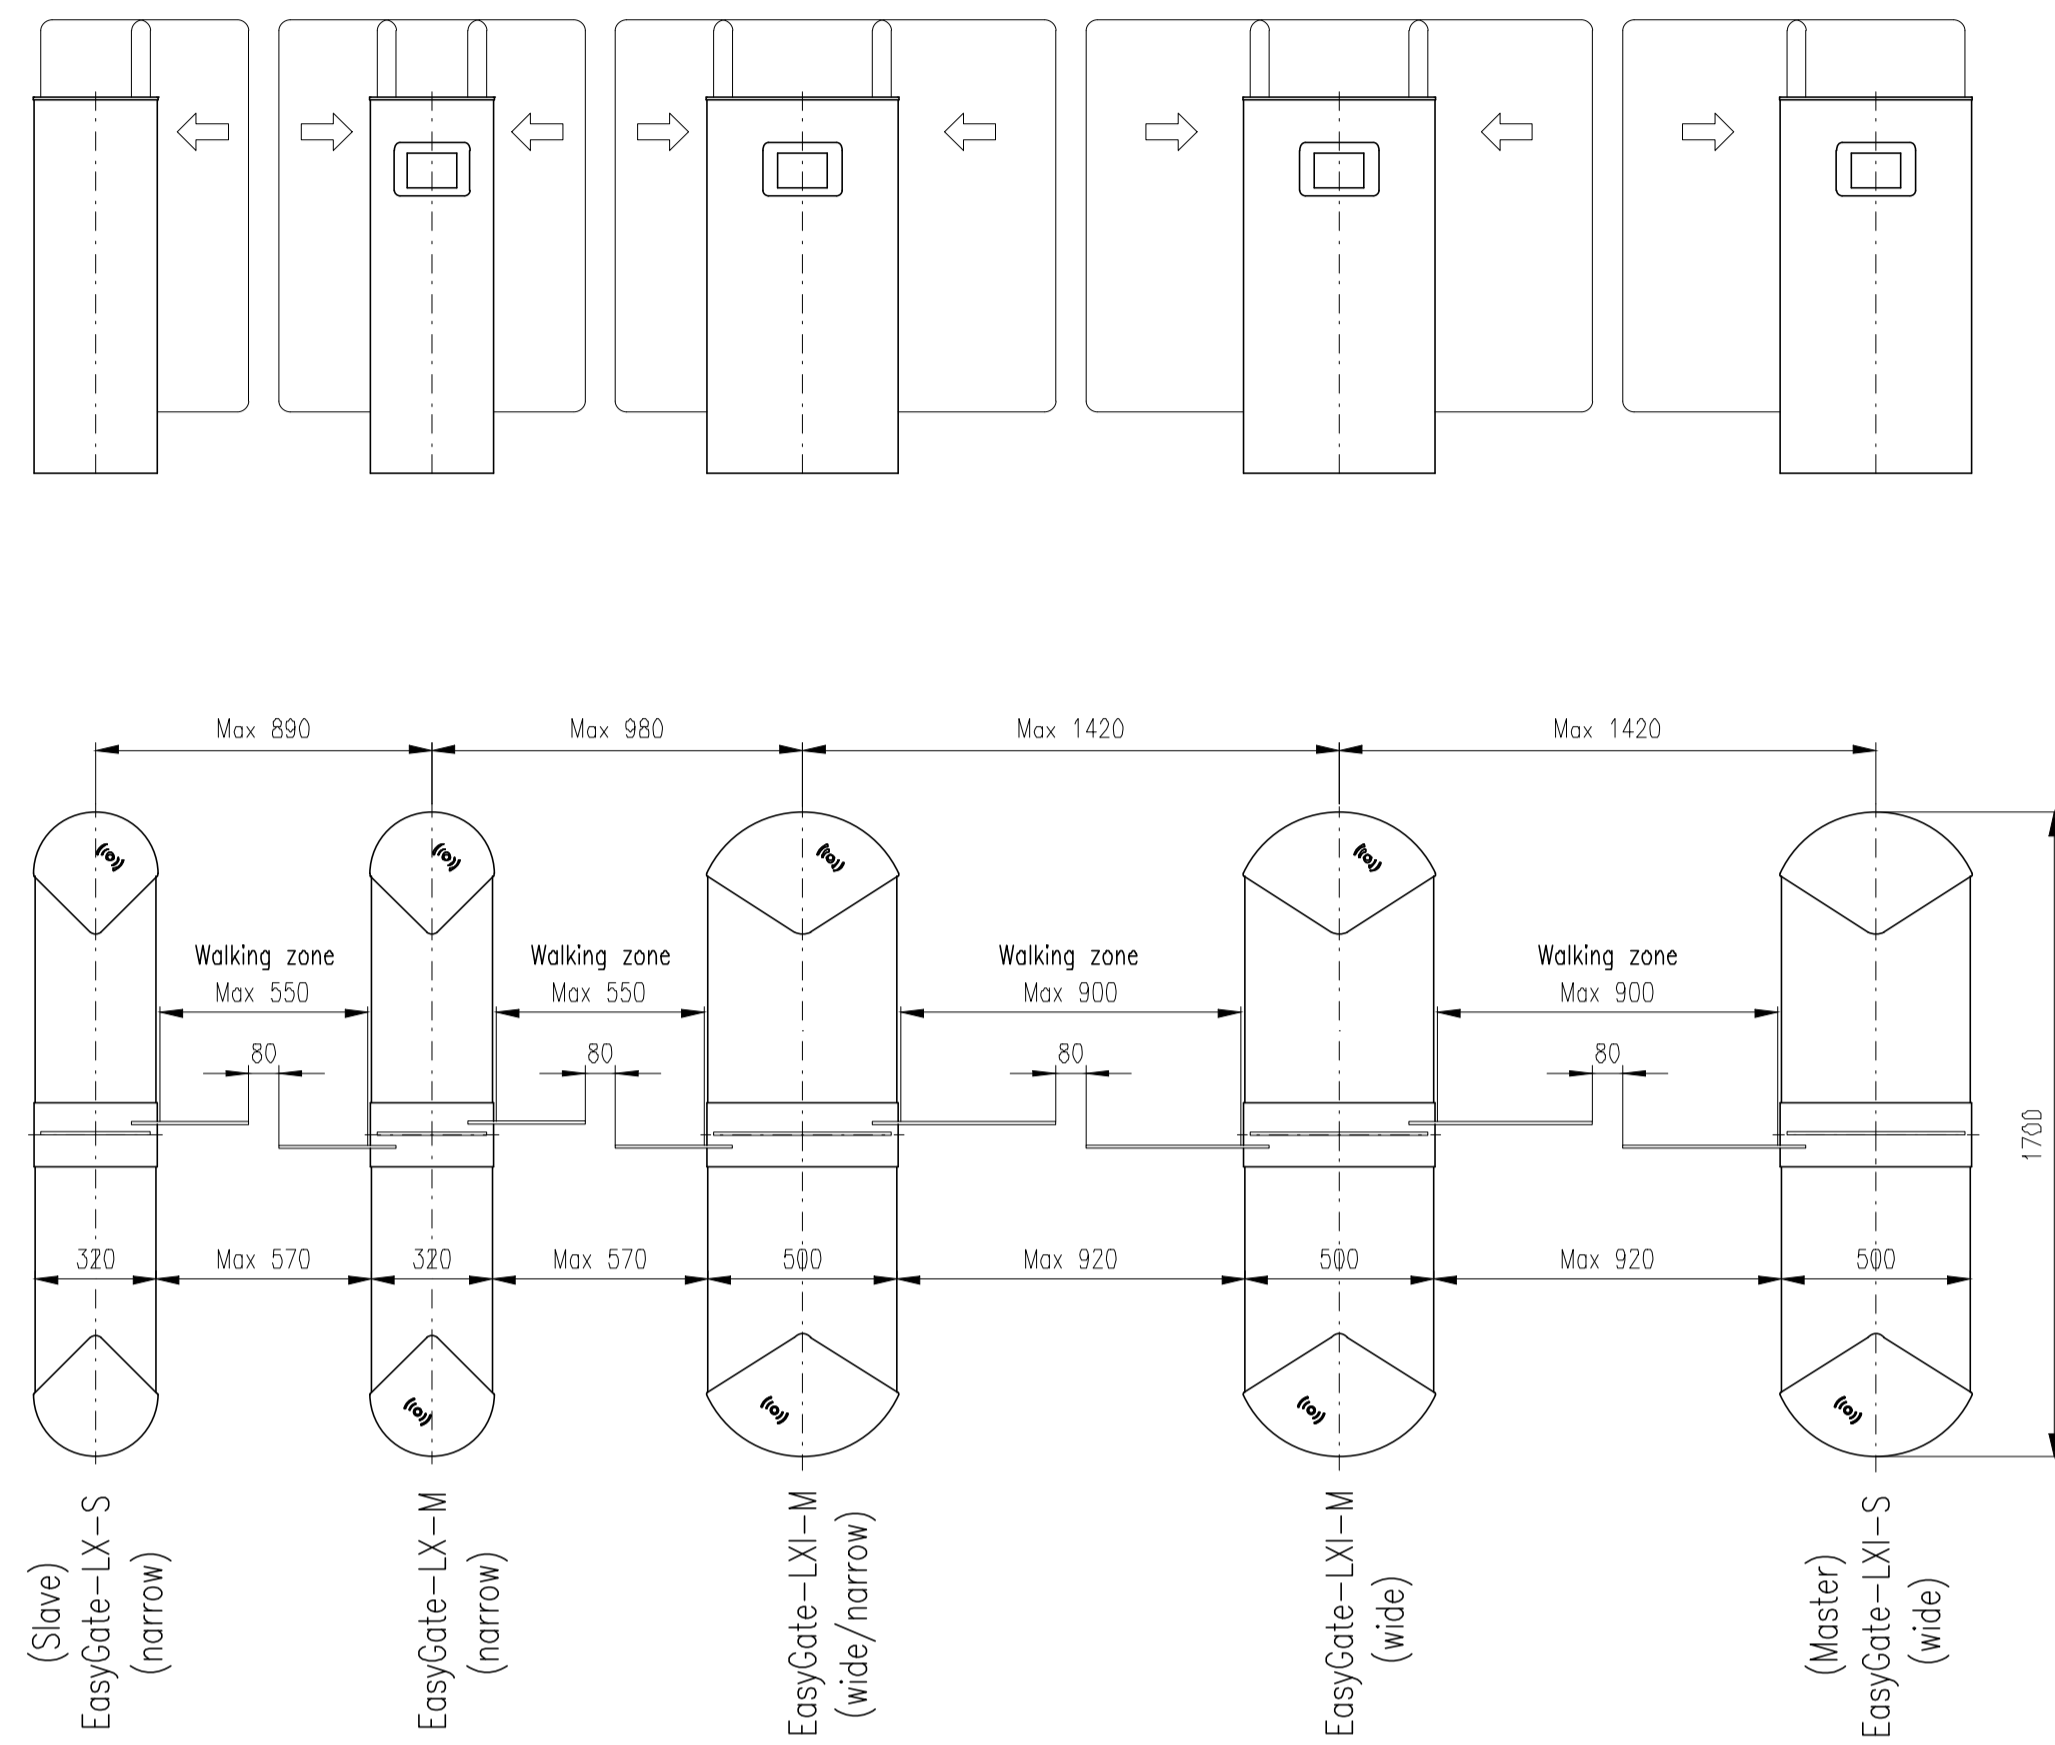

Design of turnstiles: EASYGATE-LX/LH/FL/FH (Example of installation)

Turnstile: EASYGATE-LX

Turnstile: EASYGATE-LH

Turnstile: EASYGATE-FL

Turnstile: EASYGATE-FH

Design of turnstiles: EASYGATE-LX and LH (Wing height 940mm / Toughened glass 8mm)

TUEGA

DATE	SCALE	FORMAT
March 2015	1:20	A1

Turnstile: EASYGATE-LX-S (narrow)

Turnstile: EASYGATE-LX-M (narrow)

Turnstile: EASYGATE-LXI-M (wide)

Turnstile: EASYGATE-LXI-S (wide)

Turnstile: EASYGATE-LXI-M (wide/narrow)

Turnstile: EASYGATE-LH-S (narrow)

Turnstile: EASYGATE-LH-M (narrow)

Turnstile: EASYGATE-LHI-M (wide)

Turnstile: EASYGATE-LHI-S (wide)

Turnstile: EASYGATE-LHI-M (wide/narrow)

Design of turnstiles: EASYGATE-LX and LH (Toughened glass 8mm)

Turnstile: EASYGATE-LH-S (narrow)

Turnstile: EASYGATE-LH-M (narrow)

Turnstile: EASYGATE-LHI-M (wide)

Turnstile: EASYGATE-LHI-S (wide)

Turnstile: EASYGATE-LHI-M (wide/narrow)

Design of turnstiles: EASYGATE-FL and FH (Toughened glass 10mm)