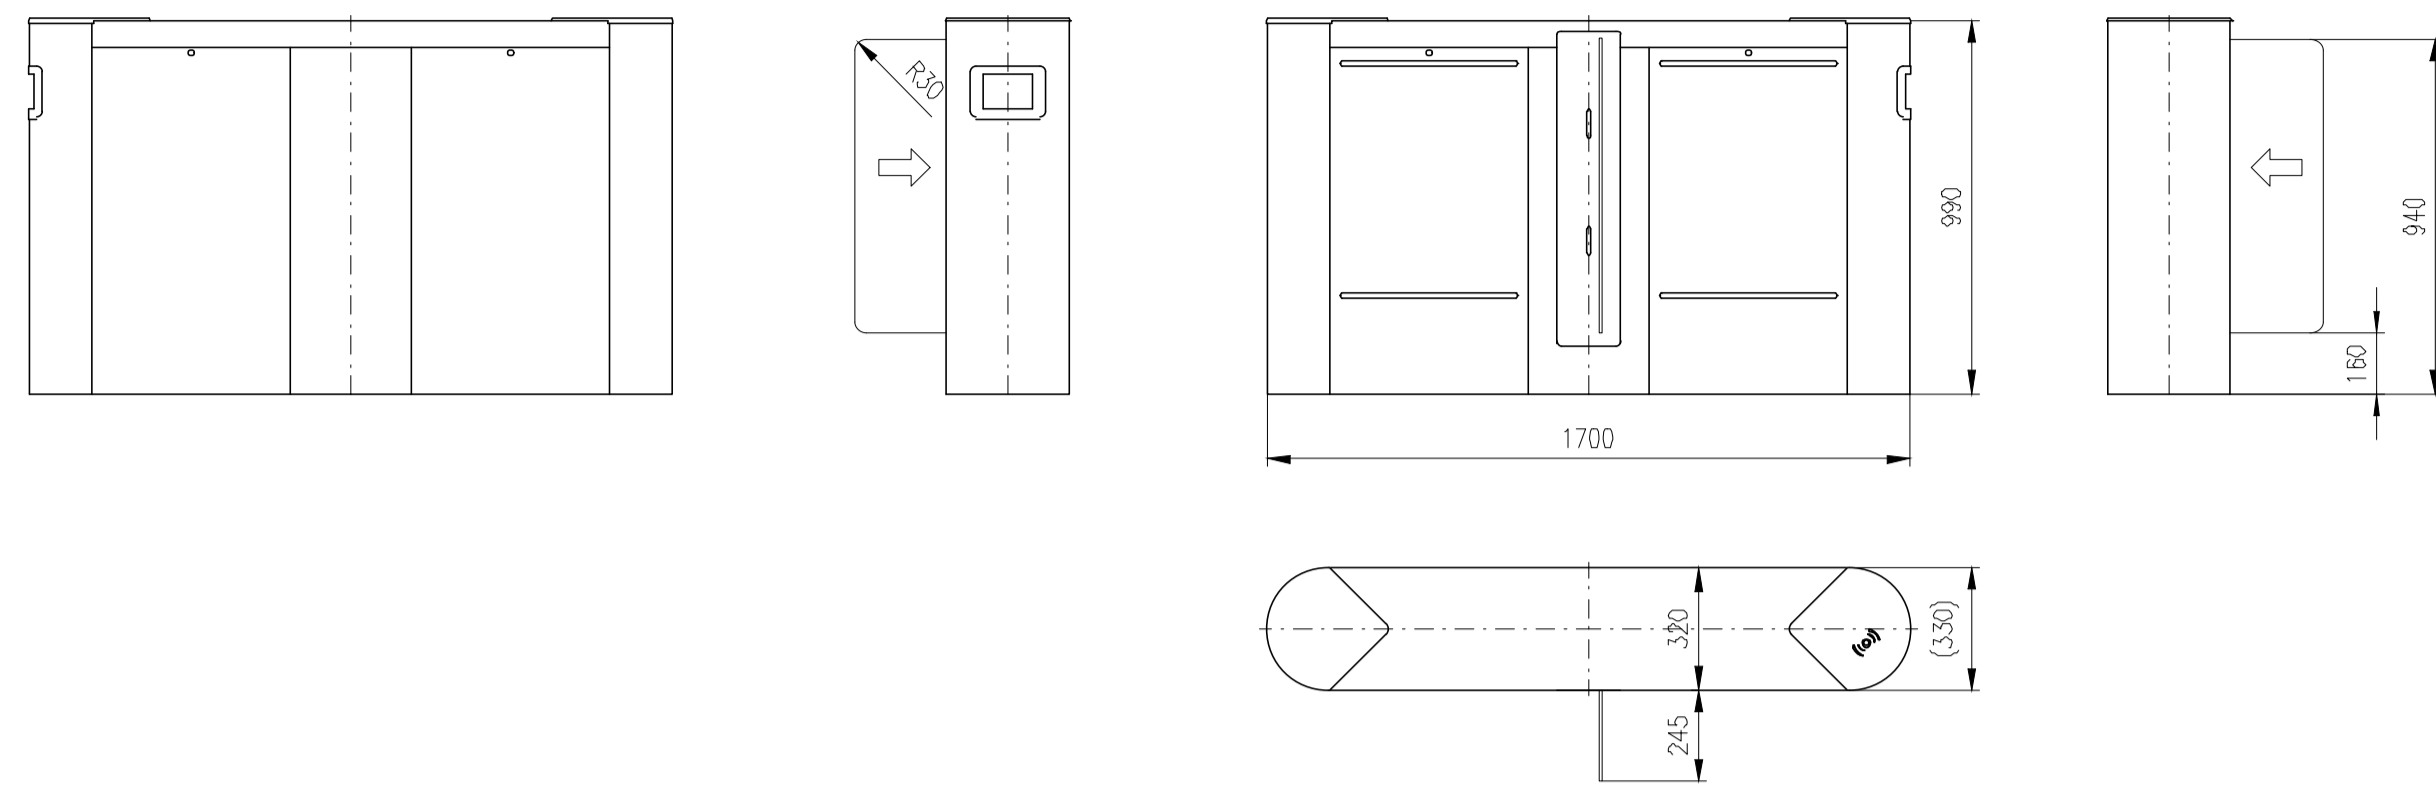

Design of turnstiles: EASYGATE-LX/LH/FL/FH (Example of installation)

Turnstile: EASYGATE-LX

Turnstile: EASYGATE-LH

Turnstile: EASYGATE-FL

Turnstile: EASYGATE-FH

Design of turnstiles: EASYGATE-LX and LH (Wing height 940mm / Toughened glass 8mm)

TUEGA

DATE	SCALE	FORMAT
March 2015	1:20	A1

Turnstile: EASYGATE-LX-S (narrow)

Turnstile: EASYGATE-LX-M (narrow)

Turnstile: EASYGATE-LXI-M (wide)

Turnstile: EASYGATE-LXI-S (wide)

Turnstile: EASYGATE-LXI-M (wide/narrow)

Turnstile: EASYGATE-LH-S (narrow)

Turnstile: EASYGATE-LH-M (narrow)

Turnstile: EASYGATE-LHI-M (wide)

Turnstile: EASYGATE-LHI-S (wide)

Turnstile: EASYGATE-LHI-M (wide/narrow)

Design of turnstiles: EASYGATE-LX and LH (Toughened glass 8mm)