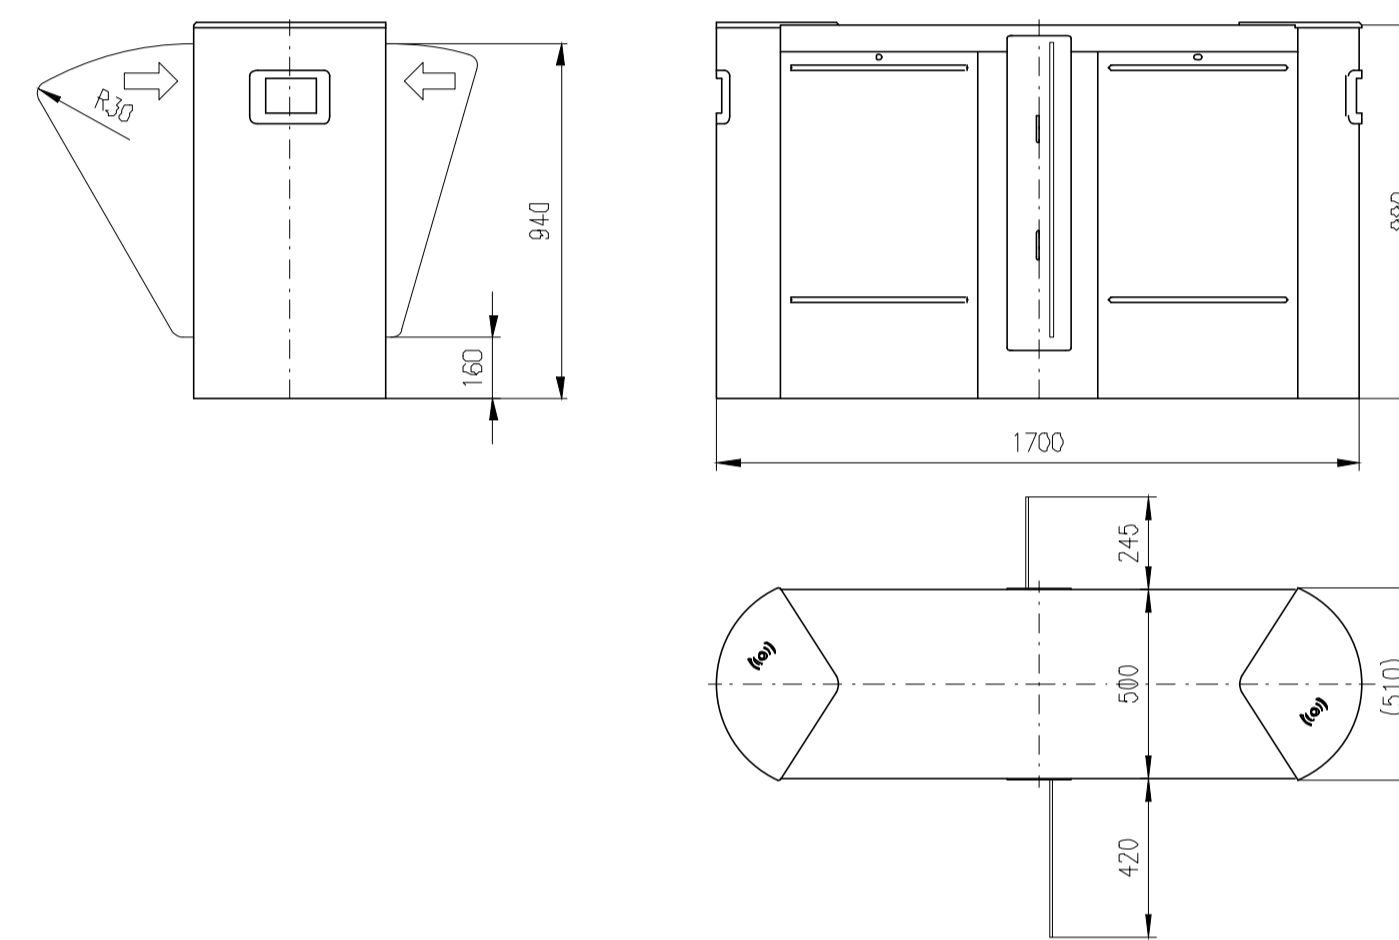

TUEGA

DATUM	SCALE	FORMAT
March 2015	1:20	A1

Turnstile: EASYGATE-FL-S (narrow)

Turnstile: EASYGATE-FL-M (narrow)

Turnstile: EASYGATE-FLI-M (wide)

Turnstile: EASYGATE-FLI-S (wide)

Turnstile: EASYGATE-FLI-M (wide/narrow)