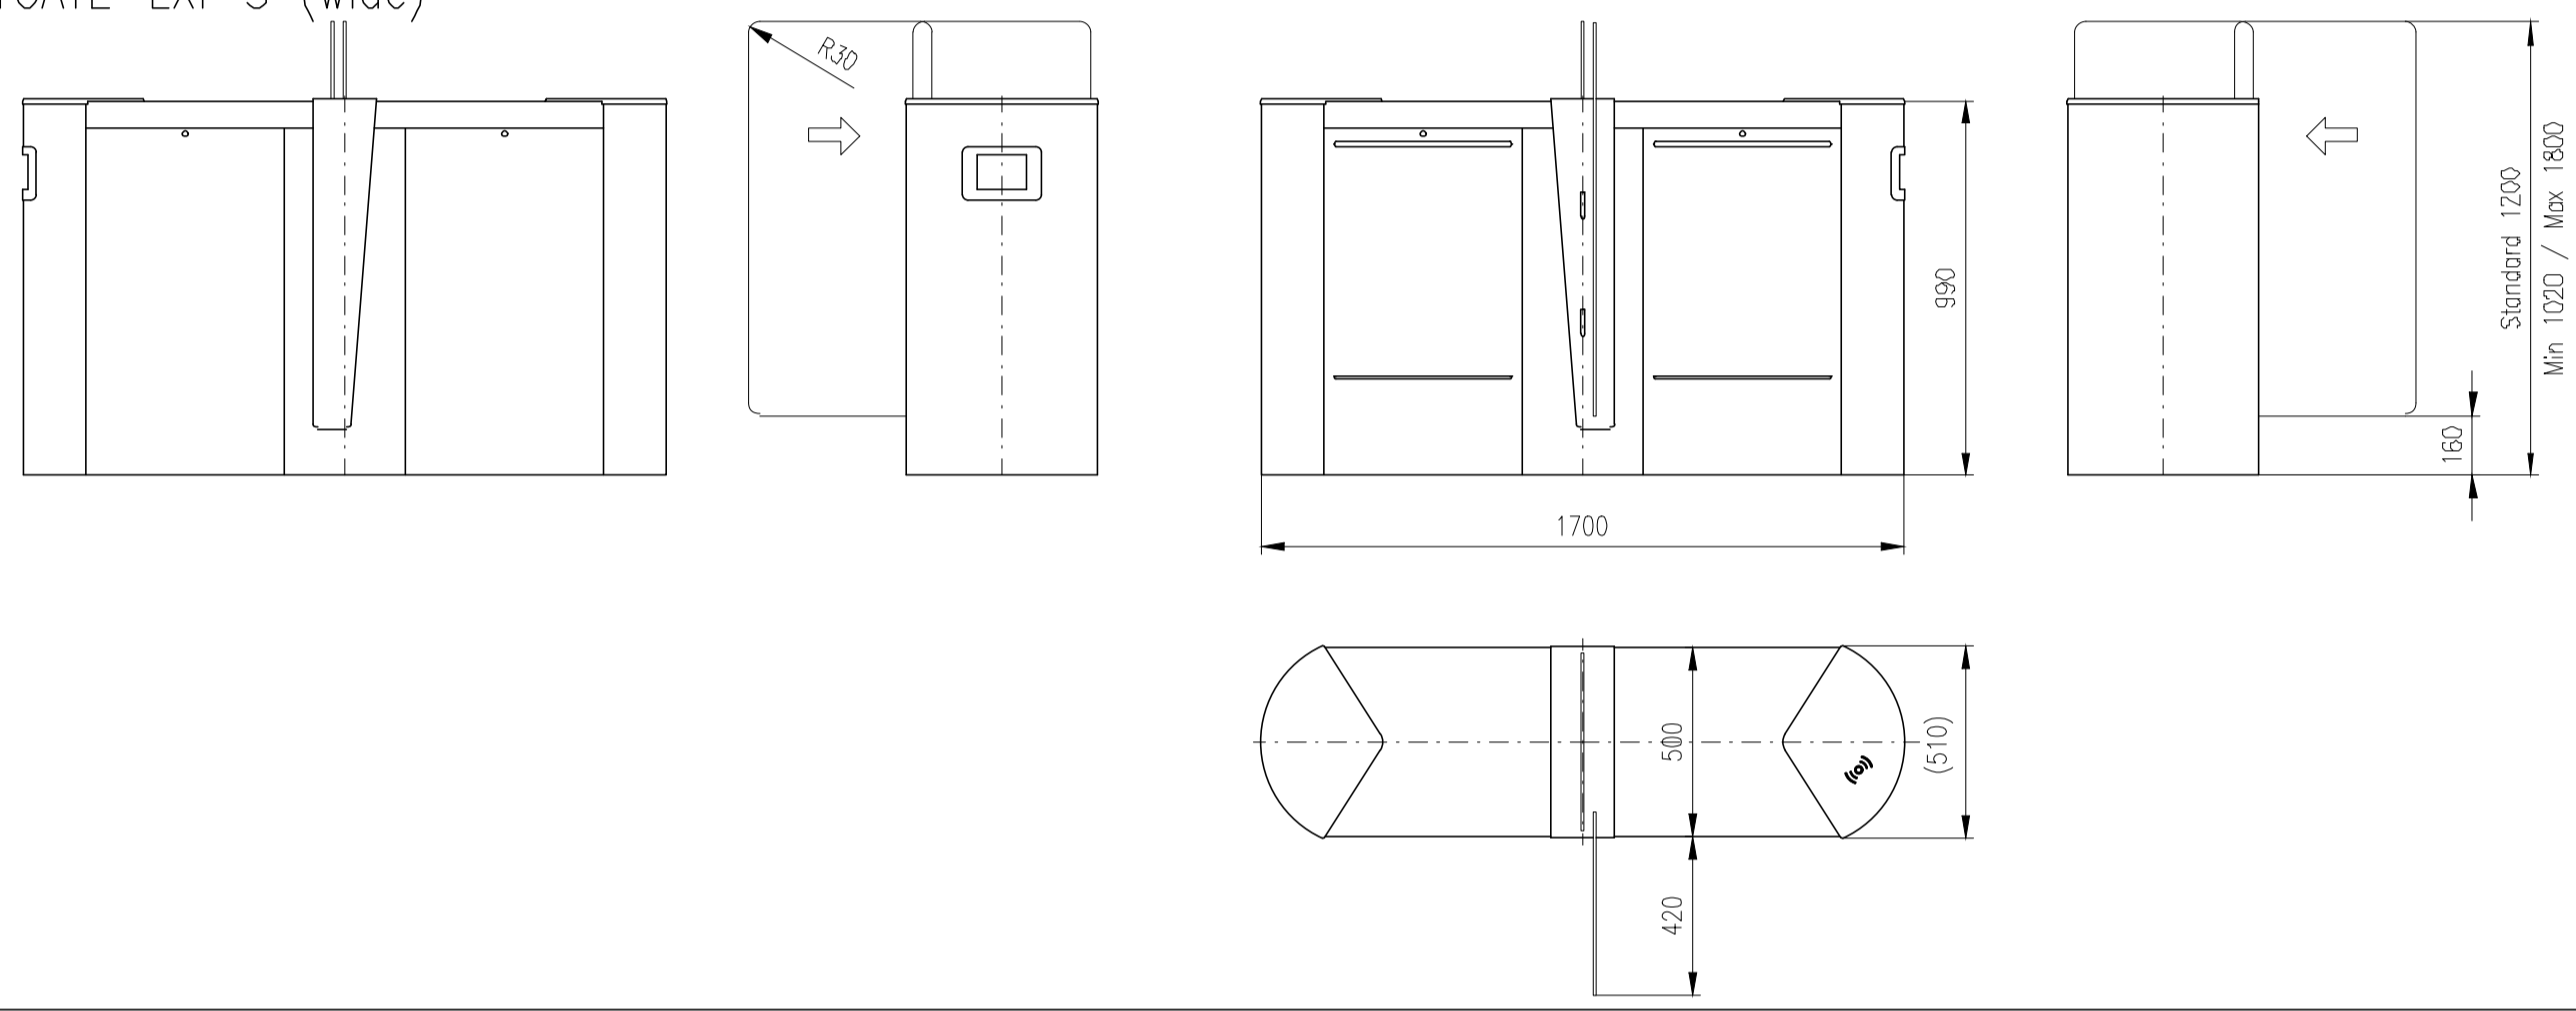

TUEGA

DATE	SCALE	FORMAT
March 2015	1:20	A1

Turnstile: EASYGATE-LX-S (narrow)

Turnstile: EASYGATE-LX-M (narrow)

Turnstile: EASYGATE-LXI-M (wide)

Turnstile: EASYGATE-LXI-S (wide)

Turnstile: EASYGATE-LXI-M (wide/narrow)