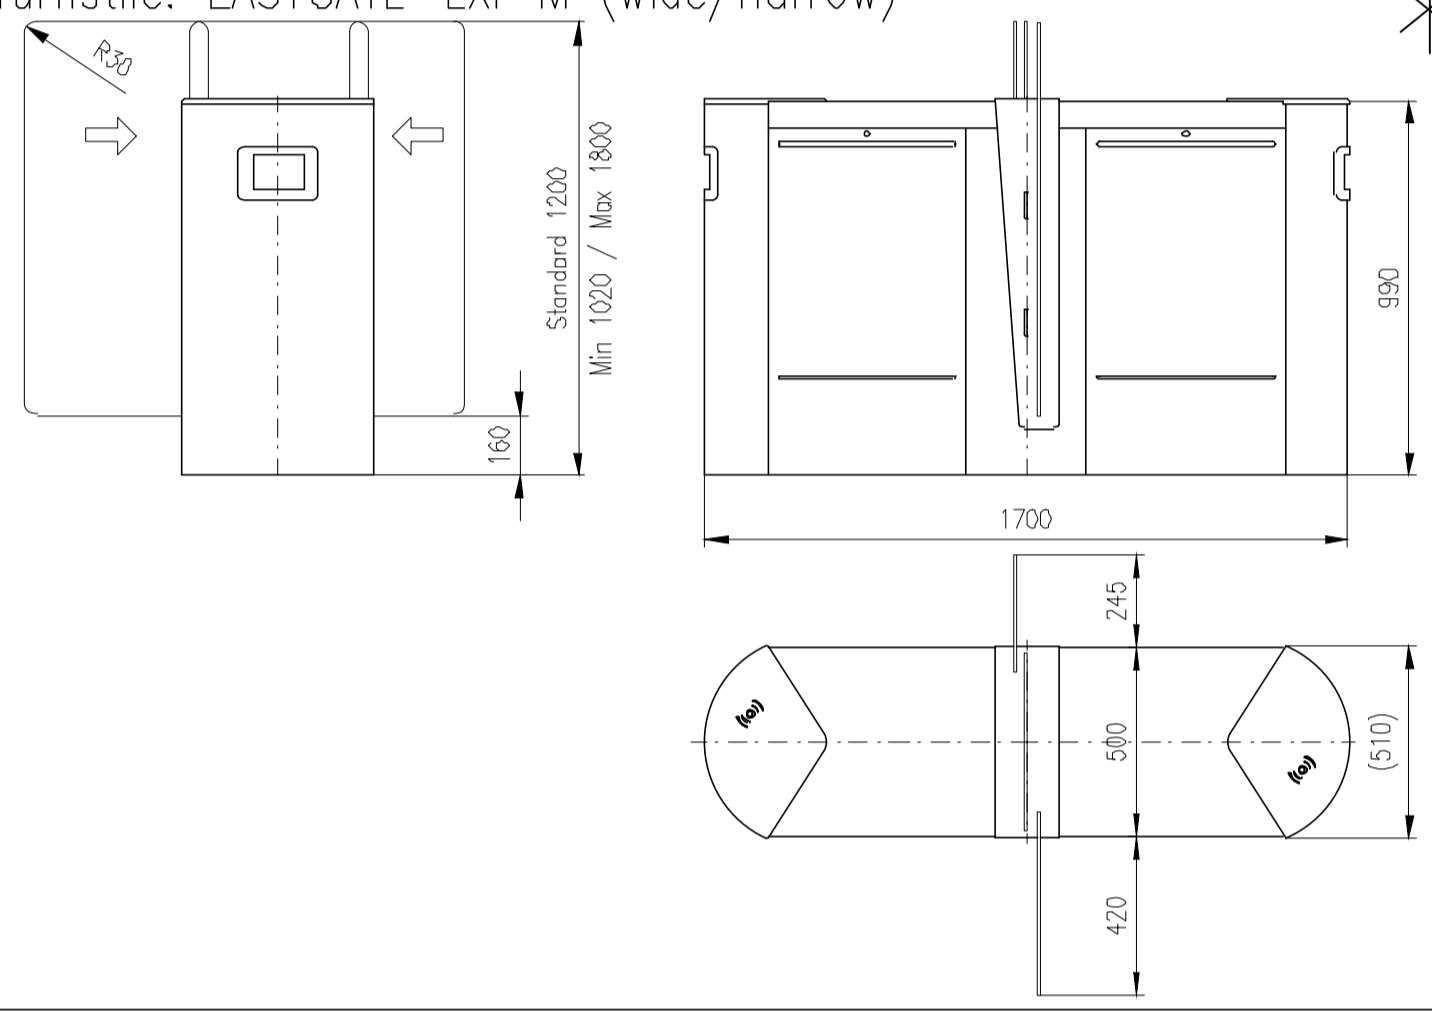

TUEGA

DATE	SCALE	FORMAT
March 2015	1:20	A1

Turnstile: EASYGATE-LX-S (narrow)

Turnstile: EASYGATE-LX-M (narrow)

Turnstile: EASYGATE-LXI-M (wide)

Turnstile: EASYGATE-LXI-S (wide)

Turnstile: EASYGATE-LXI-M (wide/narrow)