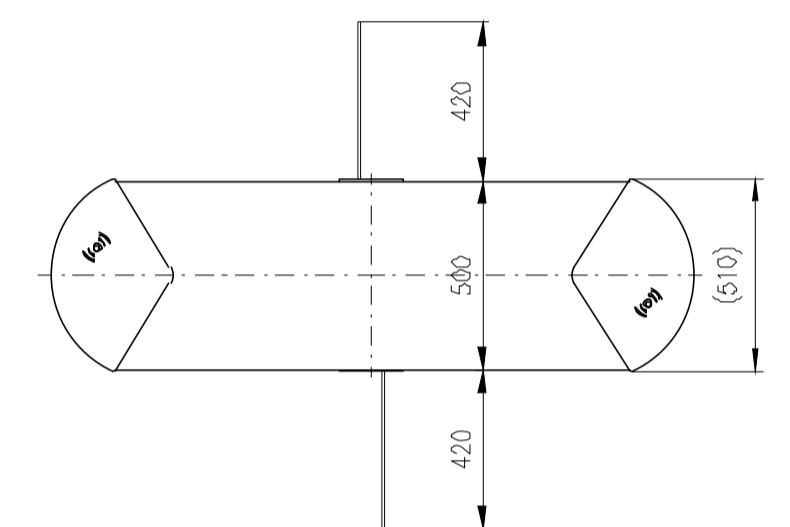

Design of turnstiles: EASYGATE-LX/LH/FL/FH (Example of installation)

Turnstile: EASYGATE-LX

Turnstile: EASYGATE-LH

Turnstile: EASYGATE-FL

Turnstile: EASYGATE-FH

Design of turnstiles: EASYGATE-LX and LH (Wing height 940mm / Toughened glass 8mm)

TUEGA

DATE	SCALE	FORMAT
March 2015	1:20	A1

Turnstile: EASYGATE-LX-S (narrow)

Turnstile: EASYGATE-LX-M (narrow)

Turnstile: EASYGATE-LXI-M (wide)

Turnstile: EASYGATE-LXI-S (wide)

Turnstile: EASYGATE-LXI-M (wide/narrow)

Turnstile: EASYGATE-LH-S (narrow)

Turnstile: EASYGATE-LH-M (narrow)

Turnstile: EASYGATE-LHI-M (wide)

Turnstile: EASYGATE-LHI-S (wide)

Turnstile: EASYGATE-LHI-M (wide/narrow)

Design of turnstiles: EASYGATE-LX and LH (Toughened glass 8mm)