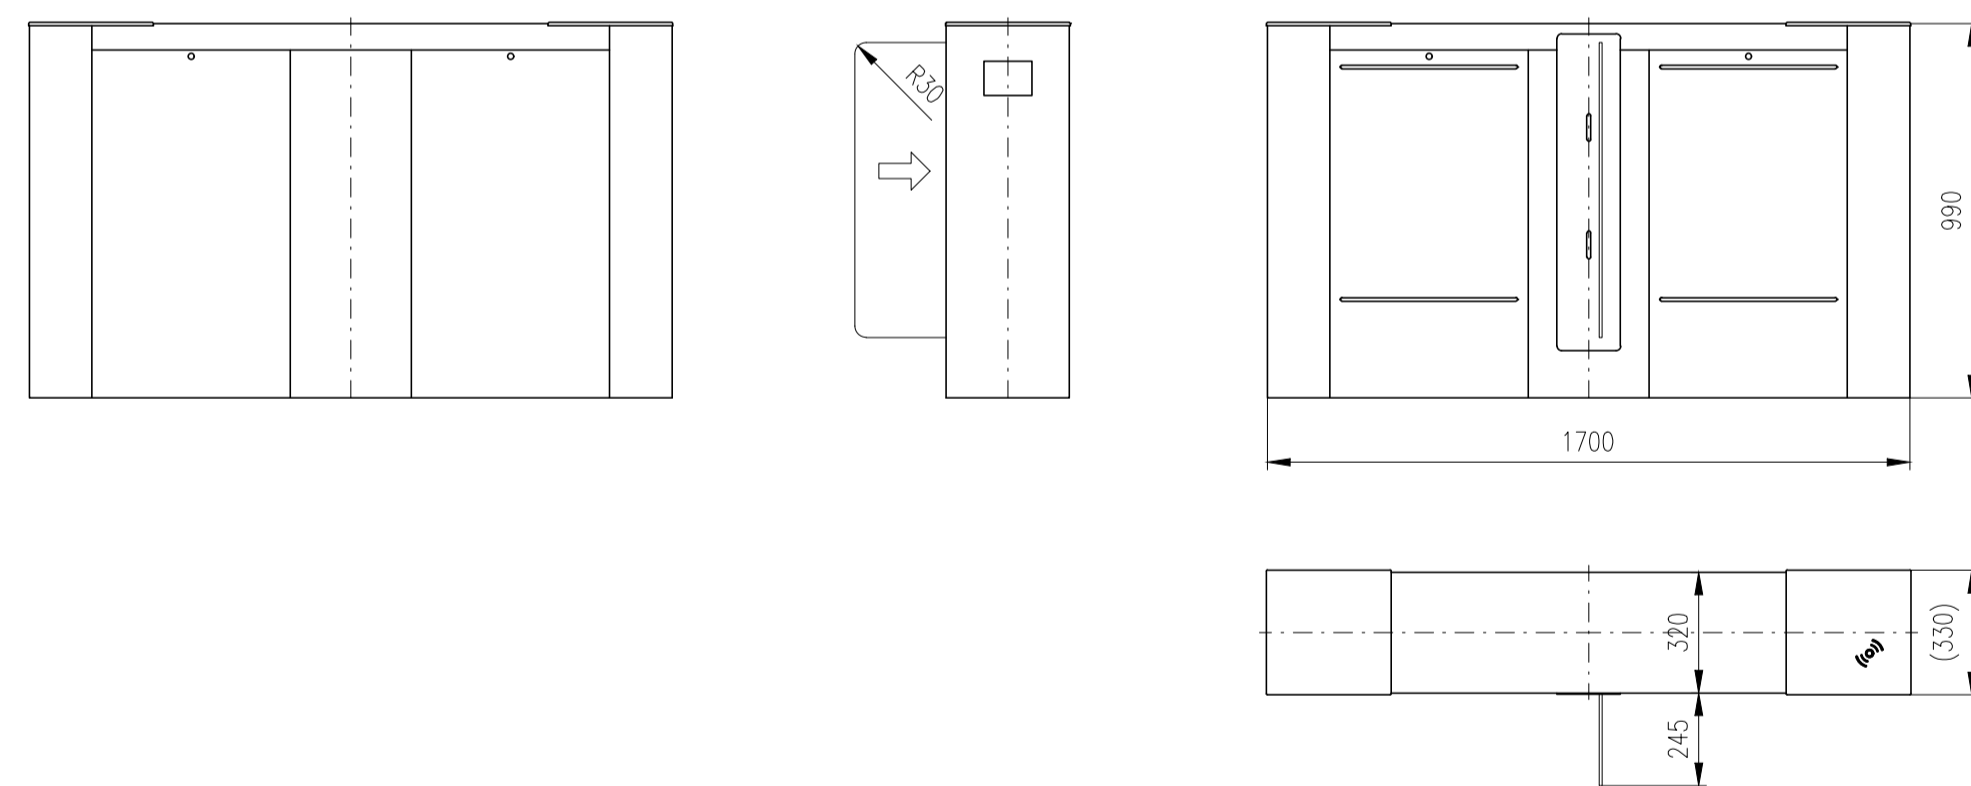

Design of turnstiles: EASYGATE-LX/LH/FL/FH (Example of installation)

Turnstile: EASYGATE-LX

Turnstile: EASYGATE-LH

Turnstile: EASYGATE-FL

Turnstile: EASYGATE-FH

Design of turnstiles: EASYGATE-LX and LH (Wing height 940mm / Toughened glass 8mm)

TUEGA

DATE	SCALE	FORMAT
March 2015	1:20	A1

Turnstile: EASYGATE-LX-S (narrow)

Turnstile: EASYGATE-LX-M (narrow)

Turnstile: EASYGATE-LXI-M (wide)

Turnstile: EASYGATE-LXI-S (wide)

Turnstile: EASYGATE-LXI-M (wide/narrow)

Turnstile: EASYGATE-LH-S (narrow)

Turnstile: EASYGATE-LH-M (narrow)

Turnstile: EASYGATE-LHI-M (wide)

Turnstile: EASYGATE-LHI-S (wide)

Turnstile: EASYGATE-LHI-M (wide/narrow)

Design of turnstiles: EASYGATE-LX and LH (Toughened glass 8mm)