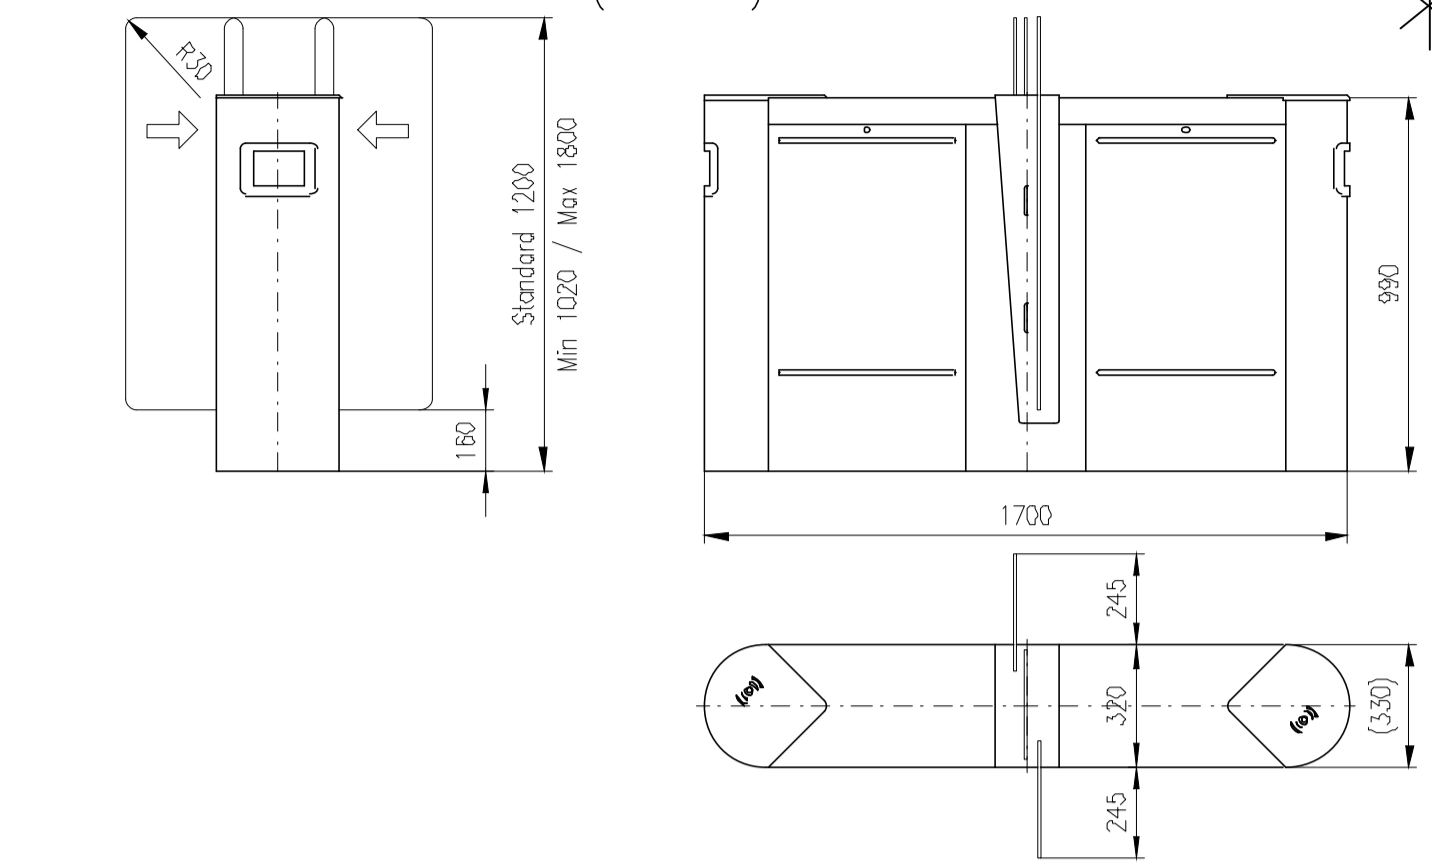

Turnstile: EASYGATE-LX-M (narrow)

Turnstile: EASYGATE-LXI-M (wide)