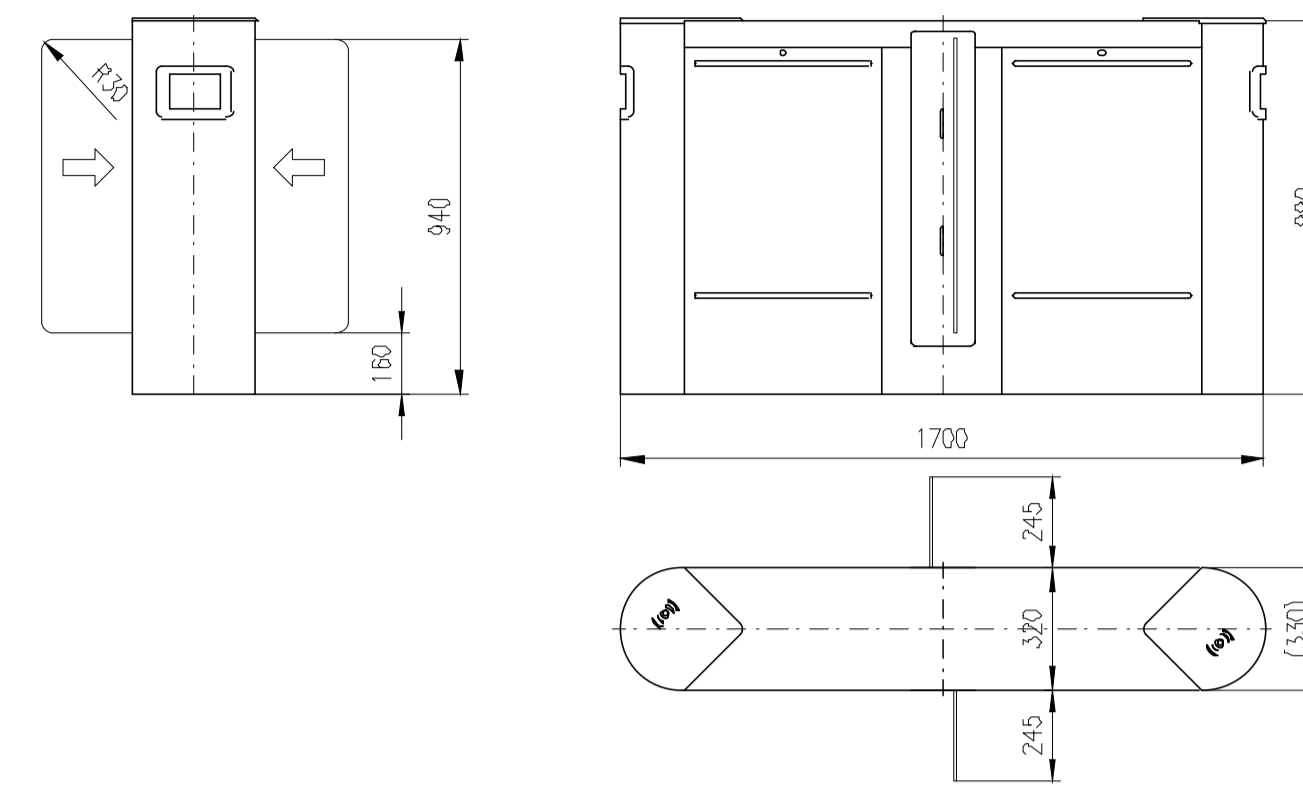

Design of turnstiles: EASYGATE-LX/LH/FL/FH (Example of installation)

Turnstile: EASYGATE-LX

Turnstile: EASYGATE-LH

Turnstile: EASYGATE-FL

Turnstile: EASYGATE-FH

Design of turnstiles: EASYGATE-LX and LH (Wing height 940mm / Toughened glass 8mm)

TUEGA

DATE	SCALE	FORMAT
March 2015	1:20	A1

Turnstile: EASYGATE-LX-S (narrow)

Turnstile: EASYGATE-LX-M (narrow)

Turnstile: EASYGATE-LXI-M (wide)

Turnstile: EASYGATE-LXI-S (wide)

Turnstile: EASYGATE-LXI-M (wide/narrow)