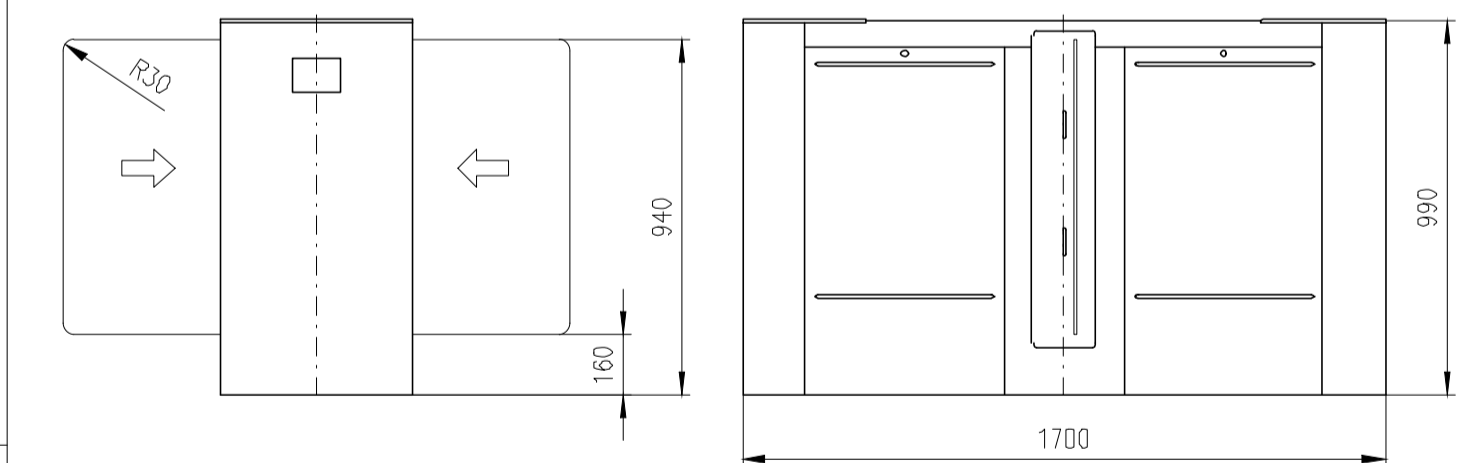

Design of turnstiles: EASYGATE-LX/LH/FL/FH (Example of installation)

Turnstile: EASYGATE-LX

Turnstile: EASYGATE-LH

Turnstile: EASYGATE-FL

Turnstile: EASYGATE-FH

Design of turnstiles: EASYGATE-LX and LH (Wing height 940mm / Toughened glass 8mm)

Turnstile: EASYGATE-LH-S (narrow)

Turnstile: EASYGATE-LH-M (narrow)

Turnstile: EASYGATE-LHI-M (wide)

Turnstile: EASYGATE-LHI-S (wide)

Turnstile: EASYGATE-LHI-M (wide/narrow)

Design of turnstiles: EASYGATE-LX and LH (Toughened glass 8mm)