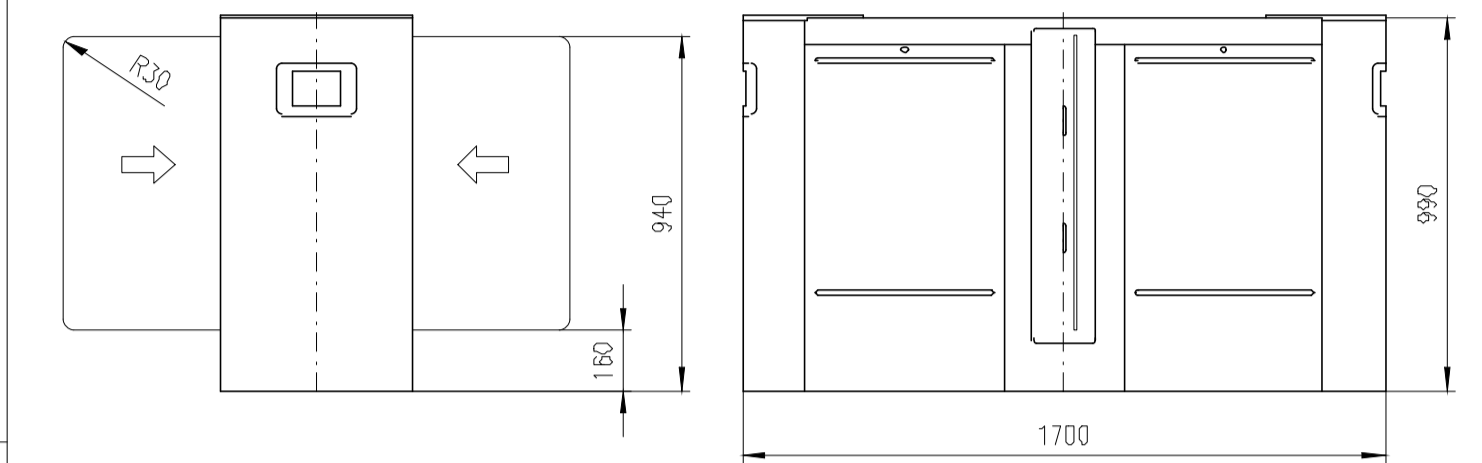

Design of turnstiles: EASYGATE-LX and LH (Wing height 940mm / Toughened glass 8mm)

TUEGA

DATE	SCALE	FORMAT
March 2015	1:20	A1