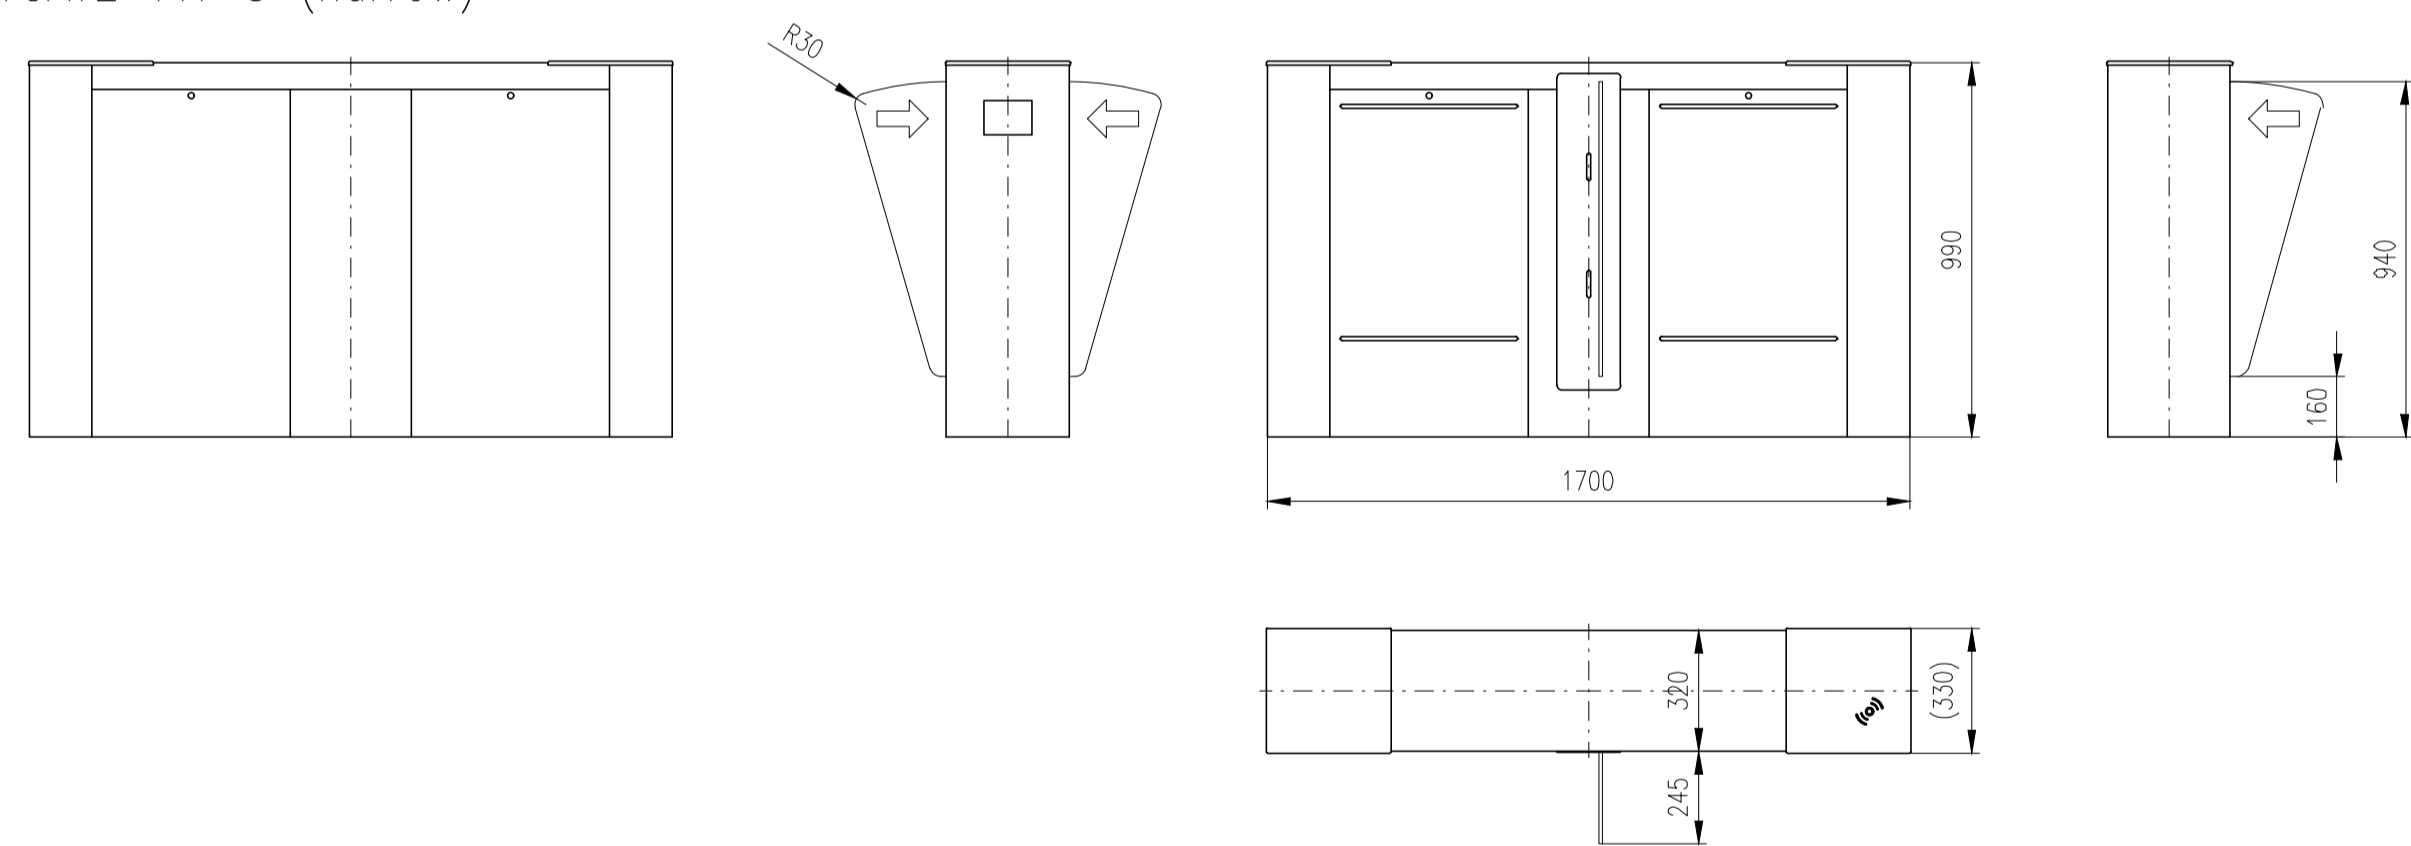

Turnstile: EASYGATE-FH-S (narrow)