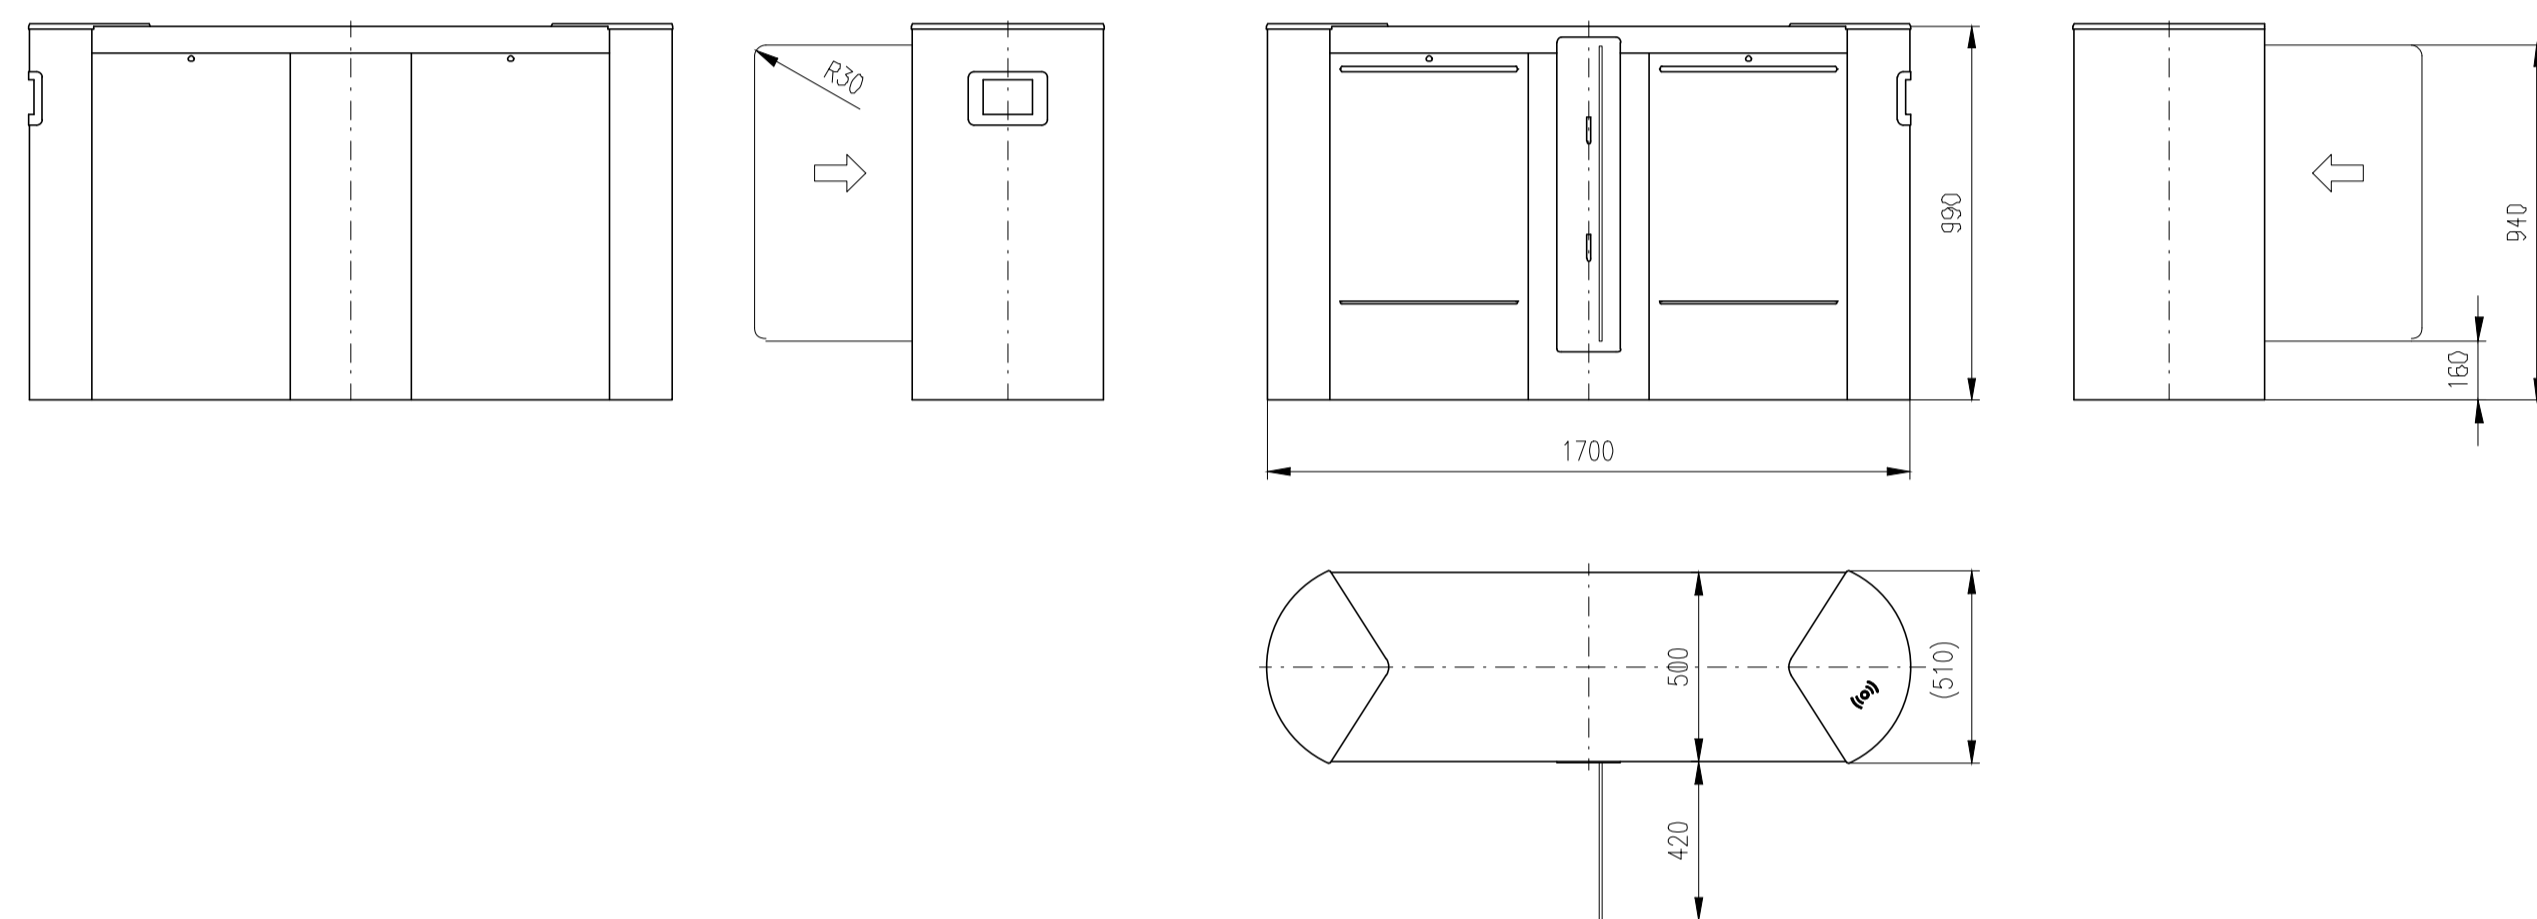

Turnstile: EASYGATE-LXI-S (wide)