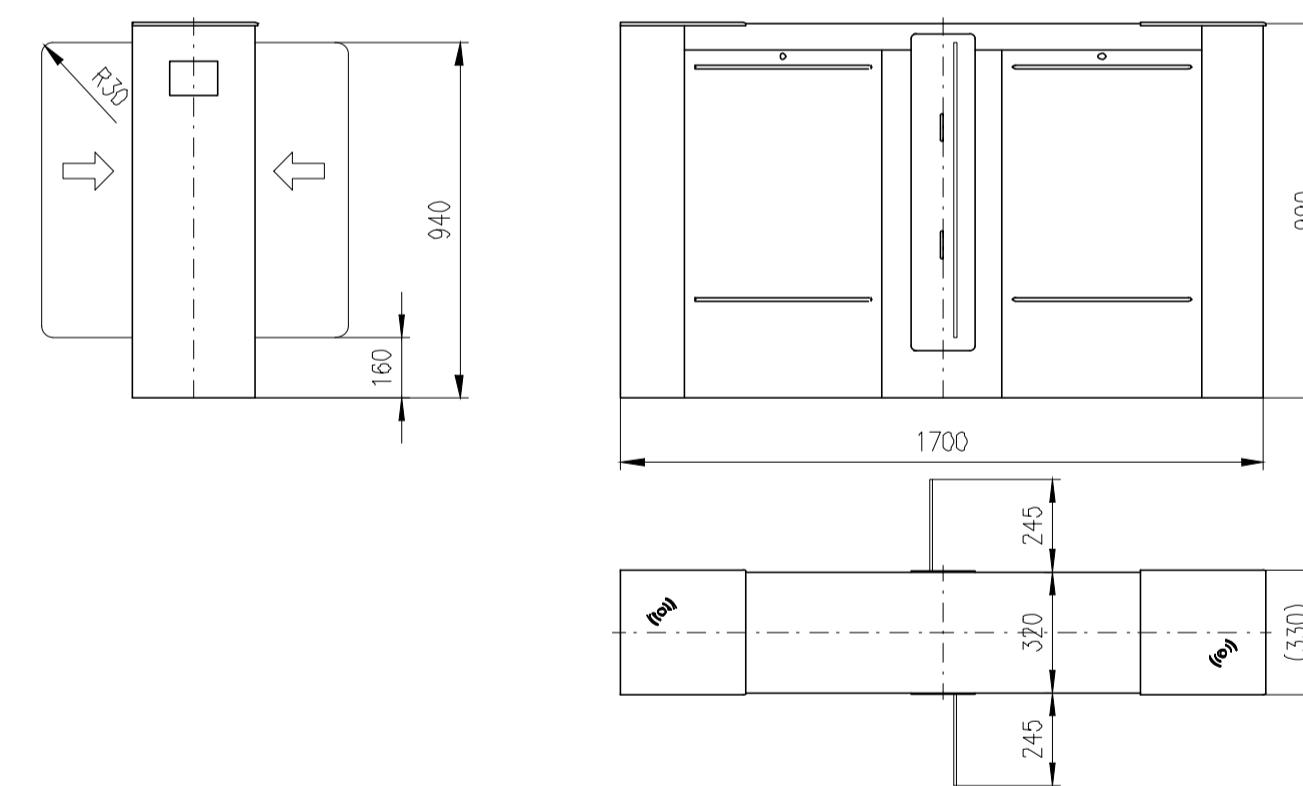

Turnstile: EASYGATE-LH-M (narrow)

Turnstile: EASYGATE-LHI-M (wide)