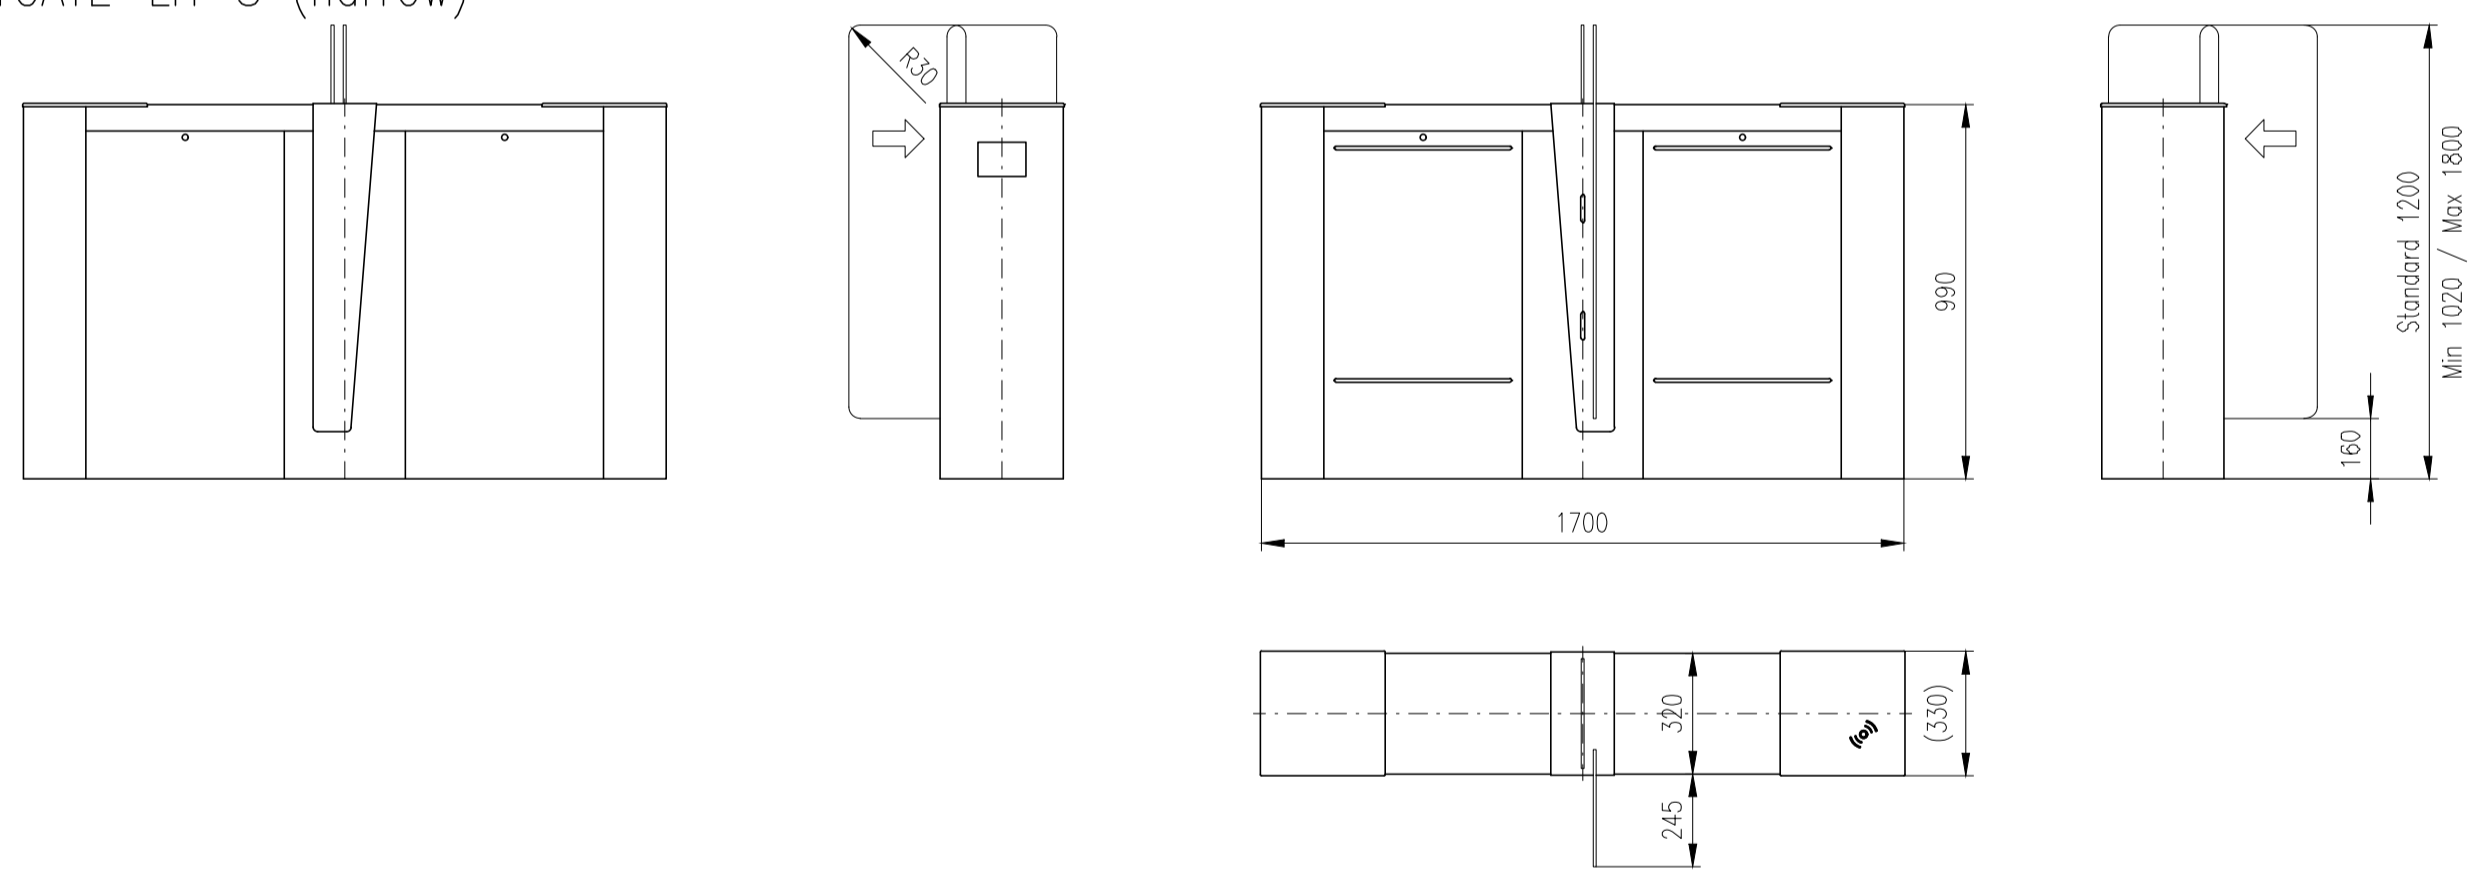

Turnstile: EASYGATE-LH-S (narrow)

Turnstile: EASYGATE-LH-M (narrow)

Turnstile: EASYGATE-LHI-M (wide)

Turnstile: EASYGATE-LHI-S (wide)

Turnstile: EASYGATE-LHI-M (wide/narrow)

Design of turnstiles: EASYGATE-FL and FH (Toughened glass 10mm)