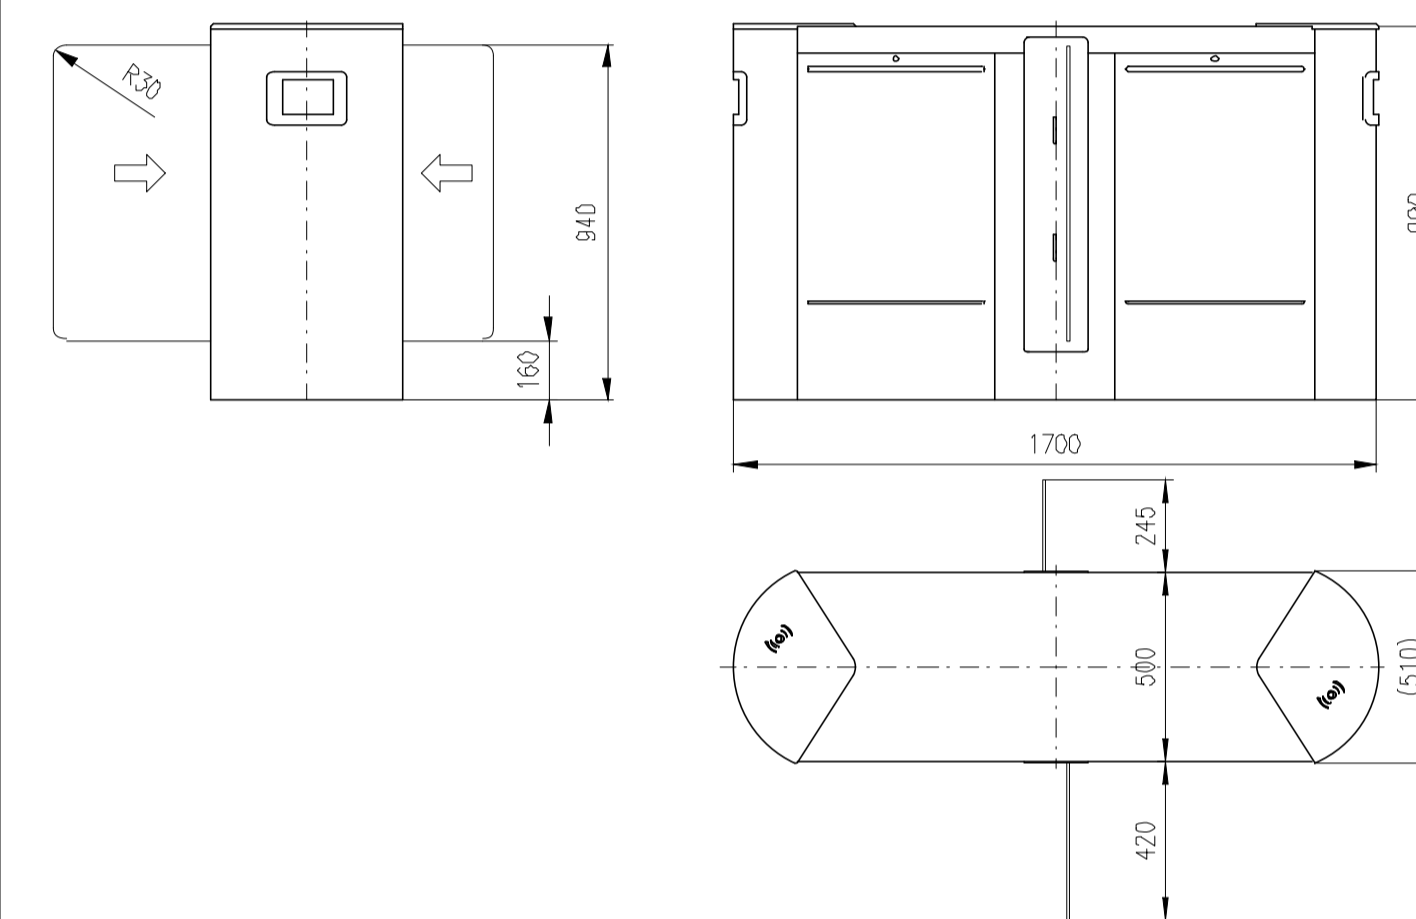

Design of turnstiles: EASYGATE-LX/LH/FL/FH (Example of installation)

Turnstile: EASYGATE-LX

Turnstile: EASYGATE-LH

Turnstile: EASYGATE-FL

Turnstile: EASYGATE-FH

Design of turnstiles: EASYGATE-LX and LH (Wing height 940mm / Toughened glass 8mm)

TUEGA

DATE	SCALE	FORMAT
March 2015	1:20	A1

Turnstile: EASYGATE-LX-S (narrow)

Turnstile: EASYGATE-LX-M (narrow)

Turnstile: EASYGATE-LXI-M (wide)

Turnstile: EASYGATE-LXI-S (wide)

Turnstile: EASYGATE-LXI-M (wide/narrow)