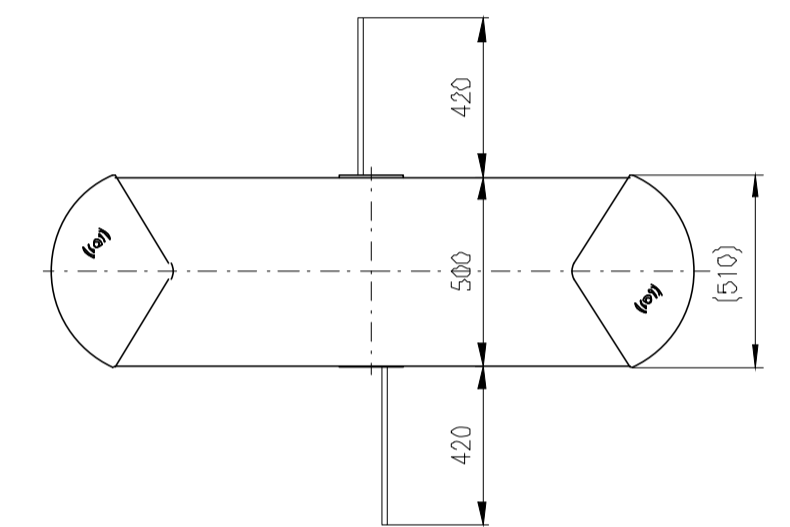

TUEGA

DATUM	SCALE	FORMAT
March 2015	1:20	A1

Turnstile: EASYGATE-FL-S (narrow)

Turnstile: EASYGATE-FL-M (narrow)

Turnstile: EASYGATE-FLI-M (wide)

Turnstile: EASYGATE-FLI-S (wide)

Turnstile: EASYGATE-FLI-M (wide/narrow)