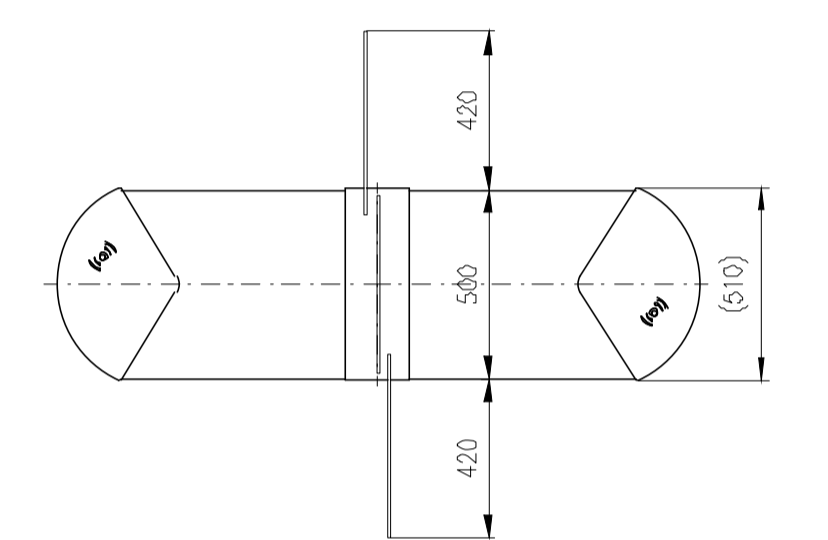

TUEGA

DATE	SCALE	FORMAT
March 2015	1:20	A1

Turnstile: EASYGATE-LX-S (narrow)

Turnstile: EASYGATE-LX-M (narrow)

Turnstile: EASYGATE-LXI-M (wide)

Turnstile: EASYGATE-LXI-S (wide)

Turnstile: EASYGATE-LXI-M (wide/narrow)