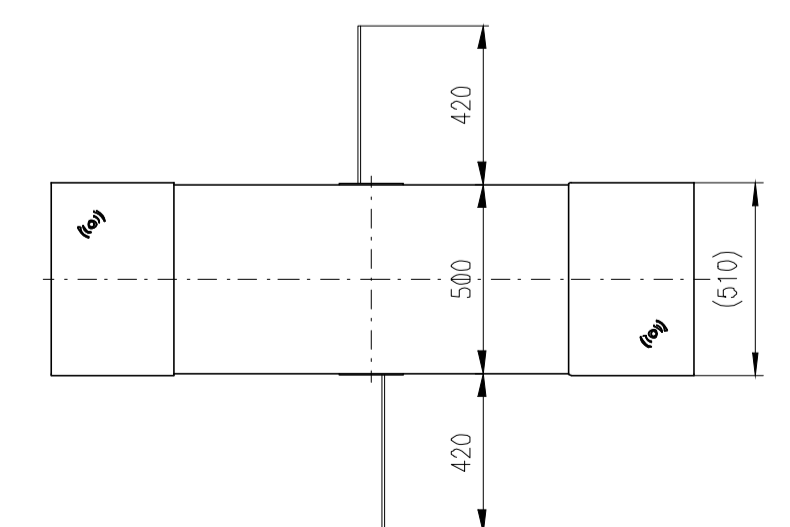

Turnstile: EASYGATE-LH-S (narrow)

Turnstile: EASYGATE-LH-M (narrow)

Turnstile: EASYGATE-LHI-M (wide)

Turnstile: EASYGATE-LHI-S (wide)

Turnstile: EASYGATE-LHI-M (wide/narrow)

Design of turnstiles: EASYGATE-LX and LH (Toughened glass 8mm)

TUEGA

DATE	SCALE	FORMAT
March 2015	1:20	A1

Turnstile: EASYGATE-LX-S (narrow)

Turnstile: EASYGATE-LX-M (narrow)

Turnstile: EASYGATE-LXI-M (wide)

Turnstile: EASYGATE-LXI-S (wide)

Turnstile: EASYGATE-LXI-M (wide/narrow)