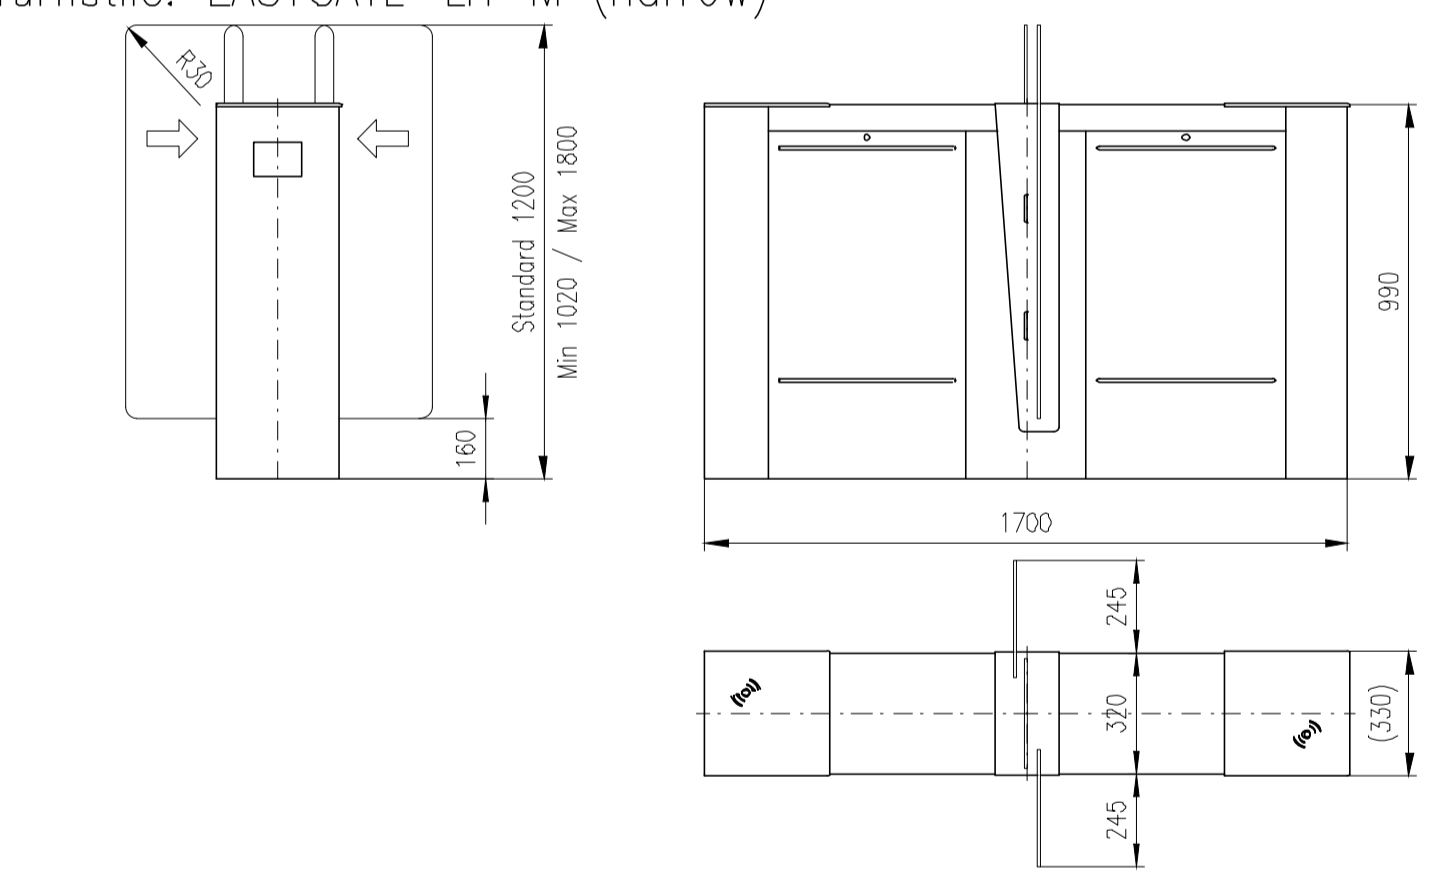

Turnstile: EASYGATE-LH-M (narrow)

Turnstile: EASYGATE-LHI-M (wide)