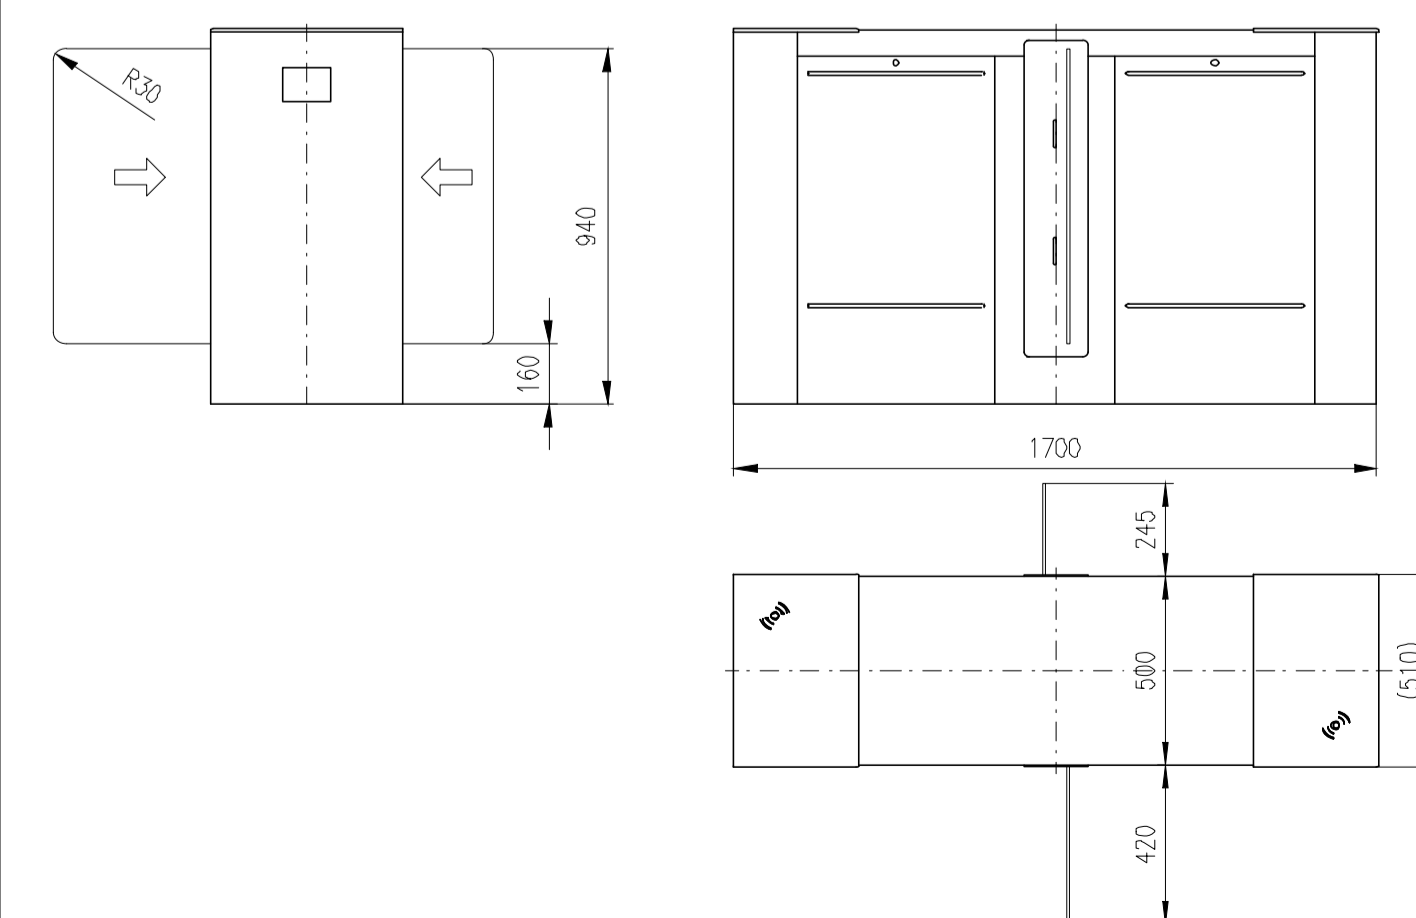

Turnstile: EASYGATE-LH-S (narrow)

Turnstile: EASYGATE-LH-M (narrow)

Turnstile: EASYGATE-LHI-M (wide)

Turnstile: EASYGATE-LHI-S (wide)

Turnstile: EASYGATE-LHI-M (wide/narrow)

Design of turnstiles: EASYGATE-LX and LH (Toughened glass 8mm)