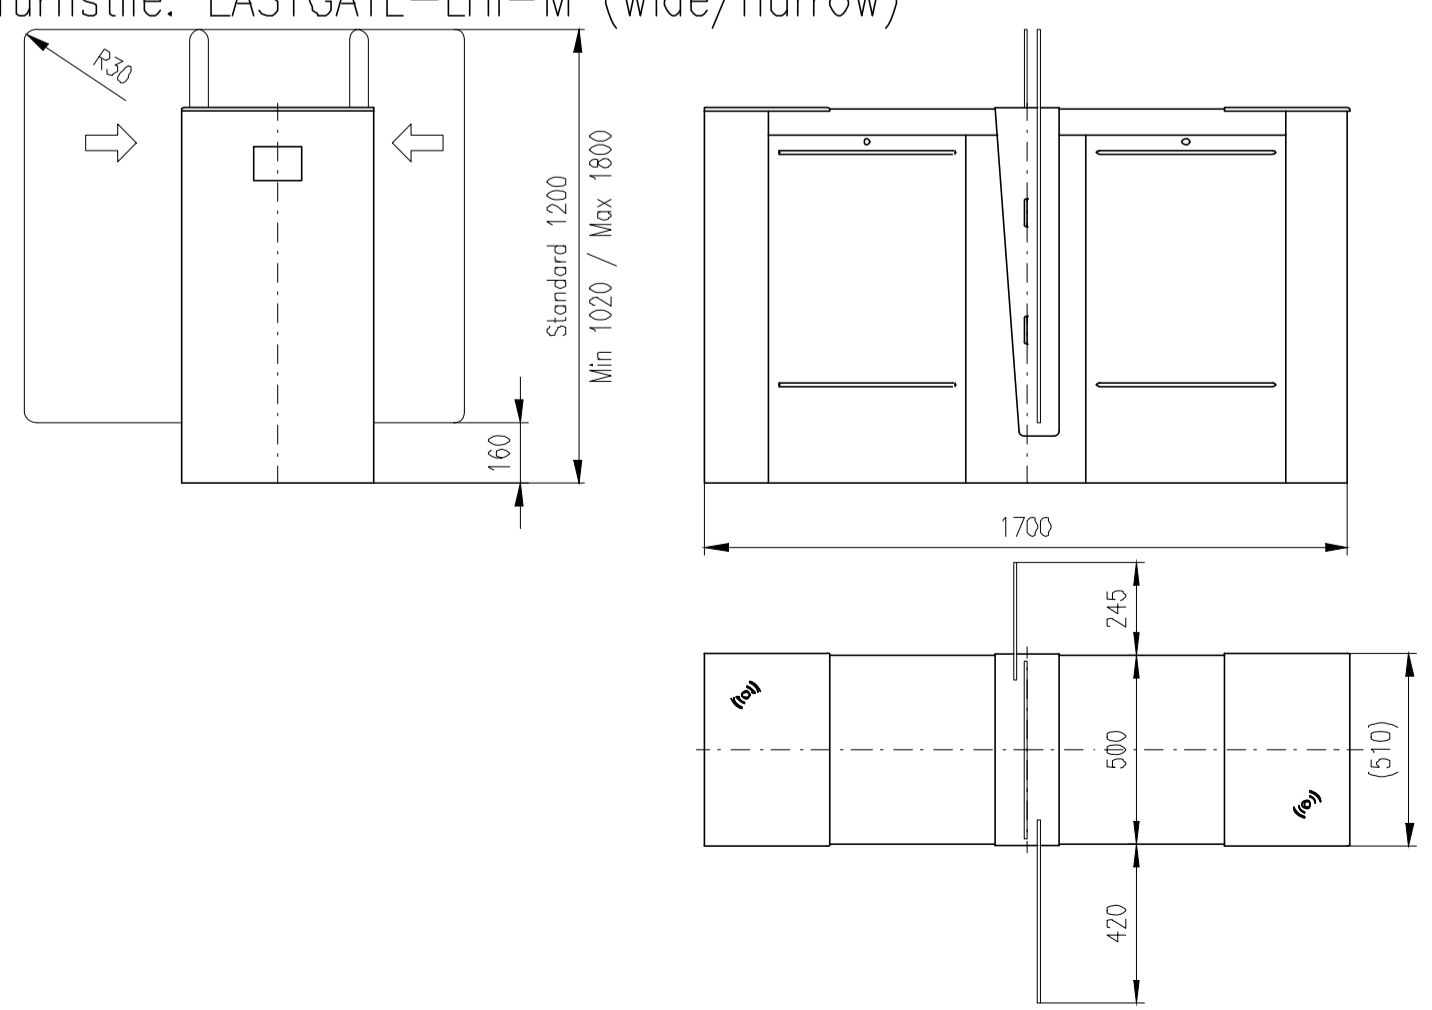

Turnstile: EASYGATE-LH-S (narrow)

Turnstile: EASYGATE-LH-M (narrow)

Turnstile: EASYGATE-LHI-M (wide)

Turnstile: EASYGATE-LHI-S (wide)

Turnstile: EASYGATE-LHI-M (wide/narrow)

Design of turnstiles: EASYGATE-FL and FH (Toughened glass 10mm)