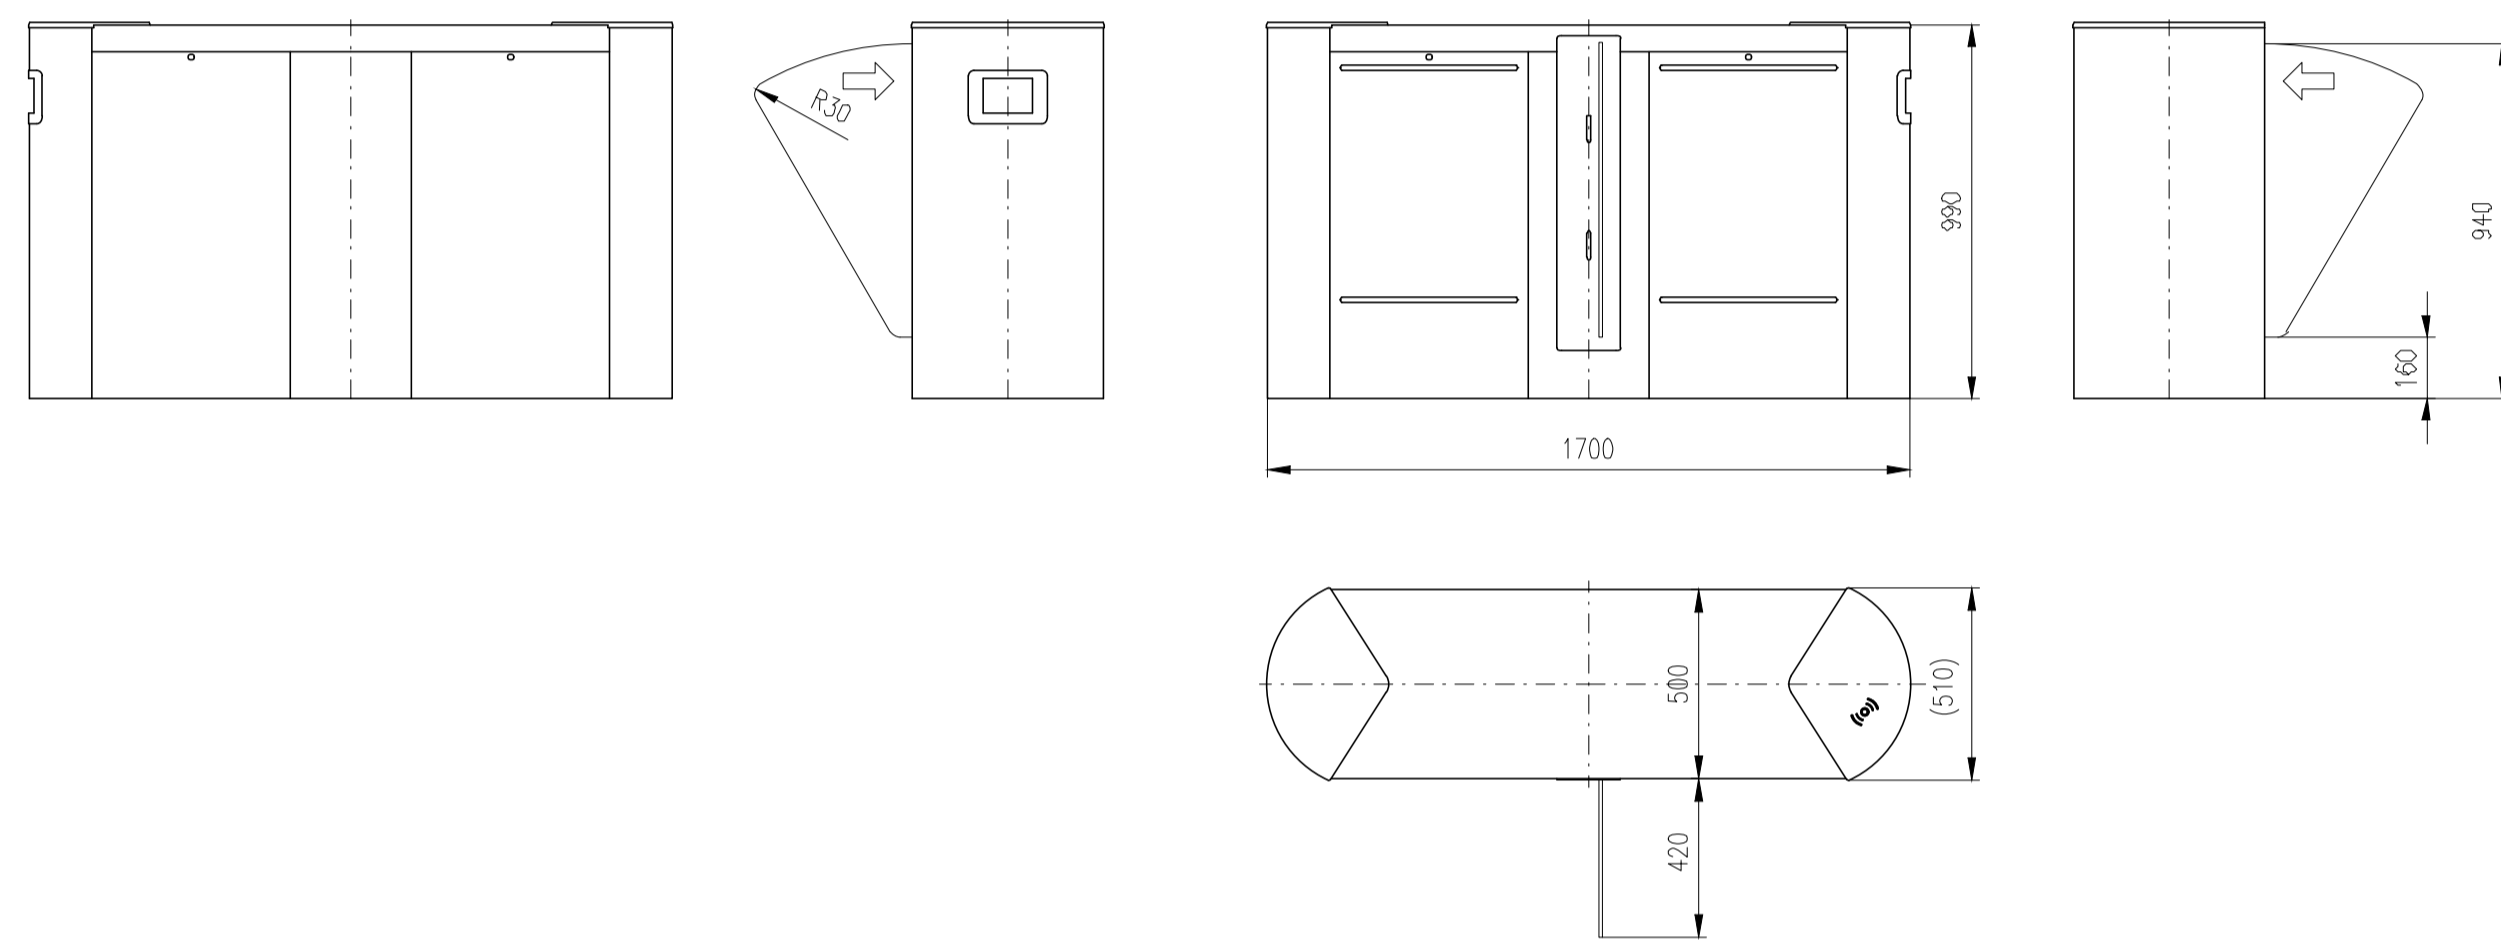

TUEGA

DATUM	SCALE	FORMAT
March 2015	1:20	A1

Turnstile: EASYGATE-FL-S (narrow)

Turnstile: EASYGATE-FL-M (narrow)

Turnstile: EASYGATE-FLI-M (wide)

Turnstile: EASYGATE-FLI-S (wide)

Turnstile: EASYGATE-FLI-M (wide/narrow)