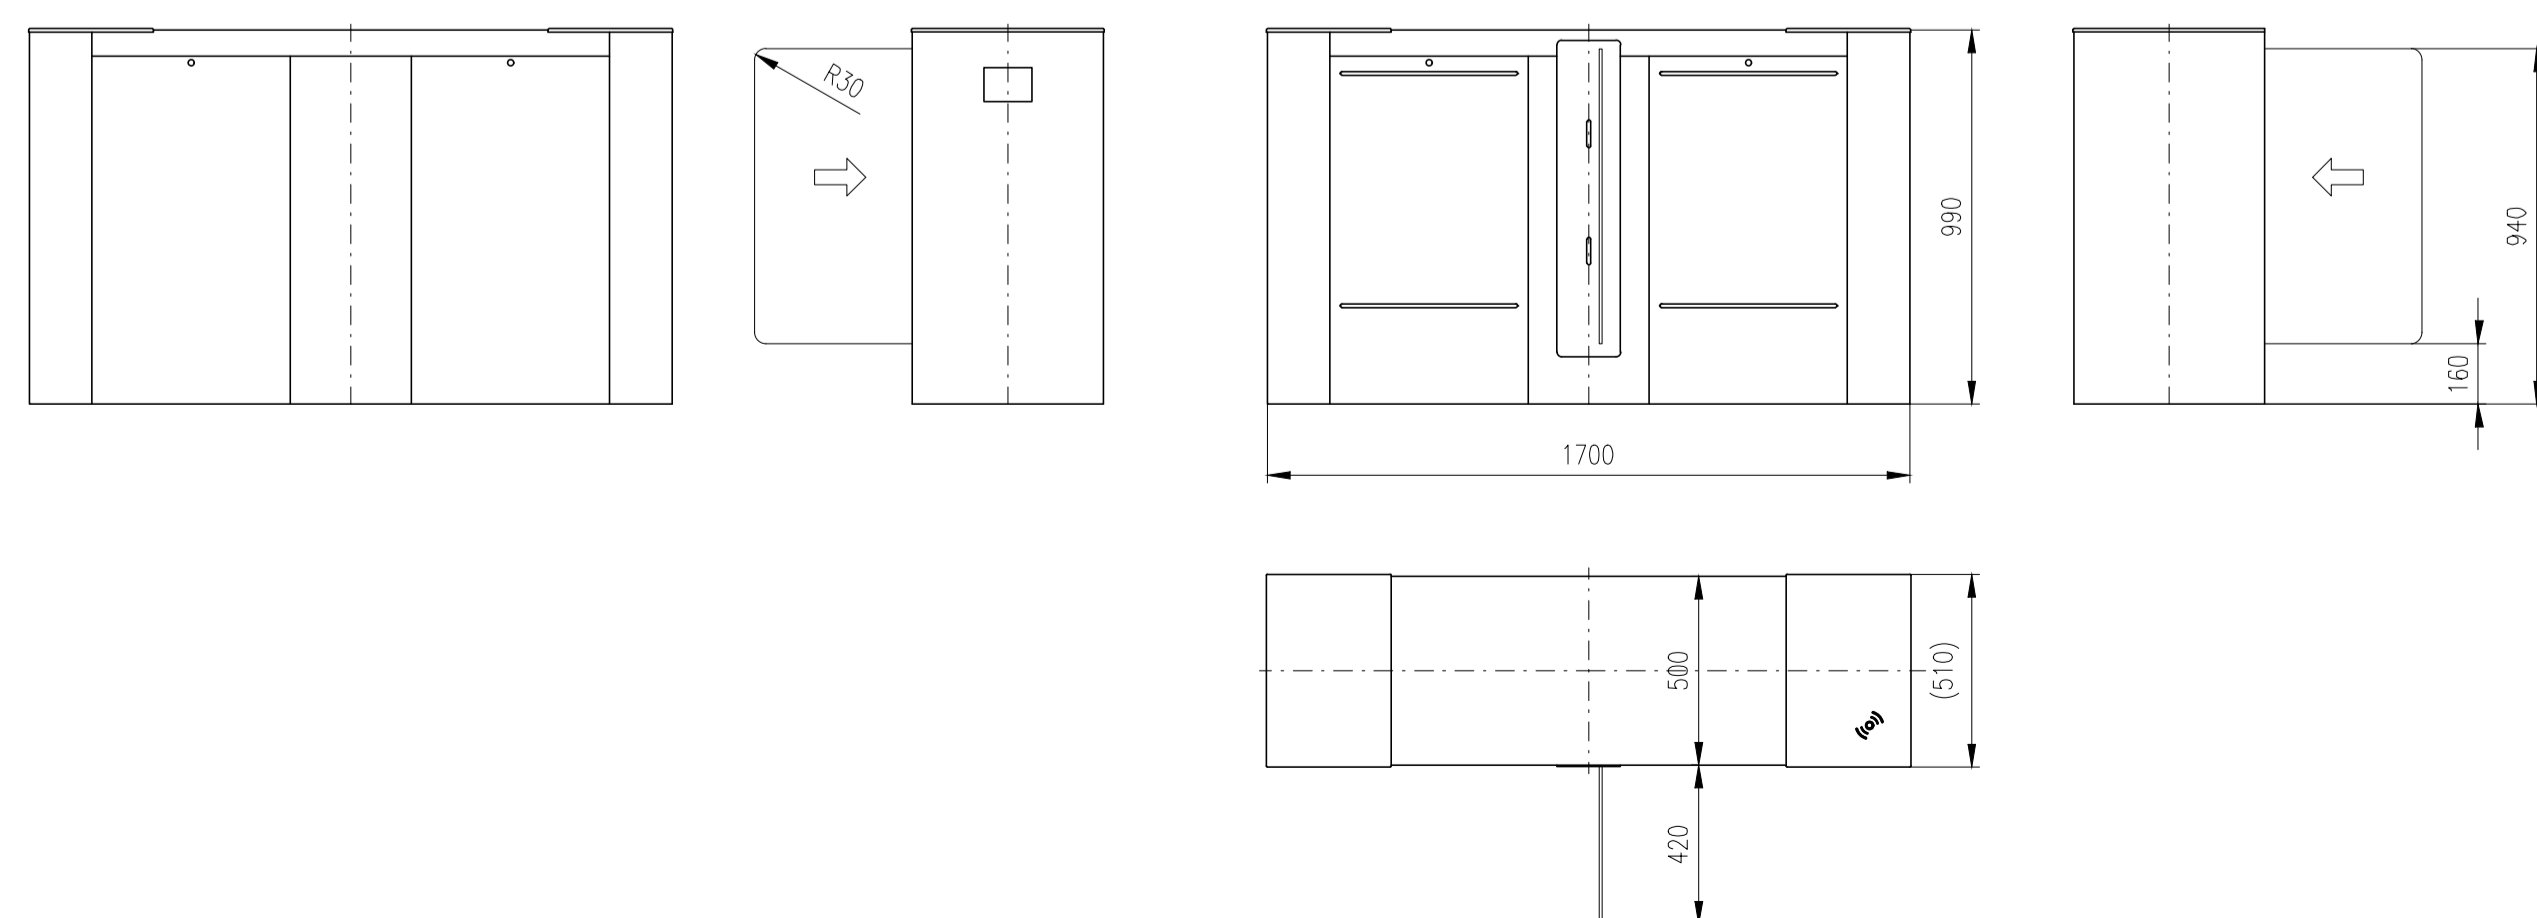

Turnstile: EASYGATE-LH-S (narrow)

Turnstile: EASYGATE-LH-M (narrow)

Turnstile: EASYGATE-LHI-M (wide)

Turnstile: EASYGATE-LHI-S (wide)

Turnstile: EASYGATE-LHI-M (wide/narrow)

Design of turnstiles: EASYGATE-LX and LH (Toughened glass 8mm)