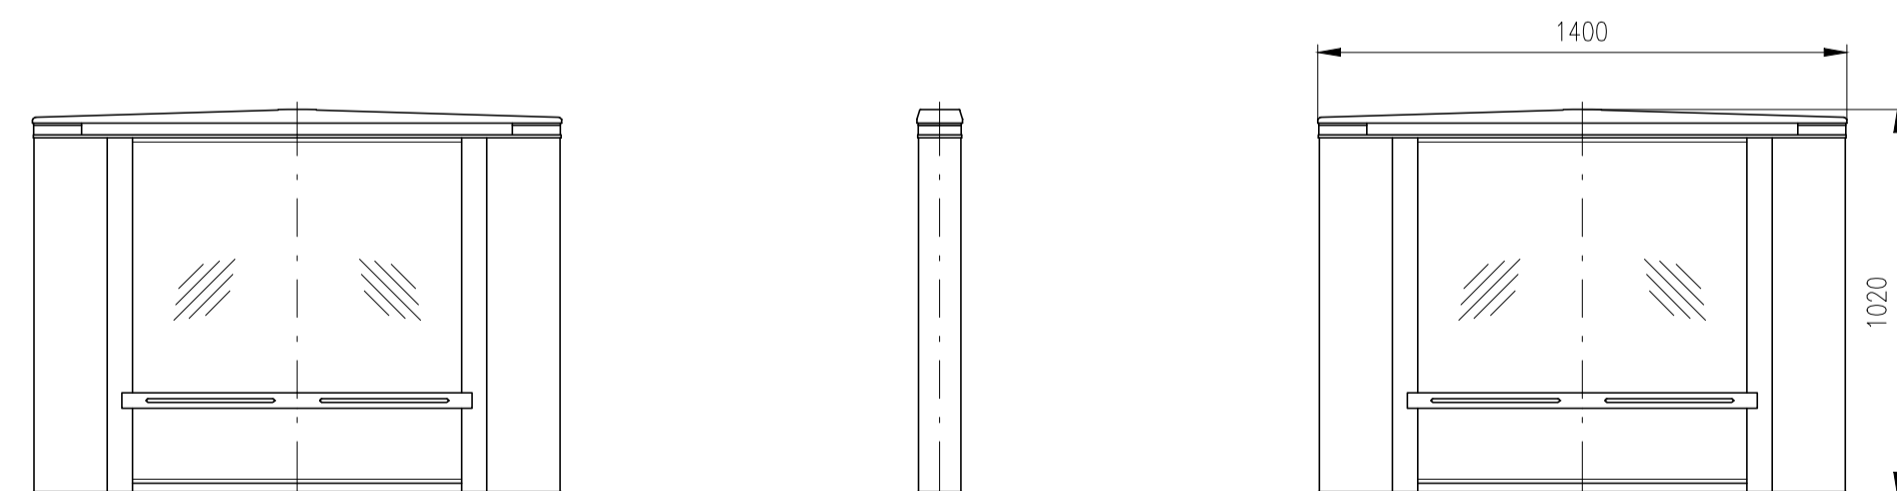

Without bottom senzors

Without bottom senzors

Without bottom senzors

Without bottom senzors

Turnstile: EasyGate-Elite-M-0W (Top-Corian)

Turnstile: EasyGate-Elite-S-0W (Top-Corian)

Without bottom senzors

Without bottom senzors