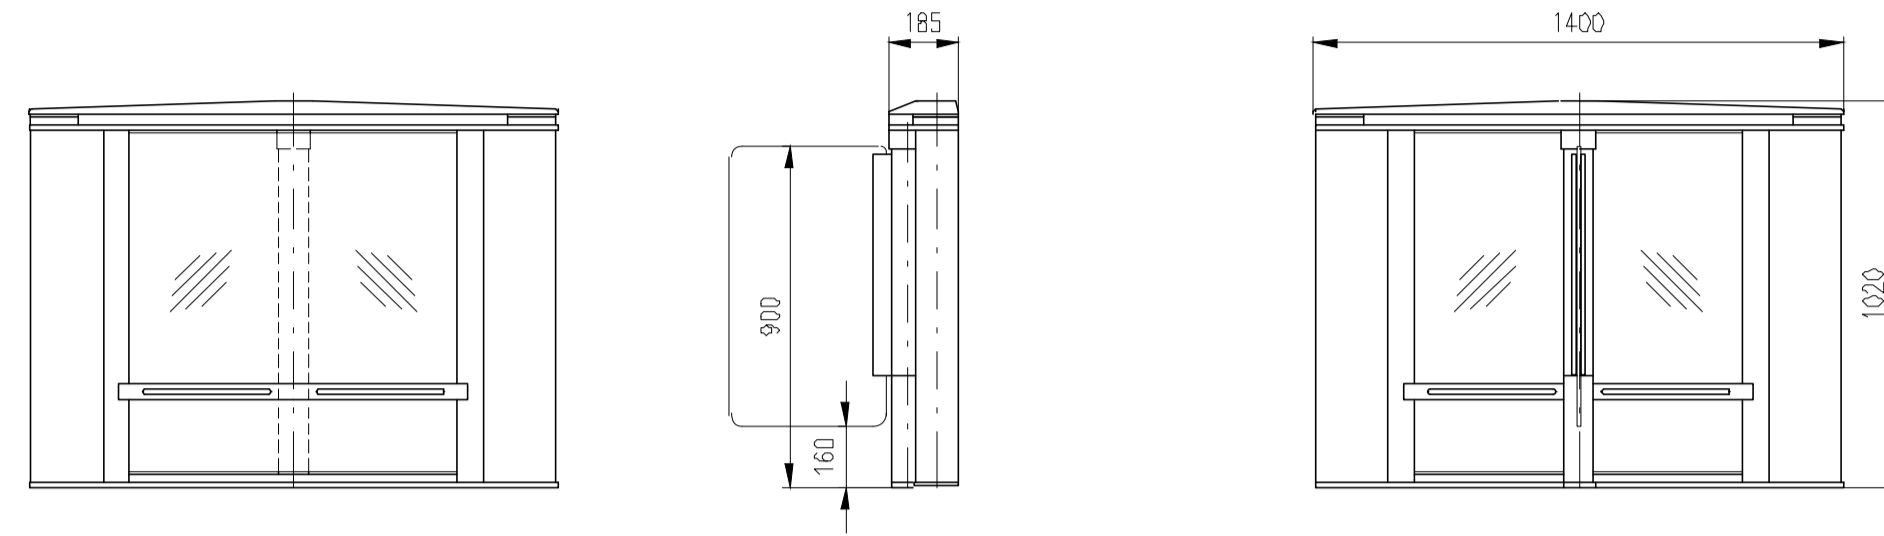

Turnstile: EasyGate-Elite-M-1W (Top-Corian)