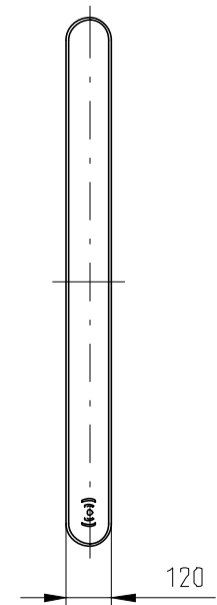

Design of turnstiles: EASYGATE-Elite (selection heights wings)

Design of turnstiles: EASYGATE-Elite (selection of passage width)

Design of turnstiles: EASYGATE-Elite (Top: Glass/Wing: toughened glass 10mm/infill glass panel 6mm)

TUEGA

DATE	SCALE	FORMAT
April 2017	1:20	A1

Turnstile: EasyGate-Elite-M-2W (Top-Corian)

Turnstile: EasyGate-Elite-M-1W (Top-Corian)

Turnstile: EasyGate-Elite-S-1W (Top-Corian)

Without bottom senzors

Without bottom senzors

Without bottom senzors

Without bottom senzors

Without bottom senzors

Without bottom senzors

Turnstile: EasyGate-Elite-M-0W (Top-Corian)

Turnstile: EasyGate-Elite-S-0W (Top-Corian)

Without bottom senzors

Without bottom senzors

Without bottom senzors

Without bottom senzors

Design of turnstiles: EASYGATE-Elite (Top: Corian/Wing: toughened glass 10mm/side panels: solid stainless steel)

TUEGA

DATE	SCALE	FORMAT
April 2017	1:20	A1

Turnstile: EasyGate-Elite-M-2W (Top-Corian)