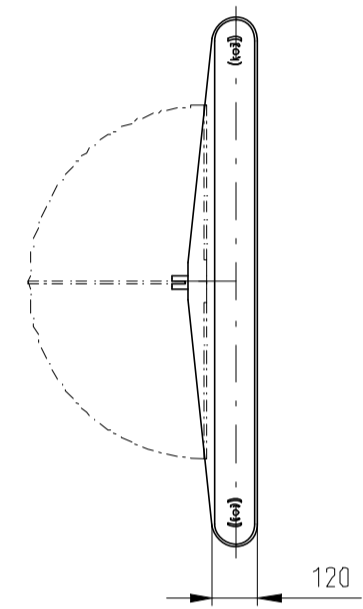

Without bottom senzors