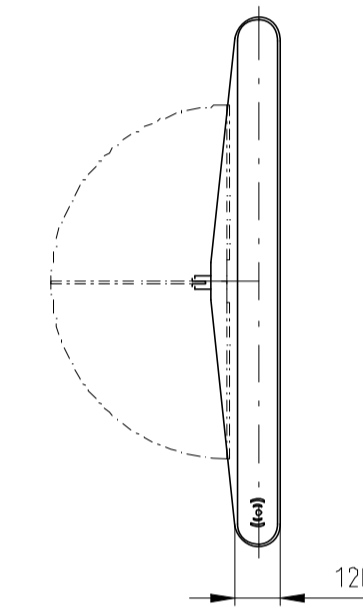

Without bottom senzors