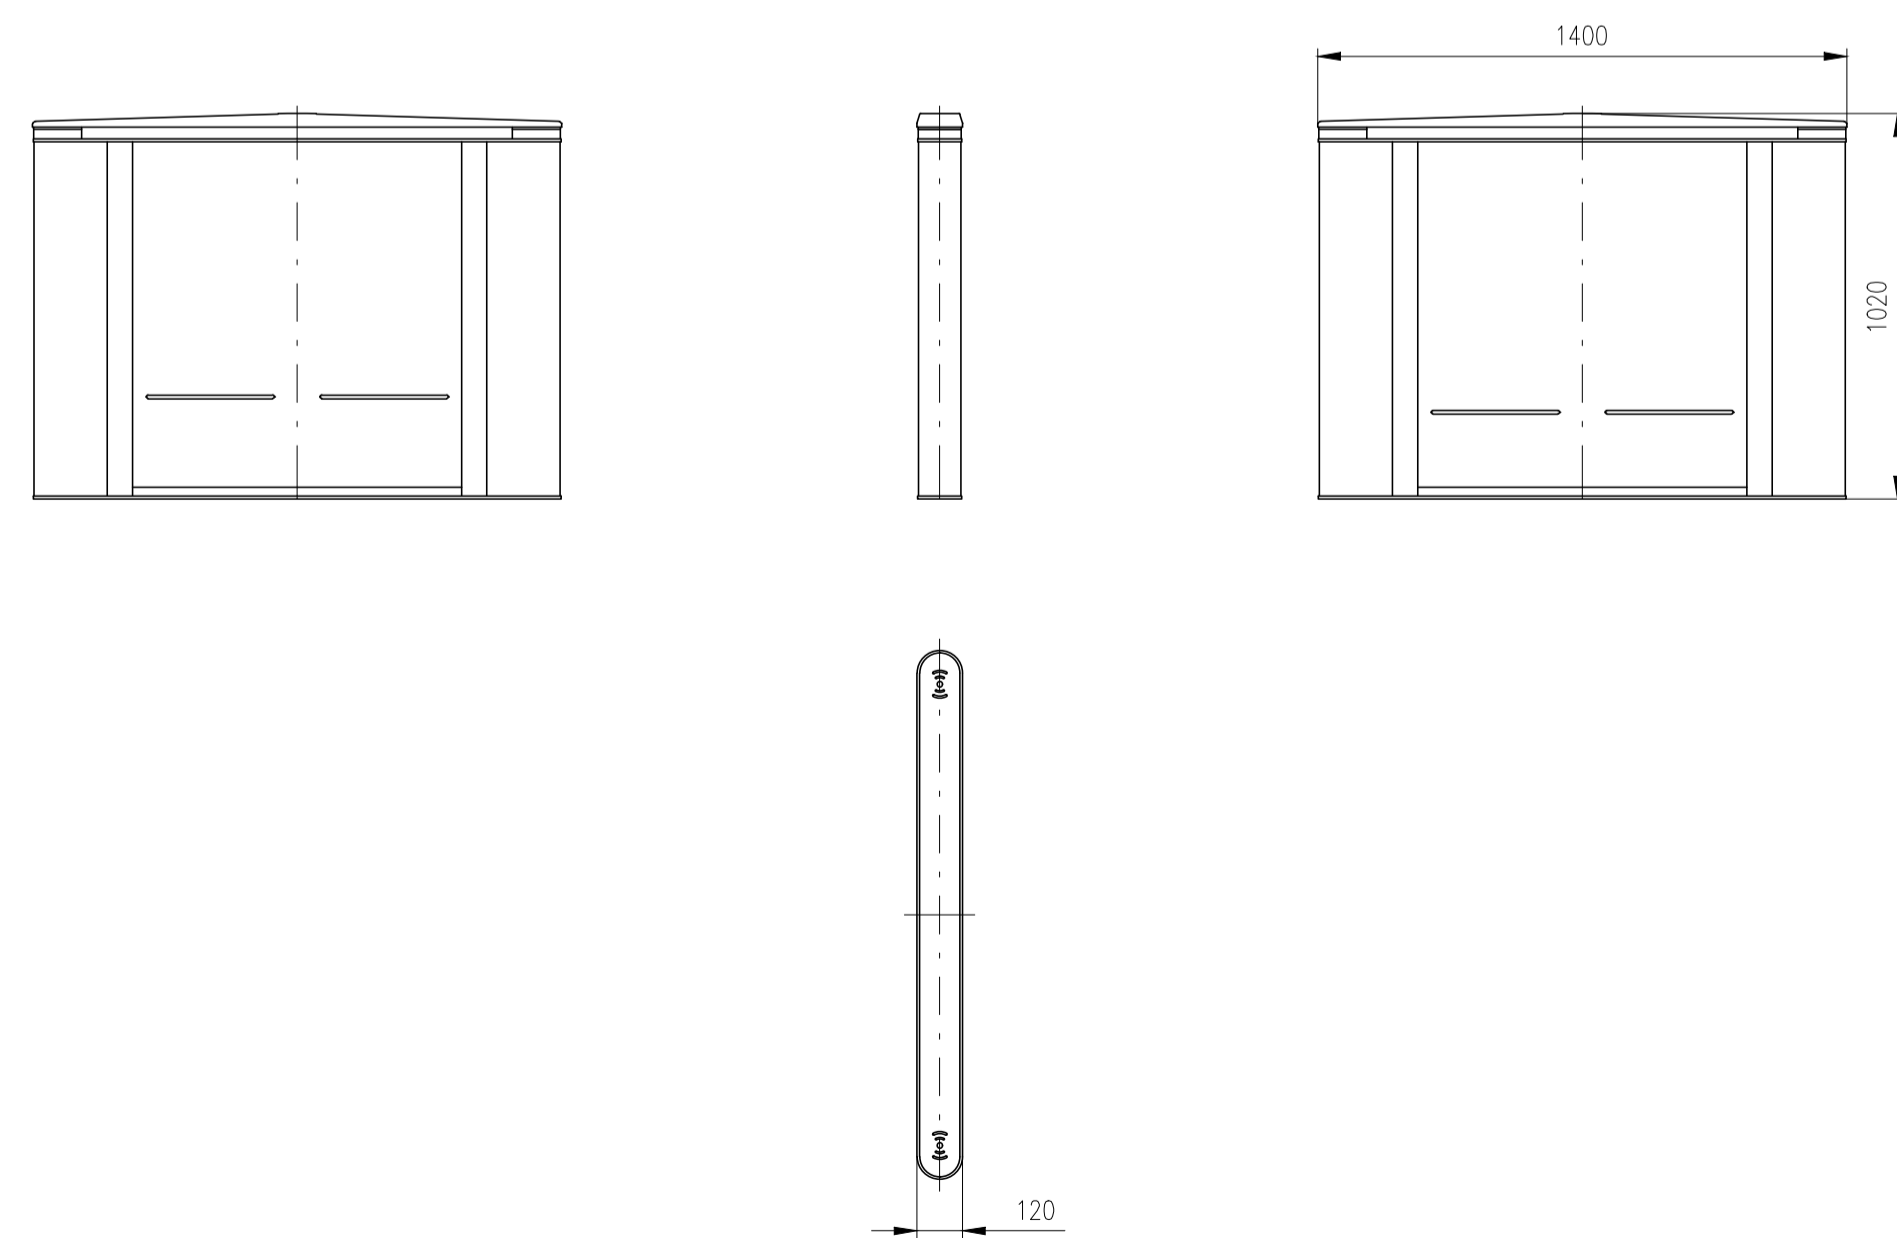

Turnstile: EasyGate-Elite-M-0W (Top-Corian)