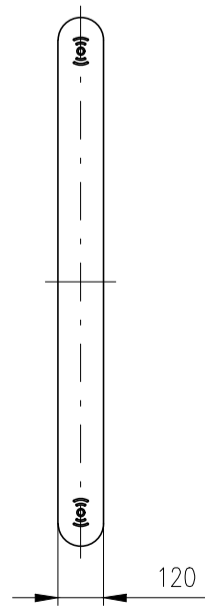

Design of turnstiles: EASYGATE-Elite (selection heights wings)

Design of turnstiles: EASYGATE-Elite (selection of passage width)

Design of turnstiles: EASYGATE-Elite (Top: Glass/Wing: toughened glass 10mm/infill glass panel 6mm)

Turnstile: EasyGate-Elite-M-2W (Top-Glass)

Turnstile: EasyGate-Elite-M-1W (Top-Glass)

Turnstile: EasyGate-Elite-S-1W (Top-Glass)

Without bottom sensors

Without bottom sensors

Without bottom sensors

Without bottom sensors

Without bottom sensors

Without bottom sensors

Turnstile: EasyGate-Elite-M-OW (Top-Glass)

Turnstile: EasyGate-Elite-S-OW (Top-Glass)

Without bottom sensors

Without bottom sensors

Without bottom sensors

Without bottom sensors

Design of turnstiles: EASYGATE-Elite (Top: Glass/Wing: toughened glass 10mm/side panels: solid stainless steel)

TUEGA

DATE	SCALE	FORMAT
April 2017	1:20	A1

Turnstile: EasyGate-Elite-M-2W (Top-Glass)

Turnstile: EasyGate-Elite-M-1W (Top-Glass)