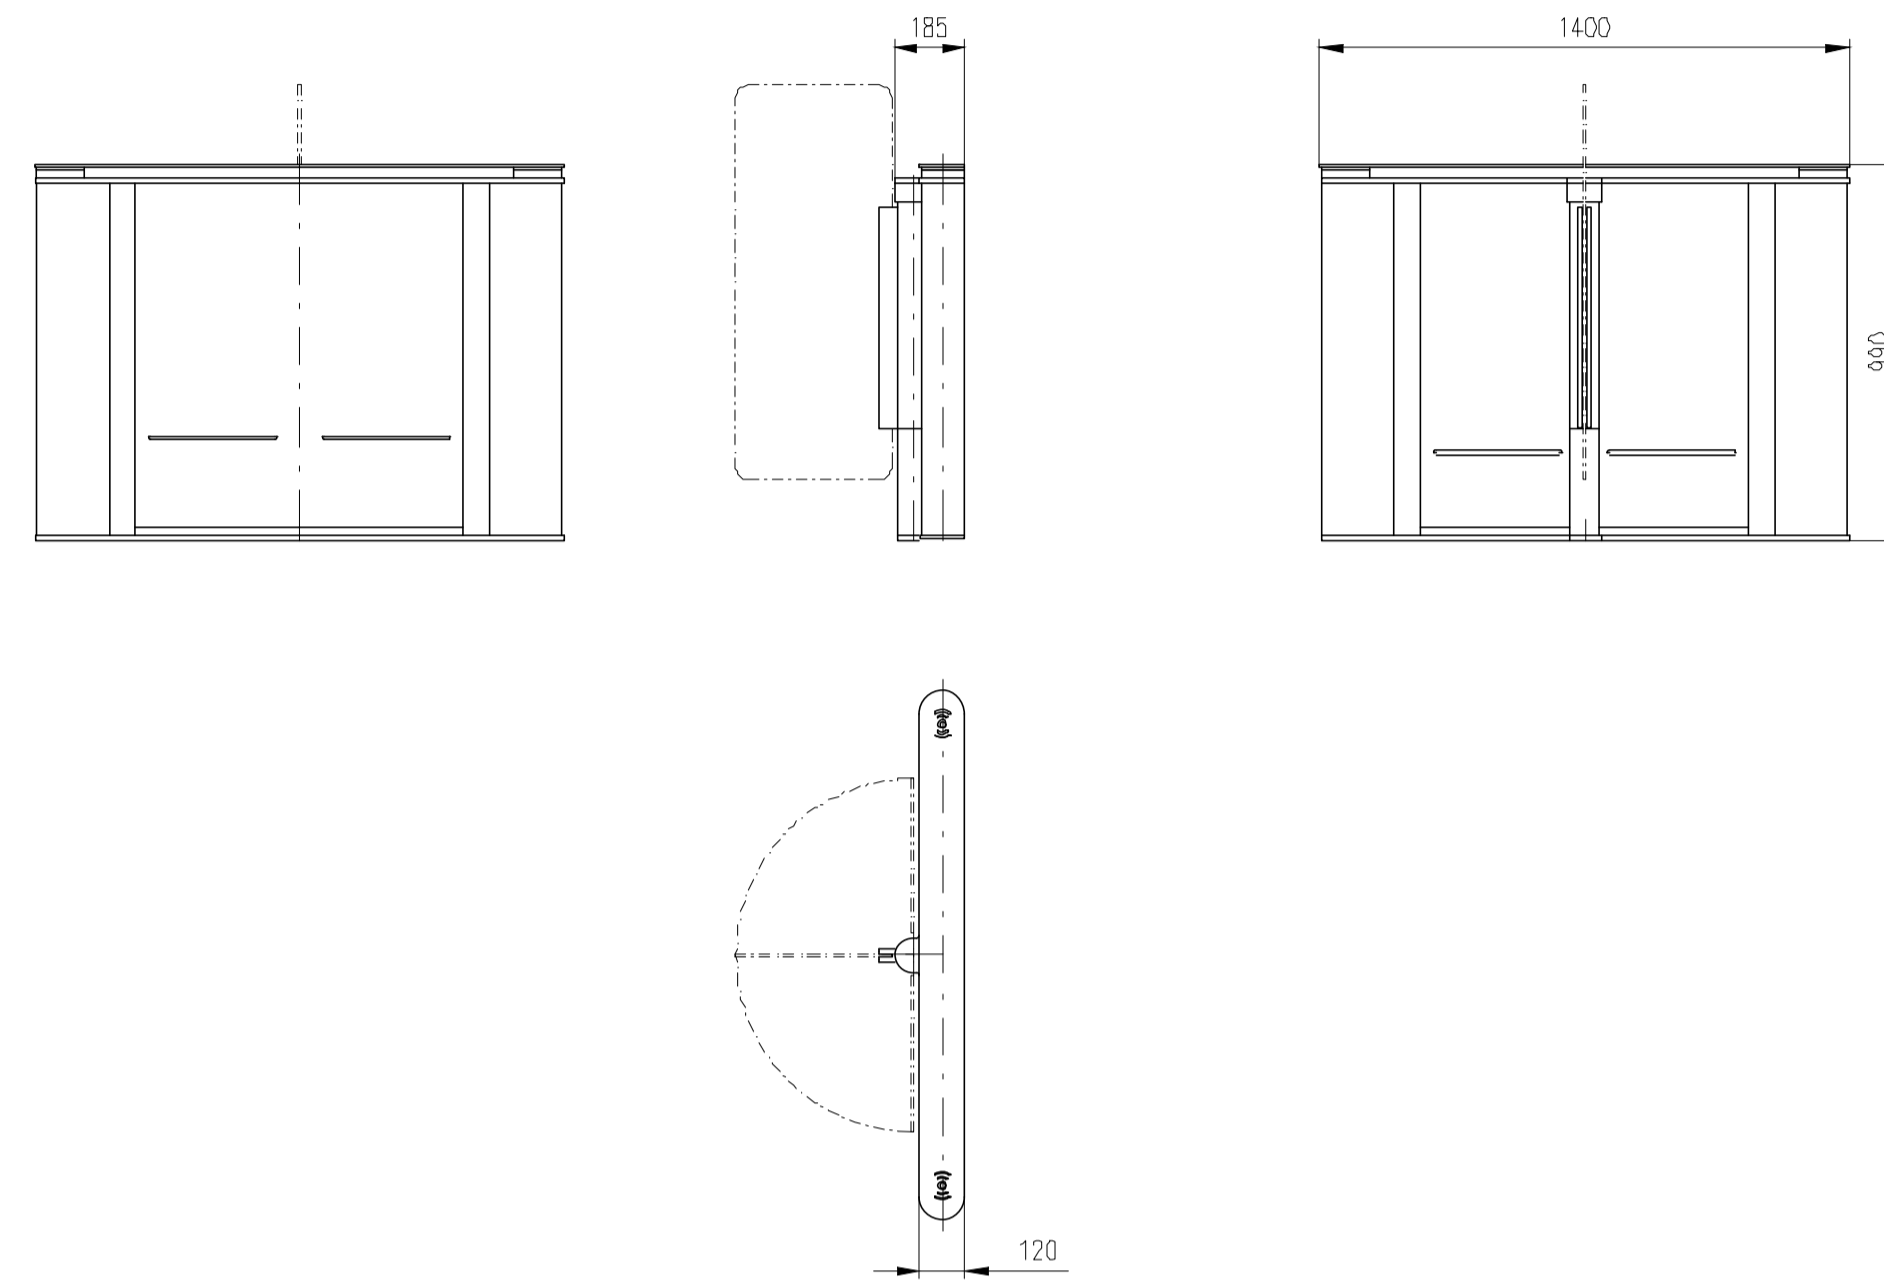

Design of turnstiles: EASYGATE-Elite (Top: Glass/Wing: toughened glass 10mm/side panels: solid stainless steel)

TUEGA

DATE	SCALE	FORMAT
April 2017	1:20	A1

Turnstile: EasyGate-Elite-M-2W (Top-Glass)

Turnstile: EasyGate-Elite-M-1W (Top-Glass)