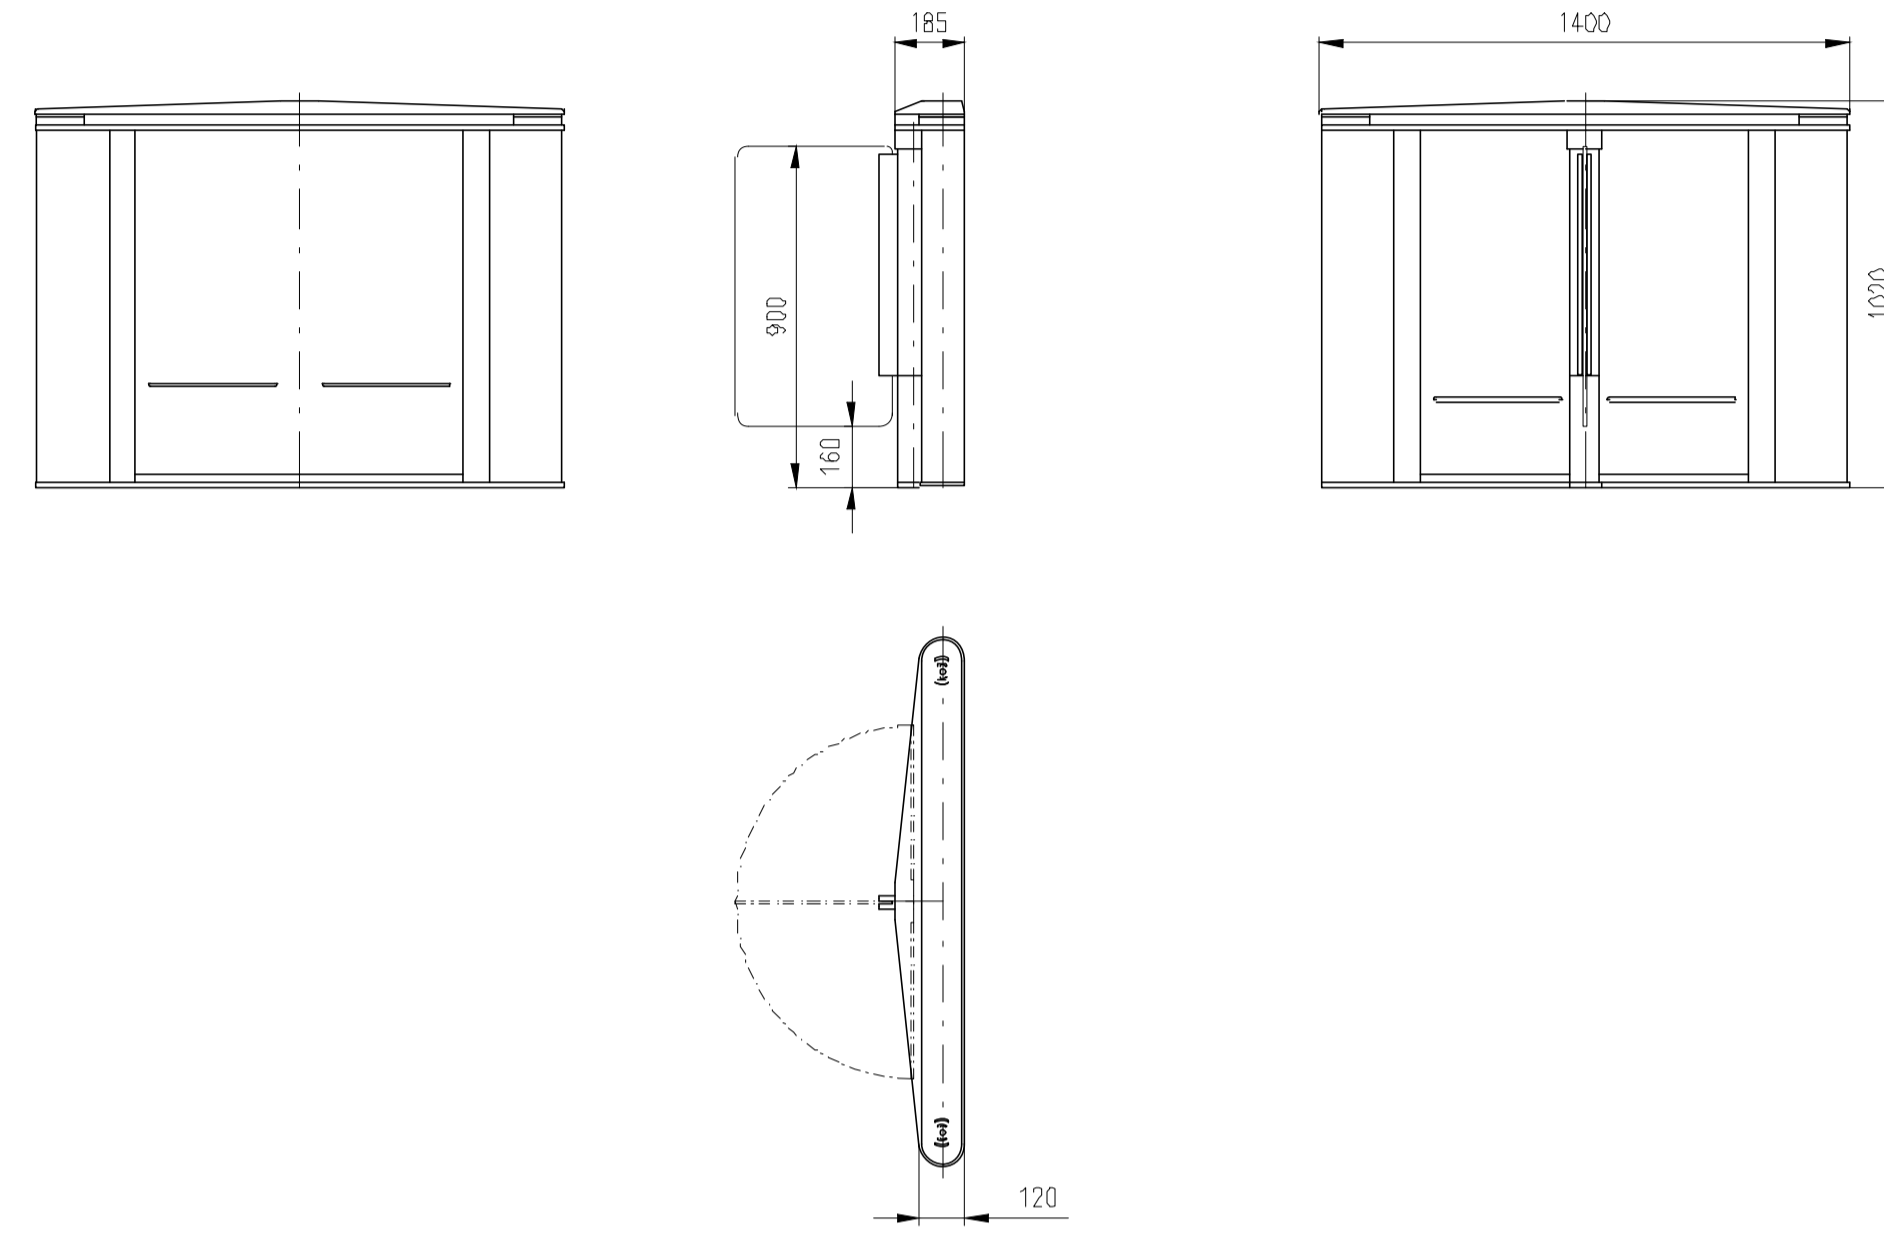

Turnstile: EasyGate-Elite-M-1W (Top-Corian)