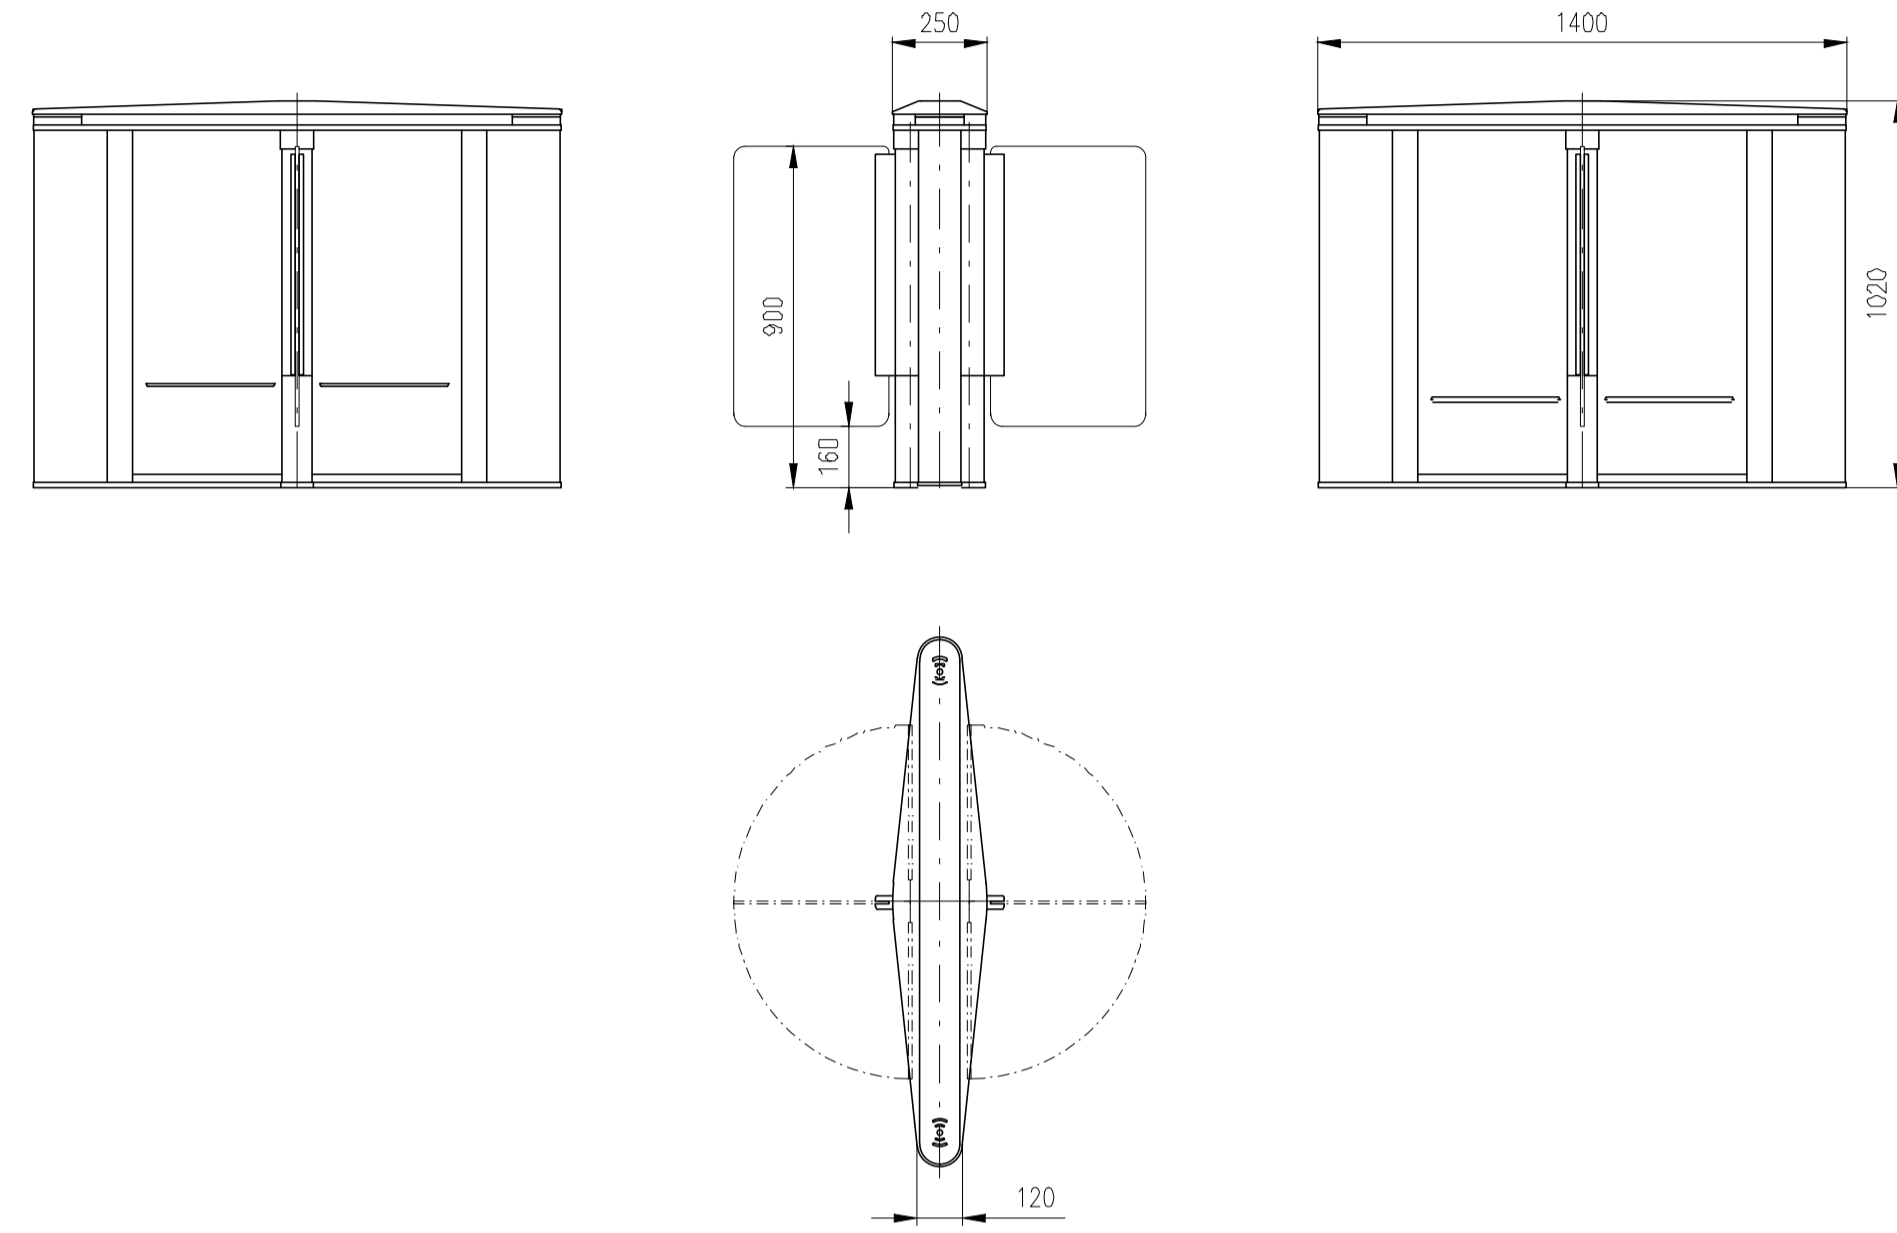

Without bottom senzors

Without bottom senzors

Design of turnstiles: EASYGATE-Elite (Top: Corian/Wing: toughened glass 10mm/side panels: solid stainless steel)

TUEGA

DATE	SCALE	FORMAT
April 2017	1:20	A1

Turnstile: EasyGate-Elite-M-2W (Top-Corian)