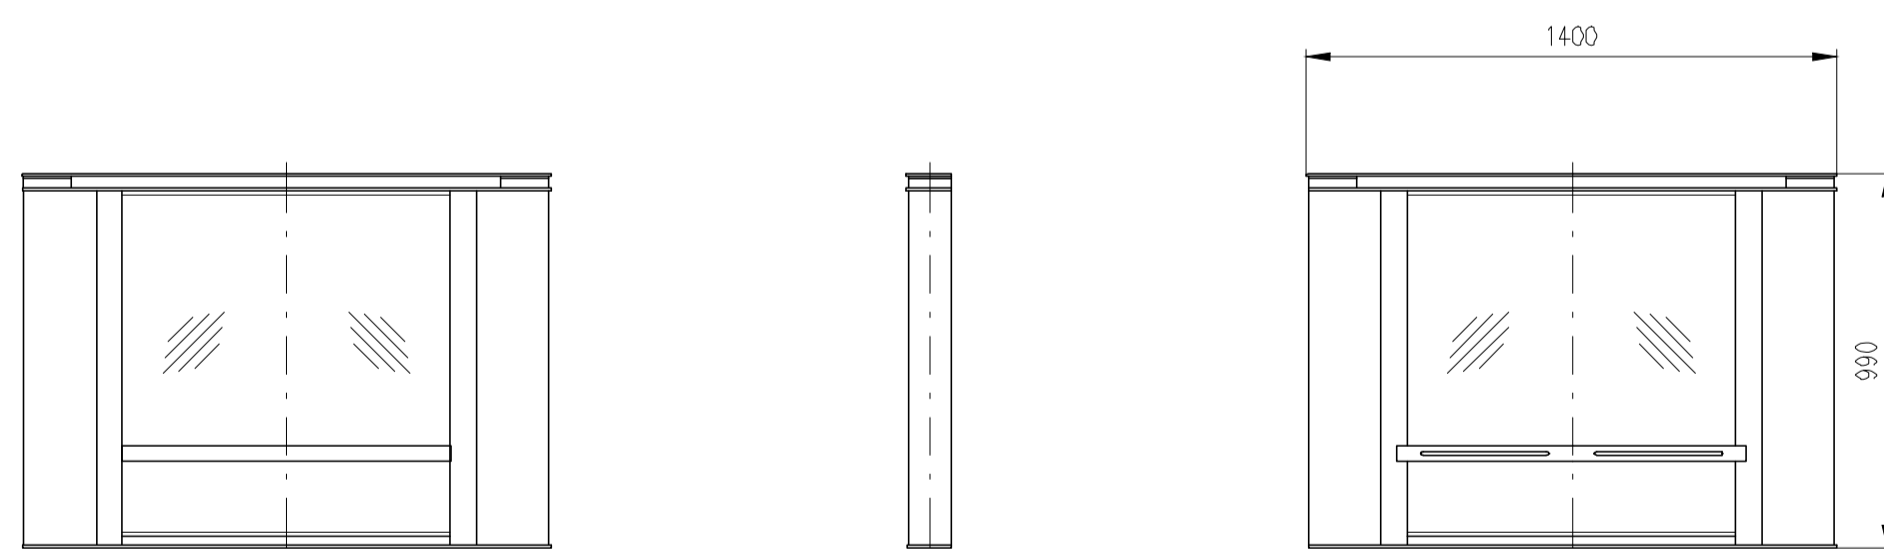

Design of turnstiles: EASYGATE-Elite (Top: Glass/Wing: toughened glass 10mm/infill glass panel 6mm)

Turnstile: EasyGate-Elite-M-2W (Top-Glass)

Turnstile: EasyGate-Elite-M-1W (Top-Glass)

Turnstile: EasyGate-Elite-S-1W (Top-Glass)