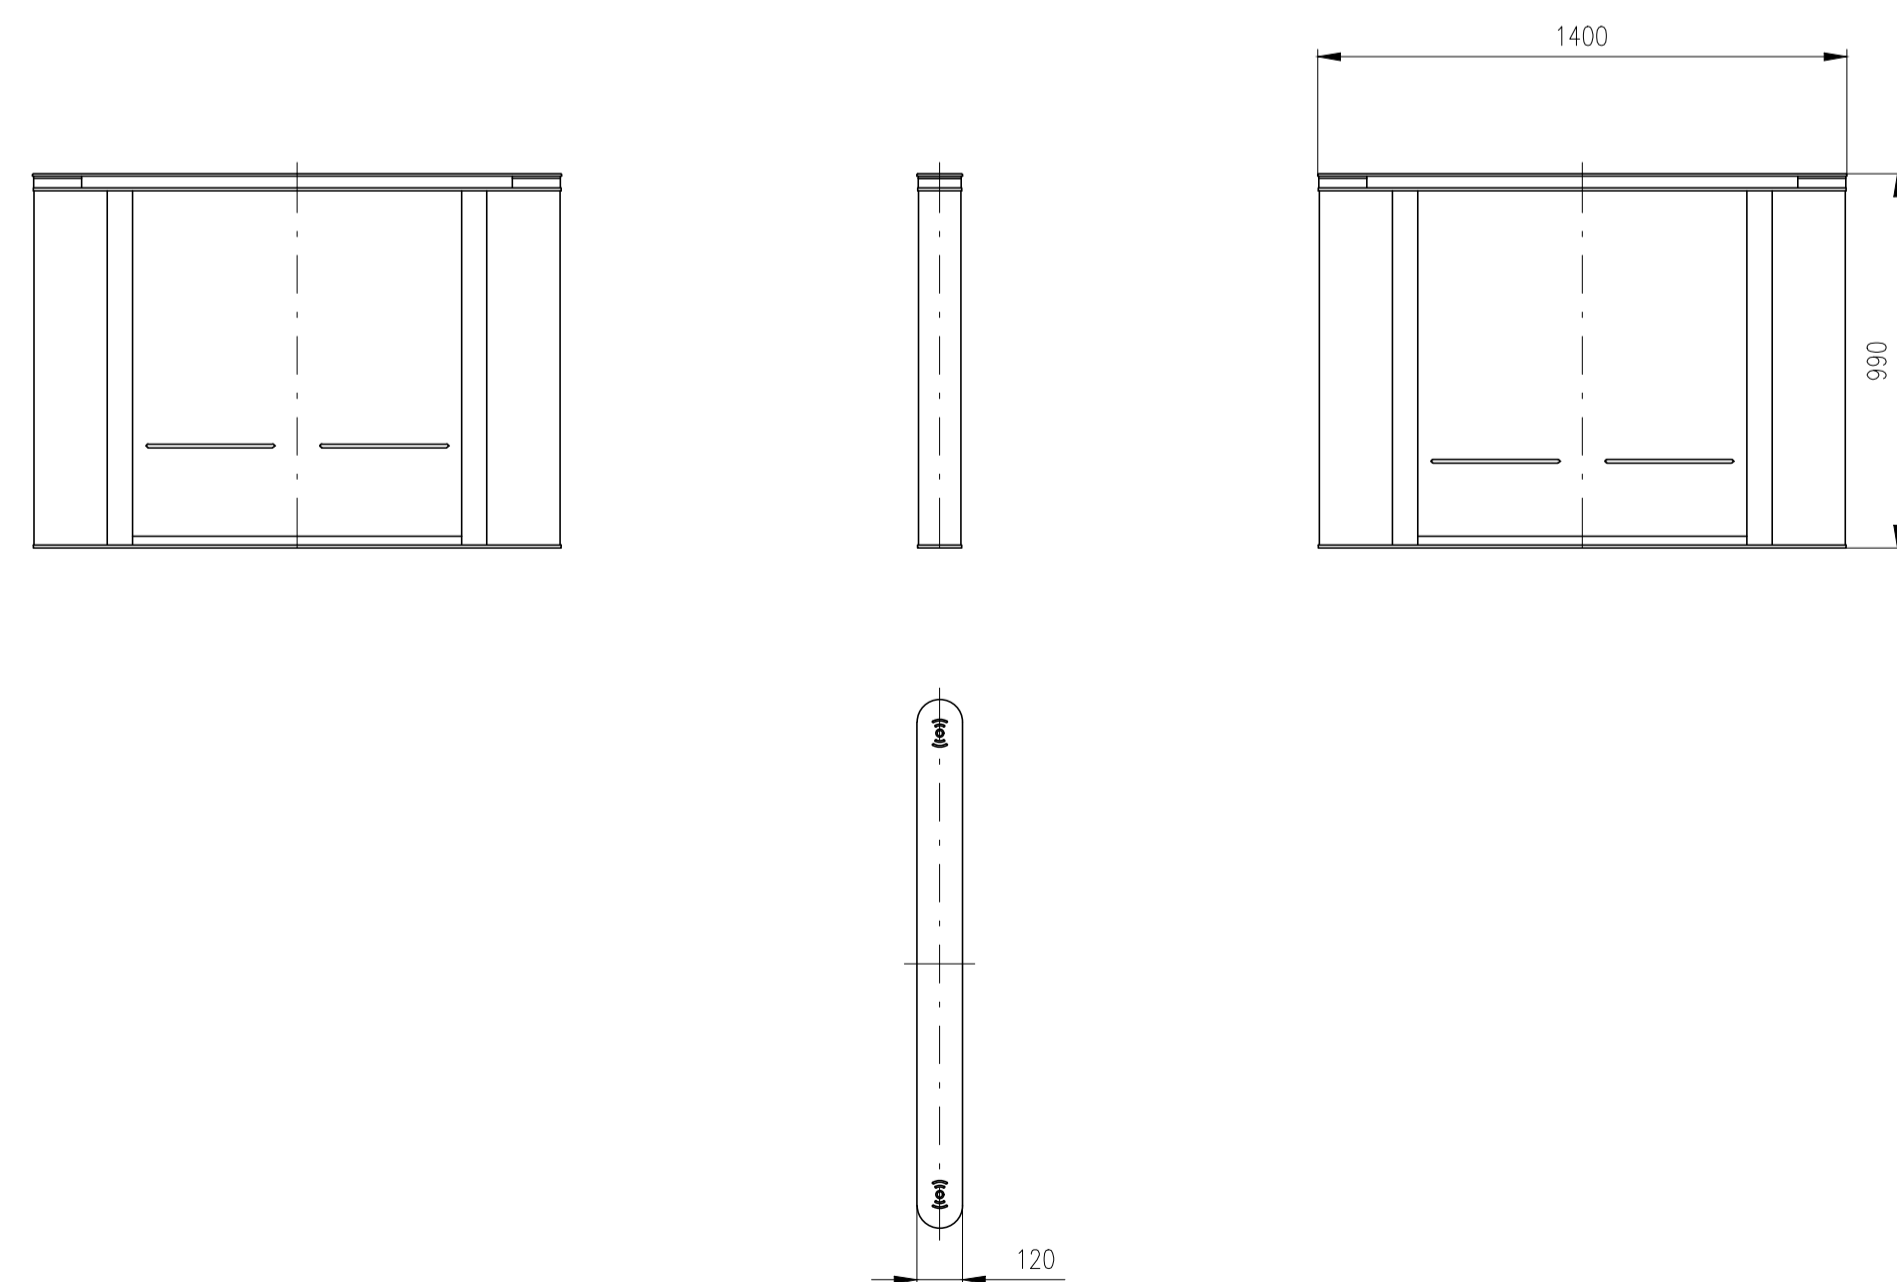

Turnstile: EasyGate-Elite-M-0W (Top-Glass)