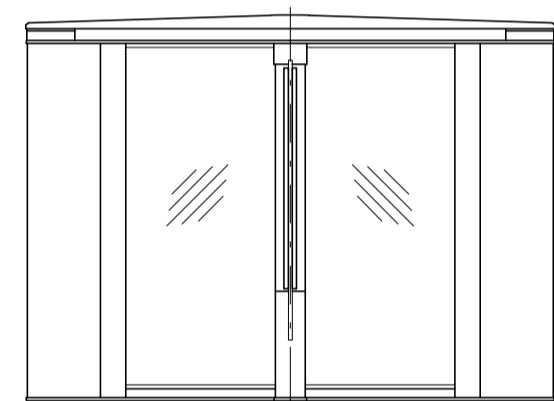

TUEGA

DATE	SCALE	FORMAT
April 2017	1:20	A1

Turnstile: EasyGate-Elite-M-2W (Top-Corian)

Turnstile: EasyGate-Elite-M-1W (Top-Corian)

Turnstile: EasyGate-Elite-S-1W (Top-Corian)

Without bottom senzors

Without bottom senzors