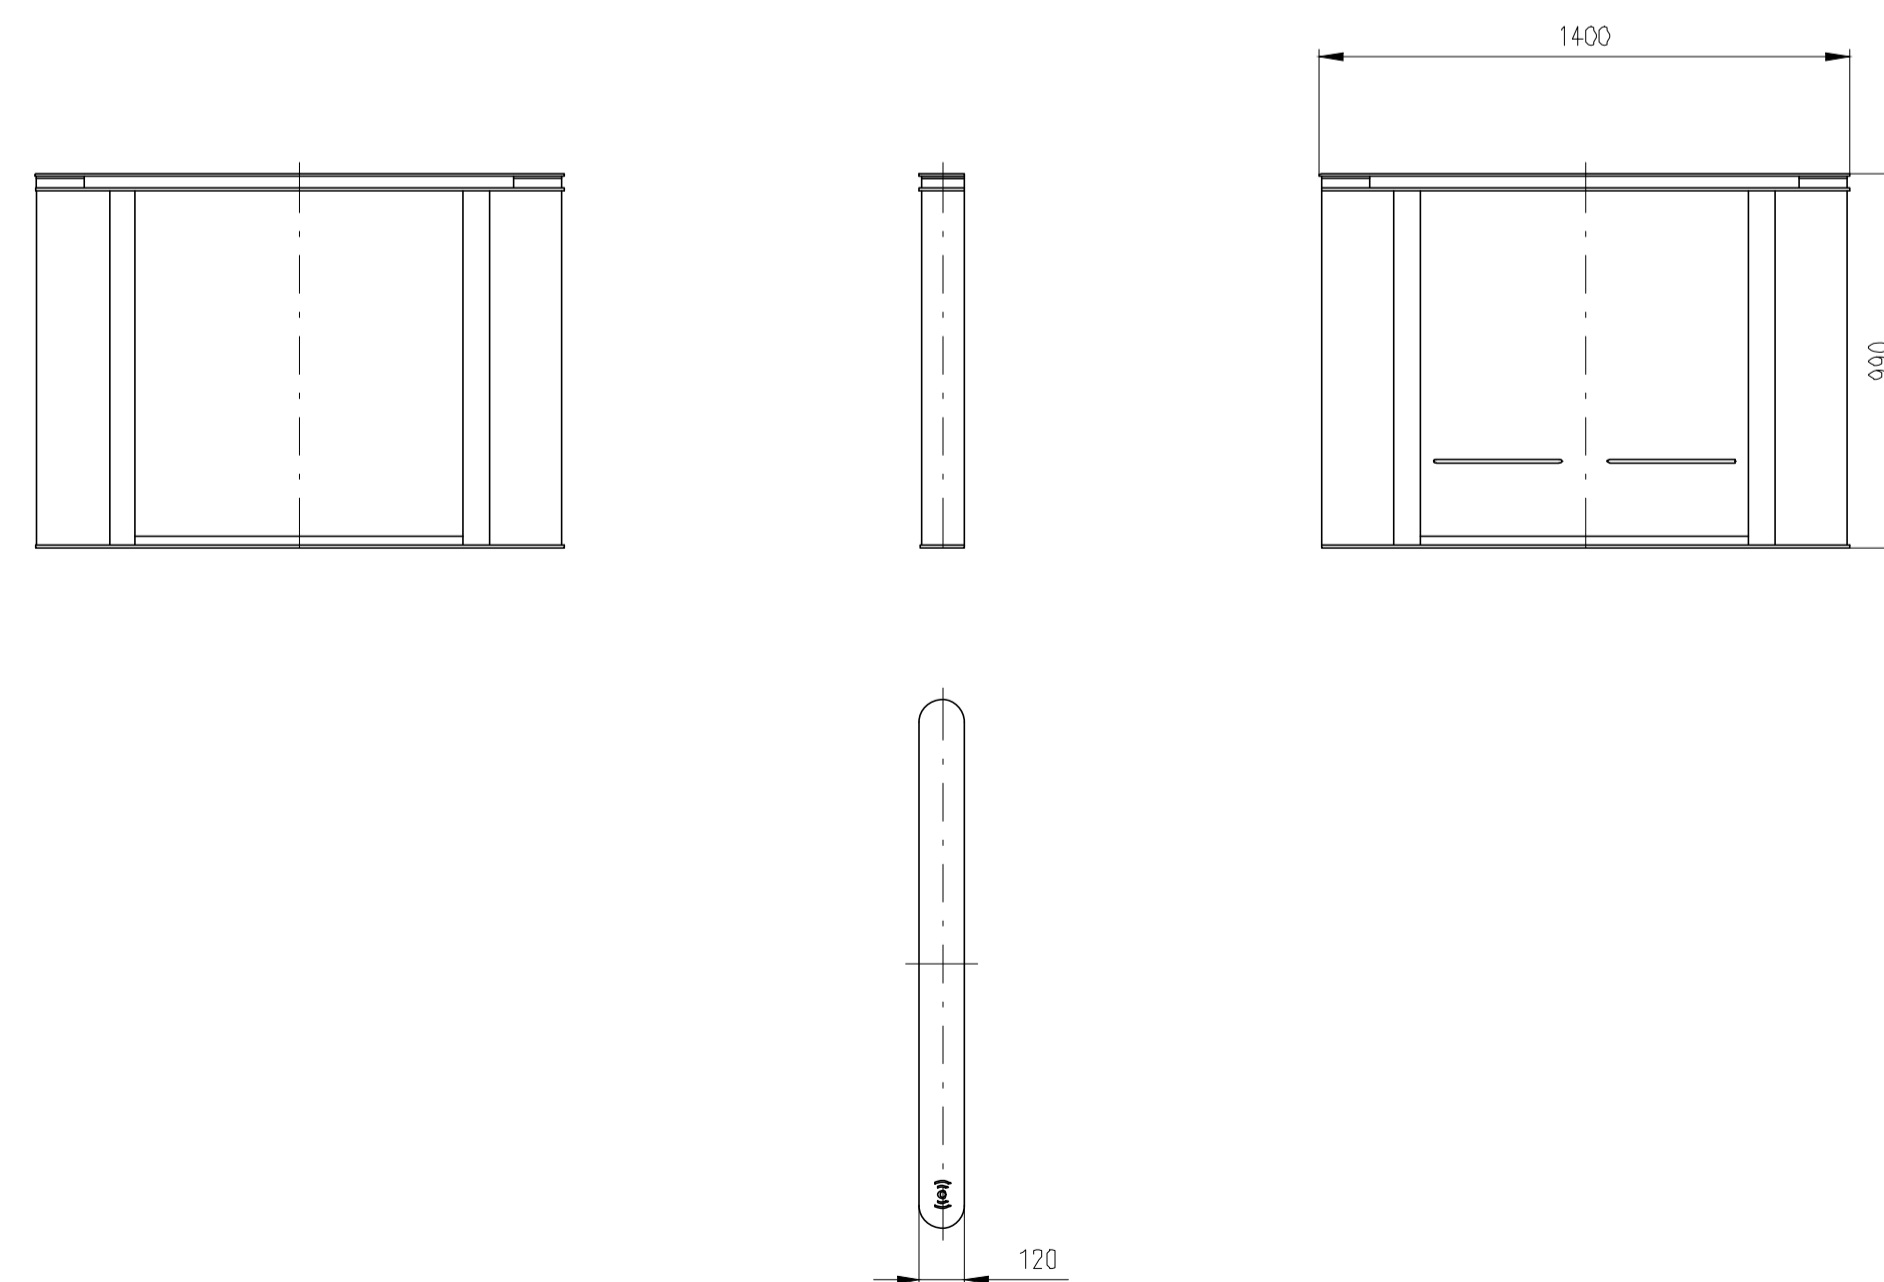

Turnstile: EasyGate-Elite-S-0W (Top-Glass)