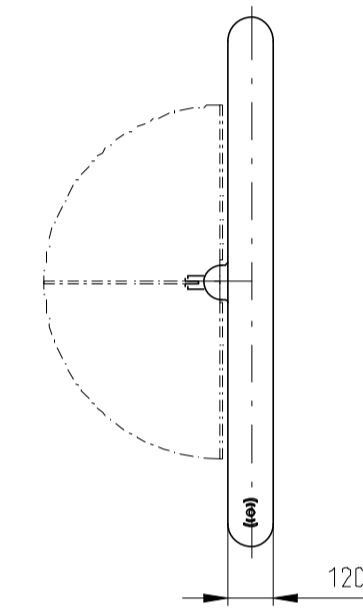

Design of turnstiles: EASYGATE-Elite (selection heights wings)

Design of turnstiles: EASYGATE-Elite (selection of passage width)

Design of turnstiles: EASYGATE-Elite (Top: Glass/Wing: toughened glass 10mm/infill glass panel 6mm)

Turnstile: EasyGate-Elite-M-2W (Top-Glass)

Turnstile: EasyGate-Elite-M-1W (Top-Glass)

Turnstile: EasyGate-Elite-S-1W (Top-Glass)

Without bottom sensors

Without bottom sensors

Without bottom sensors

Without bottom sensors

Without bottom sensors

Without bottom sensors

Turnstile: EasyGate-Elite-M-OW (Top-Glass)

Turnstile: EasyGate-Elite-S-OW (Top-Glass)

Without bottom sensors

Without bottom sensors

Without bottom sensors

Without bottom sensors

Design of turnstiles: EASYGATE-Elite (Top: Glass/Wing: toughened glass 10mm/side panels: solid stainless steel)

TUEGA

DATE	SCALE	FORMAT
April 2017	1:20	A1

Turnstile: EasyGate-Elite-M-2W (Top-Glass)

Turnstile: EasyGate-Elite-M-1W (Top-Glass)