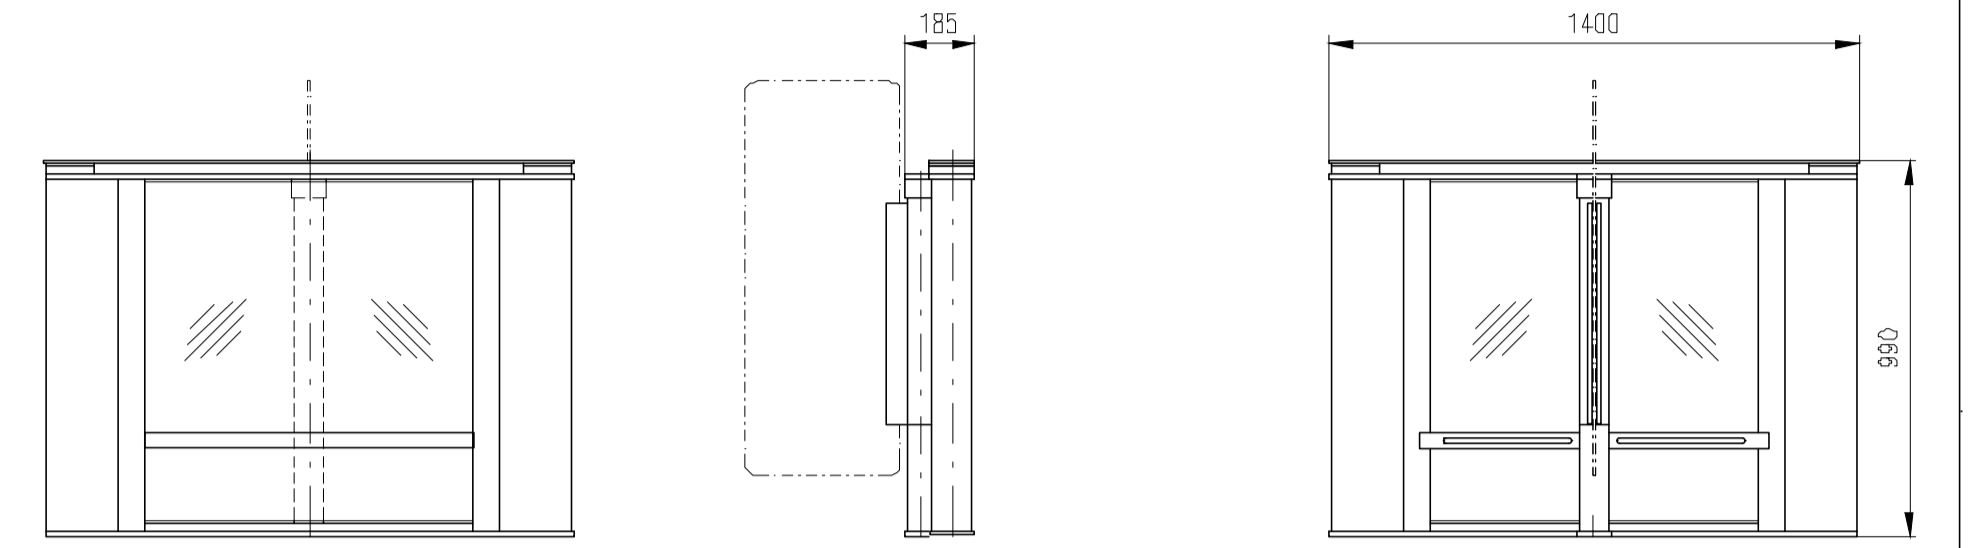

Design of turnstiles: EASYGATE-Elite (Top: Glass/Wing: toughened glass 10mm/infill glass panel 6mm)

Turnstile: EasyGate-Elite-M-2W (Top-Glass)

Turnstile: EasyGate-Elite-M-1W (Top-Glass)

Turnstile: EasyGate-Elite-S-1W (Top-Glass)