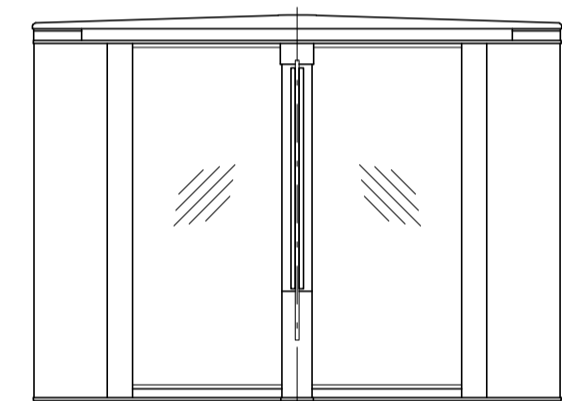

TUEGA

DATE	SCALE	FORMAT
April 2017	1:20	A1

Turnstile: EasyGate-Elite-M-2W (Top-Corian)

Turnstile: EasyGate-Elite-M-1W (Top-Corian)

Turnstile: EasyGate-Elite-S-1W (Top-Corian)

Without bottom senzors

Without bottom senzors