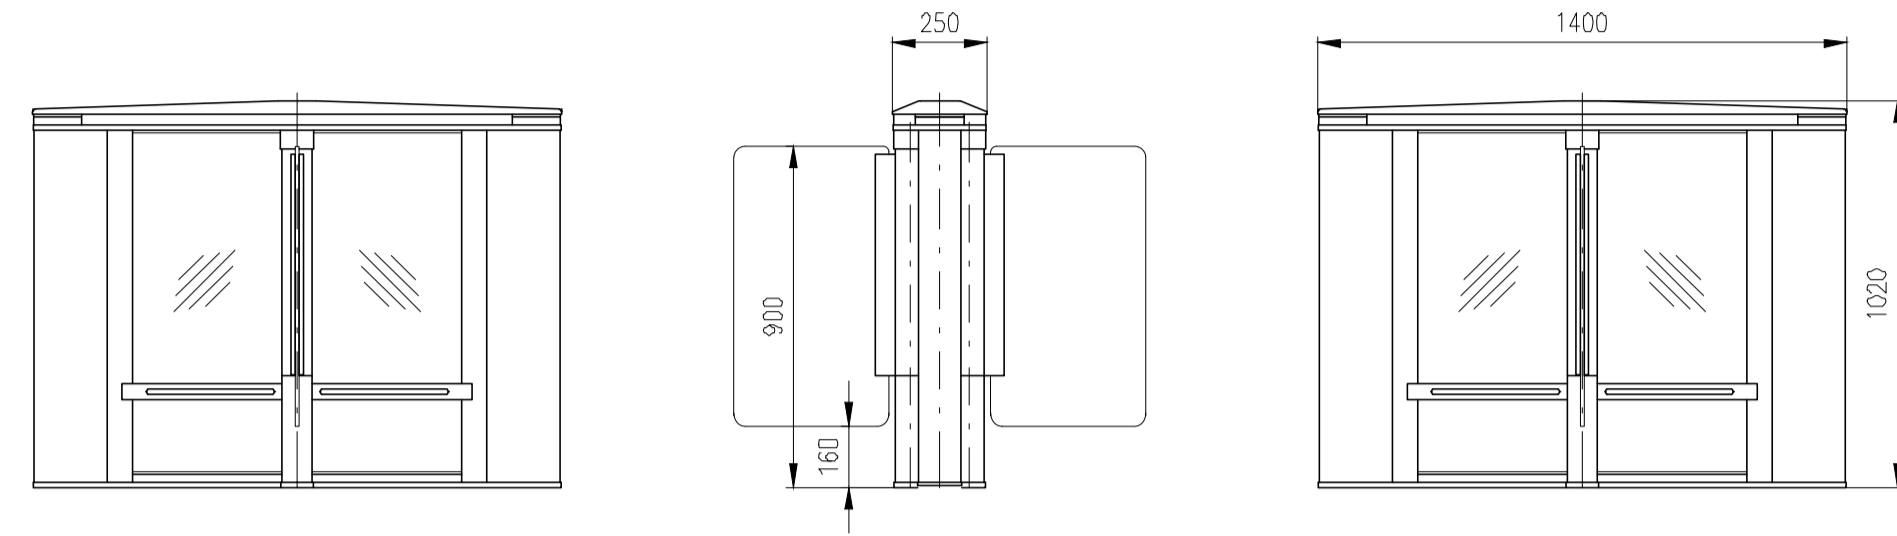

Design of turnstiles: EASYGATE-Elite (Top: Corian/Wing: toughened glass 10mm/infill glass panel 6mm)

TUEGA

DATE	SCALE	FORMAT
April 2017	1:20	A1

Turnstile: EasyGate-Elite-M-2W (Top-Corian)