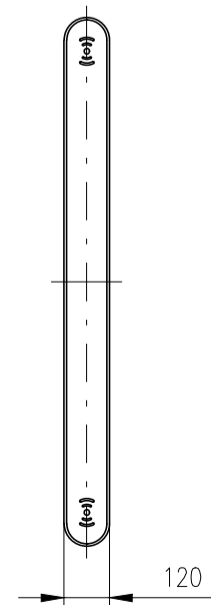

Design of turnstiles: EASYGATE-Elite (selection heights wings)

Design of turnstiles: EASYGATE-Elite (selection of passage width)

Design of turnstiles: EASYGATE-Elite (Top: Glass/Wing: toughened glass 10mm/infill glass panel 6mm)

TUEGA

DATE	SCALE	FORMAT
April 2017	1:20	A1

Turnstile: EasyGate-Elite-M-2W (Top-Corian)

Turnstile: EasyGate-Elite-M-1W (Top-Corian)

Turnstile: EasyGate-Elite-S-1W (Top-Corian)

Without bottom senzors

Without bottom senzors

Without bottom senzors

Without bottom senzors

Without bottom senzors

Without bottom senzors

Turnstile: EasyGate-Elite-M-0W (Top-Corian)

Turnstile: EasyGate-Elite-S-0W (Top-Corian)

Without bottom senzors

Without bottom senzors

Without bottom senzors

Without bottom senzors

Design of turnstiles: EASYGATE-Elite (Top: Corian/Wing: toughened glass 10mm/side panels: solid stainless steel)

TUEGA

DATE	SCALE	FORMAT
April 2017	1:20	A1

Turnstile: EasyGate-Elite-M-2W (Top-Corian)