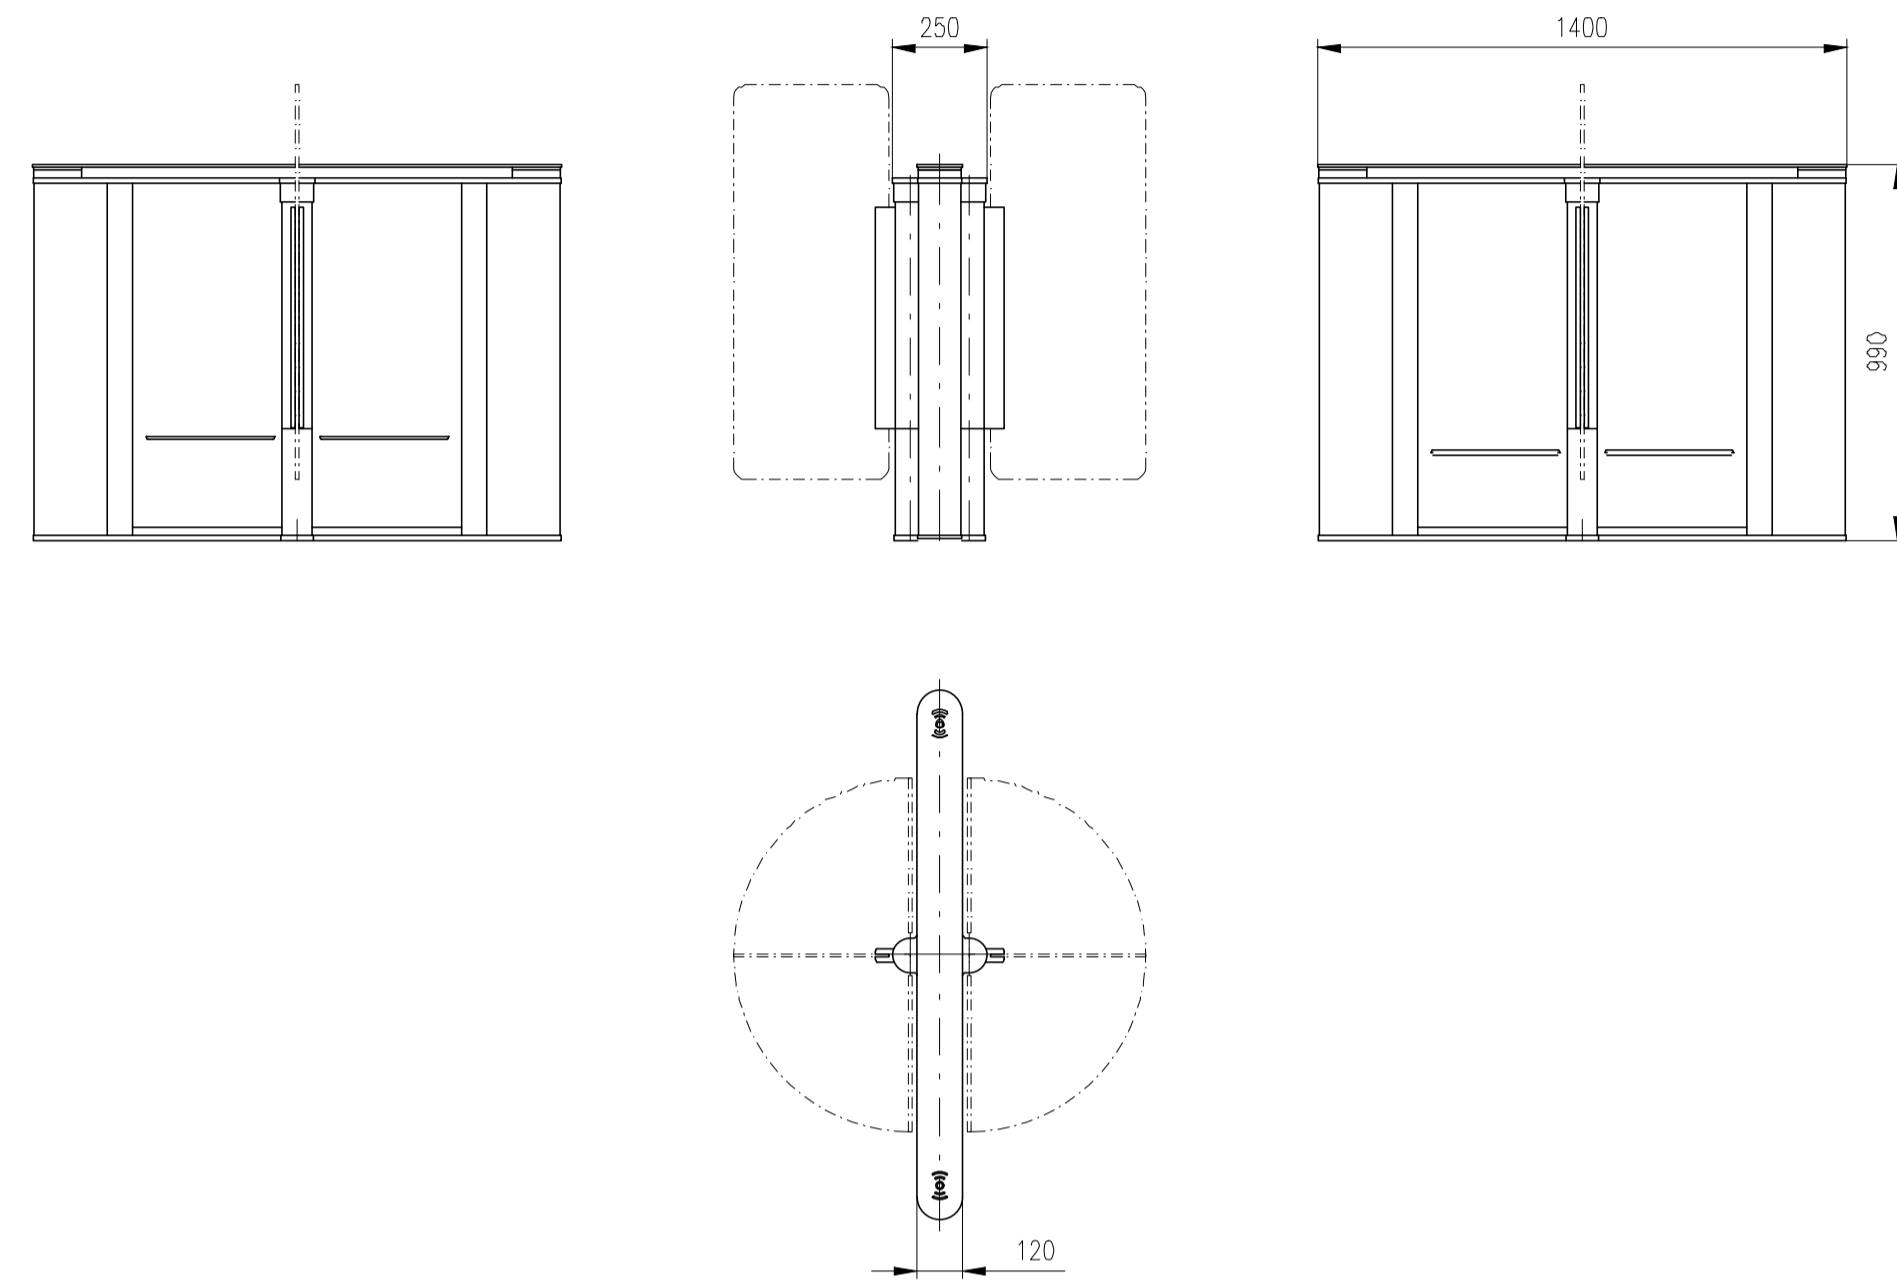

Without bottom sensors

Without bottom sensors

Turnstile: EasyGate-Elite-M-OW (Top-Glass)

Turnstile: EasyGate-Elite-S-OW (Top-Glass)

Without bottom sensors

Without bottom sensors

Without bottom sensors

Without bottom sensors

Design of turnstiles: EASYGATE-Elite (Top: Glass/Wing: toughened glass 10mm/side panels: solid stainless steel)

TUEGA

DATE	SCALE	FORMAT
April 2017	1:20	A1

Turnstile: EasyGate-Elite-M-2W (Top-Glass)

Turnstile: EasyGate-Elite-M-1W (Top-Glass)