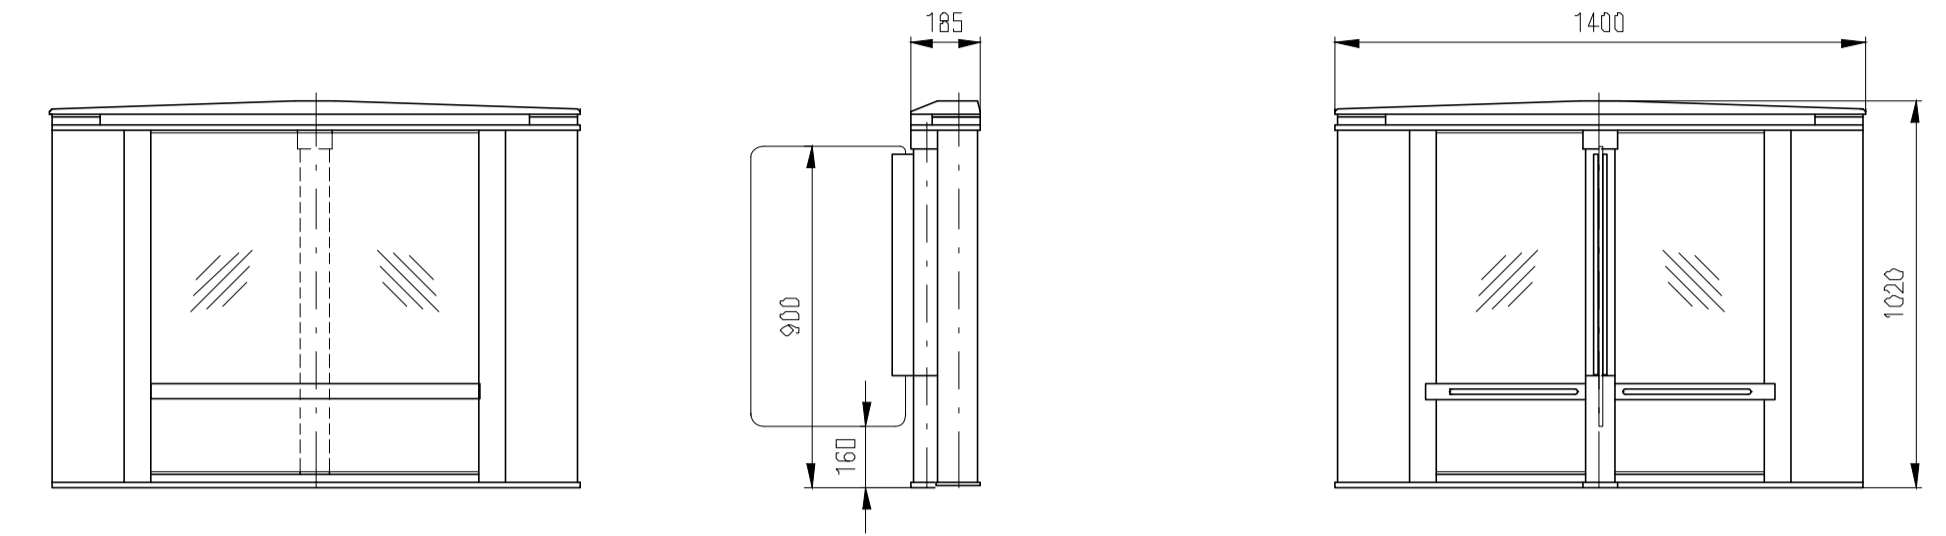

TUEGA

DATE	SCALE	FORMAT
April 2017	1:20	A1

Turnstile: EasyGate-Elite-M-2W (Top-Corian)

Turnstile: EasyGate-Elite-M-1W (Top-Corian)

Turnstile: EasyGate-Elite-S-1W (Top-Corian)

Without bottom senzors

Without bottom senzors