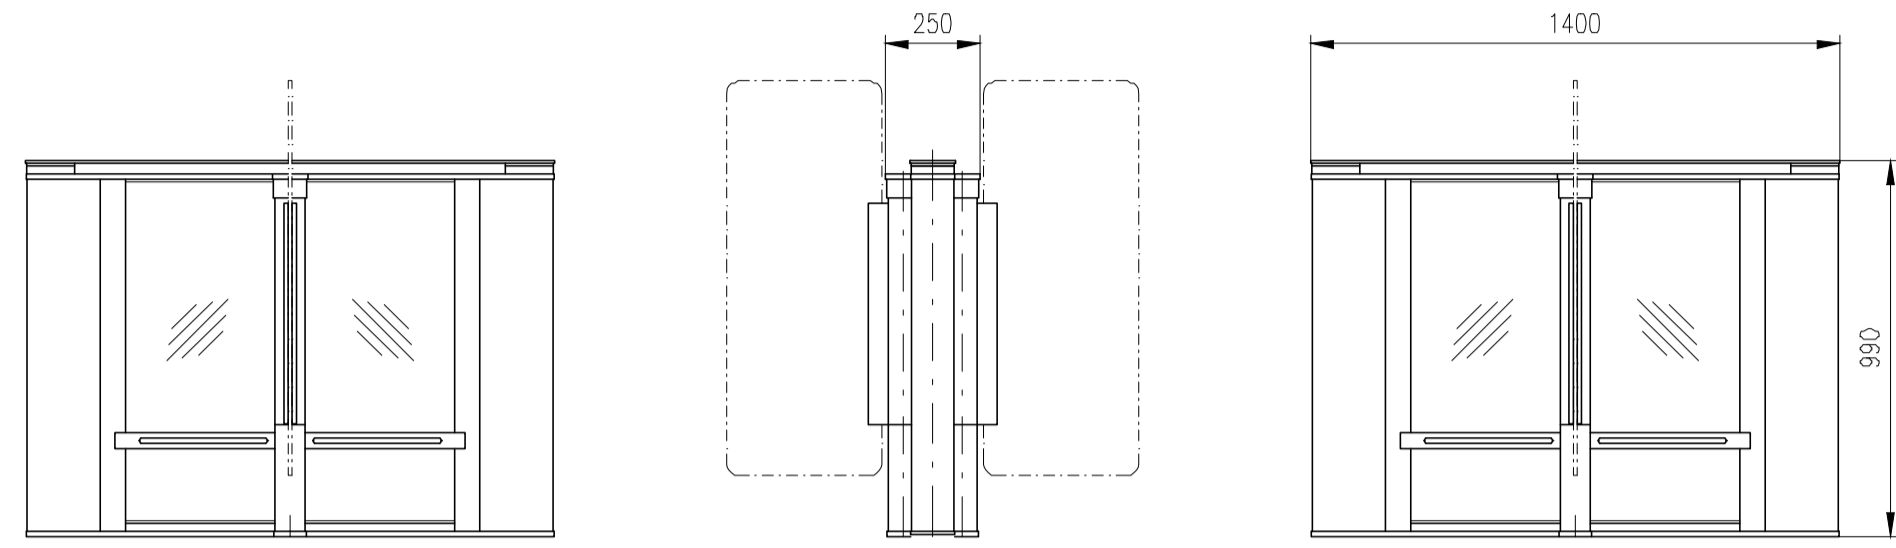

Design of turnstiles: EASYGATE-Elite (Top: Glass/Wing: toughened glass 10mm/infill glass panel 6mm)

Turnstile: EasyGate-Elite-M-2W (Top-Glass)

Turnstile: EasyGate-Elite-M-1W (Top-Glass)

Turnstile: EasyGate-Elite-S-1W (Top-Glass)