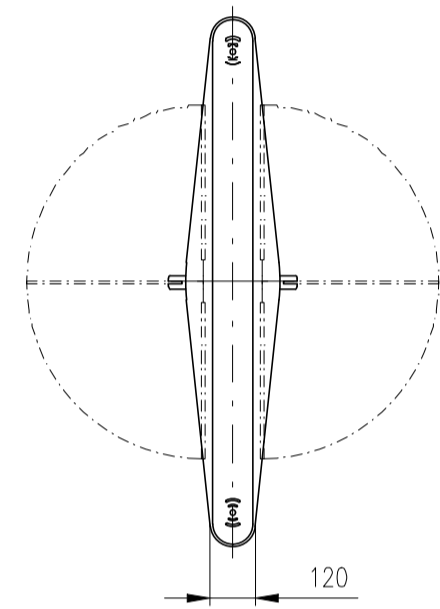

TUEGA

DATE	SCALE	FORMAT
April 2017	1:20	A1

Turnstile: EasyGate-Elite-M-2W (Top-Corian)

Turnstile: EasyGate-Elite-M-1W (Top-Corian)

Turnstile: EasyGate-Elite-S-1W (Top-Corian)

Without bottom senzors

Without bottom senzors

Without bottom senzors

Without bottom senzors

Without bottom senzors

Without bottom senzors

Turnstile: EasyGate-Elite-M-0W (Top-Corian)

Turnstile: EasyGate-Elite-S-0W (Top-Corian)

Without bottom senzors

Without bottom senzors