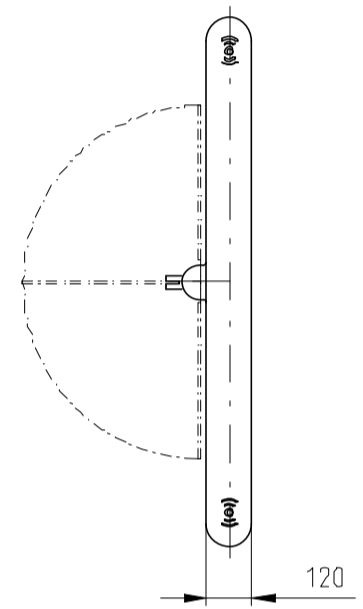

Design of turnstiles: EASYGATE-Elite (selection heights wings)

Design of turnstiles: EASYGATE-Elite (selection of passage width)

Design of turnstiles: EASYGATE-Elite (Top: Glass/Wing: toughened glass 10mm/infill glass panel 6mm)

Turnstile: EasyGate-Elite-M-2W (Top-Glass)

Turnstile: EasyGate-Elite-M-1W (Top-Glass)

Turnstile: EasyGate-Elite-S-1W (Top-Glass)

Without bottom sensors

Without bottom sensors

Without bottom sensors

Without bottom sensors

Without bottom sensors

Without bottom sensors

Turnstile: EasyGate-Elite-M-OW (Top-Glass)

Turnstile: EasyGate-Elite-S-OW (Top-Glass)

Without bottom sensors

Without bottom sensors

Without bottom sensors

Without bottom sensors

Design of turnstiles: EASYGATE-Elite (Top: Glass/Wing: toughened glass 10mm/side panels: solid stainless steel)

TUEGA

DATE	SCALE	FORMAT
April 2017	1:20	A1

Turnstile: EasyGate-Elite-M-2W (Top-Glass)

Turnstile: EasyGate-Elite-M-1W (Top-Glass)