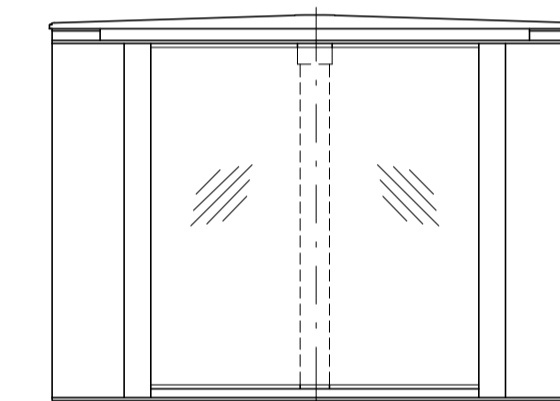

Without bottom senzors