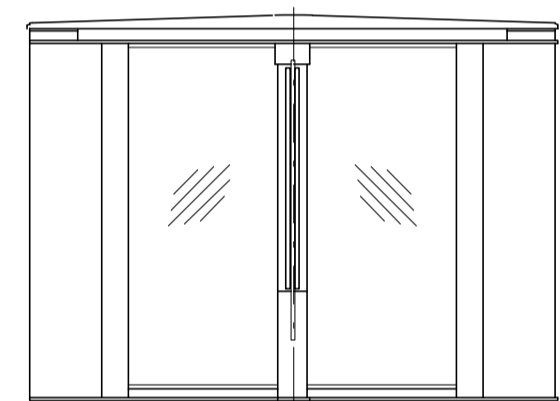

Without bottom senzors