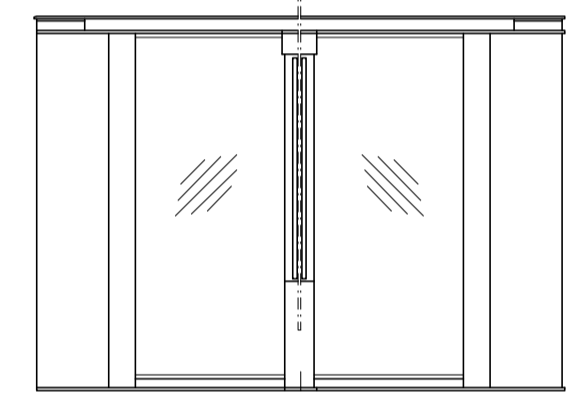

Without bottom sensors