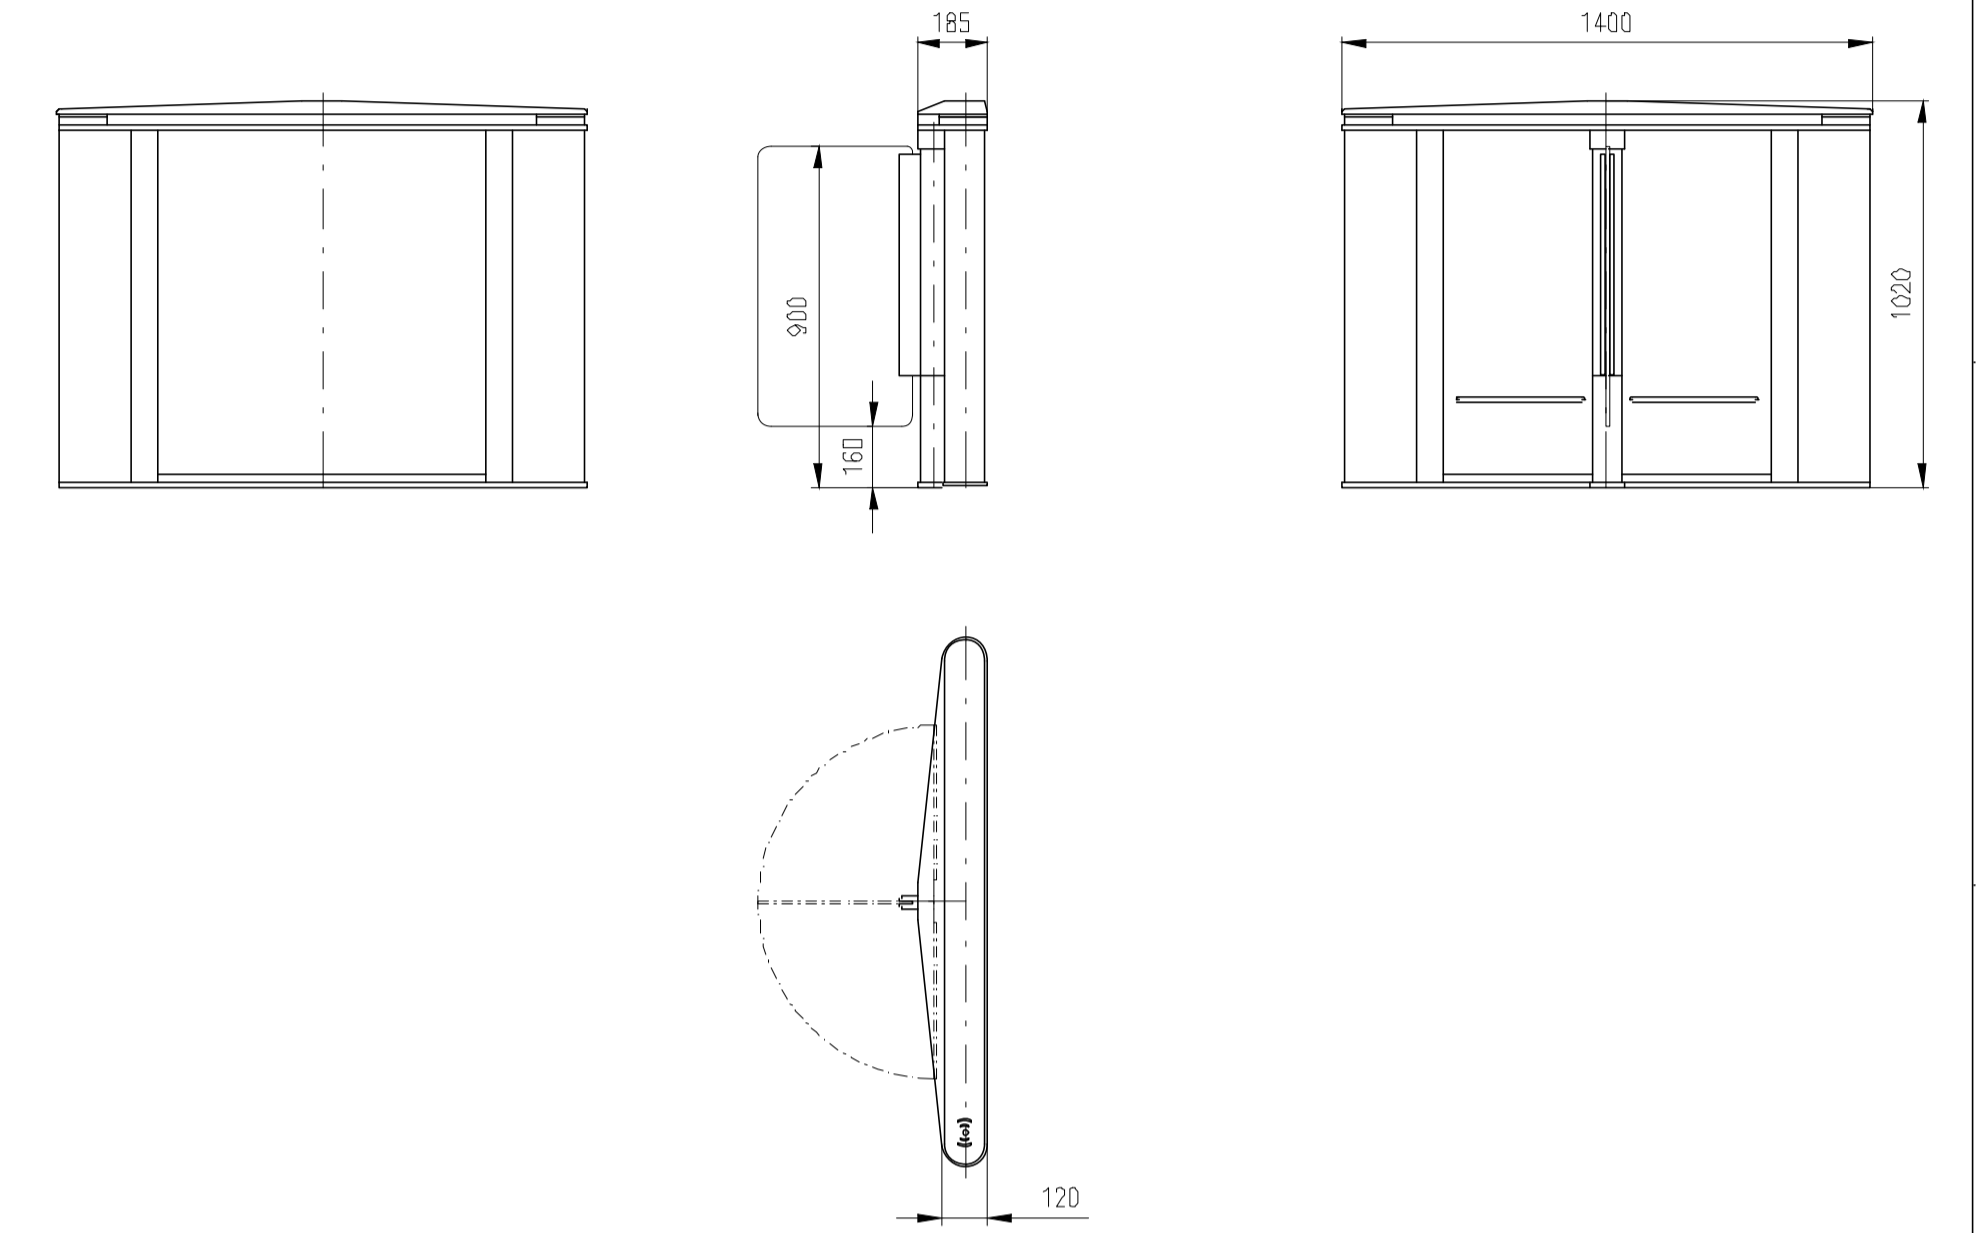

Turnstile: EasyGate-Elite-S-1W (Top-Corian)