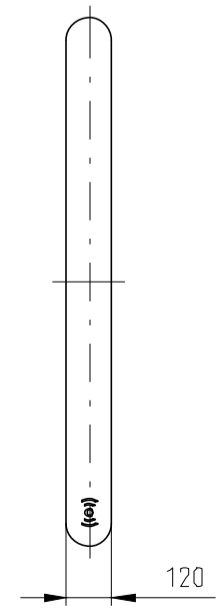

Design of turnstiles: EASYGATE-Elite (selection heights wings)

Design of turnstiles: EASYGATE-Elite (selection of passage width)

Design of turnstiles: EASYGATE-Elite (Top: Glass/Wing: toughened glass 10mm/infill glass panel 6mm)

Turnstile: EasyGate-Elite-M-2W (Top-Glass)

Turnstile: EasyGate-Elite-M-1W (Top-Glass)

Turnstile: EasyGate-Elite-S-1W (Top-Glass)

Without bottom sensors

Without bottom sensors

Without bottom sensors

Without bottom sensors

Without bottom sensors

Without bottom sensors

Turnstile: EasyGate-Elite-M-OW (Top-Glass)

Turnstile: EasyGate-Elite-S-OW (Top-Glass)

Without bottom sensors

Without bottom sensors

Without bottom sensors

Without bottom sensors

Design of turnstiles: EASYGATE-Elite (Top: Glass/Wing: toughened glass 10mm/side panels: solid stainless steel)

TUEGA

DATE	SCALE	FORMAT
April 2017	1:20	A1

Turnstile: EasyGate-Elite-M-2W (Top-Glass)

Turnstile: EasyGate-Elite-M-1W (Top-Glass)