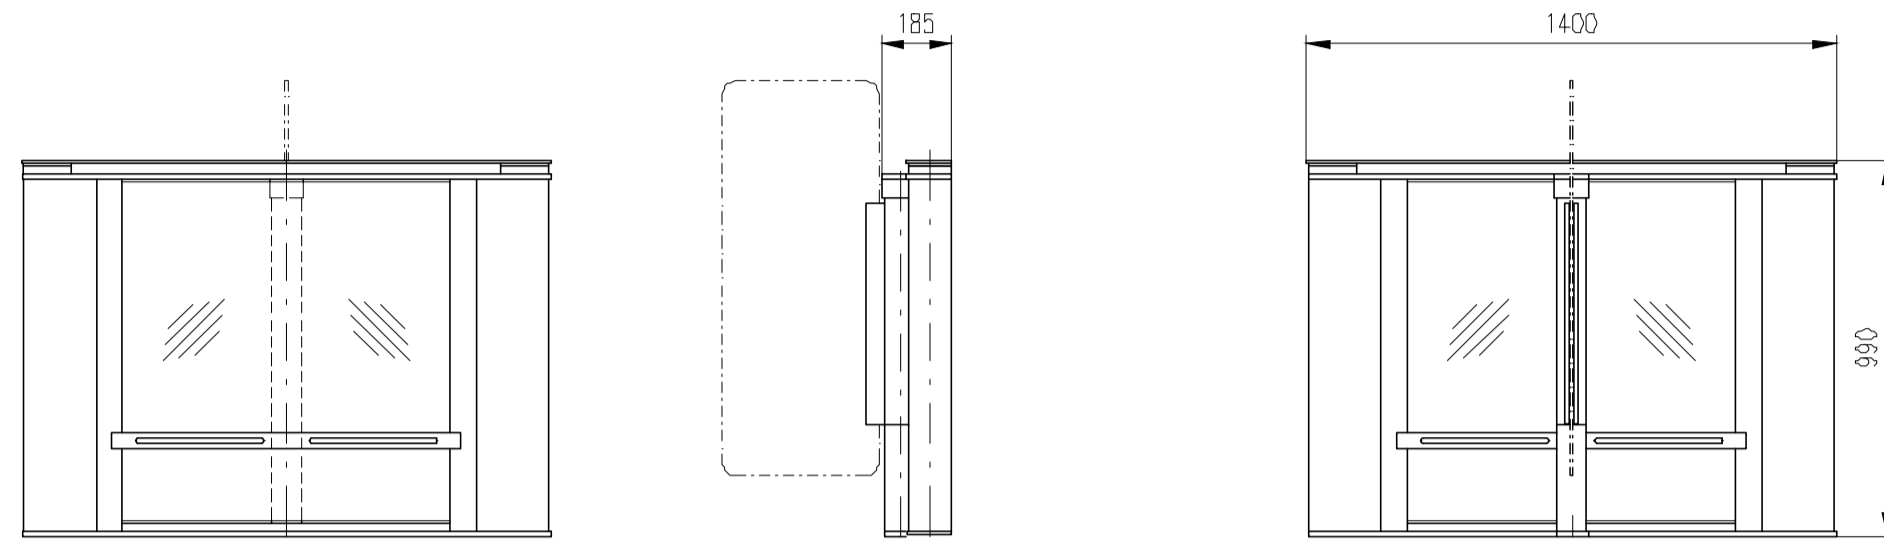

Design of turnstiles: EASYGATE-Elite (Top: Glass/Wing: toughened glass 10mm/infill glass panel 6mm)

Turnstile: EasyGate-Elite-M-2W (Top-Glass)

Turnstile: EasyGate-Elite-M-1W (Top-Glass)

Turnstile: EasyGate-Elite-S-1W (Top-Glass)