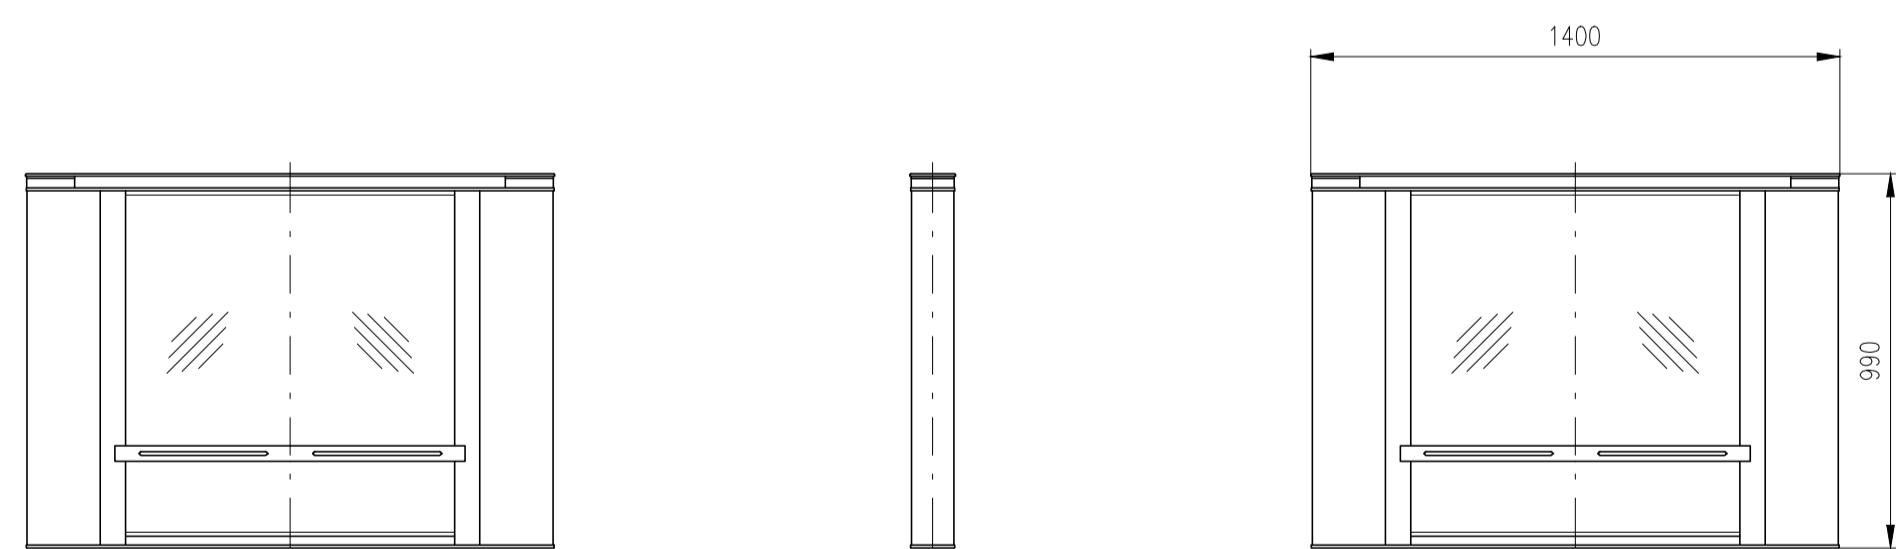

Design of turnstiles: EASYGATE-Elite (Top: Glass/Wing: toughened glass 10mm/infill glass panel 6mm)

Turnstile: EasyGate-Elite-M-2W (Top-Glass)

Turnstile: EasyGate-Elite-M-1W (Top-Glass)

Turnstile: EasyGate-Elite-S-1W (Top-Glass)