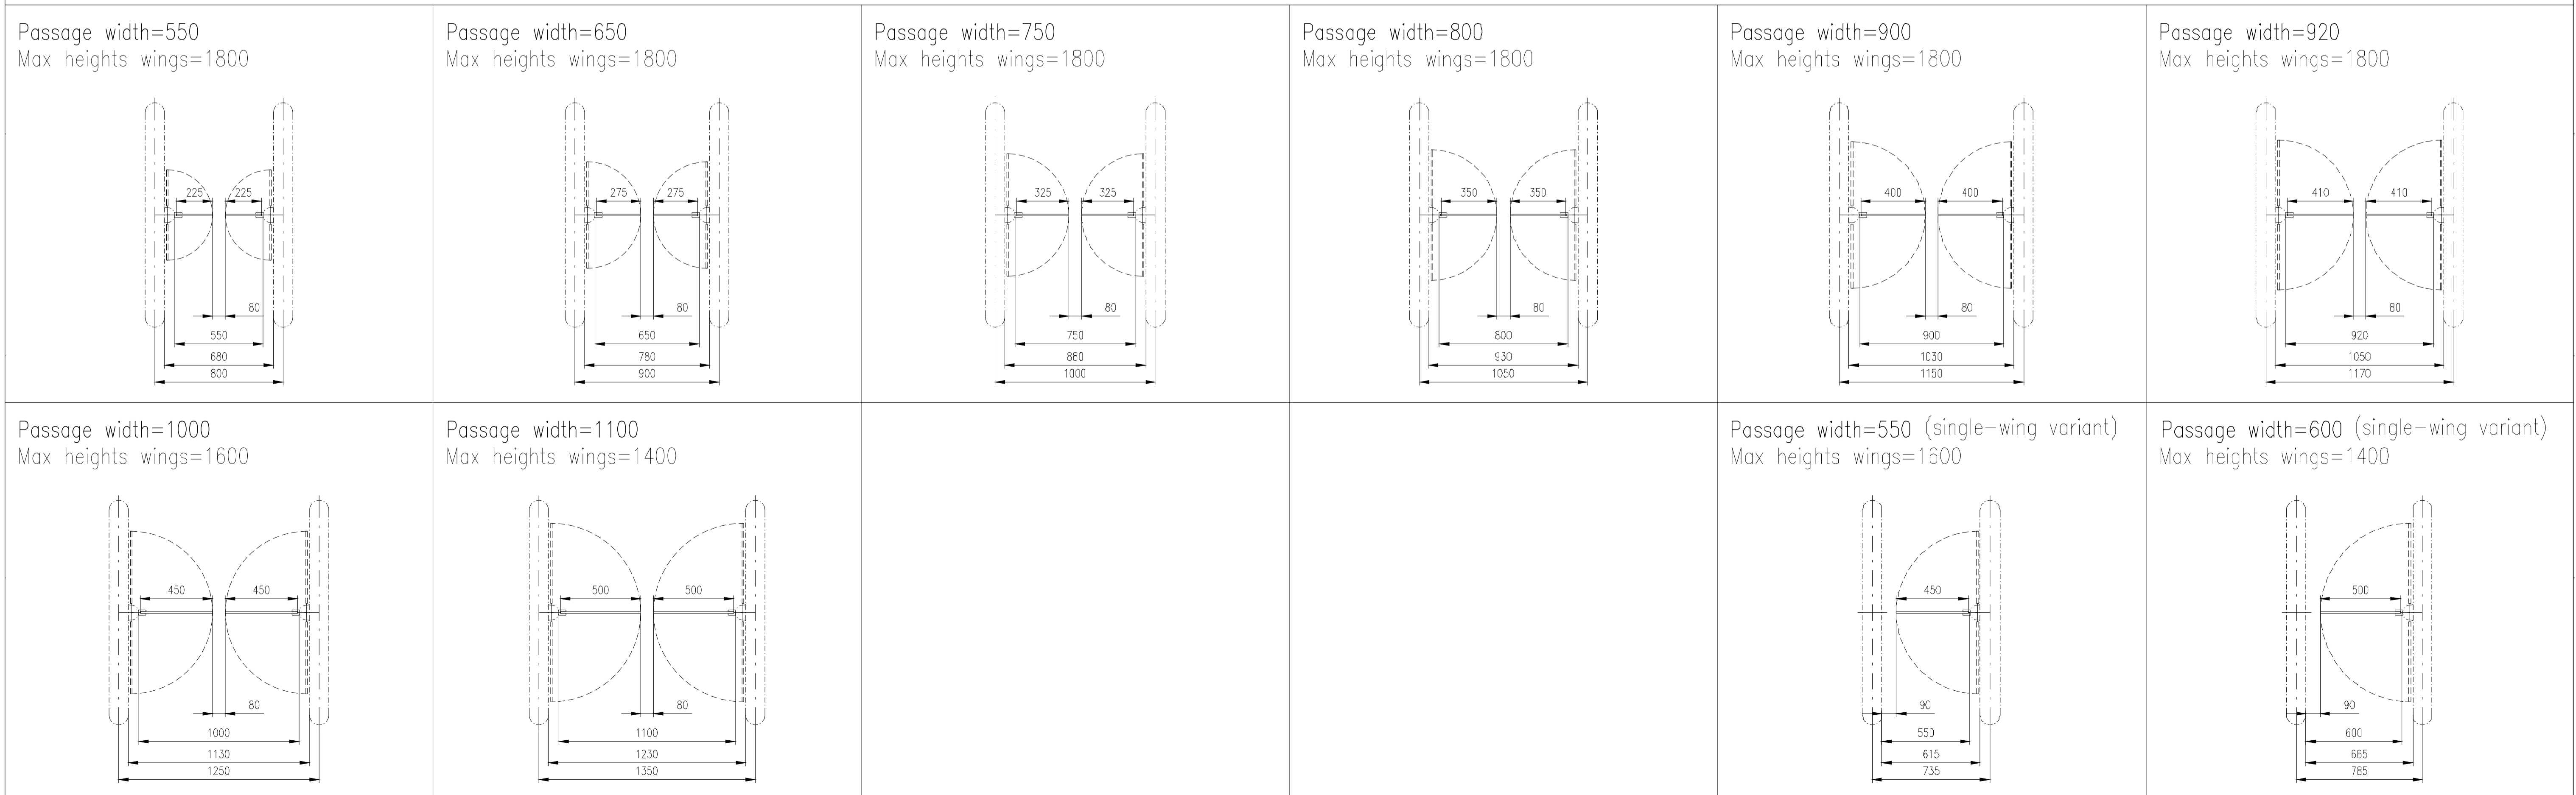

Design of turnstiles: EASYGATE-Elite (selection heights wings)

Design of turnstiles: EASYGATE-Elite (selection of passage width)

Design of turnstiles: EASYGATE-Elite (Top: Glass/Wing: toughened glass 10mm/infill glass panel 6mm)

Turnstile: EasyGate-Elite-M-2W (Top-Glass)

Turnstile: EasyGate-Elite-M-1W (Top-Glass)

Turnstile: EasyGate-Elite-S-1W (Top-Glass)

Without bottom sensors

Without bottom sensors

Without bottom sensors

Without bottom sensors

Design of turnstiles: EASYGATE-Elite (Top: Glass/Wing: toughened glass 10mm/side panels: solid stainless steel)

TUEGA

DATE	SCALE	FORMAT
April 2017	1:20	A1

Turnstile: EasyGate-Elite-M-2W (Top-Glass)

Turnstile: EasyGate-Elite-M-1W (Top-Glass)

Without bottom senzors

Without bottom senzors

Design of turnstiles: EASYGATE-Elite (Top: Corian/Wing: toughened glass 10mm/side panels: solid stainless steel)

TUEGA

DATE	SCALE	FORMAT
April 2017	1:20	A1

Turnstile: EasyGate-Elite-M-2W (Top-Corian)