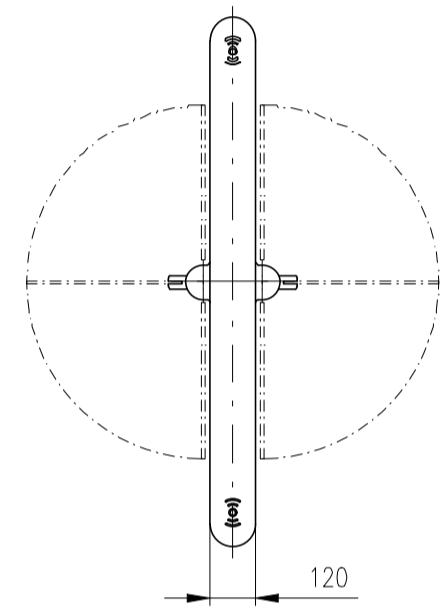

Design of turnstiles: EASYGATE-Elite (selection heights wings)

Design of turnstiles: EASYGATE-Elite (selection of passage width)

Design of turnstiles: EASYGATE-Elite (Top: Glass/Wing: toughened glass 10mm/infill glass panel 6mm)

Turnstile: EasyGate-Elite-M-2W (Top-Glass)

Turnstile: EasyGate-Elite-M-1W (Top-Glass)

Turnstile: EasyGate-Elite-S-1W (Top-Glass)

Without bottom sensors

Without bottom sensors

Without bottom sensors

Without bottom sensors

Without bottom sensors

Without bottom sensors

Turnstile: EasyGate-Elite-M-OW (Top-Glass)

Turnstile: EasyGate-Elite-S-OW (Top-Glass)

Without bottom sensors

Without bottom sensors

Without bottom sensors

Without bottom sensors

Design of turnstiles: EASYGATE-Elite (Top: Glass/Wing: toughened glass 10mm/side panels: solid stainless steel)

TUEGA

DATE	SCALE	FORMAT
April 2017	1:20	A1

Turnstile: EasyGate-Elite-M-2W (Top-Glass)

Turnstile: EasyGate-Elite-M-1W (Top-Glass)