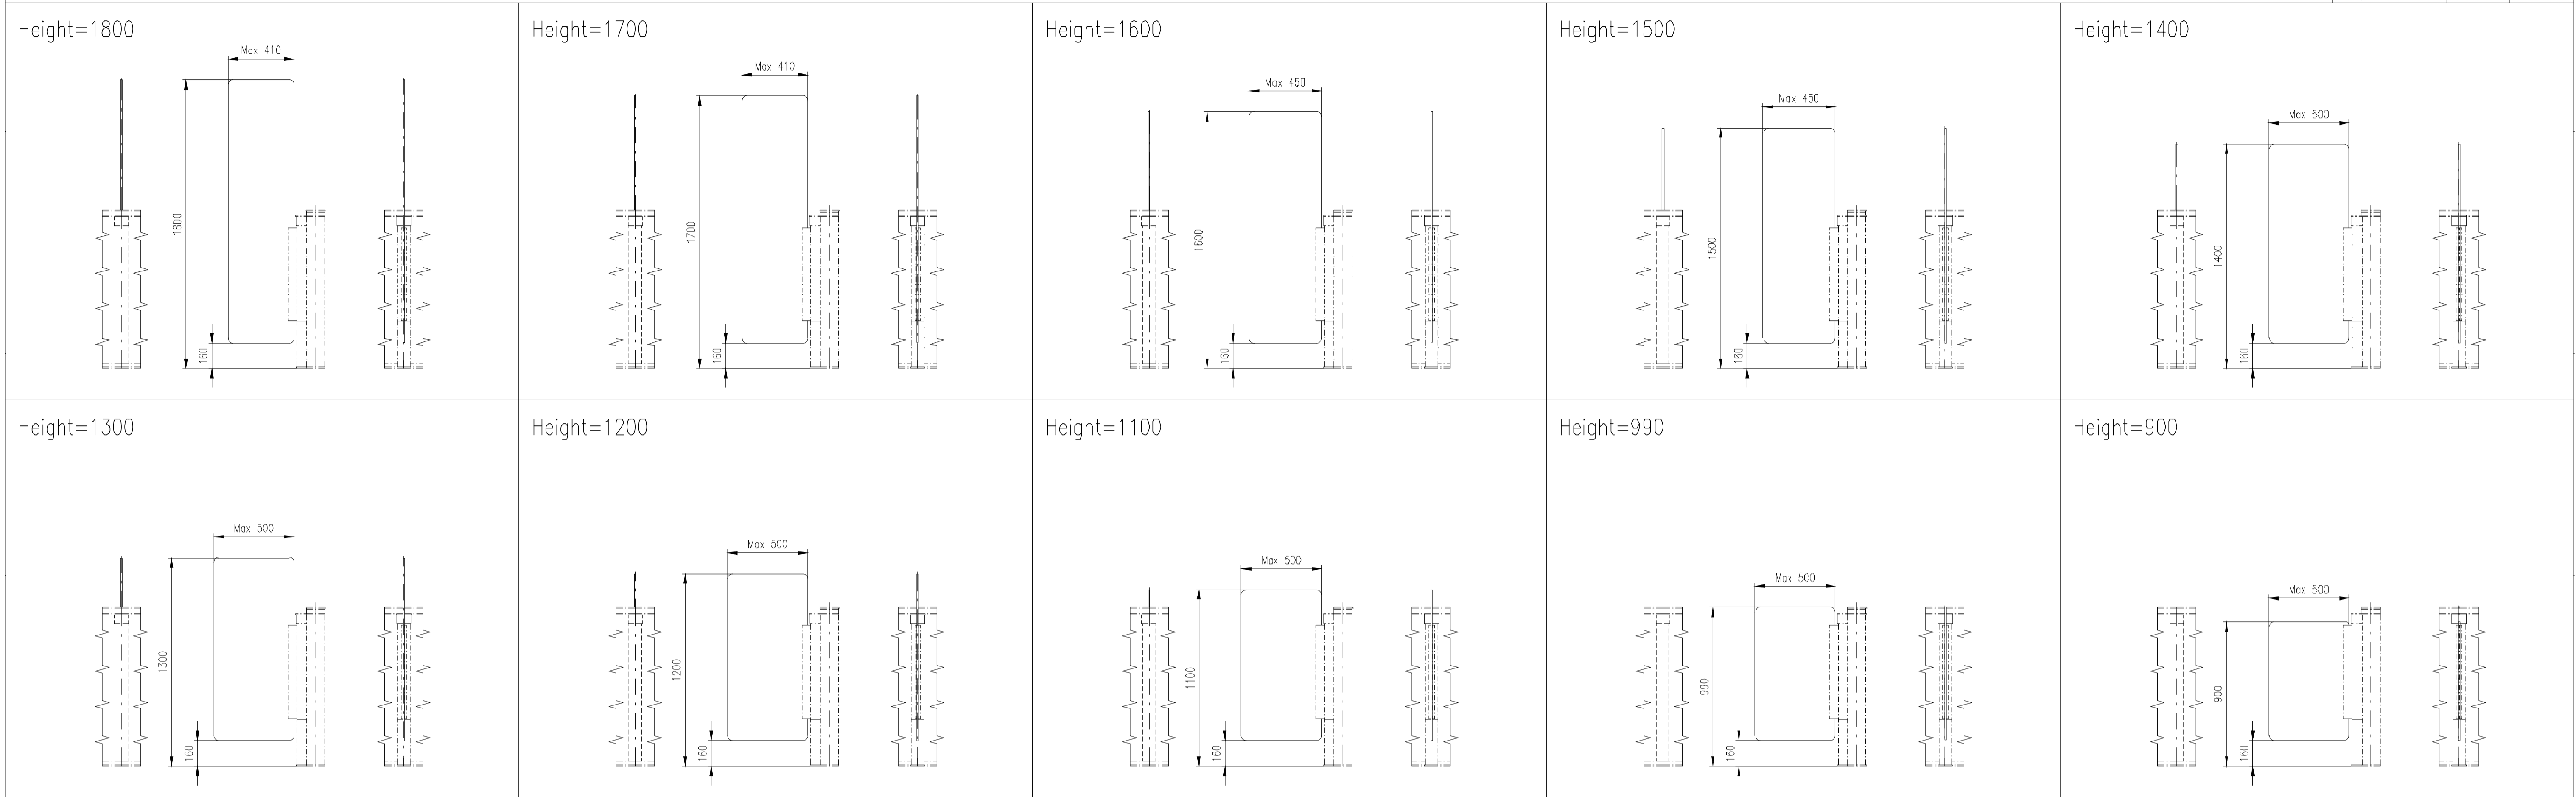

Design of turnstiles: EASYGATE-Elite (selection heights wings)

Design of turnstiles: EASYGATE-Elite (selection of passage width)

Design of turnstiles: EASYGATE-Elite (Top: Glass/Wing: toughened glass 10mm/infill glass panel 6mm)

Turnstile: EasyGate-Elite-M-2W (Top-Glass)

Turnstile: EasyGate-Elite-M-1W (Top-Glass)

Turnstile: EasyGate-Elite-S-1W (Top-Glass)

Without bottom sensors

Without bottom sensors

Without bottom sensors

Without bottom sensors

Design of turnstiles: EASYGATE-Elite (Top: Glass/Wing: toughened glass 10mm/side panels: solid stainless steel)

TUEGA

DATE	SCALE	FORMAT
April 2017	1:20	A1

Turnstile: EasyGate-Elite-M-2W (Top-Glass)

Turnstile: EasyGate-Elite-M-1W (Top-Glass)

Without bottom senzors

Without bottom senzors

Design of turnstiles: EASYGATE-Elite (Top: Corian/Wing: toughened glass 10mm/side panels: solid stainless steel)

TUEGA

DATE	SCALE	FORMAT
April 2017	1:20	A1

Turnstile: EasyGate-Elite-M-2W (Top-Corian)