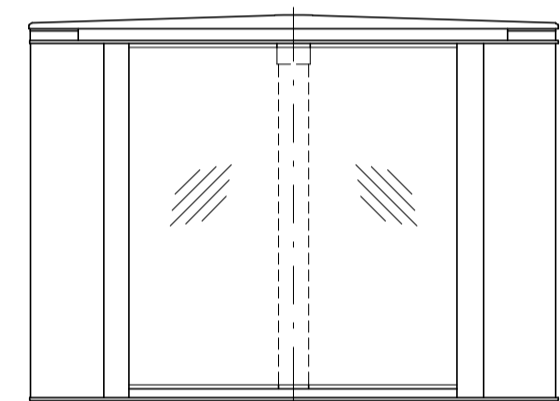

Turnstile: EasyGate-Elite-S-0W (Top-Corian)

Without bottom senzors