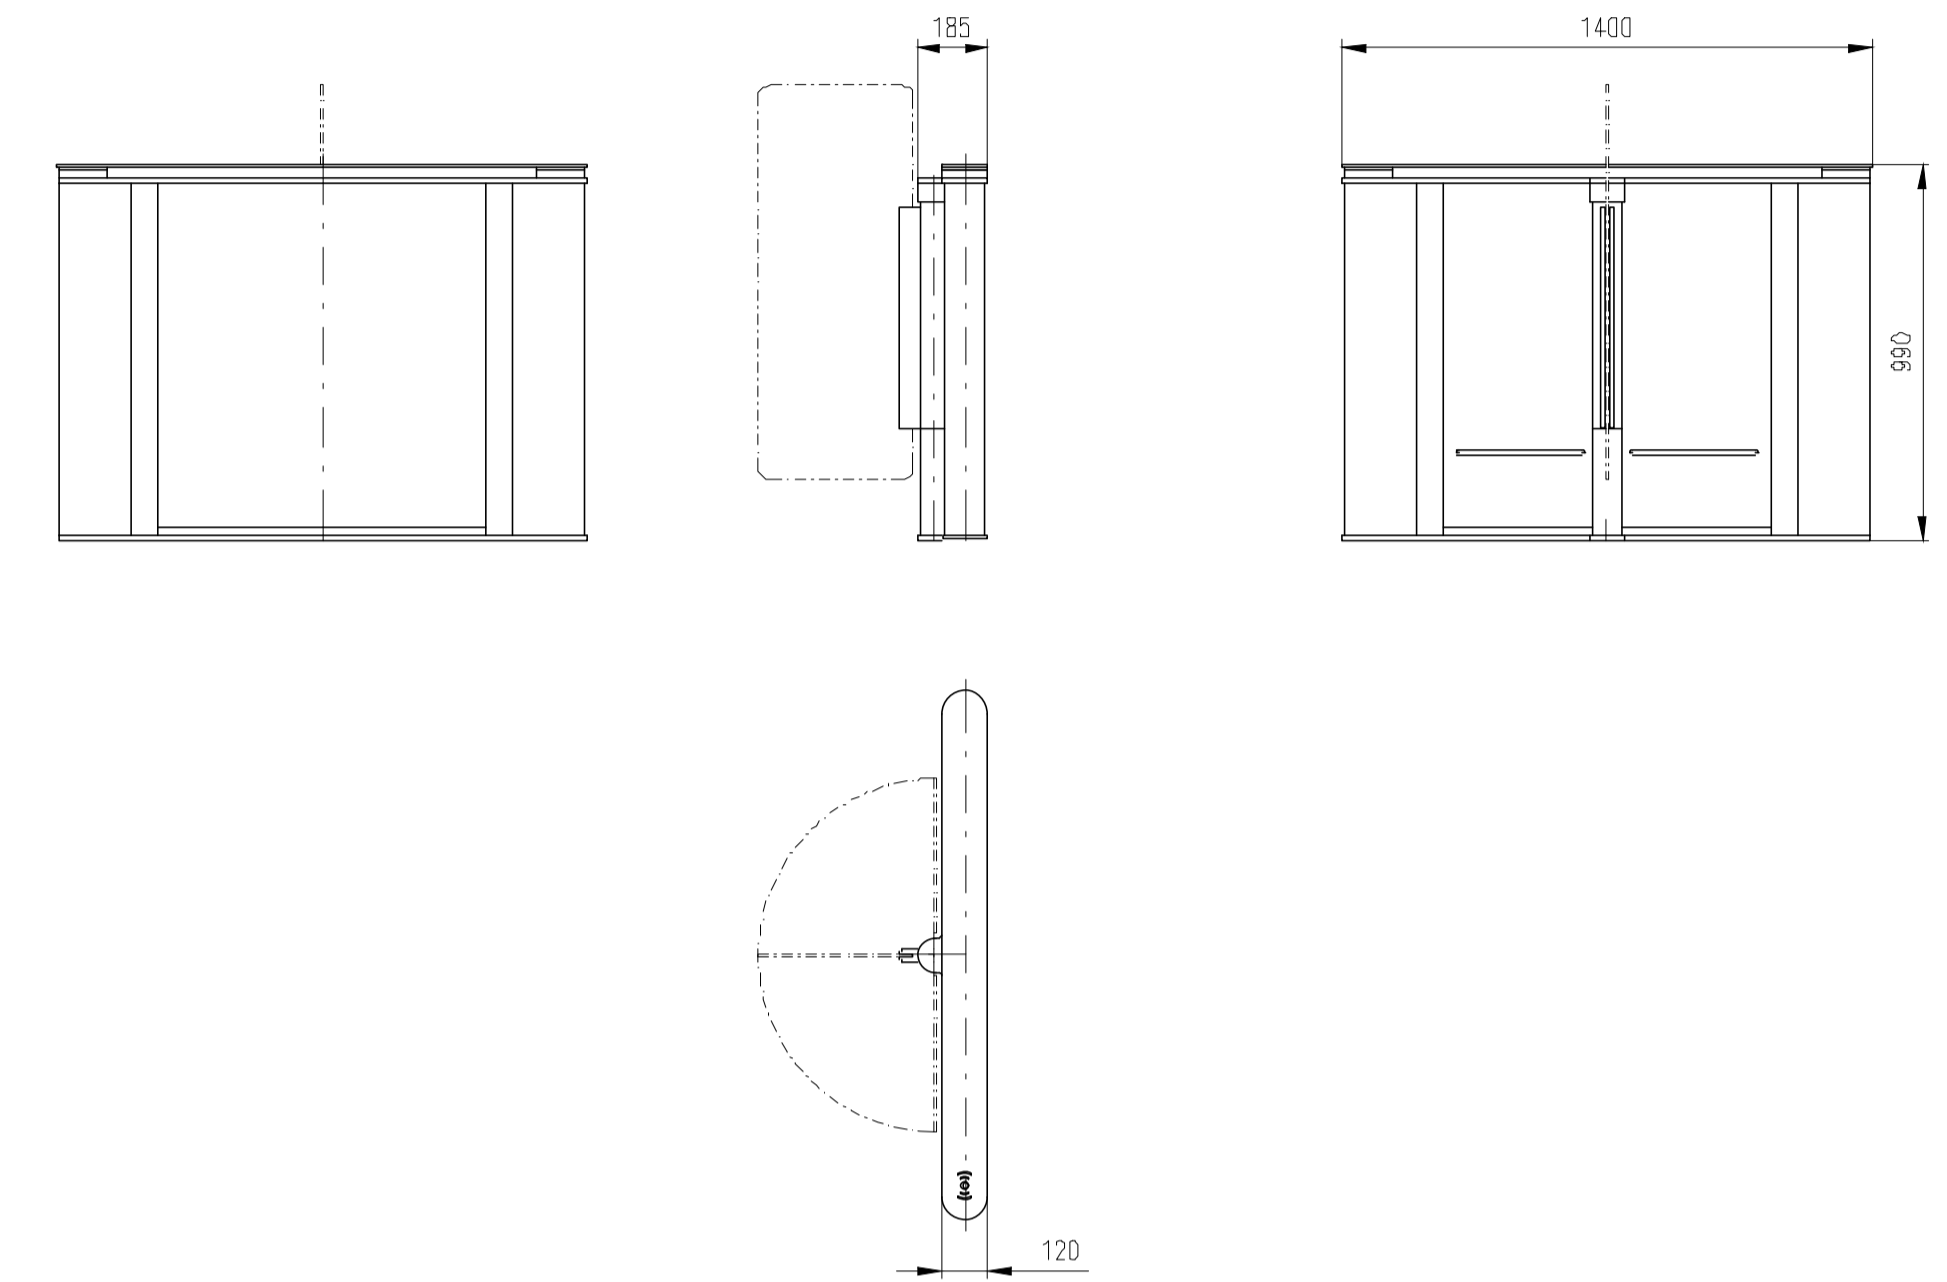

Turnstile: EasyGate-Elite-S-1W (Top-Glass)