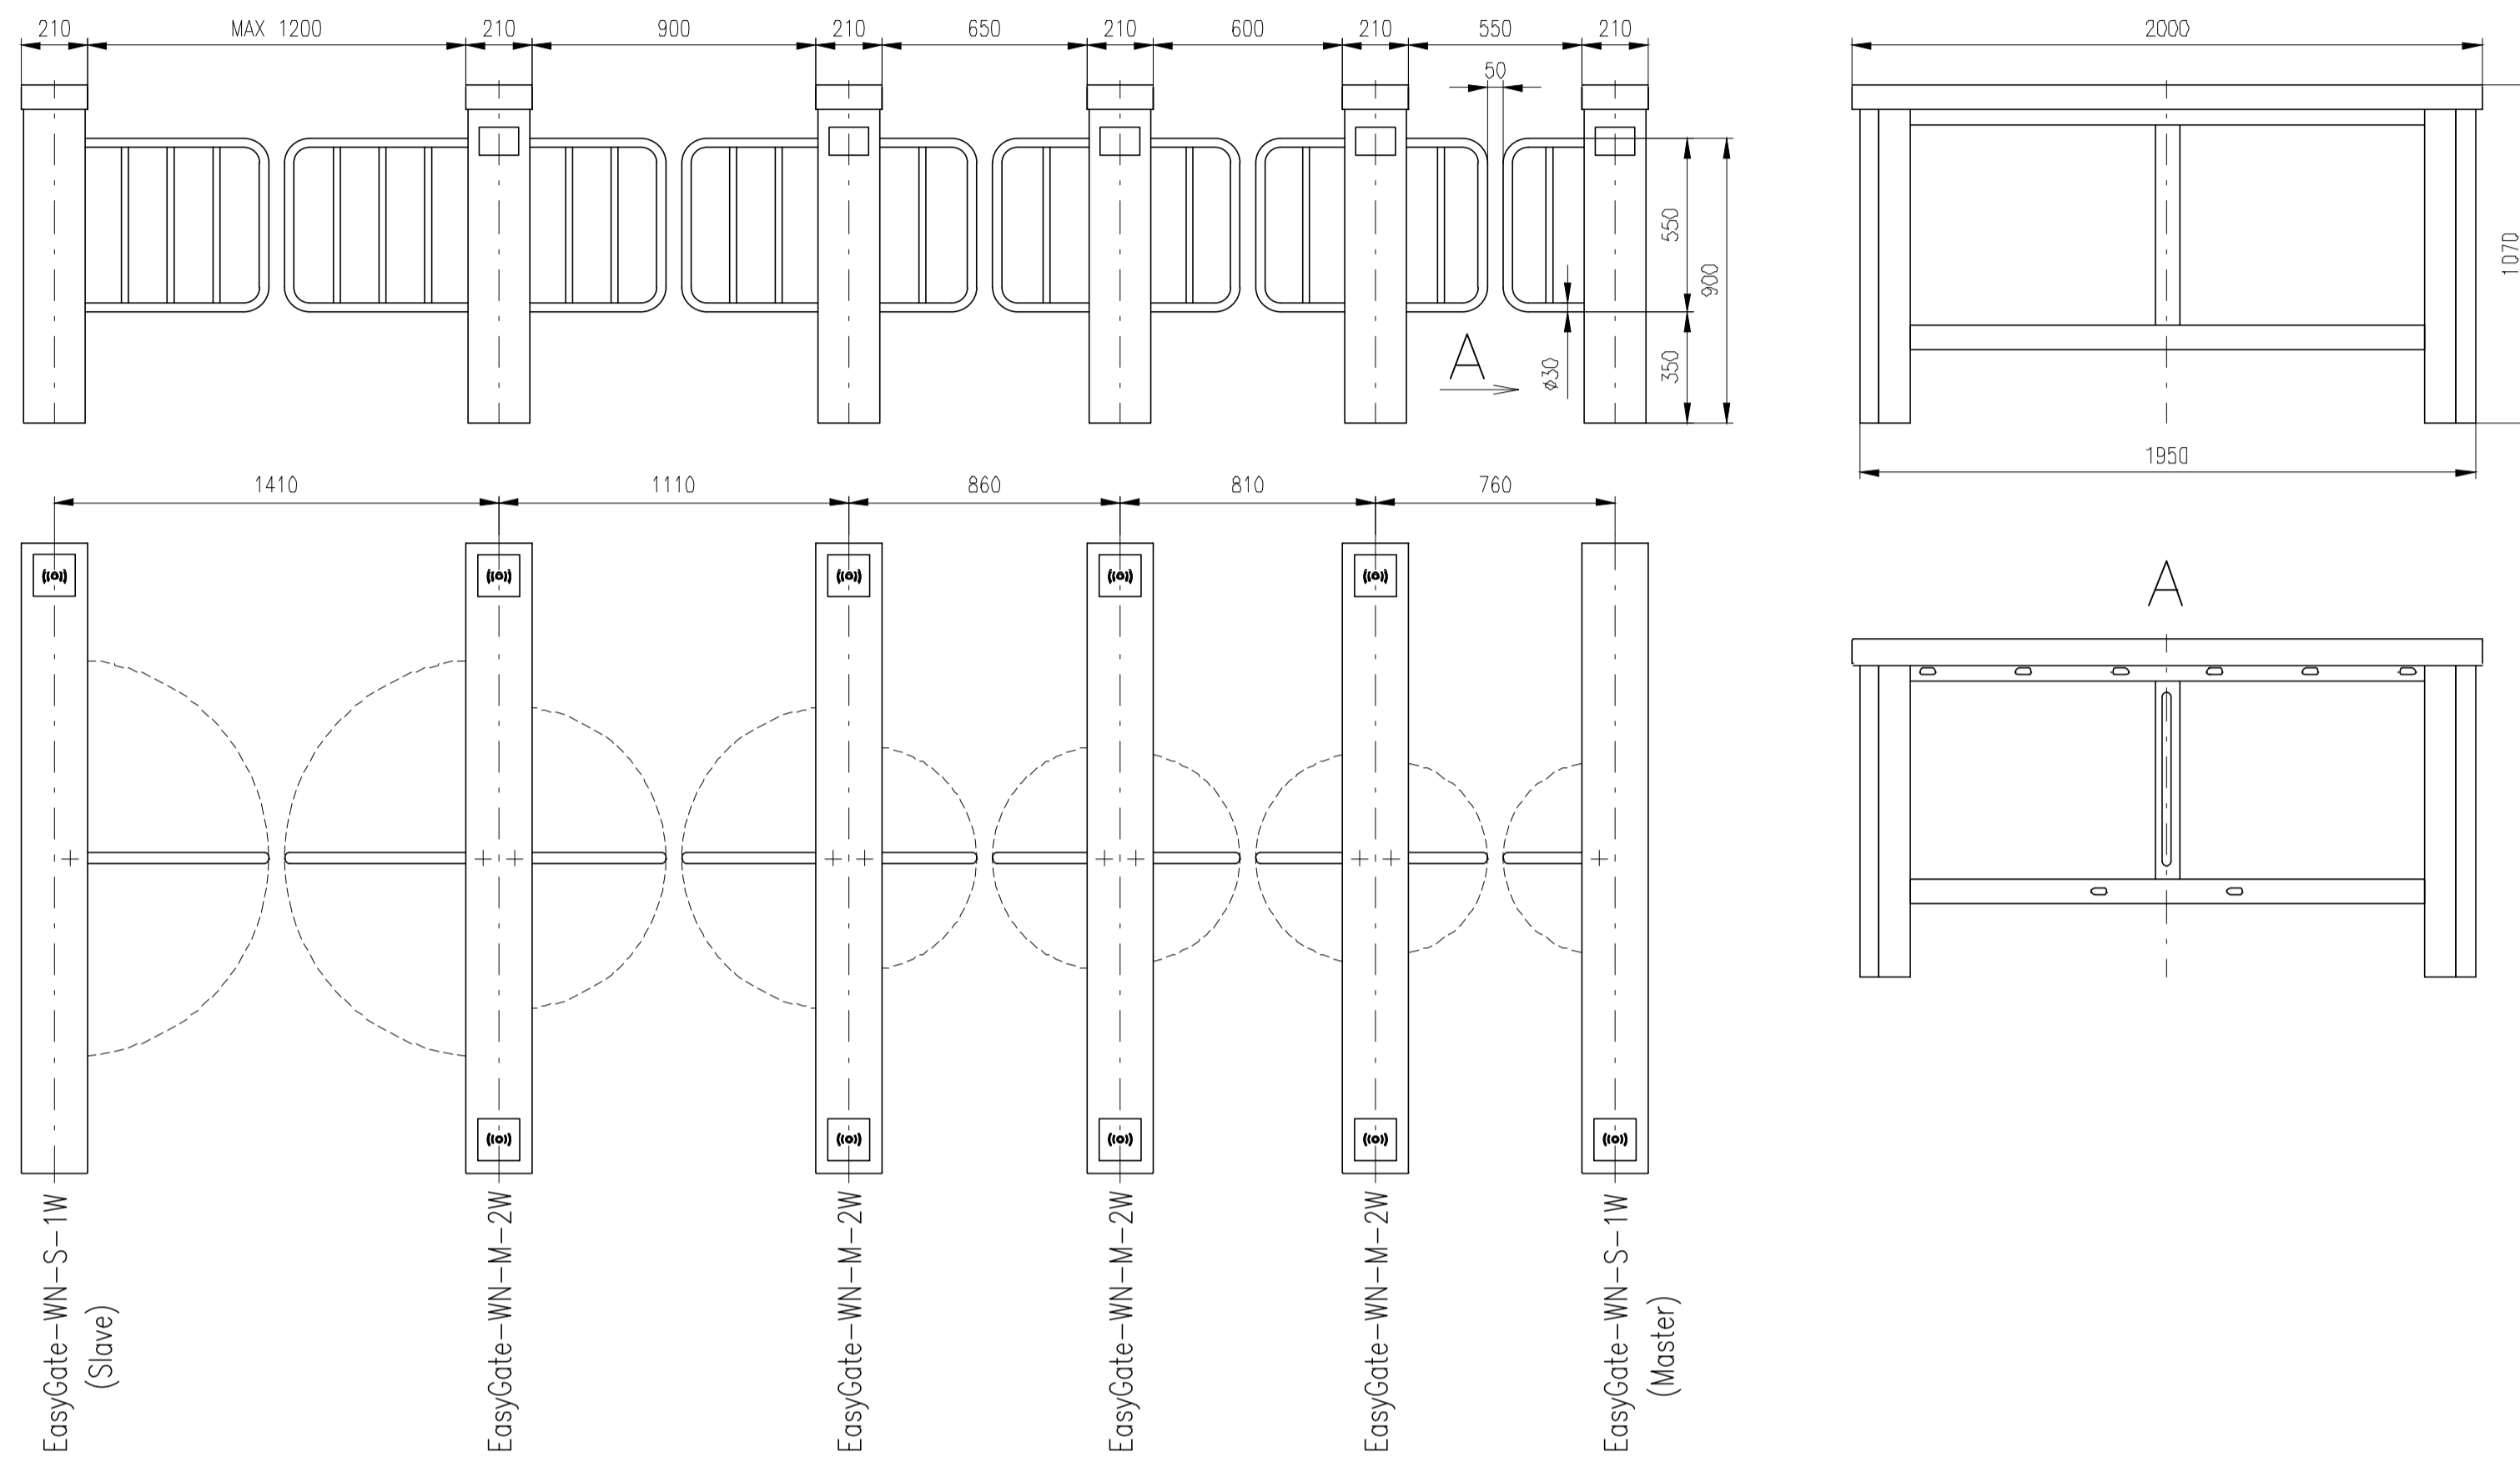

Design of turnstiles: EASYGATE-WN

Turnstile: EasyGate-WN

Turnstile: EasyGate-WN
For small motobikes or bikes

Turnstile: EasyGate-WN
Combination with single-wing variant