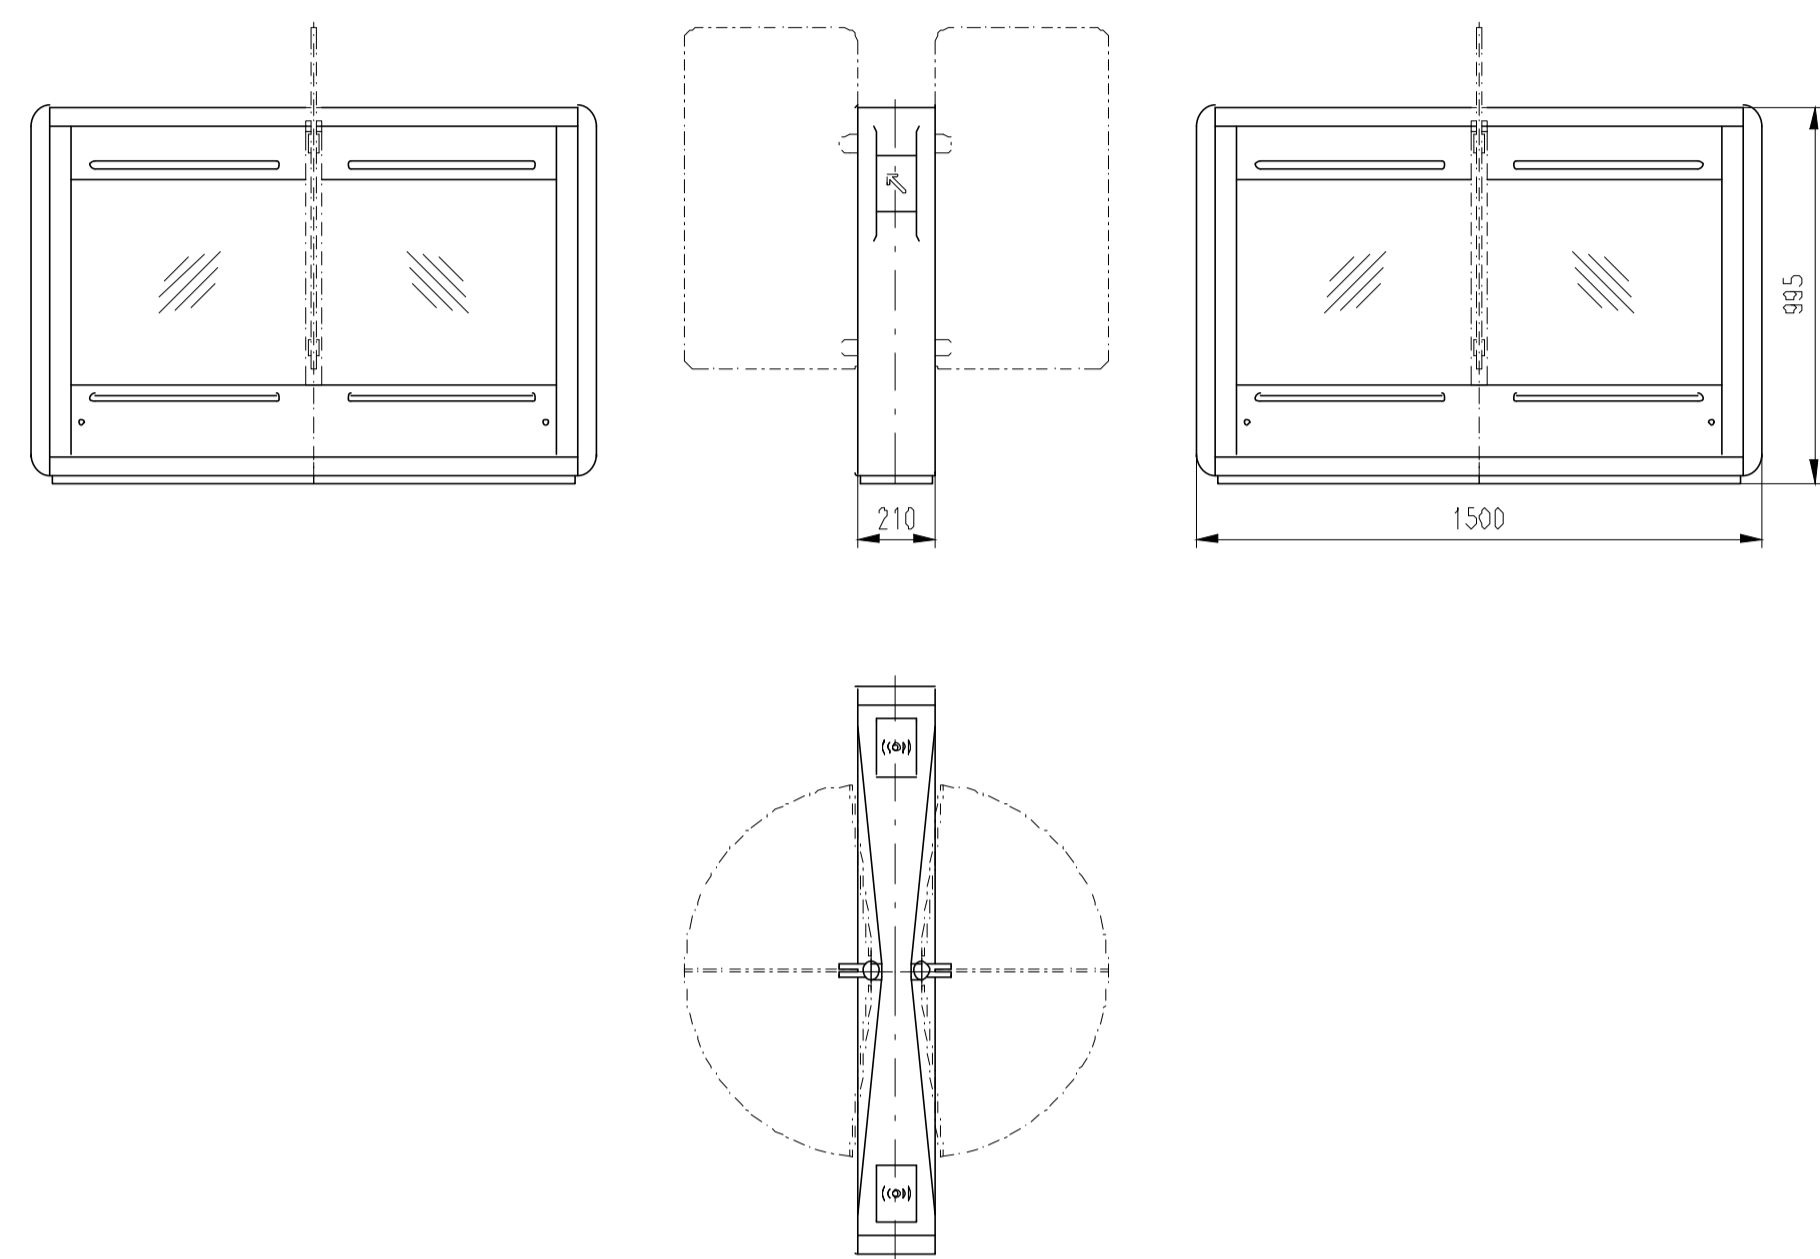

Design of turnstiles: EASYGATE-IM (Example of installation)

Design of turnstiles: EASYGATE-IM (Heights wings 900mm - Example of installation)

Design of turnstiles: EASYGATE-IM (selection heights wings)

Design of turnstiles: EASYGATE-IM (selection of passage width)

Turnstile: EasyGate-IM-S-0W

Design of turnstiles: EASYGATE-IM (Wing: toughened glass 10mm/infill glass panel Connex 6,4mm)

TUEGA

DATE	SCALE	FORMAT
October 2015	1:20	A1

Turnstile: EasyGate-IM-M-2W

Turnstile: EasyGate-IM-M-1W

Turnstile: EasyGate-IM-S-1W

Turnstile: EasyGate-IM-M-0W

Turnstile: EasyGate-IM-S-0W

Design of turnstiles: EASYGATE-IM (Wing: toughened glass 10mm/for heights wings 900mm)

TUEGA

DATE	SCALE	FORMAT
October 2015	1:20	A1

Turnstile: EasyGate-IM-M-2W

Turnstile: EasyGate-IM-M-1W

Turnstile: EasyGate-IM-S-1W

Design of turnstiles: EASYGATE-IM (Wing: toughened glass 10mm/for heights wings 900mm/infill glass panel Connex 6,4mm)

Turnstile: EasyGate-IM-M-2W