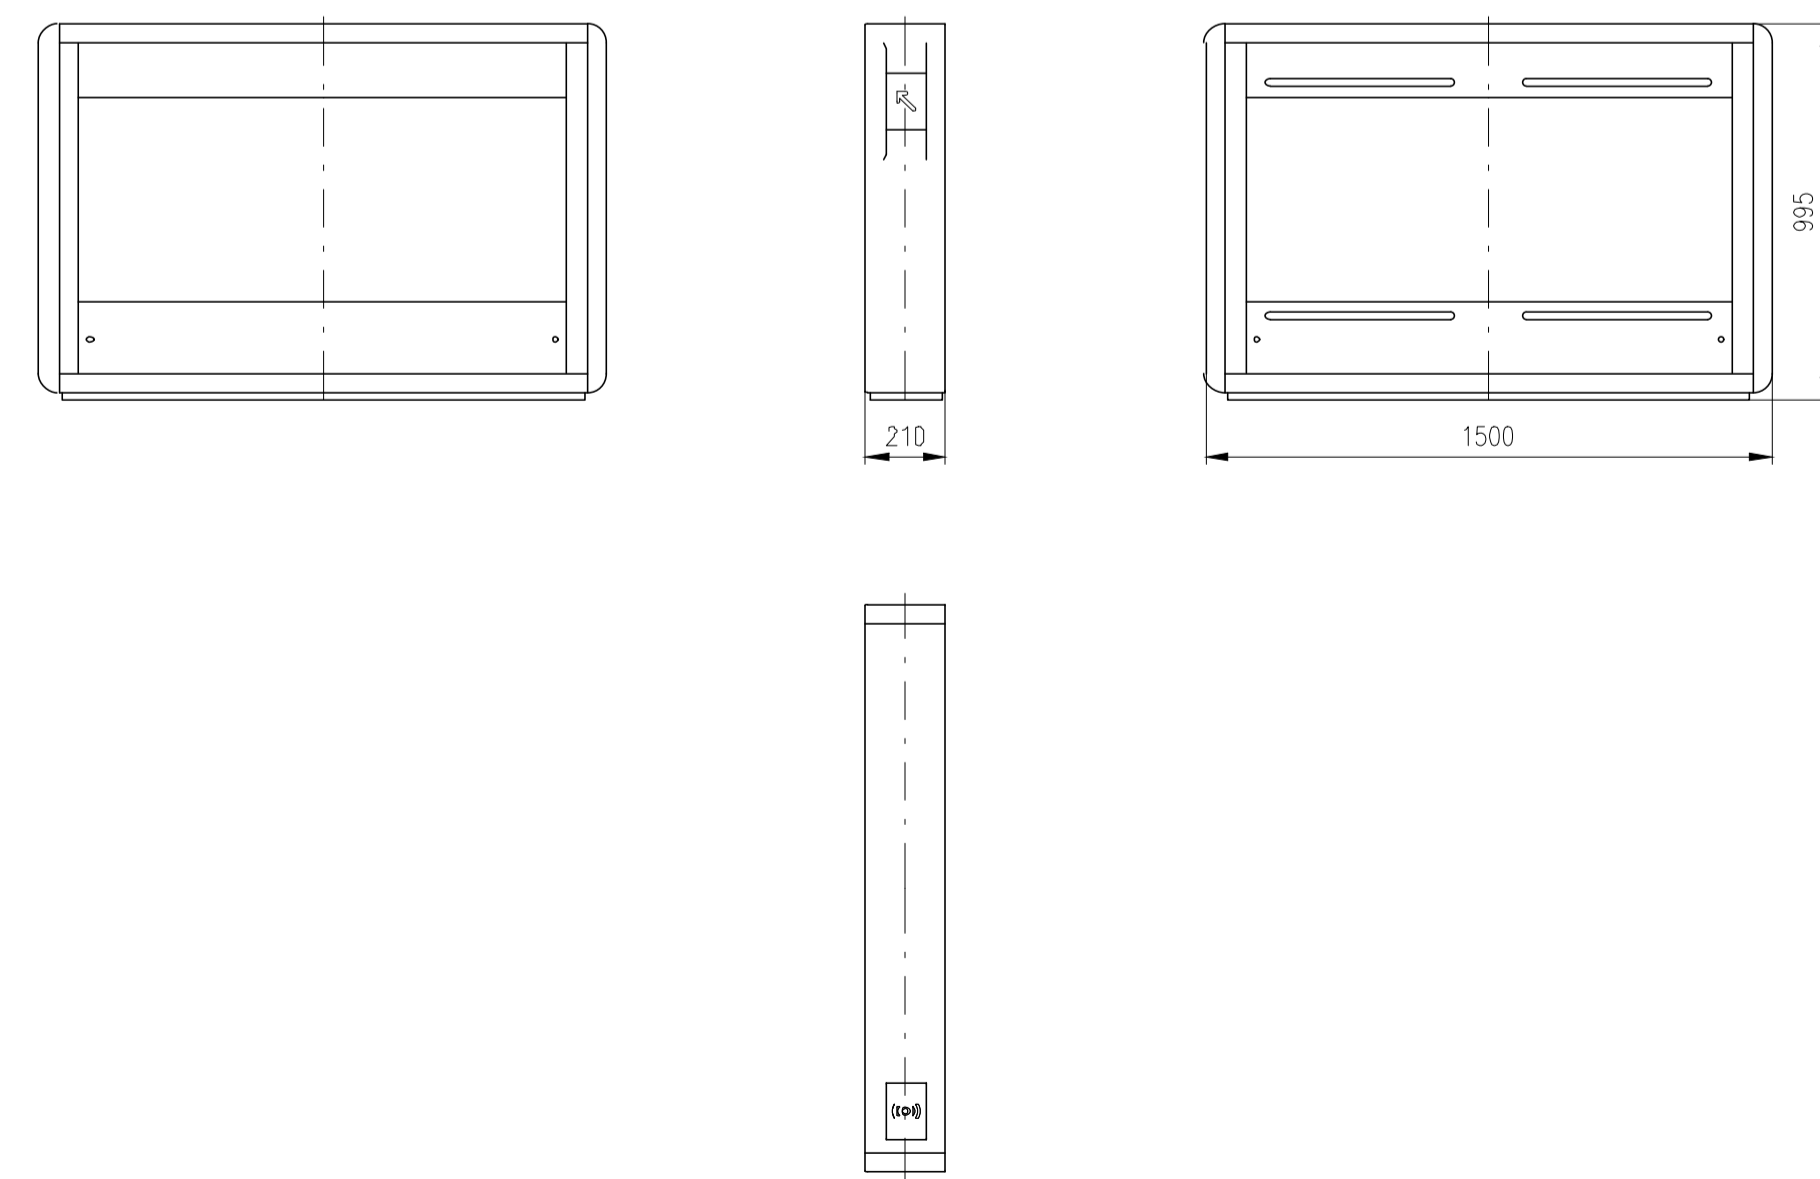

Design of turnstiles: EASYGATE-IM (Example of installation)

Design of turnstiles: EASYGATE-IM (Heights wings 900mm - Example of installation)

Design of turnstiles: EASYGATE-IM (selection heights wings)

Design of turnstiles: EASYGATE-IM (selection of passage width)

Design of turnstiles: EASYGATE-IM (Wing: toughened glass 10mm)

TUEGA

DATE	SCALE	FORMAT
October 2015	1:20	A1

Turnstile: EasyGate-IM-M-2W

Turnstile: EasyGate-IM-M-1W

Turnstile: EasyGate-IM-S-1W

Turnstile: EasyGate-IM-M-0W

Turnstile: EasyGate-IM-S-0W

Design of turnstiles: EASYGATE-IM (Wing: toughened glass 10mm/infill glass panel Connex 6,4mm)

TUEGA

DATE	SCALE	FORMAT
October 2015	1:20	A1

Turnstile: EasyGate-IM-M-2W

Turnstile: EasyGate-IM-M-1W

Turnstile: EasyGate-IM-S-1W

Turnstile: EasyGate-IM-M-0W

Turnstile: EasyGate-IM-S-0W

Design of turnstiles: EASYGATE-IM (Wing: toughened glass 10mm/for heights wings 900mm)

TUEGA

DATE	SCALE	FORMAT
October 2015	1:20	A1