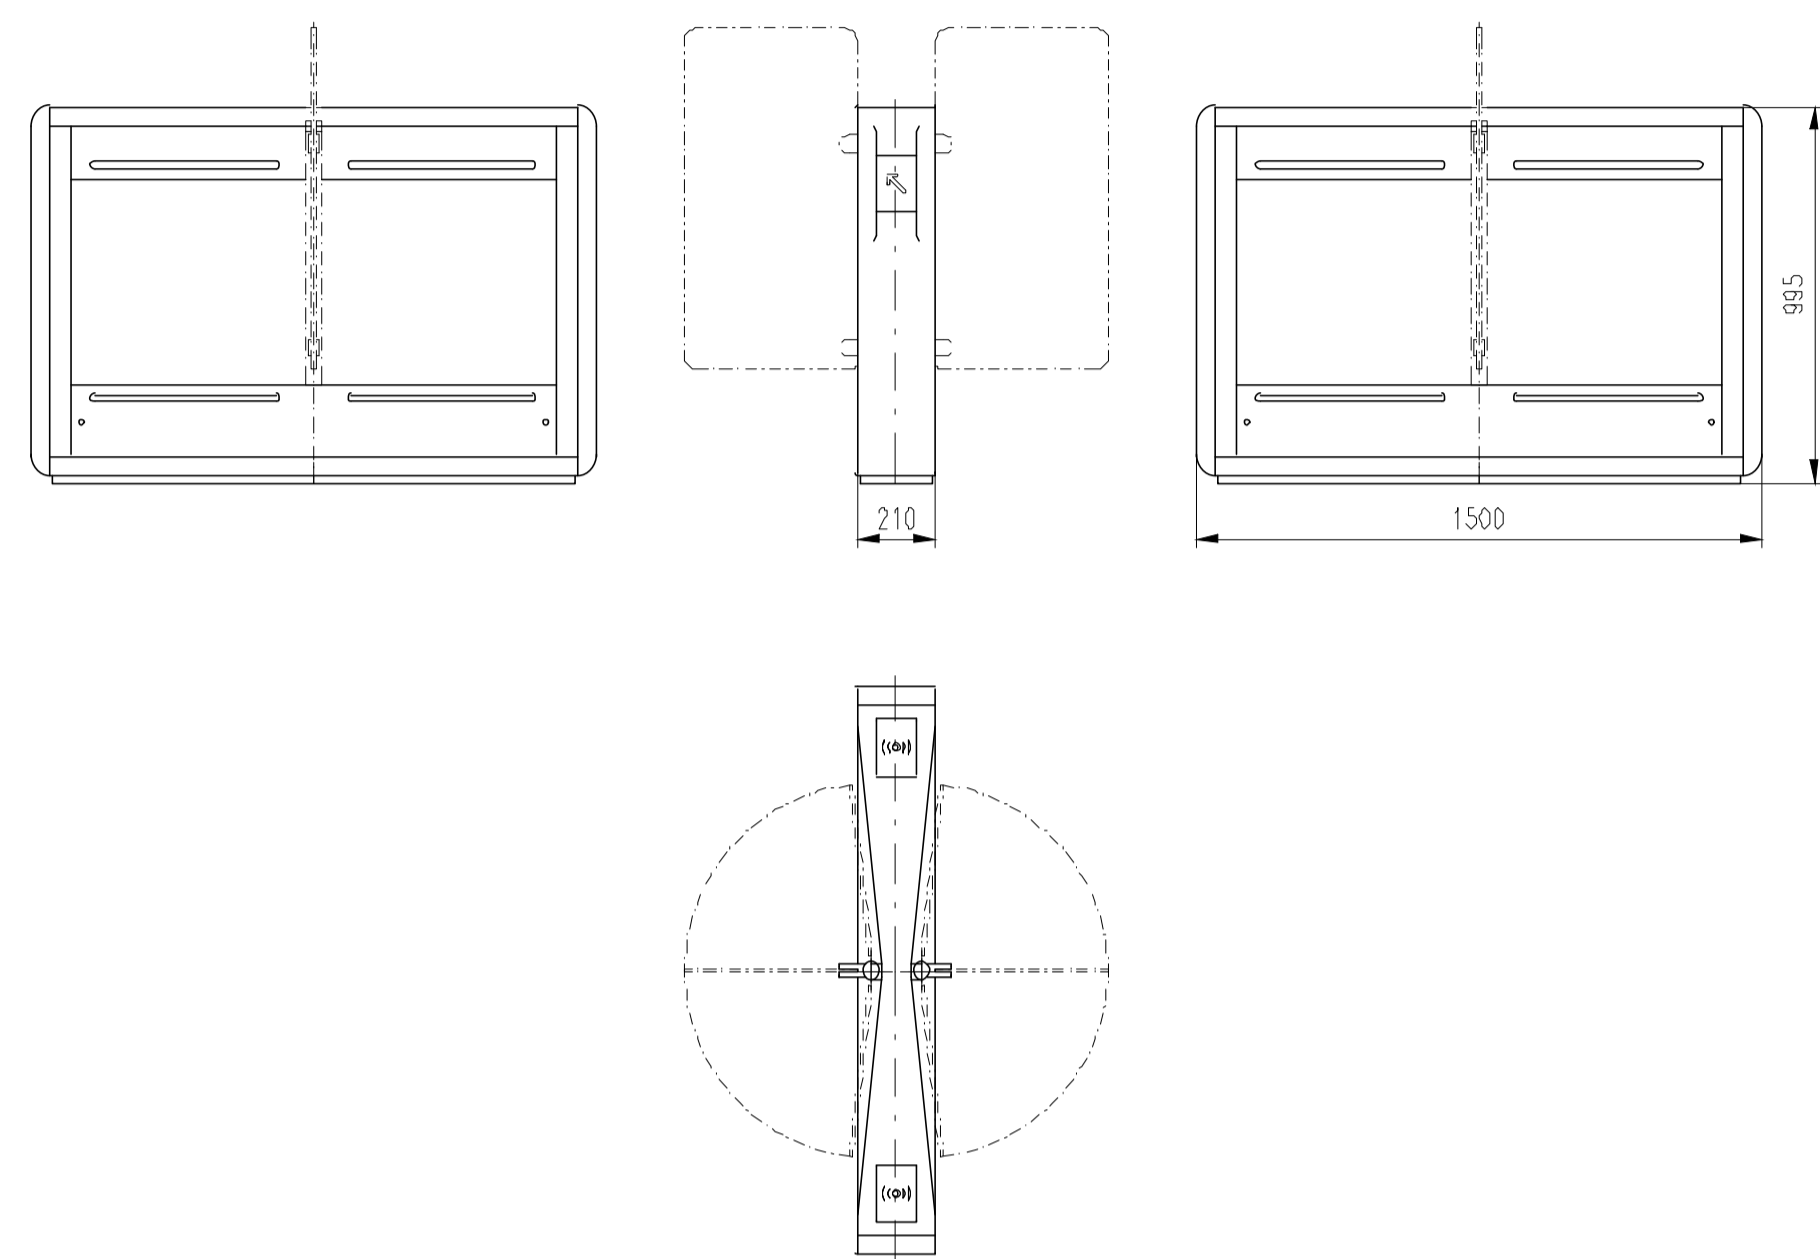

Design of turnstiles: EASYGATE-IM (Example of installation)

Design of turnstiles: EASYGATE-IM (Heights wings 900mm - Example of installation)

Design of turnstiles: EASYGATE-IM (selection heights wings)

Design of turnstiles: EASYGATE-IM (selection of passage width)

Design of turnstiles: EASYGATE-IM (Wing: toughened glass 10mm)

TUEGA

DATE	SCALE	FORMAT
October 2015	1:20	A1

Turnstile: EasyGate-IM-M-2W

Turnstile: EasyGate-IM-M-1W

Turnstile: EasyGate-IM-S-1W

Turnstile: EasyGate-IM-M-0W

Turnstile: EasyGate-IM-S-0W

Design of turnstiles: EASYGATE-IM (Wing: toughened glass 10mm/infill glass panel Connex 6,4mm)

TUEGA

DATE	SCALE	FORMAT
October 2015	1:20	A1

Turnstile: EasyGate-IM-M-2W

Turnstile: EasyGate-IM-M-1W

Turnstile: EasyGate-IM-S-1W

Turnstile: EasyGate-IM-M-0W

Turnstile: EasyGate-IM-S-0W

Design of turnstiles: EASYGATE-IM (Wing: toughened glass 10mm/for heights wings 900mm)

TUEGA

DATE	SCALE	FORMAT
October 2015	1:20	A1