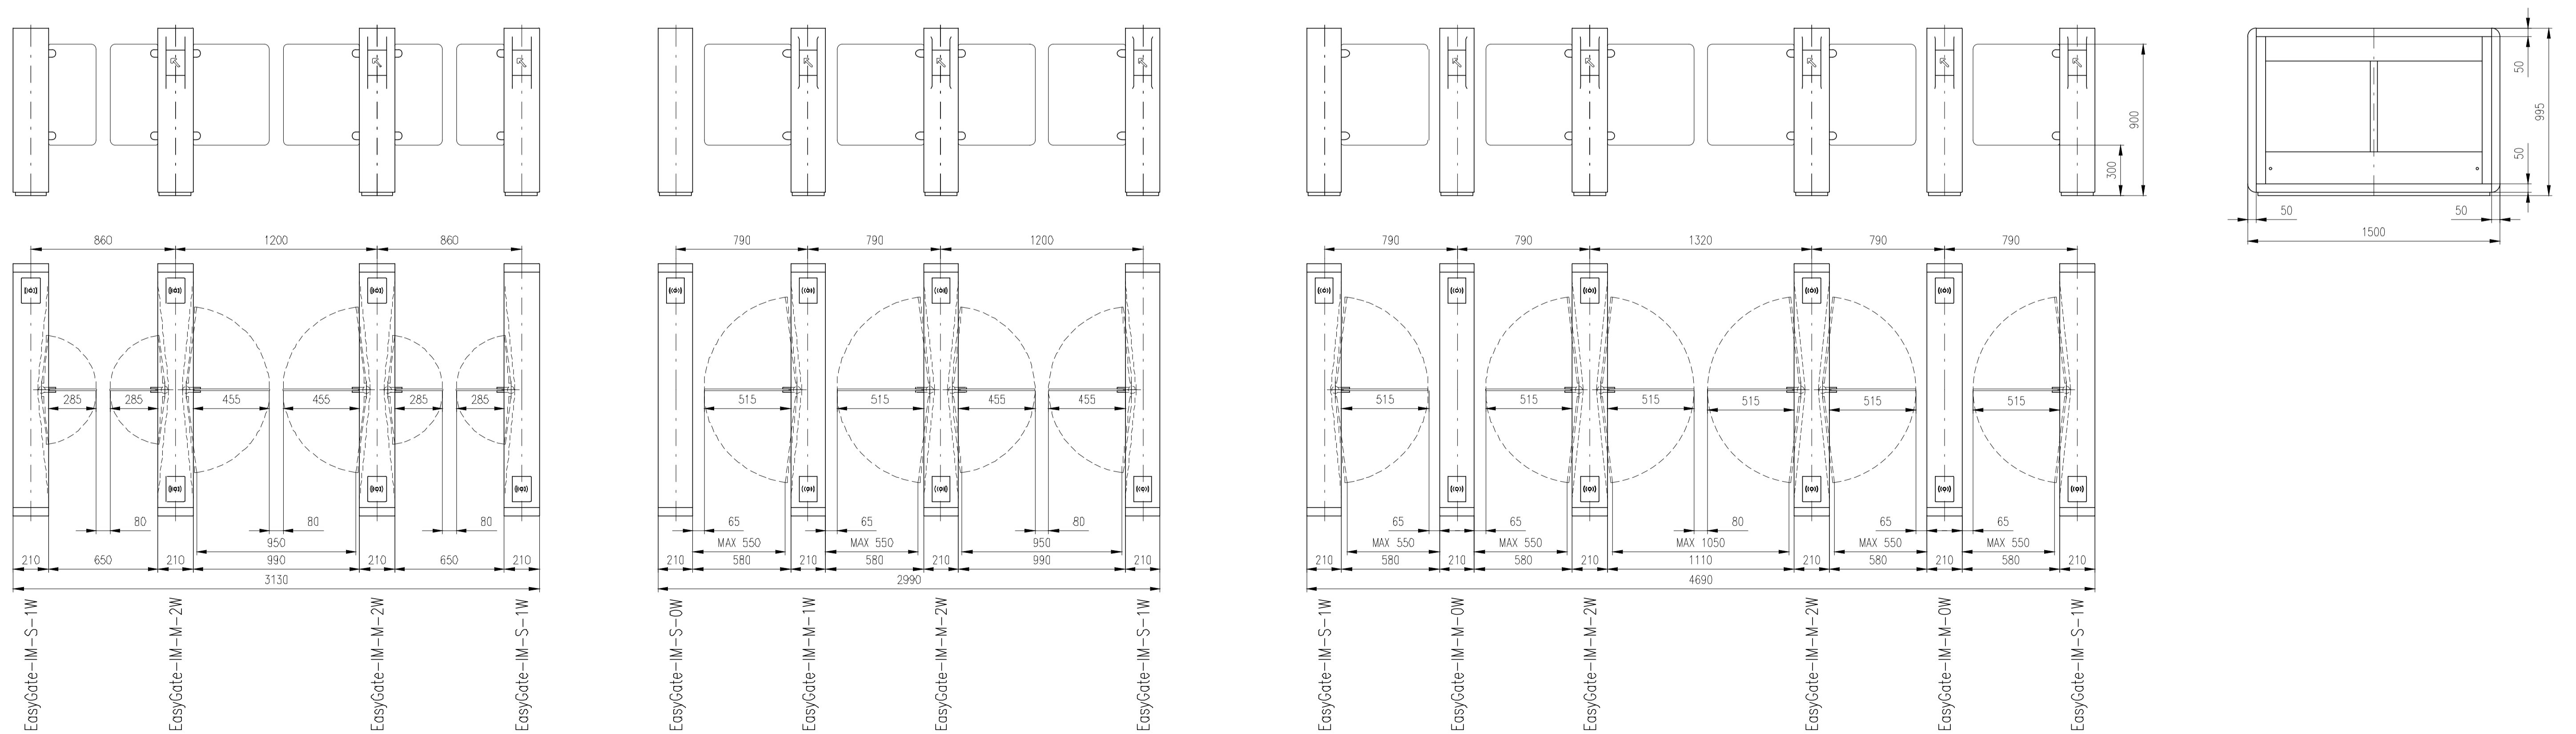

Design of turnstiles: EASYGATE-IM (Example of installation)

Design of turnstiles: EASYGATE-IM (Heights wings 900mm - Example of installation)

Design of turnstiles: EASYGATE-IM (selection heights wings)

Design of turnstiles: EASYGATE-IM (selection of passage width)

Design of turnstiles: EASYGATE-IM (Wing: toughened glass 10mm)

TUEGA

DATE	SCALE	FORMAT
October 2015	1:20	A1

Turnstile: EasyGate-IM-M-2W

Turnstile: EasyGate-IM-M-1W

Turnstile: EasyGate-IM-S-1W

Turnstile: EasyGate-IM-M-0W

Turnstile: EasyGate-IM-S-0W

Design of turnstiles: EASYGATE-IM (Wing: toughened glass 10mm/infill glass panel Connex 6,4mm)

TUEGA

DATE	SCALE	FORMAT
October 2015	1:20	A1

Turnstile: EasyGate-IM-M-2W

Turnstile: EasyGate-IM-M-1W

Turnstile: EasyGate-IM-S-1W

Turnstile: EasyGate-IM-M-0W

Turnstile: EasyGate-IM-S-0W

Design of turnstiles: EASYGATE-IM (Wing: toughened glass 10mm/for heights wings 900mm)

TUEGA

DATE	SCALE	FORMAT
October 2015	1:20	A1