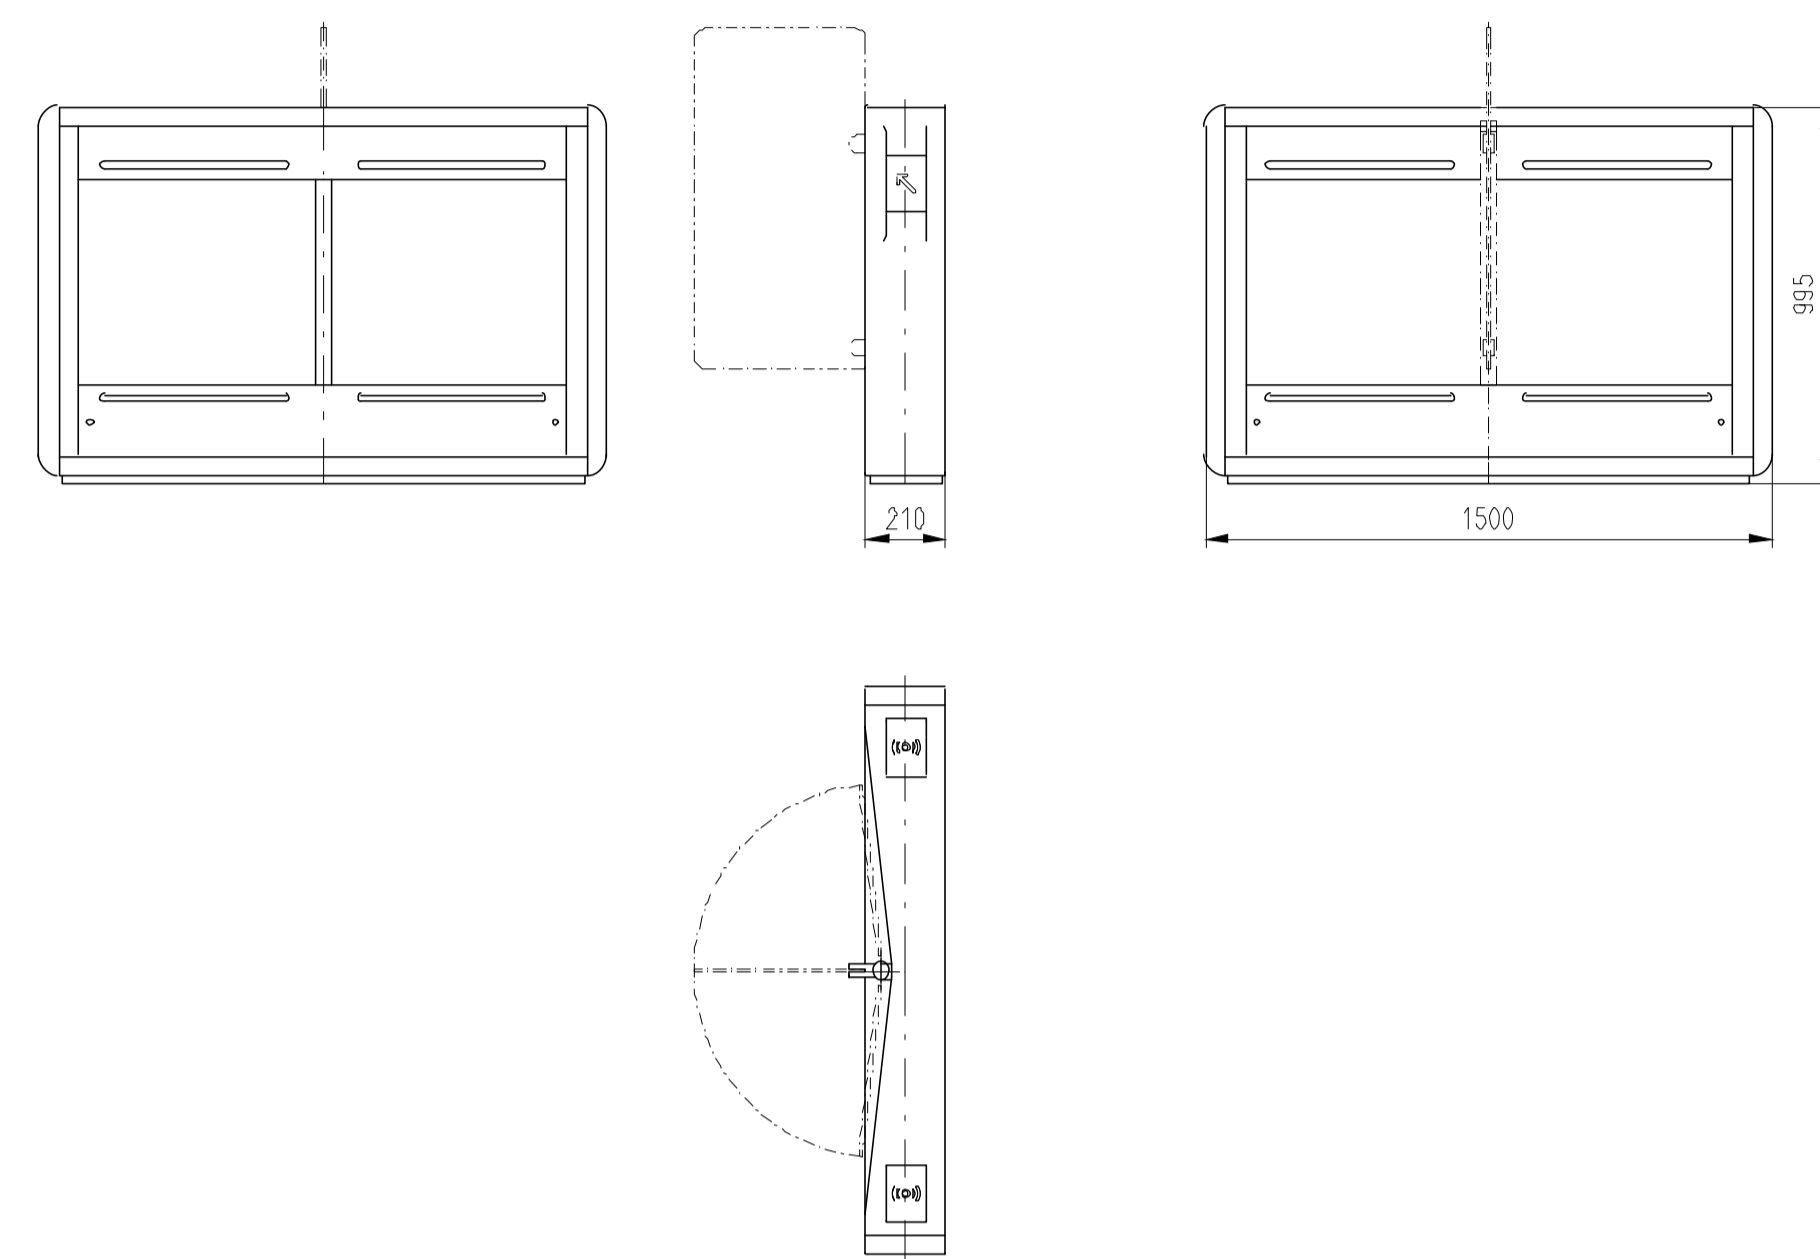

Design of turnstiles: EASYGATE-IM (Example of installation)

Design of turnstiles: EASYGATE-IM (Heights wings 900mm - Example of installation)

Design of turnstiles: EASYGATE-IM (selection heights wings)

Design of turnstiles: EASYGATE-IM (selection of passage width)

Design of turnstiles: EASYGATE-IM (Wing: toughened glass 10mm)

TUEGA

DATE	SCALE	FORMAT
October 2015	1:20	A1

Turnstile: EasyGate-IM-M-2W

Turnstile: EasyGate-IM-M-1W

Turnstile: EasyGate-IM-S-1W

Turnstile: EasyGate-IM-M-0W

Turnstile: EasyGate-IM-S-0W

Design of turnstiles: EASYGATE-IM (Wing: toughened glass 10mm/infill glass panel Connex 6,4mm)

TUEGA

DATE	SCALE	FORMAT
October 2015	1:20	A1

Turnstile: EasyGate-IM-M-2W

Turnstile: EasyGate-IM-M-1W

Turnstile: EasyGate-IM-S-1W

Turnstile: EasyGate-IM-M-0W

Turnstile: EasyGate-IM-S-0W

Design of turnstiles: EASYGATE-IM (Wing: toughened glass 10mm/for heights wings 900mm)

TUEGA

DATE	SCALE	FORMAT
October 2015	1:20	A1