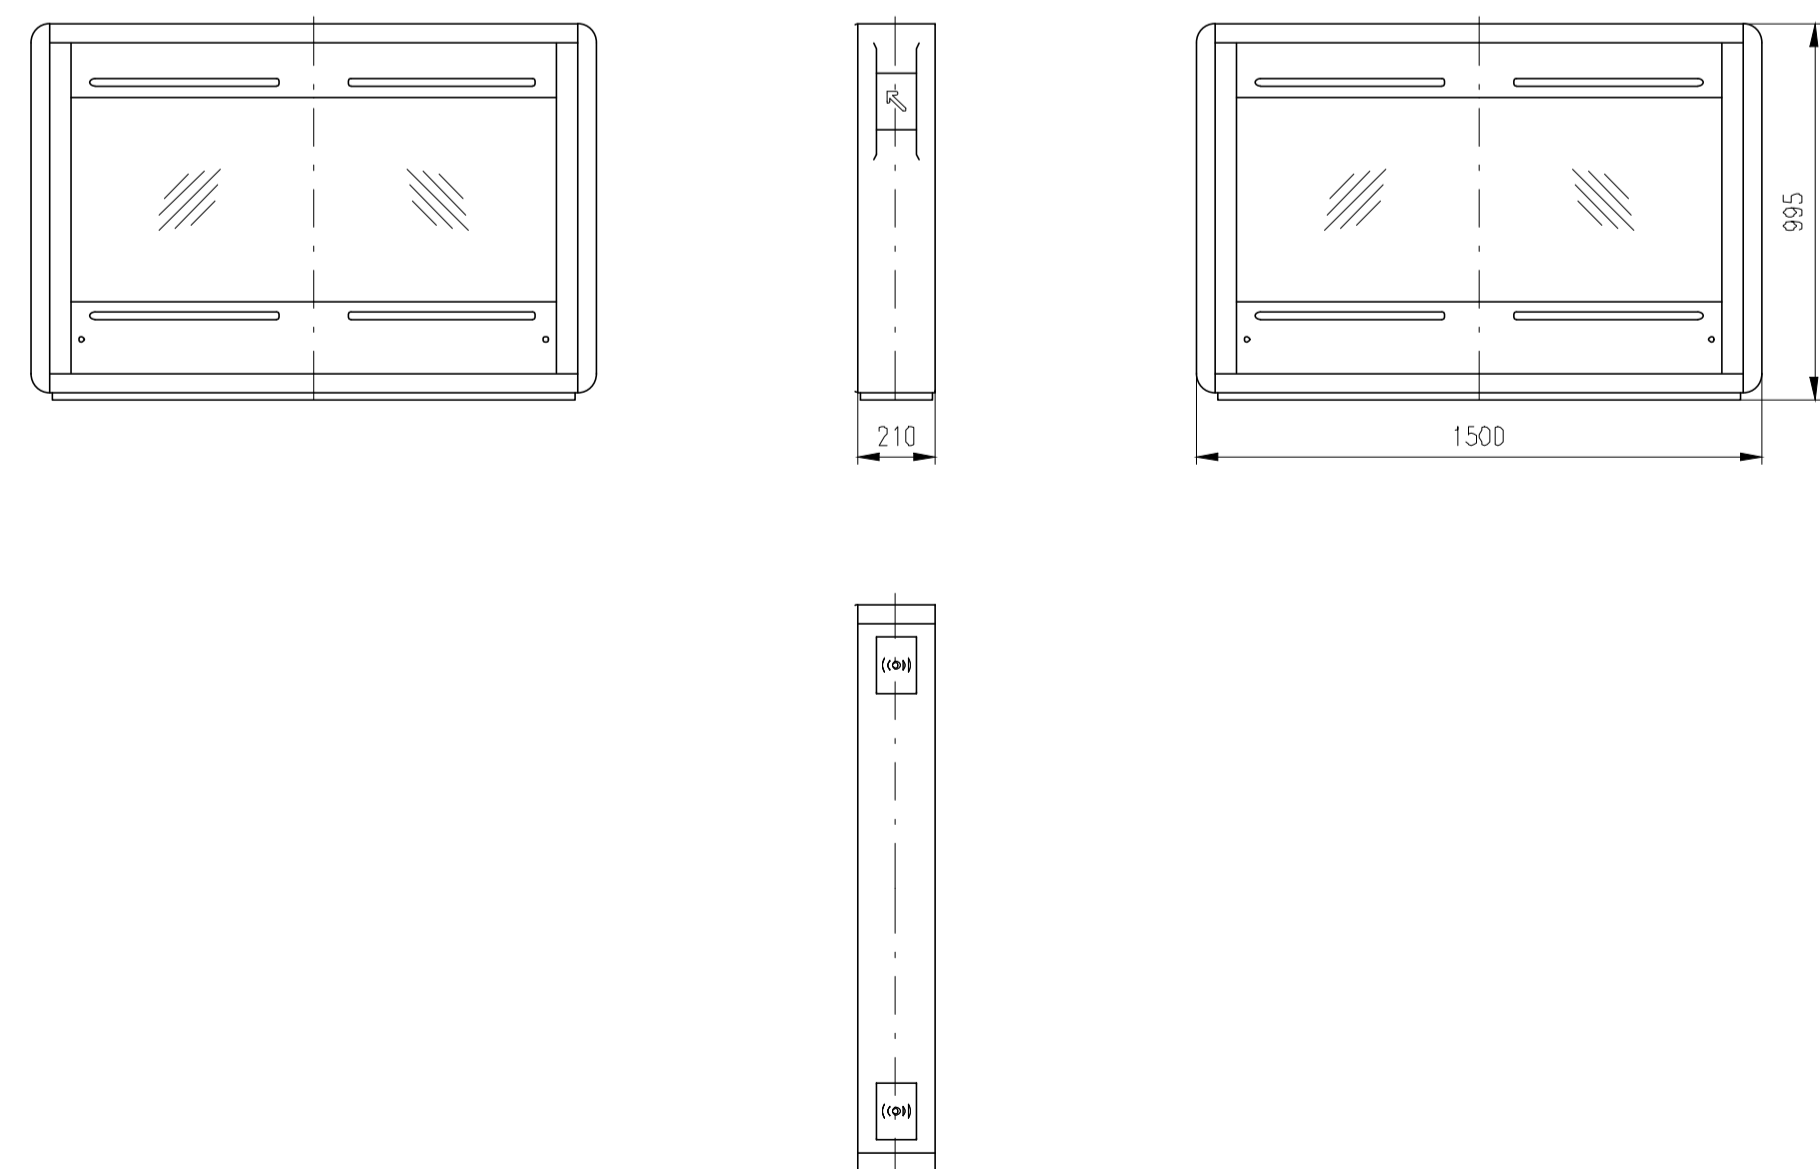

Design of turnstiles: EASYGATE-IM (Example of installation)

Design of turnstiles: EASYGATE-IM (Heights wings 900mm - Example of installation)

Design of turnstiles: EASYGATE-IM (selection heights wings)

Design of turnstiles: EASYGATE-IM (selection of passage width)

Turnstile: EasyGate-IM-S-0W

Design of turnstiles: EASYGATE-IM (Wing: toughened glass 10mm/infill glass panel Connex 6,4mm)

TUEGA

DATE	SCALE	FORMAT
October 2015	1:20	A1

Turnstile: EasyGate-IM-M-2W

Turnstile: EasyGate-IM-M-1W

Turnstile: EasyGate-IM-S-1W

Turnstile: EasyGate-IM-M-0W

Turnstile: EasyGate-IM-S-0W

Design of turnstiles: EASYGATE-IM (Wing: toughened glass 10mm/for heights wings 900mm)

TUEGA

DATE	SCALE	FORMAT
October 2015	1:20	A1

Turnstile: EasyGate-IM-M-2W

Turnstile: EasyGate-IM-M-1W

Turnstile: EasyGate-IM-S-1W

Design of turnstiles: EASYGATE-IM (Wing: toughened glass 10mm/for heights wings 900mm/infill glass panel Connex 6,4mm)

Turnstile: EasyGate-IM-M-2W