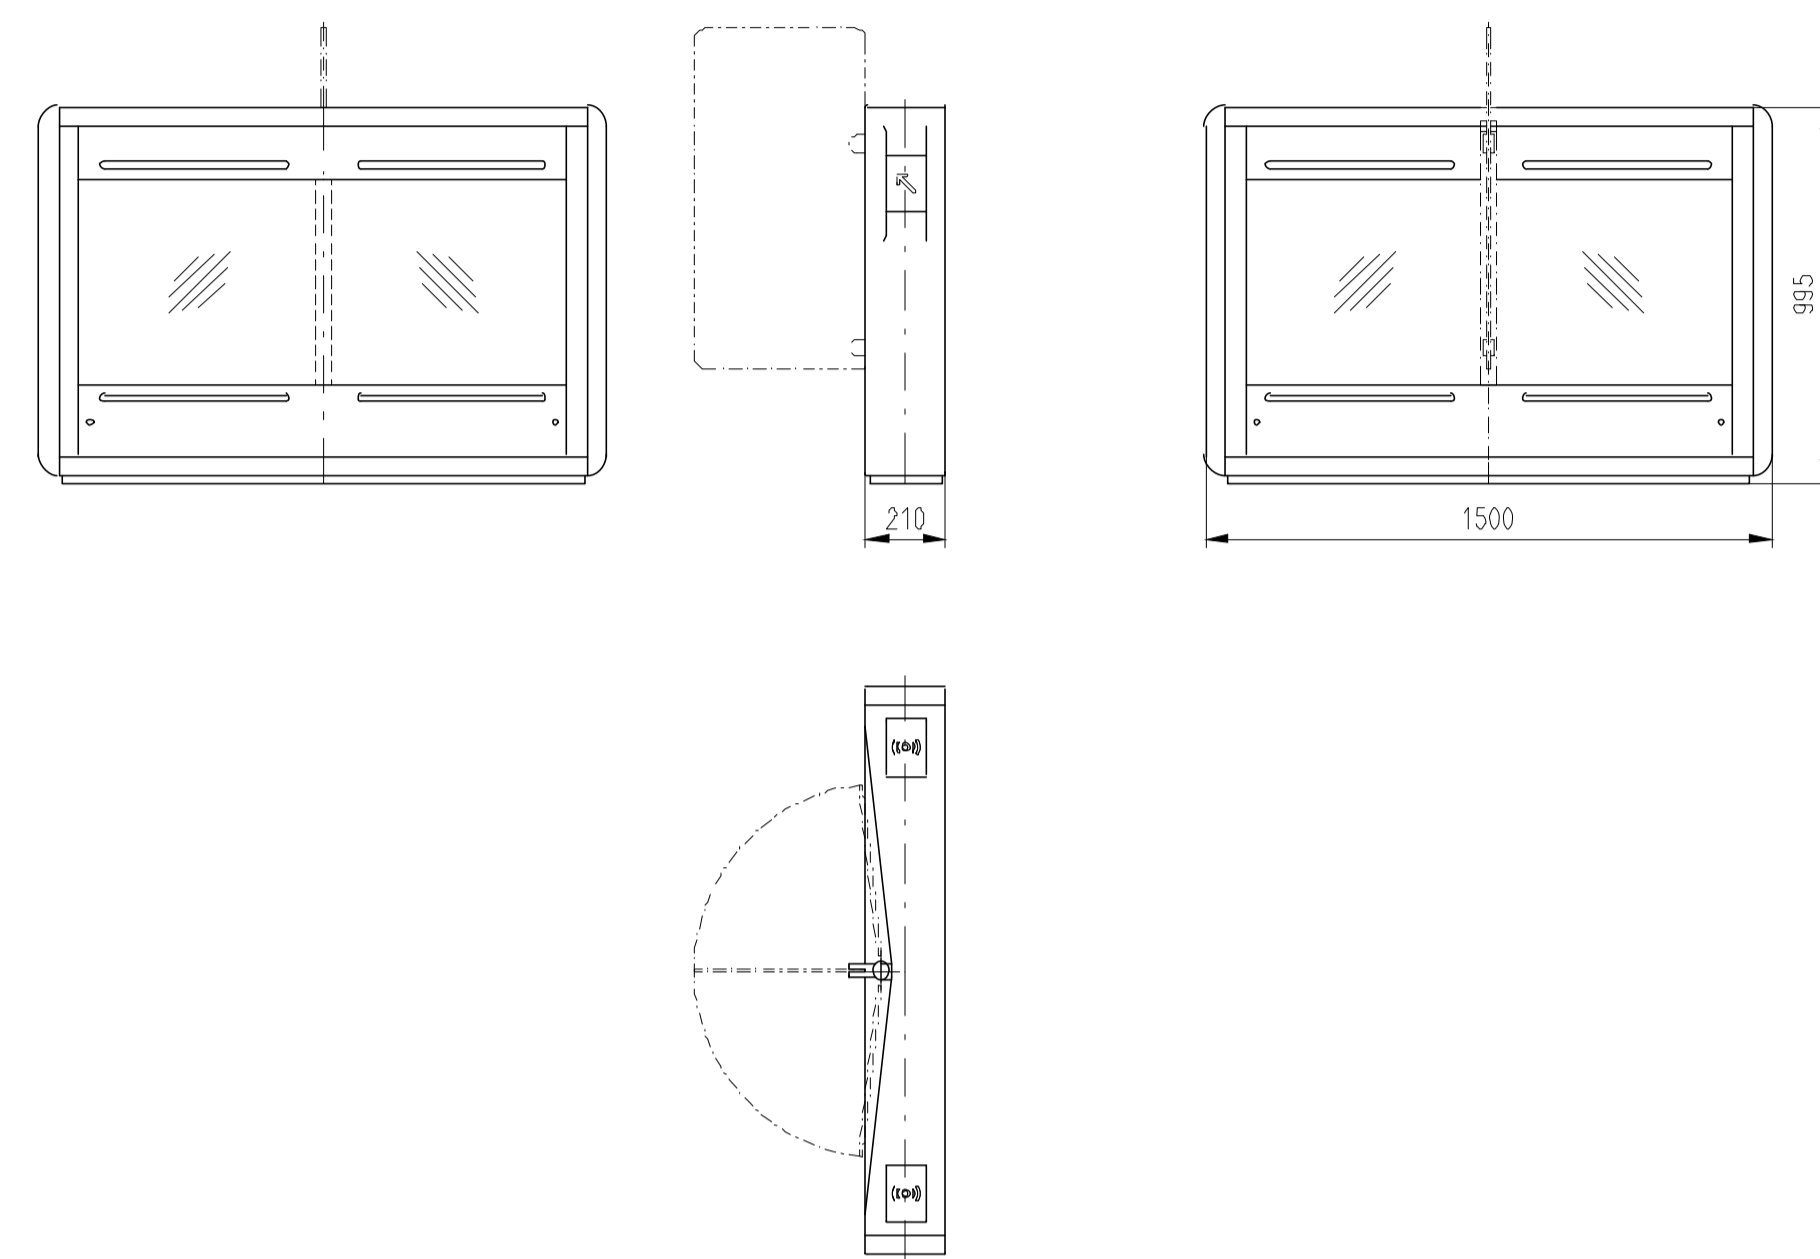

Design of turnstiles: EASYGATE-IM (Example of installation)

Design of turnstiles: EASYGATE-IM (Heights wings 900mm - Example of installation)

Design of turnstiles: EASYGATE-IM (selection heights wings)

Design of turnstiles: EASYGATE-IM (selection of passage width)

Turnstile: EasyGate-IM-S-0W

Design of turnstiles: EASYGATE-IM (Wing: toughened glass 10mm/infill glass panel Connex 6,4mm)

TUEGA

DATE	SCALE	FORMAT
October 2015	1:20	A1

Turnstile: EasyGate-IM-M-2W

Turnstile: EasyGate-IM-M-1W

Turnstile: EasyGate-IM-S-1W

Turnstile: EasyGate-IM-M-0W

Turnstile: EasyGate-IM-S-0W

Design of turnstiles: EASYGATE-IM (Wing: toughened glass 10mm/for heights wings 900mm)

TUEGA

DATE	SCALE	FORMAT
October 2015	1:20	A1

Turnstile: EasyGate-IM-M-2W

Turnstile: EasyGate-IM-M-1W

Turnstile: EasyGate-IM-S-1W

Design of turnstiles: EASYGATE-IM (Wing: toughened glass 10mm/for heights wings 900mm/infill glass panel Connex 6,4mm)

Turnstile: EasyGate-IM-M-2W