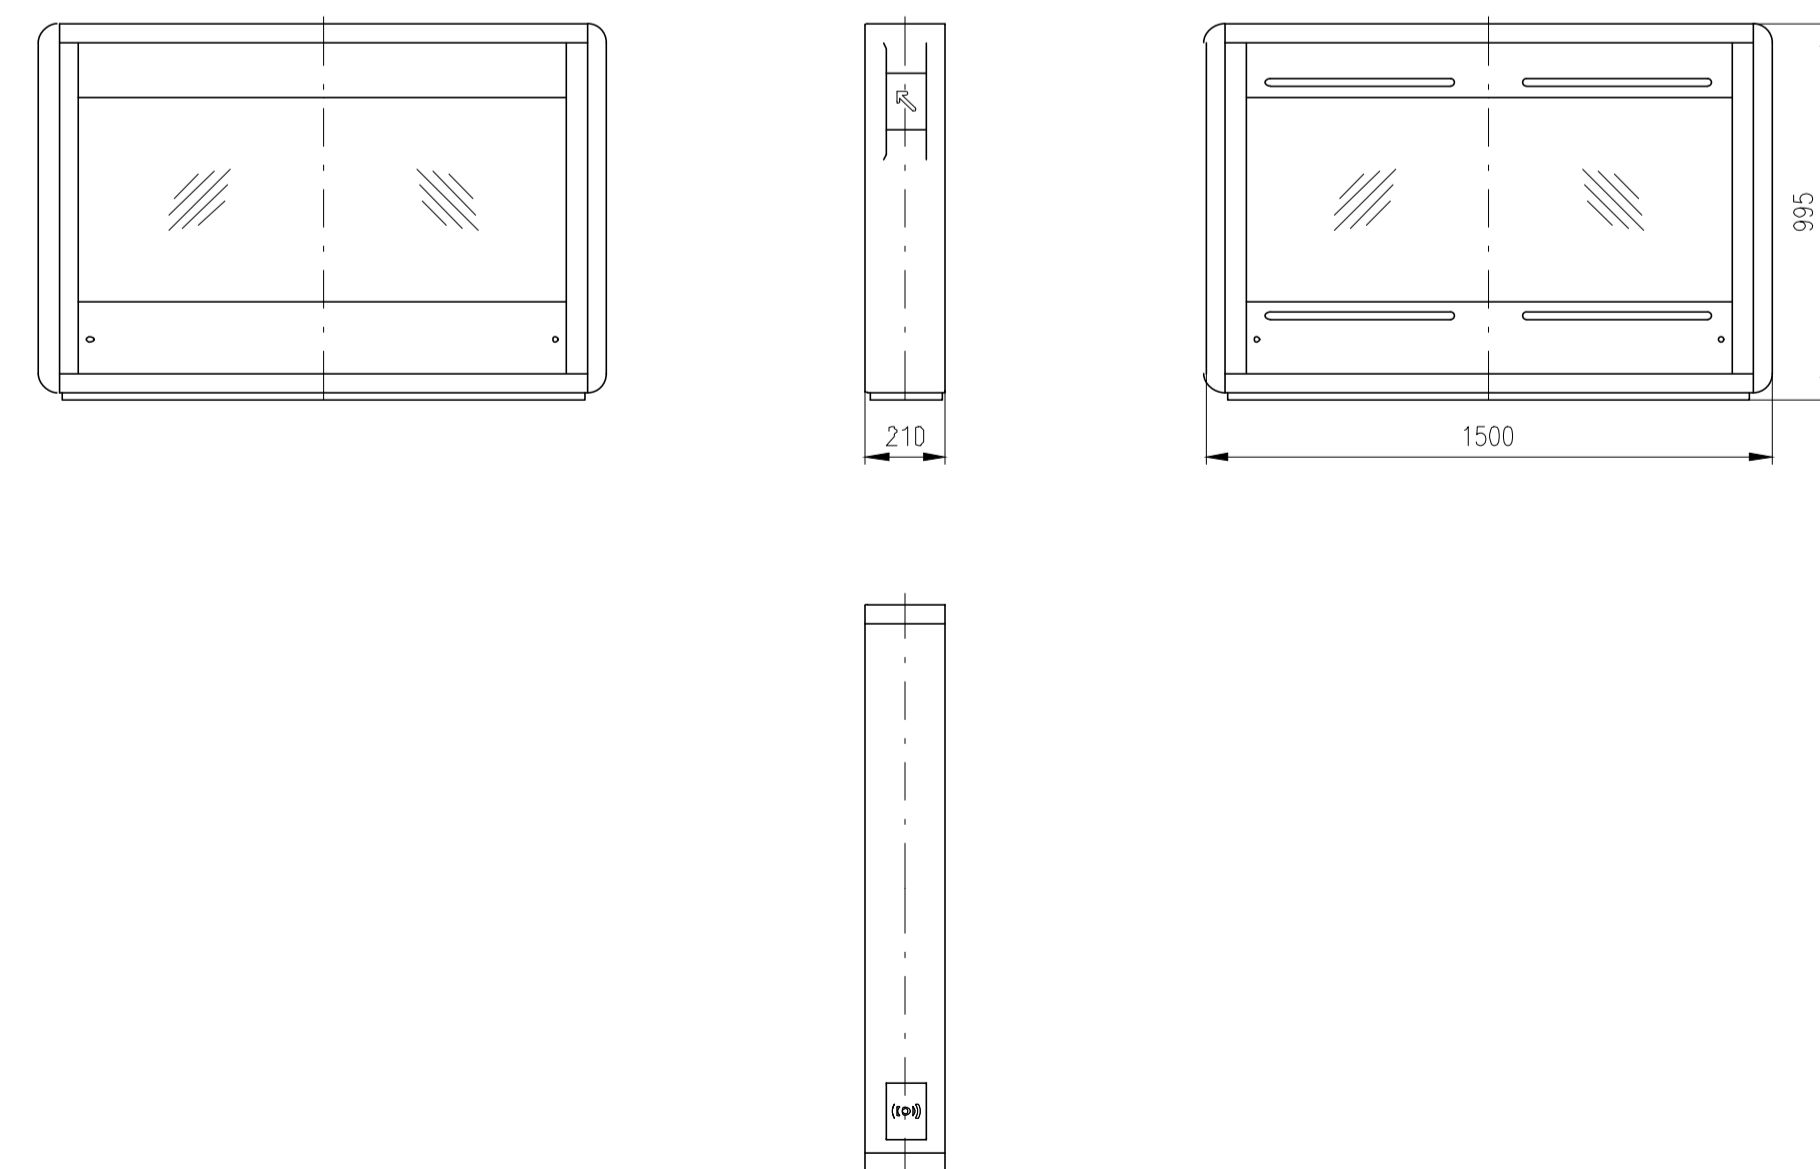

Design of turnstiles: EASYGATE-IM (Example of installation)

Design of turnstiles: EASYGATE-IM (Heights wings 900mm - Example of installation)

Design of turnstiles: EASYGATE-IM (selection heights wings)

Design of turnstiles: EASYGATE-IM (selection of passage width)

Turnstile: EasyGate-IM-S-0W

Design of turnstiles: EASYGATE-IM (Wing: toughened glass 10mm/infill glass panel Connex 6,4mm)

TUEGA

DATE	SCALE	FORMAT
October 2015	1:20	A1

Turnstile: EasyGate-IM-M-2W

Turnstile: EasyGate-IM-M-1W

Turnstile: EasyGate-IM-S-1W

Turnstile: EasyGate-IM-M-0W

Turnstile: EasyGate-IM-S-0W

Design of turnstiles: EASYGATE-IM (Wing: toughened glass 10mm/for heights wings 900mm)

TUEGA

DATE	SCALE	FORMAT
October 2015	1:20	A1

Turnstile: EasyGate-IM-M-2W

Turnstile: EasyGate-IM-M-1W

Turnstile: EasyGate-IM-S-1W

Design of turnstiles: EASYGATE-IM (Wing: toughened glass 10mm/for heights wings 900mm/infill glass panel Connex 6,4mm)

Turnstile: EasyGate-IM-M-2W