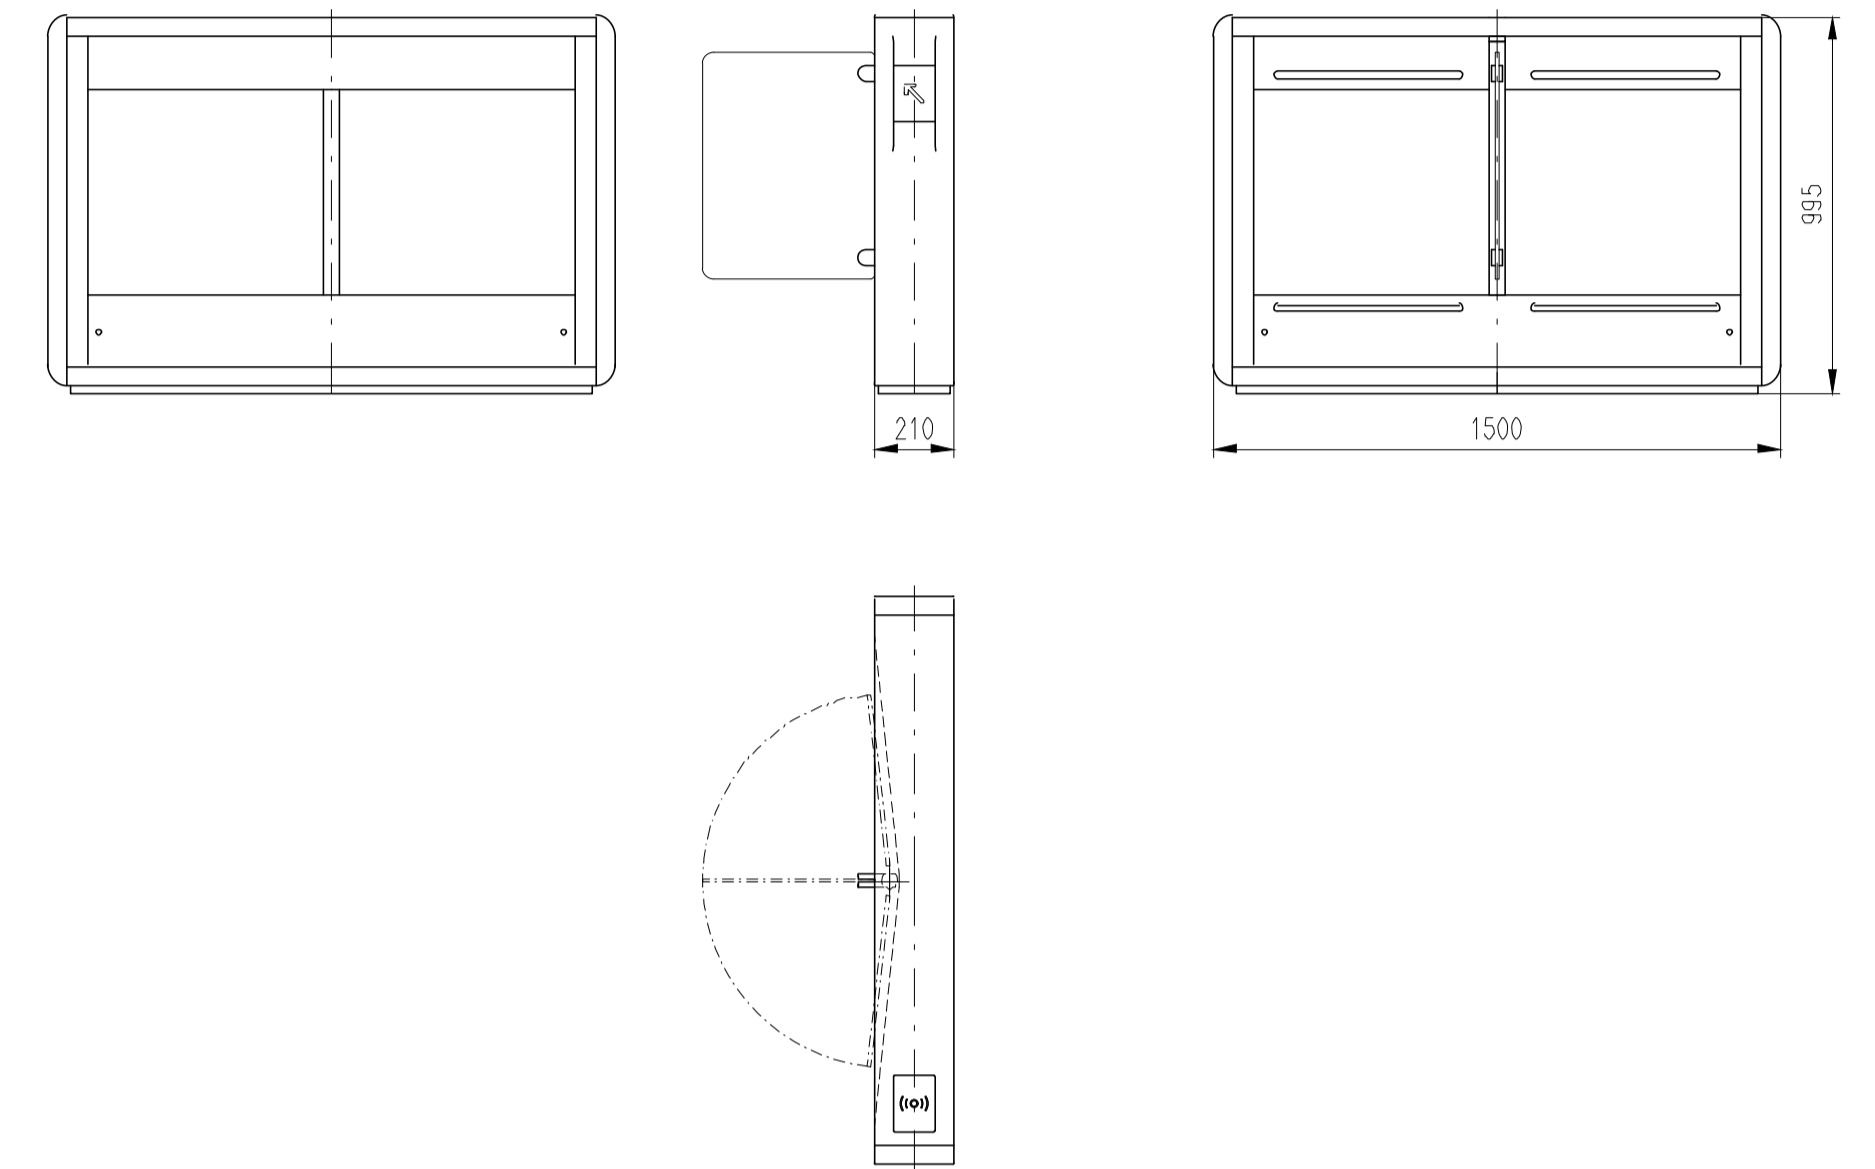

Turnstile: EasyGate-IM-S-0W

Design of turnstiles: EASYGATE-IM (Wing: toughened glass 10mm/infill glass panel Connex 6,4mm)

TUEGA

DATE	SCALE	FORMAT
October 2015	1:20	A1

Turnstile: EasyGate-IM-M-2W

Turnstile: EasyGate-IM-M-1W

Turnstile: EasyGate-IM-S-1W

Turnstile: EasyGate-IM-M-0W

Turnstile: EasyGate-IM-S-0W

Design of turnstiles: EASYGATE-IM (Wing: toughened glass 10mm/for heights wings 900mm)

TUEGA

DATE	SCALE	FORMAT
October 2015	1:20	A1

Turnstile: EasyGate-IM-M-2W

Turnstile: EasyGate-IM-M-1W

Turnstile: EasyGate-IM-S-1W

Design of turnstiles: EASYGATE-IM (Wing: toughened glass 10mm/for heights wings 900mm/infill glass panel Connex 6,4mm)

Turnstile: EasyGate-IM-M-2W