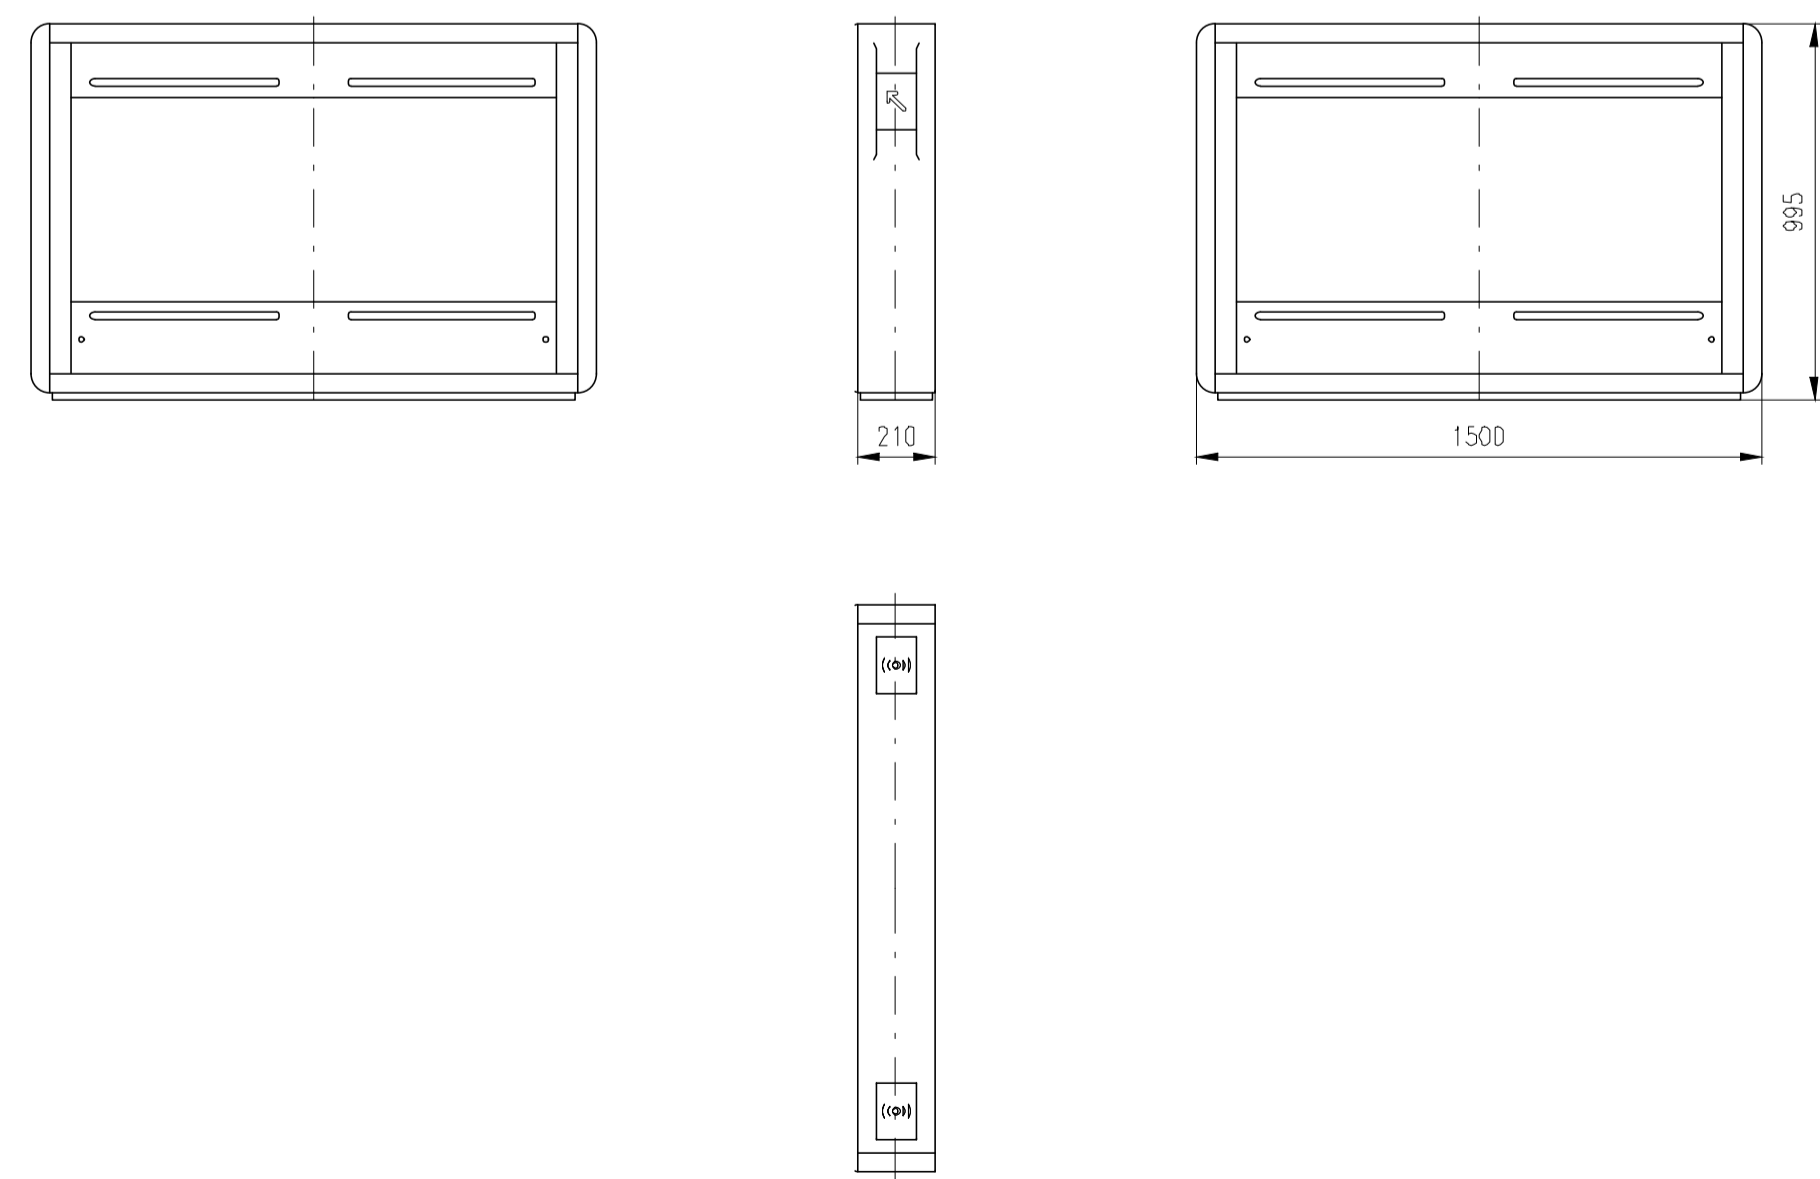

Design of turnstiles: EASYGATE-IM (Example of installation)

Design of turnstiles: EASYGATE-IM (Heights wings 900mm - Example of installation)

Design of turnstiles: EASYGATE-IM (selection heights wings)

Design of turnstiles: EASYGATE-IM (selection of passage width)

Design of turnstiles: EASYGATE-IM (Wing: toughened glass 10mm)

TUEGA

DATE	SCALE	FORMAT
October 2015	1:20	A1

Turnstile: EasyGate-IM-M-2W

Turnstile: EasyGate-IM-M-1W

Turnstile: EasyGate-IM-S-1W

Turnstile: EasyGate-IM-M-0W

Turnstile: EasyGate-IM-S-0W

Design of turnstiles: EASYGATE-IM (Wing: toughened glass 10mm/infill glass panel Connex 6,4mm)

TUEGA

DATE	SCALE	FORMAT
October 2015	1:20	A1

Turnstile: EasyGate-IM-M-2W

Turnstile: EasyGate-IM-M-1W

Turnstile: EasyGate-IM-S-1W

Turnstile: EasyGate-IM-M-0W

Turnstile: EasyGate-IM-S-0W

Design of turnstiles: EASYGATE-IM (Wing: toughened glass 10mm/for heights wings 900mm)

TUEGA

DATE	SCALE	FORMAT
October 2015	1:20	A1