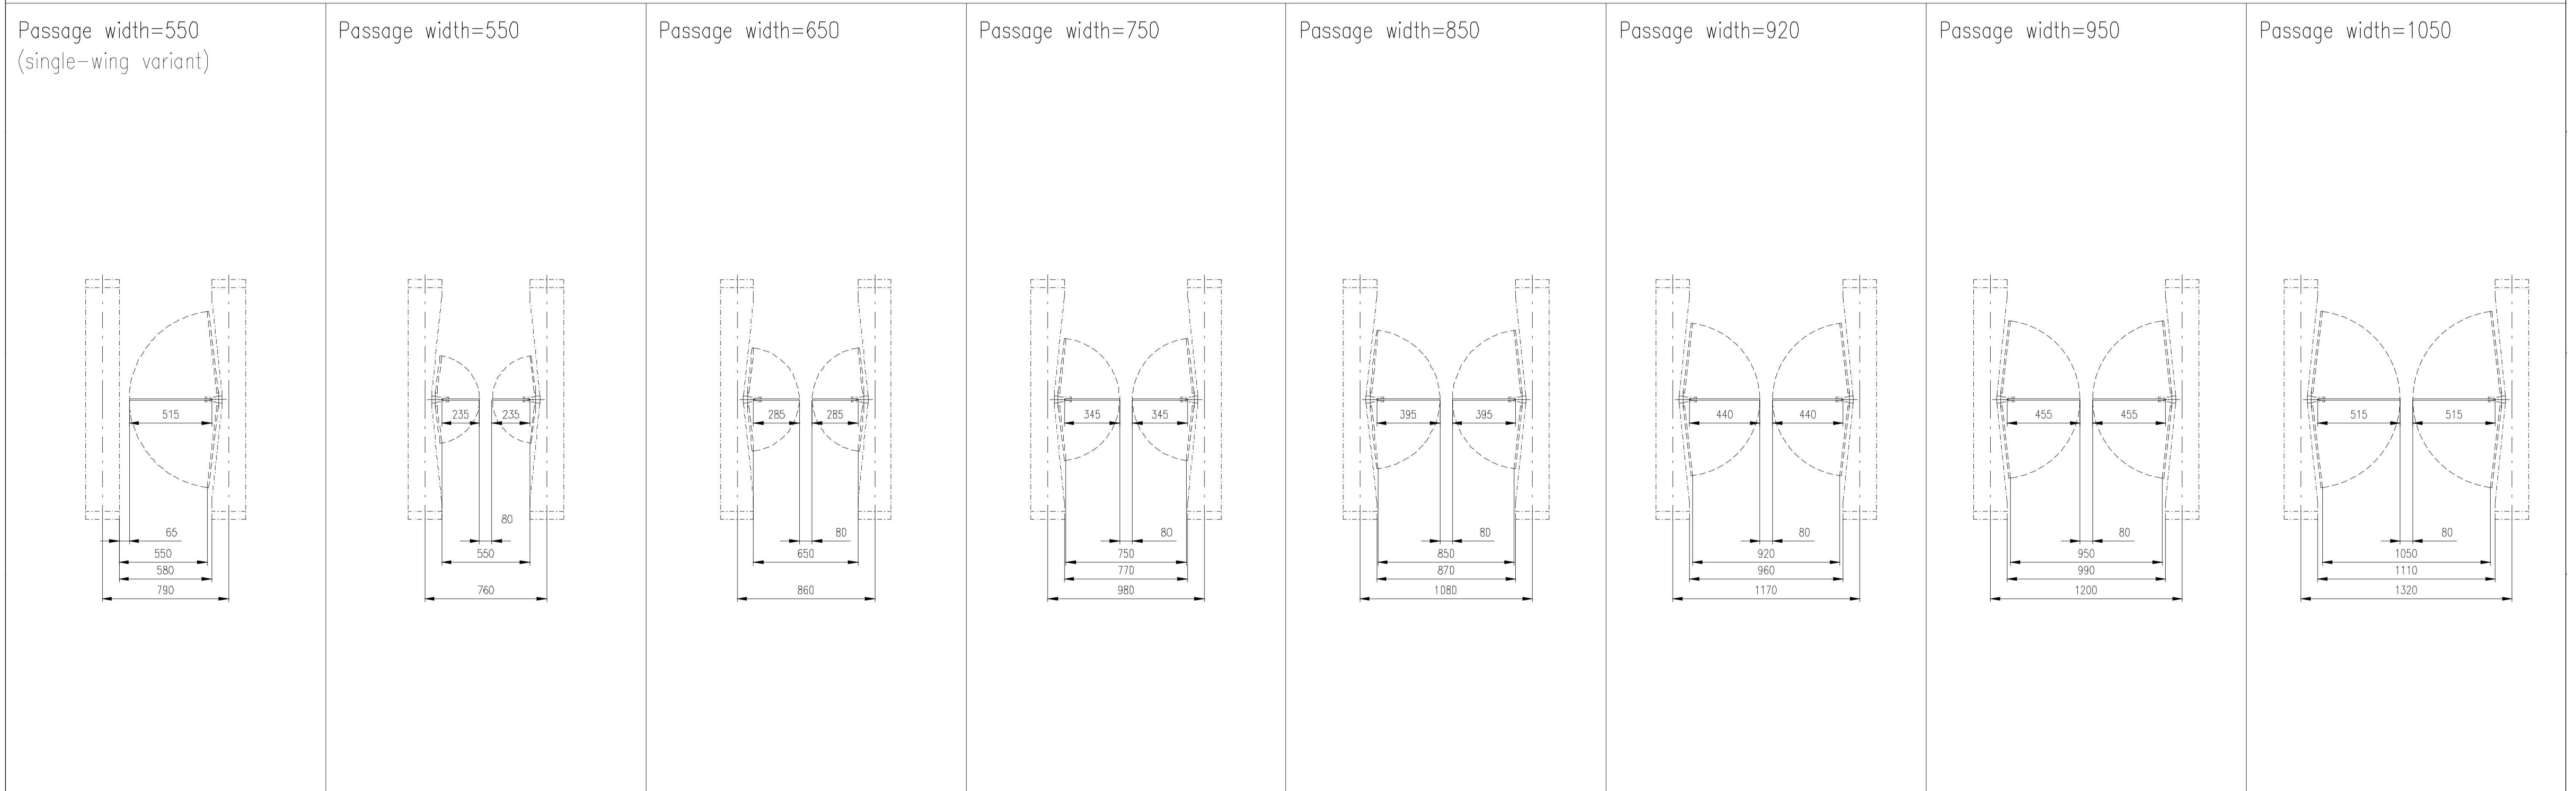

Design of turnstiles: EASYGATE-IM (Example of installation)

Design of turnstiles: EASYGATE-IM (Heights wings 900mm - Example of installation)

Design of turnstiles: EASYGATE-IM (selection heights wings)

Design of turnstiles: EASYGATE-IM (selection of passage width)

Design of turnstiles: EASYGATE-IM (Wing: toughened glass 10mm)

TUEGA

DATE	SCALE	FORMAT
October 2015	1:20	A1

Turnstile: EasyGate-IM-M-2W

Turnstile: EasyGate-IM-M-1W

Turnstile: EasyGate-IM-S-1W

Turnstile: EasyGate-IM-M-0W

Turnstile: EasyGate-IM-S-0W

Design of turnstiles: EASYGATE-IM (Wing: toughened glass 10mm/infill glass panel Connex 6,4mm)

TUEGA

DATE	SCALE	FORMAT
October 2015	1:20	A1

Turnstile: EasyGate-IM-M-2W

Turnstile: EasyGate-IM-M-1W

Turnstile: EasyGate-IM-S-1W

Turnstile: EasyGate-IM-M-0W

Turnstile: EasyGate-IM-S-0W

Design of turnstiles: EASYGATE-IM (Wing: toughened glass 10mm/for heights wings 900mm)

TUEGA

DATE	SCALE	FORMAT
October 2015	1:20	A1