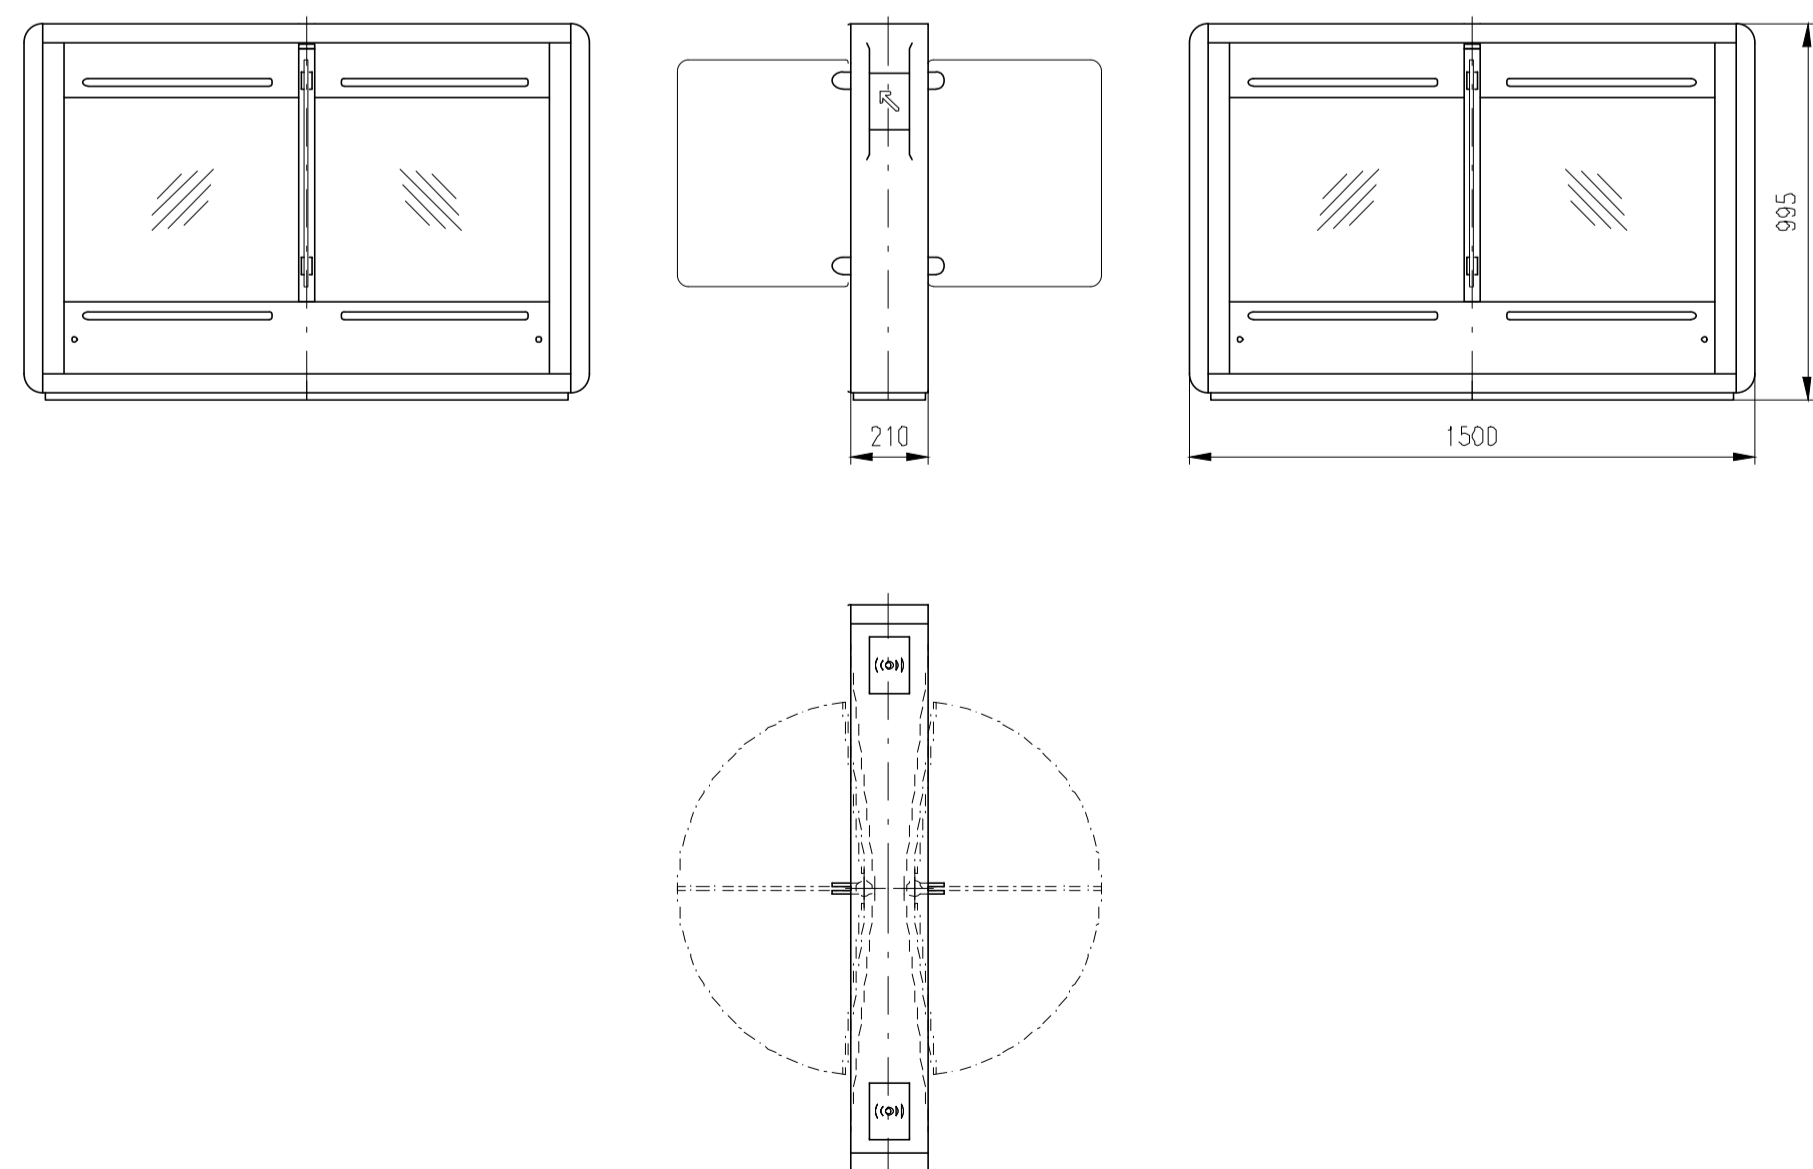

Turnstile: EasyGate-IM-S-1W

Turnstile: EasyGate-IM-M-0W

Turnstile: EasyGate-IM-S-0W

Design of turnstiles: EASYGATE-IM (Wing: toughened glass 10mm/for heights wings 900mm)

TUEGA

DATE	SCALE	FORMAT
October 2015	1:20	A1

Turnstile: EasyGate-IM-M-2W

Turnstile: EasyGate-IM-M-1W

Turnstile: EasyGate-IM-S-1W

Design of turnstiles: EASYGATE-IM (Wing: toughened glass 10mm/for heights wings 900mm/infill glass panel Connex 6,4mm)

Turnstile: EasyGate-IM-M-2W