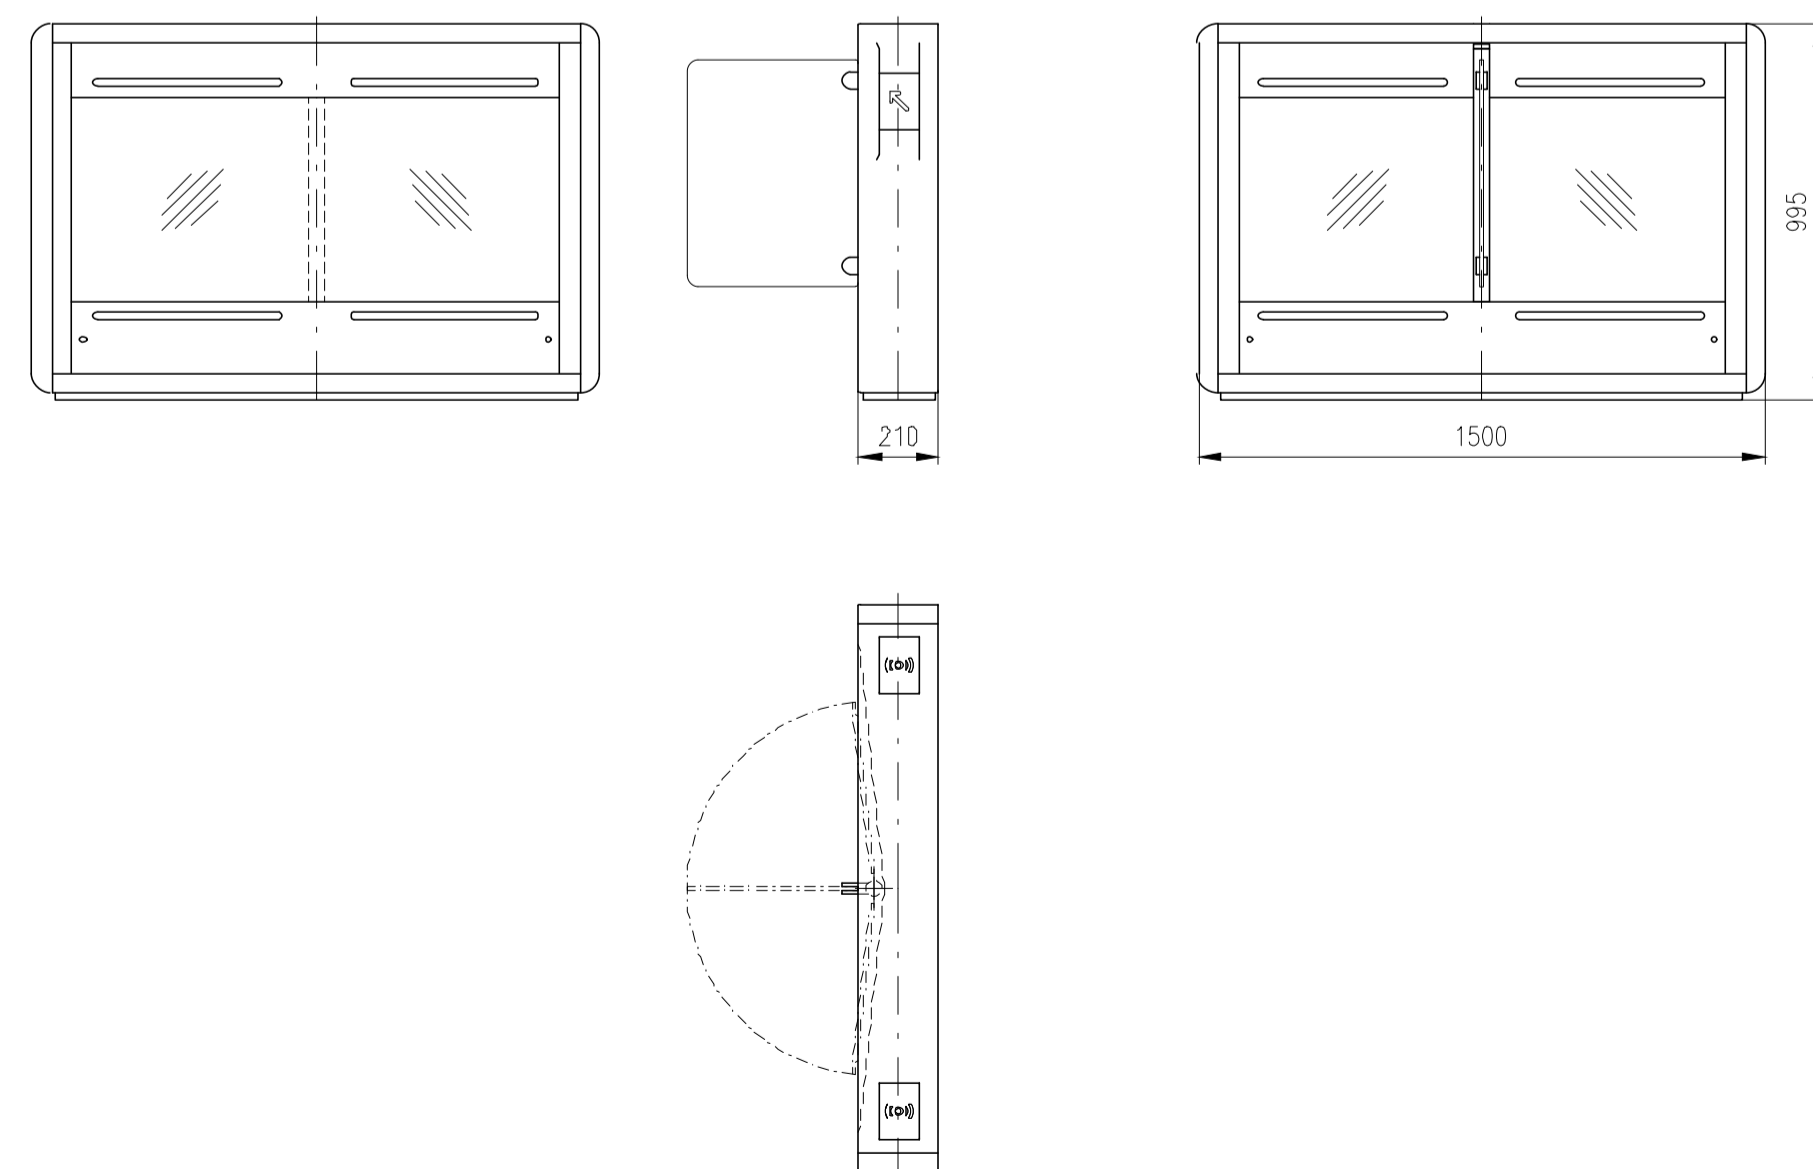

Turnstile: EasyGate-IM-M-1W