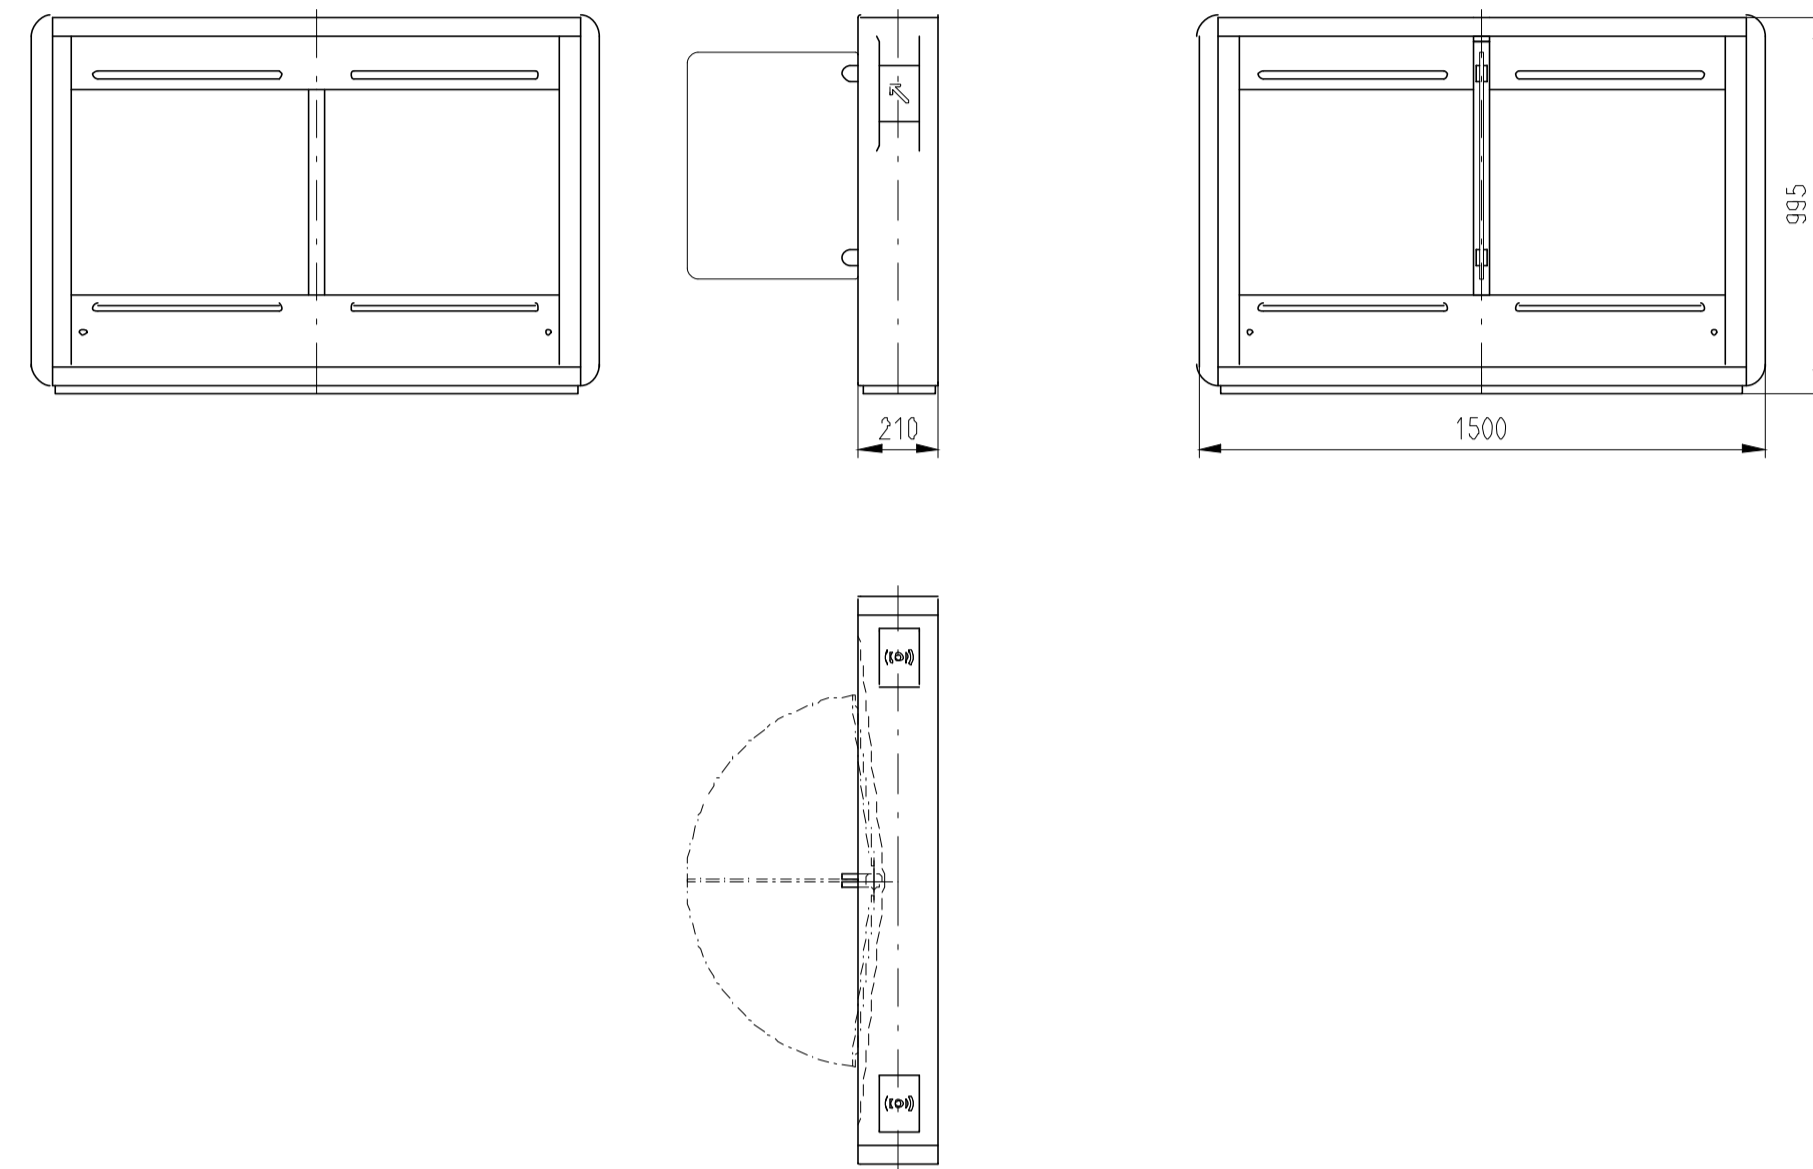

Turnstile: EasyGate-IM-S-0W

Design of turnstiles: EASYGATE-IM (Wing: toughened glass 10mm/infill glass panel Connex 6,4mm)

TUEGA

DATE	SCALE	FORMAT
October 2015	1:20	A1

Turnstile: EasyGate-IM-M-2W

Turnstile: EasyGate-IM-M-1W

Turnstile: EasyGate-IM-S-1W

Turnstile: EasyGate-IM-M-0W

Turnstile: EasyGate-IM-S-0W

Design of turnstiles: EASYGATE-IM (Wing: toughened glass 10mm/for heights wings 900mm)

TUEGA

DATE	SCALE	FORMAT
October 2015	1:20	A1

Turnstile: EasyGate-IM-M-2W

Turnstile: EasyGate-IM-M-1W

Turnstile: EasyGate-IM-S-1W

Design of turnstiles: EASYGATE-IM (Wing: toughened glass 10mm/for heights wings 900mm/infill glass panel Connex 6,4mm)

Turnstile: EasyGate-IM-M-2W