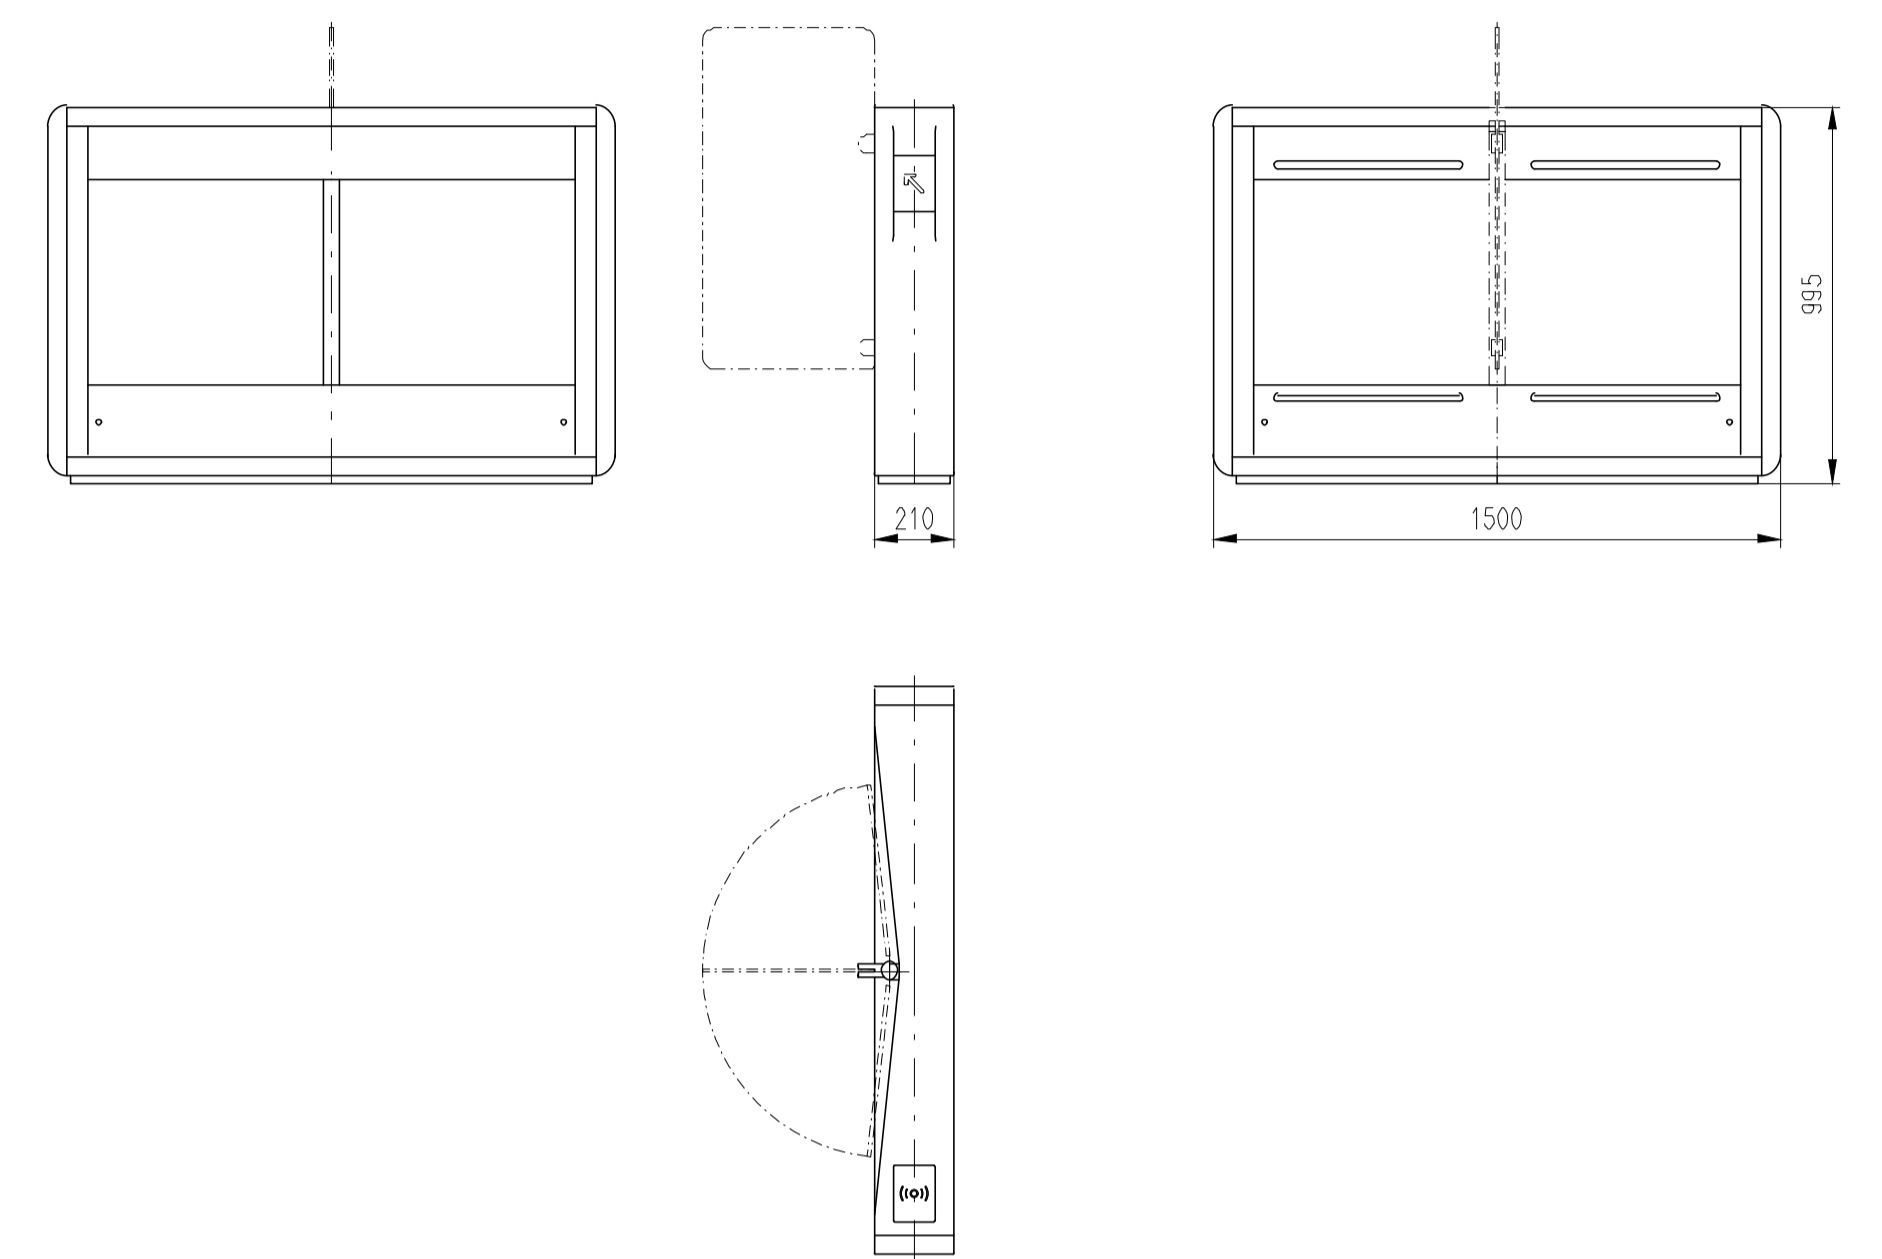

Design of turnstiles: EASYGATE-IM (Example of installation)

Design of turnstiles: EASYGATE-IM (Heights wings 900mm - Example of installation)

Design of turnstiles: EASYGATE-IM (selection heights wings)

Design of turnstiles: EASYGATE-IM (selection of passage width)

Design of turnstiles: EASYGATE-IM (Wing: toughened glass 10mm)

TUEGA

DATE	SCALE	FORMAT
October 2015	1:20	A1

Turnstile: EasyGate-IM-M-2W

Turnstile: EasyGate-IM-M-1W

Turnstile: EasyGate-IM-S-1W

Turnstile: EasyGate-IM-M-0W

Turnstile: EasyGate-IM-S-0W

Design of turnstiles: EASYGATE-IM (Wing: toughened glass 10mm/infill glass panel Connex 6,4mm)

TUEGA

DATE	SCALE	FORMAT
October 2015	1:20	A1

Turnstile: EasyGate-IM-M-2W

Turnstile: EasyGate-IM-M-1W

Turnstile: EasyGate-IM-S-1W

Turnstile: EasyGate-IM-M-0W

Turnstile: EasyGate-IM-S-0W

Design of turnstiles: EASYGATE-IM (Wing: toughened glass 10mm/for heights wings 900mm)

TUEGA

DATE	SCALE	FORMAT
October 2015	1:20	A1