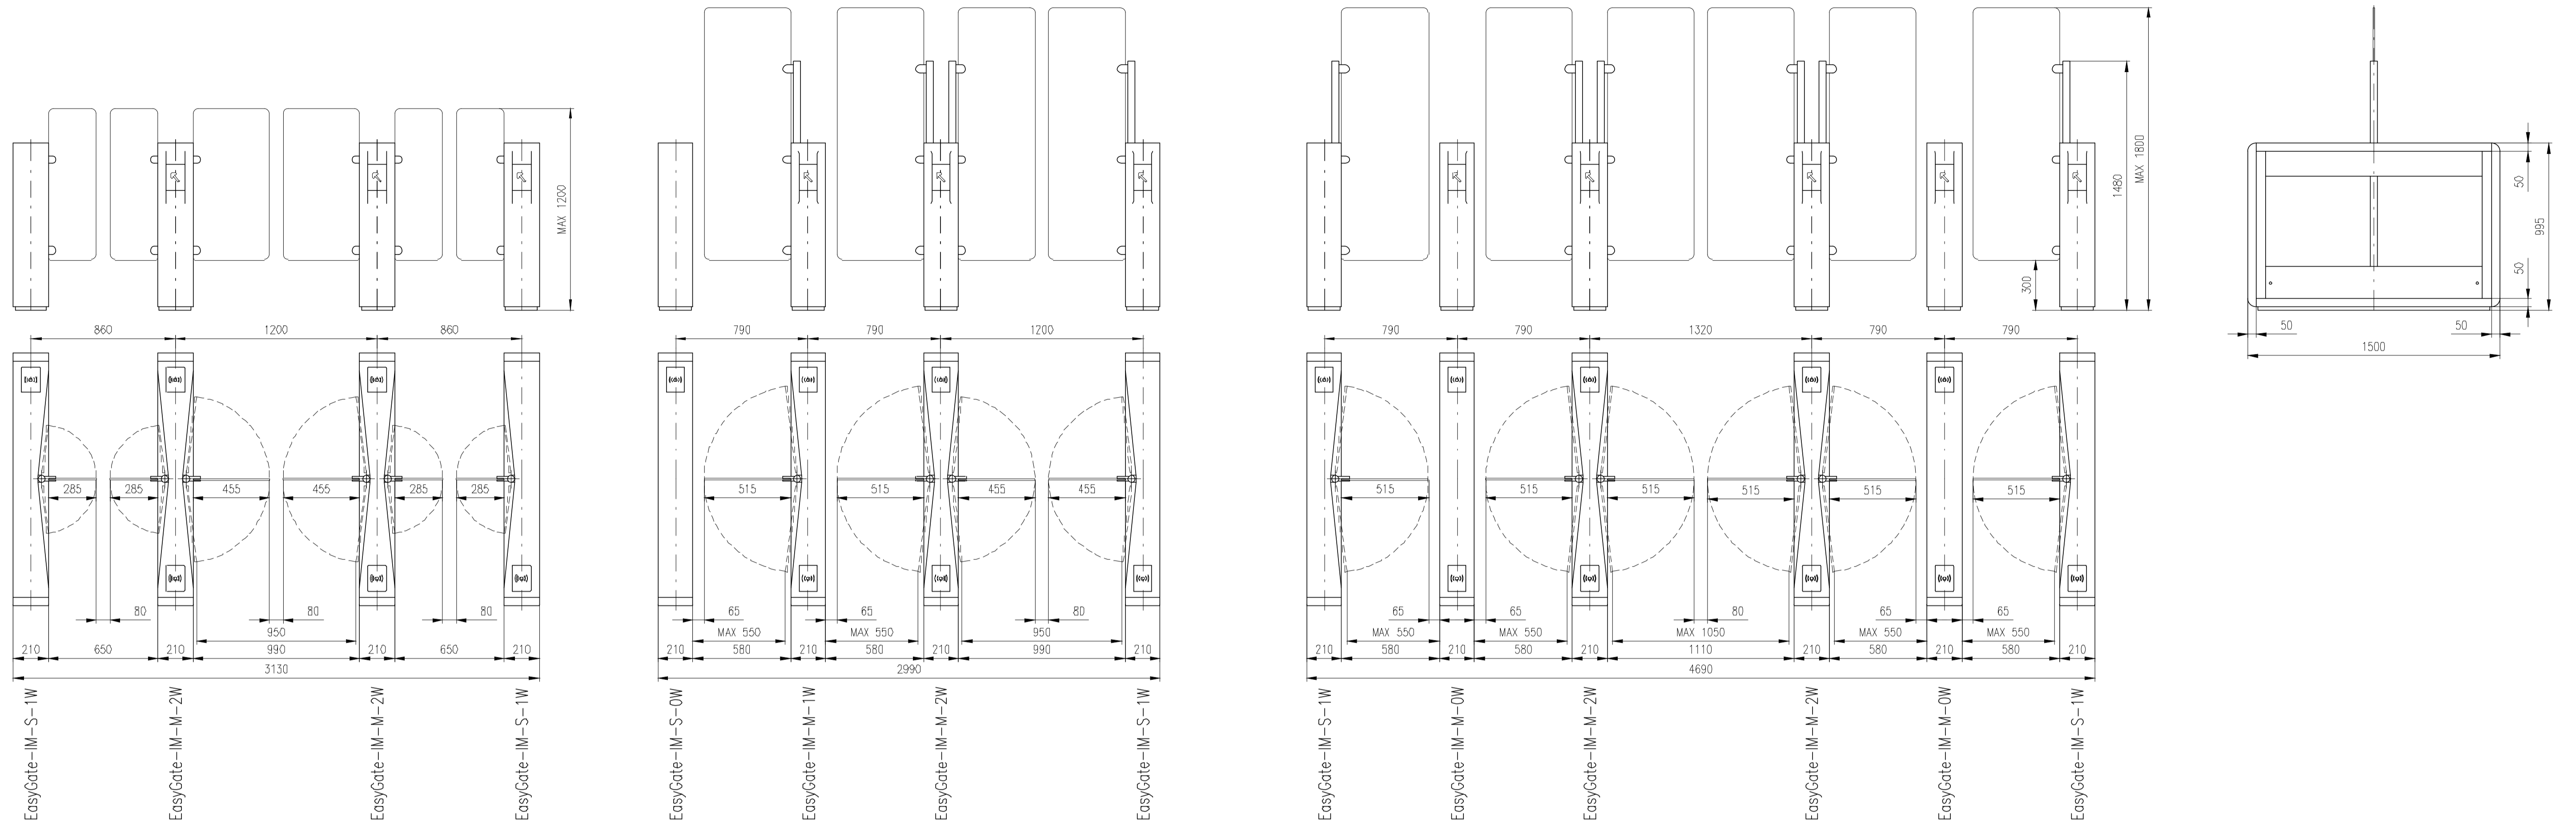

Design of turnstiles: EASYGATE-IM (Example of installation)

Design of turnstiles: EASYGATE-IM (Heights wings 900mm - Example of installation)

Design of turnstiles: EASYGATE-IM (selection heights wings)

Design of turnstiles: EASYGATE-IM (selection of passage width)

Design of turnstiles: EASYGATE-IM (Wing: toughened glass 10mm)

TUEGA

DATE	SCALE	FORMAT
October 2015	1:20	A1

Turnstile: EasyGate-IM-M-2W

Turnstile: EasyGate-IM-M-1W

Turnstile: EasyGate-IM-S-1W

Turnstile: EasyGate-IM-M-0W

Turnstile: EasyGate-IM-S-0W

Design of turnstiles: EASYGATE-IM (Wing: toughened glass 10mm/infill glass panel Connex 6,4mm)

TUEGA

DATE	SCALE	FORMAT
October 2015	1:20	A1

Turnstile: EasyGate-IM-M-2W

Turnstile: EasyGate-IM-M-1W

Turnstile: EasyGate-IM-S-1W

Turnstile: EasyGate-IM-M-0W

Turnstile: EasyGate-IM-S-0W

Design of turnstiles: EASYGATE-IM (Wing: toughened glass 10mm/for heights wings 900mm)

TUEGA

DATE	SCALE	FORMAT
October 2015	1:20	A1