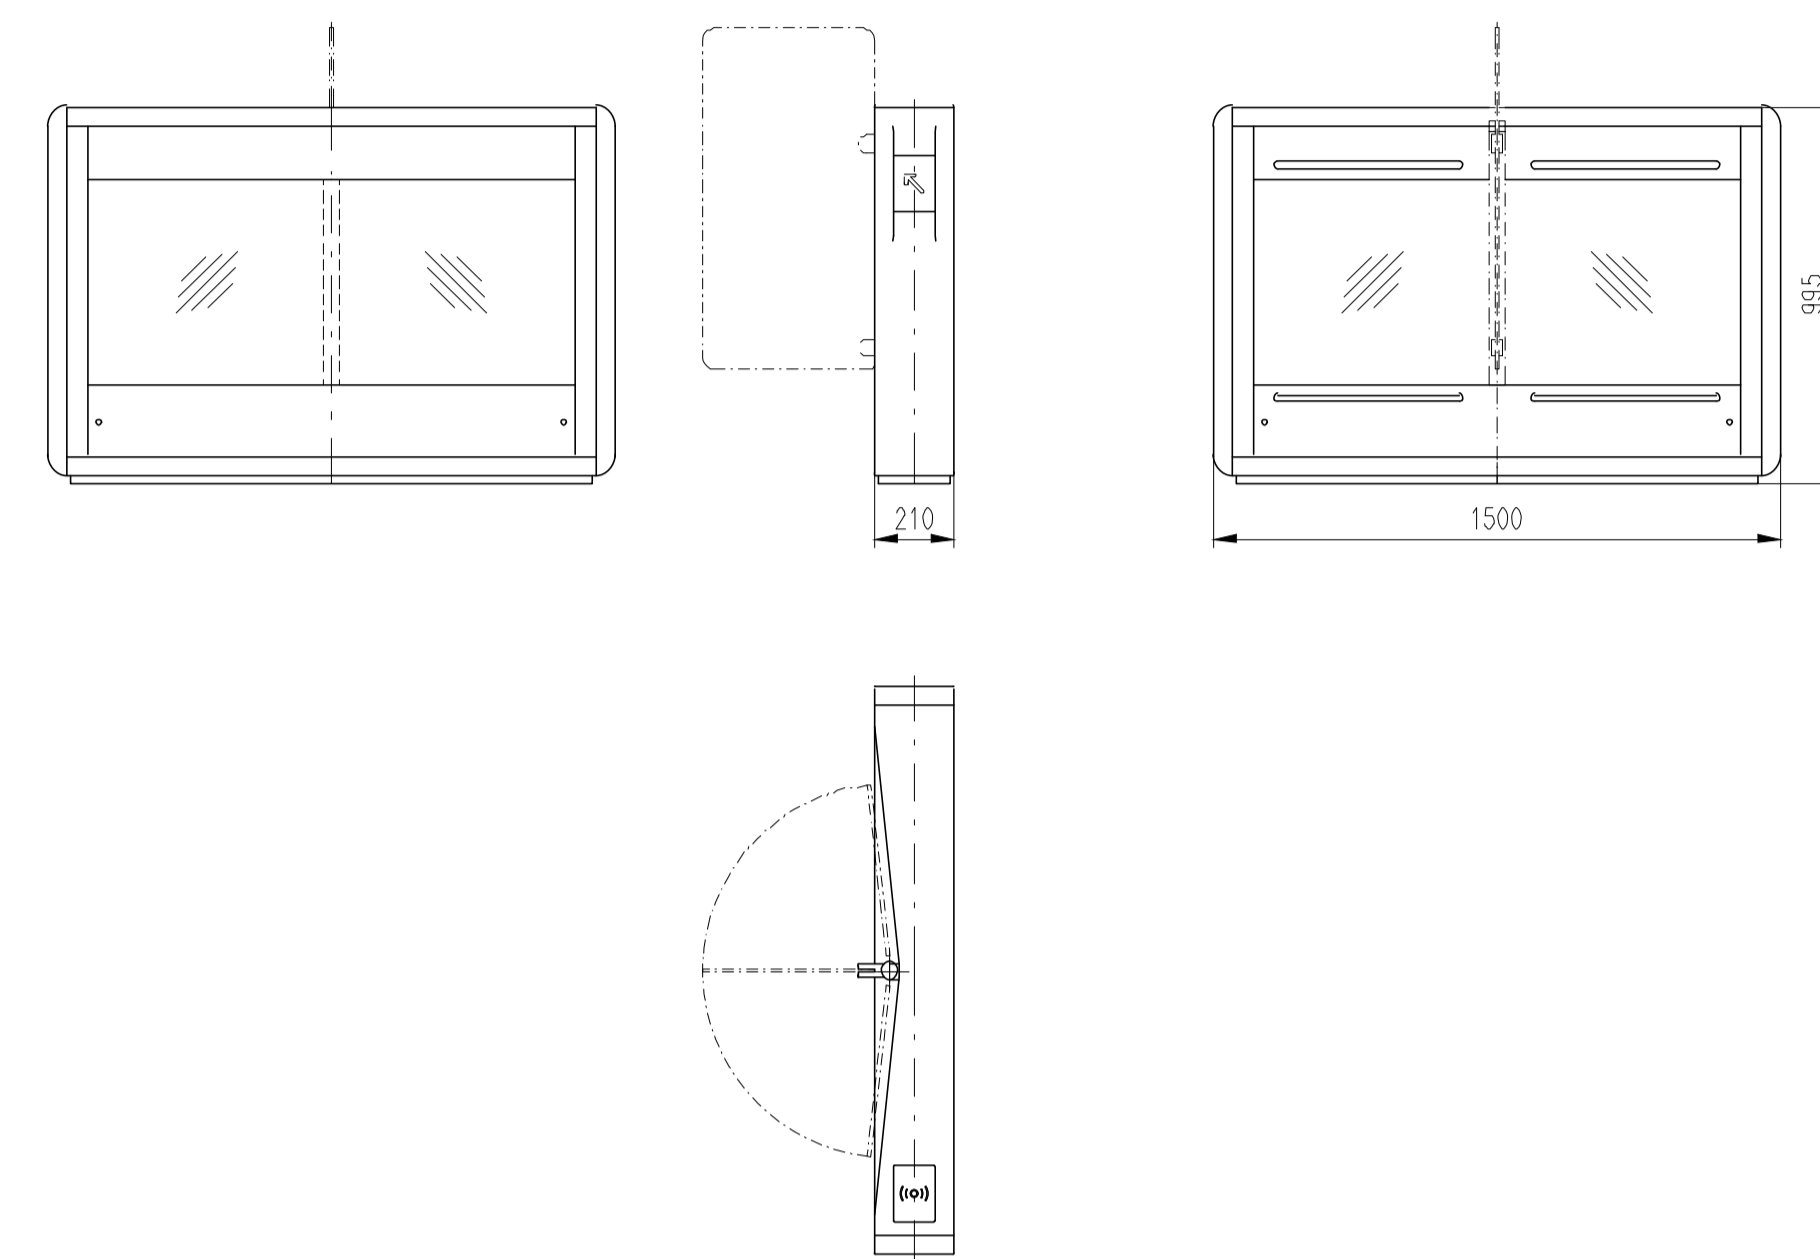

Design of turnstiles: EASYGATE-IM (Example of installation)

Design of turnstiles: EASYGATE-IM (Heights wings 900mm - Example of installation)

Design of turnstiles: EASYGATE-IM (selection heights wings)

Design of turnstiles: EASYGATE-IM (selection of passage width)

Turnstile: EasyGate-IM-S-0W

Design of turnstiles: EASYGATE-IM (Wing: toughened glass 10mm/infill glass panel Connex 6,4mm)

TUEGA

DATE	SCALE	FORMAT
October 2015	1:20	A1

Turnstile: EasyGate-IM-M-2W

Turnstile: EasyGate-IM-M-1W

Turnstile: EasyGate-IM-S-1W

Turnstile: EasyGate-IM-M-0W

Turnstile: EasyGate-IM-S-0W

Design of turnstiles: EASYGATE-IM (Wing: toughened glass 10mm/for heights wings 900mm)

TUEGA

DATE	SCALE	FORMAT
October 2015	1:20	A1

Turnstile: EasyGate-IM-M-2W

Turnstile: EasyGate-IM-M-1W

Turnstile: EasyGate-IM-S-1W

Design of turnstiles: EASYGATE-IM (Wing: toughened glass 10mm/for heights wings 900mm/infill glass panel Connex 6,4mm)

Turnstile: EasyGate-IM-M-2W