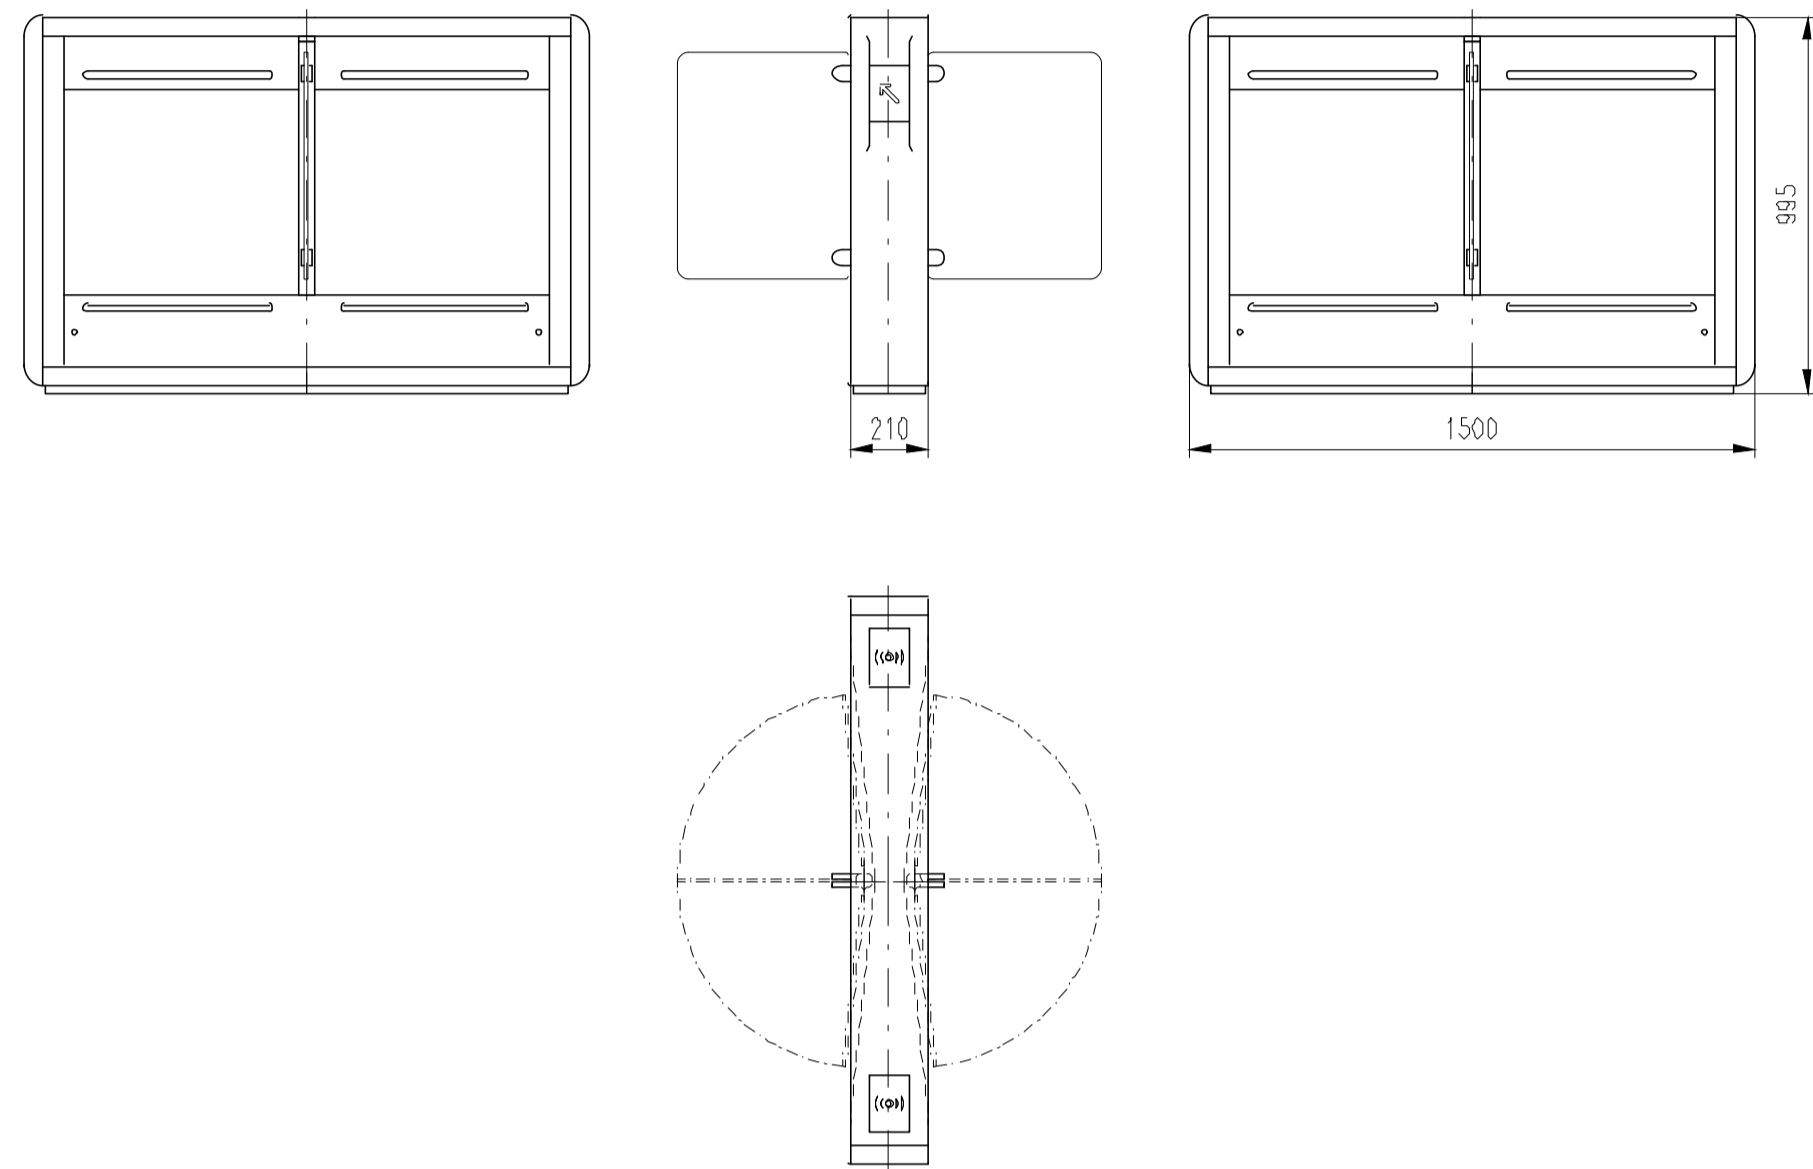

Turnstile: EasyGate-IM-S-0W

Design of turnstiles: EASYGATE-IM (Wing: toughened glass 10mm/infill glass panel Connex 6,4mm)

TUEGA

DATE	SCALE	FORMAT
October 2015	1:20	A1

Turnstile: EasyGate-IM-M-2W

Turnstile: EasyGate-IM-M-1W

Turnstile: EasyGate-IM-S-1W

Turnstile: EasyGate-IM-M-0W

Turnstile: EasyGate-IM-S-0W

Design of turnstiles: EASYGATE-IM (Wing: toughened glass 10mm/for heights wings 900mm)

TUEGA

DATE	SCALE	FORMAT
October 2015	1:20	A1

Turnstile: EasyGate-IM-M-2W

Turnstile: EasyGate-IM-M-1W

Turnstile: EasyGate-IM-S-1W

Design of turnstiles: EASYGATE-IM (Wing: toughened glass 10mm/for heights wings 900mm/infill glass panel Connex 6,4mm)

Turnstile: EasyGate-IM-M-2W