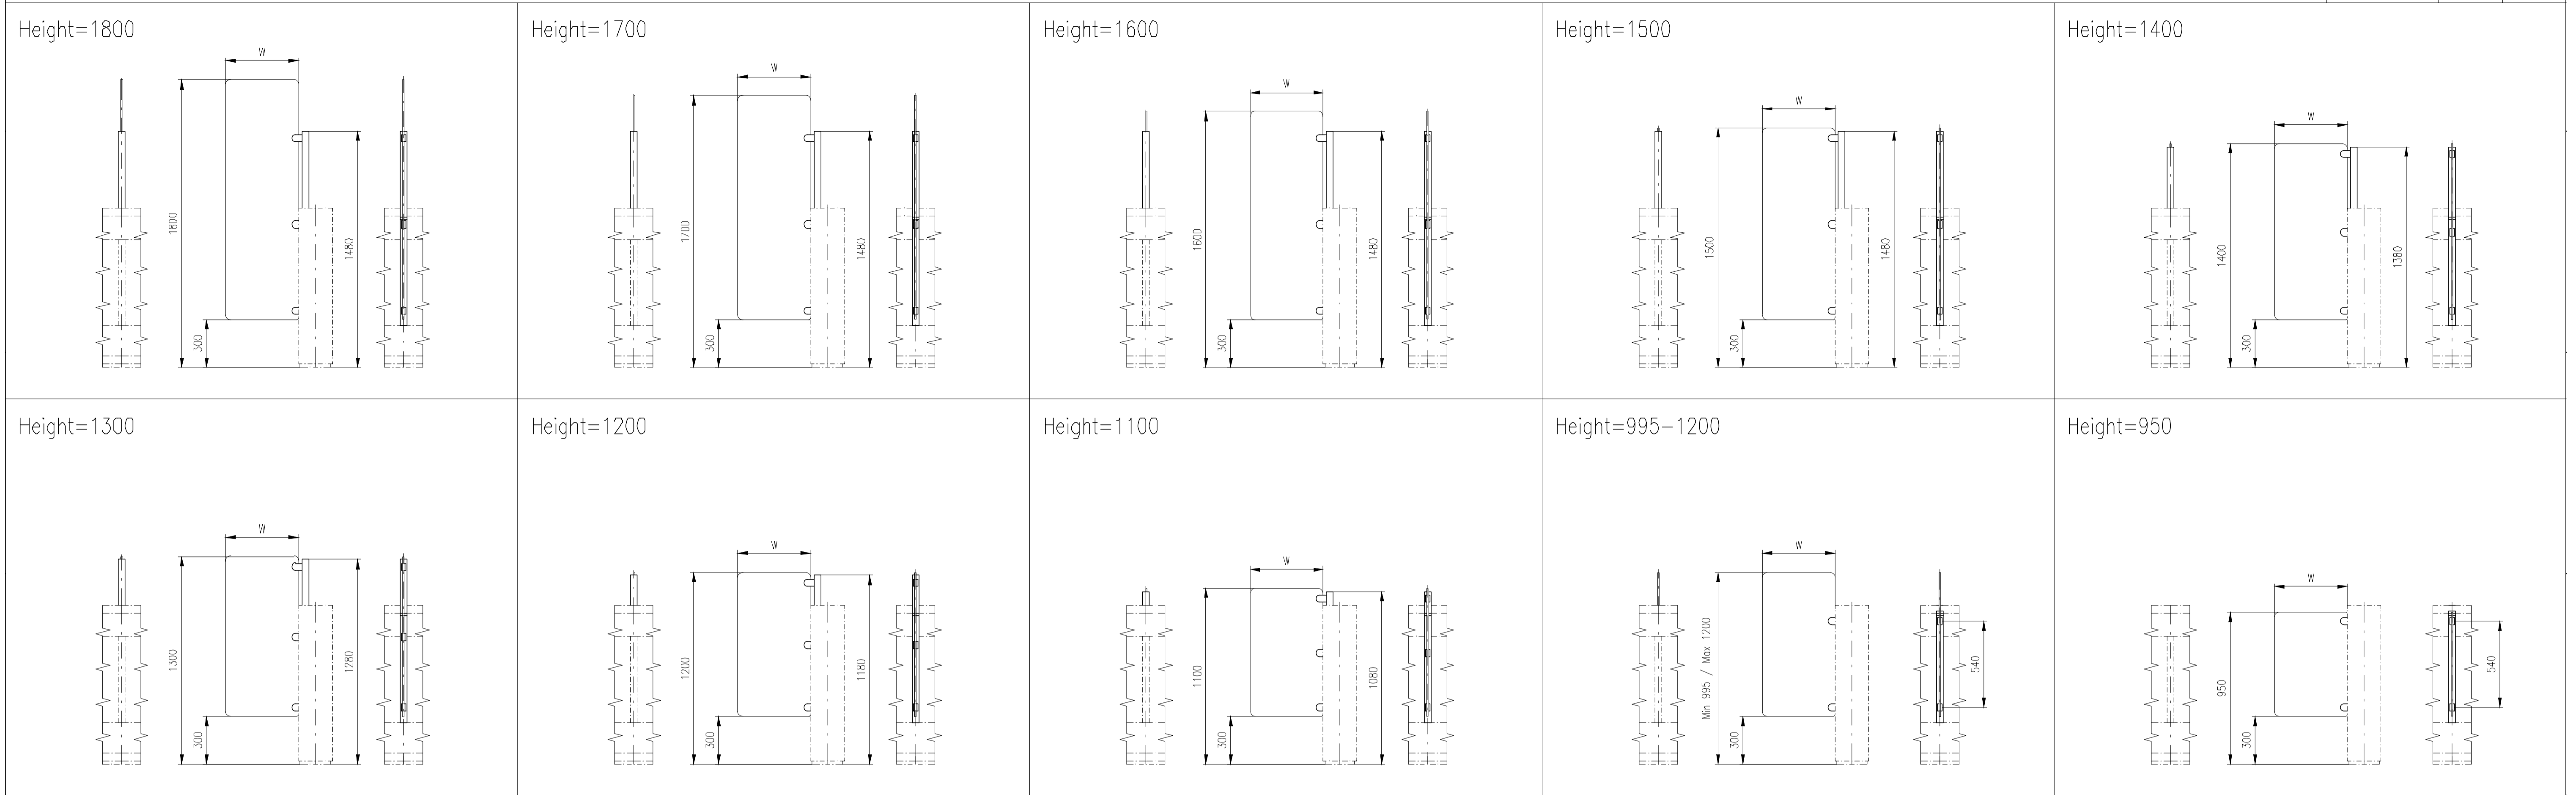

Design of turnstiles: EASYGATE-IM (Example of installation)

Design of turnstiles: EASYGATE-IM (Heights wings 900mm - Example of installation)

Design of turnstiles: EASYGATE-IM (selection heights wings)

Design of turnstiles: EASYGATE-IM (selection of passage width)

Design of turnstiles: EASYGATE-IM (Wing: toughened glass 10mm)

TUEGA

DATE	SCALE	FORMAT
October 2015	1:20	A1

Turnstile: EasyGate-IM-M-2W

Turnstile: EasyGate-IM-M-1W

Turnstile: EasyGate-IM-S-1W

Turnstile: EasyGate-IM-M-0W

Turnstile: EasyGate-IM-S-0W

Design of turnstiles: EASYGATE-IM (Wing: toughened glass 10mm/infill glass panel Connex 6,4mm)

TUEGA

DATE	SCALE	FORMAT
October 2015	1:20	A1

Turnstile: EasyGate-IM-M-2W

Turnstile: EasyGate-IM-M-1W

Turnstile: EasyGate-IM-S-1W

Turnstile: EasyGate-IM-M-0W

Turnstile: EasyGate-IM-S-0W

Design of turnstiles: EASYGATE-IM (Wing: toughened glass 10mm/for heights wings 900mm)

TUEGA

DATE	SCALE	FORMAT
October 2015	1:20	A1