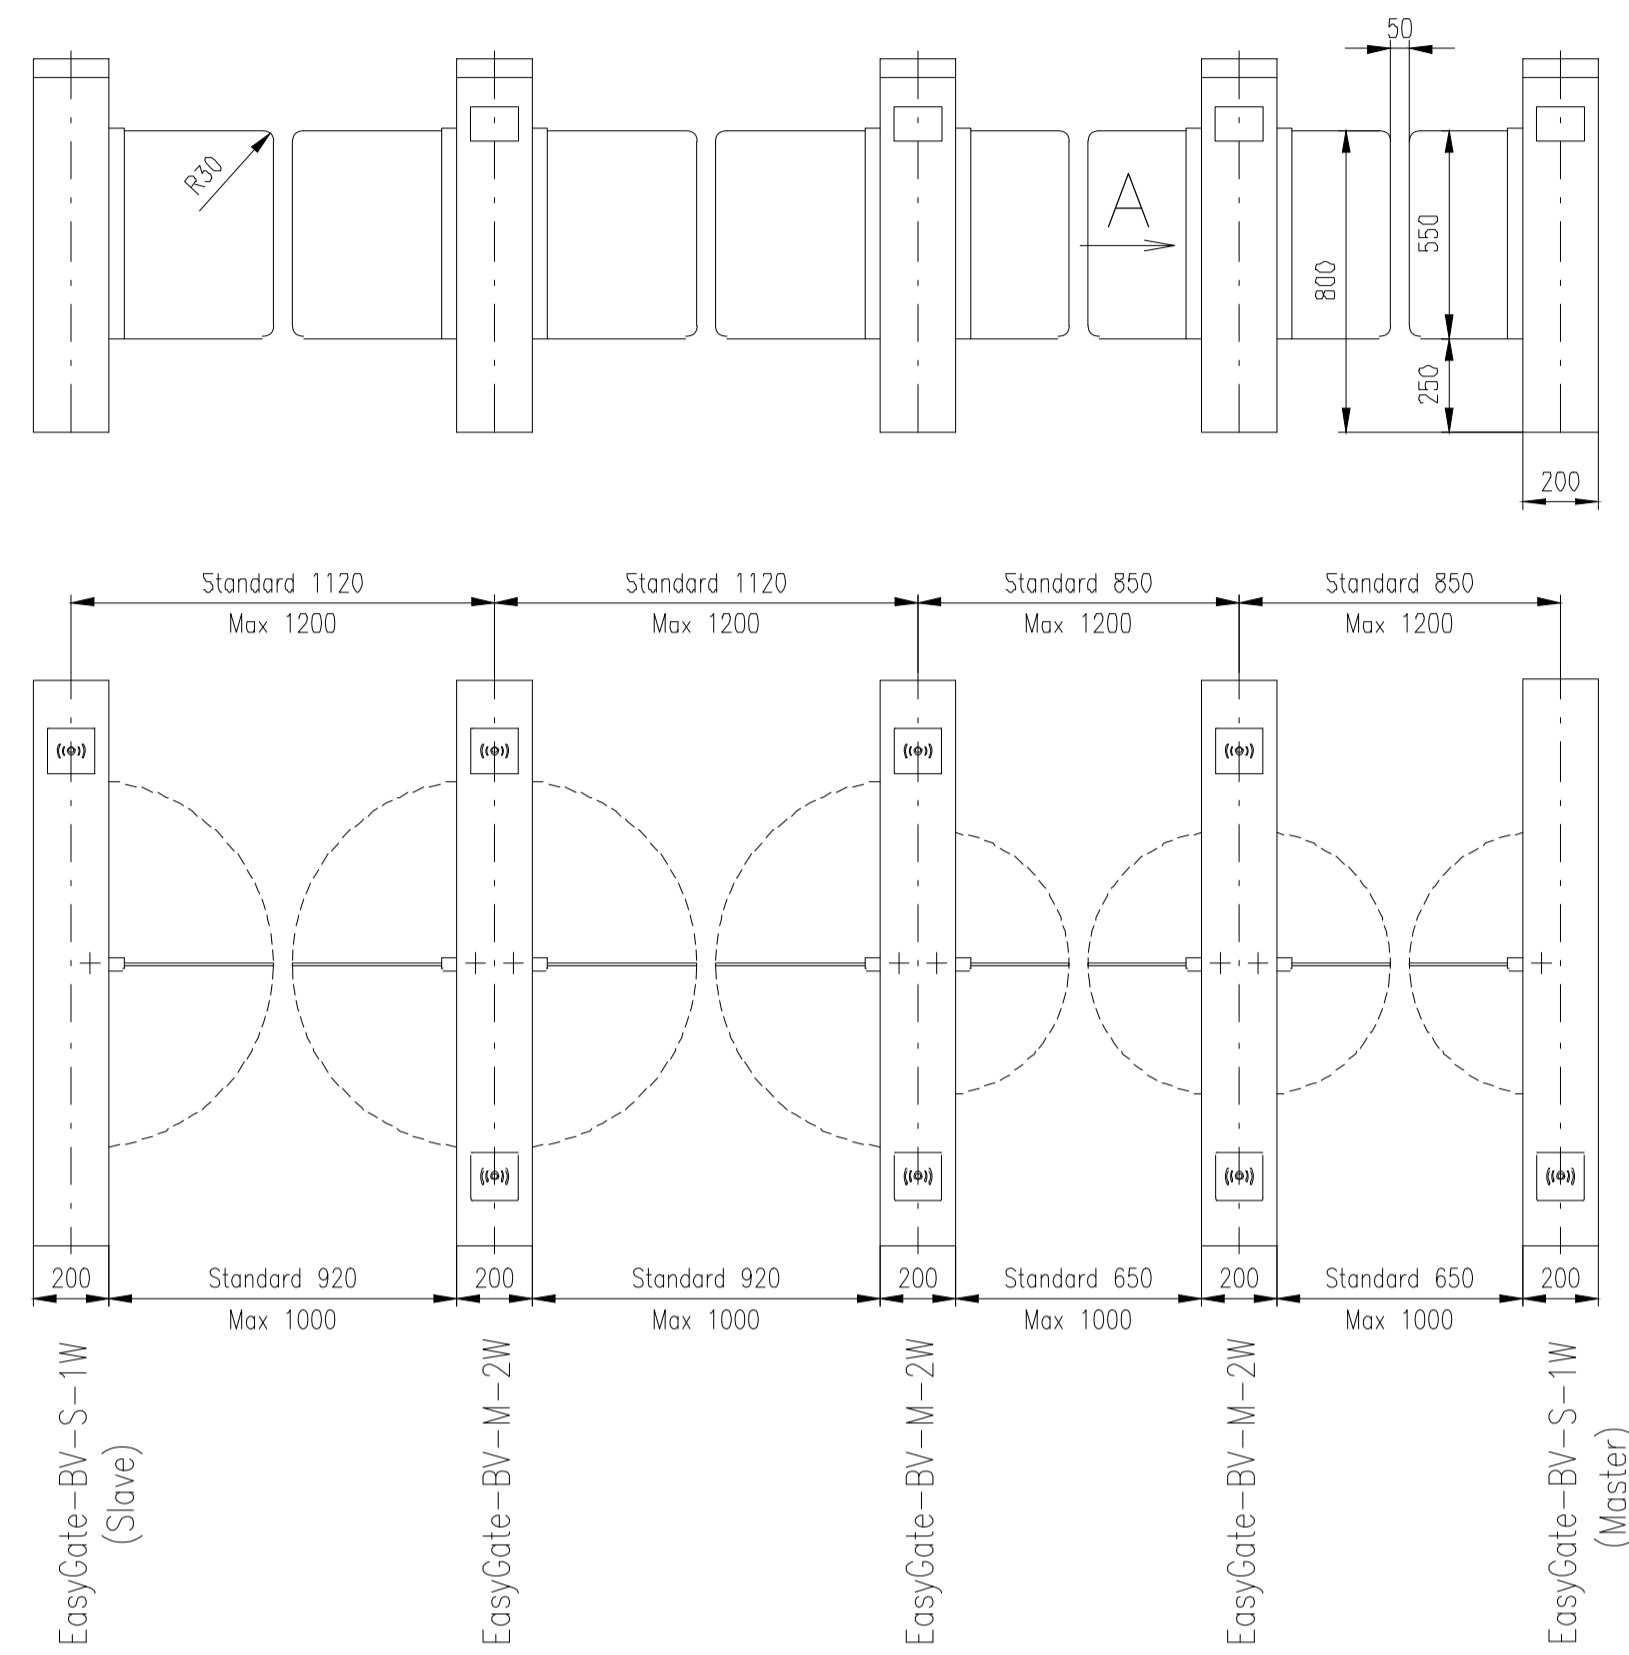

Design of turnstiles: EASYGATE-BV (Wing: toughened glass 10mm, infill glass panel Connex 6,4mm)

Cabinet height 990mm

Cabinet height 1090mm