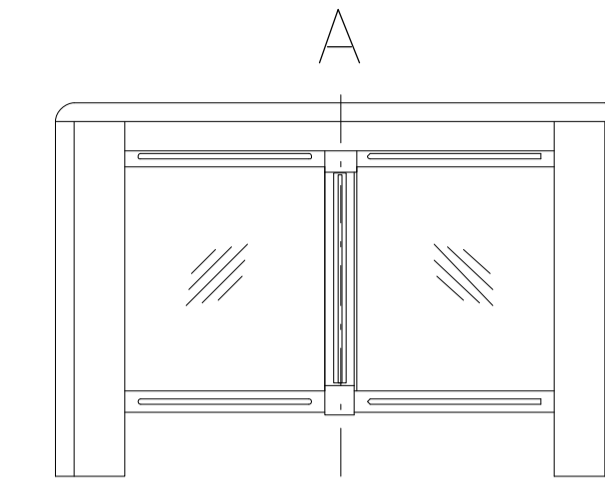

Design of turnstiles: EASYGATE-BV (Wing: toughened glass 10mm, infill glass panel Connex 6,4mm)

Cabinet height 990mm

Cabinet height 1090mm