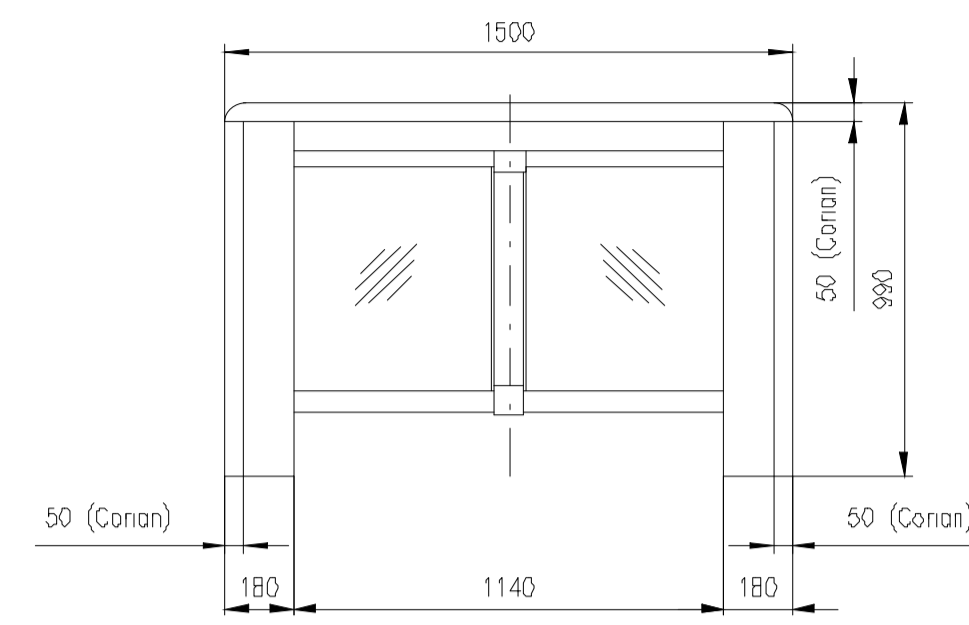

Design of turnstiles: EASYGATE-BV (Wing: toughened glass 10mm, infill glass panel Connex 6,4mm)

Cabinet height 990mm

Cabinet height 1090mm