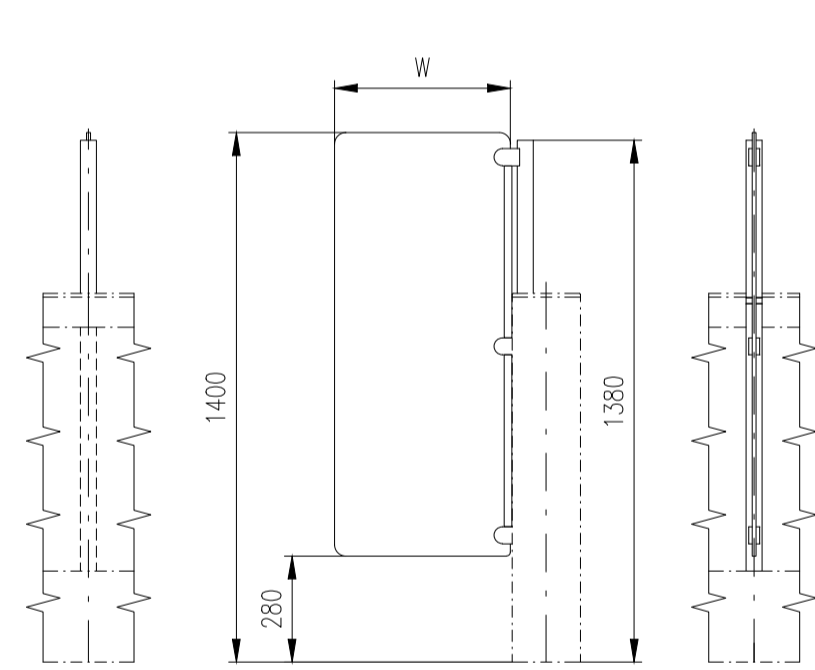

Passage width=920

Passage width=950

Passage width=1050

Design of turnstiles: EASYGATE-SPT (selection heights wings)

Standard wings (Top - Glass)

Standard wings (Top - Stainless Steel)

Height=1500-1800

Height=1200-1400

Height=975-1200

Height=1500-1800

Height=1200-1400

Height=999-1200

Wing Light (Top - Glass)

Height=1500 (Wing Light)

Height=1400 (Wing Light)

Height=1300 (Wing Light)

Height=1200 (Wing Light)

Height=1100 (Wing Light)

Height=975 (Wing Light)

Wing Light (Top - Stainless Steel)

Height=1500 (Wing Light)

Height=1400 (Wing Light)

Height=1300 (Wing Light)

Height=1200 (Wing Light)

Height=1100 (Wing Light)

Height=999 (Wing Light)

Design of turnstiles: EASYGATE-SPT (Top - Glass) (selection heights wings - Hinge and Wing Light capping)

<p>Height=1800 (Hinge and Wing Light capping)</p>	<p>Height=1700 (Hinge and Wing Light capping)</p>	<p>Height=1600 (Hinge and Wing Light capping)</p>	<p>Height=1500 (Hinge and Wing Light capping)</p>	<p>Height=1400 (Hinge and Wing Light capping)</p>
<p>Height=1300 (Hinge and Wing Light capping)</p>	<p>Height=1200 (Hinge and Wing Light capping)</p>	<p>Height=1100 (Hinge and Wing Light capping)</p>	<p>Height=975 (Hinge and Wing Light capping)</p>	<p>EasyGate-SPD (Hinge and Wing Light capping)</p>