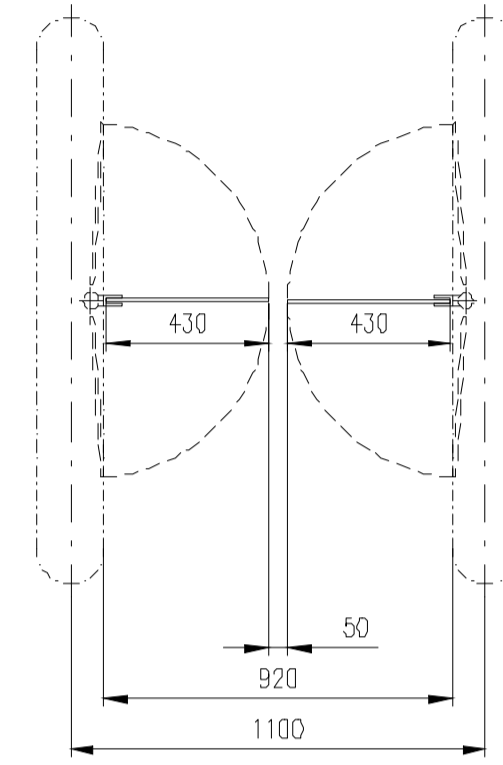

Passage width=550
(single-wing variant)

Passage width=600
(single-wing variant)

Passage width=550

Passage width=650

Passage width=750

Passage width=850

Passage width=920

Passage width=950

Passage width=1050

Passage width=1150

Design of turnstiles: EASYGATE-SPD-R (selection of passage width) – Only for infill glass panel !

Passage width=550
(single-wing variant)

Passage width=600
(single-wing variant)

Passage width=550

Passage width=650

Passage width=750

Passage width=850

Passage width=920

Passage width=950

Passage width=1050

Passage width=1150