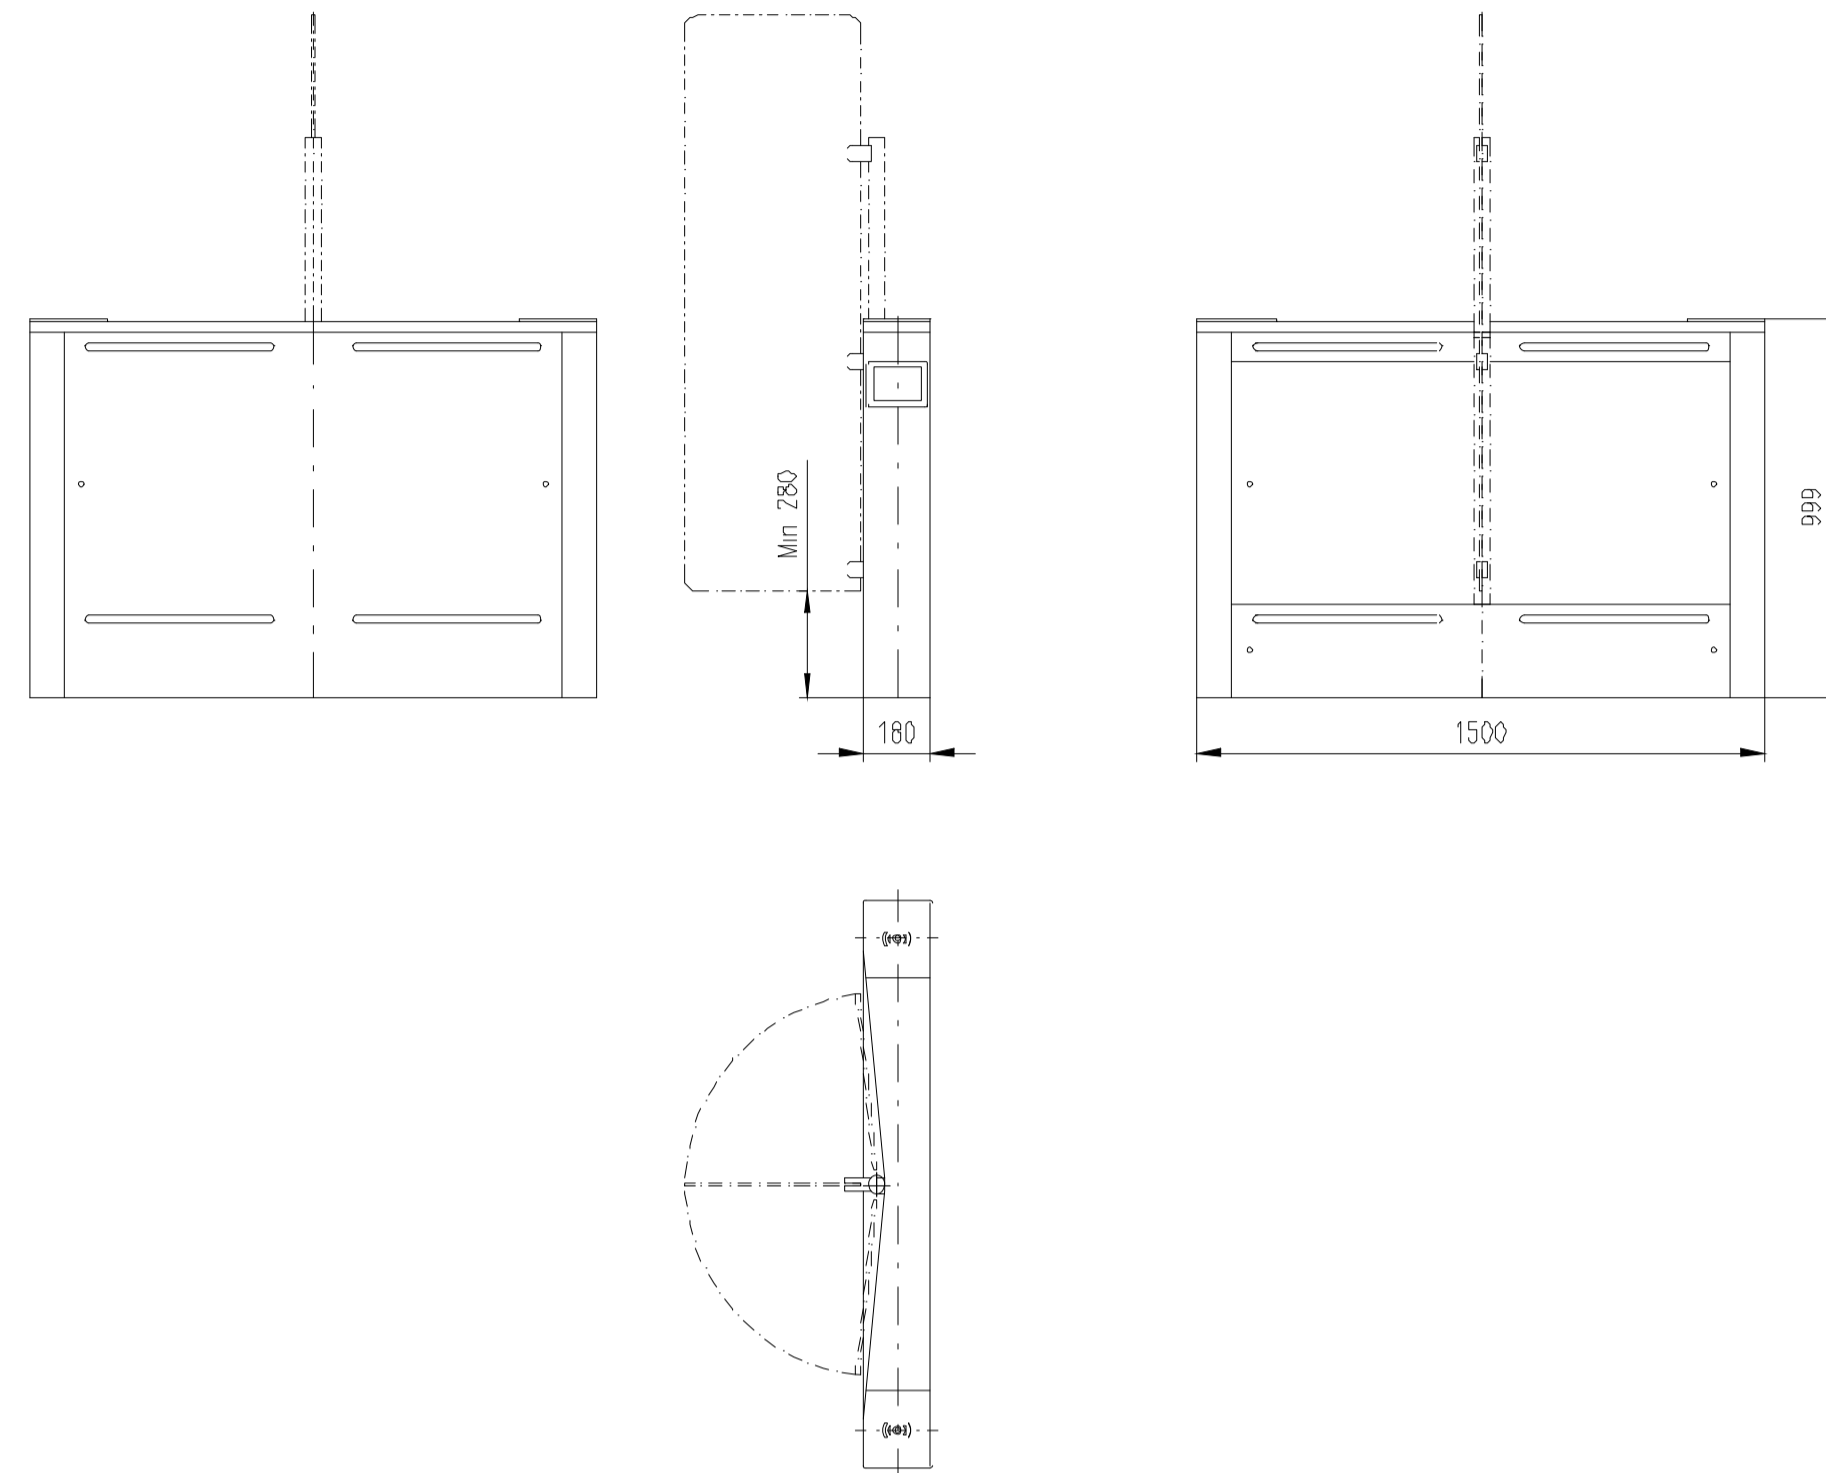

Turnstile: EasyGate-SPT-R-M-1W (Top-Stainless Steel)