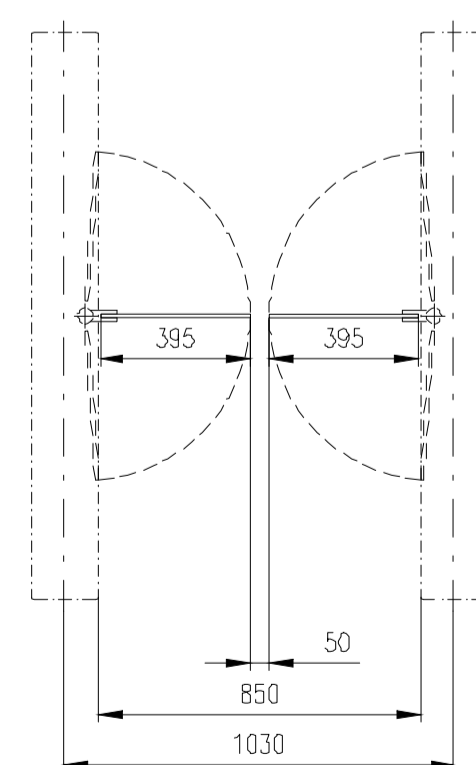

Passage width=550
(single-wing variant)

Passage width=600
(single-wing variant)

Passage width=550

Passage width=650

Passage width=750

Passage width=850

Passage width=920

Passage width=950

Passage width=1050

Passage width=1150

Design of turnstiles: EASYGATE-SPD-R (selection of passage width) – Only for infill glass panel !

Passage width=550
(single-wing variant)

Passage width=600
(single-wing variant)

Passage width=550

Passage width=650

Passage width=750

Passage width=850

Passage width=920

Passage width=950

Passage width=1050

Passage width=1150