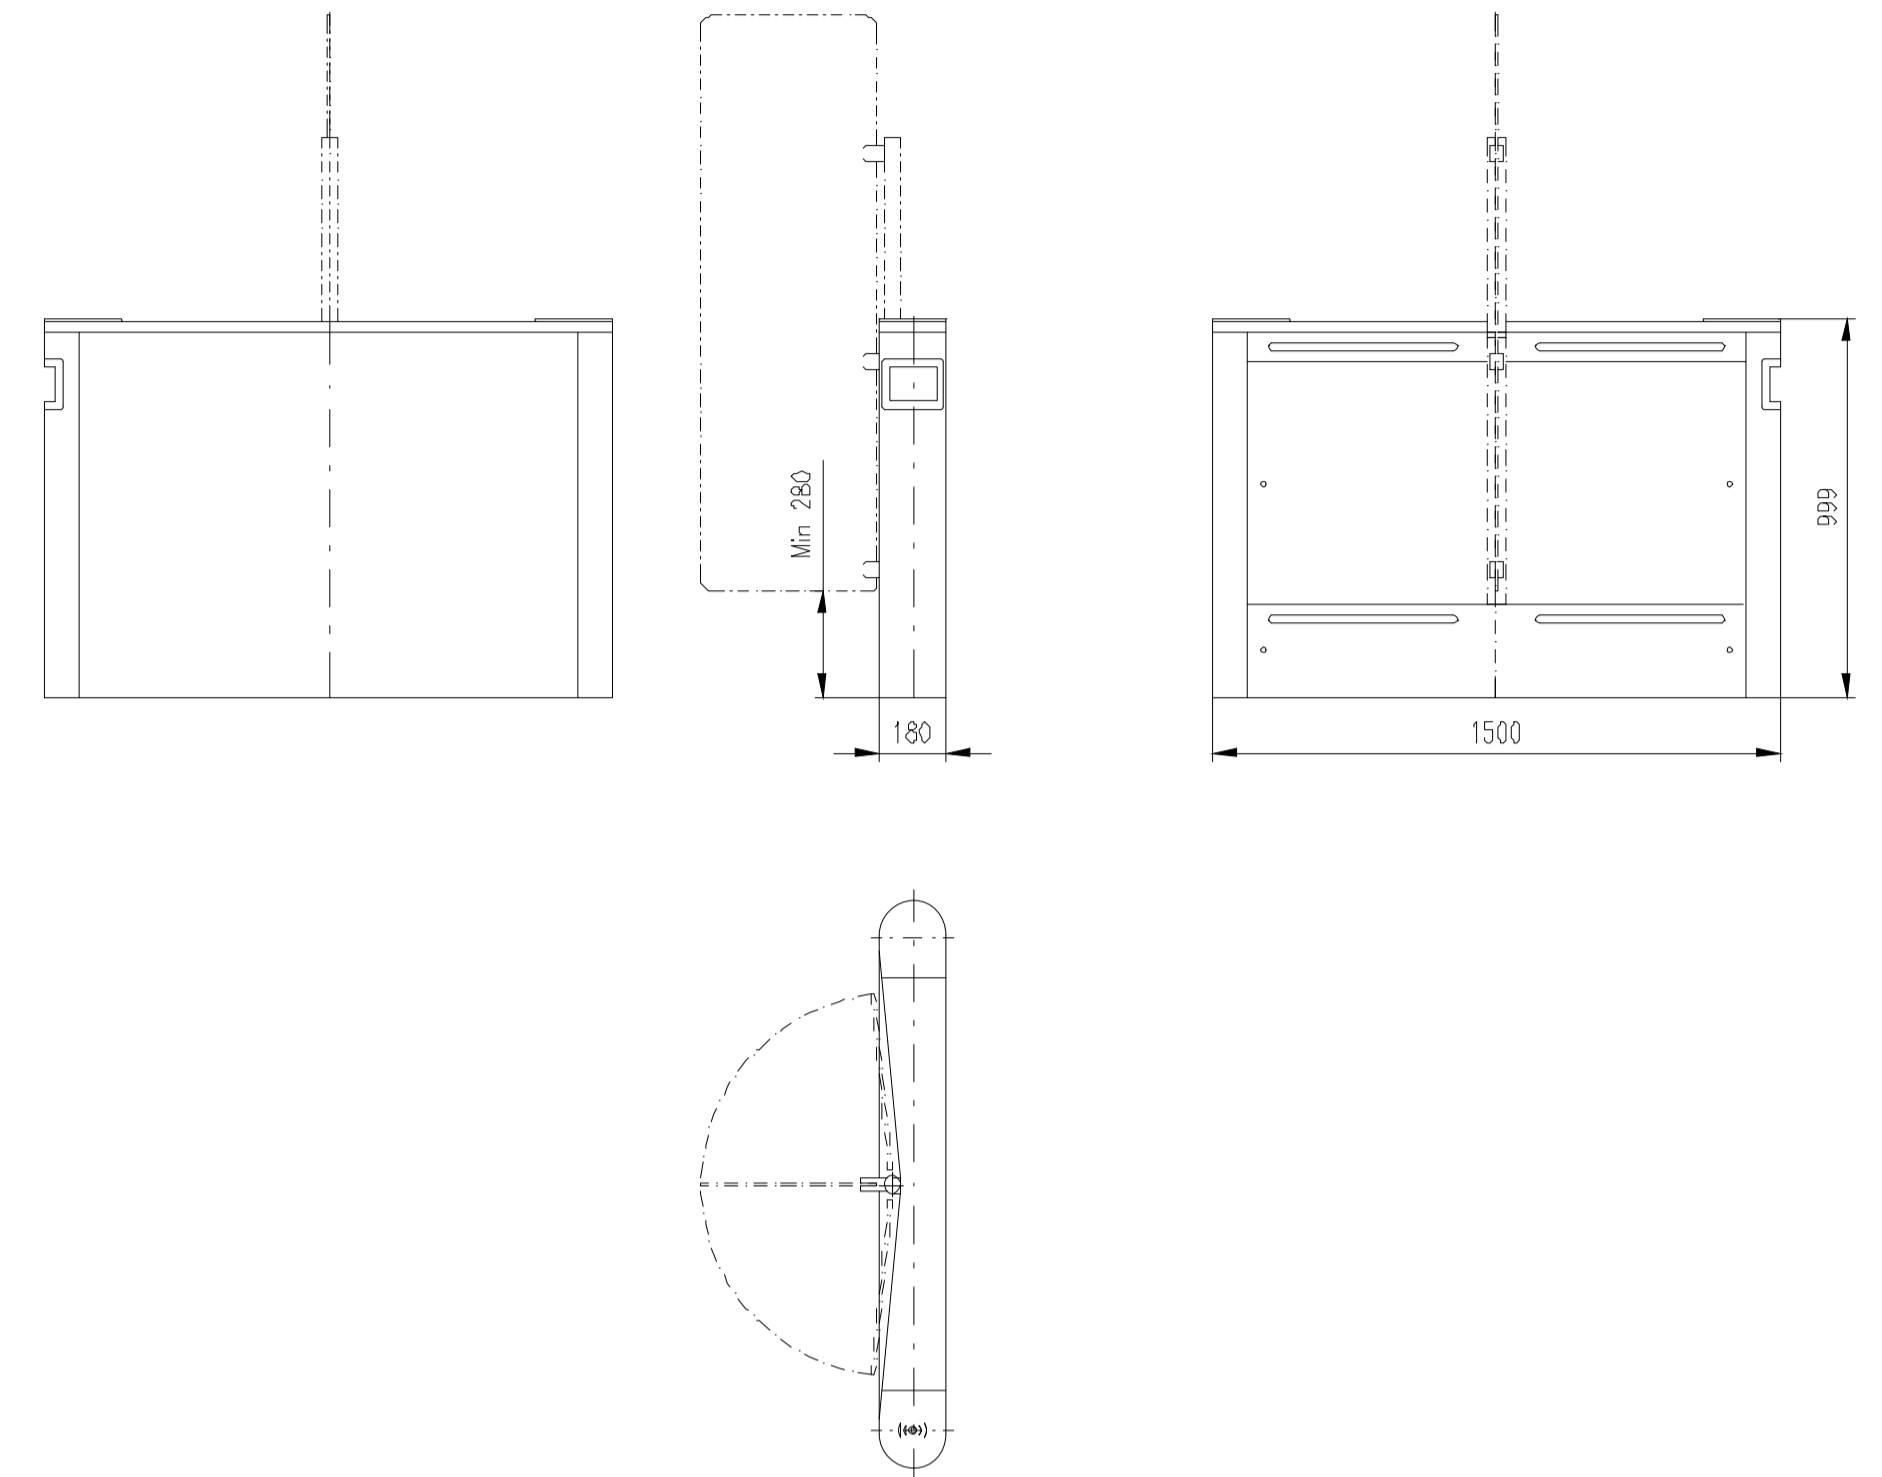

Turnstile: EasyGate-SPT-G-S-1W (Top-Stainless Steel)