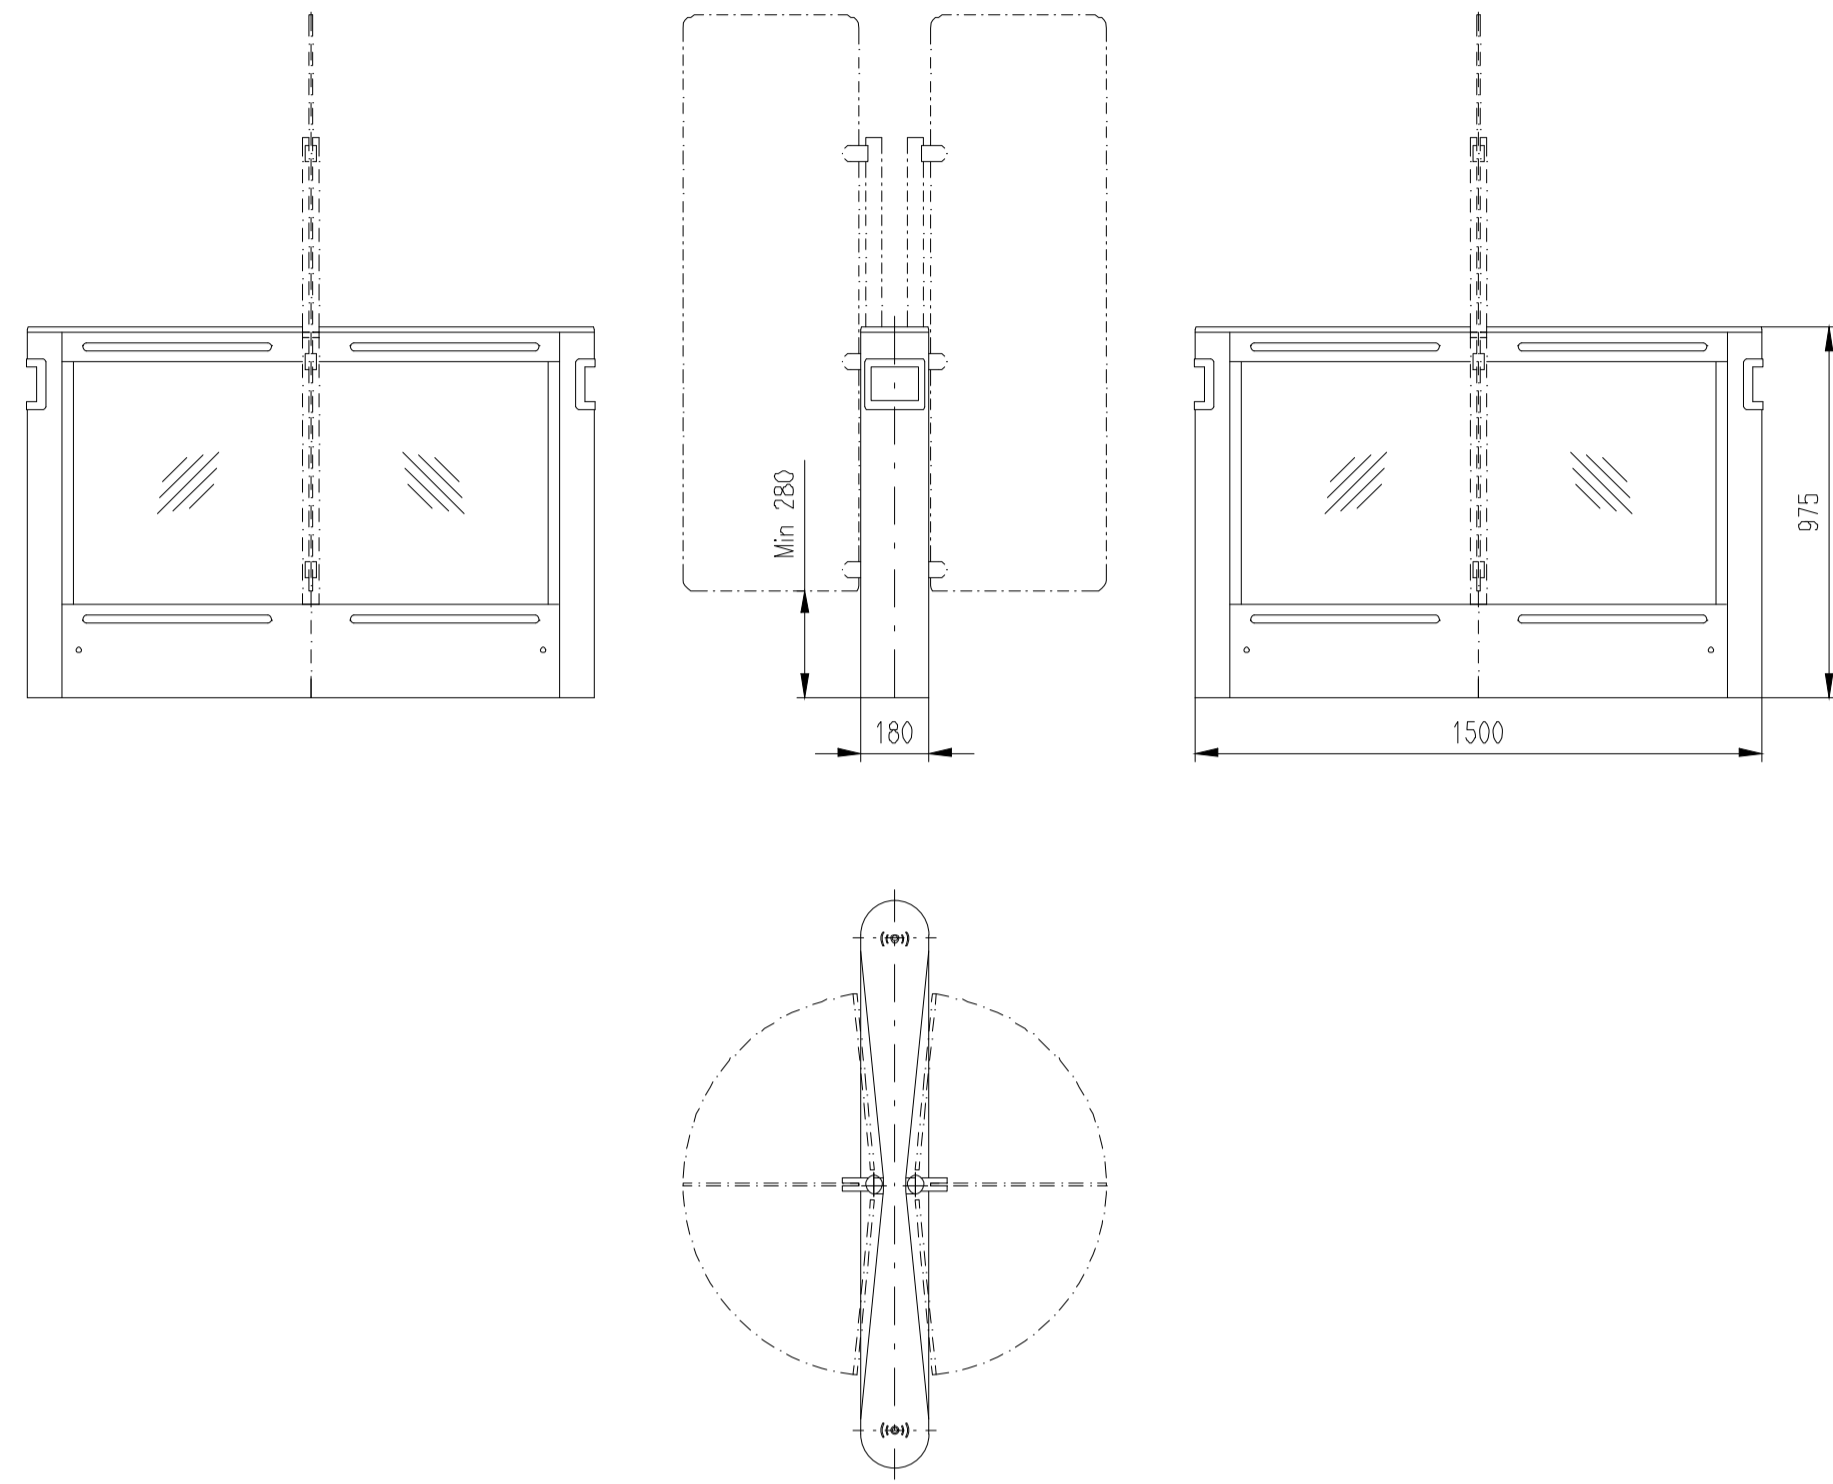

Design of turnstiles: EASYGATE-SPT-G (Wing: toughened glass 10mm/infill glass panel Connex 6,4mm)

TUEGA

DATE	SCALE	FORMAT
March 2017	1:20	A1

Turnstile: EasyGate-SPT-G-M-2W (Top-Glass) ✖