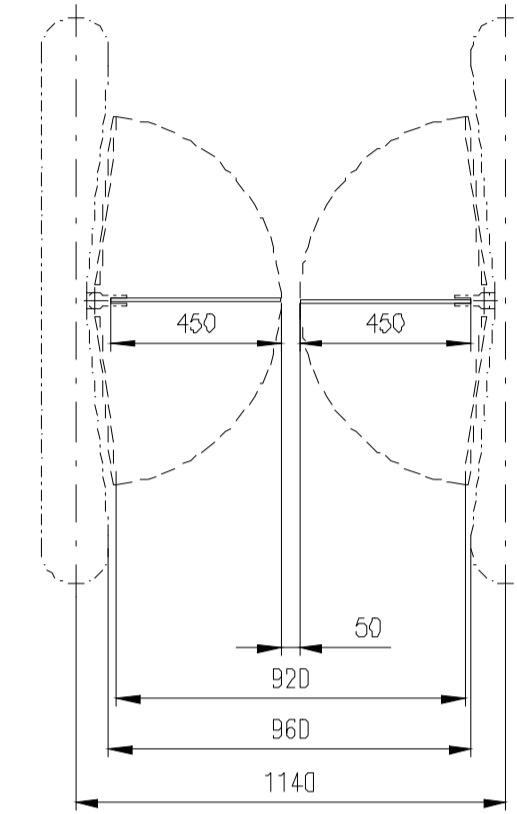

Design of turnstiles: EASYGATE-SPT-G and SPD-G (selection of passage width)

Passage width=550
(single-wing variant)

Passage width=550

Passage width=650

Passage width=750

Passage width=850

Passage width=920

Passage width=950

Passage width=1050

Design of turnstiles: EASYGATE-SPT-R and SPD-R (selection of passage width)

Passage width=550
(single-wing variant)

Passage width=550

Passage width=650

Passage width=750

Passage width=850

Passage width=920

Passage width=950

Passage width=1050

Design of turnstiles: EASYGATE-SPT (selection heights wings)

Standard wings (Top - Glass)

Standard wings (Top - Stainless Steel)

Height=1500-1800

Height=1200-1400

Height=975-1200

Height=1500-1800

Height=1200-1400

Height=999-1200

Wing Light (Top - Glass)

Height=1500 (Wing Light)

Height=1400 (Wing Light)

Height=1300 (Wing Light)