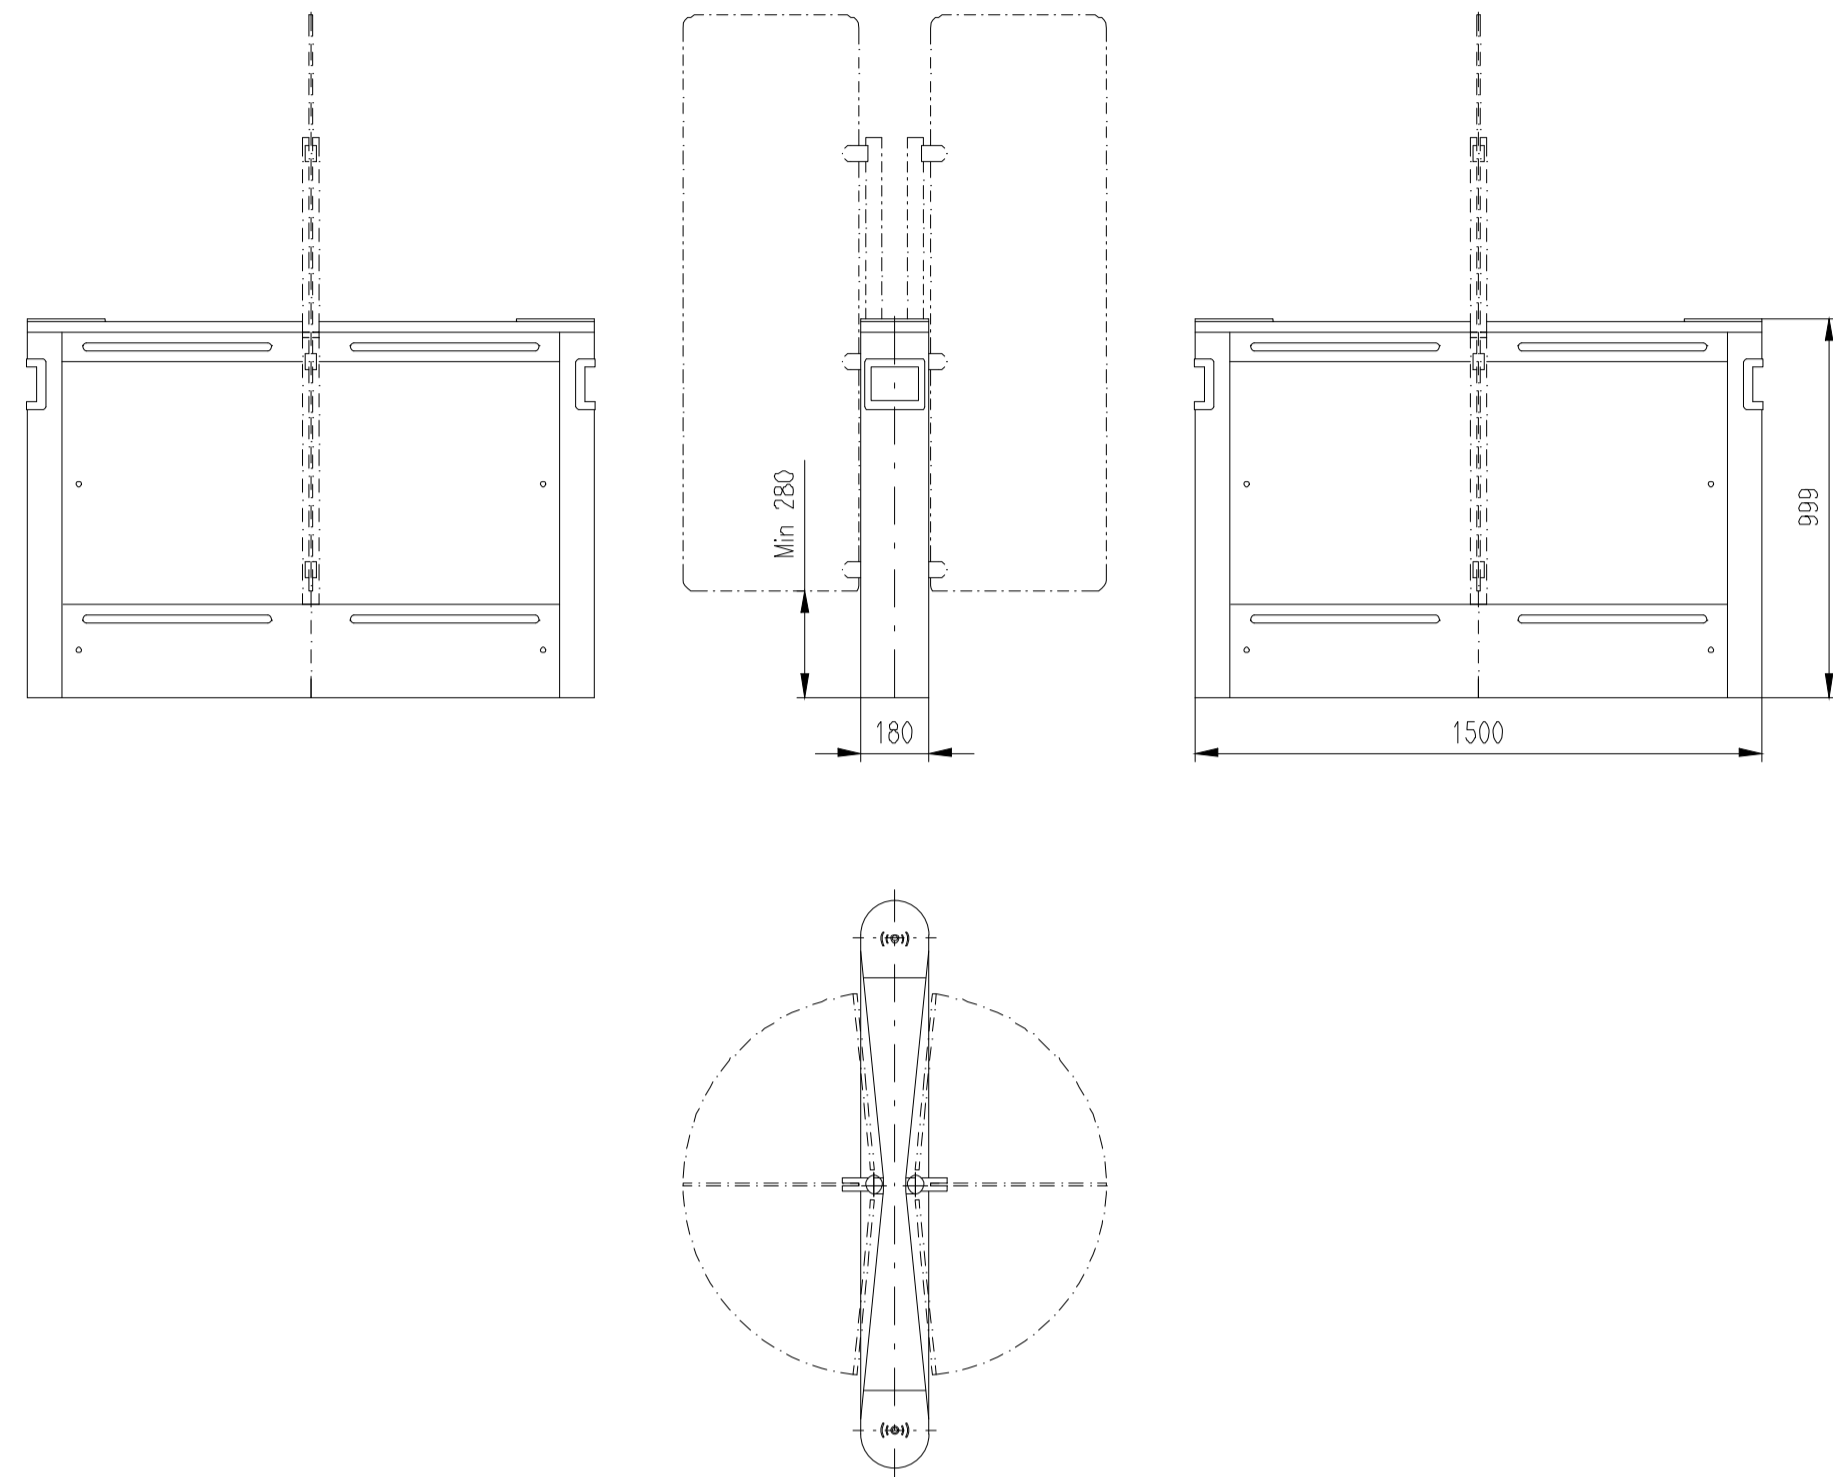

Design of turnstiles: EASYGATE-SPT-G (Wing: toughened glass 10mm/side panels: solid stainless steel)

TUEGA

DATE	SCALE	FORMAT
March 2017	1:20	A1

Turnstile: EasyGate-SPT-G-M-2W (Top-Stainless Steel)