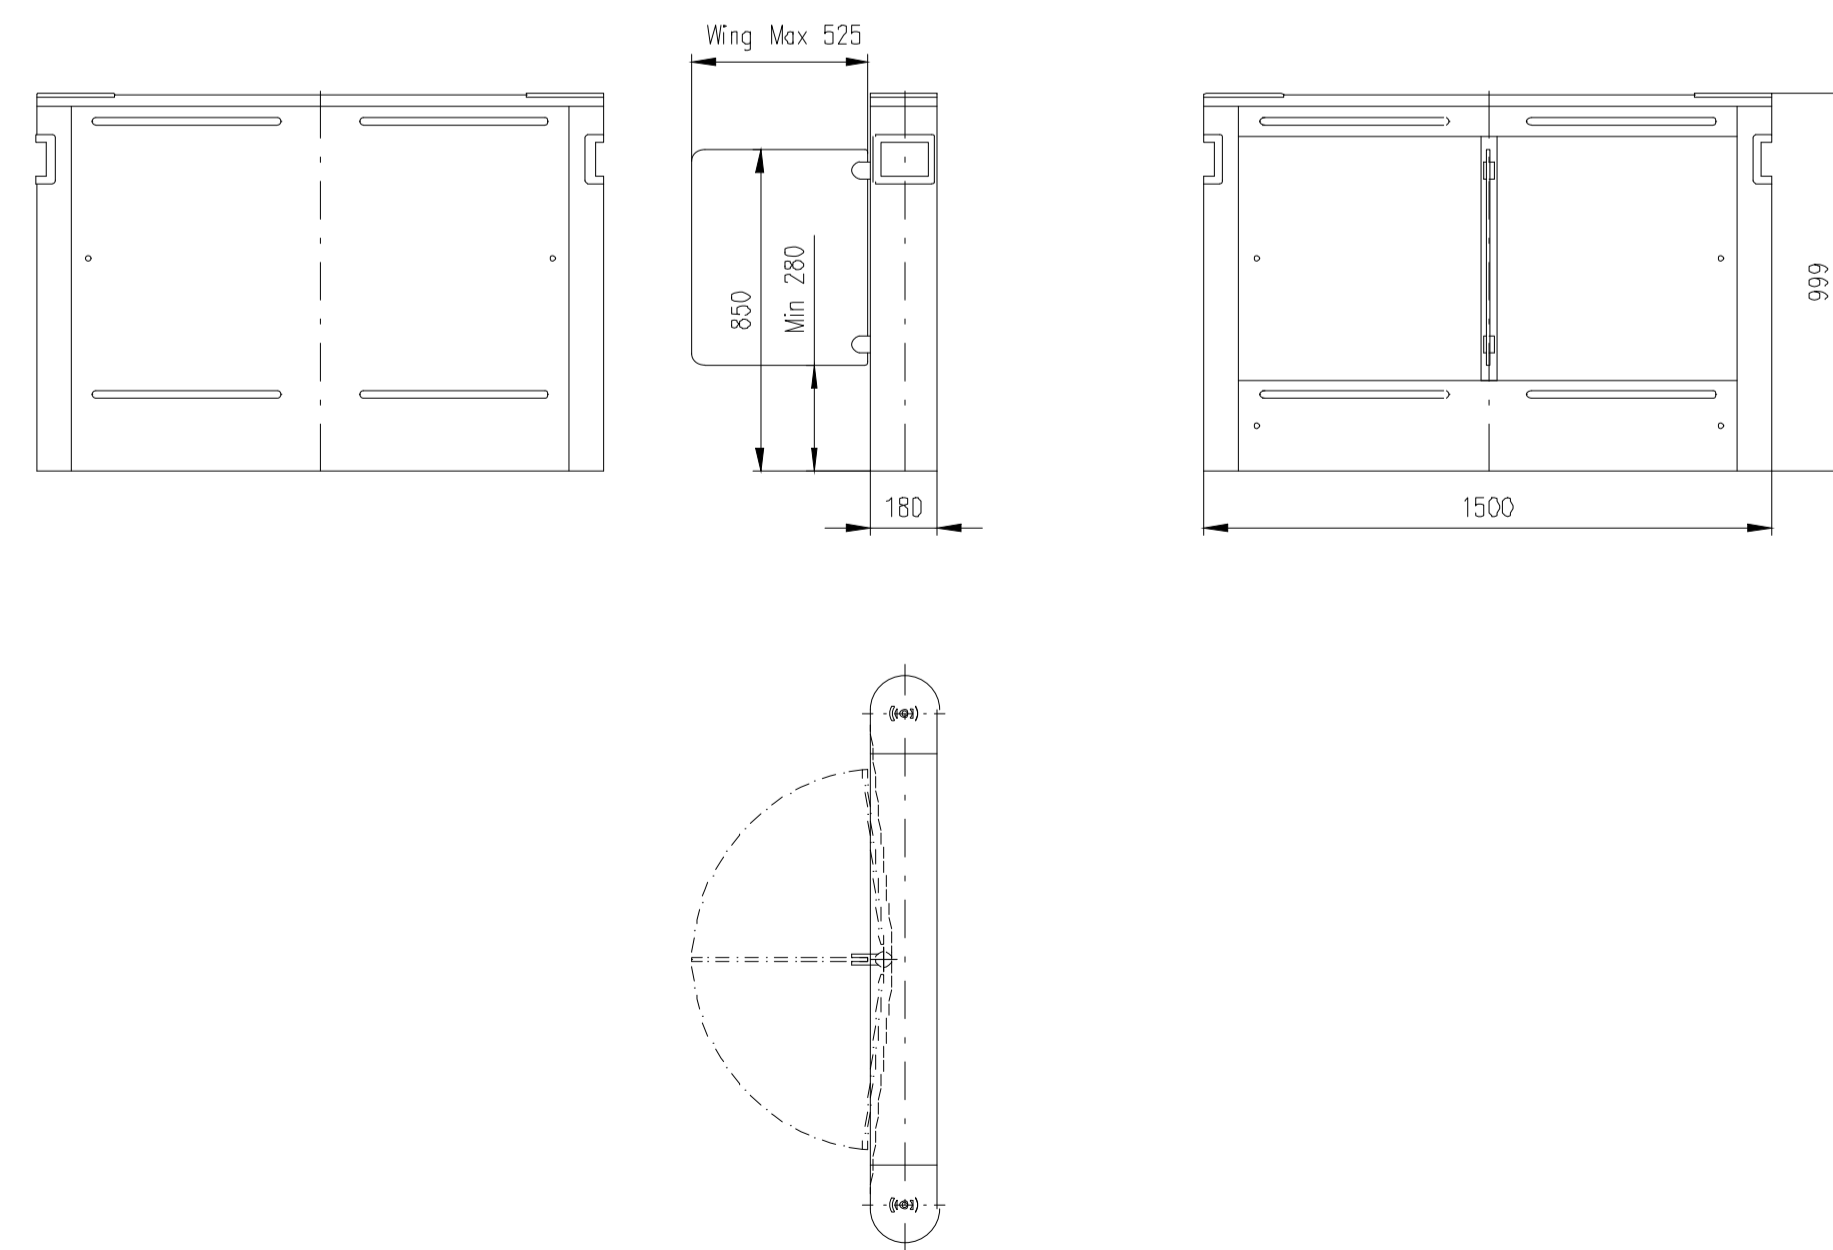

Turnstile: EasyGate-SPD-G-M-1W (Top-Stainless Steel)