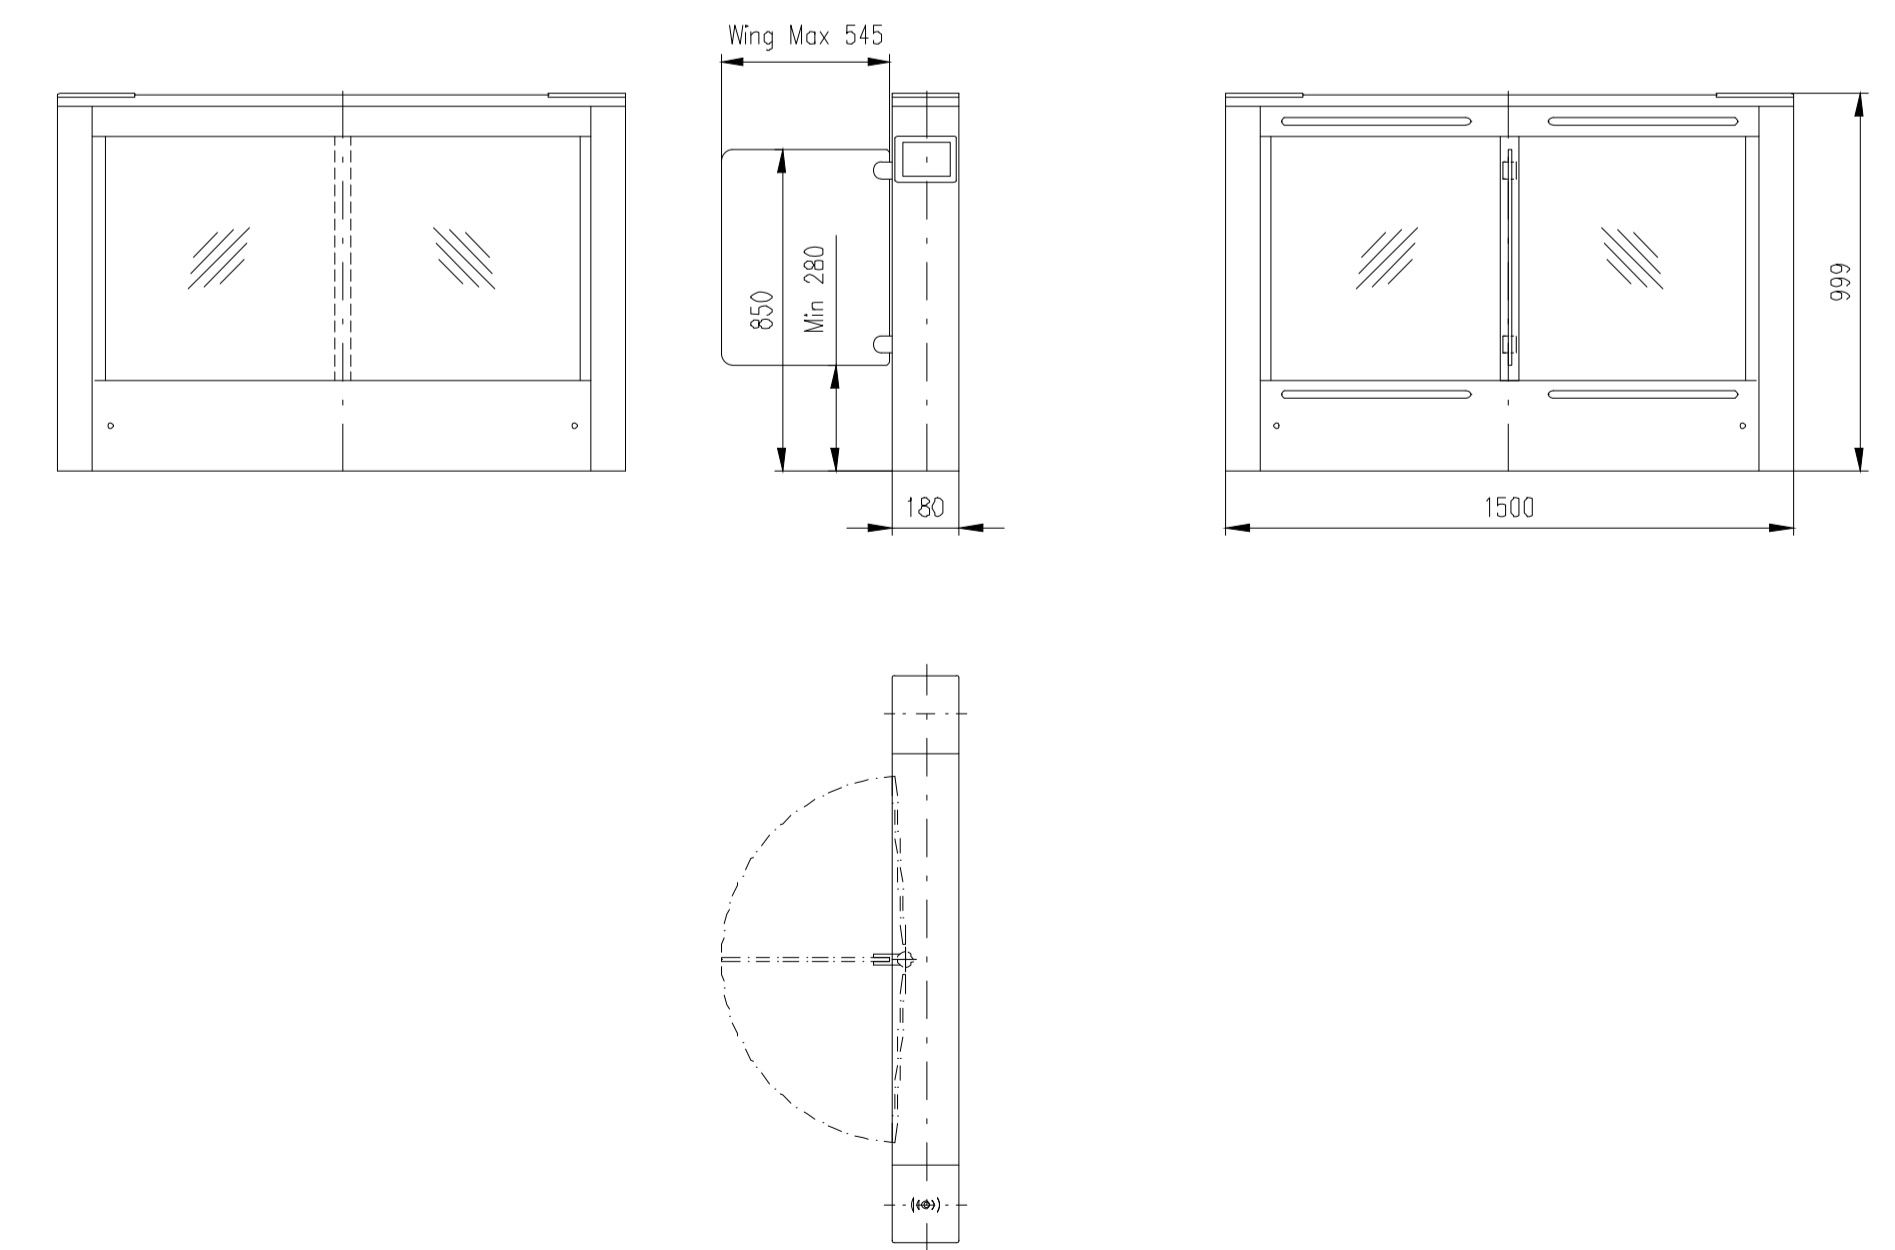

Turnstile: EasyGate-SPD-R-M-1W (Top-Glass)

Turnstile: EasyGate-SPD-R-S-1W (Top-Glass)

Turnstile: EasyGate-SPD-R-M-2W (Top-Stainless Steel)

Turnstile: EasyGate-SPD-R-M-1W (Top-Stainless Steel)

Turnstile: EasyGate-SPD-R-S-1W (Top-Stainless Steel)