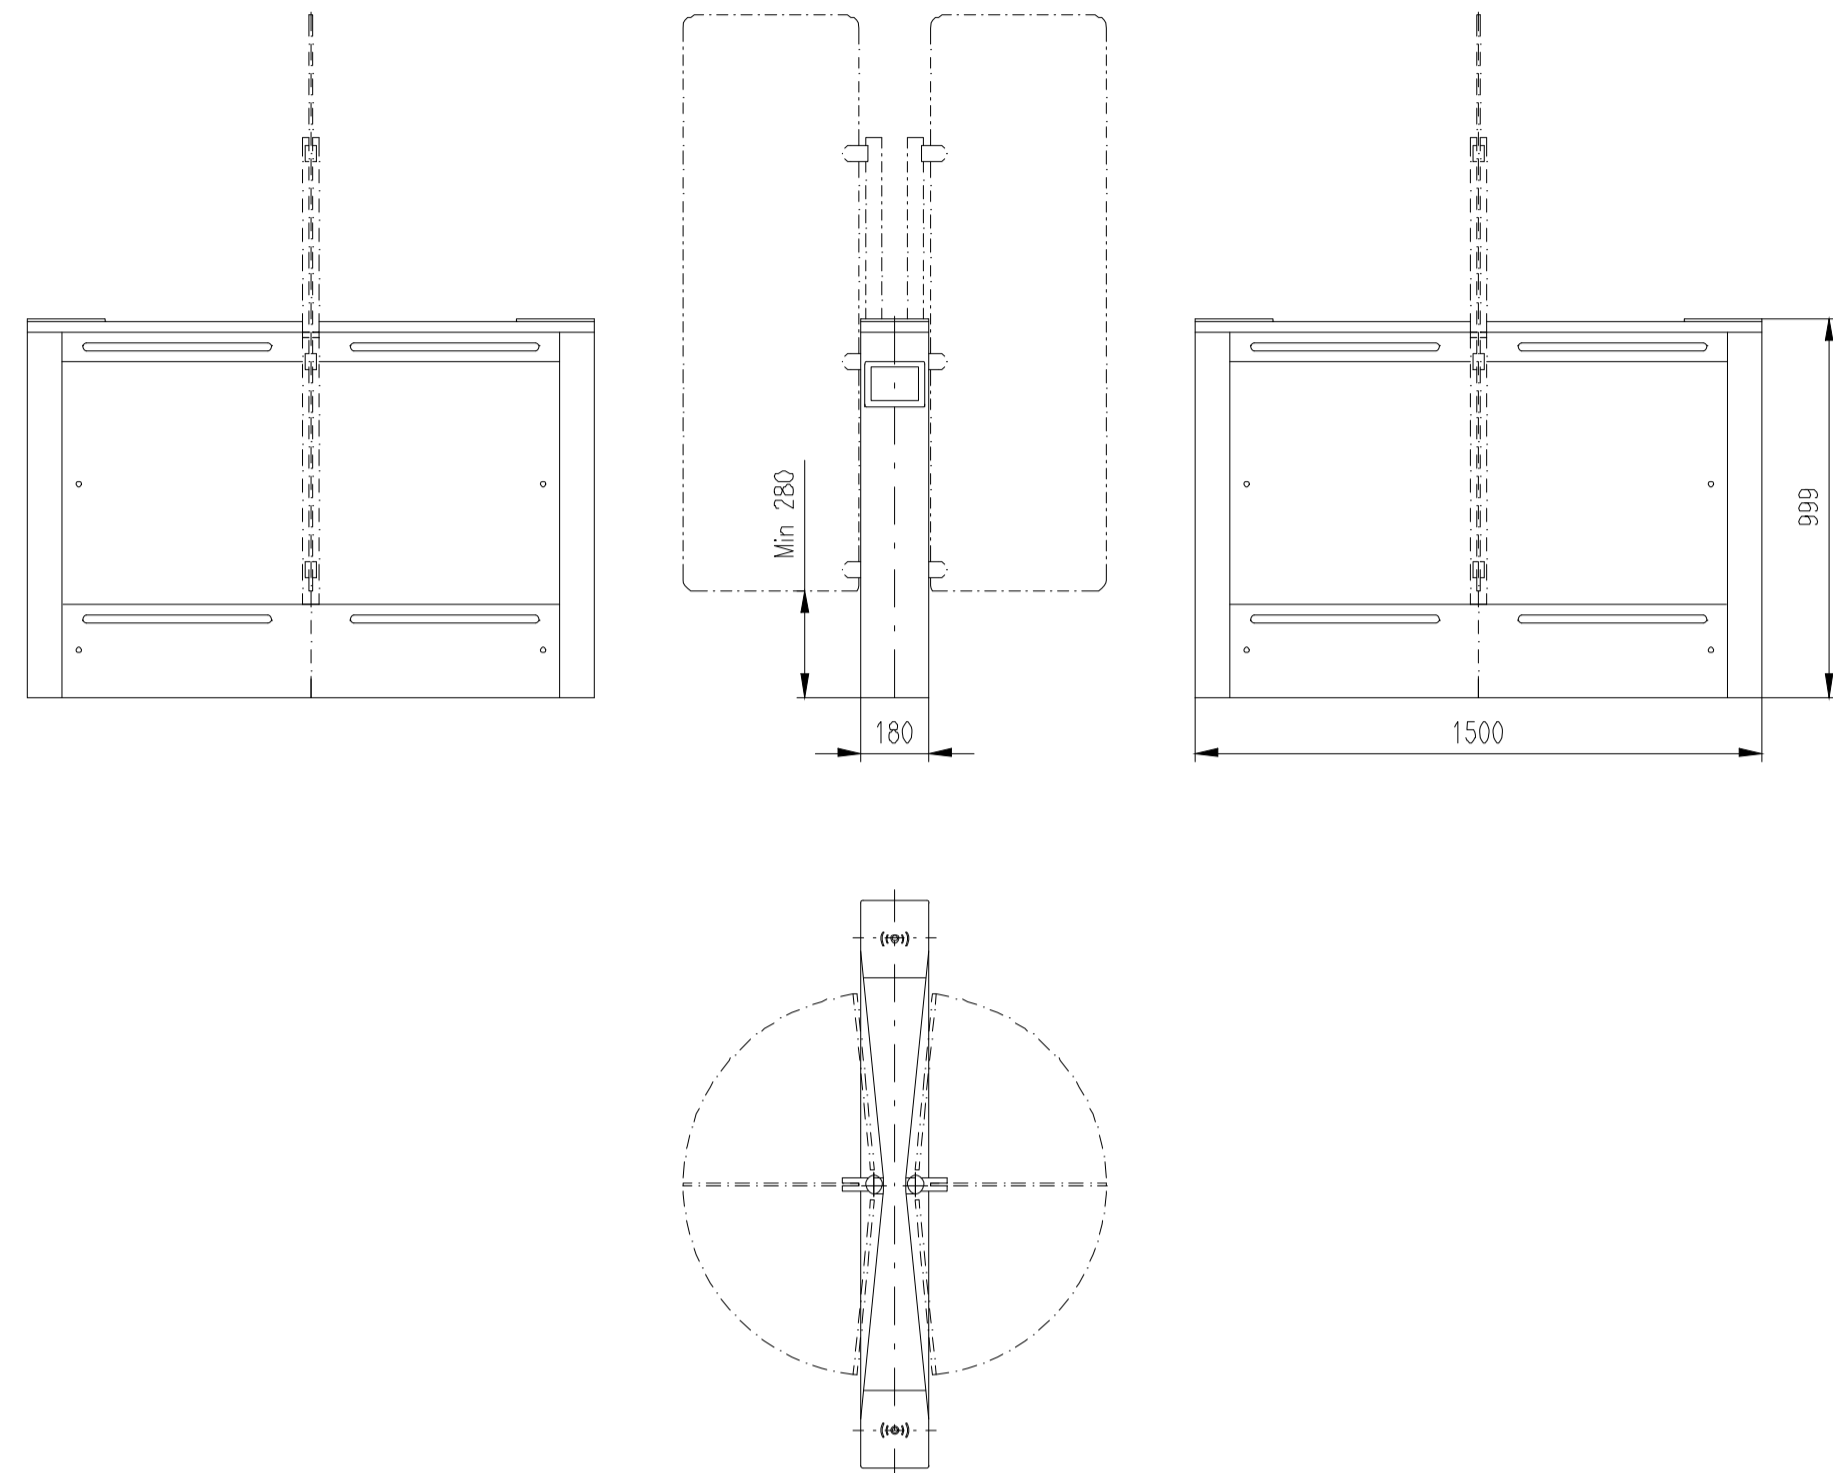

Design of turnstiles: EASYGATE-SPT-R (Wing: toughened glass 10mm/side panels: solid stainless steel)

Turnstile: EasyGate-SPT-R-M-2W (Top-Stainless Steel)