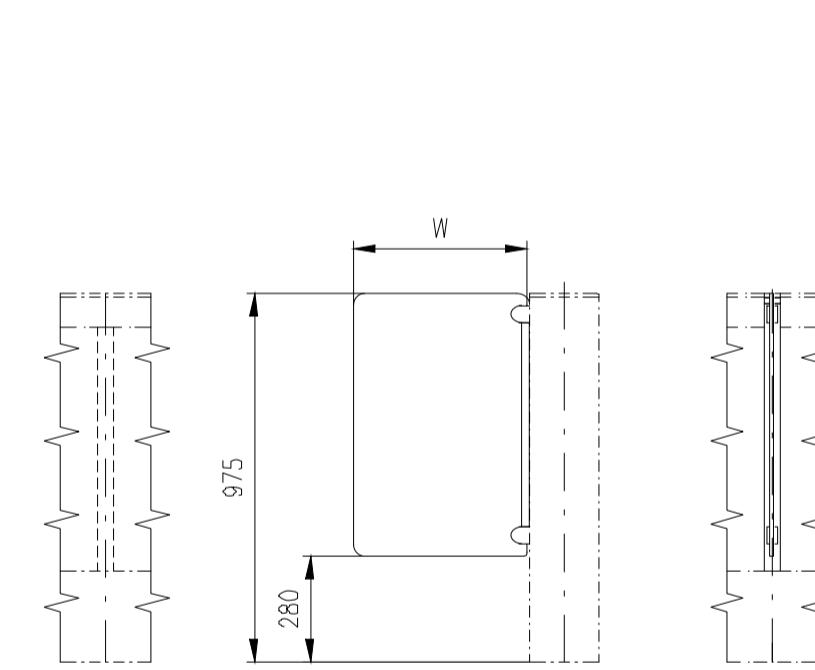

Passage width=920

Passage width=950

Passage width=1050

Design of turnstiles: EASYGATE-SPT (selection heights wings)

Standard wings (Top - Glass)

Standard wings (Top - Stainless Steel)

Height=1500-1800

Height=1200-1400

Height=975-1200

Height=1500-1800

Height=1200-1400

Height=999-1200

Wing Light (Top - Glass)

Height=1500 (Wing Light)

Height=1400 (Wing Light)

Height=1300 (Wing Light)

Height=1200 (Wing Light)

Height=1100 (Wing Light)

Height=975 (Wing Light)

Wing Light (Top - Stainless Steel)

Height=1500 (Wing Light)

Height=1400 (Wing Light)

Height=1300 (Wing Light)

Height=1200 (Wing Light)