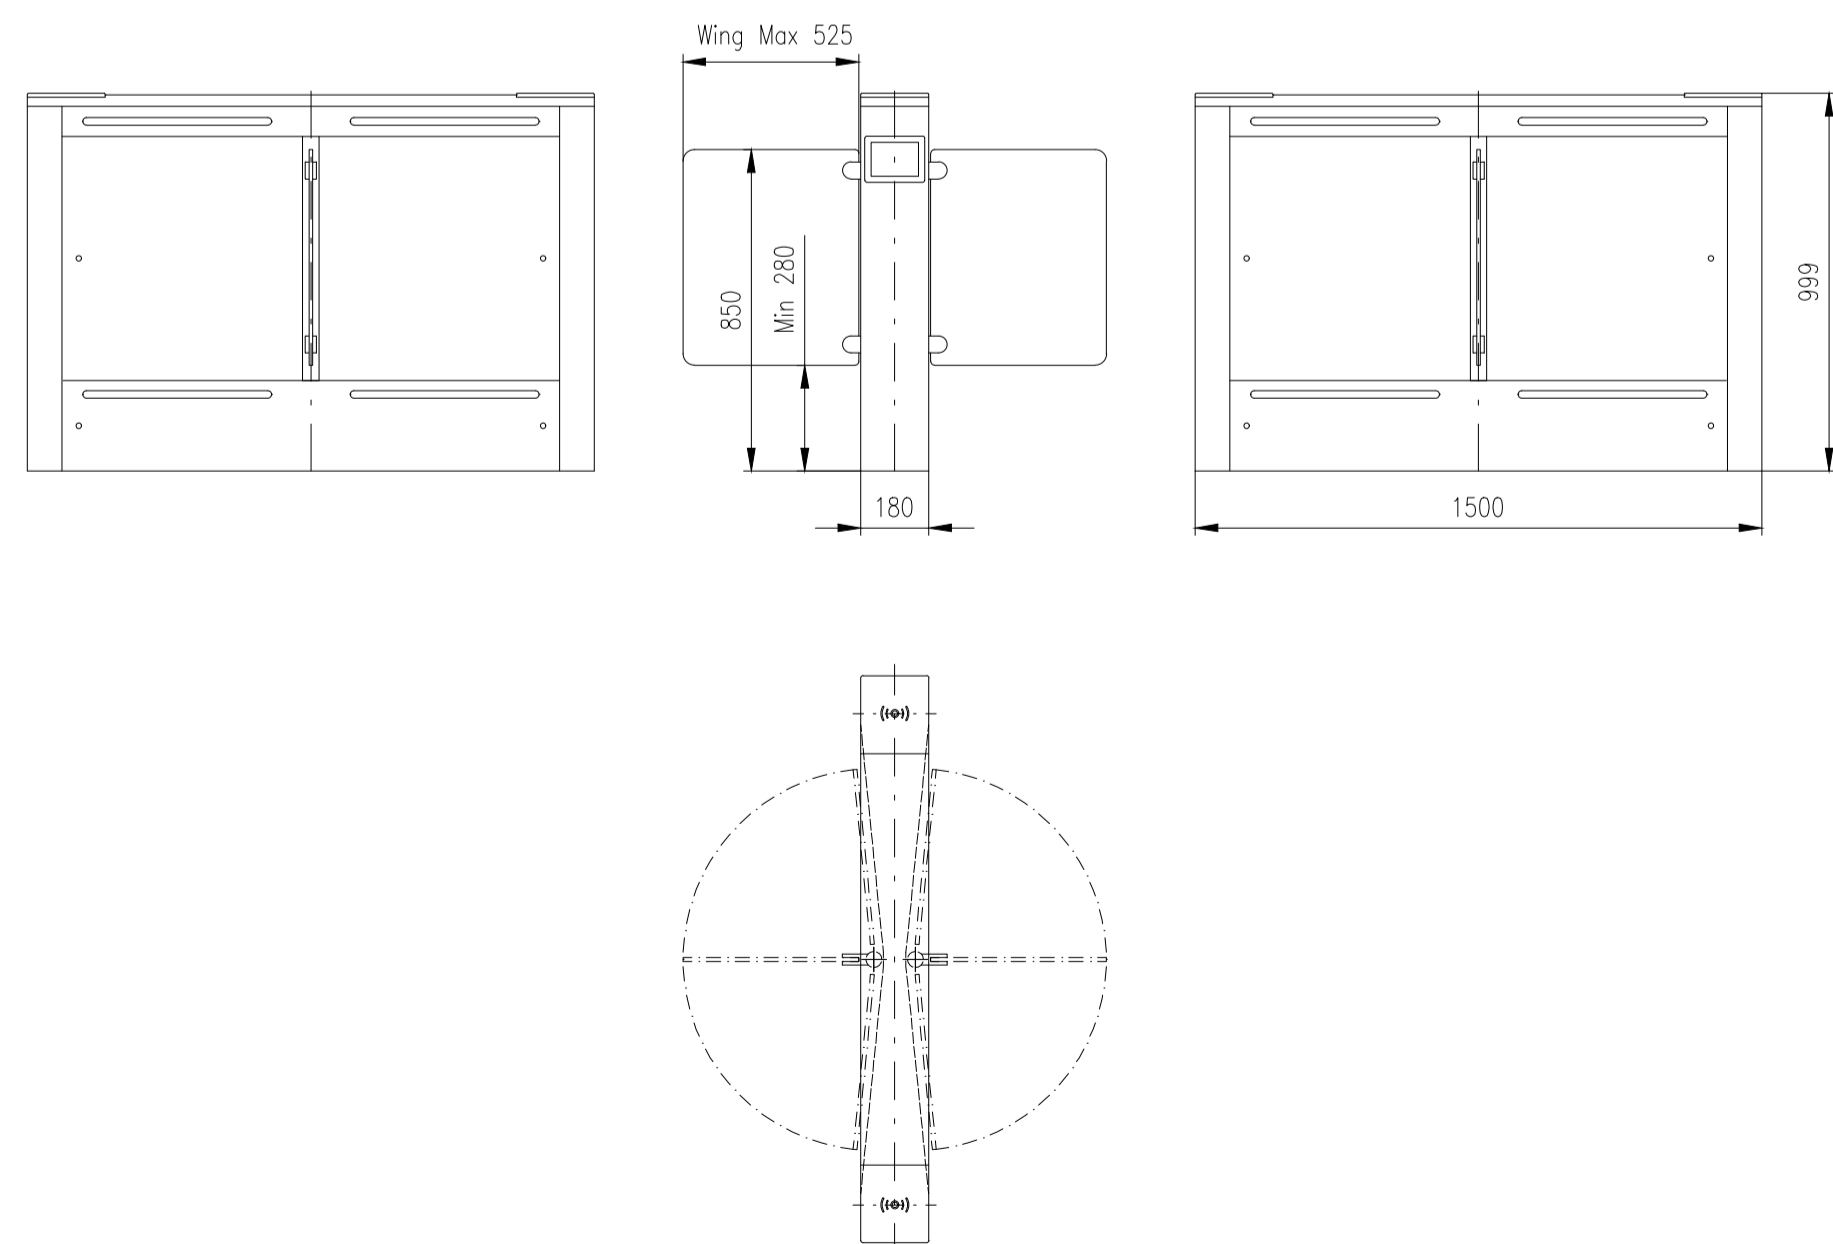

Turnstile: EasyGate-SPD-R-M-2W (Top-Stainless Steel)