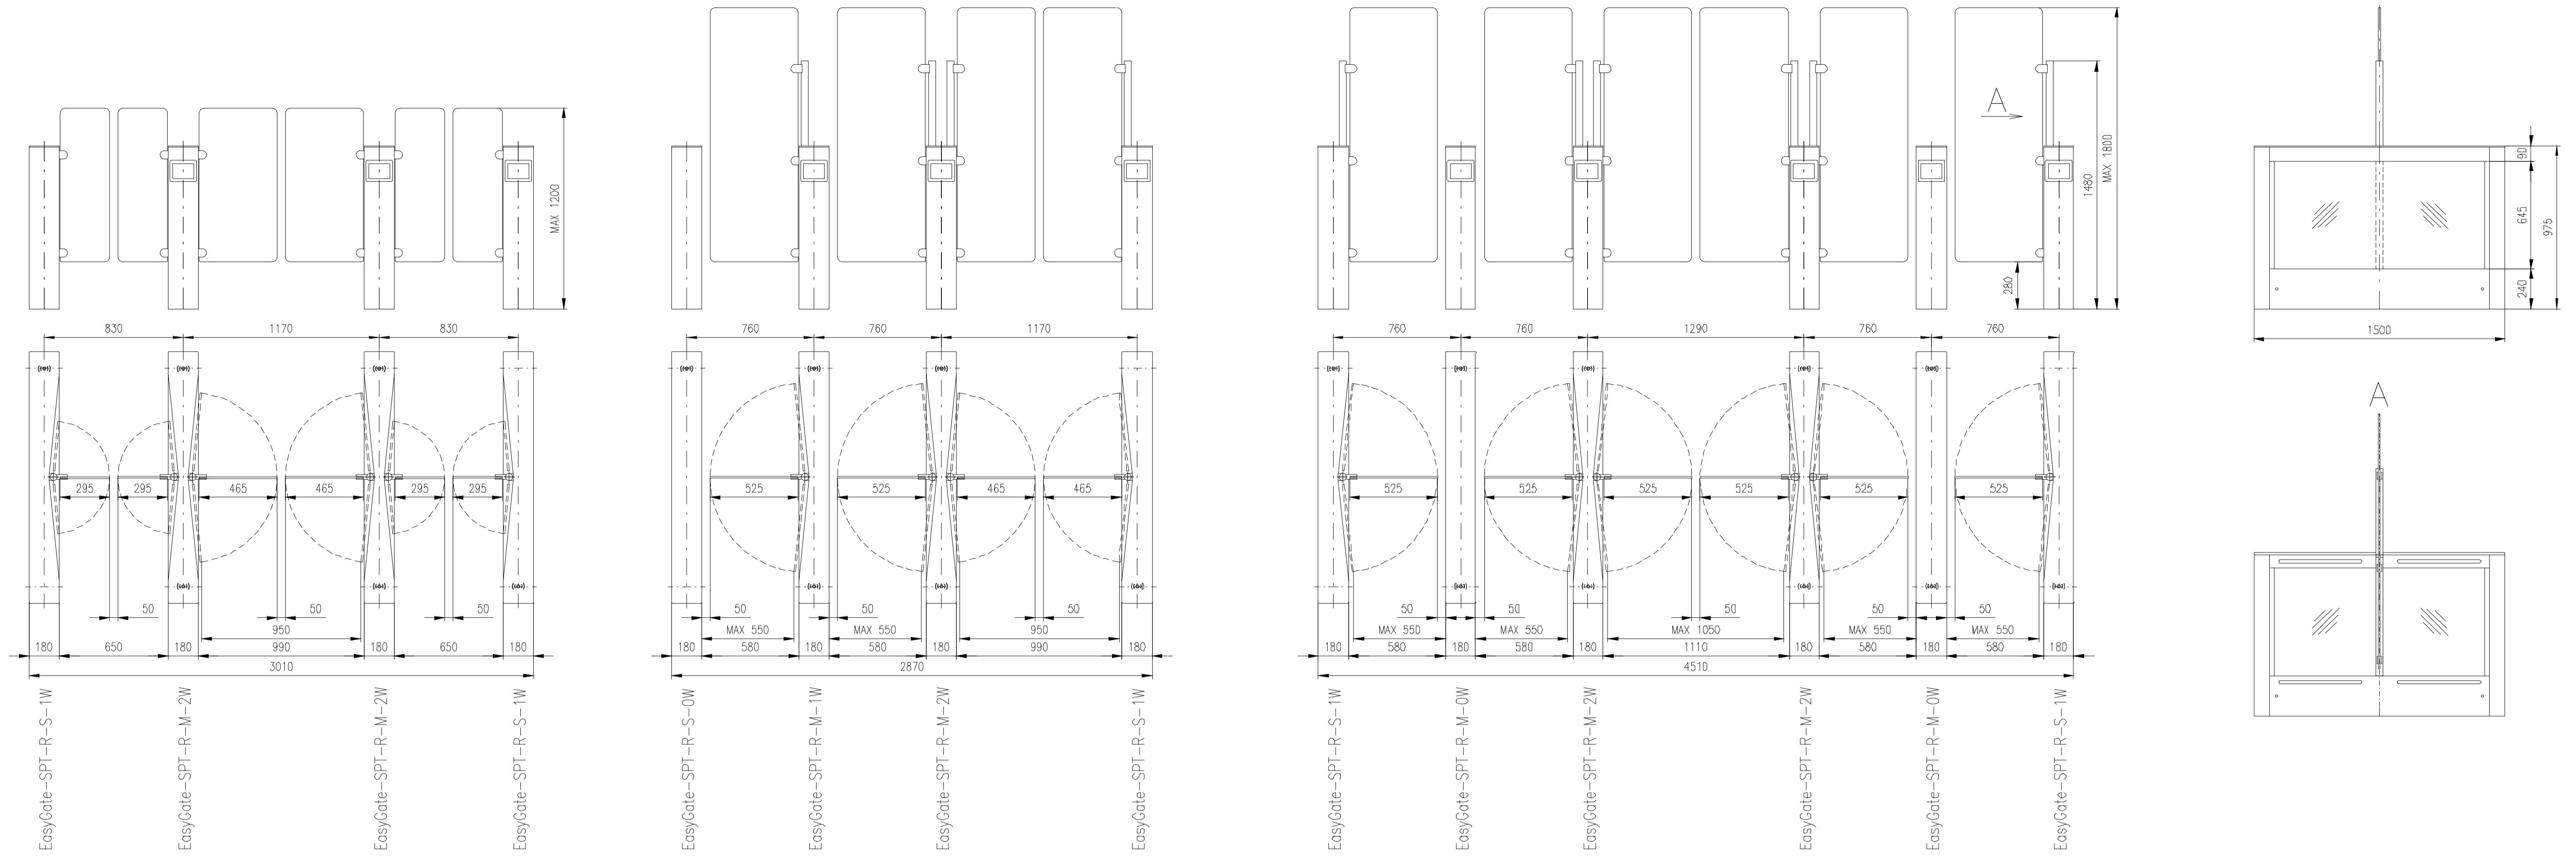

Design of turnstiles: EASYGATE-SPT-G (Example of installation)

Design of turnstiles: EASYGATE-SPD-G (Example of installation)

Design of turnstiles: EASYGATE-SPT-R (Example of installation)

Design of turnstiles: EASYGATE-SPD-R (Example of installation)

Design of turnstiles: EASYGATE-SPT-G and SPD-G (selection of passage width)

Passage width=550
(single-wing variant)

Passage width=550

Passage width=650

Passage width=750

Passage width=850

Passage width=920

Passage width=950

Passage width=1050

Design of turnstiles: EASYGATE-SPT-R and SPD-R (selection of passage width)

Passage width=550
(single-wing variant)

Passage width=550

Passage width=650

Passage width=750

Passage width=850

Passage width=920

Passage width=950

Passage width=1050

Design of turnstiles: EASYGATE-SPT (selection heights wings)

Standard wings (Top - Glass)

Standard wings (Top - Stainless Steel)

Height=1500-1800

Height=1200-1400