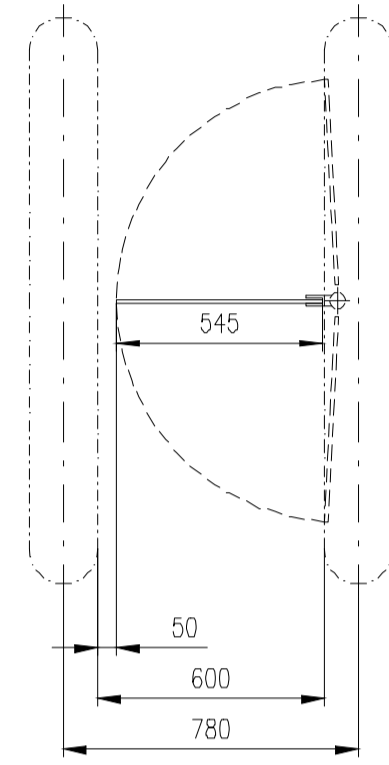

Turnstile: EasyGate-SPT-R-S-1W (Top-Stainless Steel)

Turnstile: EasyGate-SPT-R-M-OW (Top-Stainless Steel)

Turnstile: EasyGate-SPT-R-S-OW (Top-Stainless Steel)

Design of turnstiles: EASYGATE-SPD-G (selection of passage width) – Only for infill glass panel !!!

Passage width=550
(single-wing variant)

Passage width=600
(single-wing variant)

Passage width=550

Passage width=650

Passage width=750

Passage width=850

Passage width=920

Passage width=950

Passage width=1050

Passage width=1150

Design of turnstiles: EASYGATE-SPD-R (selection of passage width) – Only for infill glass panel !

Passage width=550
(single-wing variant)

Passage width=600
(single-wing variant)

Passage width=550

Passage width=650

Passage width=750

Passage width=850

Passage width=920

Passage width=950

Passage width=1050

Passage width=1150