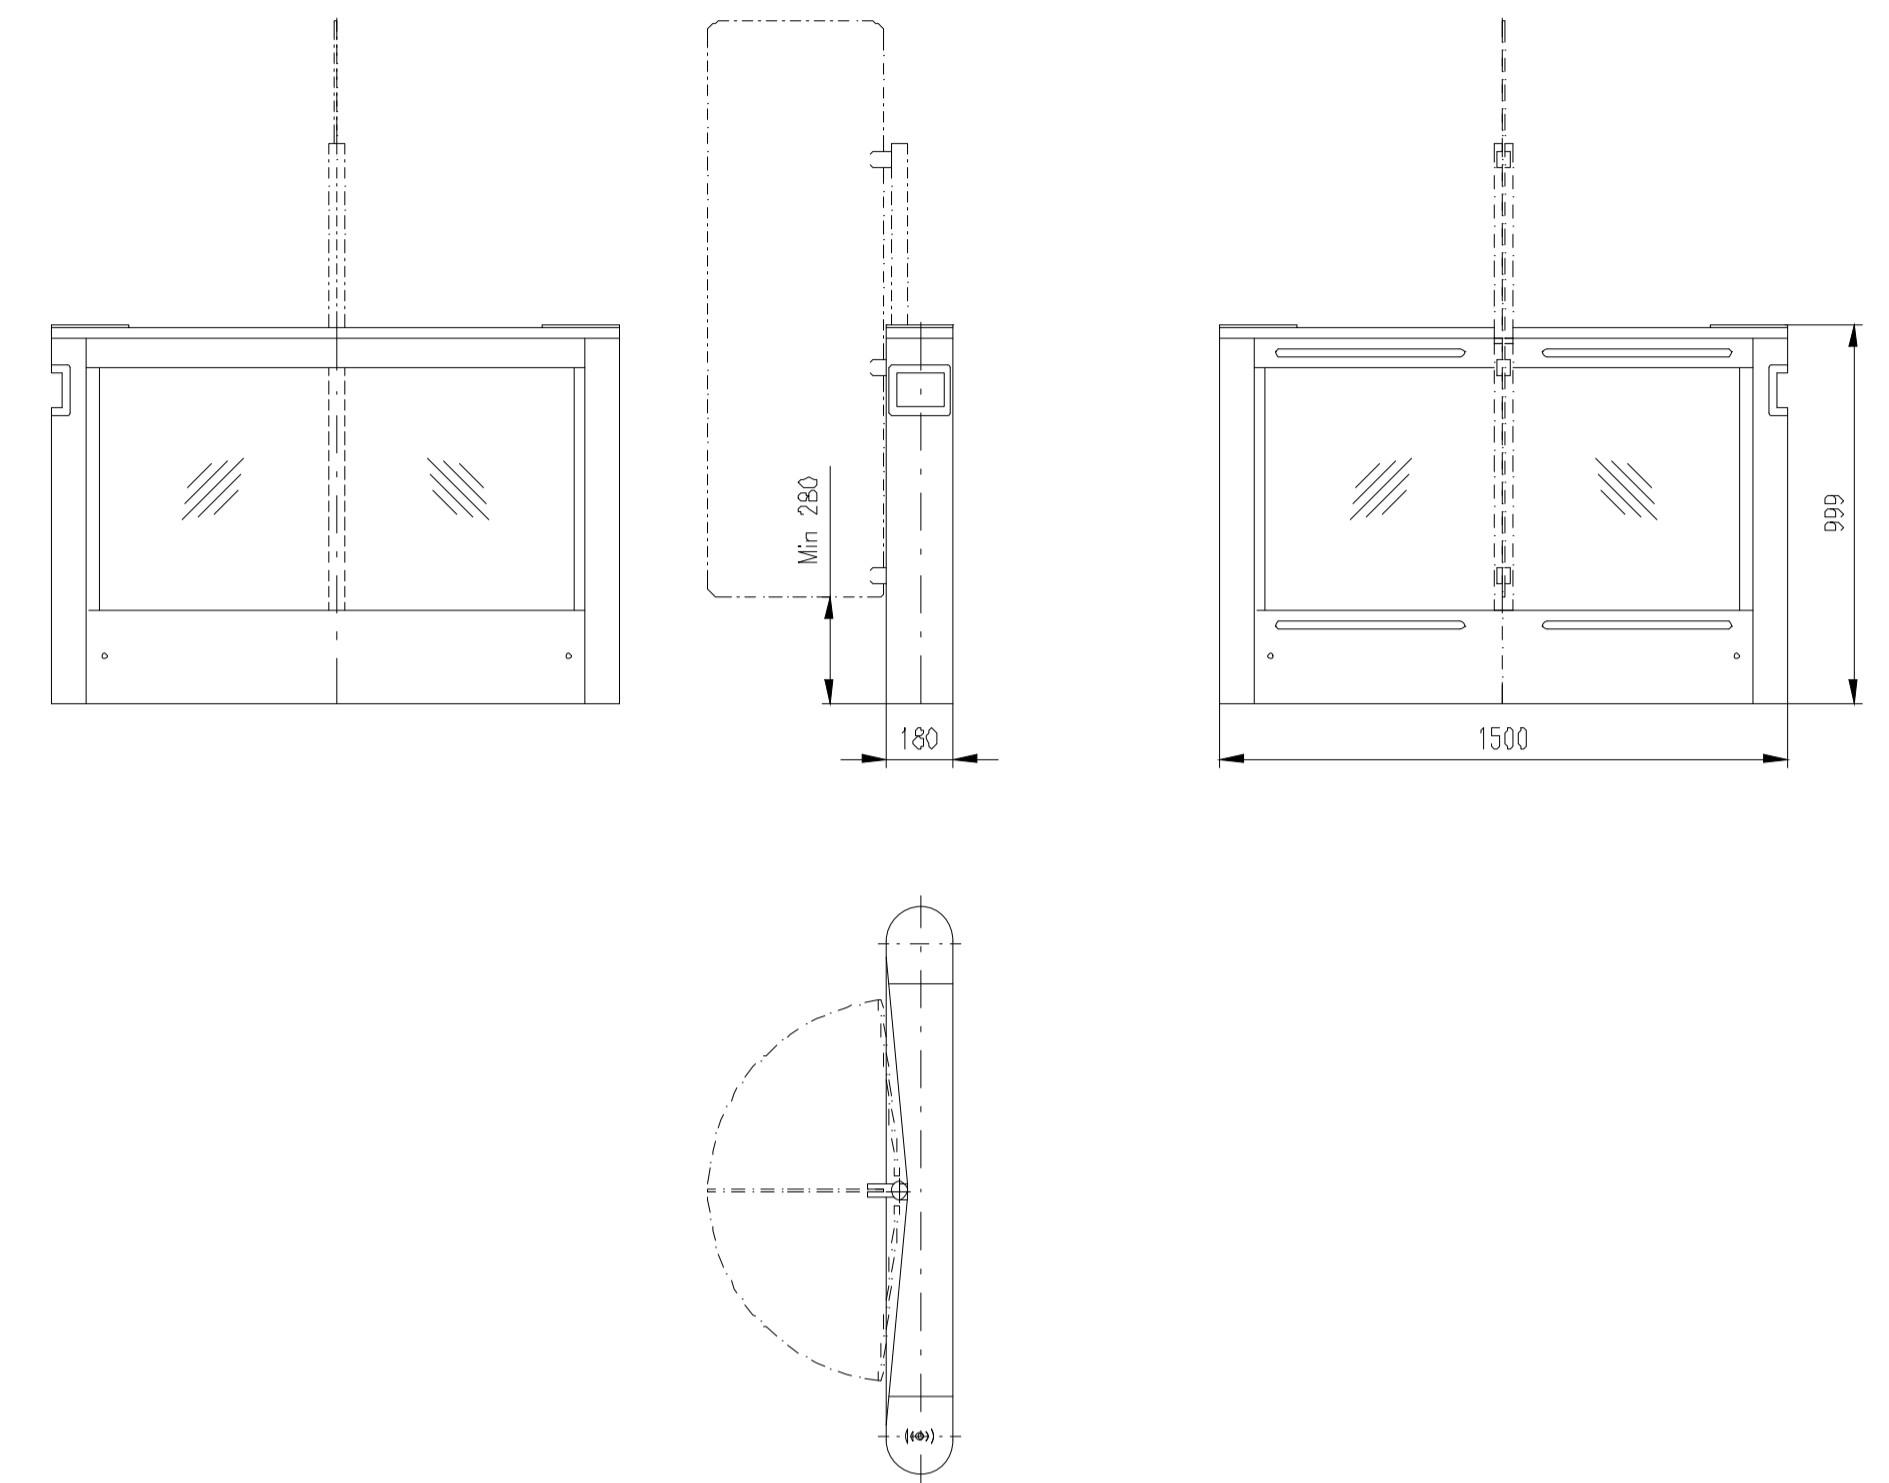

Turnstile: EasyGate-SPT-G-S-1W (Top-Stainless Steel)