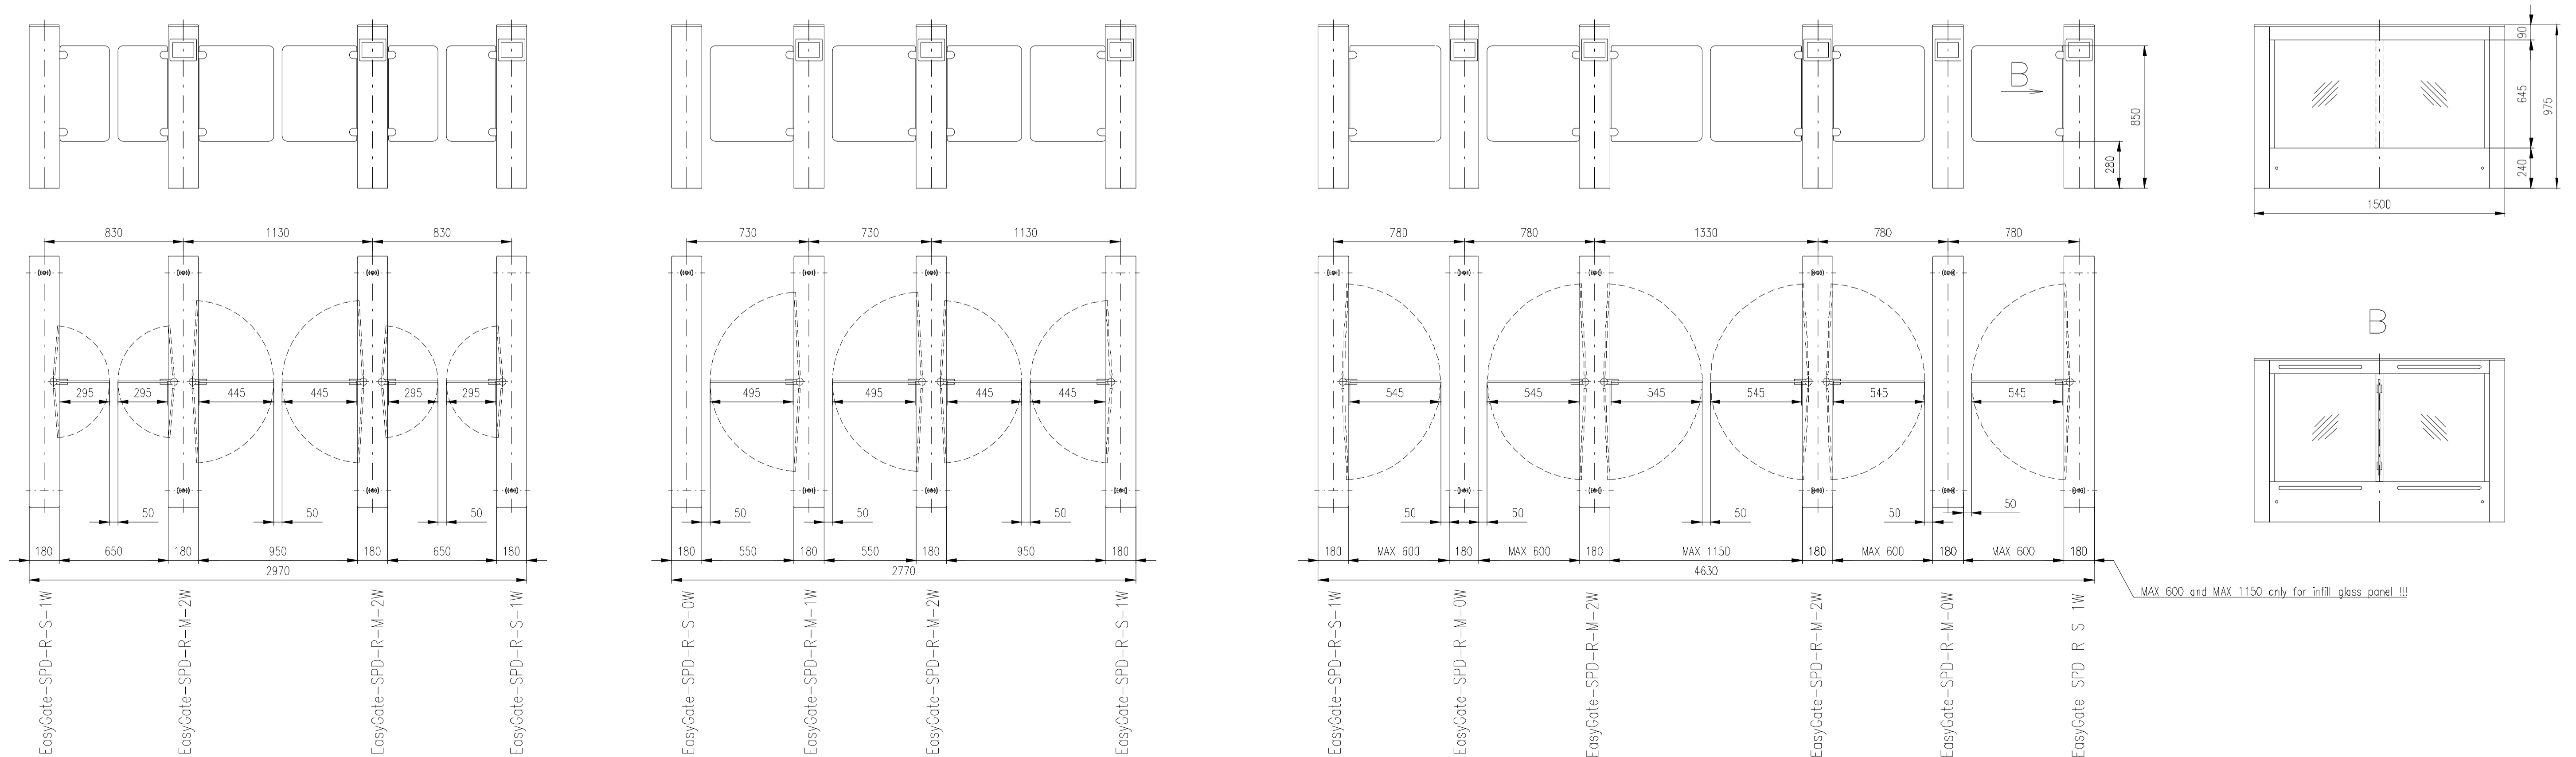

Design of turnstiles: EASYGATE-SPT-G (Example of installation)

Design of turnstiles: EASYGATE-SPD-G (Example of installation)

Design of turnstiles: EASYGATE-SPT-R (Example of installation)

Design of turnstiles: EASYGATE-SPD-R (Example of installation)

Design of turnstiles: EASYGATE-SPT-G and SPD-G (selection of passage width)

Passage width=550
(single-wing variant)

Passage width=550

Passage width=650

Passage width=750

Passage width=850

Passage width=920

Passage width=950

Passage width=1050

Design of turnstiles: EASYGATE-SPT-R and SPD-R (selection of passage width)

Passage width=550
(single-wing variant)

Passage width=550

Passage width=650

Passage width=750

Passage width=850

Passage width=920

Passage width=950

Passage width=1050

Design of turnstiles: EASYGATE-SPT (selection heights wings)

Standard wings (Top - Glass)

Standard wings (Top - Stainless Steel)

Height=1500-1800

Height=1200-1400