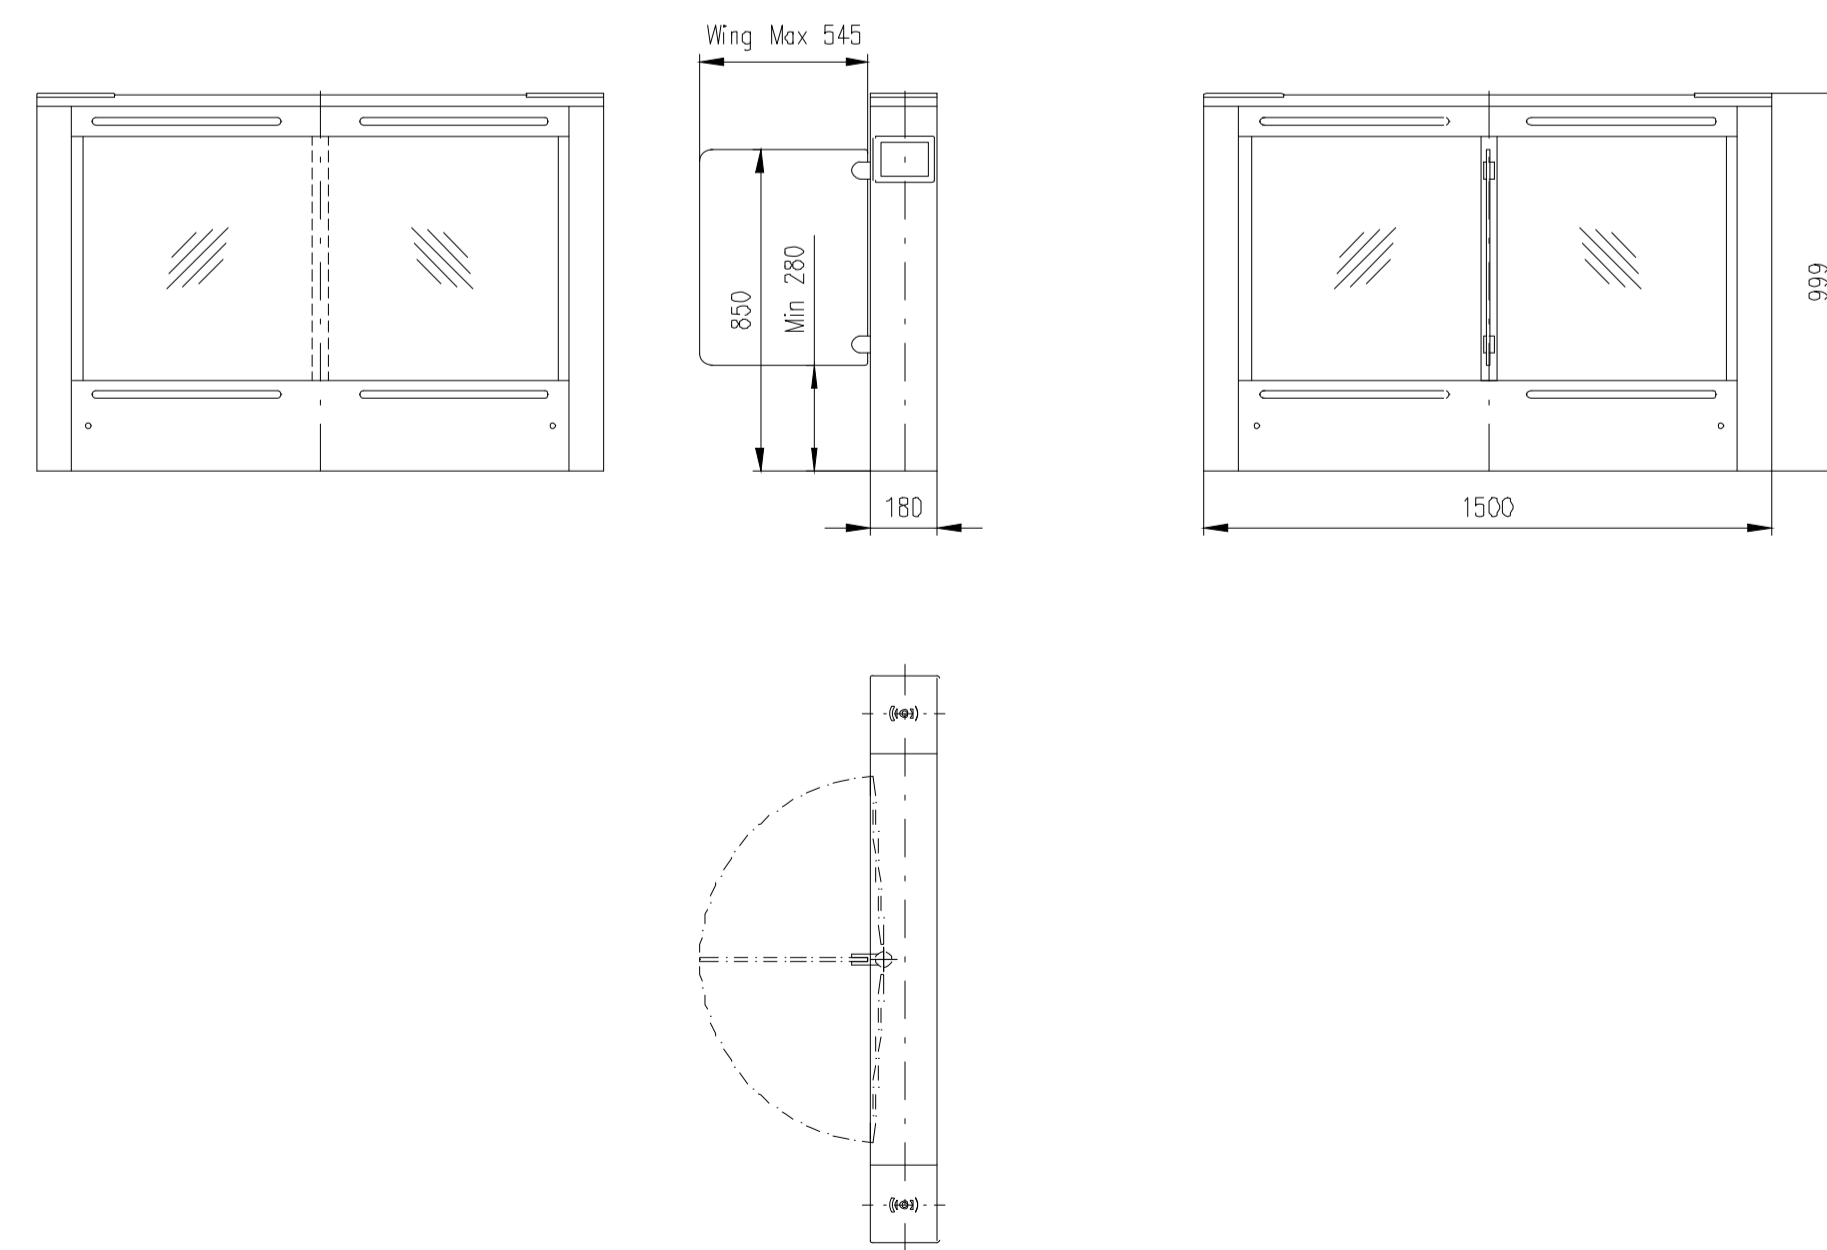

Turnstile: EasyGate-SPD-R-M-1W (Top-Glass)

Turnstile: EasyGate-SPD-R-S-1W (Top-Glass)

Turnstile: EasyGate-SPD-R-M-2W (Top-Stainless Steel)

Turnstile: EasyGate-SPD-R-M-1W (Top-Stainless Steel)

Turnstile: EasyGate-SPD-R-S-1W (Top-Stainless Steel)