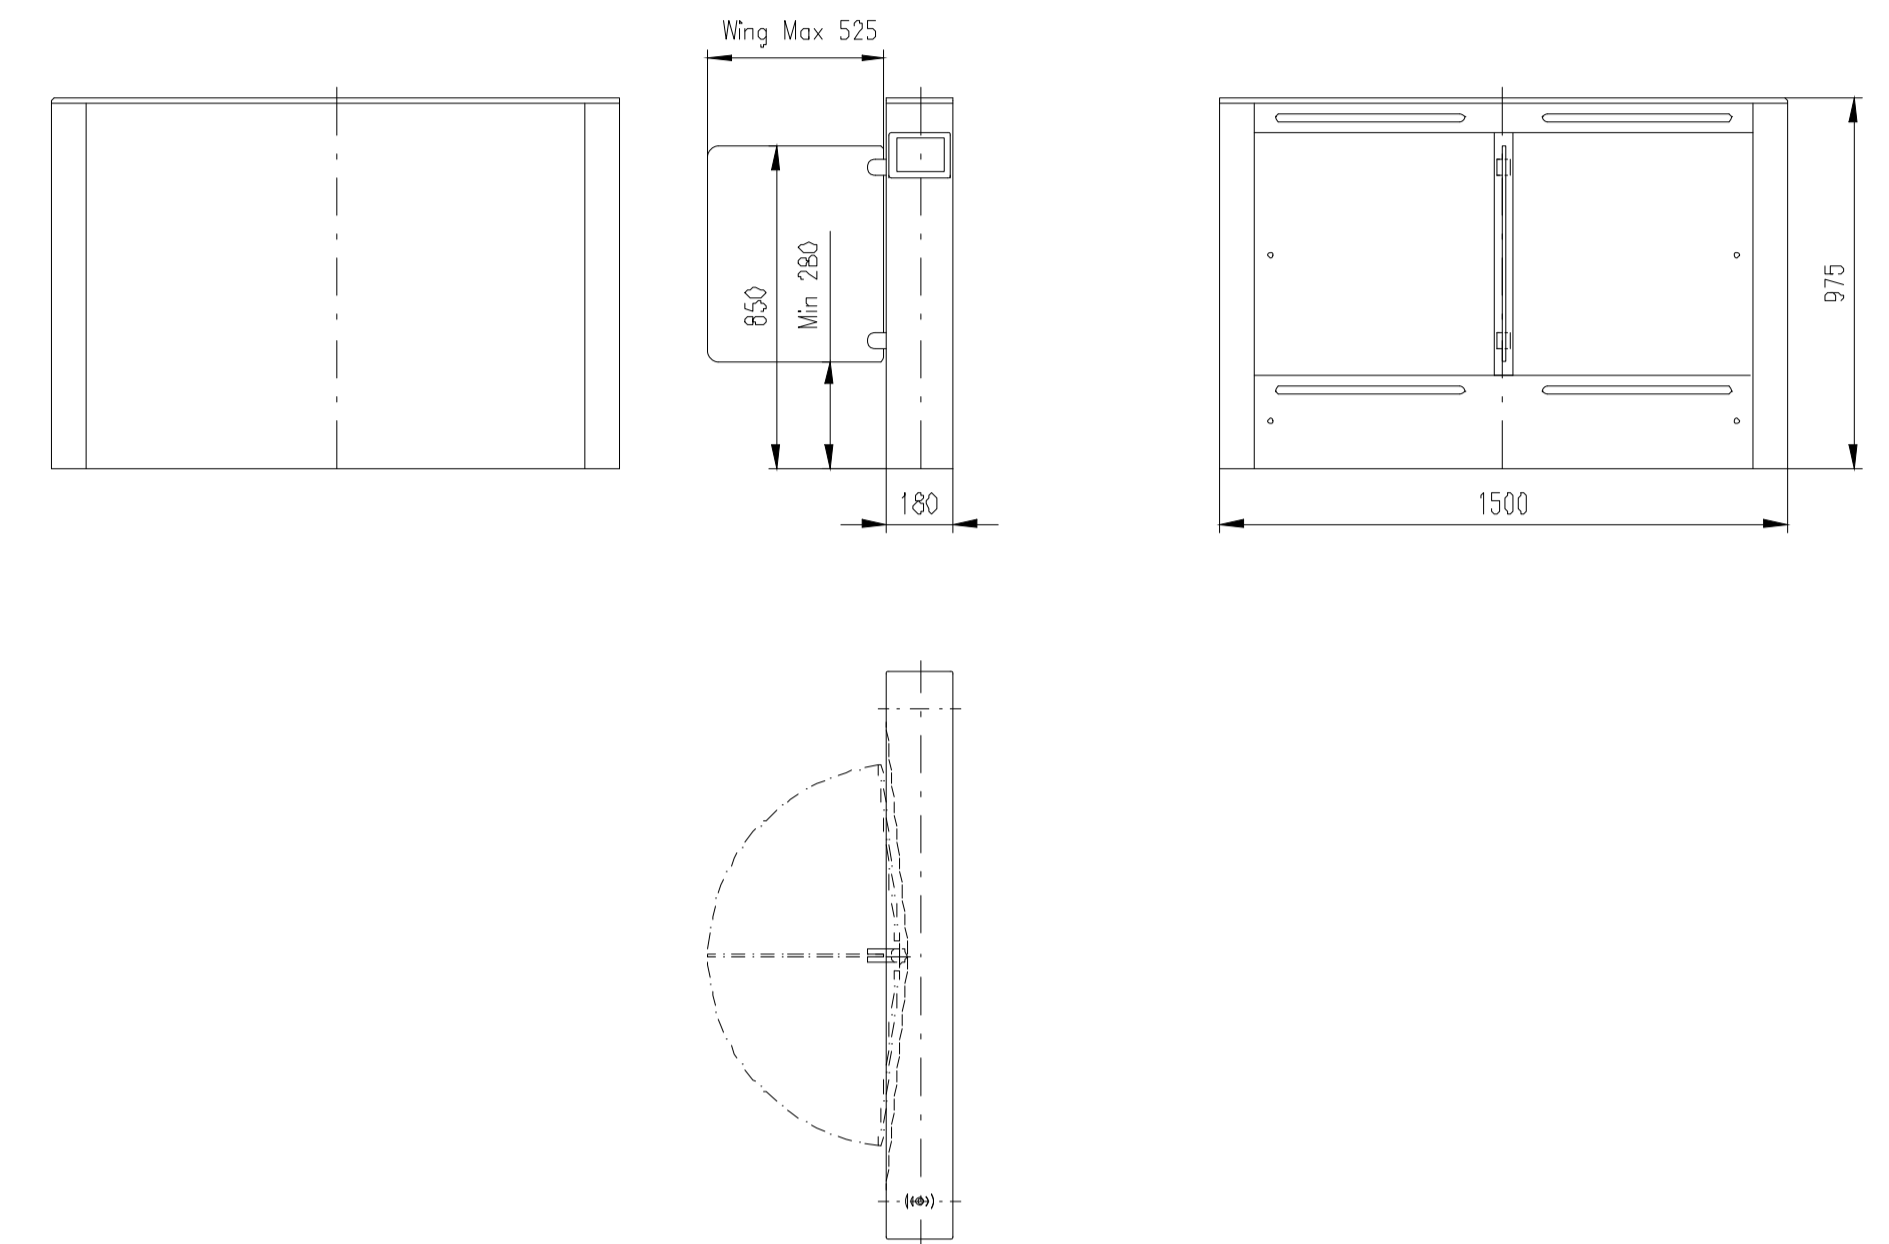

Turnstile: EasyGate-SPD-R-S-1W (Top-Glass)