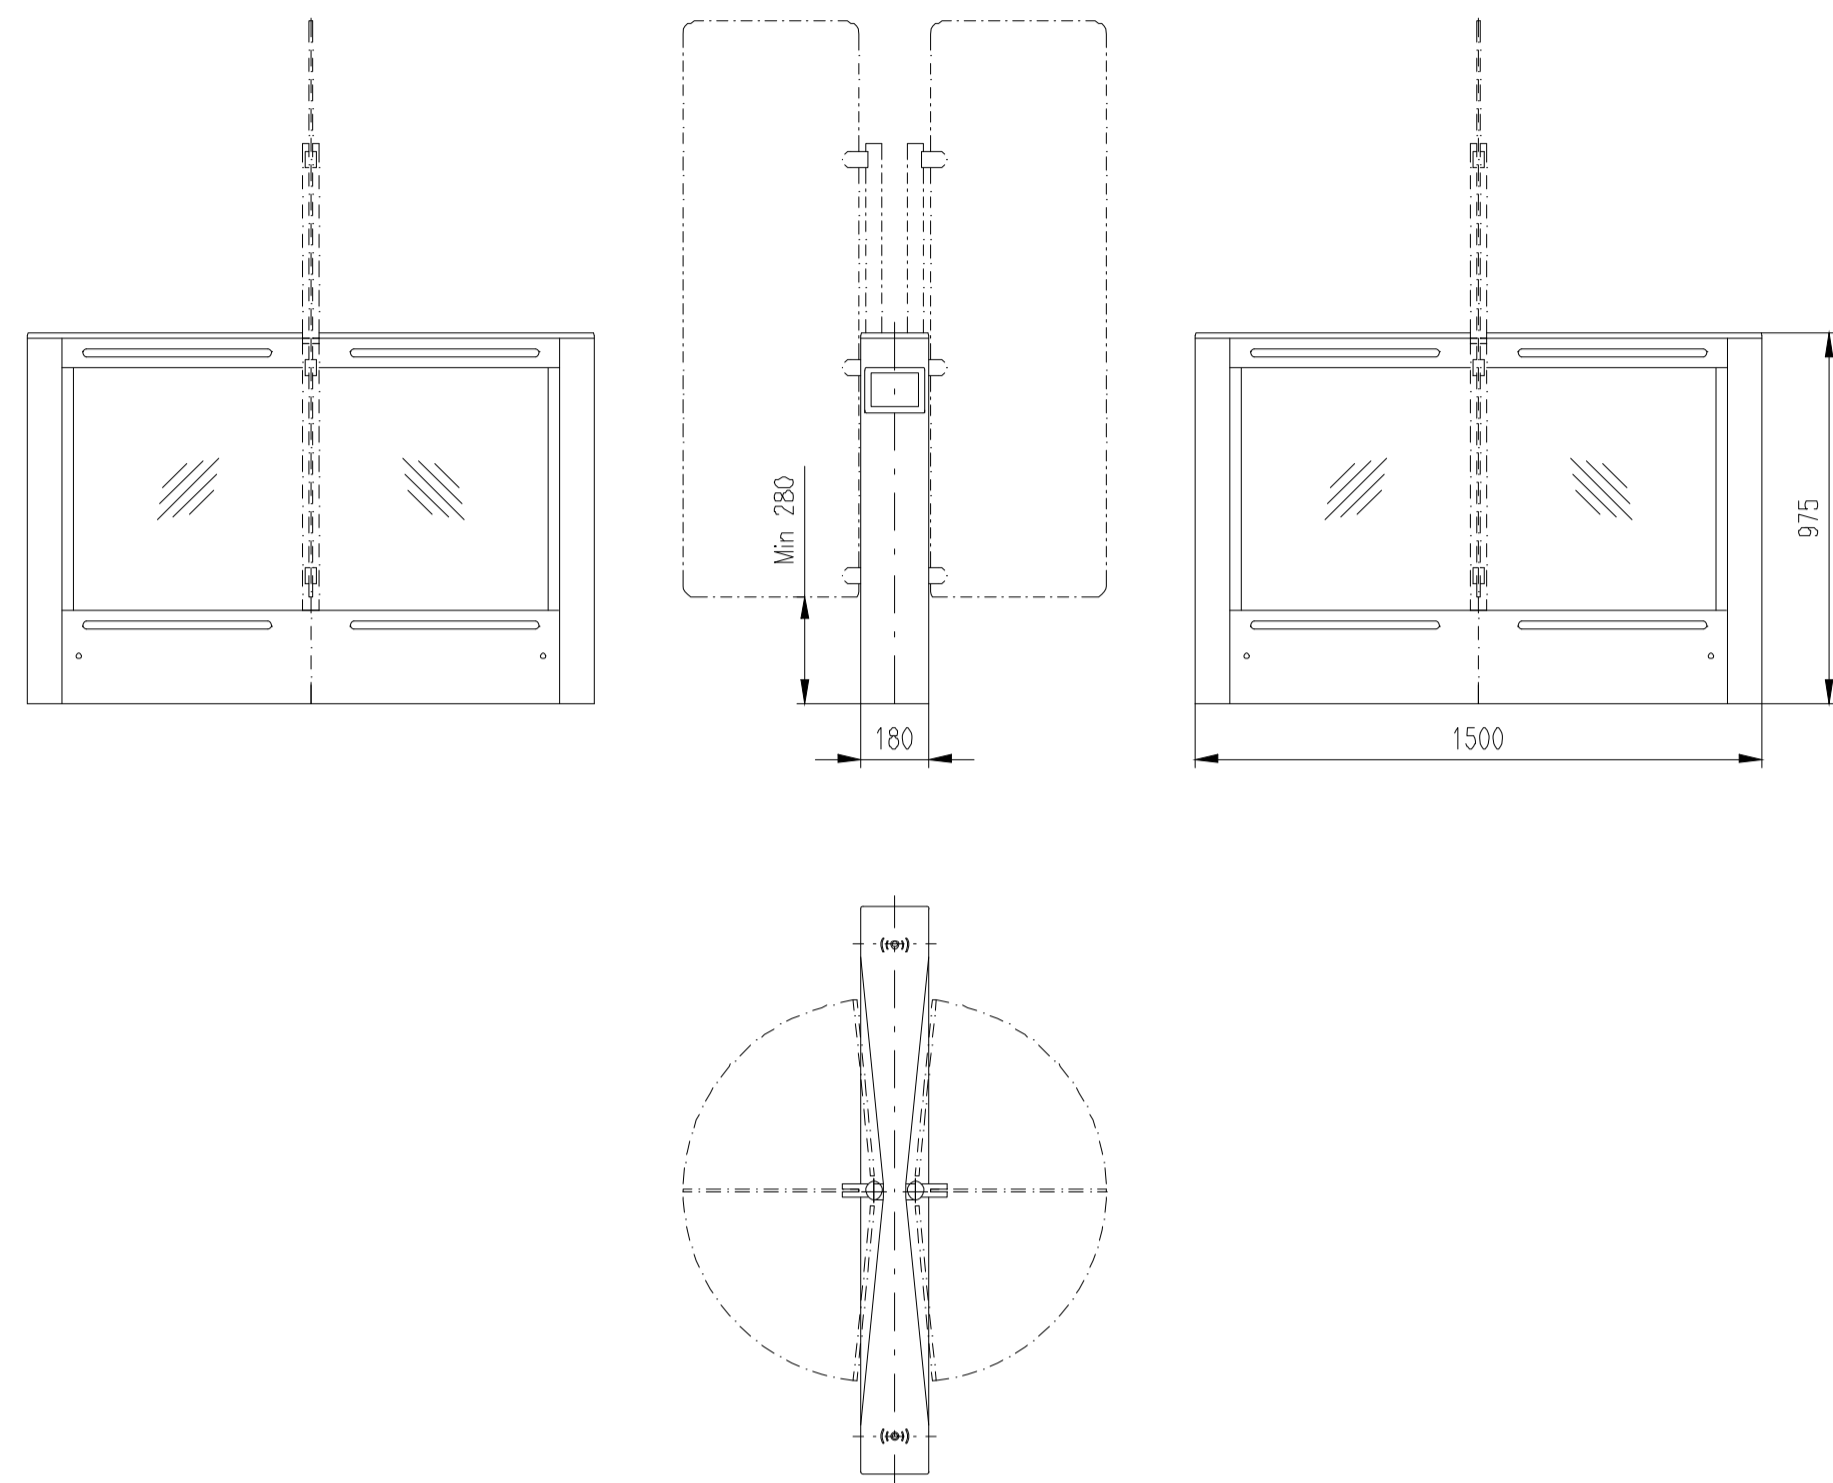

Design of turnstiles: EASYGATE-SPT-R (Wing: toughened glass 10mm/infill glass panel Connex 6,4mm)

TUEGA

DATE	SCALE	FORMAT
March 2017	1:20	A1

Turnstile: EasyGate-SPT-R-M-2W (Top-Glass) ✖