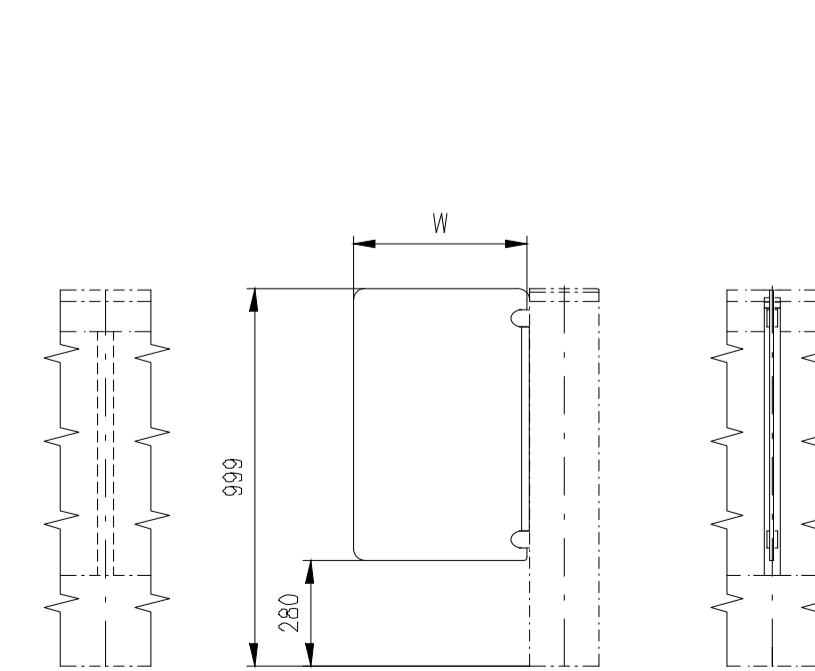

Height=975-1200

Height=1500-1800

Height=1200-1400

Height=999-1200

Wing Light (Top - Glass)

Height=1500 (Wing Light)

Height=1400 (Wing Light)

Height=1300 (Wing Light)

Height=1200 (Wing Light)

Height=1100 (Wing Light)

Height=975 (Wing Light)

Wing Light (Top - Stainless Steel)

Height=1500 (Wing Light)

Height=1400 (Wing Light)

Height=1300 (Wing Light)

Height=1200 (Wing Light)

Height=1100 (Wing Light)

Height=999 (Wing Light)

Design of turnstiles: EASYGATE-SPT (Top - Glass) (selection heights wings - Hinge and Wing Light capping)

<p>Height=1800 (Hinge and Wing Light capping)</p>	<p>Height=1700 (Hinge and Wing Light capping)</p>	<p>Height=1600 (Hinge and Wing Light capping)</p>	<p>Height=1500 (Hinge and Wing Light capping)</p>	<p>Height=1400 (Hinge and Wing Light capping)</p>
<p>Height=1300 (Hinge and Wing Light capping)</p>	<p>Height=1200 (Hinge and Wing Light capping)</p>	<p>Height=1100 (Hinge and Wing Light capping)</p>	<p>Height=975 (Hinge and Wing Light capping)</p>	<p>EasyGate-SPD (Hinge and Wing Light capping)</p>