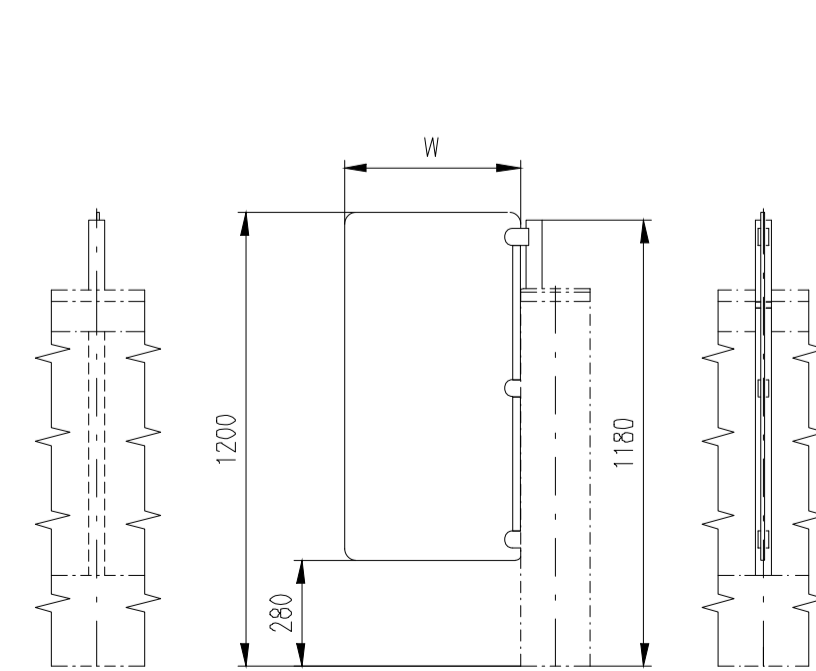

Height=975-1200

Height=1500-1800

Height=1200-1400

Height=999-1200

Wing Light (Top - Glass)

Height=1500 (Wing Light)

Height=1400 (Wing Light)

Height=1300 (Wing Light)

Height=1200 (Wing Light)

Height=1100 (Wing Light)

Height=975 (Wing Light)

Wing Light (Top - Stainless Steel)

Height=1500 (Wing Light)

Height=1400 (Wing Light)

Height=1300 (Wing Light)

Height=1200 (Wing Light)

Height=1100 (Wing Light)

Height=999 (Wing Light)

Design of turnstiles: EASYGATE-SPT (Top - Glass) (selection heights wings - Hinge and Wing Light capping)

<p>Height=1800 (Hinge and Wing Light capping)</p>	<p>Height=1700 (Hinge and Wing Light capping)</p>	<p>Height=1600 (Hinge and Wing Light capping)</p>	<p>Height=1500 (Hinge and Wing Light capping)</p>	<p>Height=1400 (Hinge and Wing Light capping)</p>
<p>Height=1300 (Hinge and Wing Light capping)</p>	<p>Height=1200 (Hinge and Wing Light capping)</p>	<p>Height=1100 (Hinge and Wing Light capping)</p>	<p>Height=975 (Hinge and Wing Light capping)</p>	<p>EasyGate-SPD (Hinge and Wing Light capping)</p>