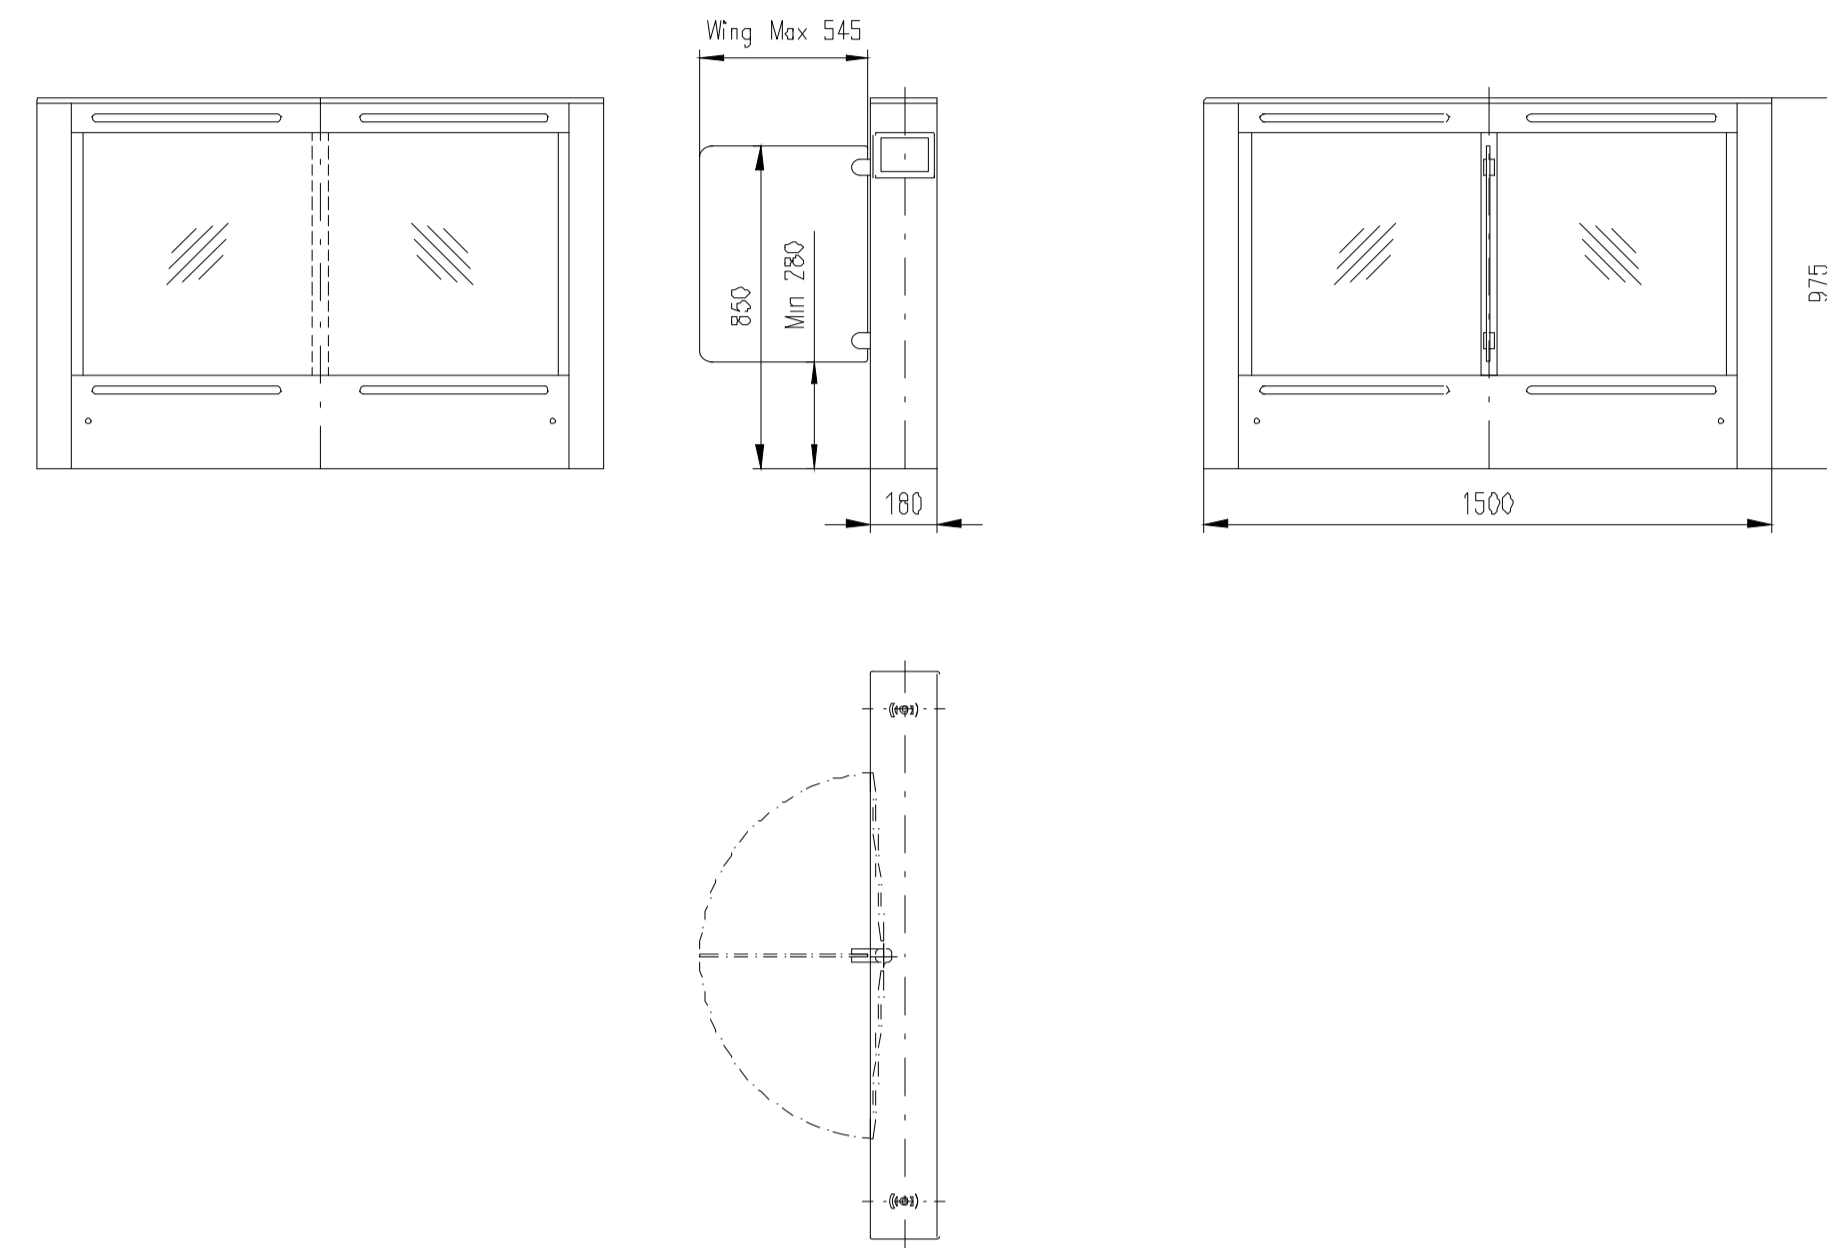

Design of turnstiles: EASYGATE-SPD-R (Wing: toughened glass 10mm/for heights wings 850mm/infill glass panel Connex 6,4mm)

TUEGA

DATE	SCALE	FORMAT
March 2017	1:20	A1

Turnstile: EasyGate-SPD-R-M-2W (Top-Glass)

Turnstile: EasyGate-SPD-R-M-1W (Top-Glass)

Turnstile: EasyGate-SPD-R-S-1W (Top-Glass)