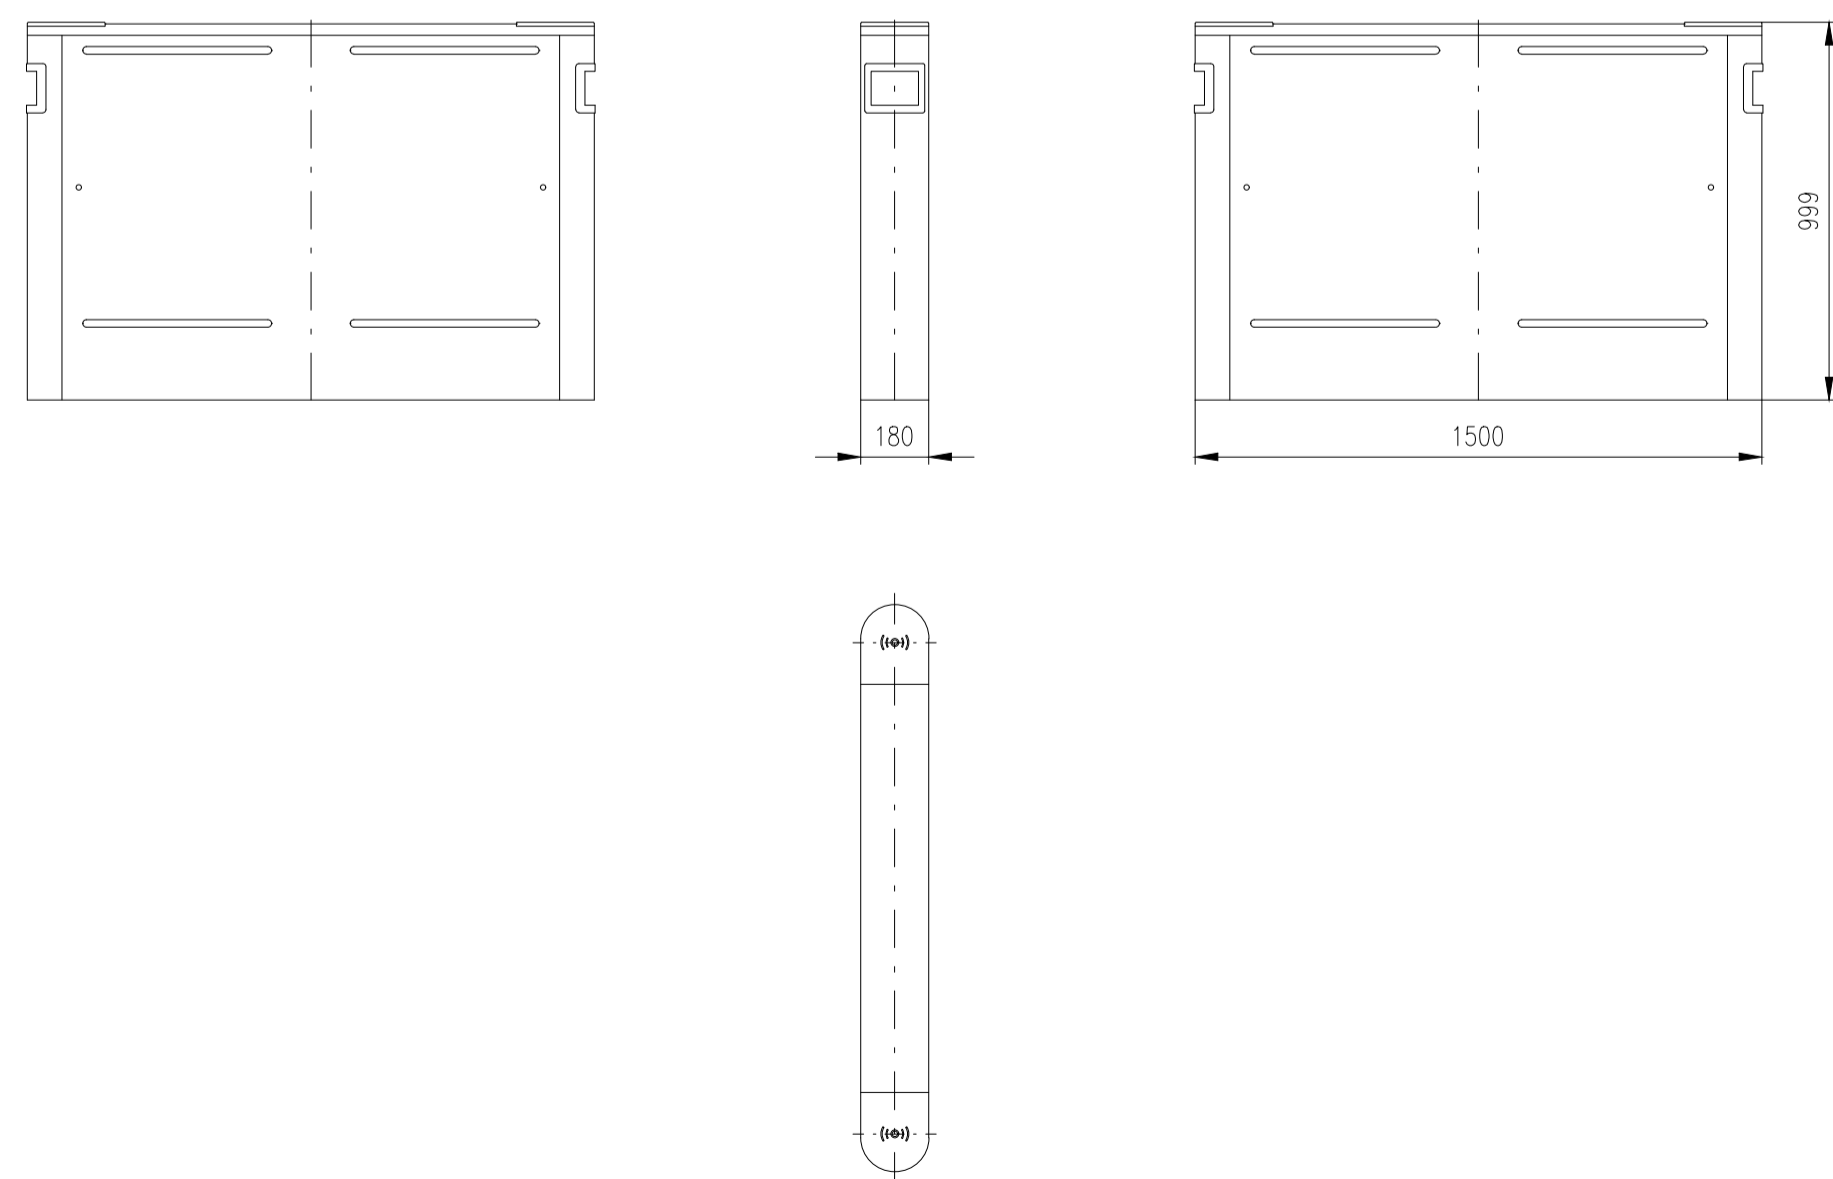

Turnstile: EasyGate-SPT-G-M-OW (Top-Stainless Steel)