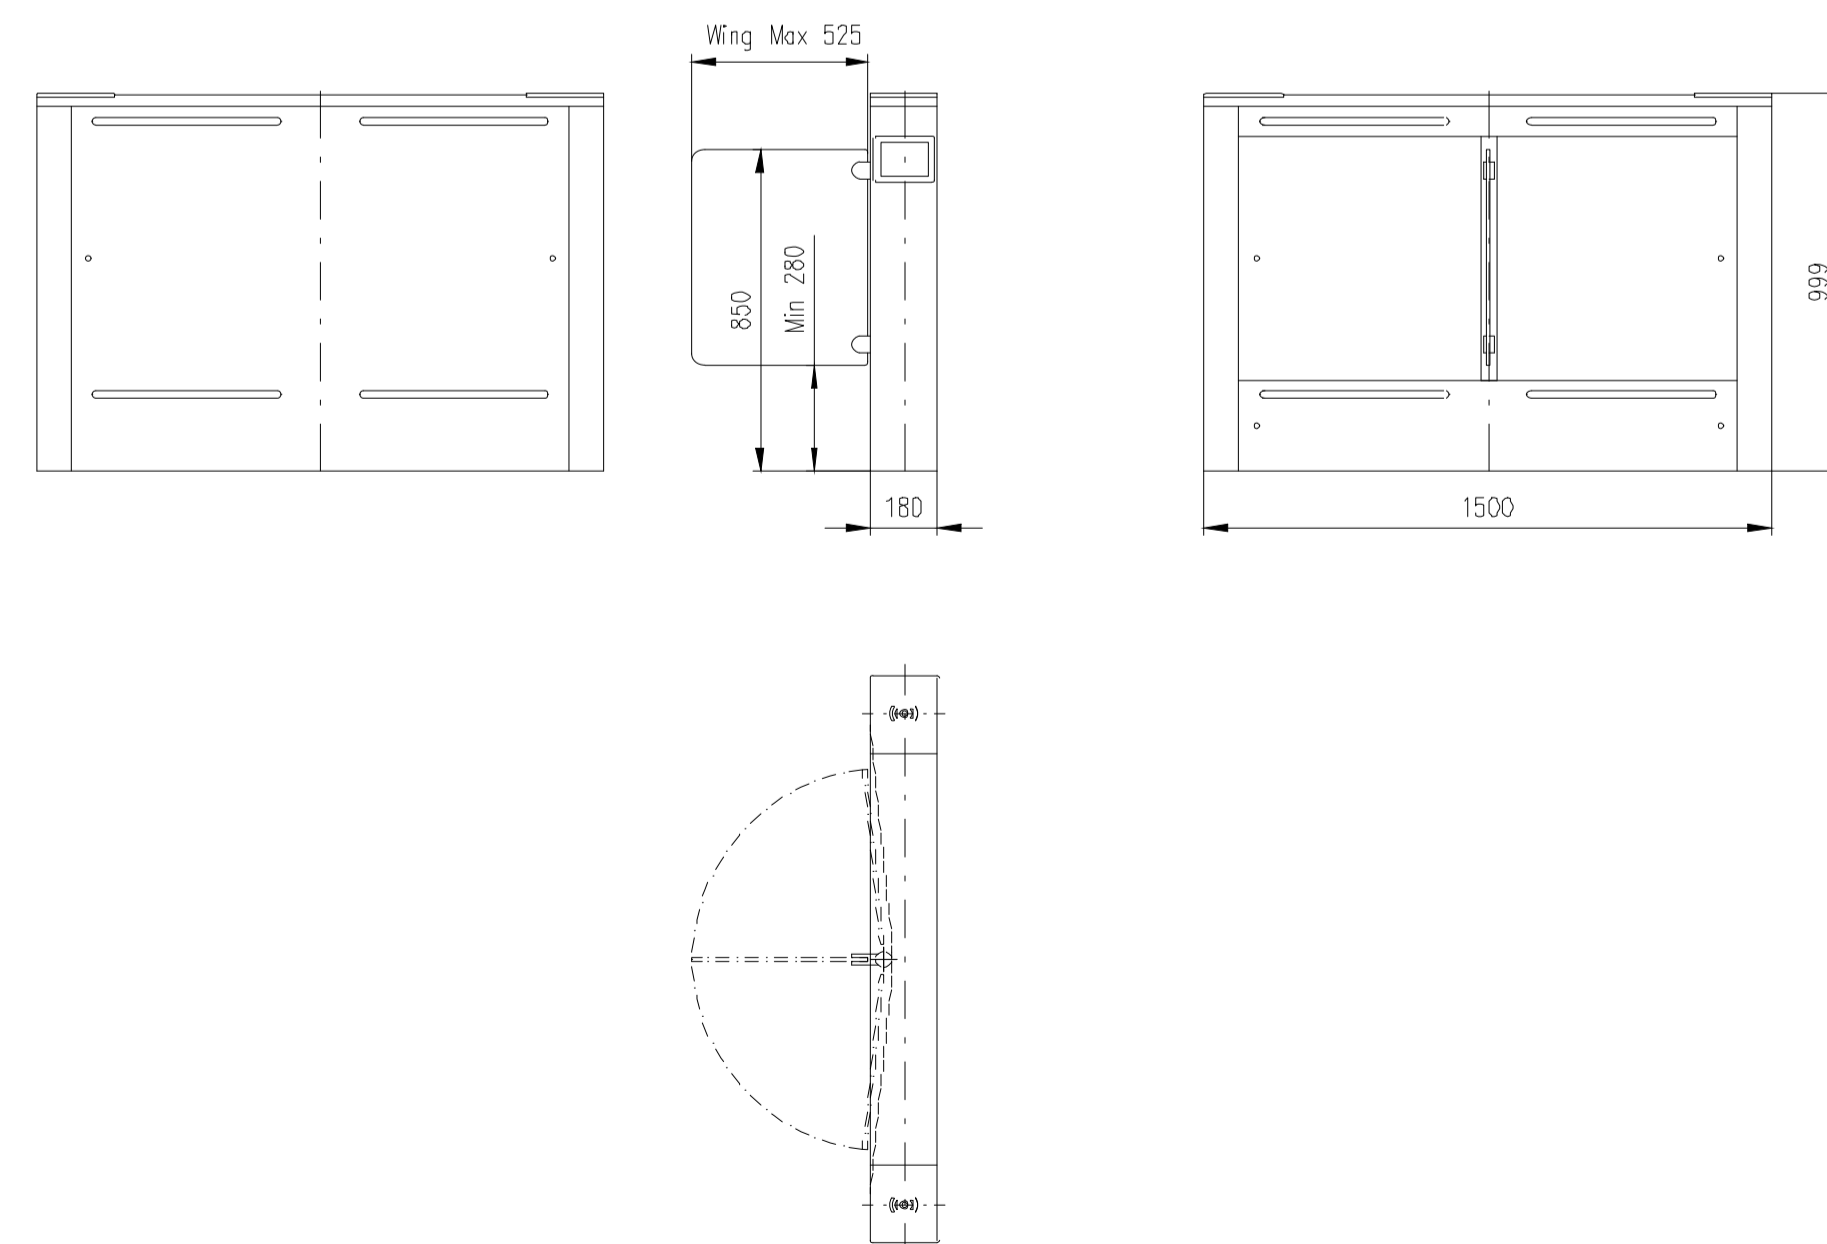

Turnstile: EasyGate-SPD-R-M-1W (Top-Glass)

Turnstile: EasyGate-SPD-R-S-1W (Top-Glass)

Turnstile: EasyGate-SPD-R-M-2W (Top-Stainless Steel)

Turnstile: EasyGate-SPD-R-M-1W (Top-Stainless Steel)

Turnstile: EasyGate-SPD-R-S-1W (Top-Stainless Steel)