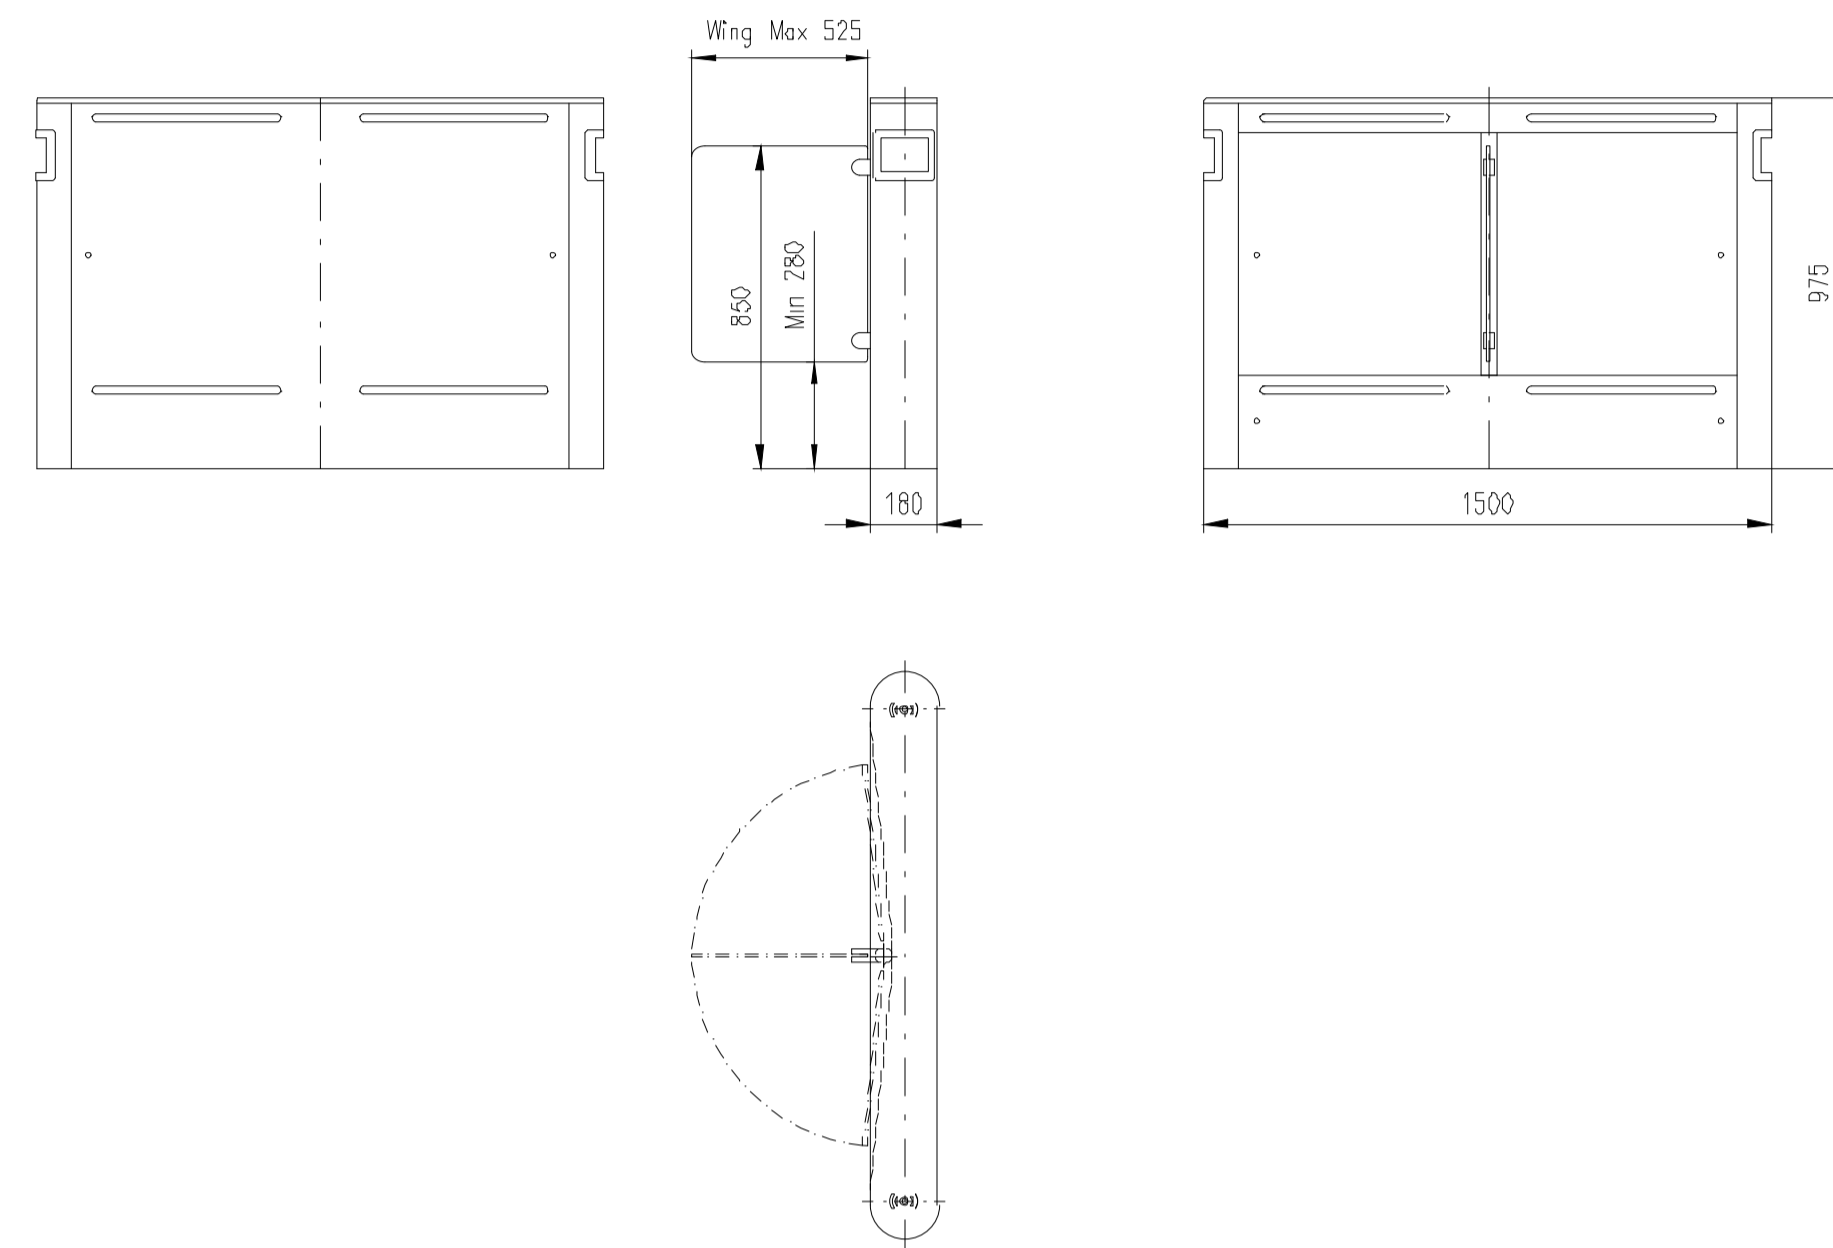

Turnstile: EasyGate-SPD-G-M-1W (Top-Glass)