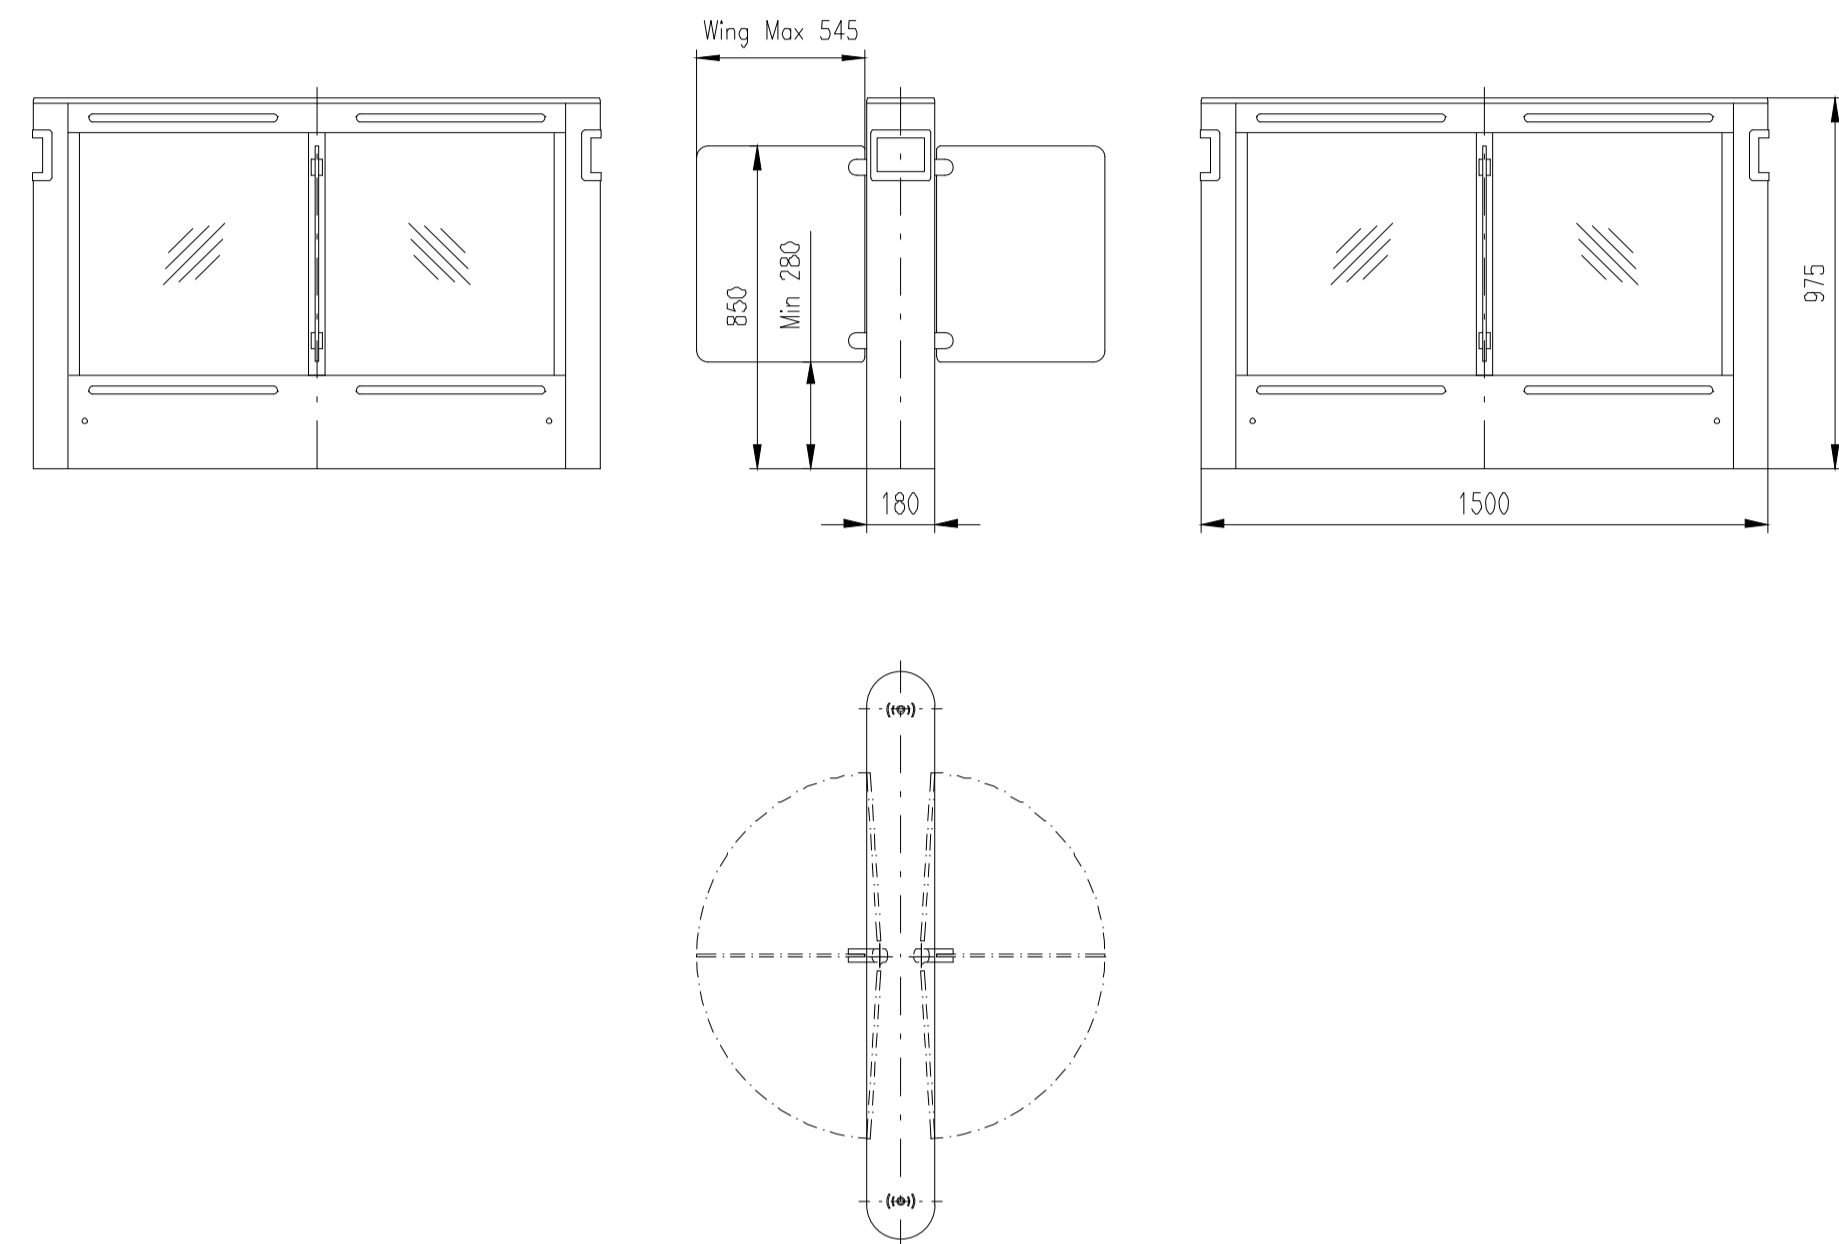

Design of turnstiles: EASYGATE-SPD-G (Wing: toughened glass 10mm/for heights wings 850mm/infill glass panel Connex 6,4mm)

TUEGA

DATE	SCALE	FORMAT
March 2017	1:20	A1

Turnstile: EasyGate-SPD-G-M-2W (Top-Glass)

Turnstile: EasyGate-SPD-G-M-1W (Top-Glass)

Turnstile: EasyGate-SPD-G-S-1W (Top-Glass)