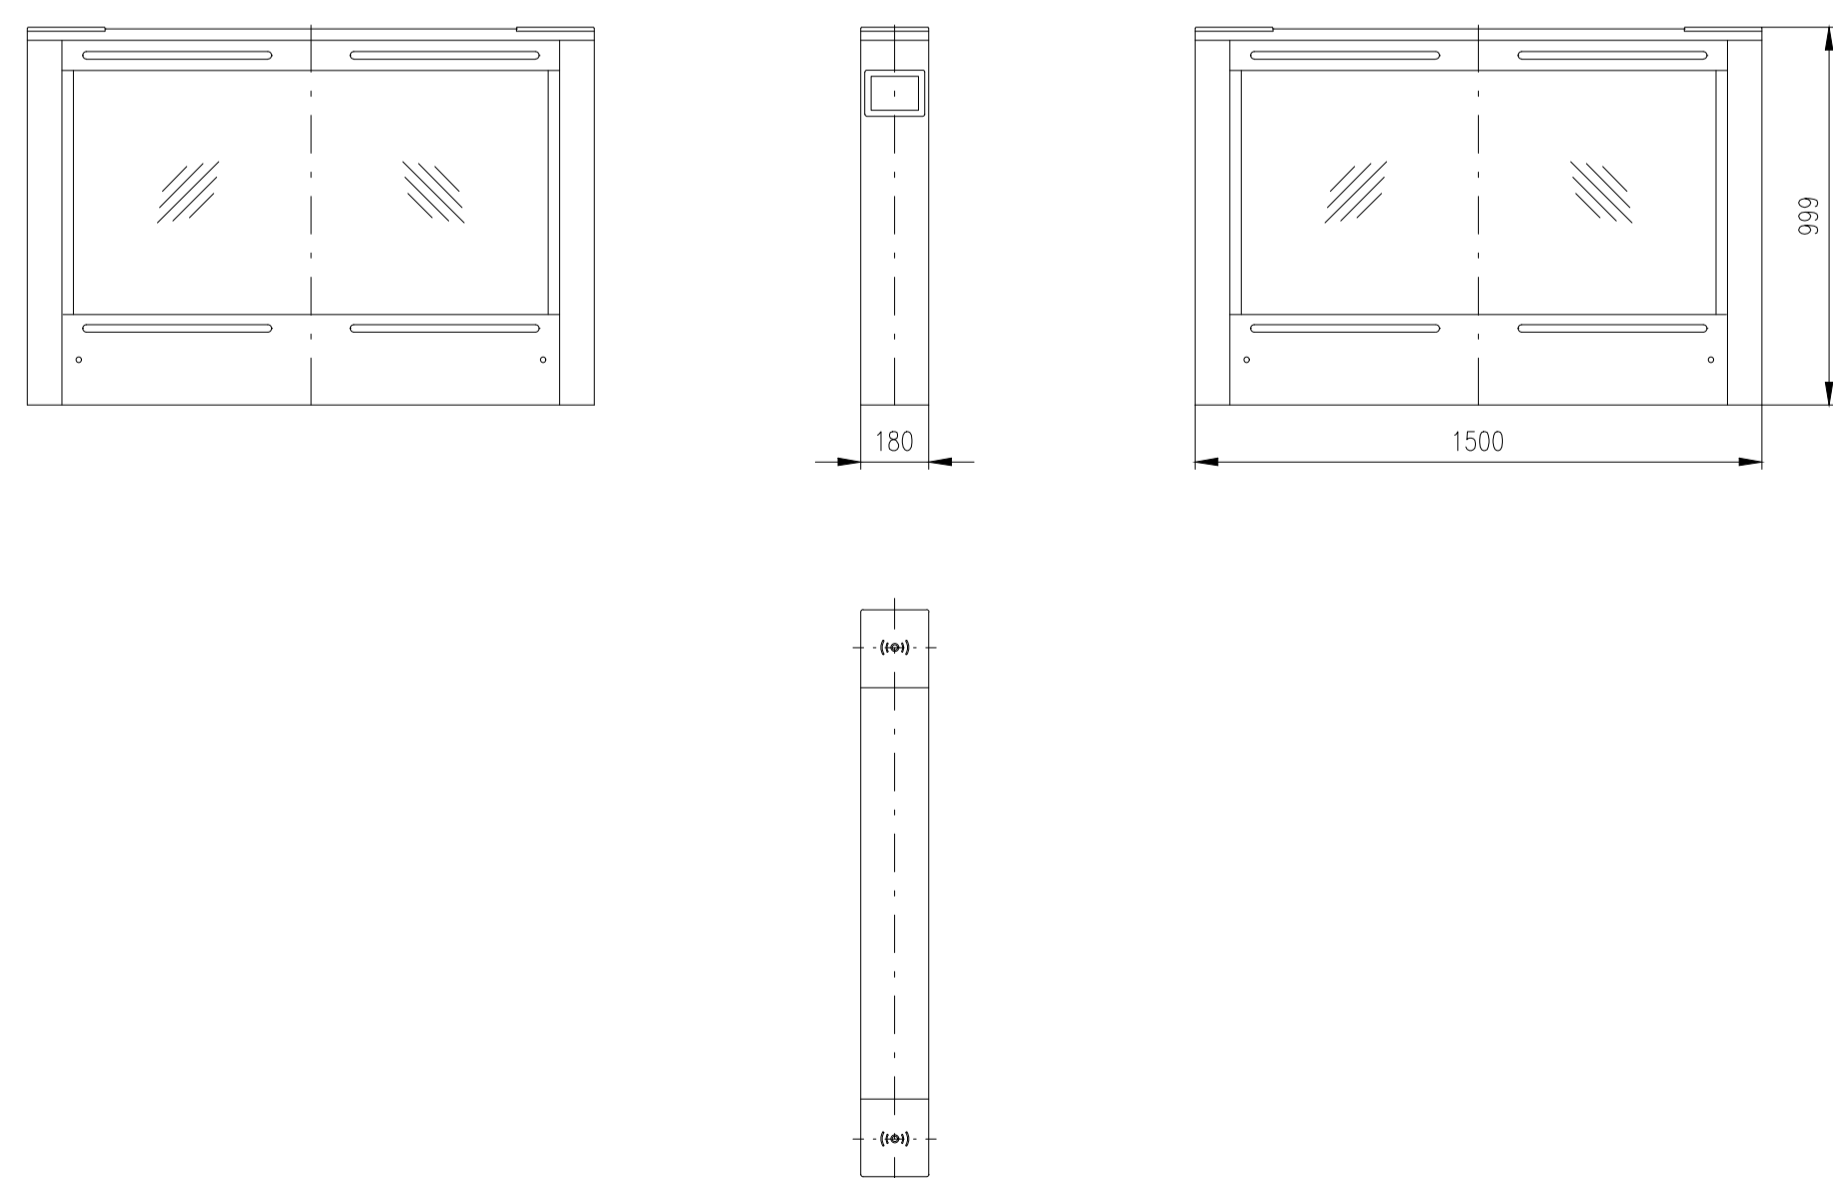

Turnstile: EasyGate-SPT-R-M-OW (Top-Stainless Steel)
EasyGate-SPD-R-M-OW (Top-Stainless Steel)