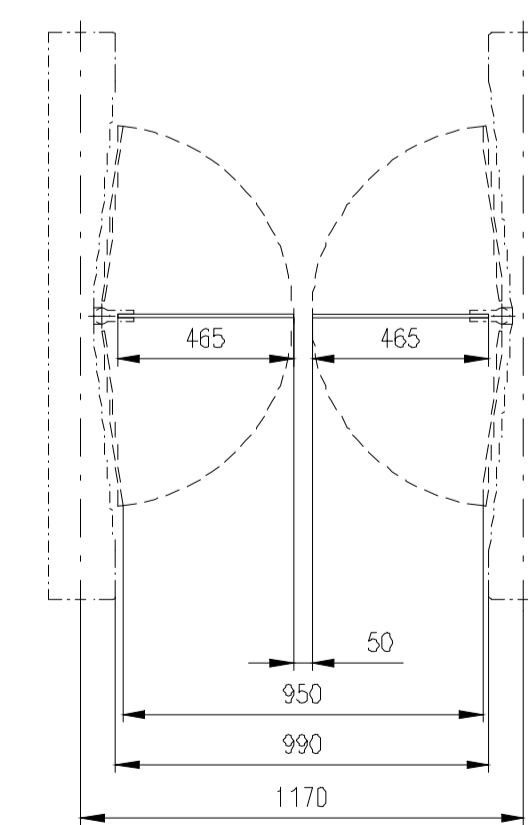

Design of turnstiles: EASYGATE-SPT-G and SPD-G (selection of passage width)

Passage width=550
(single-wing variant)

Passage width=550

Passage width=650

Passage width=750

Passage width=850

Passage width=920

Passage width=950

Passage width=1050

Design of turnstiles: EASYGATE-SPT-R and SPD-R (selection of passage width)

Passage width=550
(single-wing variant)

Passage width=550

Passage width=650

Passage width=750

Passage width=850

Passage width=920

Passage width=950

Passage width=1050

Design of turnstiles: EASYGATE-SPT (selection heights wings)

Standard wings (Top - Glass)

Standard wings (Top - Stainless Steel)

Height=1500-1800

Height=1200-1400

Height=975-1200

Height=1500-1800

Height=1200-1400

Height=999-1200

Wing Light (Top - Glass)

Height=1500 (Wing Light)

Height=1400 (Wing Light)

Height=1300 (Wing Light)