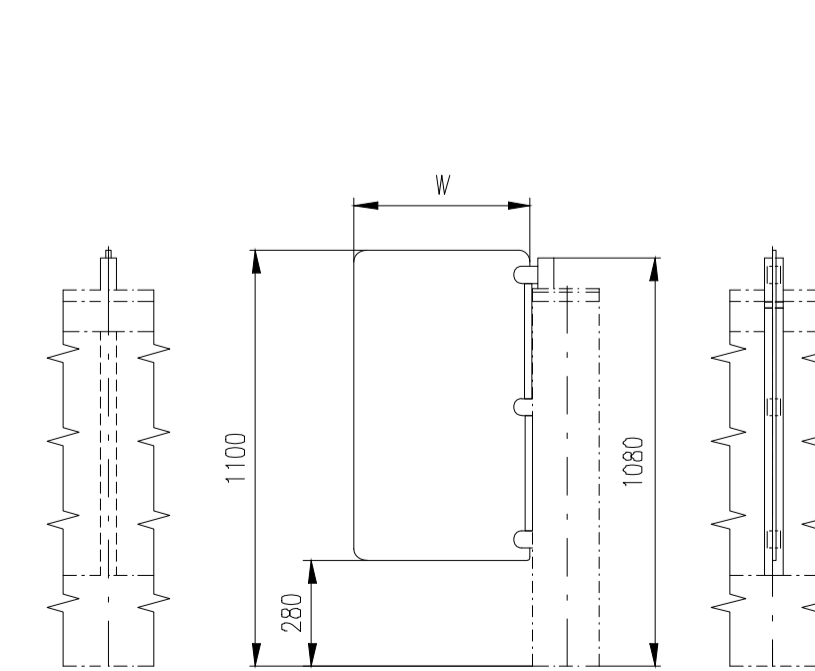

Height=975-1200

Height=1500-1800

Height=1200-1400

Height=999-1200

Wing Light (Top - Glass)

Height=1500 (Wing Light)

Height=1400 (Wing Light)

Height=1300 (Wing Light)

Height=1200 (Wing Light)

Height=1100 (Wing Light)

Height=975 (Wing Light)

Wing Light (Top - Stainless Steel)

Height=1500 (Wing Light)

Height=1400 (Wing Light)

Height=1300 (Wing Light)

Height=1200 (Wing Light)

Height=1100 (Wing Light)

Height=999 (Wing Light)

Design of turnstiles: EASYGATE-SPT (Top - Glass) (selection heights wings - Hinge and Wing Light capping)

<p>Height=1800 (Hinge and Wing Light capping)</p>	<p>Height=1700 (Hinge and Wing Light capping)</p>	<p>Height=1600 (Hinge and Wing Light capping)</p>	<p>Height=1500 (Hinge and Wing Light capping)</p>	<p>Height=1400 (Hinge and Wing Light capping)</p>
<p>Height=1300 (Hinge and Wing Light capping)</p>	<p>Height=1200 (Hinge and Wing Light capping)</p>	<p>Height=1100 (Hinge and Wing Light capping)</p>	<p>Height=975 (Hinge and Wing Light capping)</p>	<p>EasyGate-SPD (Hinge and Wing Light capping)</p>