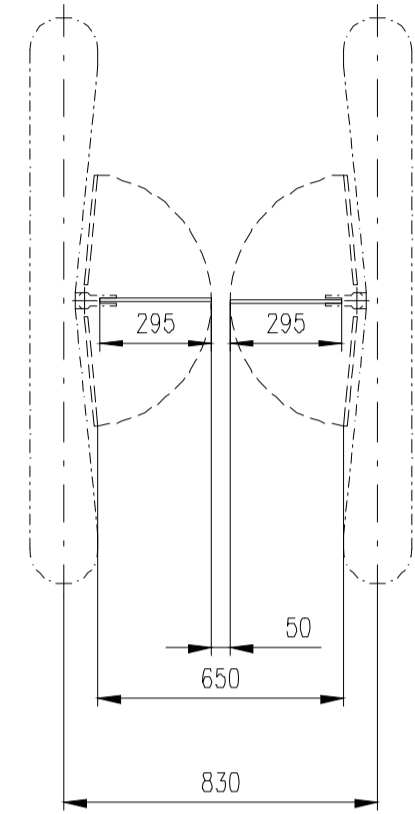

Design of turnstiles: EASYGATE-SPT-G and SPD-G (selection of passage width)

Passage width=550
(single-wing variant)

Passage width=550

Passage width=650

Passage width=750

Passage width=850

Passage width=920

Passage width=950

Passage width=1050

Design of turnstiles: EASYGATE-SPT-R and SPD-R (selection of passage width)

Passage width=550
(single-wing variant)

Passage width=550

Passage width=650

Passage width=750

Passage width=850

Passage width=920

Passage width=950

Passage width=1050

Design of turnstiles: EASYGATE-SPT (selection heights wings)

Standard wings (Top - Glass)

Standard wings (Top - Stainless Steel)

Height=1500-1800

Height=1200-1400

Height=975-1200

Height=1500-1800

Height=1200-1400

Height=999-1200

Wing Light (Top - Glass)

Height=1500 (Wing Light)

Height=1400 (Wing Light)

Height=1300 (Wing Light)