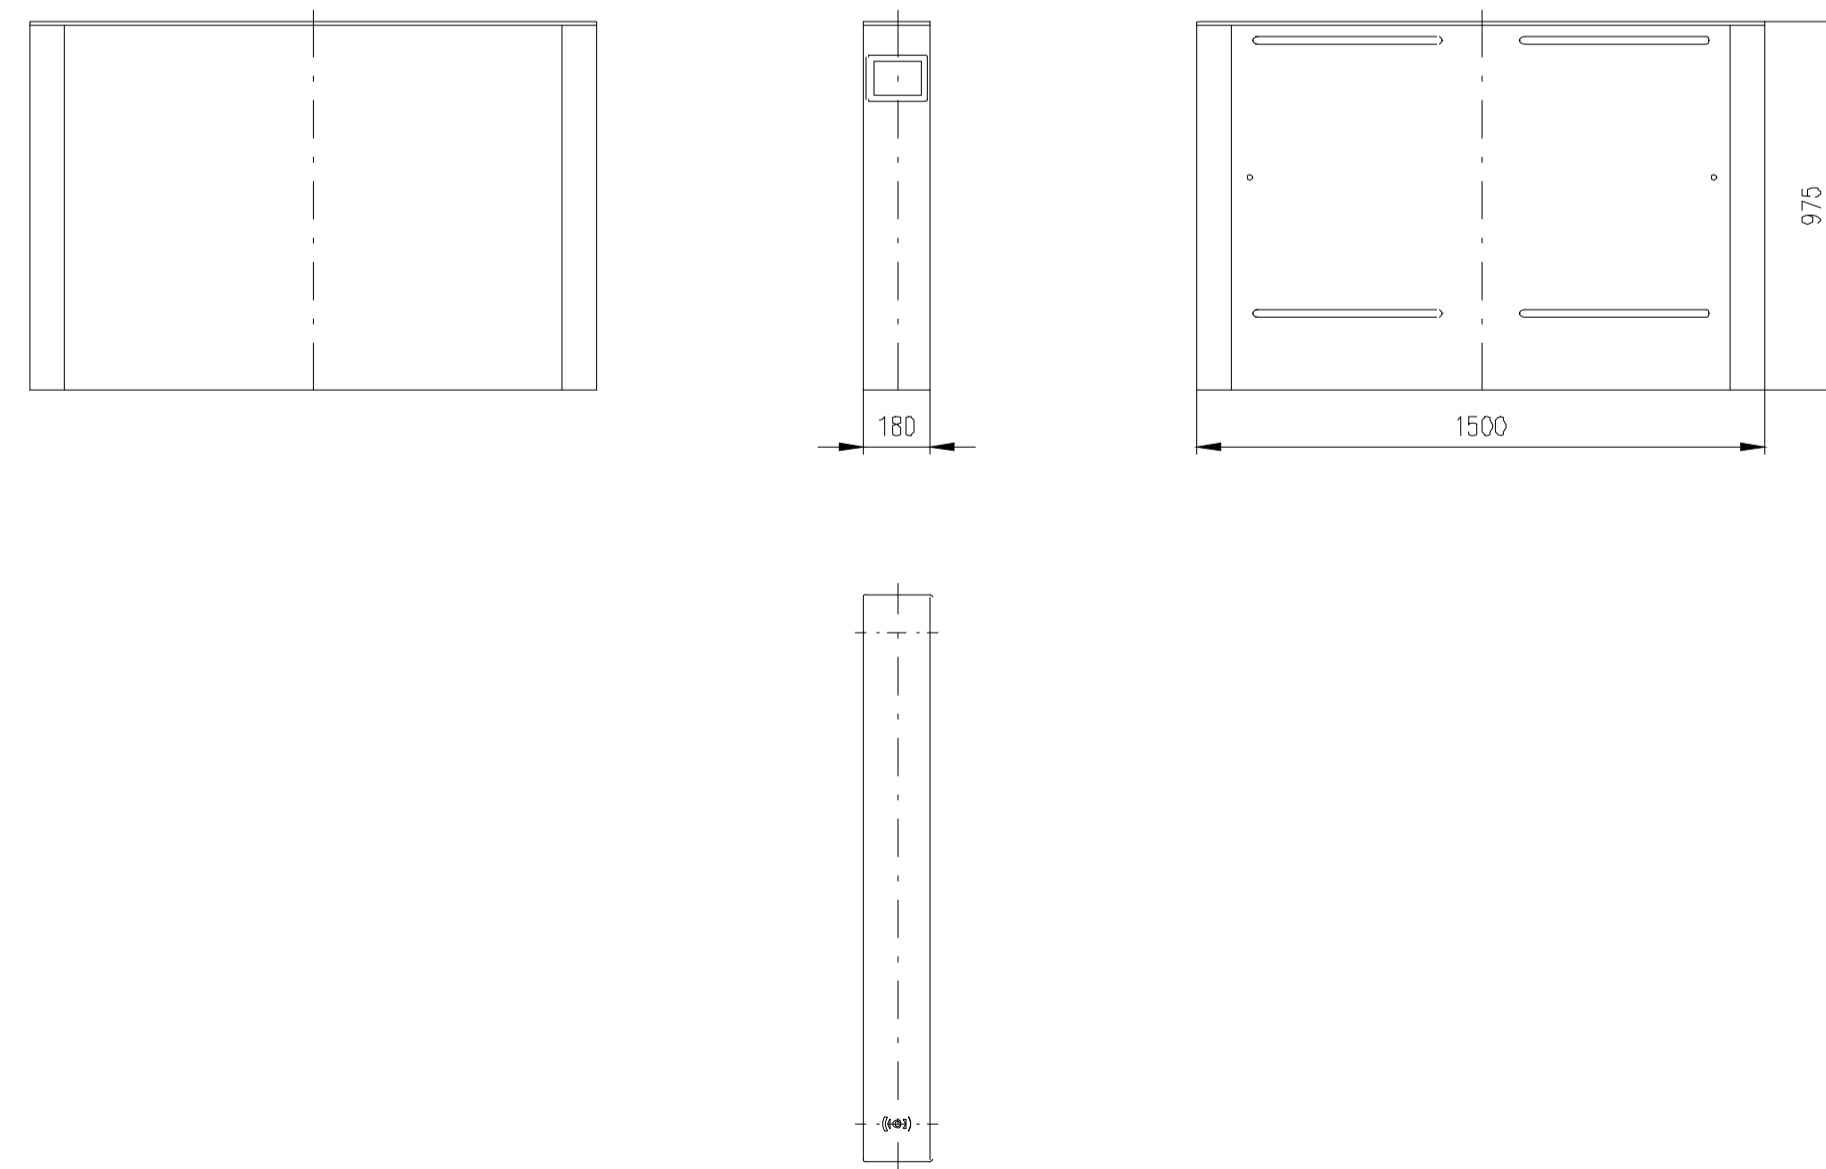

Turnstile: EasyGate-SPT-R-S-OW (Top-Glass)
EasyGate-SPD-R-S-OW (Top-Glass)