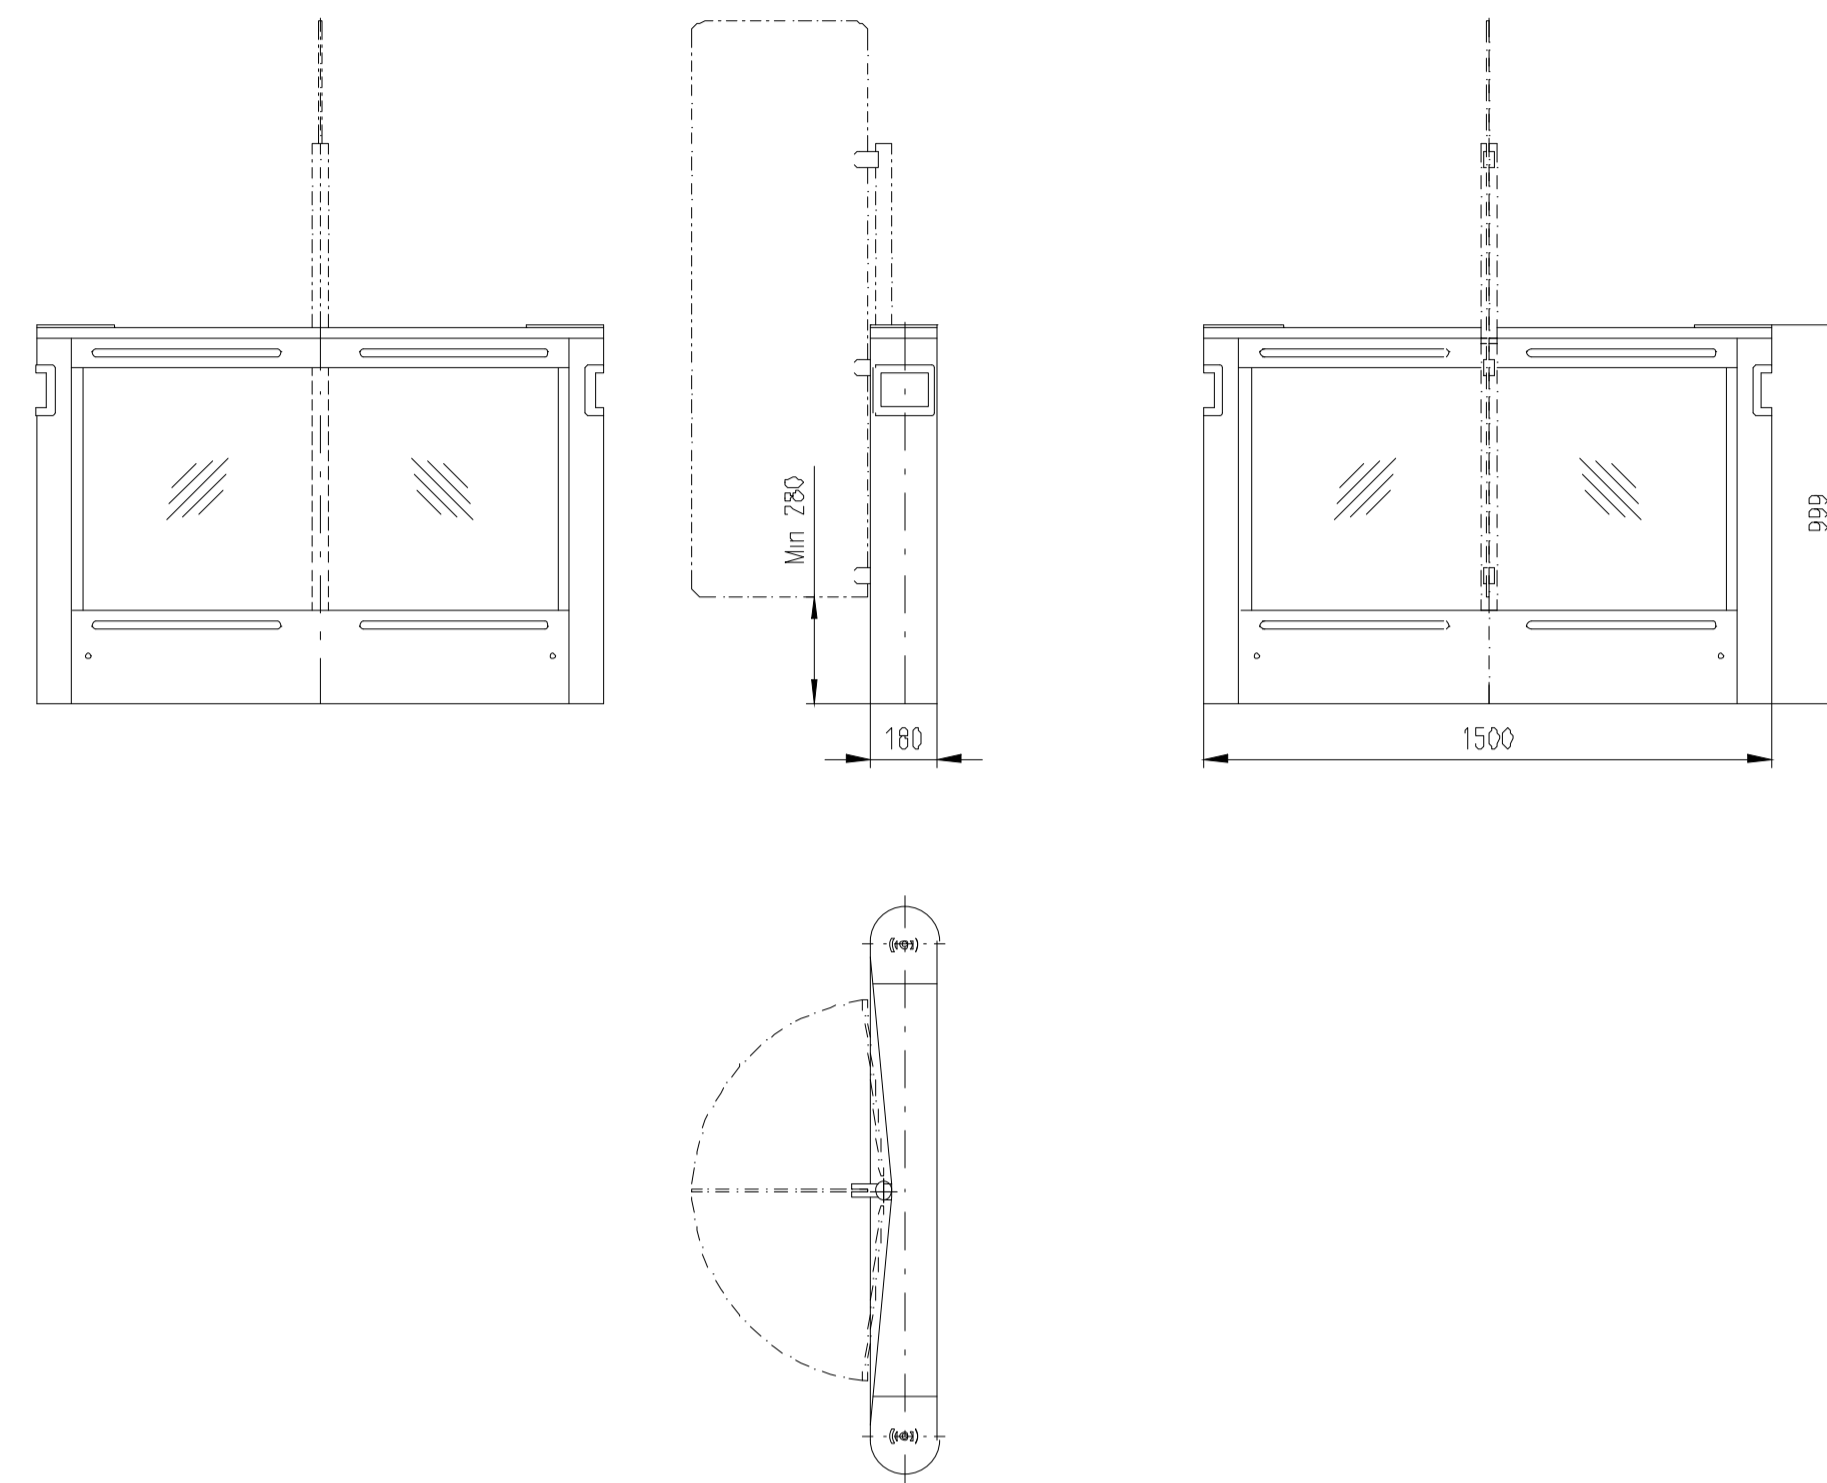

Turnstile: EasyGate-SPT-G-M-1W (Top-Stainless Steel)