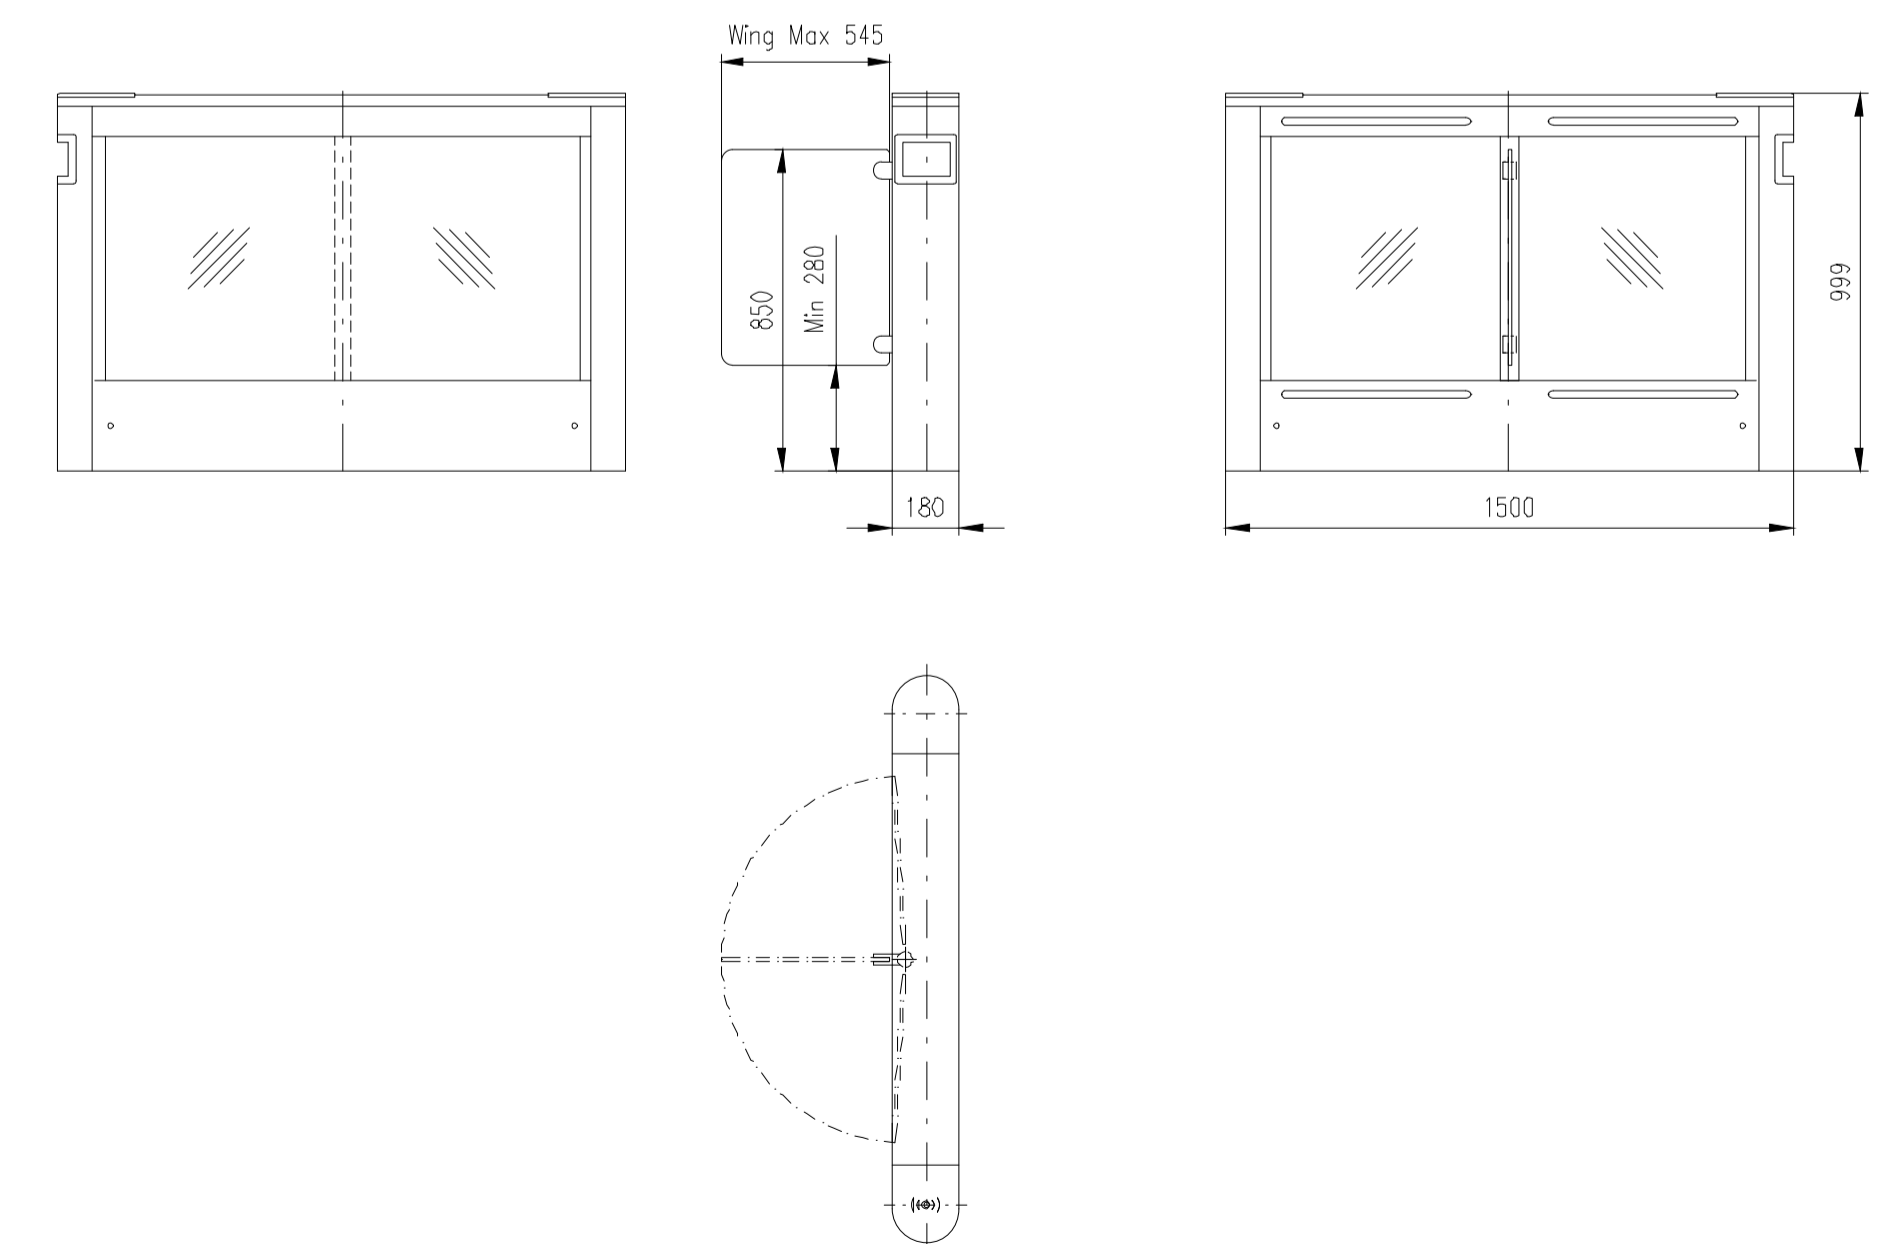

Design of turnstiles: EASYGATE-SPD-G (Wing: toughened glass 10mm/for heights wings 850mm/side panels: solid stainless steel)

TUEGA

DATE	SCALE	FORMAT
March 2017	1:20	A1

Turnstile: EasyGate-SPD-G-M-2W (Top-Glass)