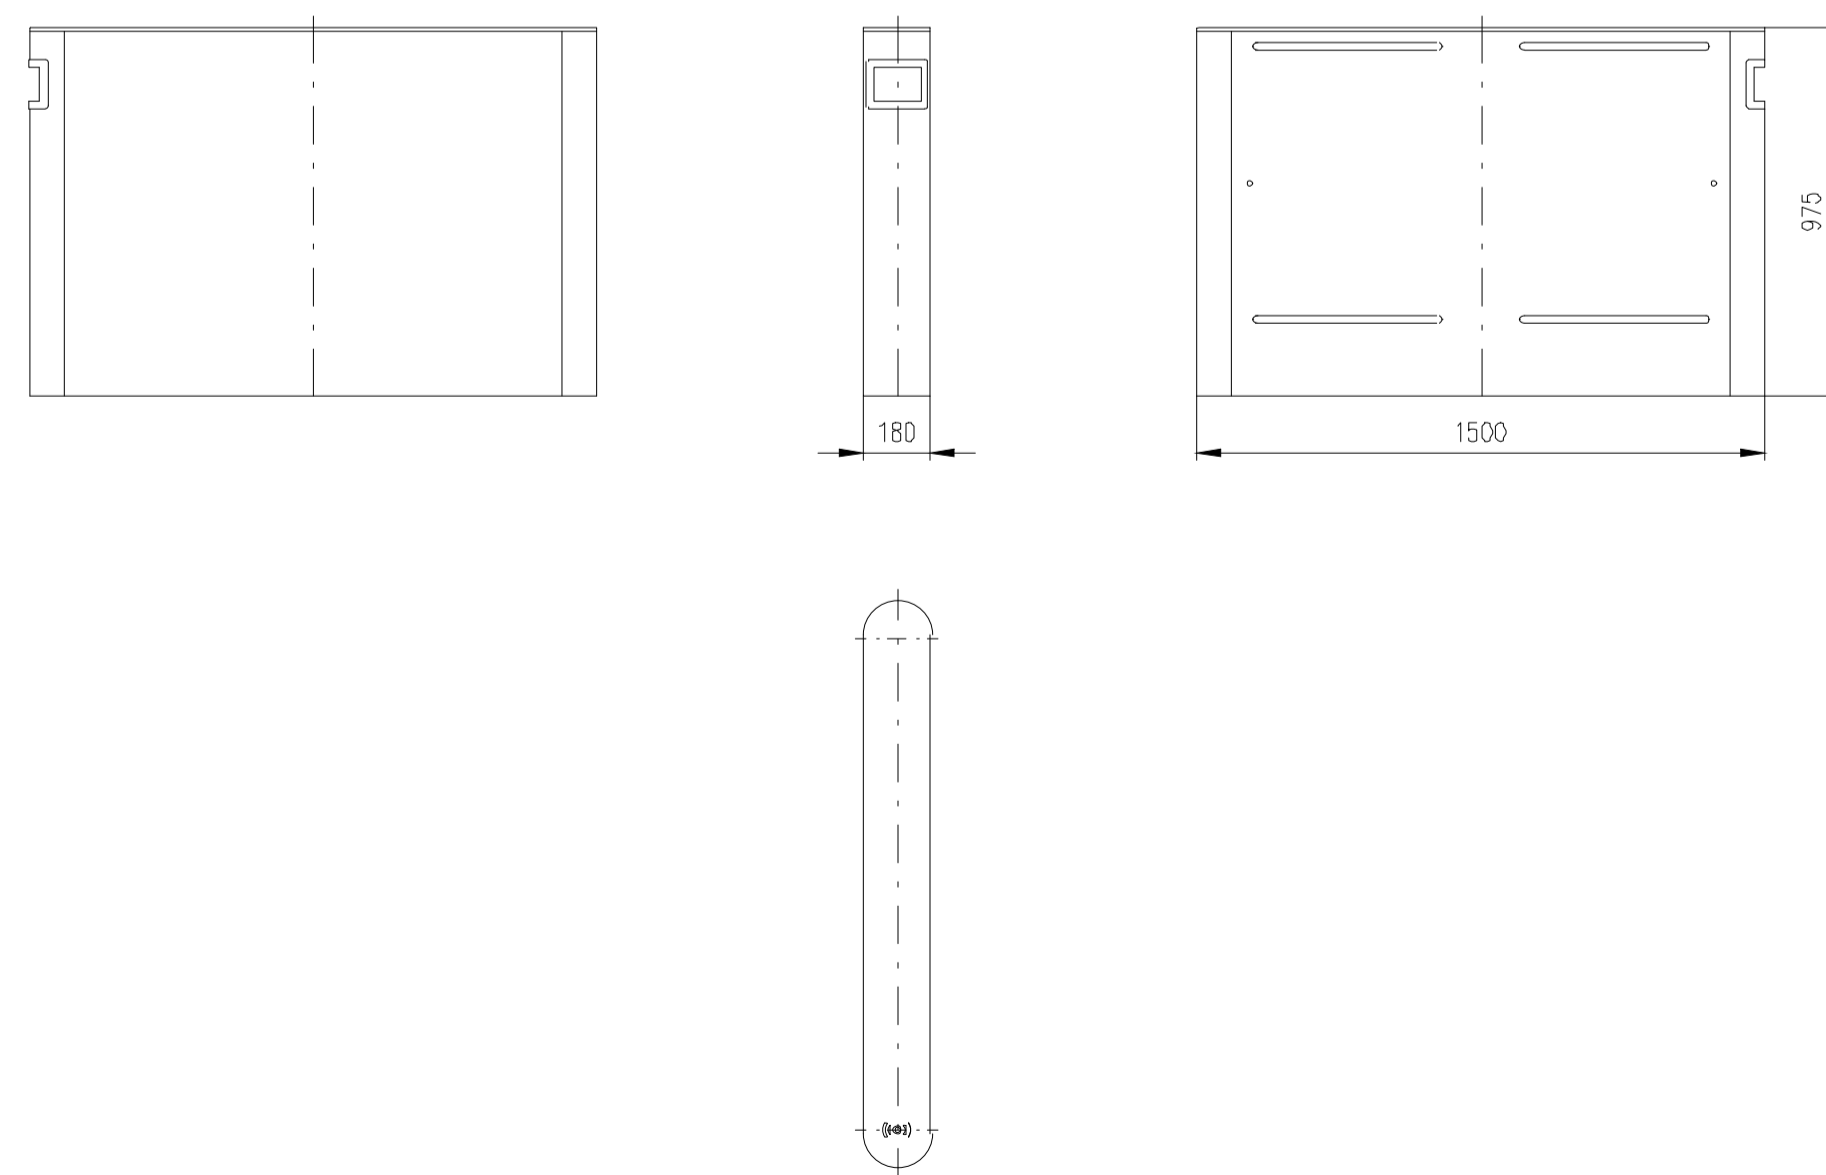

Turnstile: EasyGate-SPT-G-S-OW (Top-Glass)
EasyGate-SPD-G-S-OW (Top-Glass)