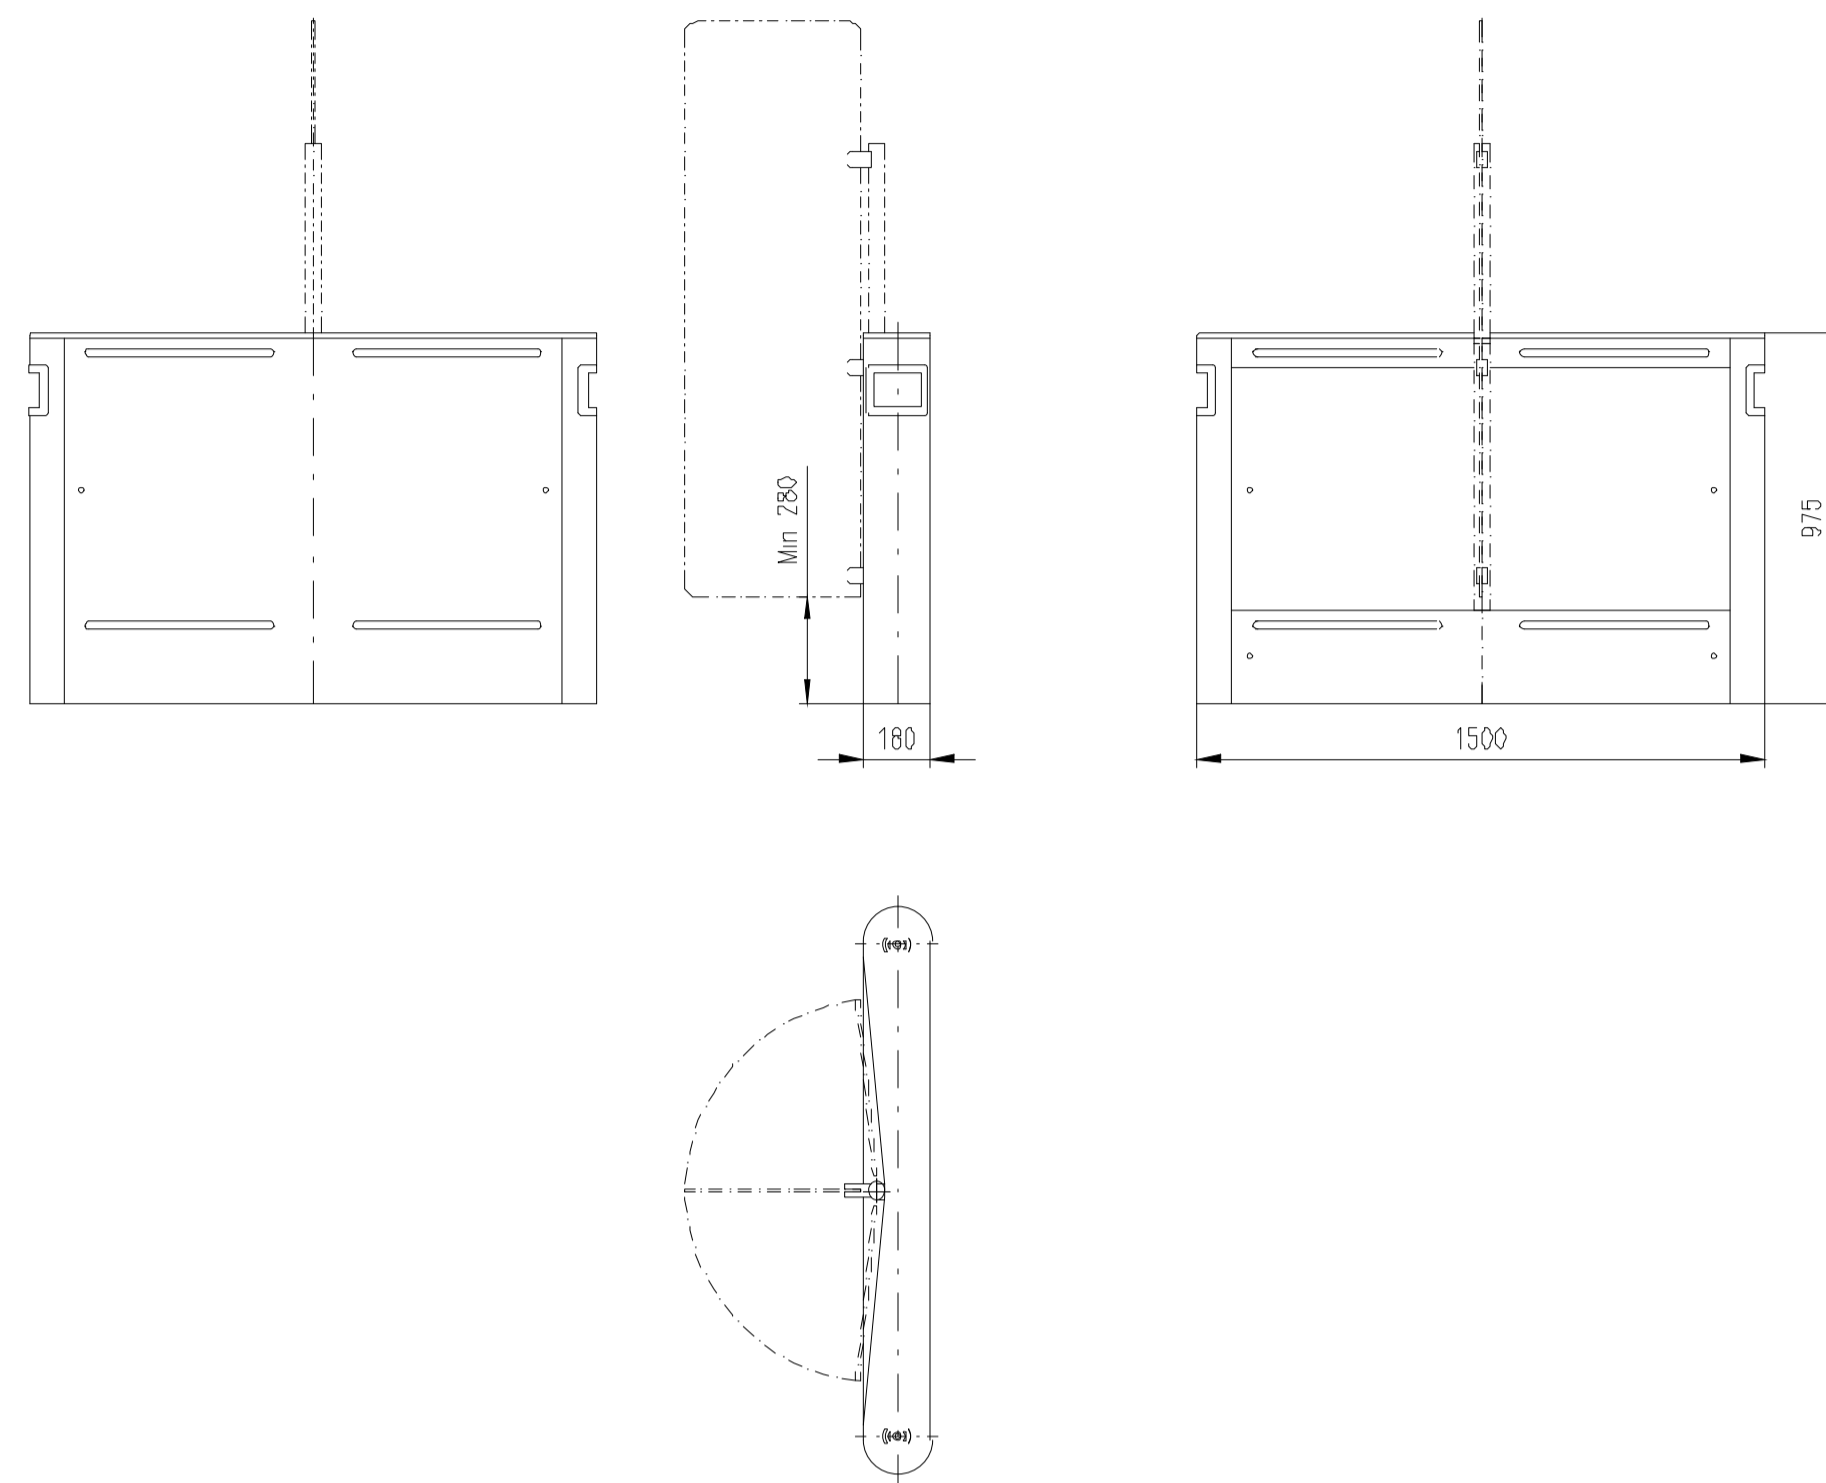

Turnstile: EasyGate-SPT-G-M-1W (Top-Glass)