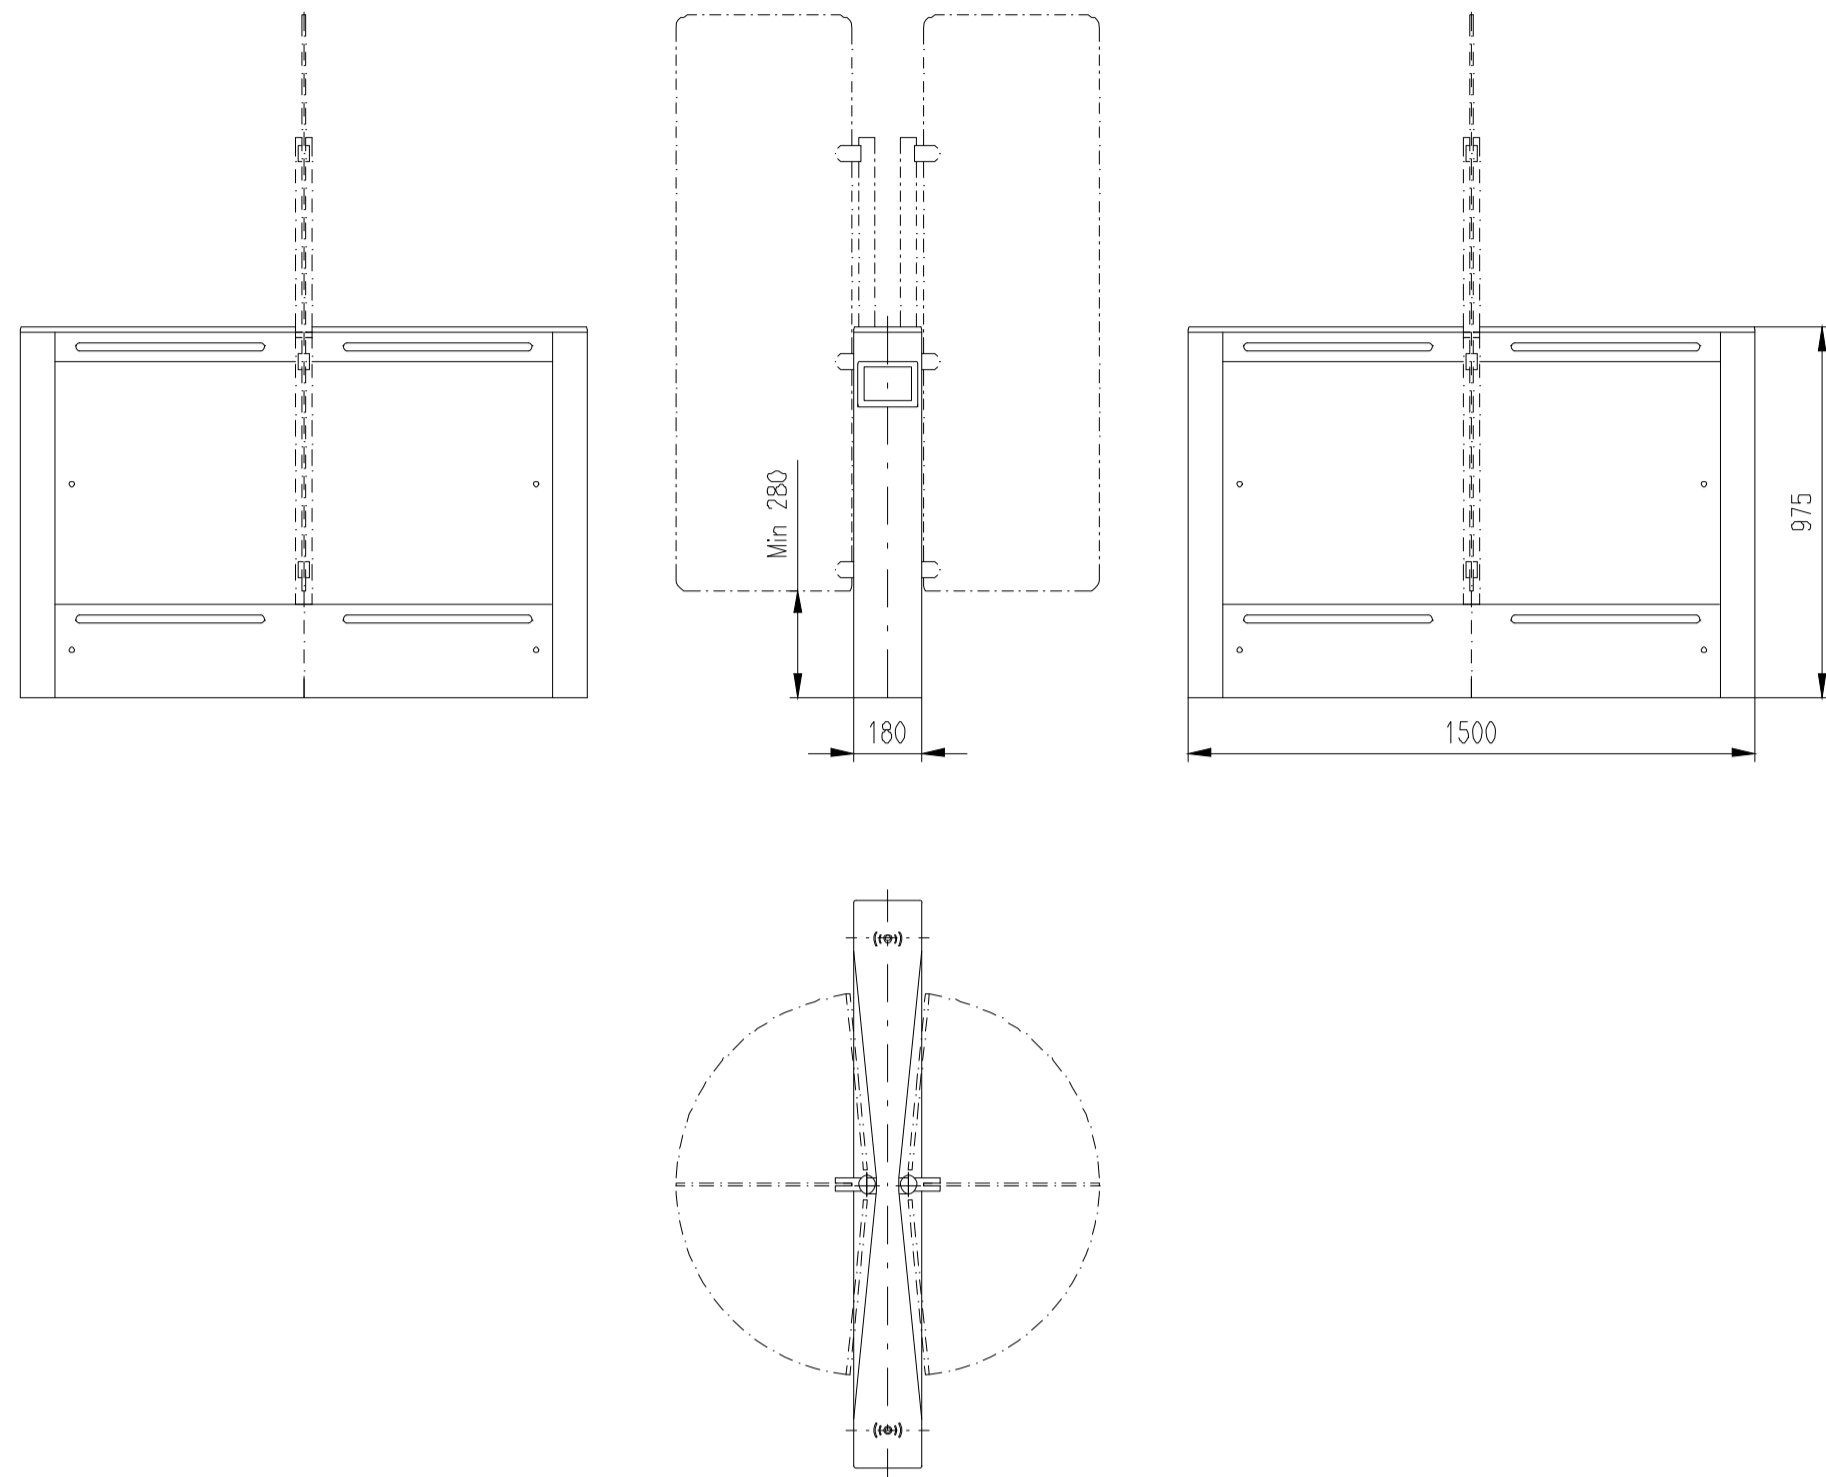

Design of turnstiles: EASYGATE-SPT-R (Wing: toughened glass 10mm/side panels: solid stainless steel)

TUEGA

DATE	SCALE	FORMAT
March 2017	1:20	A1

Turnstile: EasyGate-SPT-R-M-2W (Top-Glass)