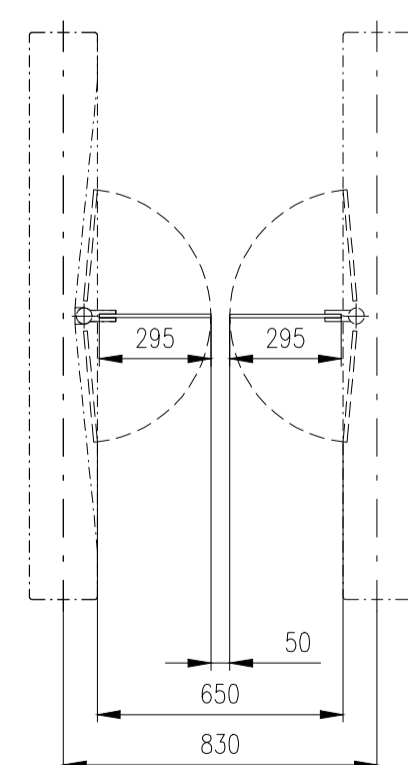

Passage width=550
(single-wing variant)

Passage width=600
(single-wing variant)

Passage width=550

Passage width=650

Passage width=750

Passage width=850

Passage width=920

Passage width=950

Passage width=1050

Passage width=1150

Design of turnstiles: EASYGATE-SPD-R (selection of passage width) – Only for infill glass panel !

Passage width=550
(single-wing variant)

Passage width=600
(single-wing variant)

Passage width=550

Passage width=650

Passage width=750

Passage width=850

Passage width=920

Passage width=950

Passage width=1050

Passage width=1150