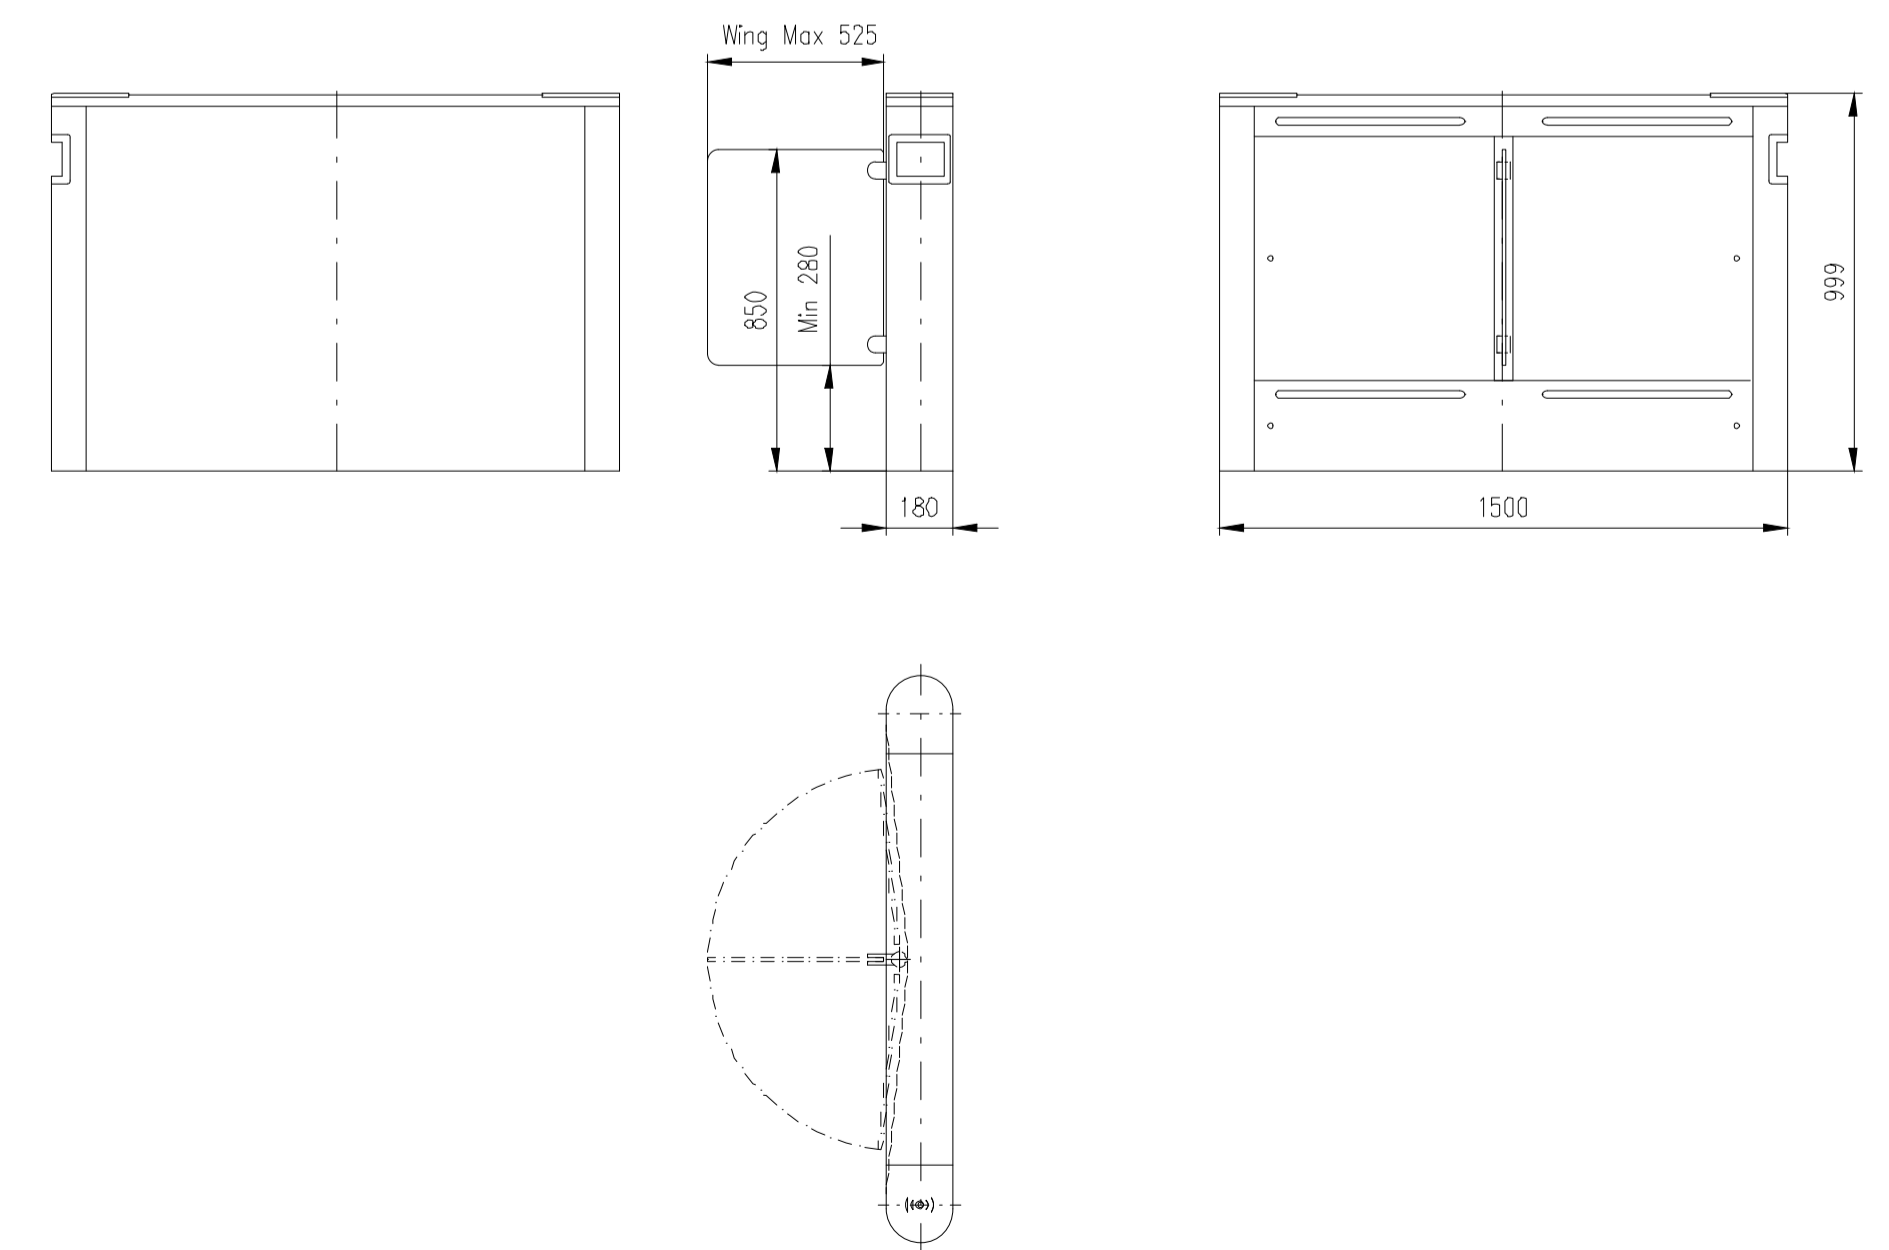

Design of turnstiles: EASYGATE-SPD-R (Wing: toughened glass 10mm/for heights wings 850mm/infill glass panel Connex 6,4mm)

TUEGA

DATE	SCALE	FORMAT
March 2017	1:20	A1

Turnstile: EasyGate-SPD-R-M-2W (Top-Glass)