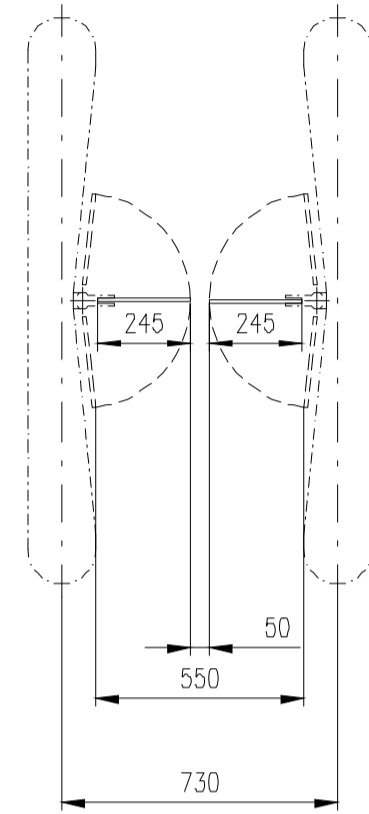

Design of turnstiles: EASYGATE-SPT-G and SPD-G (selection of passage width)

Passage width=550
(single-wing variant)

Passage width=550

Passage width=650

Passage width=750

Passage width=850

Passage width=920

Passage width=950

Passage width=1050

Design of turnstiles: EASYGATE-SPT-R and SPD-R (selection of passage width)

Passage width=550
(single-wing variant)

Passage width=550

Passage width=650

Passage width=750

Passage width=850

Passage width=920

Passage width=950

Passage width=1050

Design of turnstiles: EASYGATE-SPT (selection heights wings)

Standard wings (Top - Glass)

Standard wings (Top - Stainless Steel)

Height=1500-1800

Height=1200-1400

Height=975-1200

Height=1500-1800

Height=1200-1400

Height=999-1200

Wing Light (Top - Glass)

Height=1500 (Wing Light)

Height=1400 (Wing Light)

Height=1300 (Wing Light)