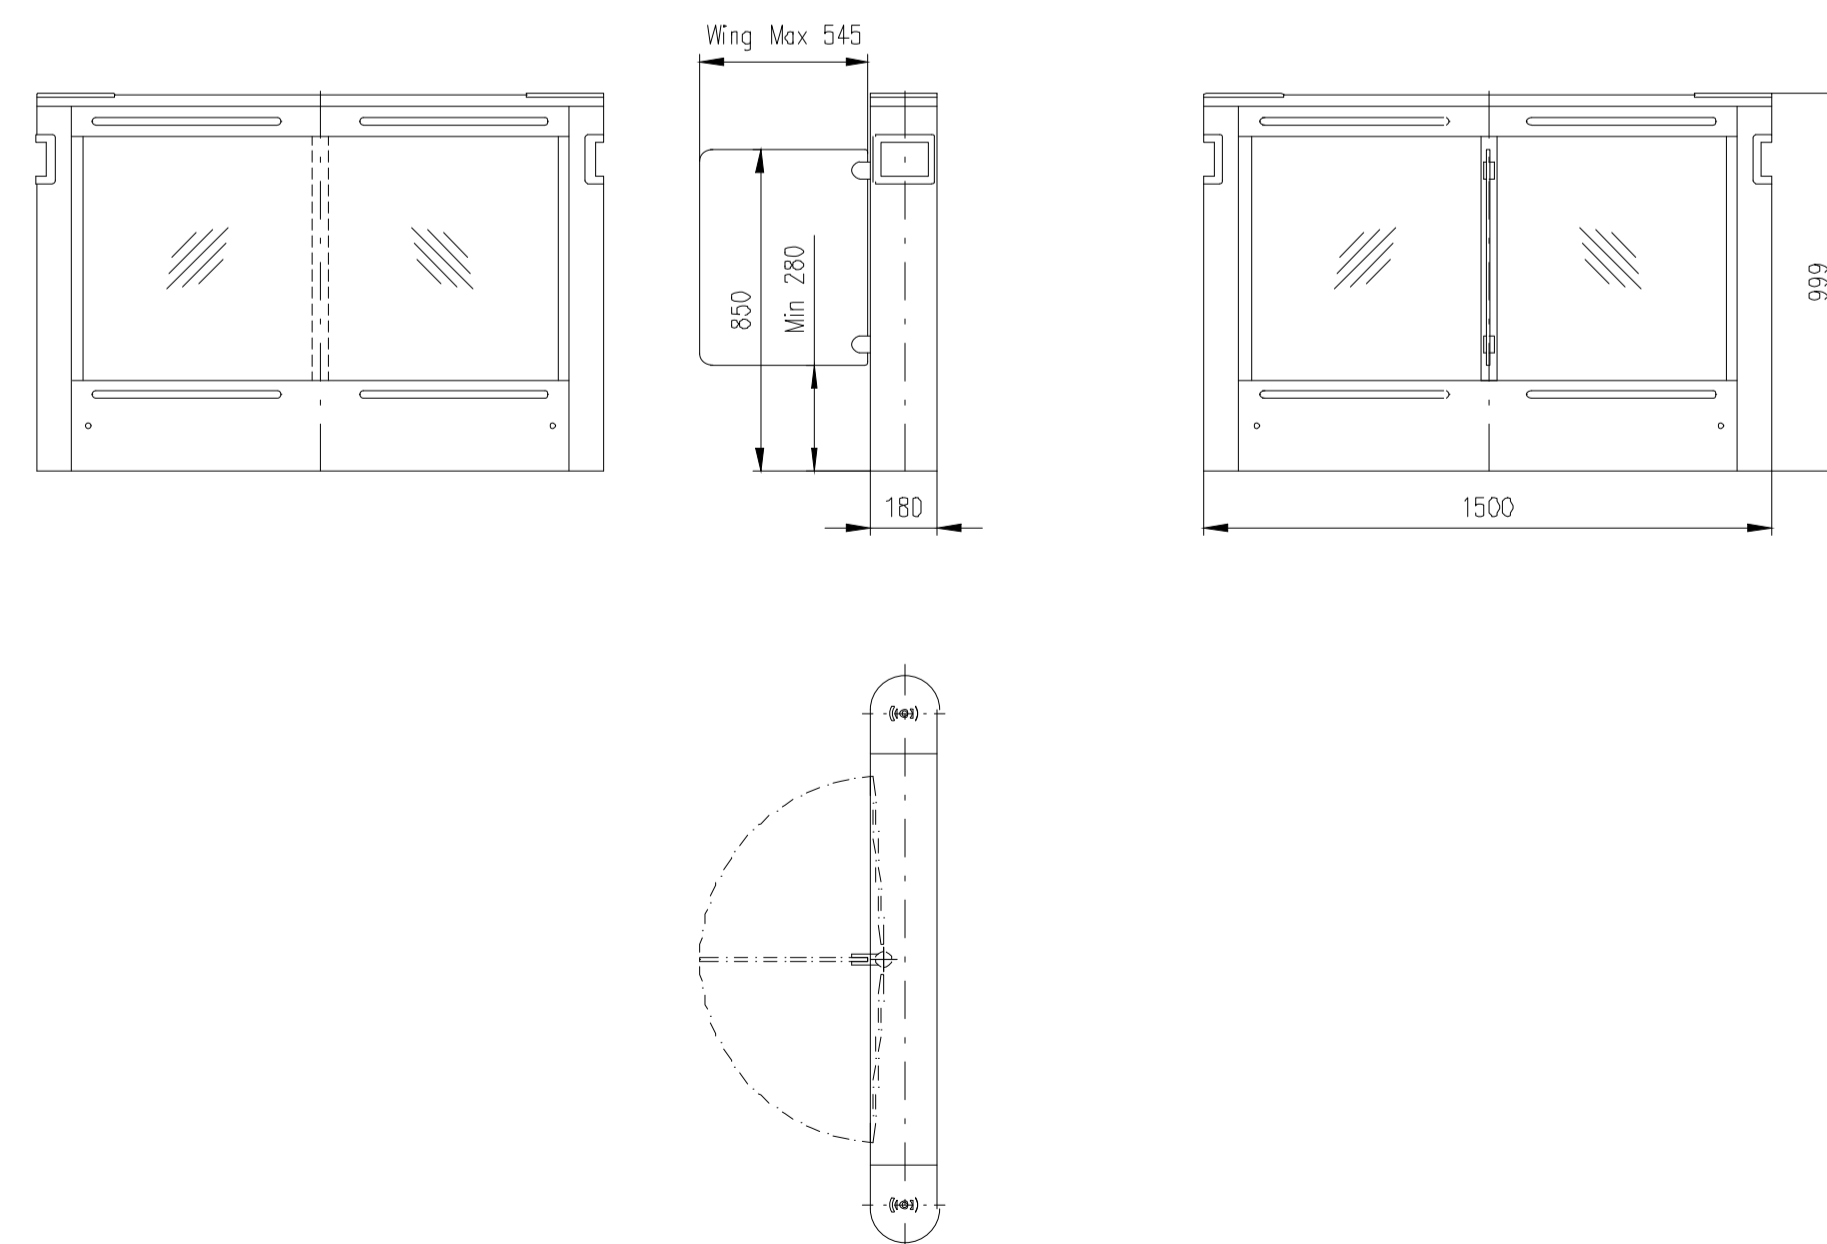

Turnstile: EasyGate-SPD-G-M-1W (Top-Glass)

Turnstile: EasyGate-SPD-G-S-1W (Top-Glass)

Turnstile: EasyGate-SPD-G-M-2W (Top-Stainless Steel)

Turnstile: EasyGate-SPD-G-M-1W (Top-Stainless Steel)

Turnstile: EasyGate-SPD-G-S-1W (Top-Stainless Steel)