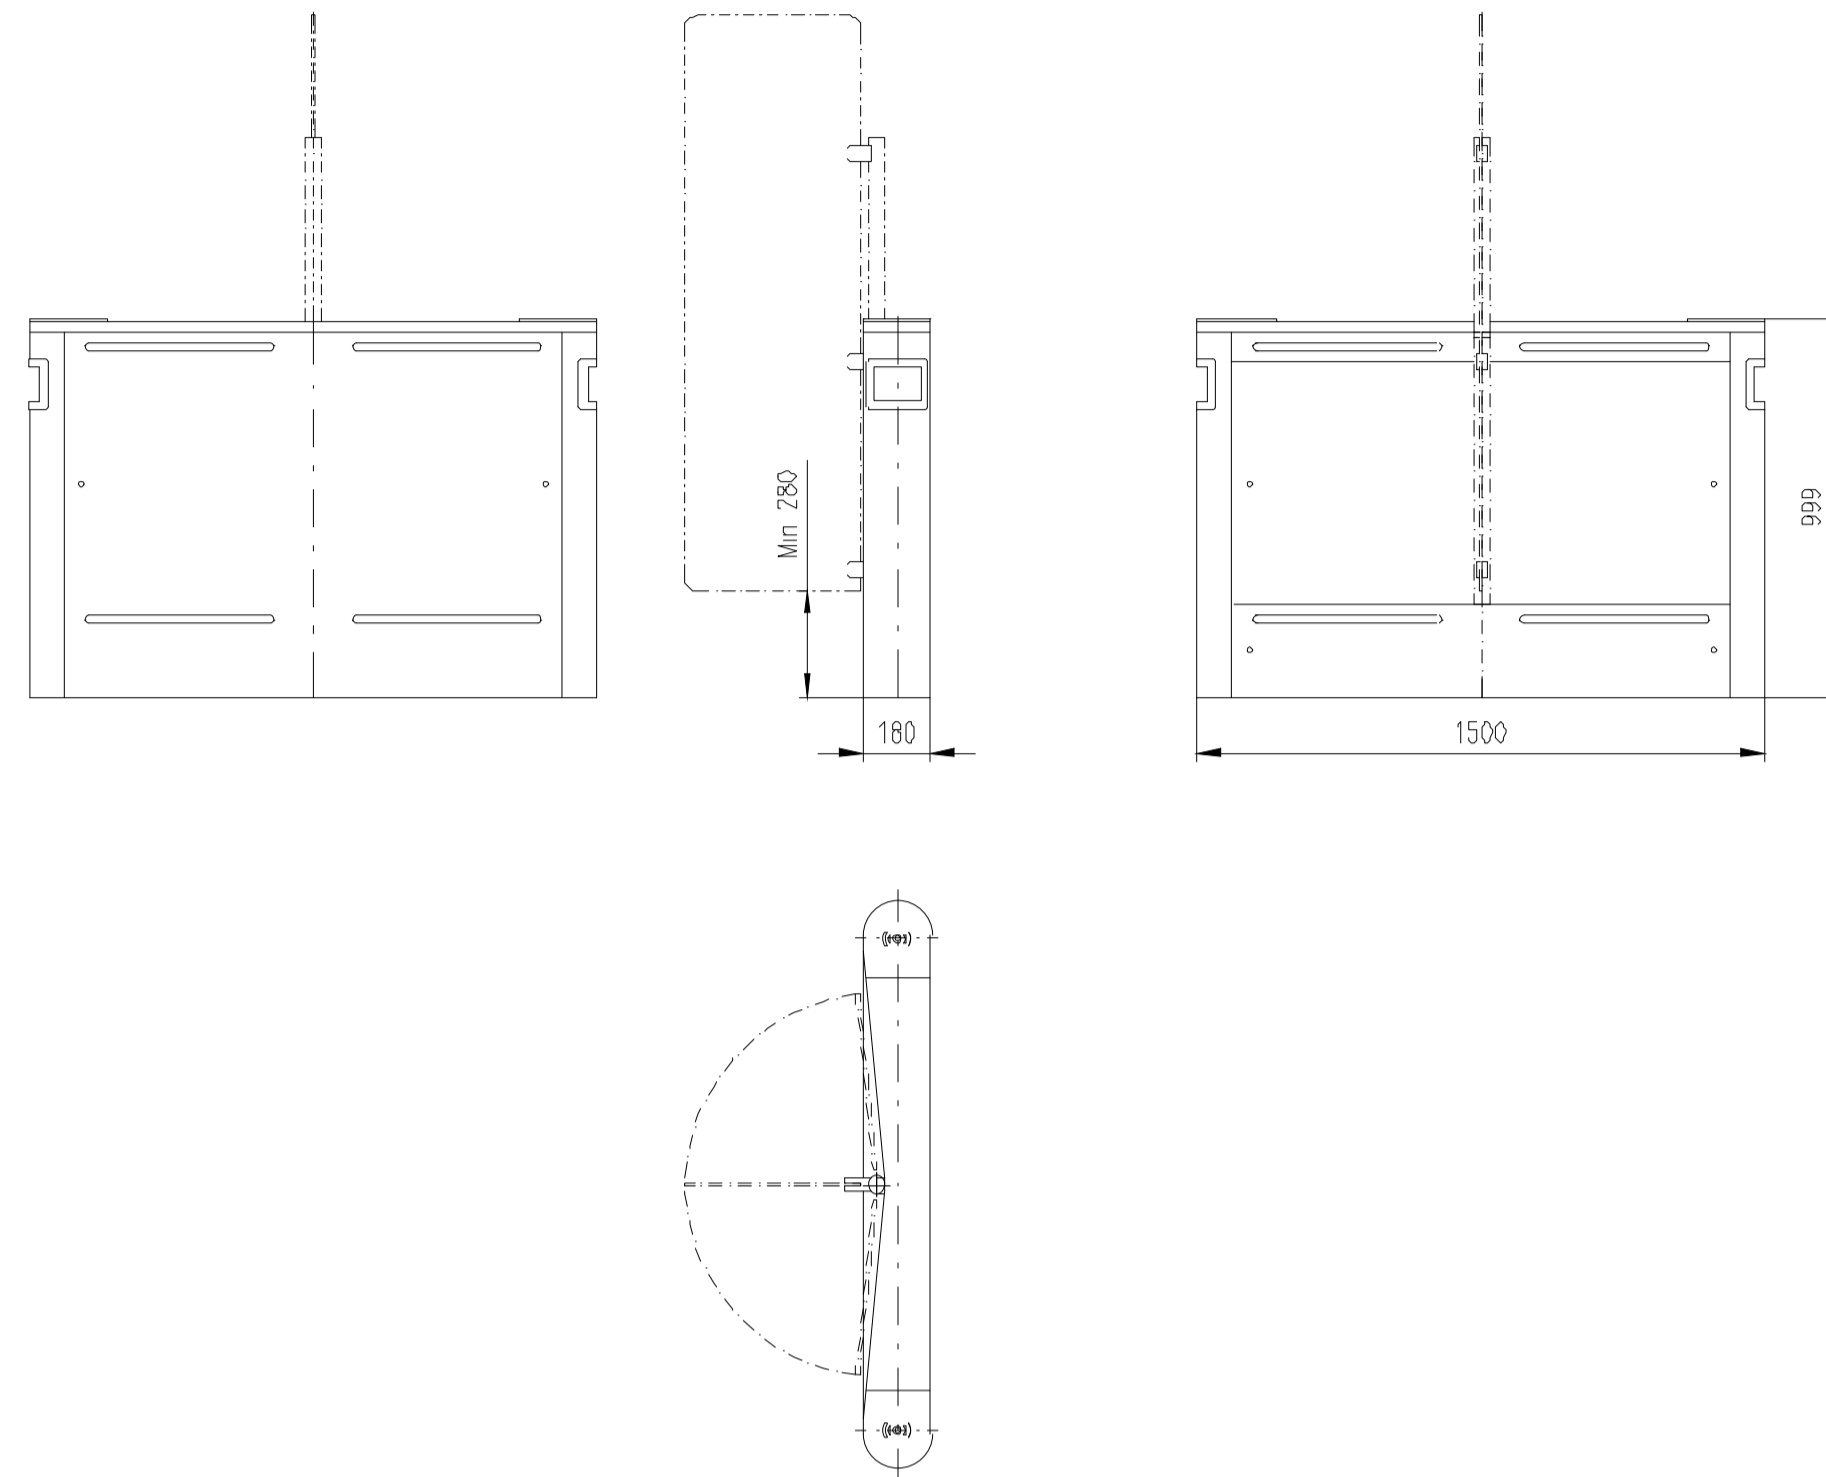

Design of turnstiles: EASYGATE-SPT-G (Wing: toughened glass 10mm/side panels: solid stainless steel)

TUEGA

DATE	SCALE	FORMAT
March 2017	1:20	A1

Turnstile: EasyGate-SPT-G-M-2W (Top-Stainless Steel)

Turnstile: EasyGate-SPT-G-M-1W (Top-Stainless Steel)