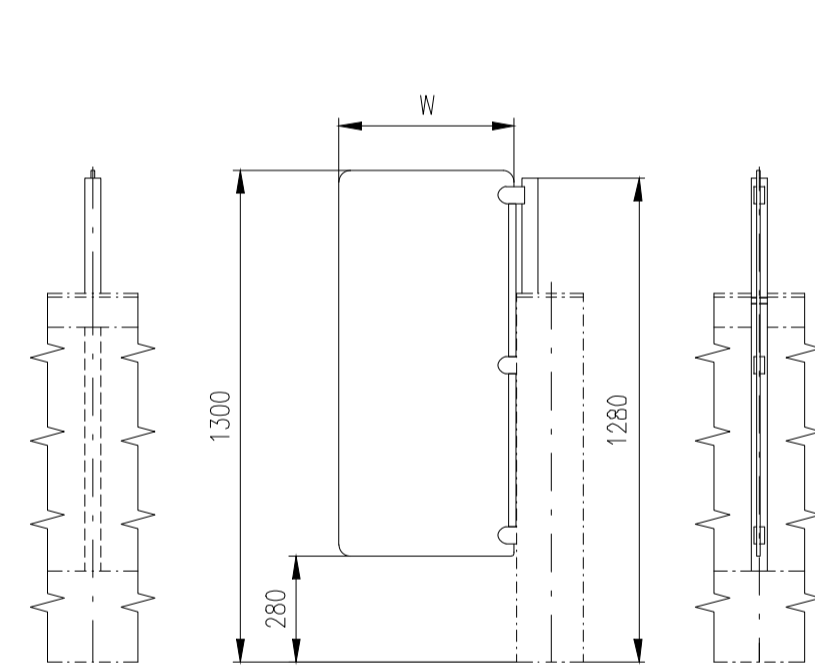

Passage width=920

Passage width=950

Passage width=1050

Design of turnstiles: EASYGATE-SPT (selection heights wings)

Standard wings (Top - Glass)

Standard wings (Top - Stainless Steel)

Height=1500-1800

Height=1200-1400

Height=975-1200

Height=1500-1800

Height=1200-1400

Height=999-1200

Wing Light (Top - Glass)

Height=1500 (Wing Light)

Height=1400 (Wing Light)

Height=1300 (Wing Light)

Height=1200 (Wing Light)

Height=1100 (Wing Light)

Height=975 (Wing Light)

Wing Light (Top - Stainless Steel)

Height=1500 (Wing Light)

Height=1400 (Wing Light)

Height=1300 (Wing Light)

Height=1200 (Wing Light)