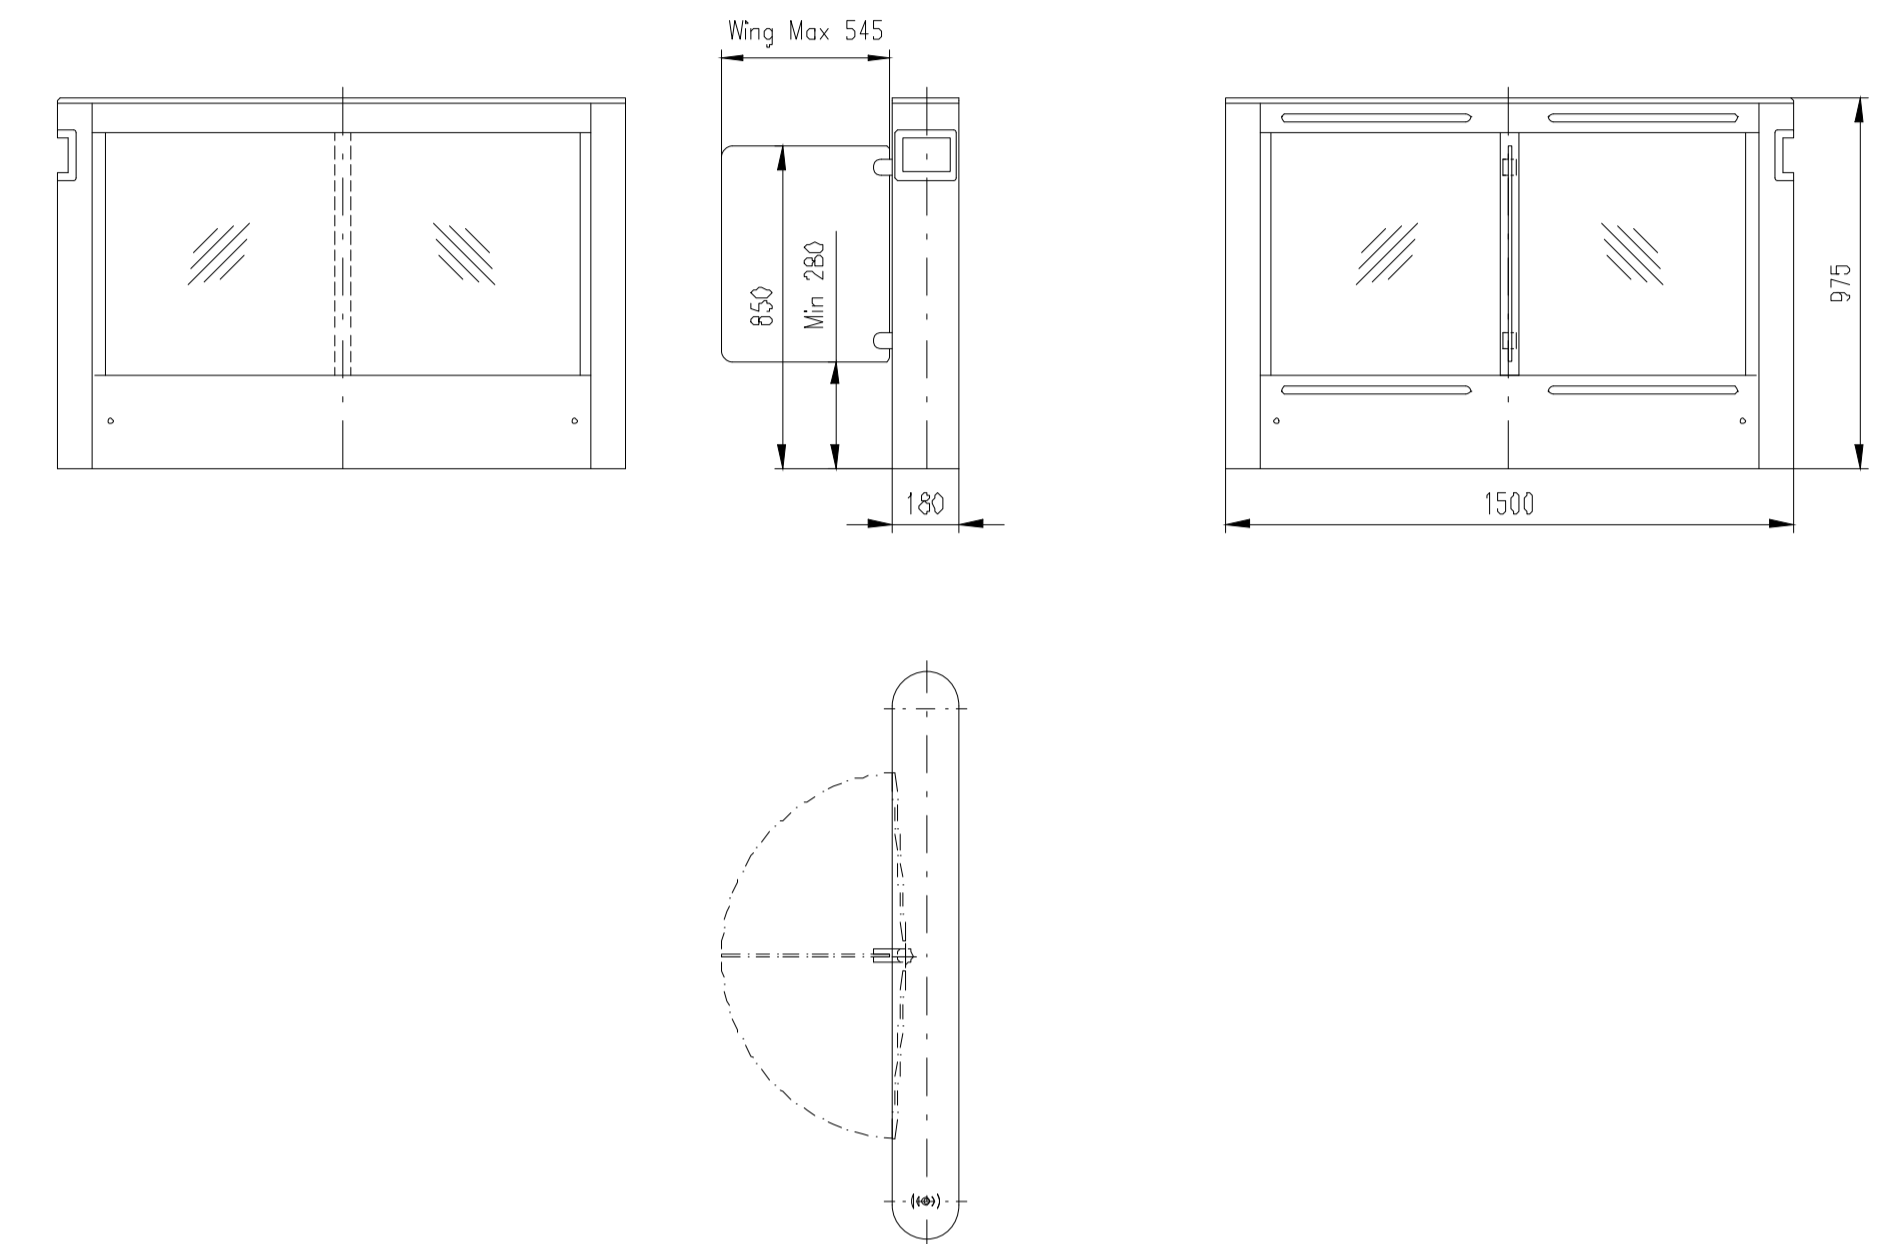

Design of turnstiles: EASYGATE-SPD-G (Wing: toughened glass 10mm/for heights wings 850mm/infill glass panel Connex 6,4mm)

TUEGA

DATE	SCALE	FORMAT
March 2017	1:20	A1

Turnstile: EasyGate-SPD-G-M-2W (Top-Glass)

Turnstile: EasyGate-SPD-G-M-1W (Top-Glass)

Turnstile: EasyGate-SPD-G-S-1W (Top-Glass)