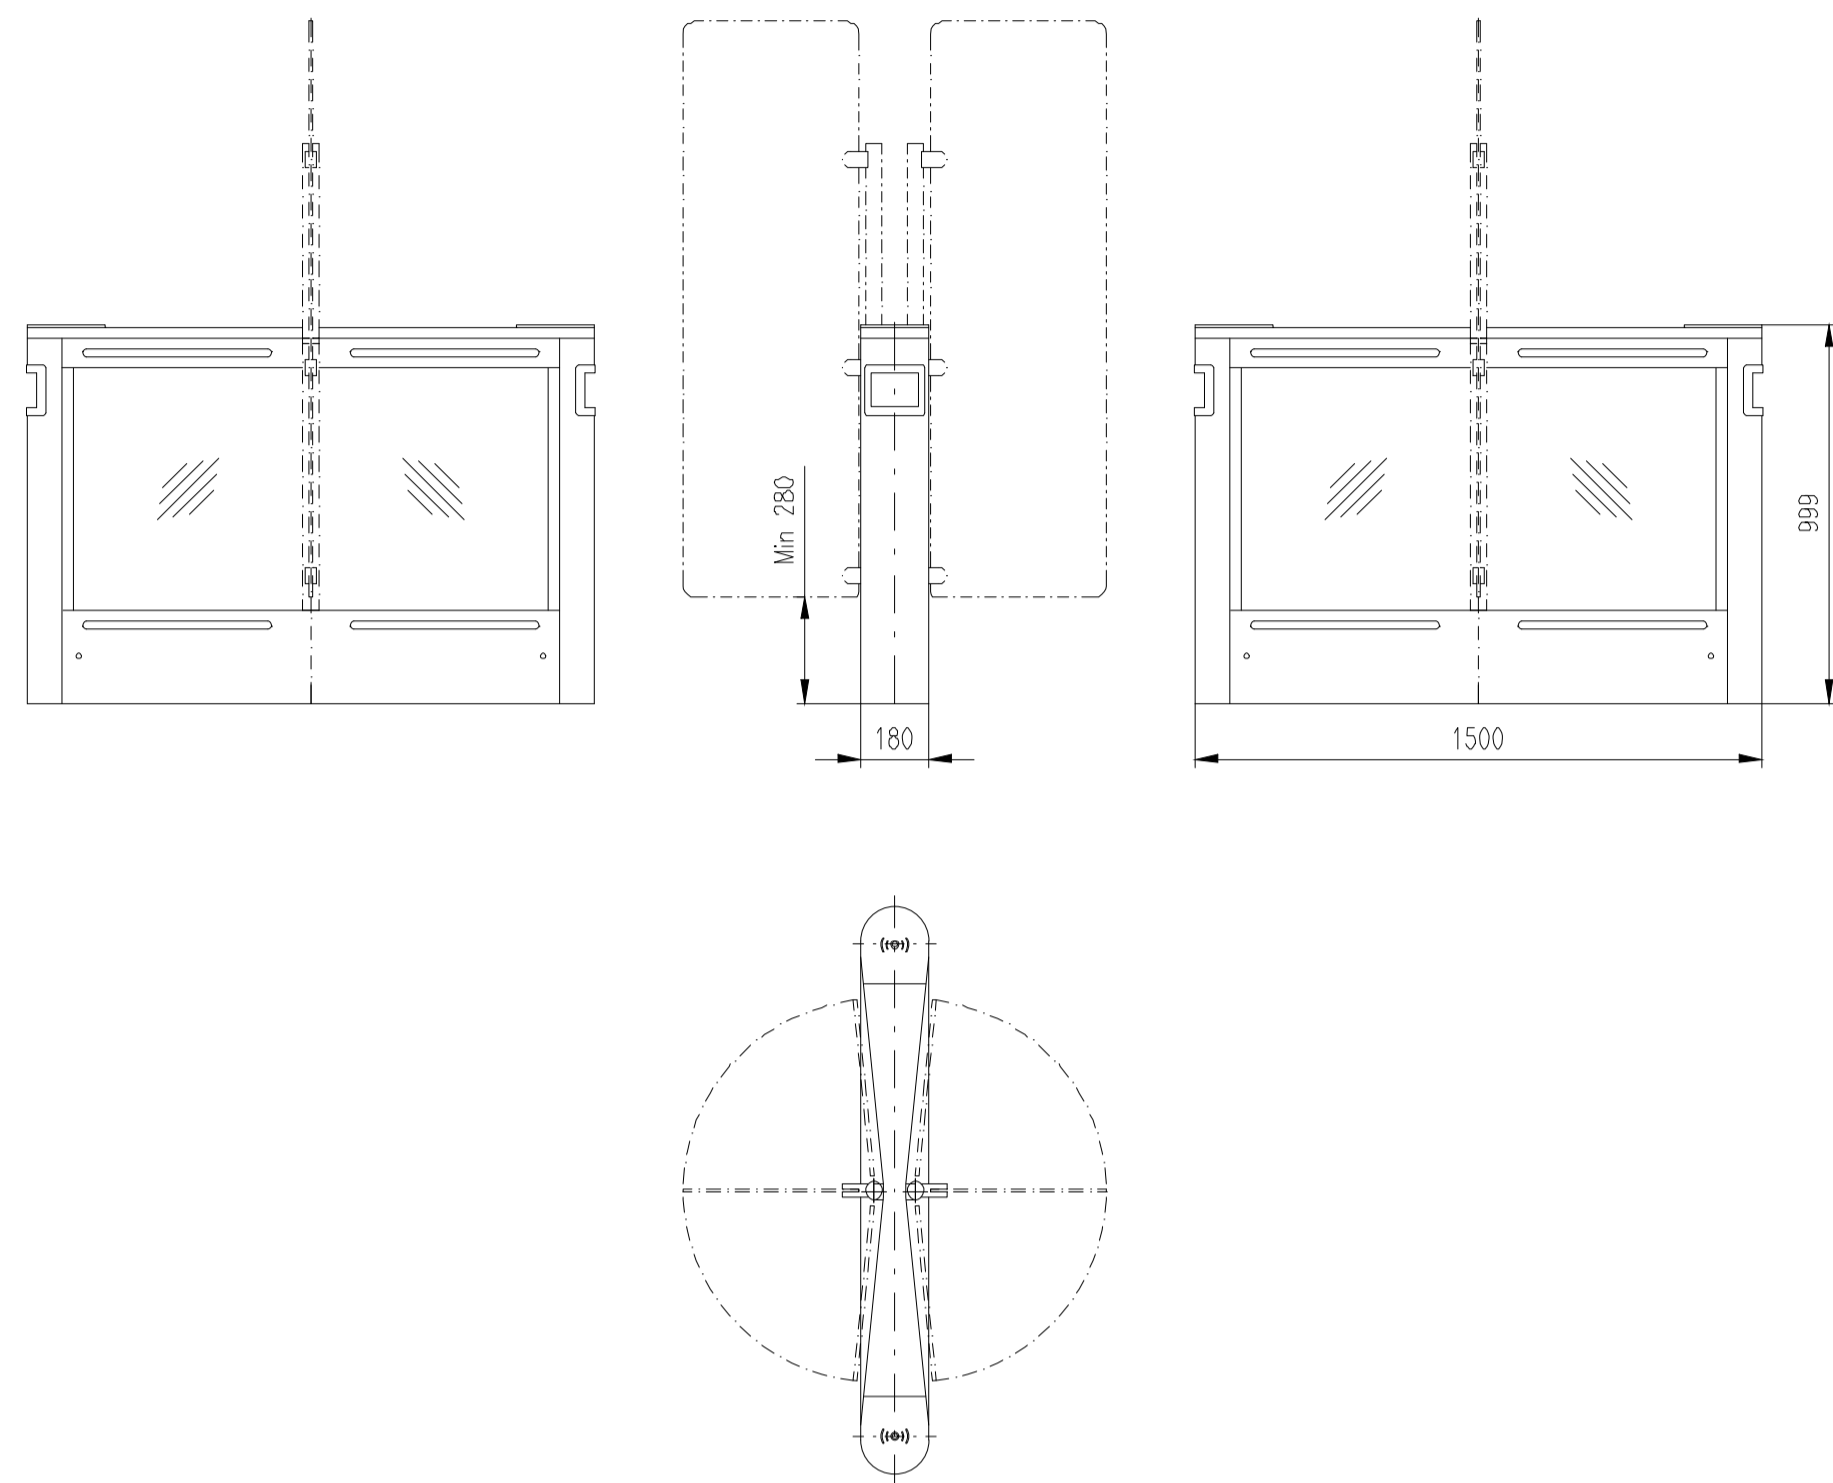

Design of turnstiles: EASYGATE-SPT-G (Wing: toughened glass 10mm/infill glass panel Connex 6,4mm)

Turnstile: EasyGate-SPT-G-M-2W (Top-Stainless Steel)