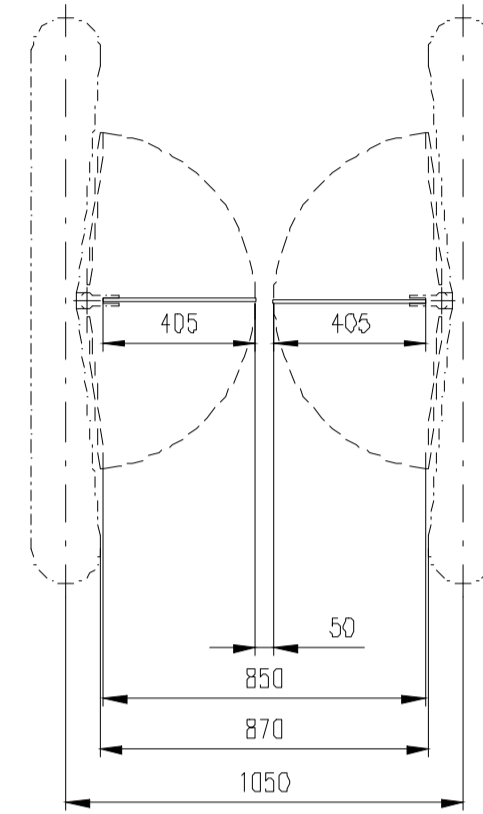

Design of turnstiles: EASYGATE-SPT-G and SPD-G (selection of passage width)

Passage width=550
(single-wing variant)

Passage width=550

Passage width=650

Passage width=750

Passage width=850

Passage width=920

Passage width=950

Passage width=1050

Design of turnstiles: EASYGATE-SPT-R and SPD-R (selection of passage width)

Passage width=550
(single-wing variant)

Passage width=550

Passage width=650

Passage width=750

Passage width=850

Passage width=920

Passage width=950

Passage width=1050

Design of turnstiles: EASYGATE-SPT (selection heights wings)

Standard wings (Top - Glass)

Standard wings (Top - Stainless Steel)

Height=1500-1800

Height=1200-1400

Height=975-1200

Height=1500-1800

Height=1200-1400

Height=999-1200

Wing Light (Top - Glass)

Height=1500 (Wing Light)

Height=1400 (Wing Light)

Height=1300 (Wing Light)