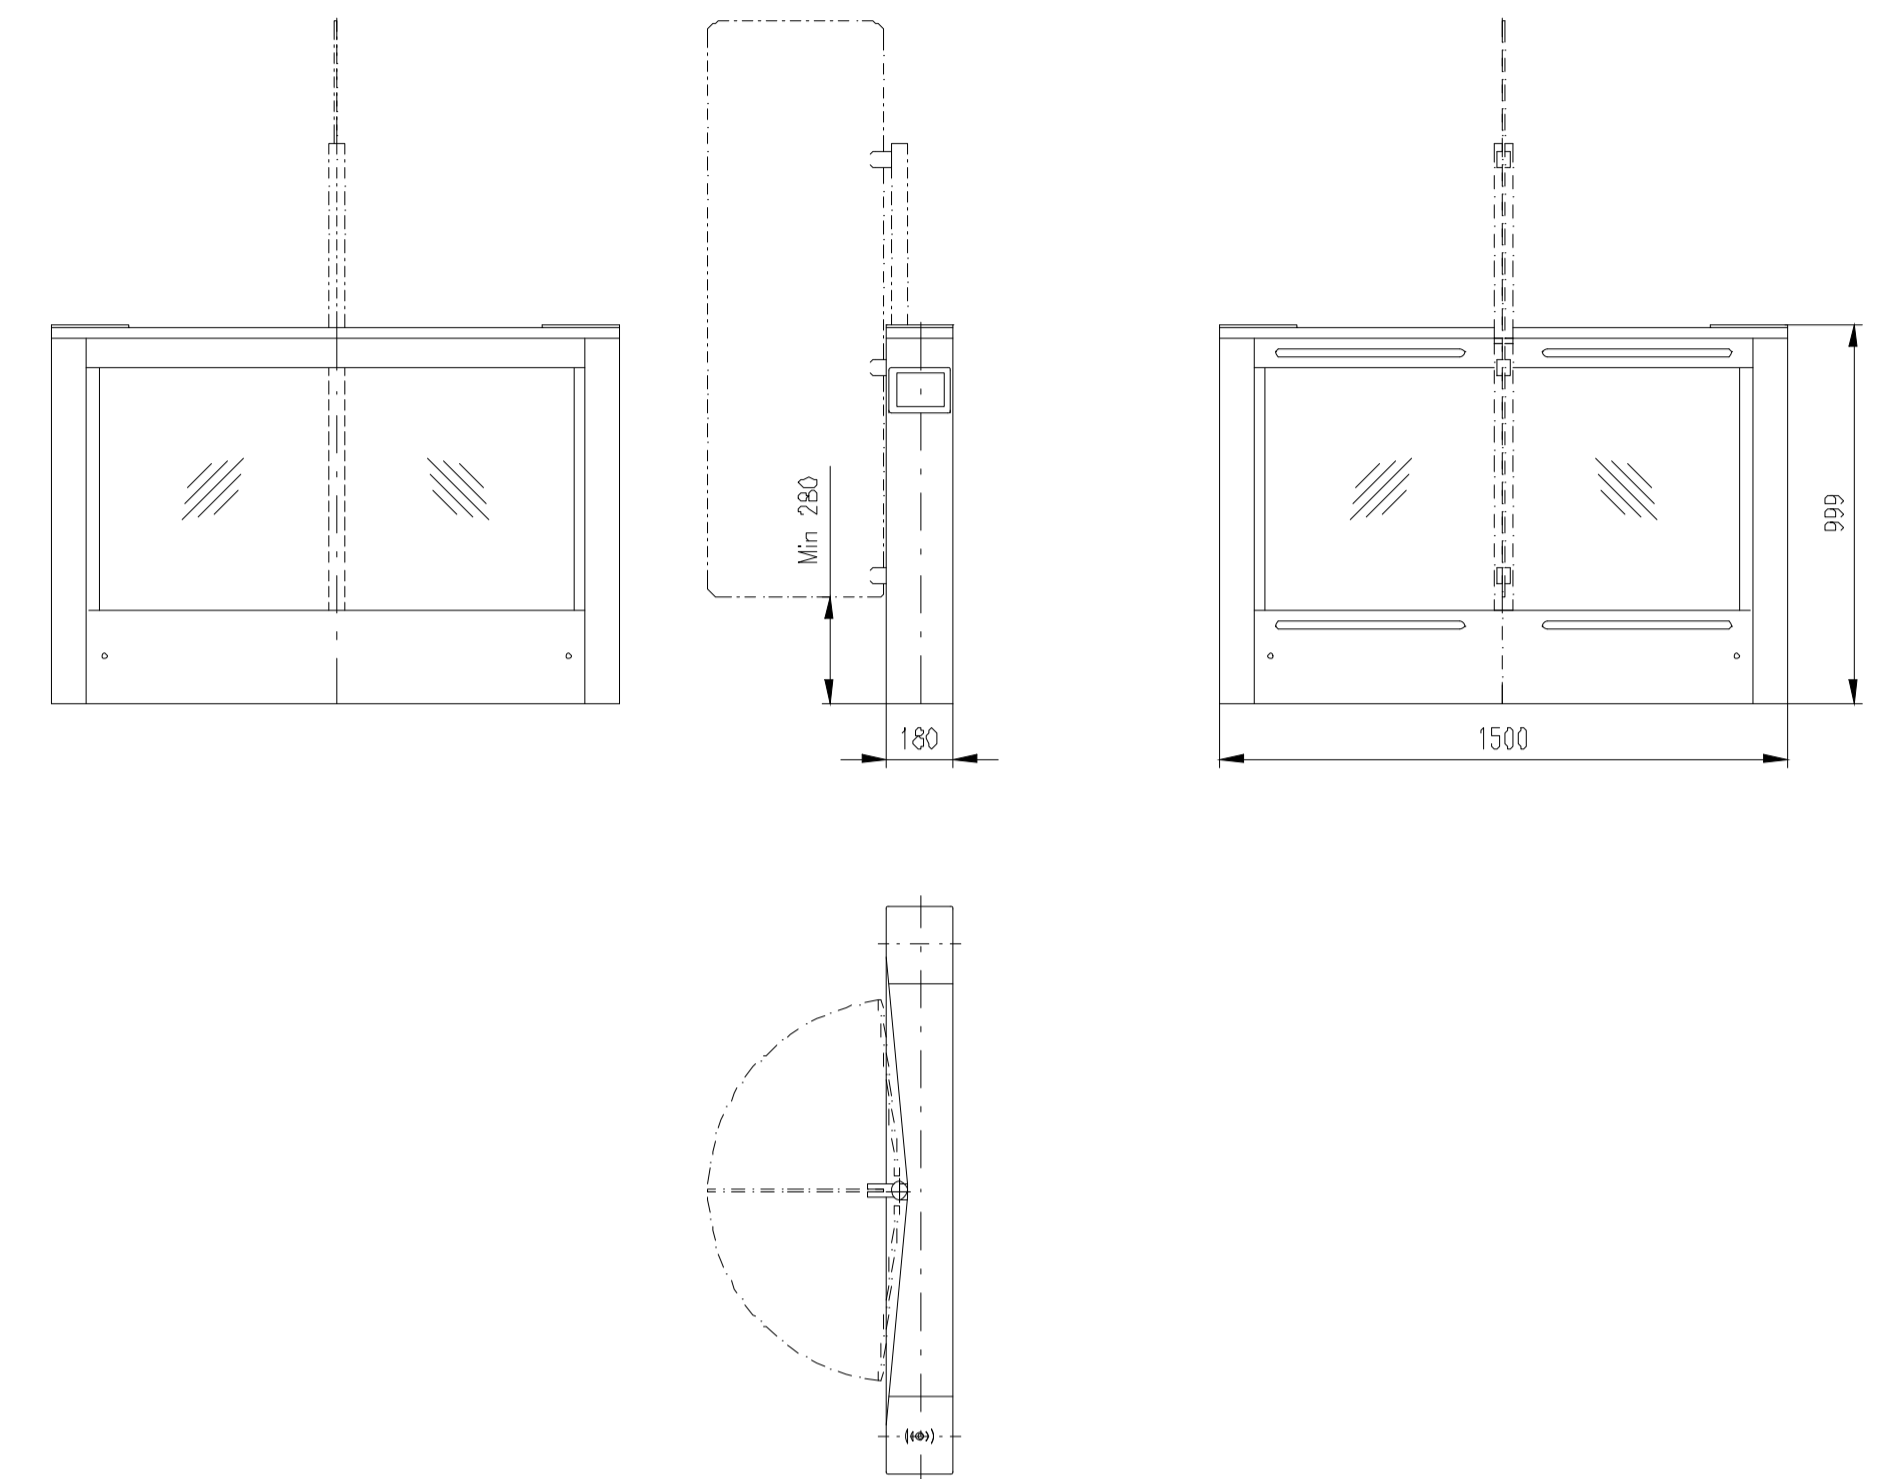

Turnstile: EasyGate-SPT-R-S-1W (Top-Stainless Steel)