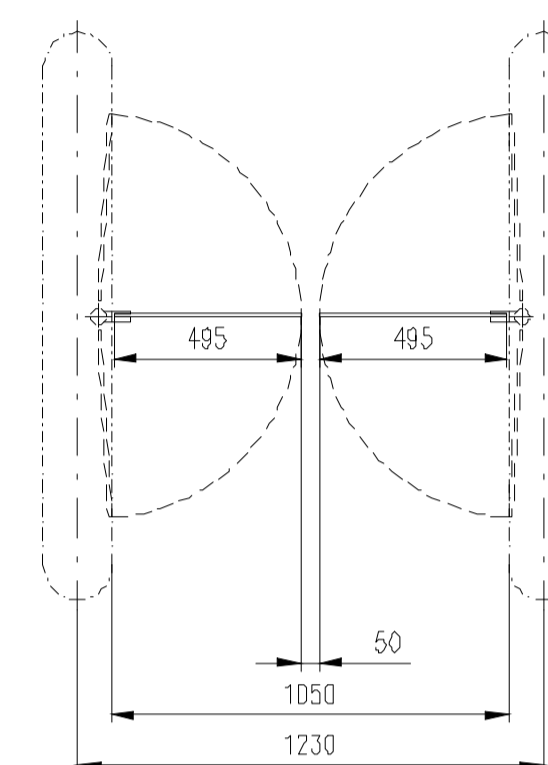

Passage width=550
(single-wing variant)

Passage width=600
(single-wing variant)

Passage width=550

Passage width=650

Passage width=750

Passage width=850

Passage width=920

Passage width=950

Passage width=1050

Passage width=1150

Design of turnstiles: EASYGATE-SPD-R (selection of passage width) – Only for infill glass panel !

Passage width=550
(single-wing variant)

Passage width=600
(single-wing variant)

Passage width=550

Passage width=650

Passage width=750

Passage width=850

Passage width=920

Passage width=950

Passage width=1050

Passage width=1150