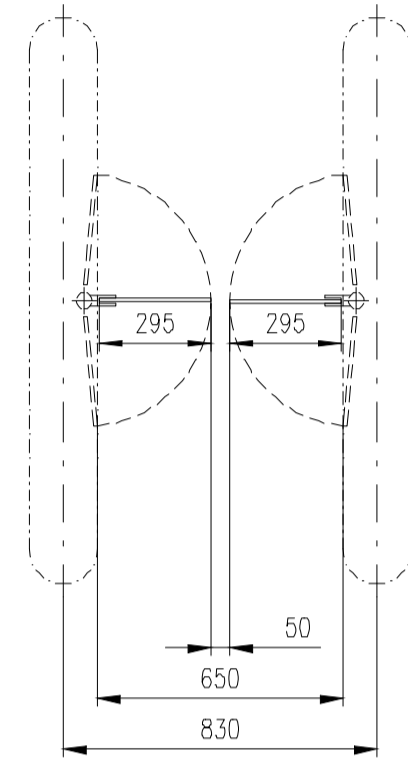

Design of turnstiles: EASYGATE-SPT-G and SPD-G (selection of passage width)

Passage width=550
(single-wing variant)

Passage width=550

Passage width=650

Passage width=750

Passage width=850

Passage width=920

Passage width=950

Passage width=550
(single-wing variant)

Passage width=600
(single-wing variant)

Passage width=550

Passage width=650

Passage width=750

Passage width=850

Passage width=920

Passage width=950

Passage width=1050

Passage width=1150

Design of turnstiles: EASYGATE-SPD-R (selection of passage width) – Only for infill glass panel !

Passage width=550
(single-wing variant)

Passage width=600
(single-wing variant)

Passage width=550

Passage width=650

Passage width=750

Passage width=850

Passage width=920

Passage width=950

Passage width=1050

Passage width=1150