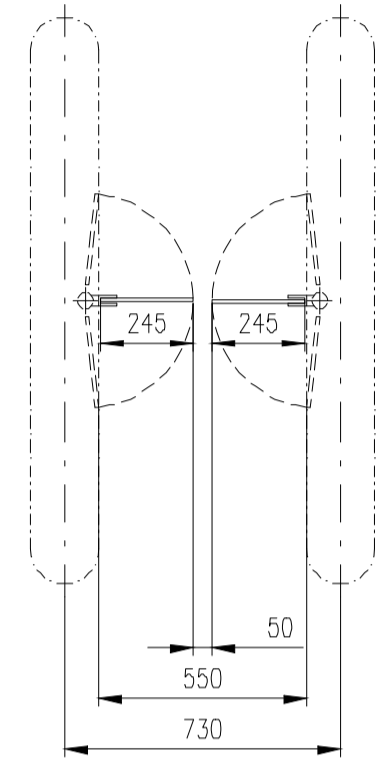

Turnstile: EasyGate-SPT-R-S-1W (Top-Stainless Steel)

Turnstile: EasyGate-SPT-R-M-OW (Top-Stainless Steel)

Turnstile: EasyGate-SPT-R-S-OW (Top-Stainless Steel)

Design of turnstiles: EASYGATE-SPD-G (selection of passage width) – Only for infill glass panel !!!

Passage width=550
(single-wing variant)

Passage width=600
(single-wing variant)

Passage width=550

Passage width=650

Passage width=750

Passage width=850

Passage width=920

Passage width=950

Passage width=1050

Passage width=1150

Design of turnstiles: EASYGATE-SPD-R (selection of passage width) – Only for infill glass panel !

Passage width=550
(single-wing variant)

Passage width=600
(single-wing variant)

Passage width=550

Passage width=650

Passage width=750

Passage width=850

Passage width=920

Passage width=950

Passage width=1050

Passage width=1150