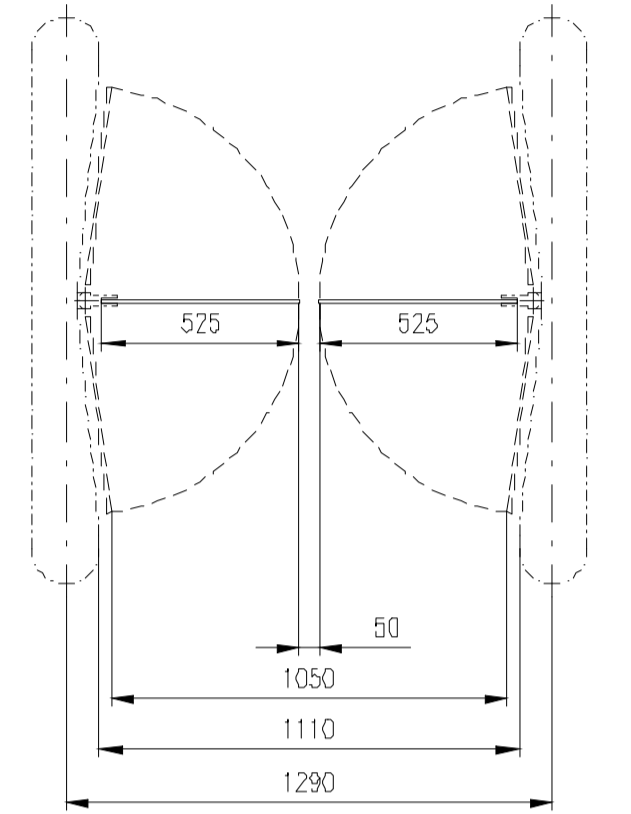

Design of turnstiles: EASYGATE-SPT-G and SPD-G (selection of passage width)

Passage width=550
(single-wing variant)

Passage width=550

Passage width=650

Passage width=750

Passage width=850

Passage width=920

Passage width=950

Passage width=1050

Design of turnstiles: EASYGATE-SPT-R and SPD-R (selection of passage width)

Passage width=550
(single-wing variant)

Passage width=550

Passage width=650

Passage width=750

Passage width=850

Passage width=920

Passage width=950

Passage width=1050

Design of turnstiles: EASYGATE-SPT (selection heights wings)

Standard wings (Top - Glass)

Standard wings (Top - Stainless Steel)

Height=1500-1800

Height=1200-1400

Height=975-1200

Height=1500-1800

Height=1200-1400

Height=999-1200

Wing Light (Top - Glass)

Height=1500 (Wing Light)

Height=1400 (Wing Light)

Height=1300 (Wing Light)