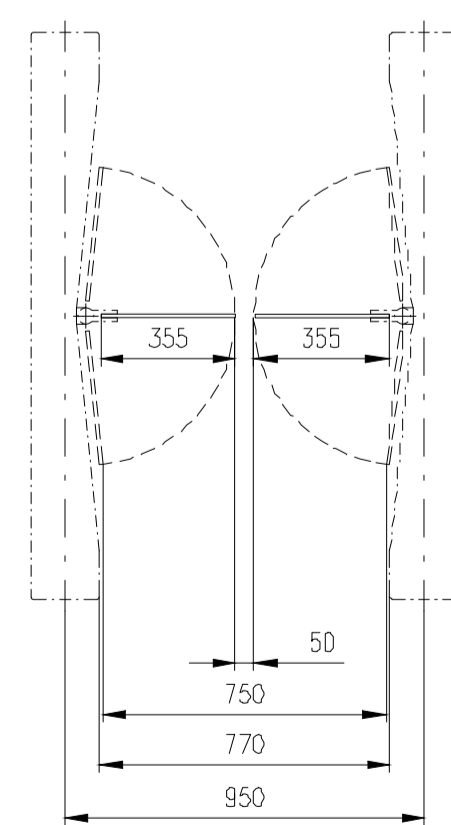

Design of turnstiles: EASYGATE-SPT-G and SPD-G (selection of passage width)

Passage width=550
(single-wing variant)

Passage width=550

Passage width=650

Passage width=750

Passage width=850

Passage width=920

Passage width=950

Passage width=1050

Design of turnstiles: EASYGATE-SPT-R and SPD-R (selection of passage width)

Passage width=550
(single-wing variant)

Passage width=550

Passage width=650

Passage width=750

Passage width=850

Passage width=920

Passage width=950

Passage width=1050

Design of turnstiles: EASYGATE-SPT (selection heights wings)

Standard wings (Top - Glass)

Standard wings (Top - Stainless Steel)

Height=1500-1800

Height=1200-1400

Height=975-1200

Height=1500-1800

Height=1200-1400

Height=999-1200

Wing Light (Top - Glass)

Height=1500 (Wing Light)

Height=1400 (Wing Light)

Height=1300 (Wing Light)