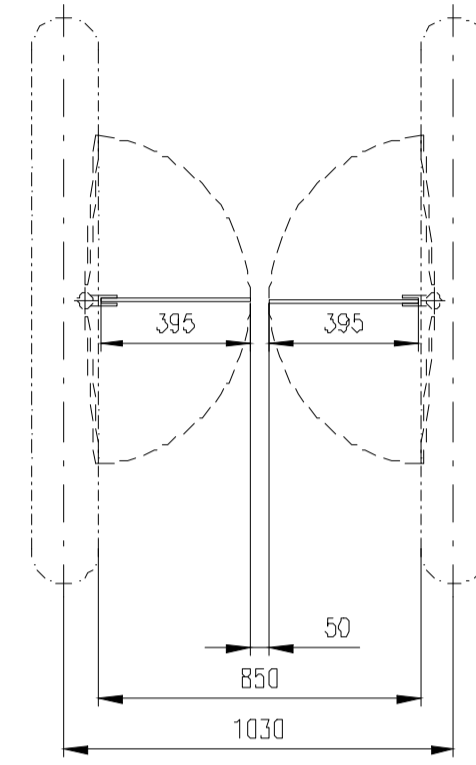

Passage width=550
(single-wing variant)

Passage width=600
(single-wing variant)

Passage width=550

Passage width=650

Passage width=750

Passage width=850

Passage width=920

Passage width=950

Passage width=1050

Passage width=1150

Design of turnstiles: EASYGATE-SPD-R (selection of passage width) – Only for infill glass panel !

Passage width=550
(single-wing variant)

Passage width=600
(single-wing variant)

Passage width=550

Passage width=650

Passage width=750

Passage width=850

Passage width=920

Passage width=950

Passage width=1050

Passage width=1150