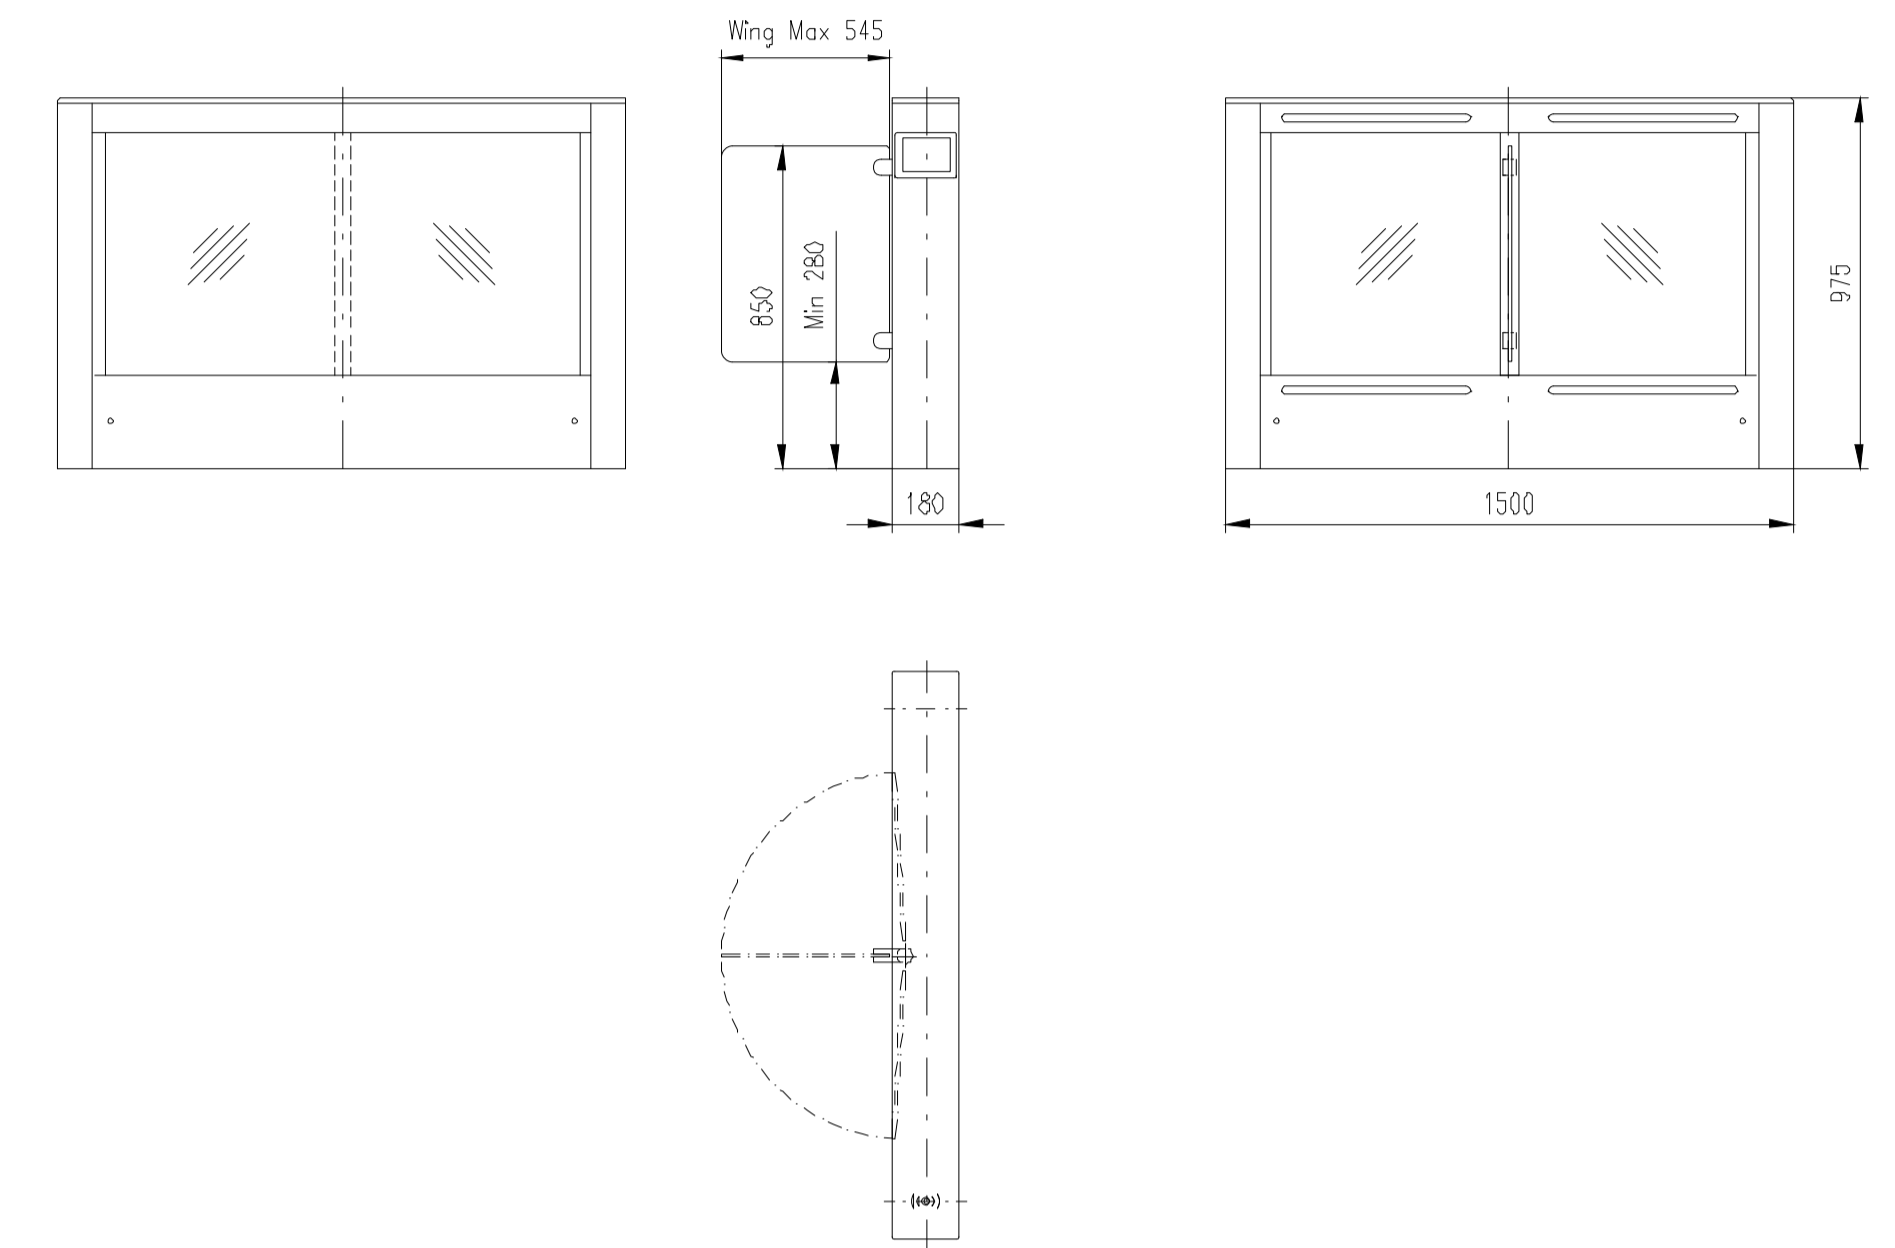

Design of turnstiles: EASYGATE-SPD-R (Wing: toughened glass 10mm/for heights wings 850mm/infill glass panel Connex 6,4mm)

TUEGA

DATE	SCALE	FORMAT
March 2017	1:20	A1

Turnstile: EasyGate-SPD-R-M-2W (Top-Glass)

Turnstile: EasyGate-SPD-R-M-1W (Top-Glass)

Turnstile: EasyGate-SPD-R-S-1W (Top-Glass)