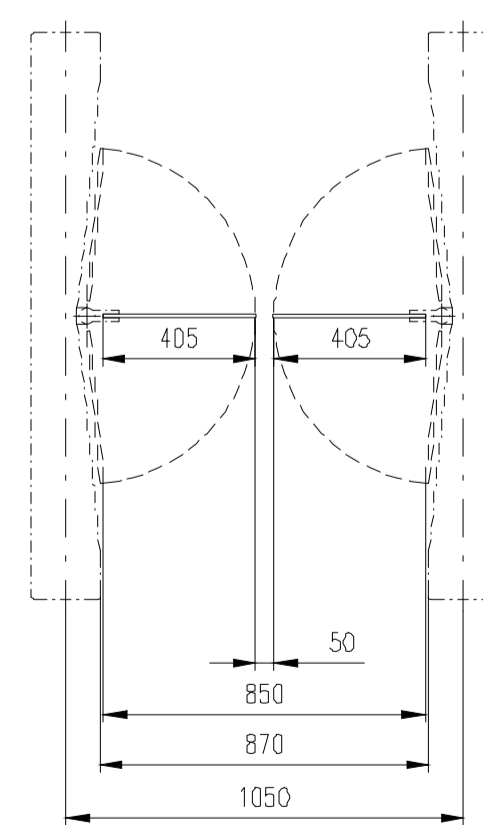

Design of turnstiles: EASYGATE-SPT-G and SPD-G (selection of passage width)

Passage width=550
(single-wing variant)

Passage width=550

Passage width=650

Passage width=750

Passage width=850

Passage width=920

Passage width=950

Passage width=1050

Design of turnstiles: EASYGATE-SPT-R and SPD-R (selection of passage width)

Passage width=550
(single-wing variant)

Passage width=550

Passage width=650

Passage width=750

Passage width=850

Passage width=920

Passage width=950

Passage width=1050

Design of turnstiles: EASYGATE-SPT (selection heights wings)

Standard wings (Top - Glass)

Standard wings (Top - Stainless Steel)

Height=1500-1800

Height=1200-1400

Height=975-1200

Height=1500-1800

Height=1200-1400

Height=999-1200

Wing Light (Top - Glass)

Height=1500 (Wing Light)

Height=1400 (Wing Light)

Height=1300 (Wing Light)