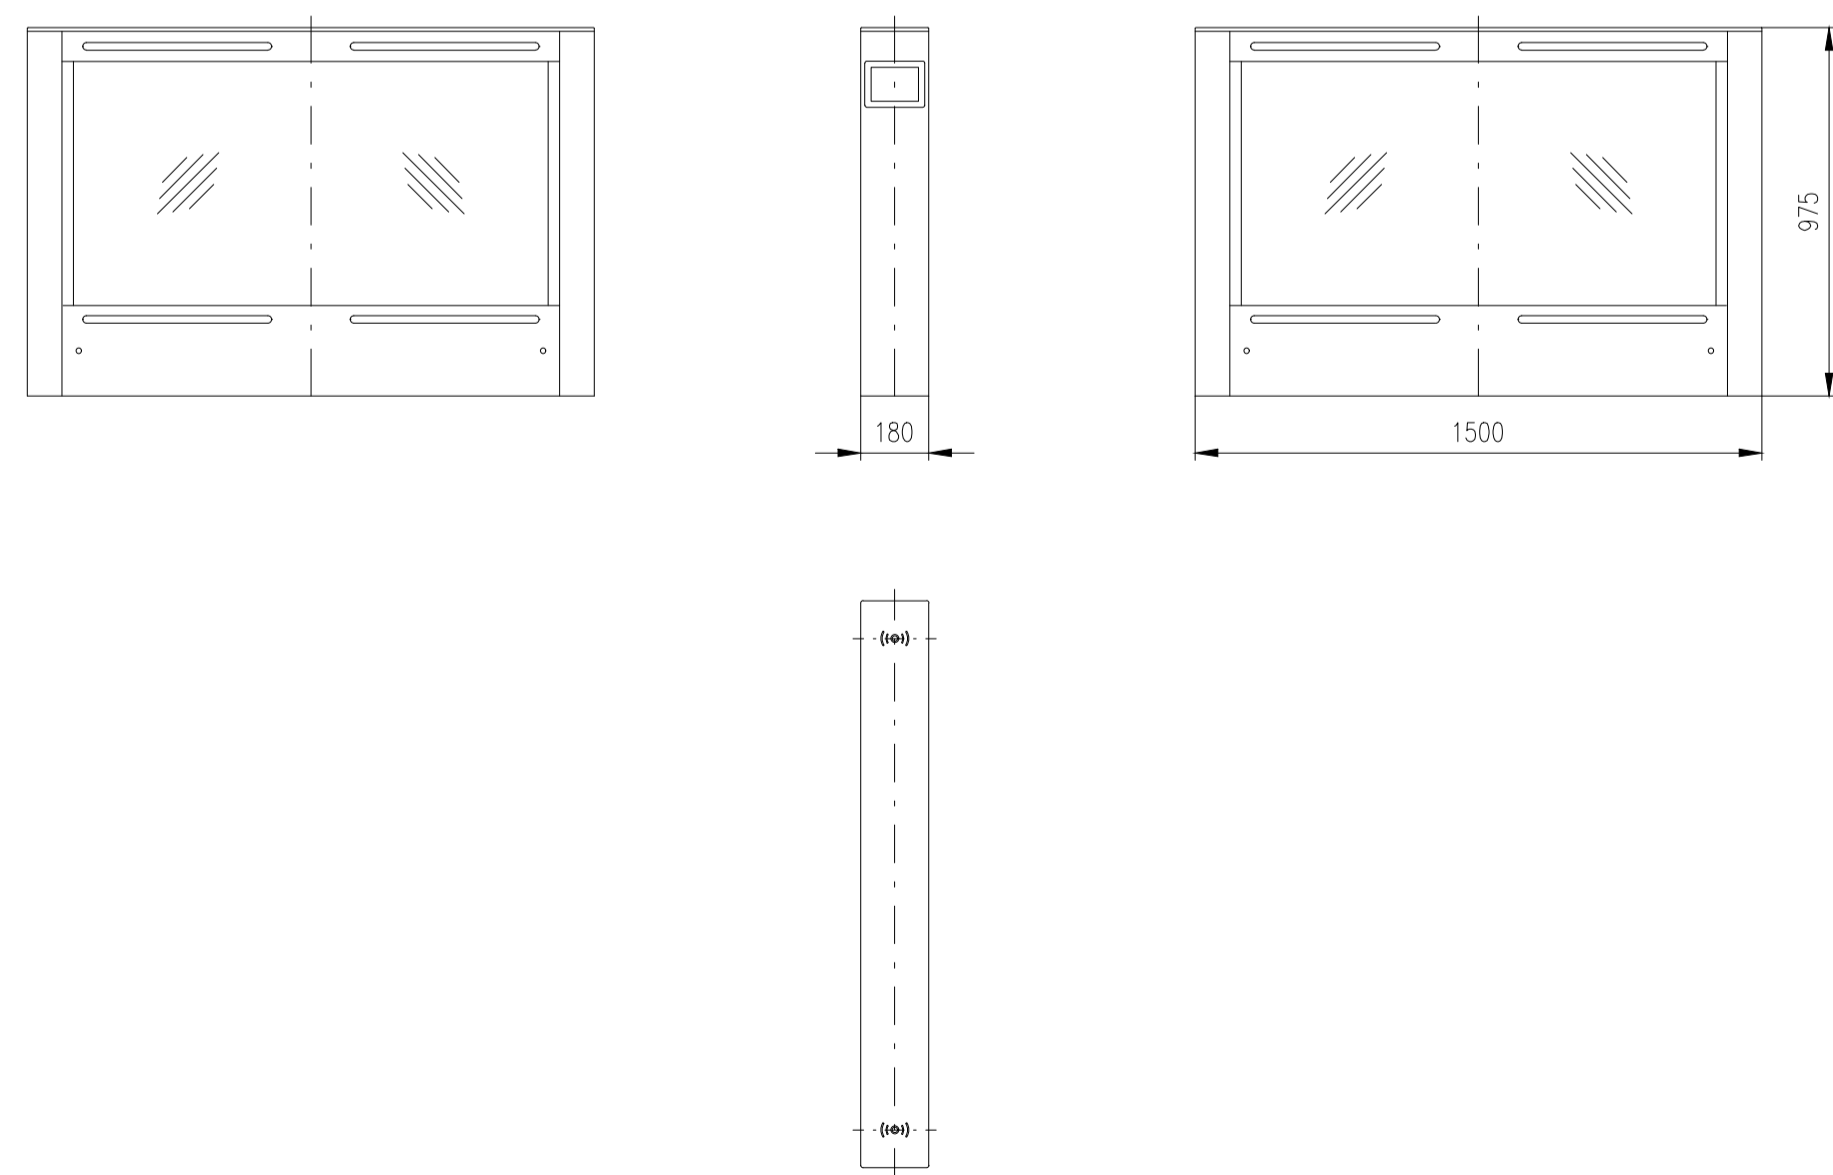

TUEGA

DATE	SCALE	FORMAT
March 2017	1:20	A1

Turnstile: EasyGate-SPT-R-M-2W (Top-Glass) ✖

Turnstile: EasyGate-SPT-R-M-1W (Top-Glass) ✖

Turnstile: EasyGate-SPT-R-S-1W (Top-Glass) ✖

Turnstile: EasyGate-SPT-R-M-OW (Top-Glass)
EasyGate-SPD-R-M-OW (Top-Glass) ✖