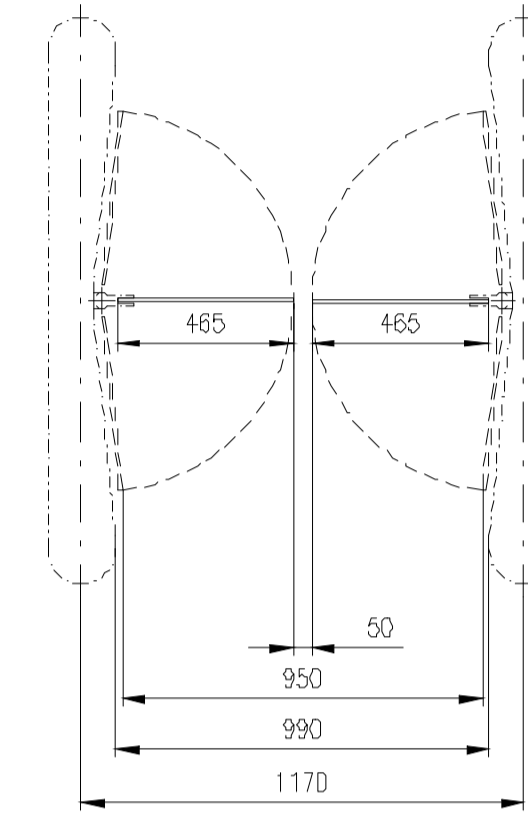

Design of turnstiles: EASYGATE-SPT-G and SPD-G (selection of passage width)

Passage width=550
(single-wing variant)

Passage width=550

Passage width=650

Passage width=750

Passage width=850

Passage width=920

Passage width=950

Passage width=1050

Design of turnstiles: EASYGATE-SPT-R and SPD-R (selection of passage width)

Passage width=550
(single-wing variant)

Passage width=550

Passage width=650

Passage width=750

Passage width=850

Passage width=920

Passage width=950

Passage width=1050

Design of turnstiles: EASYGATE-SPT (selection heights wings)

Standard wings (Top - Glass)

Standard wings (Top - Stainless Steel)

Height=1500-1800

Height=1200-1400

Height=975-1200

Height=1500-1800

Height=1200-1400

Height=999-1200

Wing Light (Top - Glass)

Height=1500 (Wing Light)

Height=1400 (Wing Light)

Height=1300 (Wing Light)