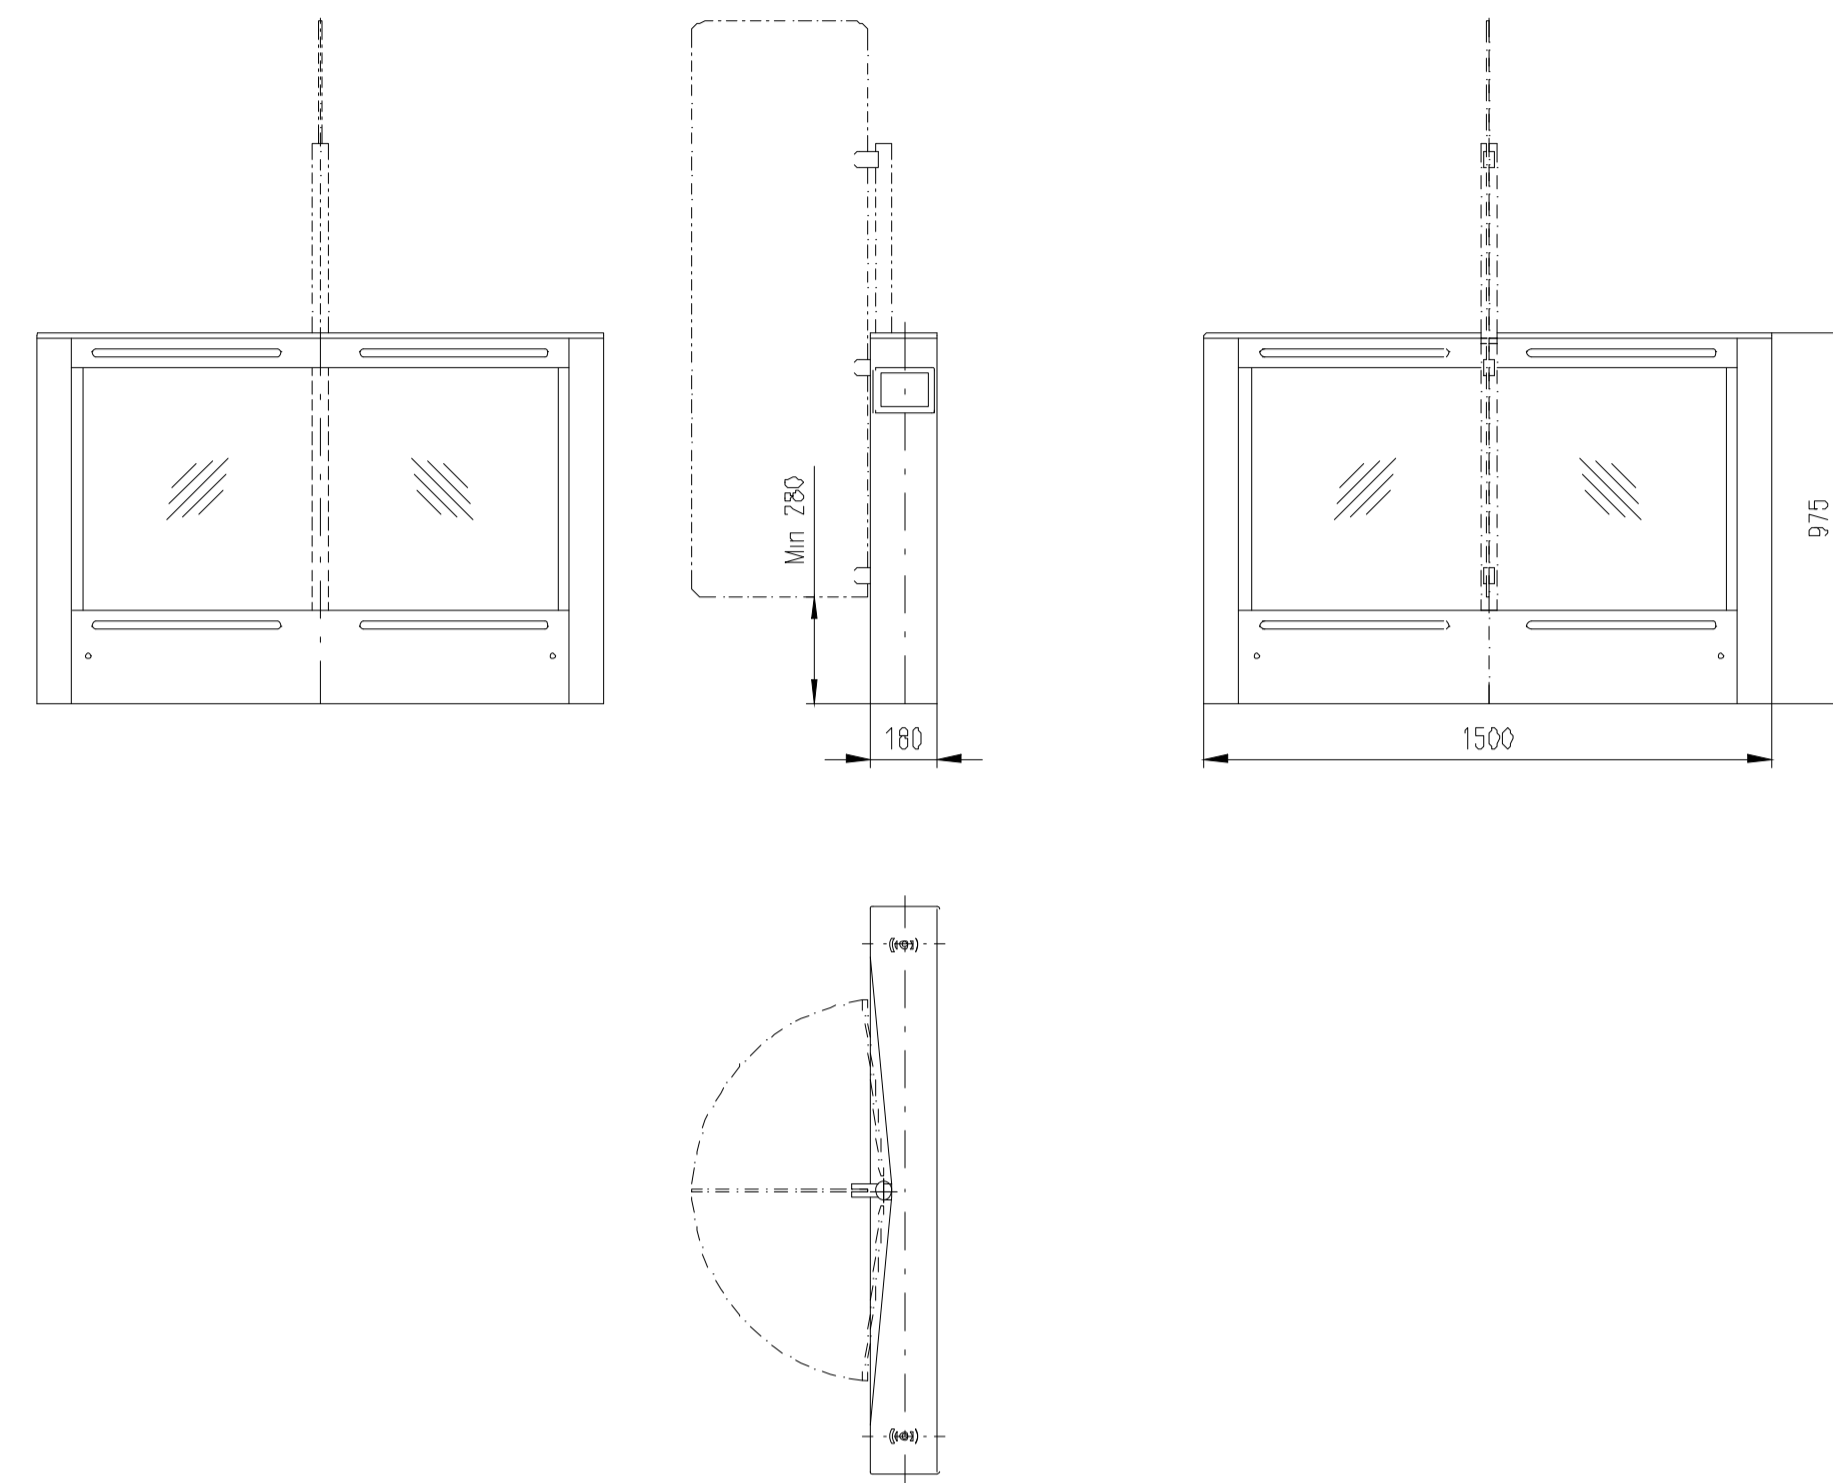

Turnstile: EasyGate-SPT-R-M-1W (Top-Glass) ✖