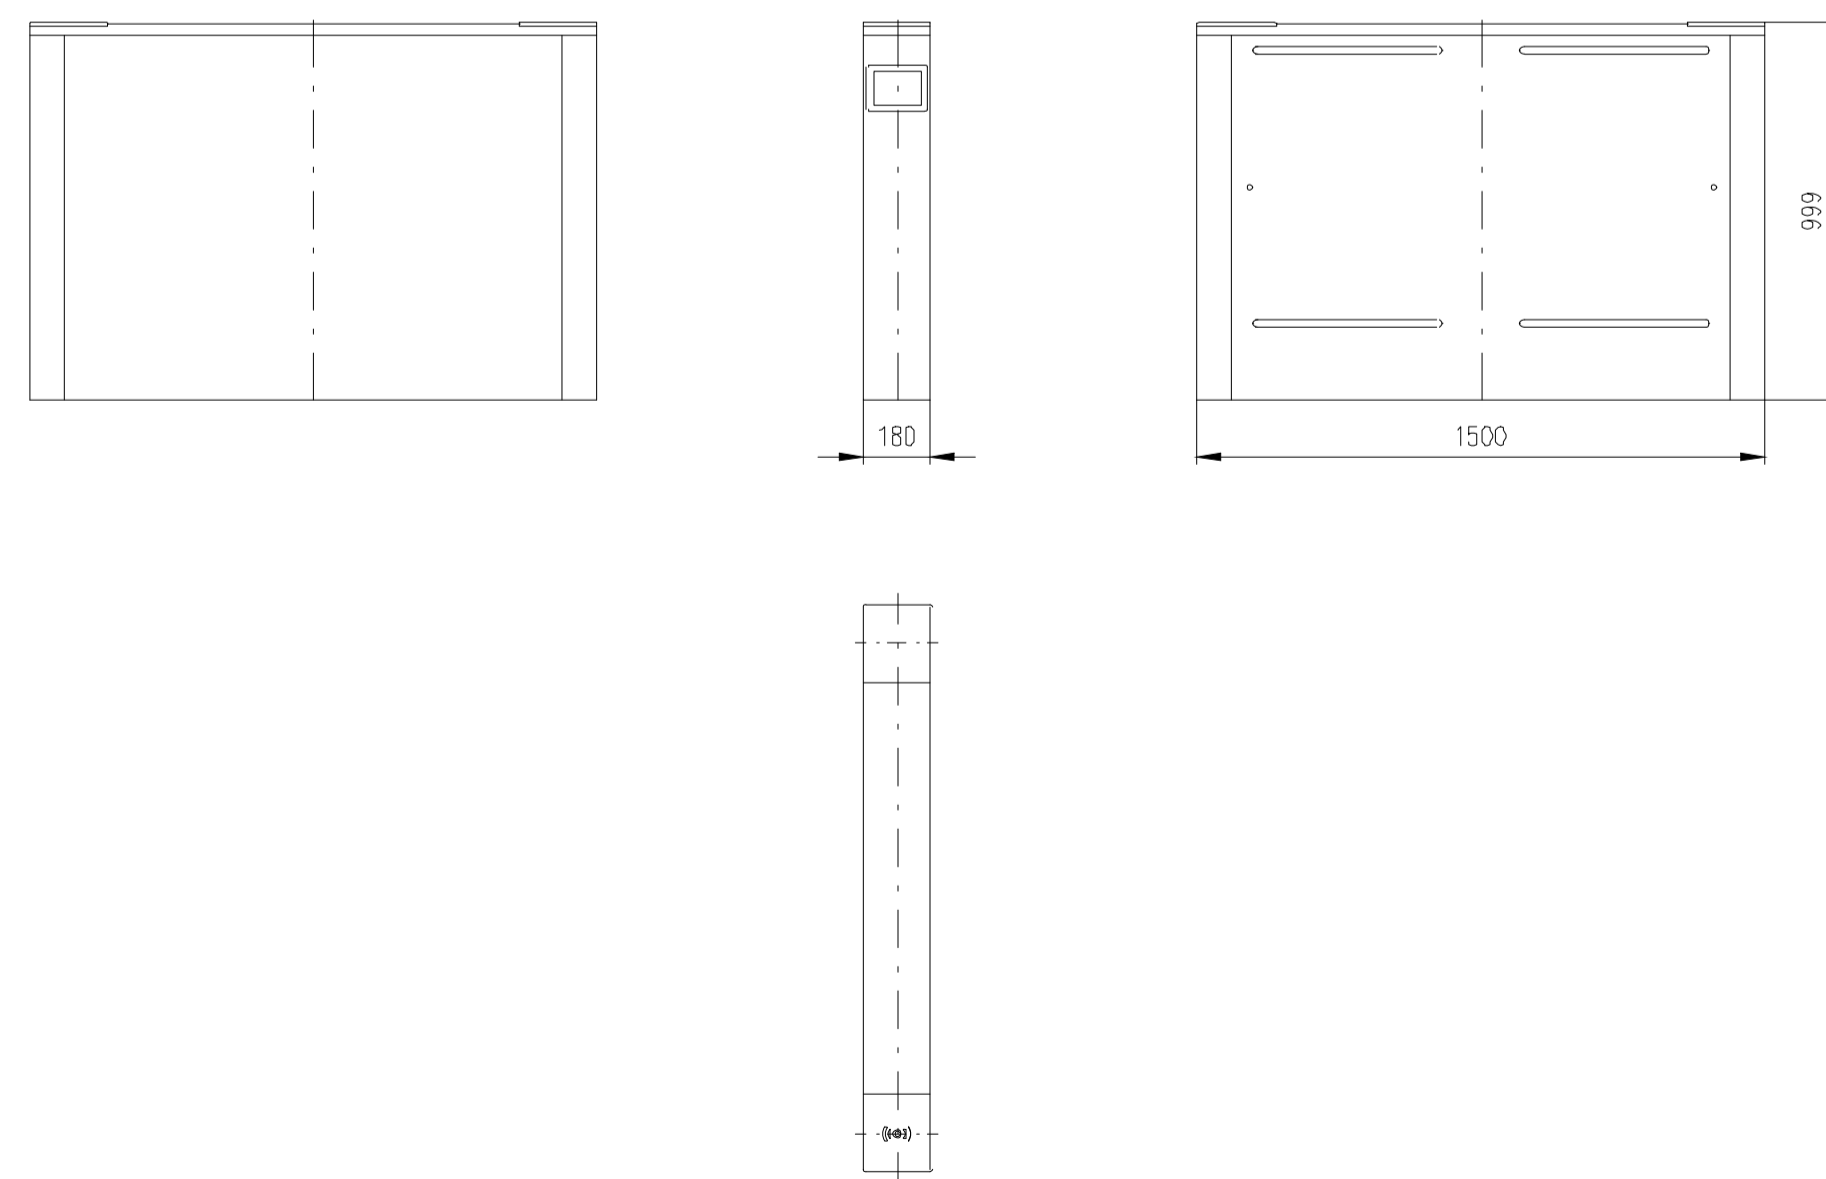

Turnstile: EasyGate-SPT-R-S-OW (Top-Stainless Steel)