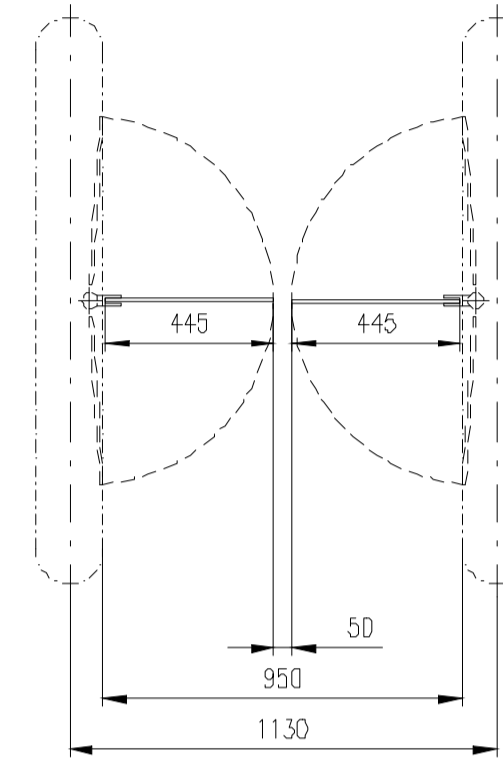

Passage width=550
(single-wing variant)

Passage width=600
(single-wing variant)

Passage width=550

Passage width=650

Passage width=750

Passage width=850

Passage width=920

Passage width=950

Passage width=1050

Passage width=1150

Design of turnstiles: EASYGATE-SPD-R (selection of passage width) – Only for infill glass panel !

Passage width=550
(single-wing variant)

Passage width=600
(single-wing variant)

Passage width=550

Passage width=650

Passage width=750

Passage width=850

Passage width=920

Passage width=950

Passage width=1050

Passage width=1150