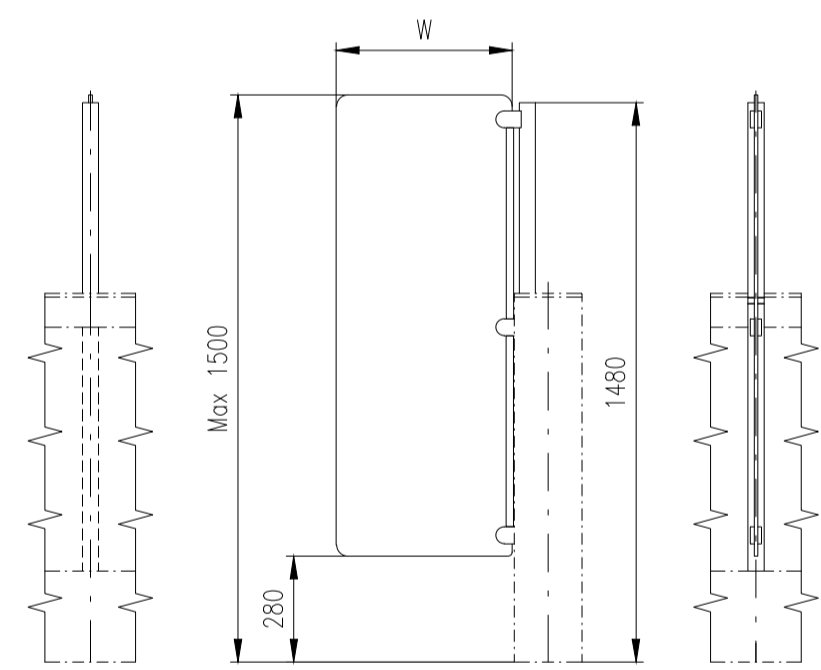

Passage width=920

Passage width=950

Passage width=1050

Design of turnstiles: EASYGATE-SPT (selection heights wings)

Standard wings (Top - Glass)

Standard wings (Top - Stainless Steel)

Height=1500-1800

Height=1200-1400

Height=975-1200

Height=1500-1800

Height=1200-1400

Height=999-1200

Wing Light (Top - Glass)

Height=1500 (Wing Light)

Height=1400 (Wing Light)

Height=1300 (Wing Light)

Height=1200 (Wing Light)

Height=1100 (Wing Light)

Height=975 (Wing Light)

Wing Light (Top - Stainless Steel)

Height=1500 (Wing Light)

Height=1400 (Wing Light)

Height=1300 (Wing Light)

Height=1200 (Wing Light)