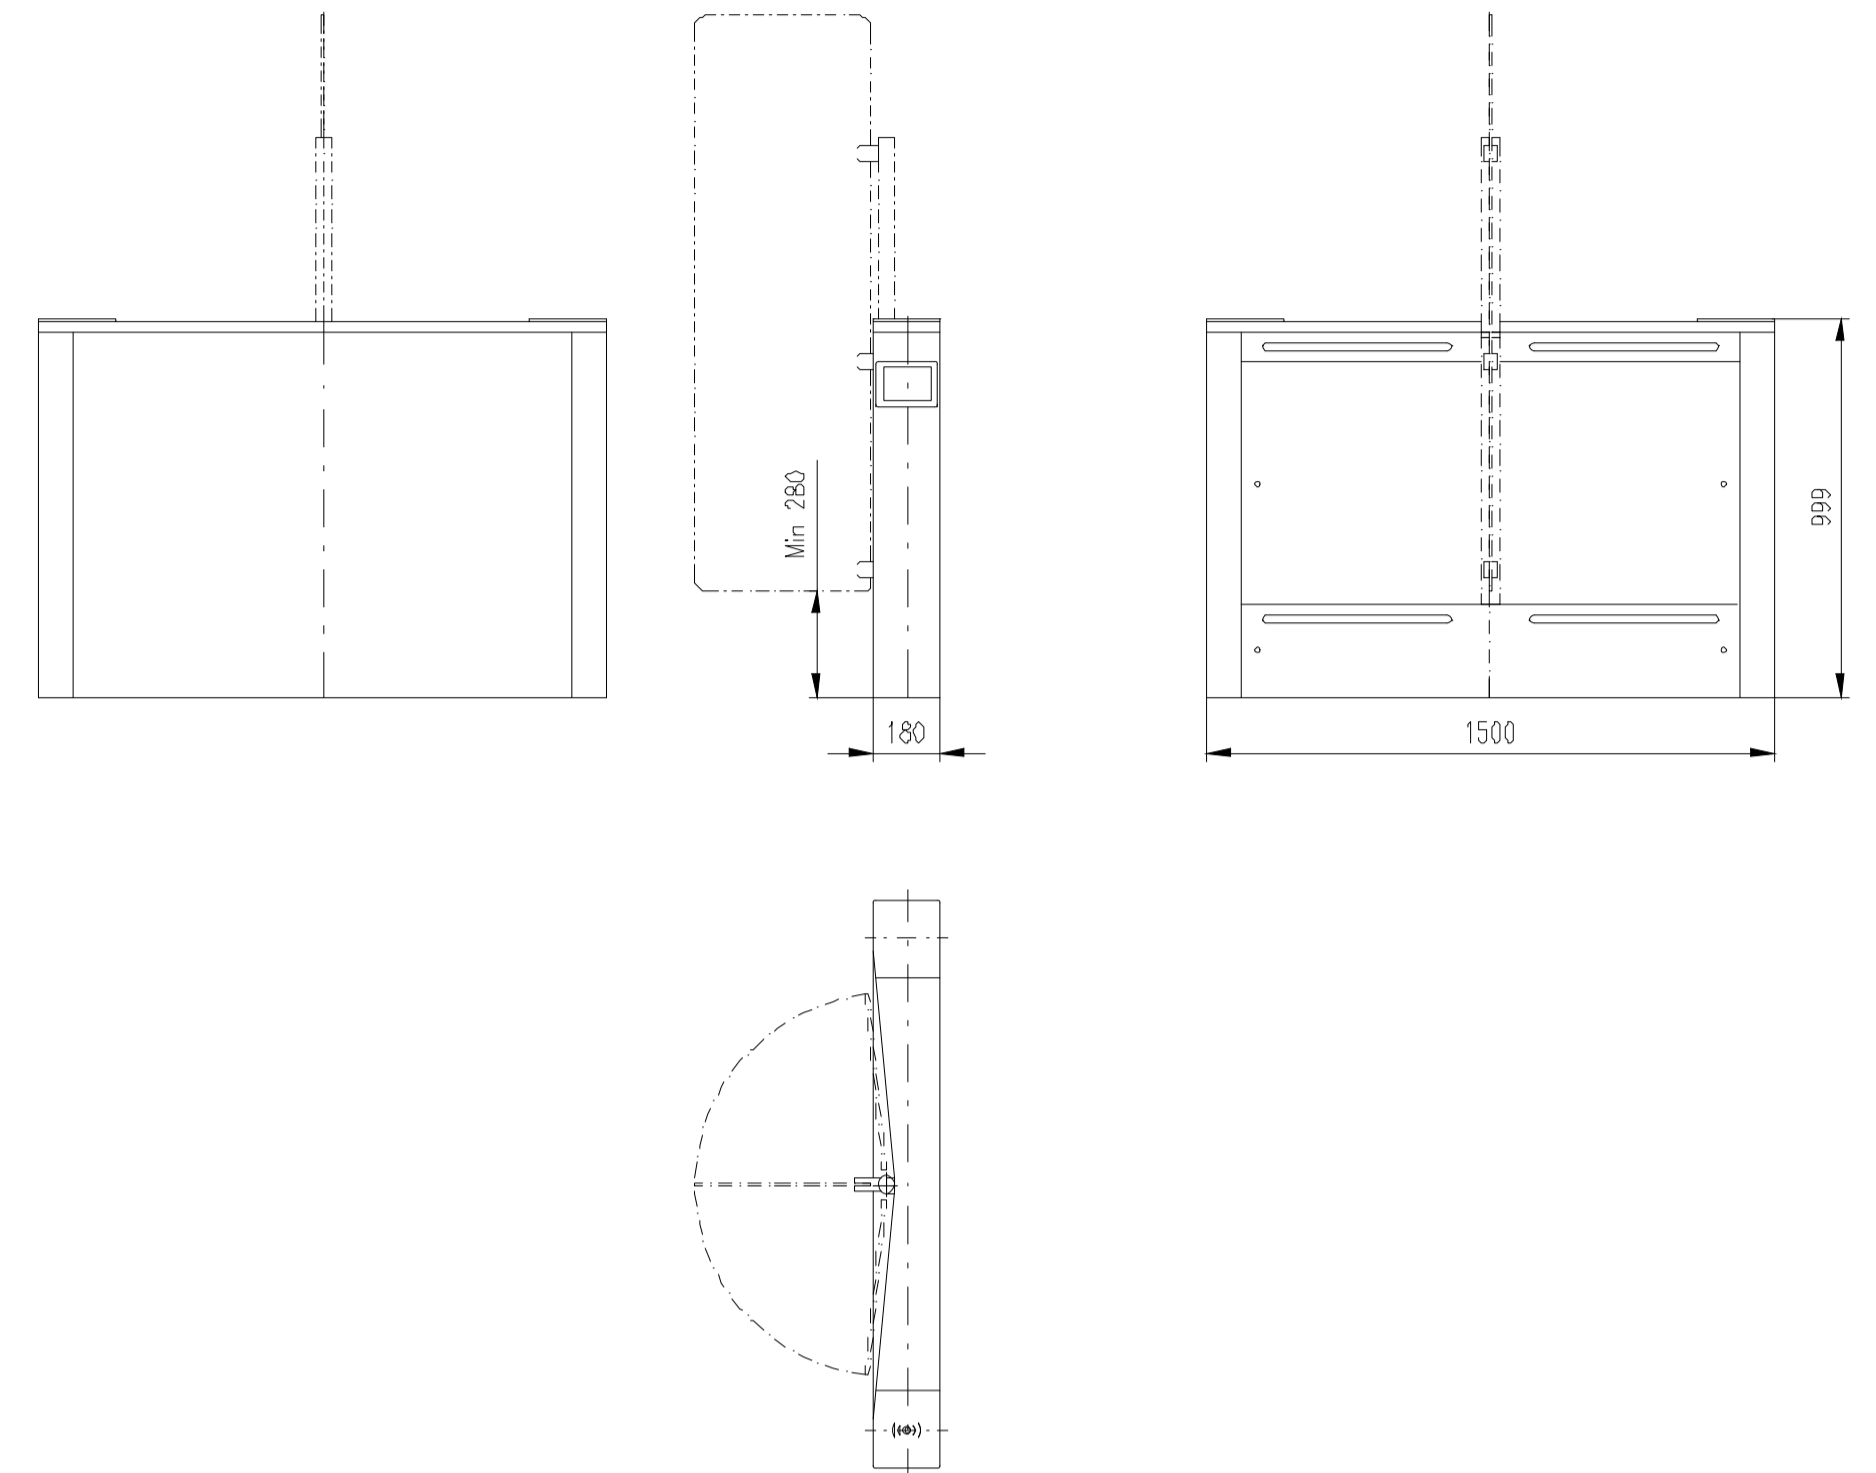

Turnstile: EasyGate-SPT-R-S-1W (Top-Stainless Steel)