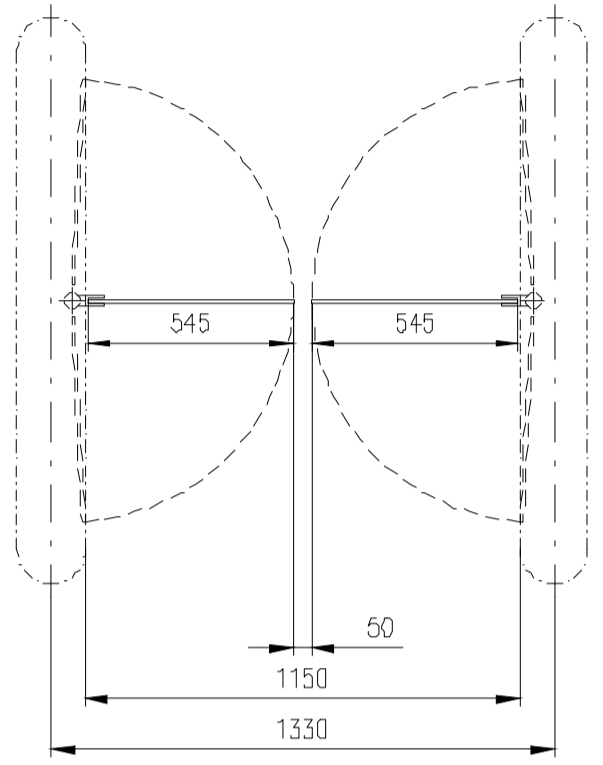

Passage width=550
(single-wing variant)

Passage width=600
(single-wing variant)

Passage width=550

Passage width=650

Passage width=750

Passage width=850

Passage width=920

Passage width=950

Passage width=1050

Passage width=1150

Design of turnstiles: EASYGATE-SPD-R (selection of passage width) – Only for infill glass panel !

Passage width=550
(single-wing variant)

Passage width=600
(single-wing variant)

Passage width=550

Passage width=650

Passage width=750

Passage width=850

Passage width=920

Passage width=950

Passage width=1050

Passage width=1150