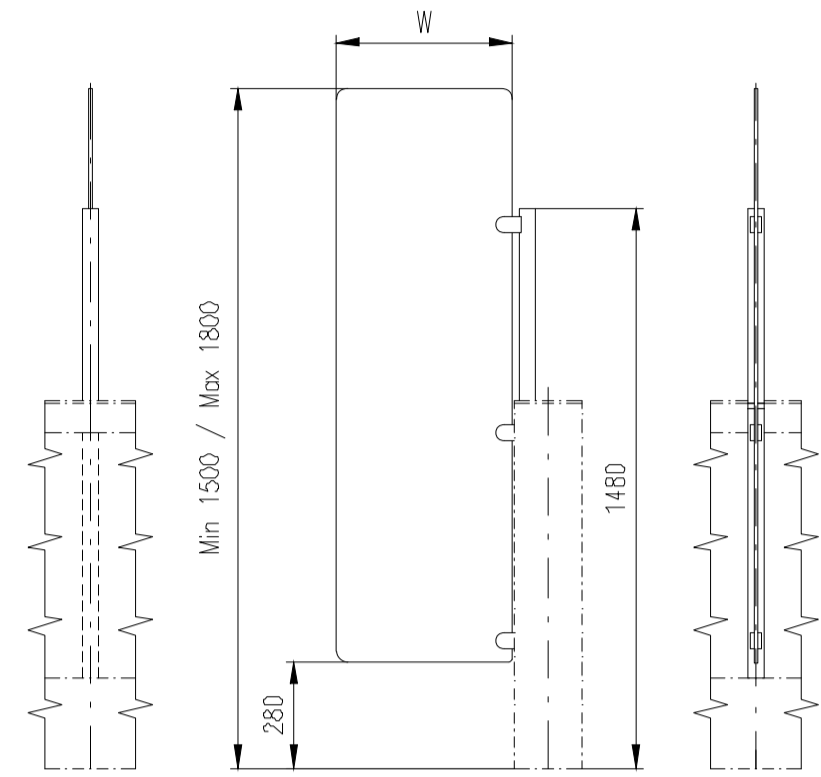

Passage width=920

Passage width=950

Passage width=1050

Design of turnstiles: EASYGATE-SPT (selection heights wings)

Standard wings (Top - Glass)

Standard wings (Top - Stainless Steel)

Height=1500-1800

Height=1200-1400

Height=975-1200

Height=1500-1800

Height=1200-1400

Height=999-1200

Wing Light (Top - Glass)

Height=1500 (Wing Light)

Height=1400 (Wing Light)

Height=1300 (Wing Light)

Height=1200 (Wing Light)

Height=1100 (Wing Light)

Height=975 (Wing Light)

Wing Light (Top - Stainless Steel)

Height=1500 (Wing Light)

Height=1400 (Wing Light)

Height=1300 (Wing Light)

Height=1200 (Wing Light)