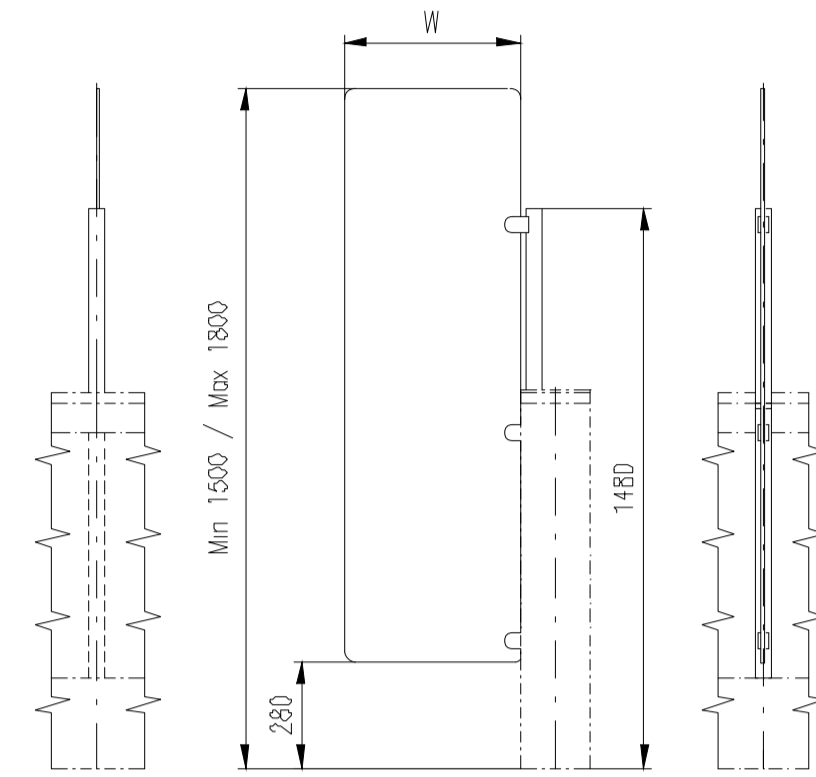

Passage width=920

Passage width=950

Passage width=1050

Design of turnstiles: EASYGATE-SPT (selection heights wings)

Standard wings (Top - Glass)

Standard wings (Top - Stainless Steel)

Height=1500-1800

Height=1200-1400

Height=975-1200

Height=1500-1800

Height=1200-1400

Height=999-1200

Wing Light (Top - Glass)

Height=1500 (Wing Light)

Height=1400 (Wing Light)

Height=1300 (Wing Light)

Height=1200 (Wing Light)

Height=1100 (Wing Light)

Height=975 (Wing Light)

Wing Light (Top - Stainless Steel)

Height=1500 (Wing Light)

Height=1400 (Wing Light)

Height=1300 (Wing Light)

Height=1200 (Wing Light)