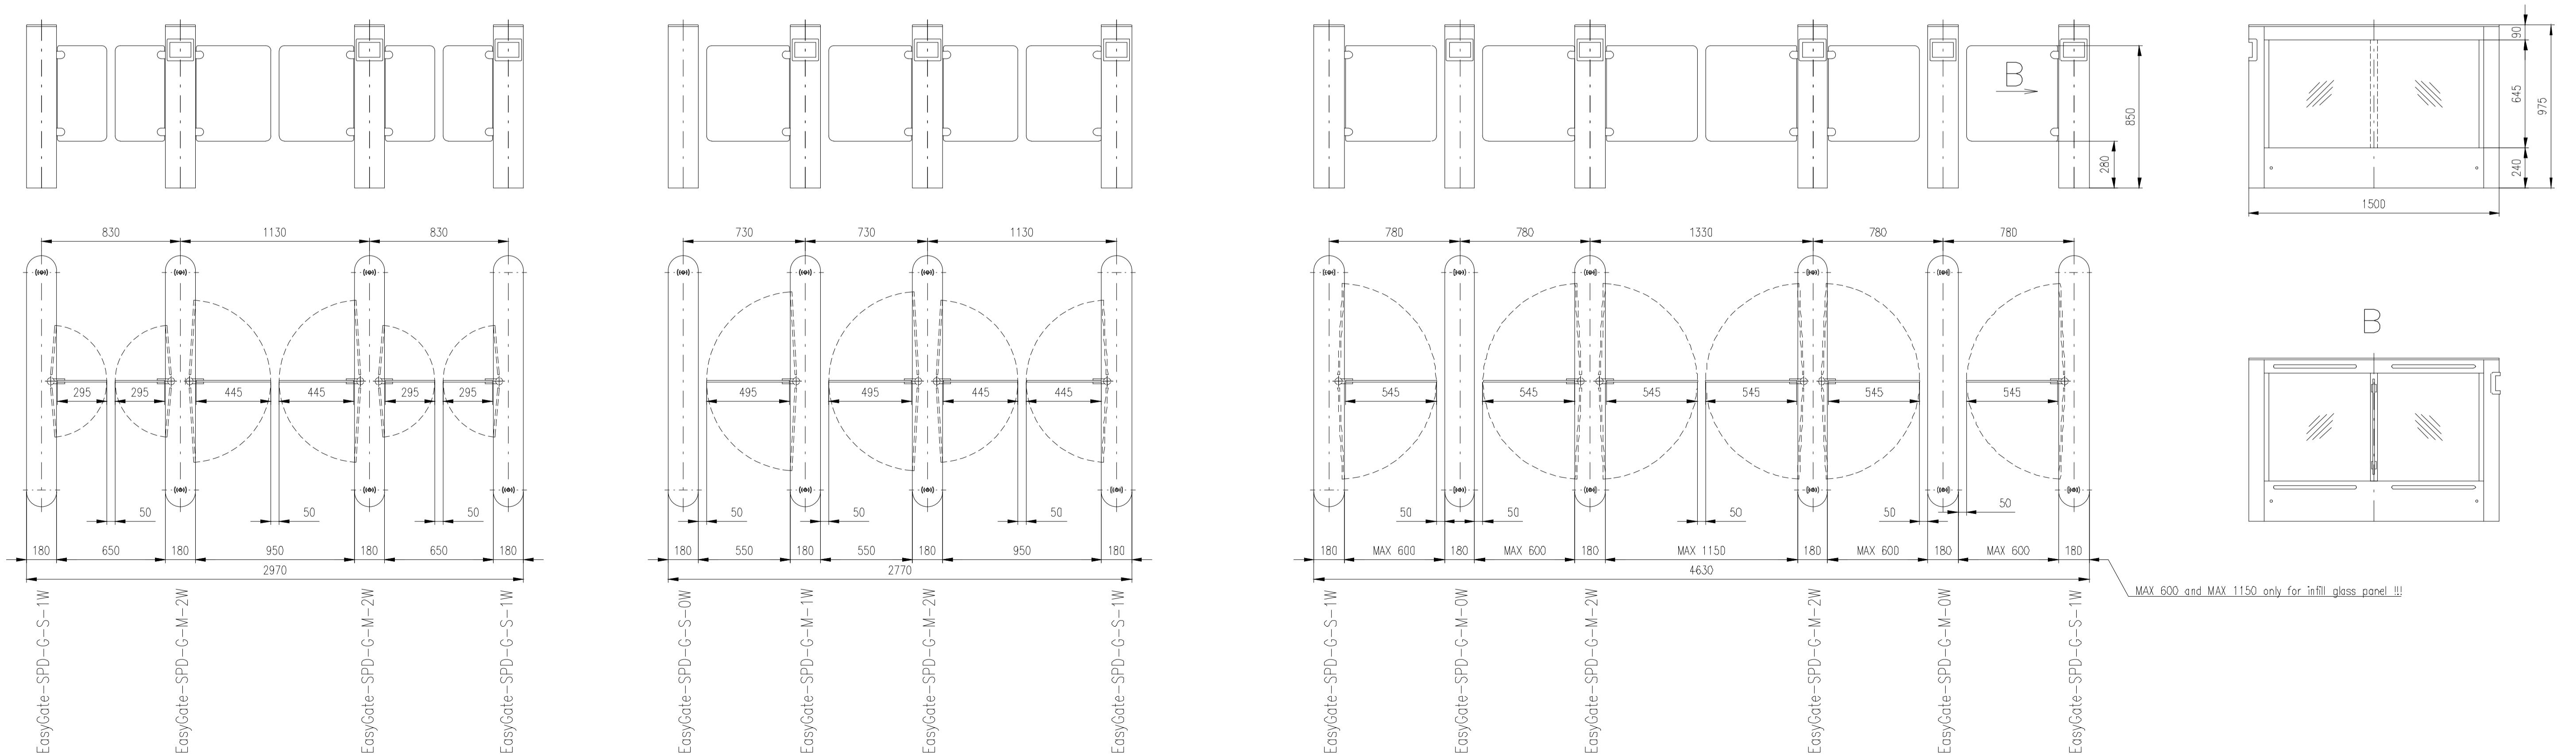

Design of turnstiles: EASYGATE-SPT-G (Example of installation)

Design of turnstiles: EASYGATE-SPD-G (Example of installation)

Design of turnstiles: EASYGATE-SPT-R (Example of installation)

Design of turnstiles: EASYGATE-SPD-R (Example of installation)

Design of turnstiles: EASYGATE-SPT-G and SPD-G (selection of passage width)

Passage width=550
(single-wing variant)

Passage width=550

Passage width=650

Passage width=750

Passage width=850

Passage width=920

Passage width=950

Passage width=1050

Design of turnstiles: EASYGATE-SPT-R and SPD-R (selection of passage width)

Passage width=550
(single-wing variant)

Passage width=550

Passage width=650

Passage width=750

Passage width=850

Passage width=920

Passage width=950

Passage width=1050

Design of turnstiles: EASYGATE-SPT (selection heights wings)

Standard wings (Top - Glass)

Standard wings (Top - Stainless Steel)

Height=1500-1800

Height=1200-1400