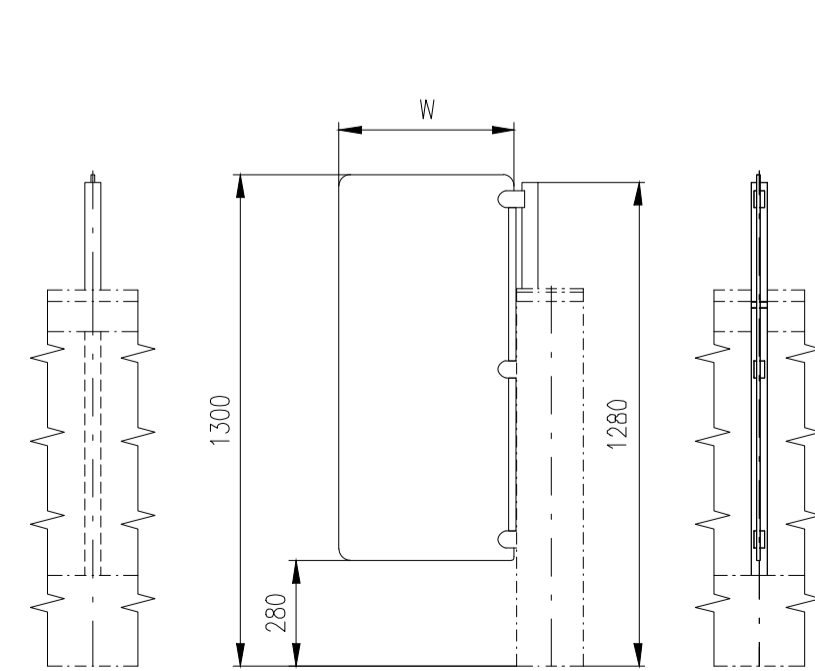

Passage width=920

Passage width=950

Passage width=1050

Design of turnstiles: EASYGATE-SPT (selection heights wings)

Standard wings (Top - Glass)

Standard wings (Top - Stainless Steel)

Height=1500-1800

Height=1200-1400

Height=975-1200

Height=1500-1800

Height=1200-1400

Height=999-1200

Wing Light (Top - Glass)

Height=1500 (Wing Light)

Height=1400 (Wing Light)

Height=1300 (Wing Light)

Height=1200 (Wing Light)

Height=1100 (Wing Light)

Height=975 (Wing Light)

Wing Light (Top - Stainless Steel)

Height=1500 (Wing Light)

Height=1400 (Wing Light)

Height=1300 (Wing Light)

Height=1200 (Wing Light)

Height=1100 (Wing Light)

Height=999 (Wing Light)

Design of turnstiles: EASYGATE-SPT (Top - Glass) (selection heights wings - Hinge and Wing Light capping)

<p>Height=1800 (Hinge and Wing Light capping)</p>	<p>Height=1700 (Hinge and Wing Light capping)</p>	<p>Height=1600 (Hinge and Wing Light capping)</p>	<p>Height=1500 (Hinge and Wing Light capping)</p>	<p>Height=1400 (Hinge and Wing Light capping)</p>
<p>Height=1300 (Hinge and Wing Light capping)</p>	<p>Height=1200 (Hinge and Wing Light capping)</p>	<p>Height=1100 (Hinge and Wing Light capping)</p>	<p>Height=975 (Hinge and Wing Light capping)</p>	<p>EasyGate-SPD (Hinge and Wing Light capping)</p>