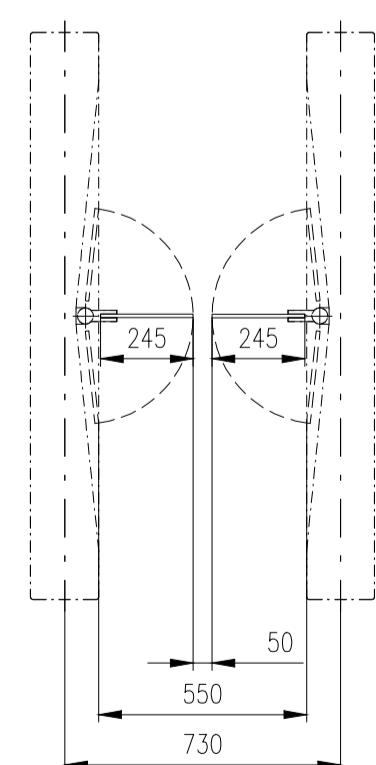

Passage width=550
(single-wing variant)

Passage width=600
(single-wing variant)

Passage width=550

Passage width=650

Passage width=750

Passage width=850

Passage width=920

Passage width=950

Passage width=1050

Passage width=1150

Design of turnstiles: EASYGATE-SPD-R (selection of passage width) – Only for infill glass panel !

Passage width=550
(single-wing variant)

Passage width=600
(single-wing variant)

Passage width=550

Passage width=650

Passage width=750

Passage width=850

Passage width=920

Passage width=950

Passage width=1050

Passage width=1150