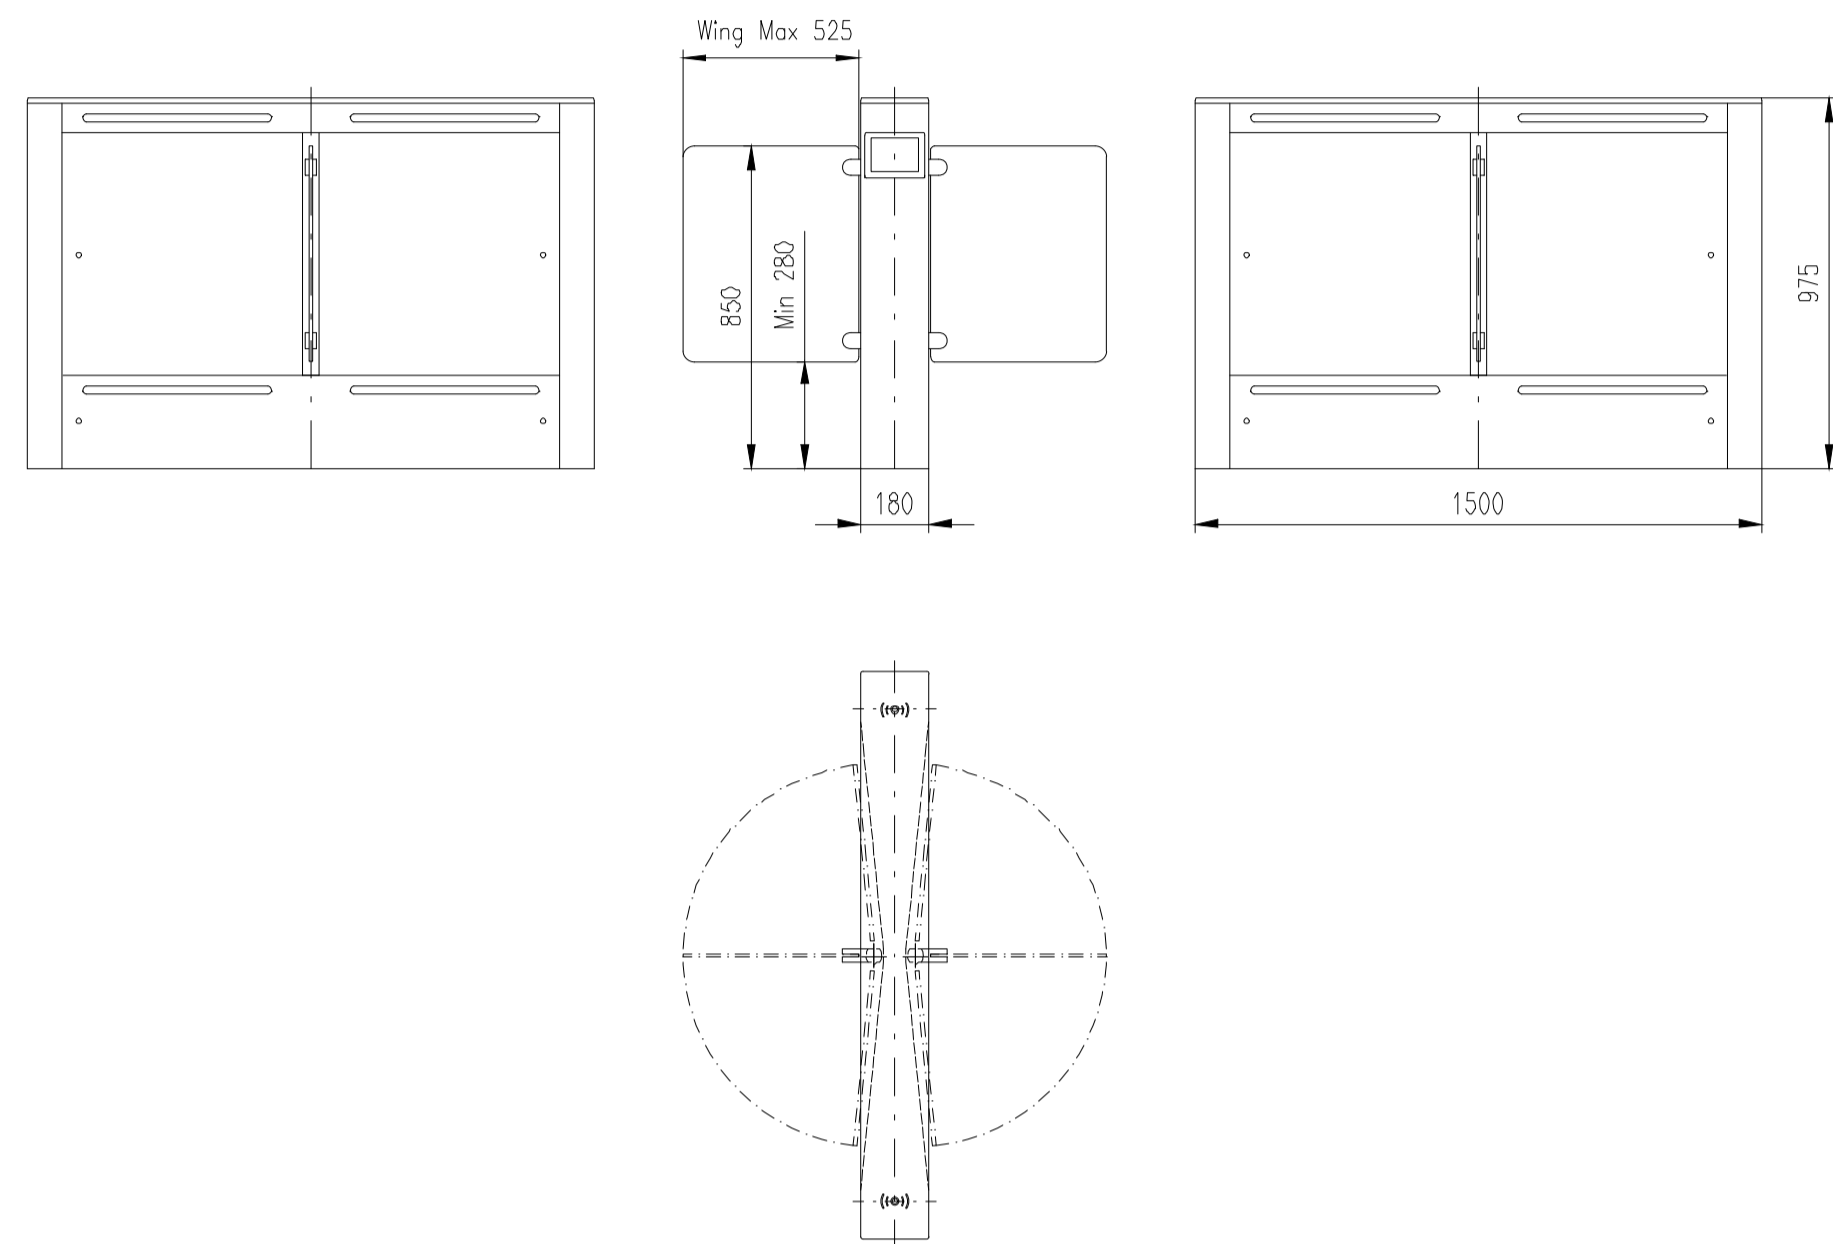

Turnstile: EasyGate-SPD-R-M-1W (Top-Glass)

Turnstile: EasyGate-SPD-R-S-1W (Top-Glass)

Turnstile: EasyGate-SPD-R-M-2W (Top-Stainless Steel)

Turnstile: EasyGate-SPD-R-M-1W (Top-Stainless Steel)

Turnstile: EasyGate-SPD-R-S-1W (Top-Stainless Steel)

Design of turnstiles: EASYGATE-SPD-R(Wing: toughened glass 10mm/for heights wings 850mm/side panels: solid stainless steel)

TUEGA

DATE	SCALE	FORMAT
March 2017	1:20	A1

Turnstile: EasyGate-SPD-R-M-2W (Top-Glass)