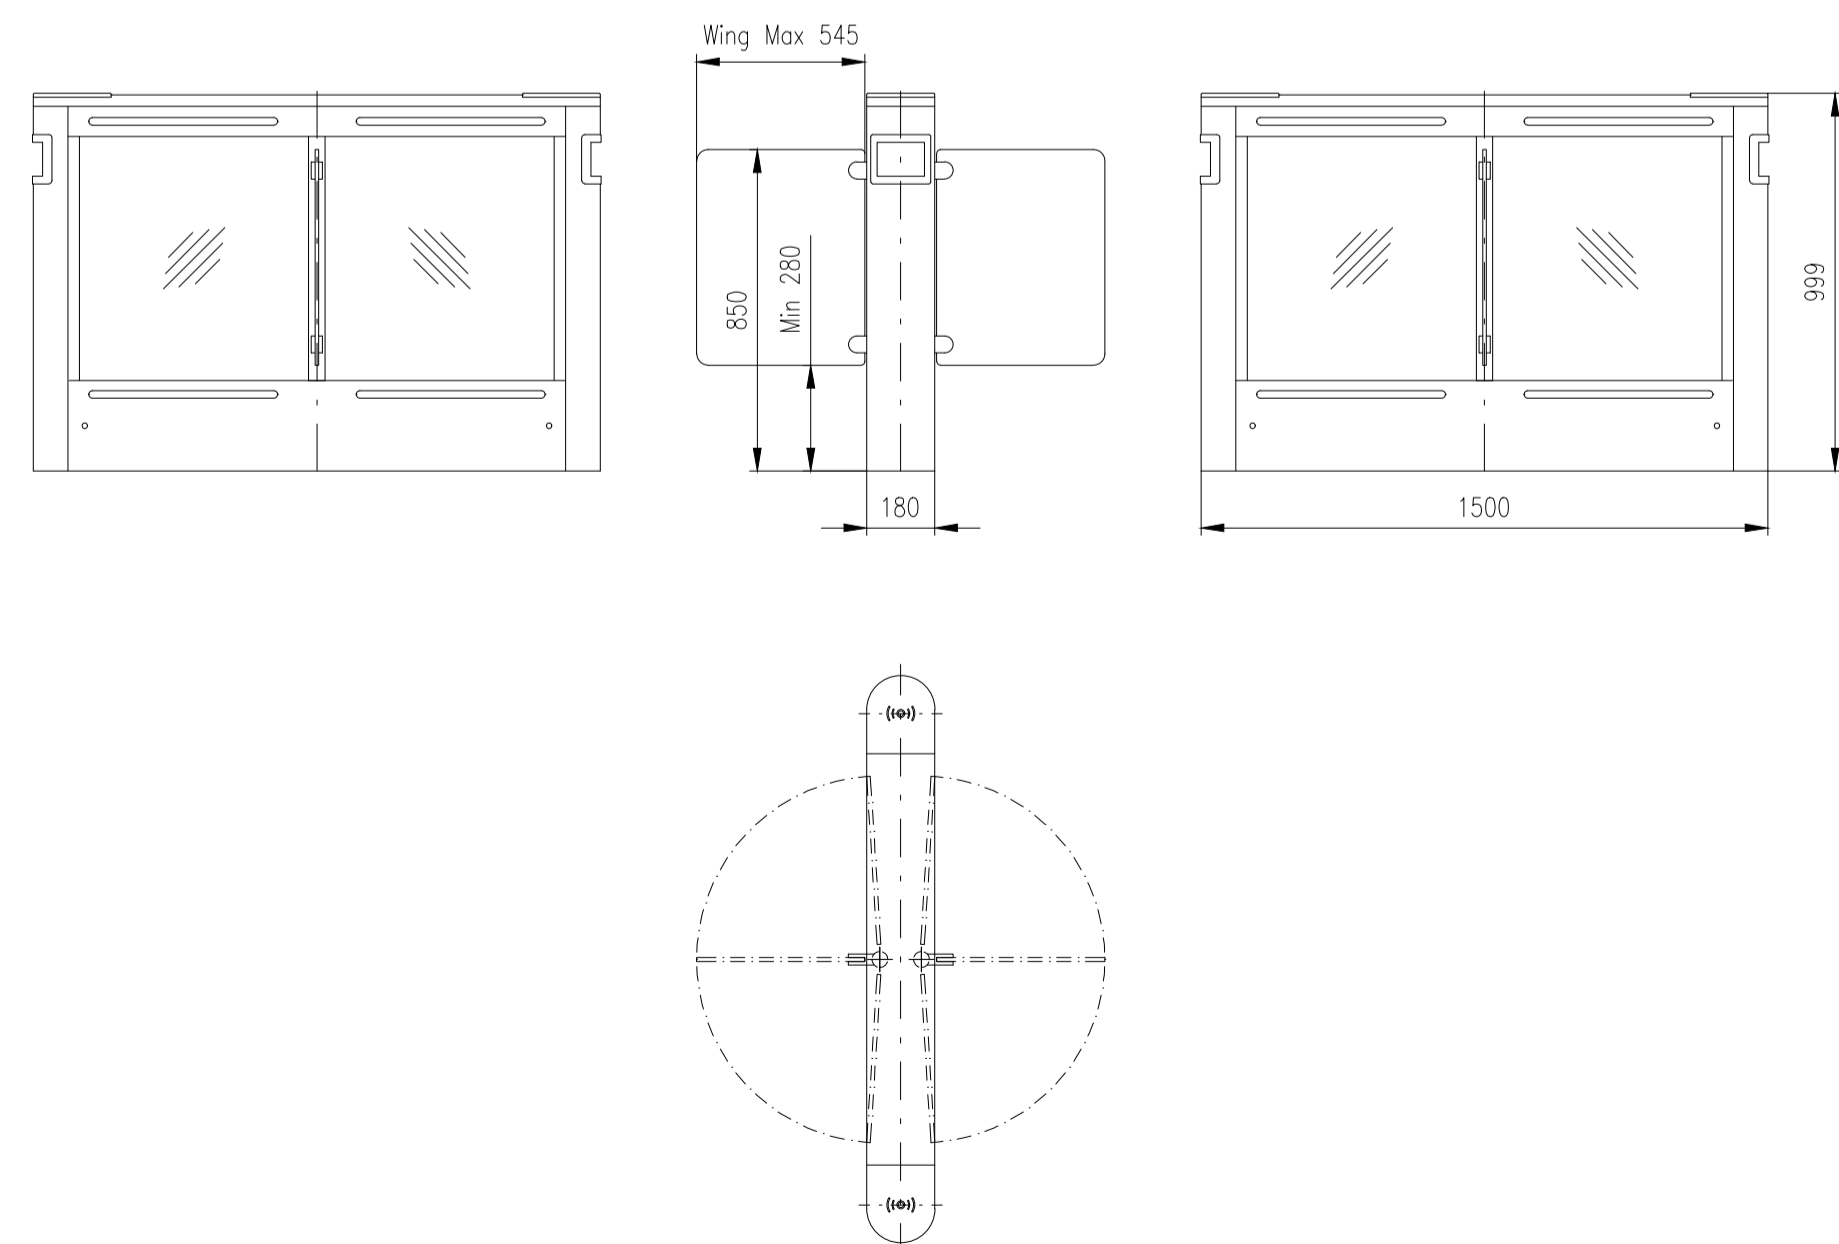

Design of turnstiles: EASYGATE-SPD-G (Wing: toughened glass 10mm/for heights wings 850mm/side panels: solid stainless steel)

TUEGA

DATE	SCALE	FORMAT
March 2017	1:20	A1

Turnstile: EasyGate-SPD-G-M-2W (Top-Glass)