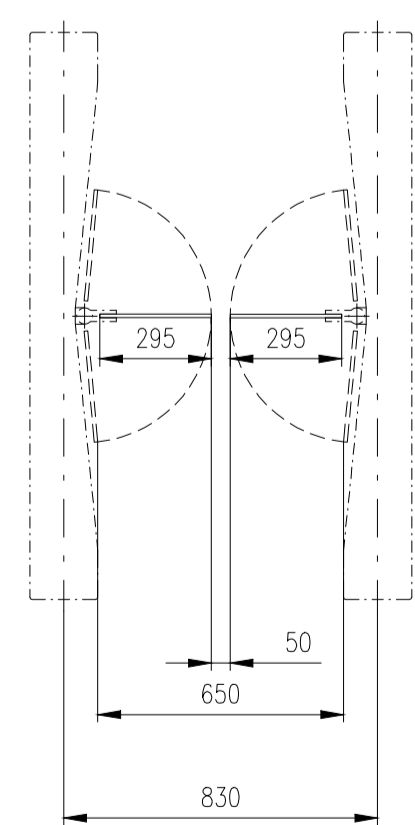

Design of turnstiles: EASYGATE-SPT-G and SPD-G (selection of passage width)

Passage width=550
(single-wing variant)

Passage width=550

Passage width=650

Passage width=750

Passage width=850

Passage width=920

Passage width=950

Passage width=1050

Design of turnstiles: EASYGATE-SPT-R and SPD-R (selection of passage width)

Passage width=550
(single-wing variant)

Passage width=550

Passage width=650

Passage width=750

Passage width=850

Passage width=920

Passage width=950

Passage width=1050

Design of turnstiles: EASYGATE-SPT (selection heights wings)

Standard wings (Top - Glass)

Standard wings (Top - Stainless Steel)

Height=1500-1800

Height=1200-1400

Height=975-1200

Height=1500-1800

Height=1200-1400

Height=999-1200

Wing Light (Top - Glass)

Height=1500 (Wing Light)

Height=1400 (Wing Light)

Height=1300 (Wing Light)