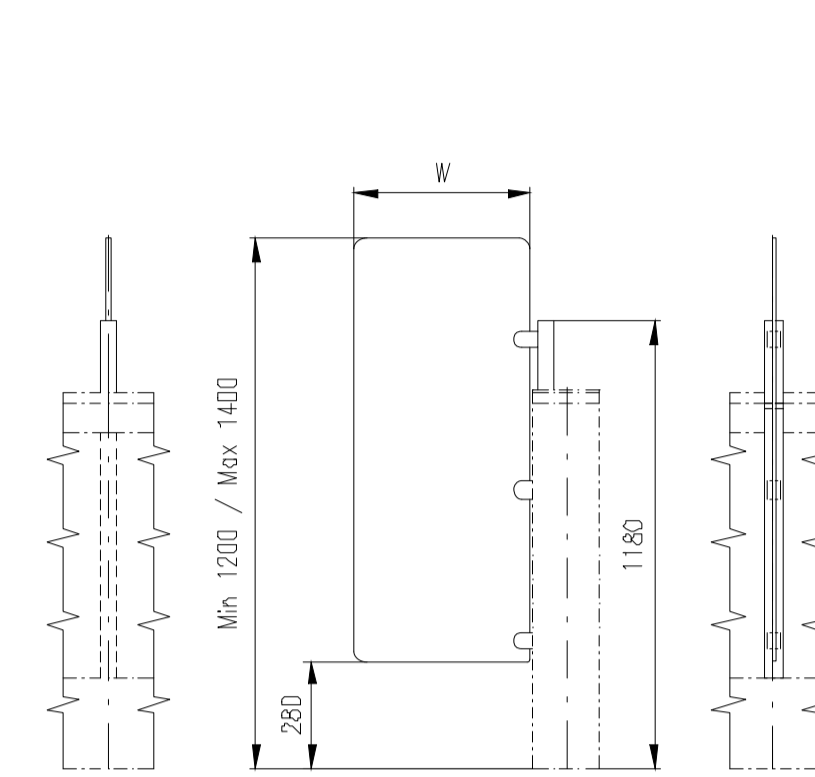

Passage width=920

Passage width=950

Passage width=1050

Design of turnstiles: EASYGATE-SPT (selection heights wings)

Standard wings (Top - Glass)

Standard wings (Top - Stainless Steel)

Height=1500-1800

Height=1200-1400

Height=975-1200

Height=1500-1800

Height=1200-1400

Height=999-1200

Wing Light (Top - Glass)

Height=1500 (Wing Light)

Height=1400 (Wing Light)

Height=1300 (Wing Light)

Height=1200 (Wing Light)

Height=1100 (Wing Light)

Height=975 (Wing Light)

Wing Light (Top - Stainless Steel)

Height=1500 (Wing Light)

Height=1400 (Wing Light)

Height=1300 (Wing Light)

Height=1200 (Wing Light)