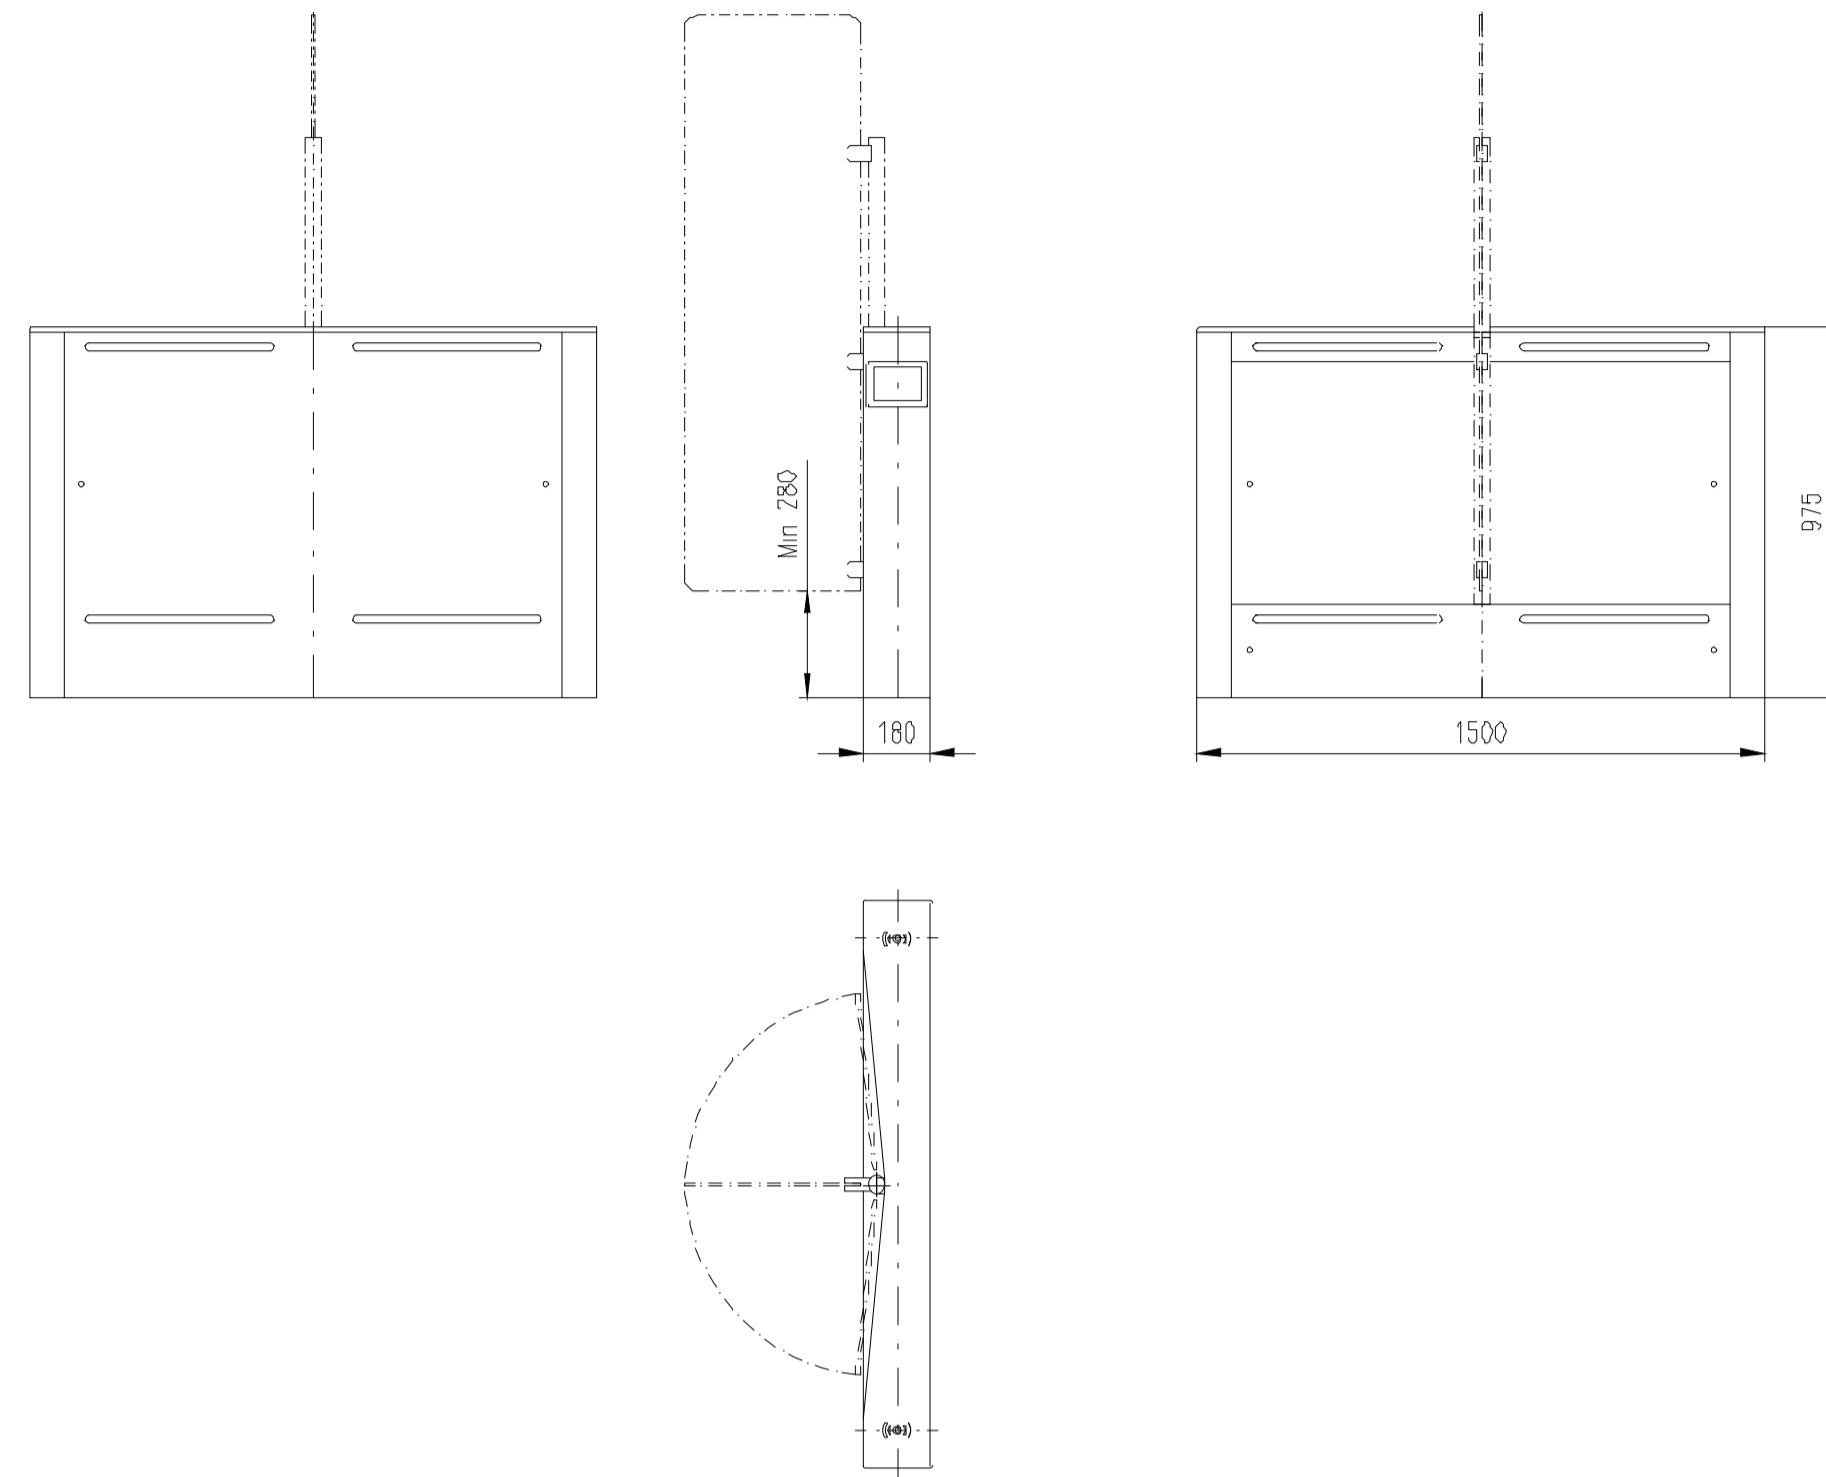

Turnstile: EasyGate-SPT-R-M-1W (Top-Glass)