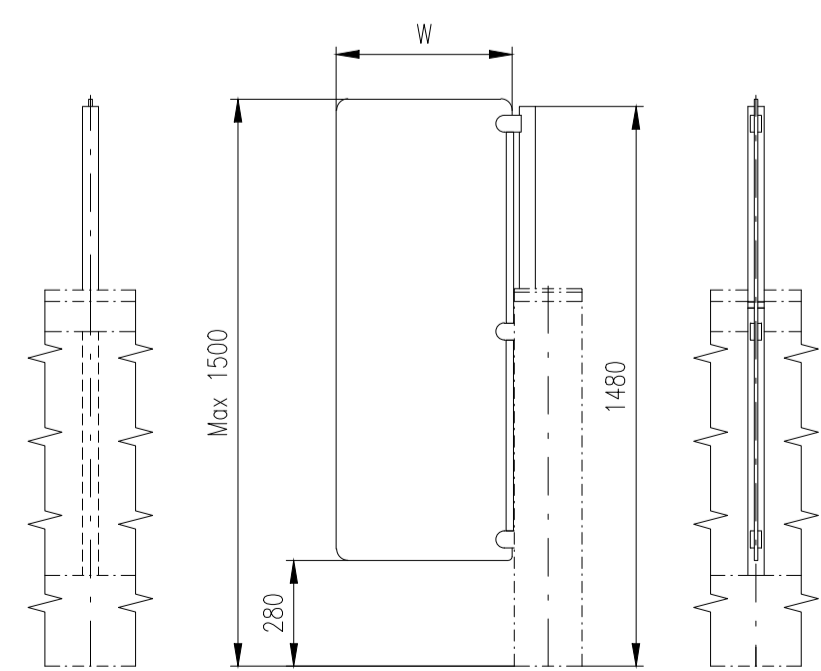

Passage width=920

Passage width=950

Passage width=1050

Design of turnstiles: EASYGATE-SPT (selection heights wings)

Standard wings (Top - Glass)

Standard wings (Top - Stainless Steel)

Height=1500-1800

Height=1200-1400

Height=975-1200

Height=1500-1800

Height=1200-1400

Height=999-1200

Wing Light (Top - Glass)

Height=1500 (Wing Light)

Height=1400 (Wing Light)

Height=1300 (Wing Light)

Height=1200 (Wing Light)

Height=1100 (Wing Light)

Height=975 (Wing Light)

Wing Light (Top - Stainless Steel)

Height=1500 (Wing Light)

Height=1400 (Wing Light)

Height=1300 (Wing Light)

Height=1200 (Wing Light)

Height=1100 (Wing Light)

Height=999 (Wing Light)

Design of turnstiles: EASYGATE-SPT (Top - Glass) (selection heights wings - Hinge and Wing Light capping)

<p>Height=1800 (Hinge and Wing Light capping)</p>	<p>Height=1700 (Hinge and Wing Light capping)</p>	<p>Height=1600 (Hinge and Wing Light capping)</p>	<p>Height=1500 (Hinge and Wing Light capping)</p>	<p>Height=1400 (Hinge and Wing Light capping)</p>
<p>Height=1300 (Hinge and Wing Light capping)</p>	<p>Height=1200 (Hinge and Wing Light capping)</p>	<p>Height=1100 (Hinge and Wing Light capping)</p>	<p>Height=975 (Hinge and Wing Light capping)</p>	<p>EasyGate-SPD (Hinge and Wing Light capping)</p>