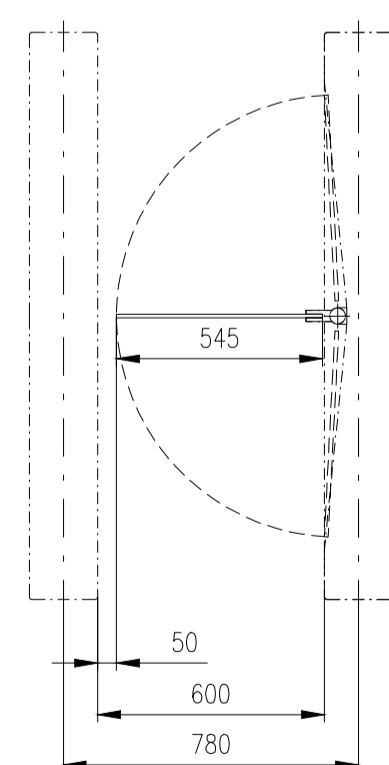

Passage width=550
(single-wing variant)

Passage width=600
(single-wing variant)

Passage width=550

Passage width=650

Passage width=750

Passage width=850

Passage width=920

Passage width=950

Passage width=1050

Passage width=1150

Design of turnstiles: EASYGATE-SPD-R (selection of passage width) – Only for infill glass panel !

Passage width=550
(single-wing variant)

Passage width=600
(single-wing variant)

Passage width=550

Passage width=650

Passage width=750

Passage width=850

Passage width=920

Passage width=950

Passage width=1050

Passage width=1150