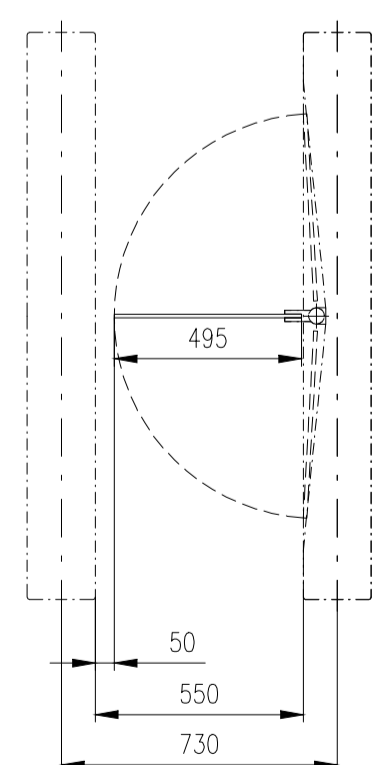

Passage width=550
(single-wing variant)

Passage width=600
(single-wing variant)

Passage width=550

Passage width=650

Passage width=750

Passage width=850

Passage width=920

Passage width=950

Passage width=1050

Passage width=1150

Design of turnstiles: EASYGATE-SPD-R (selection of passage width) – Only for infill glass panel !

Passage width=550
(single-wing variant)

Passage width=600
(single-wing variant)

Passage width=550

Passage width=650

Passage width=750

Passage width=850

Passage width=920

Passage width=950

Passage width=1050

Passage width=1150