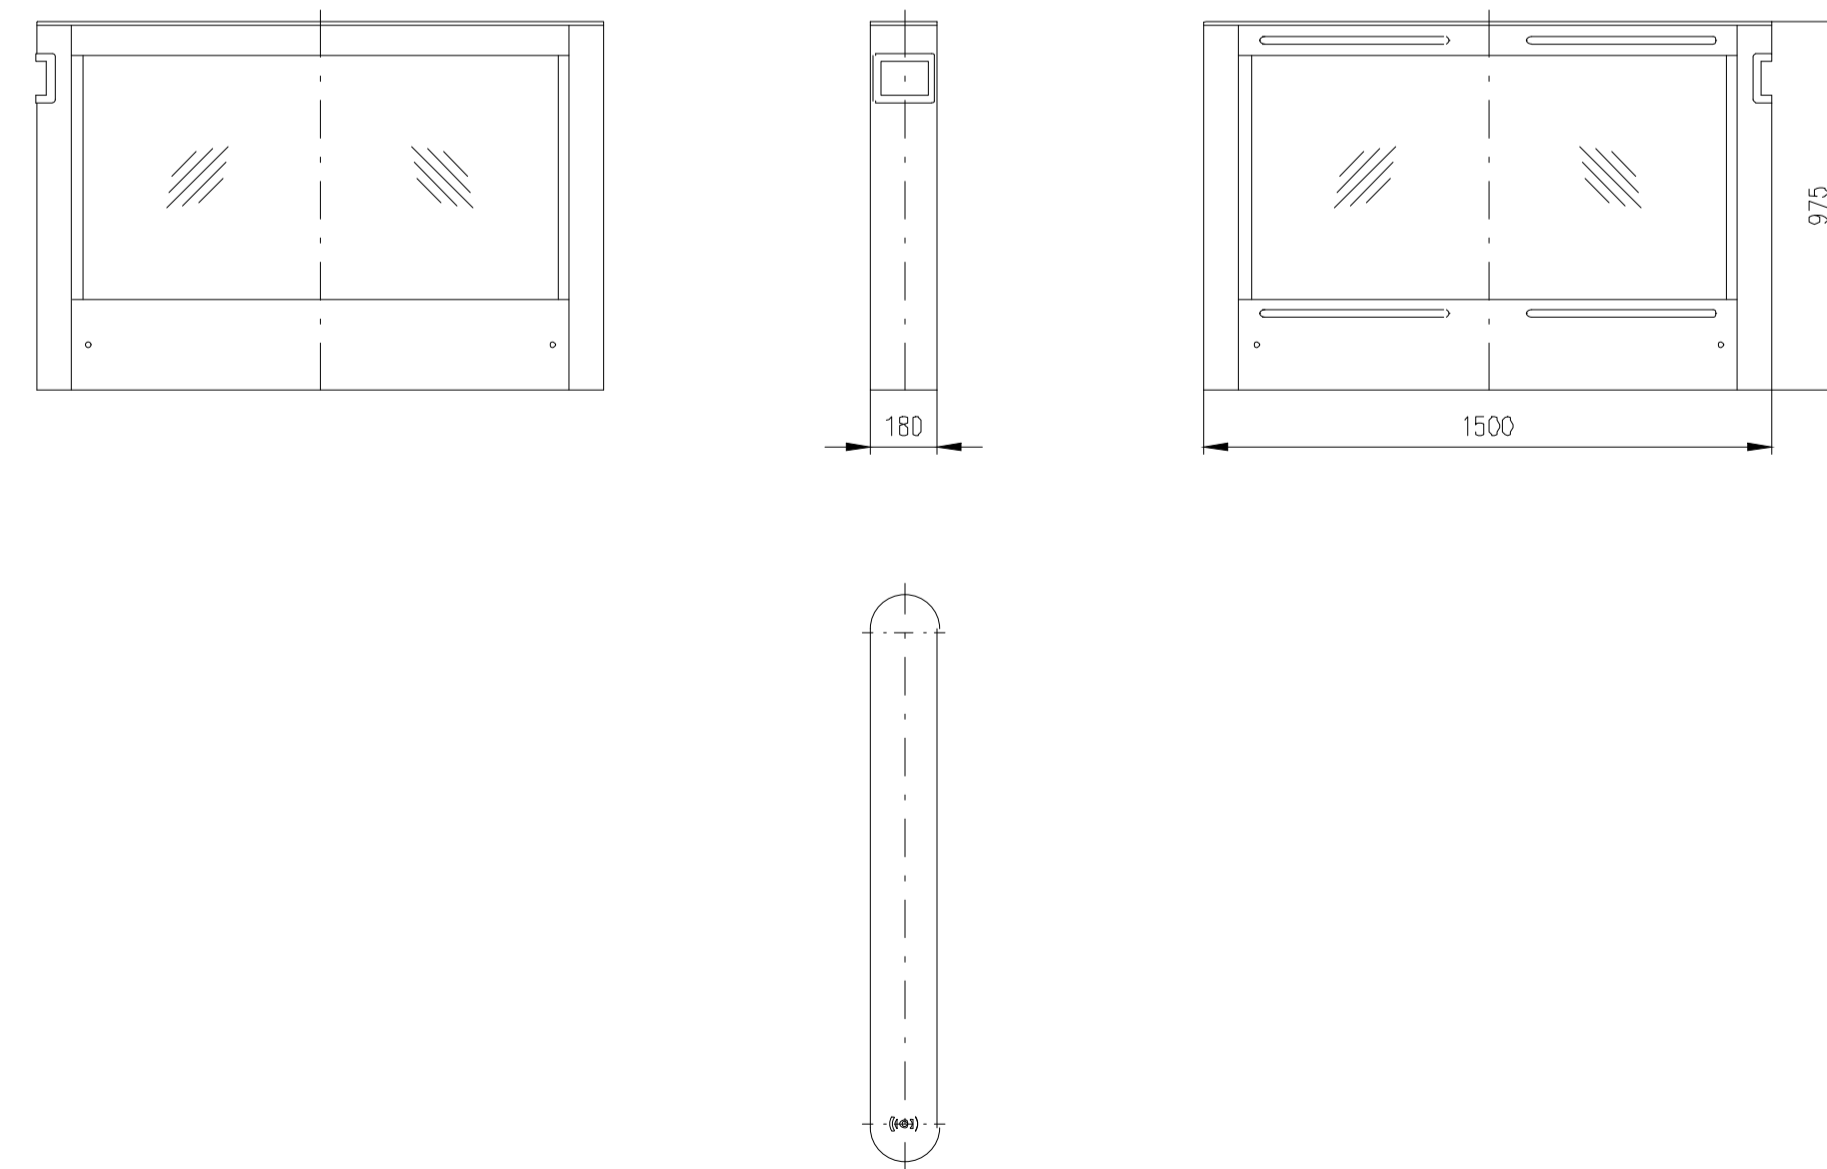

Turnstile: EasyGate-SPT-G-S-OW (Top-Glass)
EasyGate-SPD-G-S-OW (Top-Glass) ✖