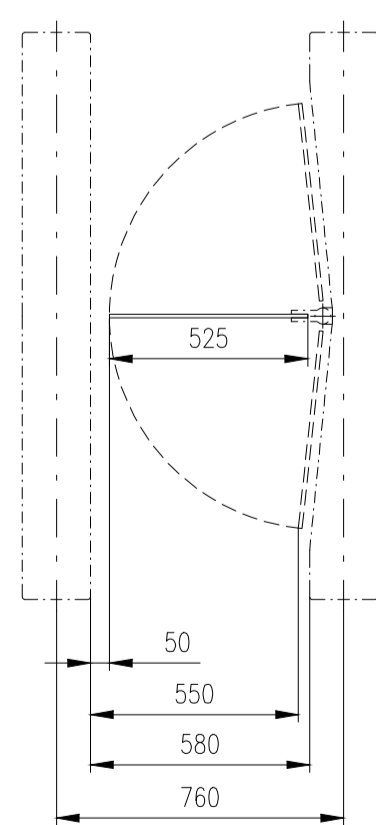

Design of turnstiles: EASYGATE-SPT-G and SPD-G (selection of passage width)

Passage width=550
(single-wing variant)

Passage width=550

Passage width=650

Passage width=750

Passage width=850

Passage width=920

Passage width=950

Passage width=1050

Design of turnstiles: EASYGATE-SPT-R and SPD-R (selection of passage width)

Passage width=550
(single-wing variant)

Passage width=550

Passage width=650

Passage width=750

Passage width=850

Passage width=920

Passage width=950

Passage width=1050

Design of turnstiles: EASYGATE-SPT (selection heights wings)

Standard wings (Top - Glass)

Standard wings (Top - Stainless Steel)

Height=1500-1800

Height=1200-1400

Height=975-1200

Height=1500-1800

Height=1200-1400

Height=999-1200

Wing Light (Top - Glass)

Height=1500 (Wing Light)

Height=1400 (Wing Light)

Height=1300 (Wing Light)