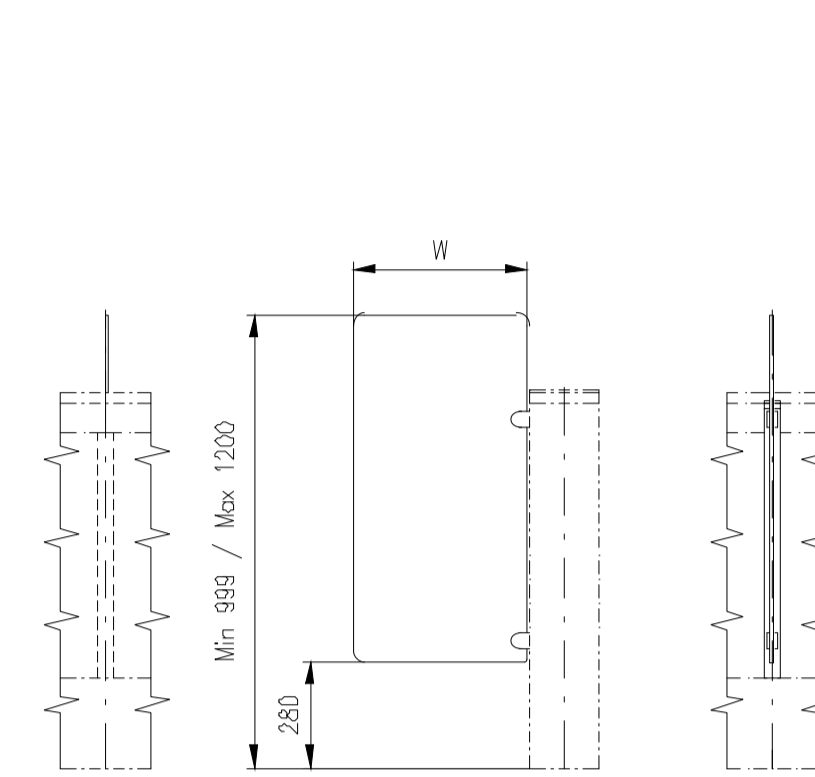

Passage width=920

Passage width=950

Passage width=1050

Design of turnstiles: EASYGATE-SPT (selection heights wings)

Standard wings (Top - Glass)

Standard wings (Top - Stainless Steel)

Height=1500-1800

Height=1200-1400

Height=975-1200

Height=1500-1800

Height=1200-1400

Height=999-1200

Wing Light (Top - Glass)

Height=1500 (Wing Light)

Height=1400 (Wing Light)

Height=1300 (Wing Light)

Height=1200 (Wing Light)

Height=1100 (Wing Light)

Height=975 (Wing Light)

Wing Light (Top - Stainless Steel)

Height=1500 (Wing Light)

Height=1400 (Wing Light)

Height=1300 (Wing Light)

Height=1200 (Wing Light)