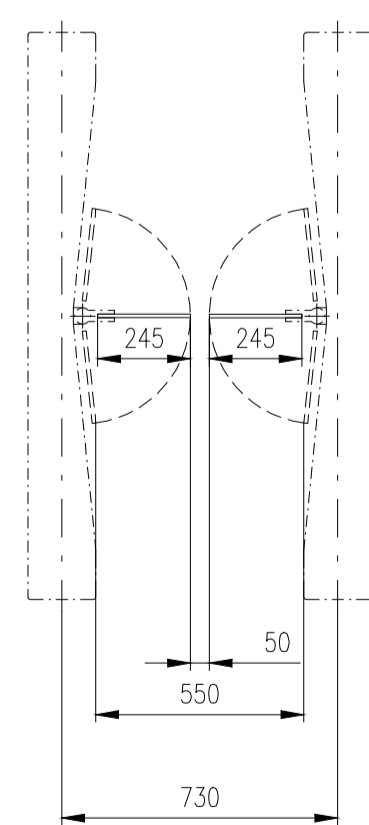

Design of turnstiles: EASYGATE-SPT-G and SPD-G (selection of passage width)

Passage width=550
(single-wing variant)

Passage width=550

Passage width=650

Passage width=750

Passage width=850

Passage width=920

Passage width=950

Passage width=1050

Design of turnstiles: EASYGATE-SPT-R and SPD-R (selection of passage width)

Passage width=550
(single-wing variant)

Passage width=550

Passage width=650

Passage width=750

Passage width=850

Passage width=920

Passage width=950

Passage width=1050

Design of turnstiles: EASYGATE-SPT (selection heights wings)

Standard wings (Top - Glass)

Standard wings (Top - Stainless Steel)

Height=1500-1800

Height=1200-1400

Height=975-1200

Height=1500-1800

Height=1200-1400

Height=999-1200

Wing Light (Top - Glass)

Height=1500 (Wing Light)

Height=1400 (Wing Light)

Height=1300 (Wing Light)