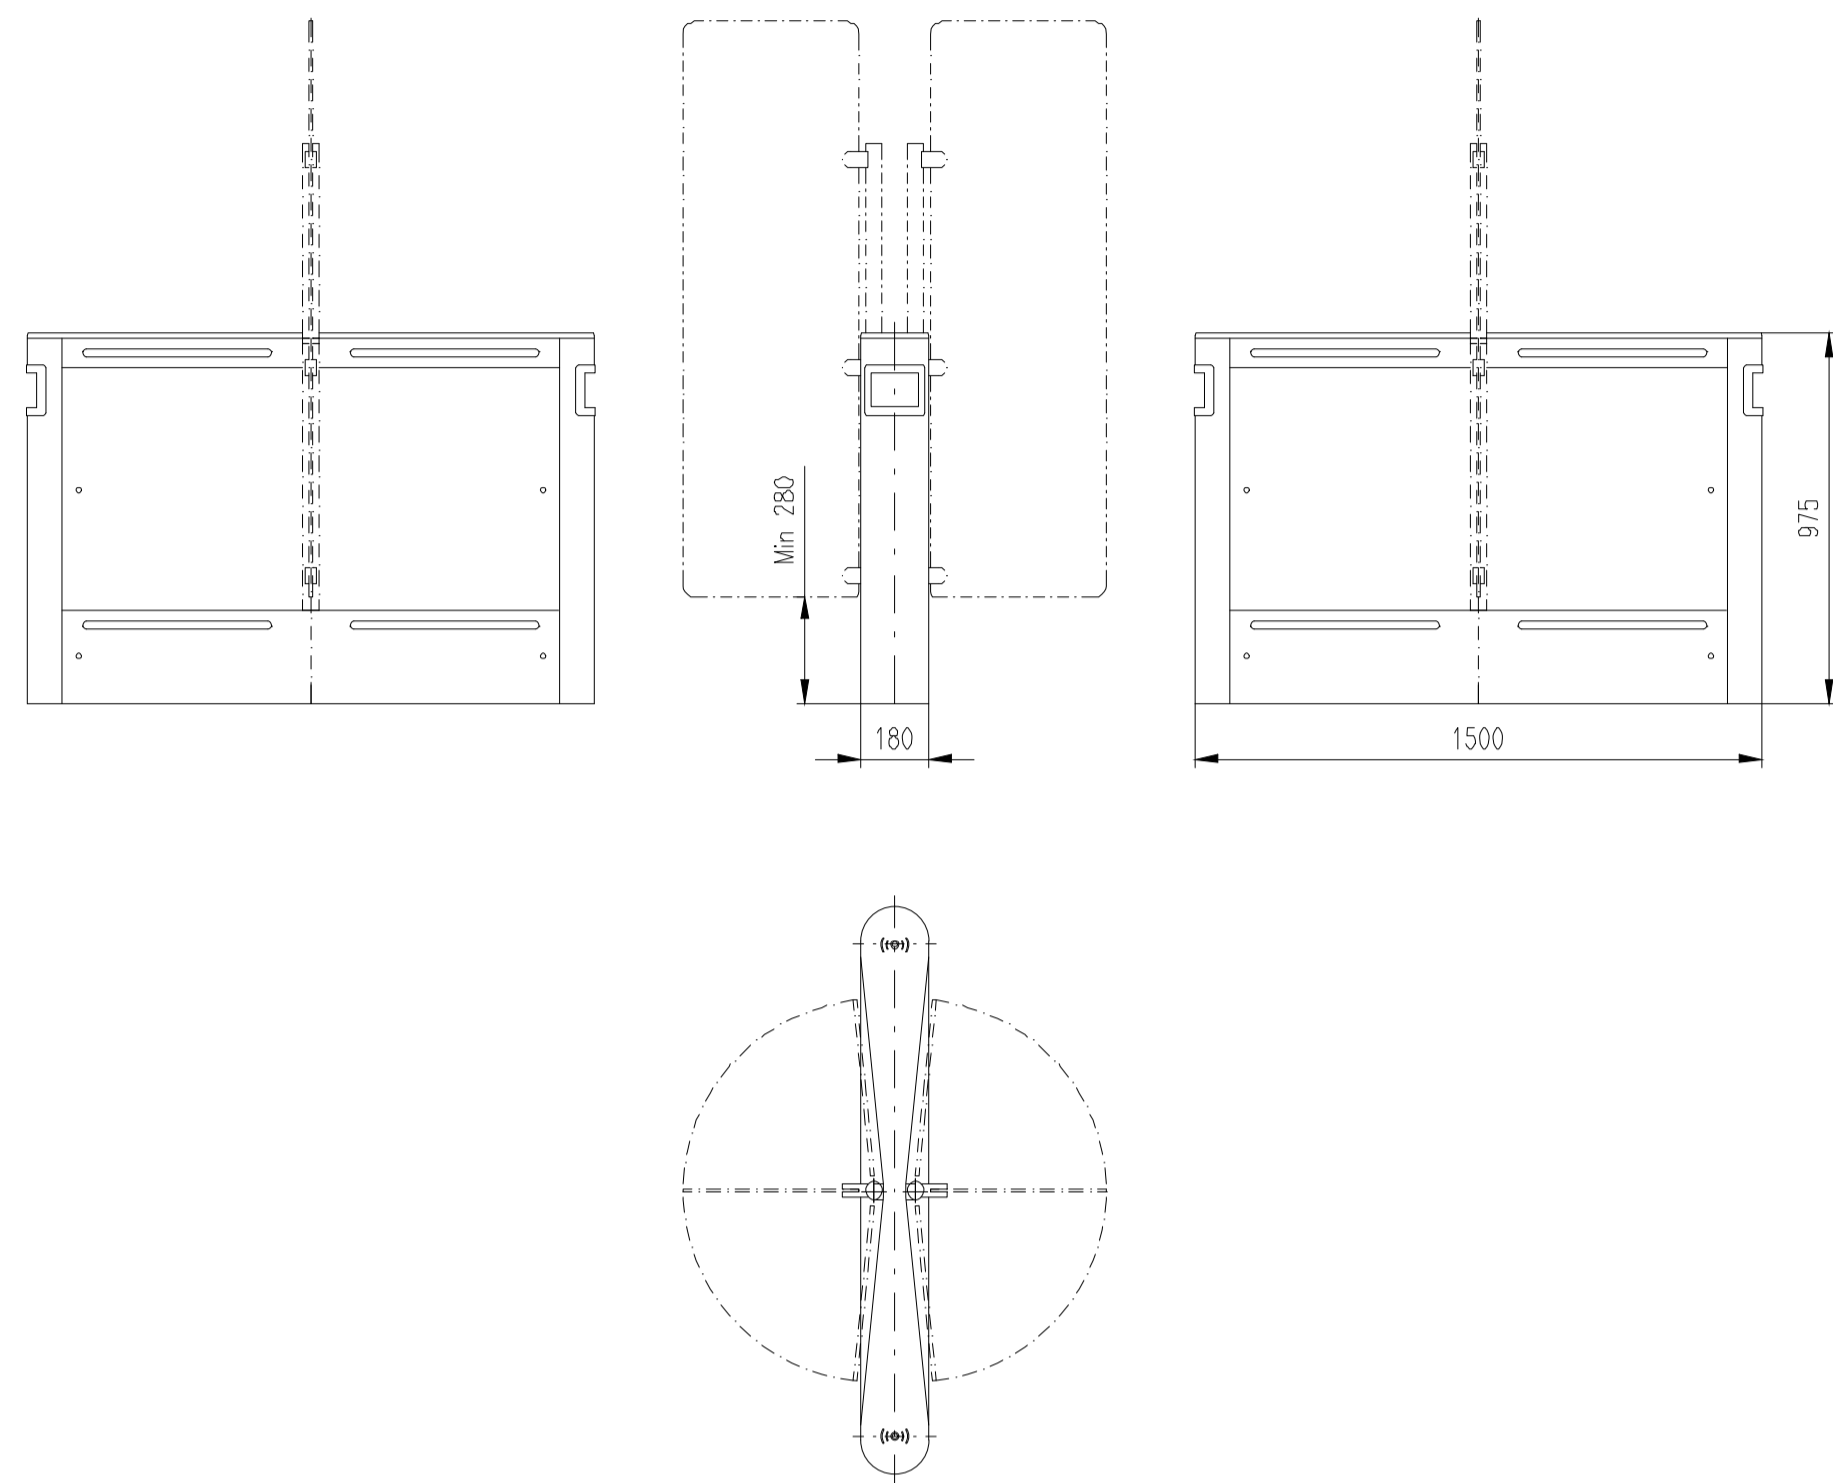

Design of turnstiles: EASYGATE-SPT-G (Wing: toughened glass 10mm/side panels: solid stainless steel)

TUEGA

DATE	SCALE	FORMAT
March 2017	1:20	A1

Turnstile: EasyGate-SPT-G-M-2W (Top-Glass)