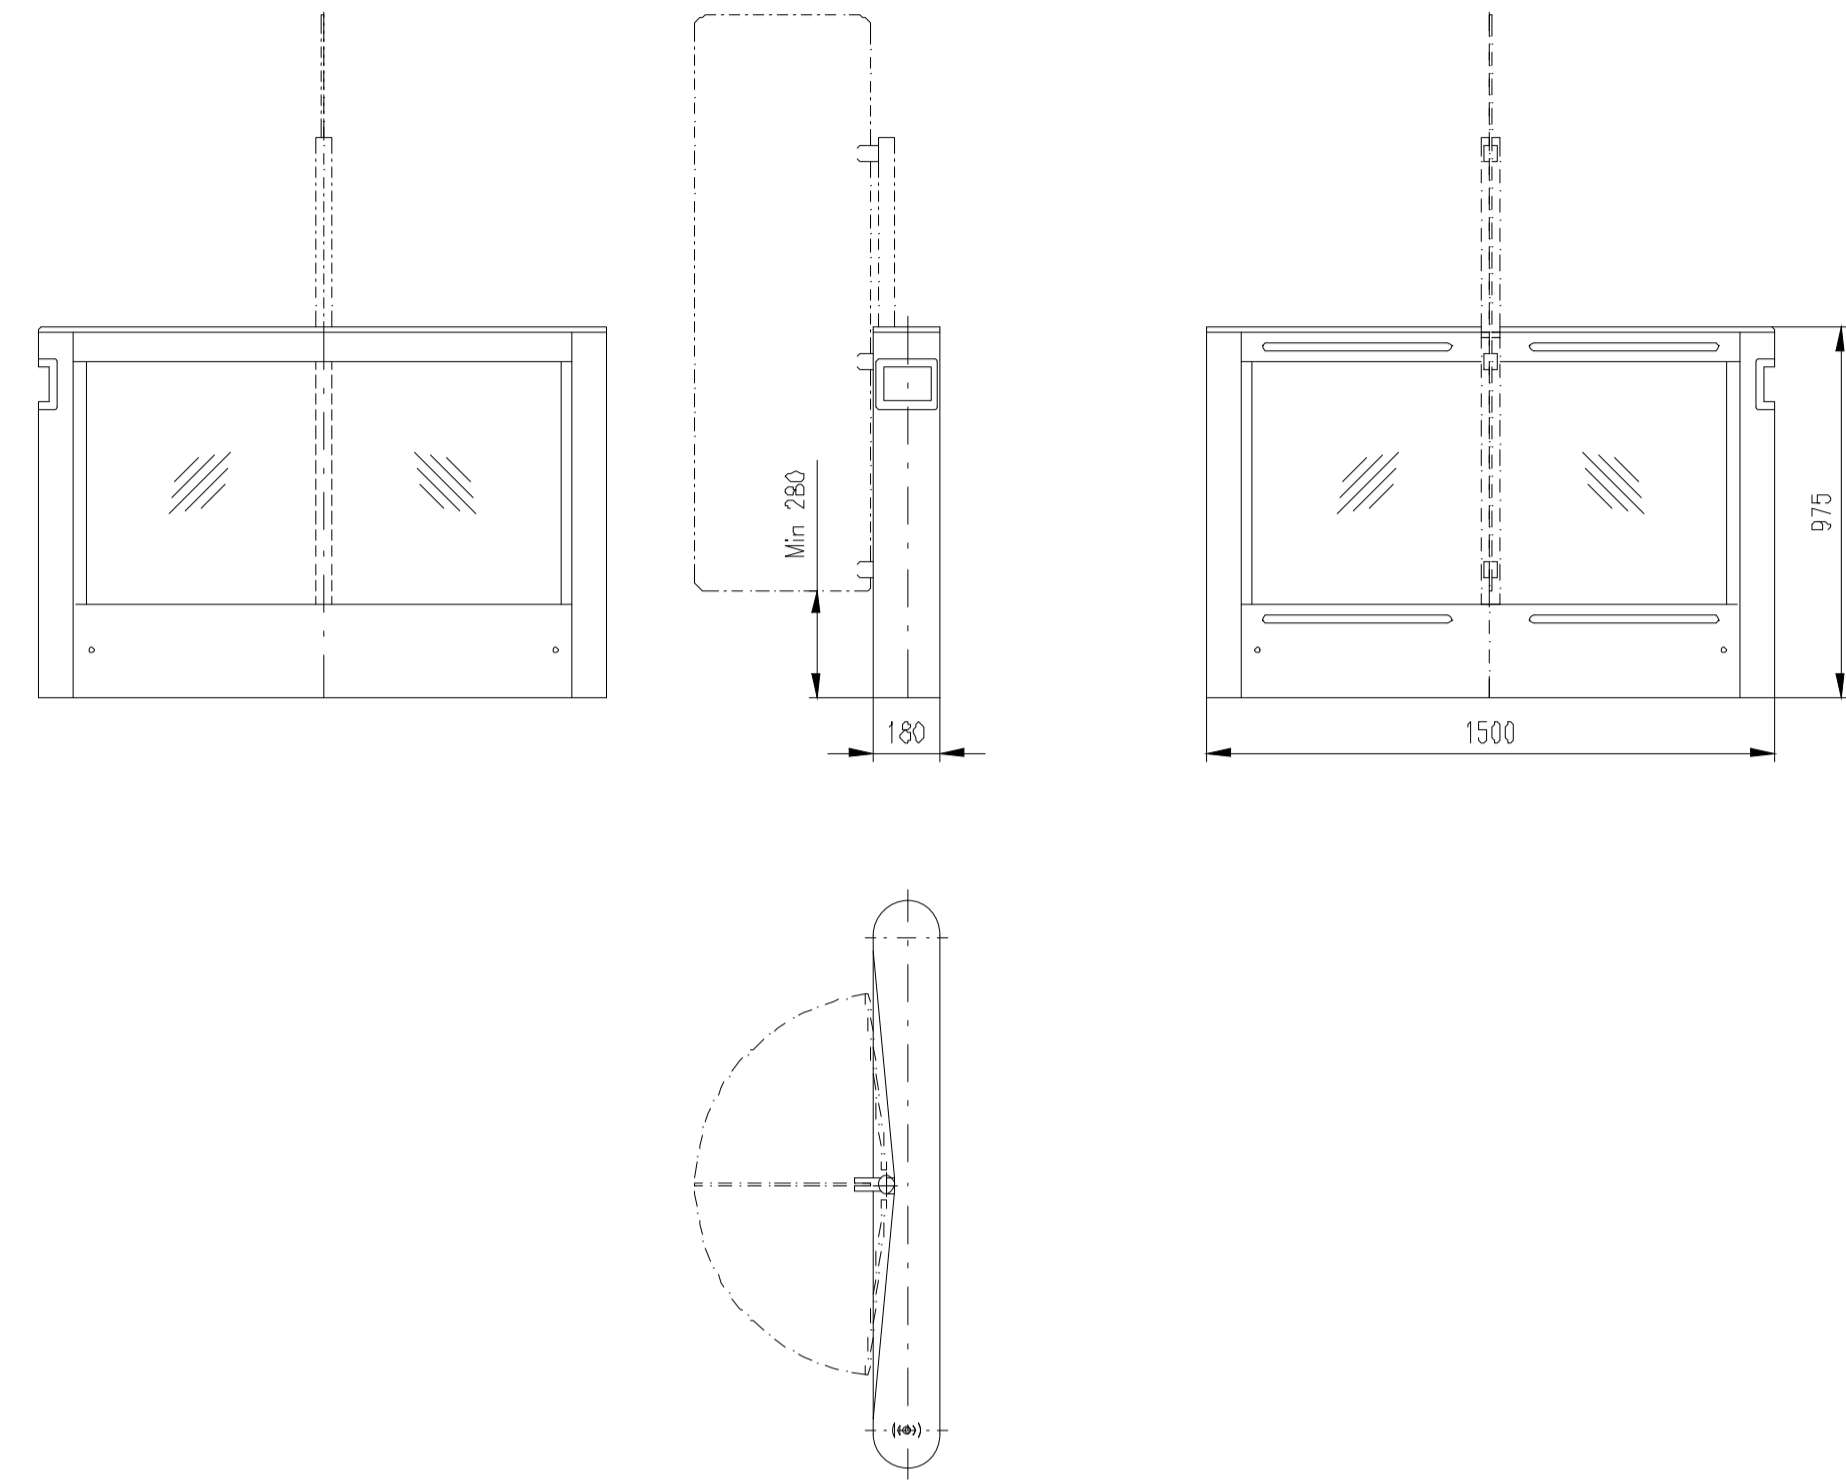

Turnstile: EasyGate-SPT-G-S-1W (Top-Glass) ✖