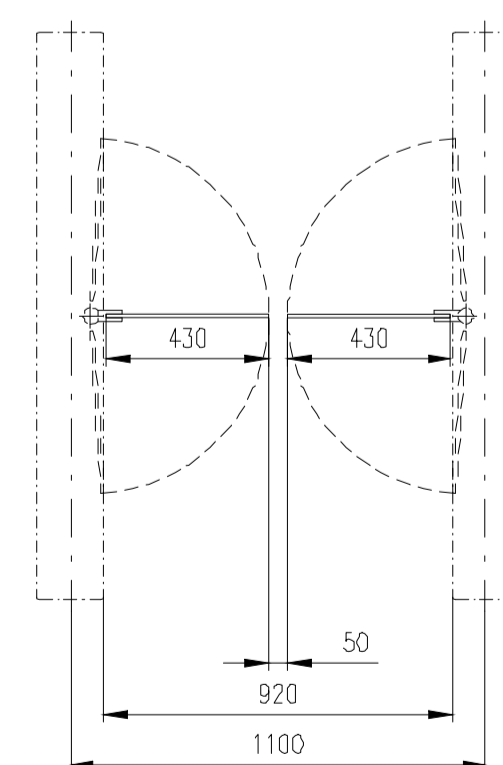

Passage width=550
(single-wing variant)

Passage width=600
(single-wing variant)

Passage width=550

Passage width=650

Passage width=750

Passage width=850

Passage width=920

Passage width=950

Passage width=1050

Passage width=1150

Design of turnstiles: EASYGATE-SPD-R (selection of passage width) – Only for infill glass panel !

Passage width=550
(single-wing variant)

Passage width=600
(single-wing variant)

Passage width=550

Passage width=650

Passage width=750

Passage width=850

Passage width=920

Passage width=950

Passage width=1050

Passage width=1150

Design of turnstiles: EASYGATE-SPD-G (Wing: toughened glass 10mm/for heights wings 850mm/infill glass panel Connex 6,4mm)

TUEGA

DATE	SCALE	FORMAT
March 2017	1:20	A1

Turnstile: EasyGate-SPD-G-M-2W (Top-Glass)