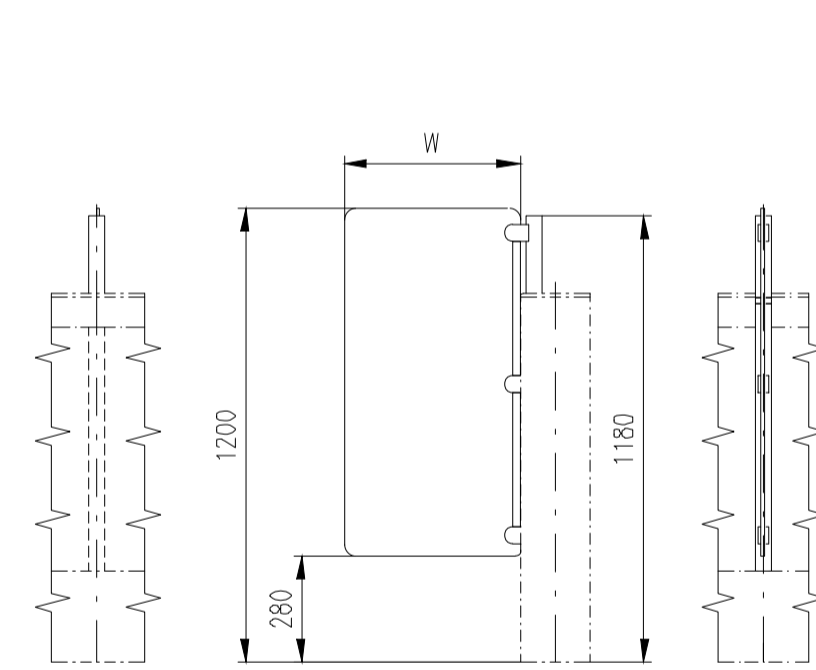

Passage width=920

Passage width=950

Passage width=1050

Design of turnstiles: EASYGATE-SPT (selection heights wings)

Standard wings (Top - Glass)

Standard wings (Top - Stainless Steel)

Height=1500-1800

Height=1200-1400

Height=975-1200

Height=1500-1800

Height=1200-1400

Height=999-1200

Wing Light (Top - Glass)

Height=1500 (Wing Light)

Height=1400 (Wing Light)

Height=1300 (Wing Light)

Height=1200 (Wing Light)

Height=1100 (Wing Light)

Height=975 (Wing Light)

Wing Light (Top - Stainless Steel)

Height=1500 (Wing Light)

Height=1400 (Wing Light)

Height=1300 (Wing Light)

Height=1200 (Wing Light)