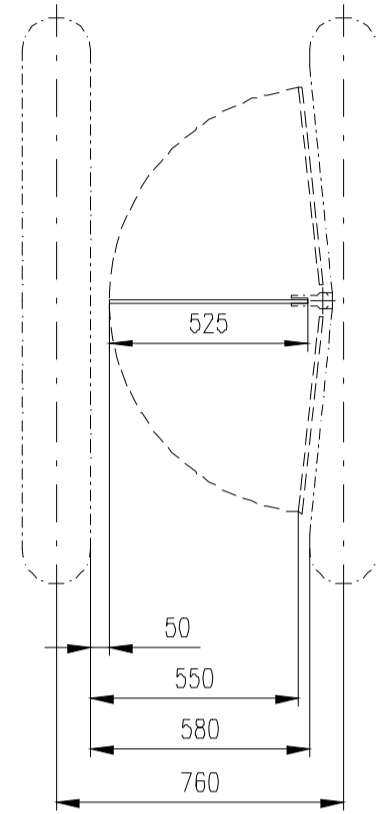

Design of turnstiles: EASYGATE-SPT-G and SPD-G (selection of passage width)

Passage width=550
(single-wing variant)

Passage width=550

Passage width=650

Passage width=750

Passage width=850

Passage width=920

Passage width=950

Passage width=1050

Design of turnstiles: EASYGATE-SPT-R and SPD-R (selection of passage width)

Passage width=550
(single-wing variant)

Passage width=550

Passage width=650

Passage width=750

Passage width=850

Passage width=920

Passage width=950

Passage width=1050

Design of turnstiles: EASYGATE-SPT (selection heights wings)

Standard wings (Top - Glass)

Standard wings (Top - Stainless Steel)

Height=1500-1800

Height=1200-1400

Height=975-1200

Height=1500-1800

Height=1200-1400

Height=999-1200

Wing Light (Top - Glass)

Height=1500 (Wing Light)

Height=1400 (Wing Light)

Height=1300 (Wing Light)