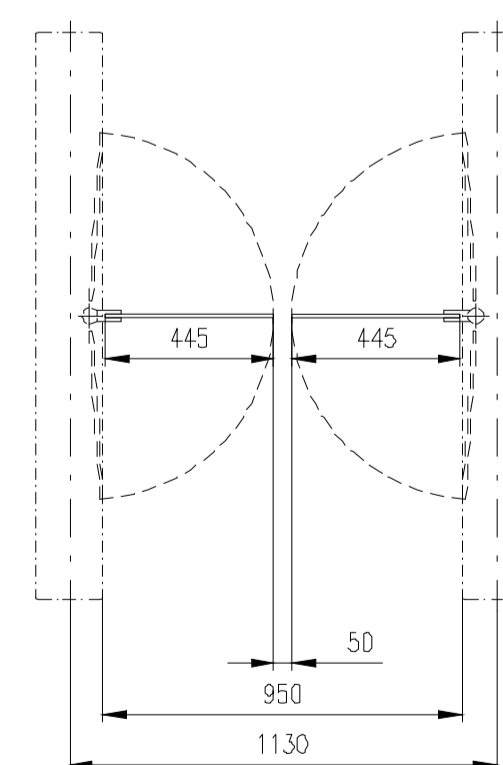

Passage width=550
(single-wing variant)

Passage width=600
(single-wing variant)

Passage width=550

Passage width=650

Passage width=750

Passage width=850

Passage width=920

Passage width=950

Passage width=1050

Passage width=1150

Design of turnstiles: EASYGATE-SPD-R (selection of passage width) – Only for infill glass panel !

Passage width=550
(single-wing variant)

Passage width=600
(single-wing variant)

Passage width=550

Passage width=650

Passage width=750

Passage width=850

Passage width=920

Passage width=950

Passage width=1050

Passage width=1150

Design of turnstiles: EASYGATE-SPD-G (Wing: toughened glass 10mm/for heights wings 850mm/infill glass panel Connex 6,4mm)

TUEGA

DATE	SCALE	FORMAT
March 2017	1:20	A1

Turnstile: EasyGate-SPD-G-M-2W (Top-Glass)