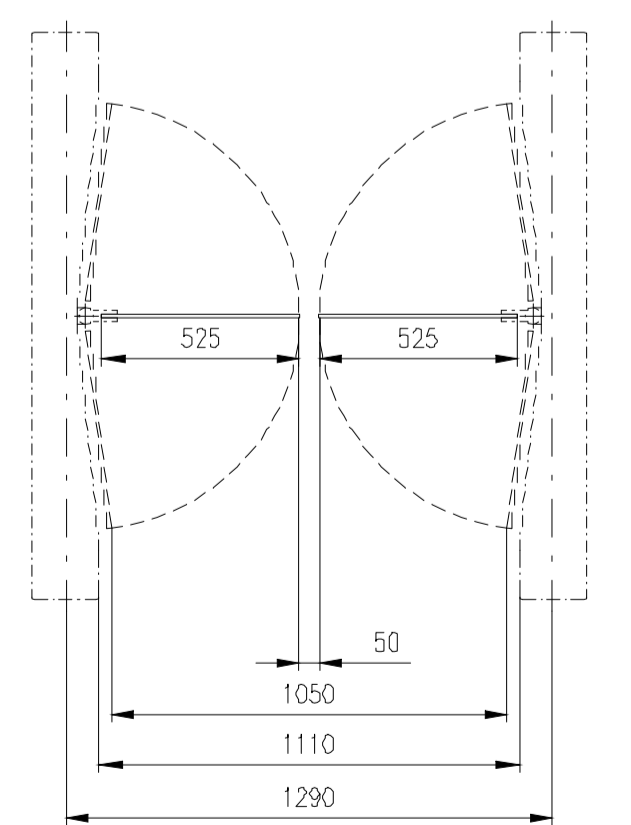

Design of turnstiles: EASYGATE-SPT-G and SPD-G (selection of passage width)

Passage width=550
(single-wing variant)

Passage width=550

Passage width=650

Passage width=750

Passage width=850

Passage width=920

Passage width=950

Passage width=1050

Design of turnstiles: EASYGATE-SPT-R and SPD-R (selection of passage width)

Passage width=550
(single-wing variant)

Passage width=550

Passage width=650

Passage width=750

Passage width=850

Passage width=920

Passage width=950

Passage width=1050

Design of turnstiles: EASYGATE-SPT (selection heights wings)

Standard wings (Top - Glass)

Standard wings (Top - Stainless Steel)

Height=1500-1800

Height=1200-1400

Height=975-1200

Height=1500-1800

Height=1200-1400

Height=999-1200

Wing Light (Top - Glass)

Height=1500 (Wing Light)

Height=1400 (Wing Light)

Height=1300 (Wing Light)