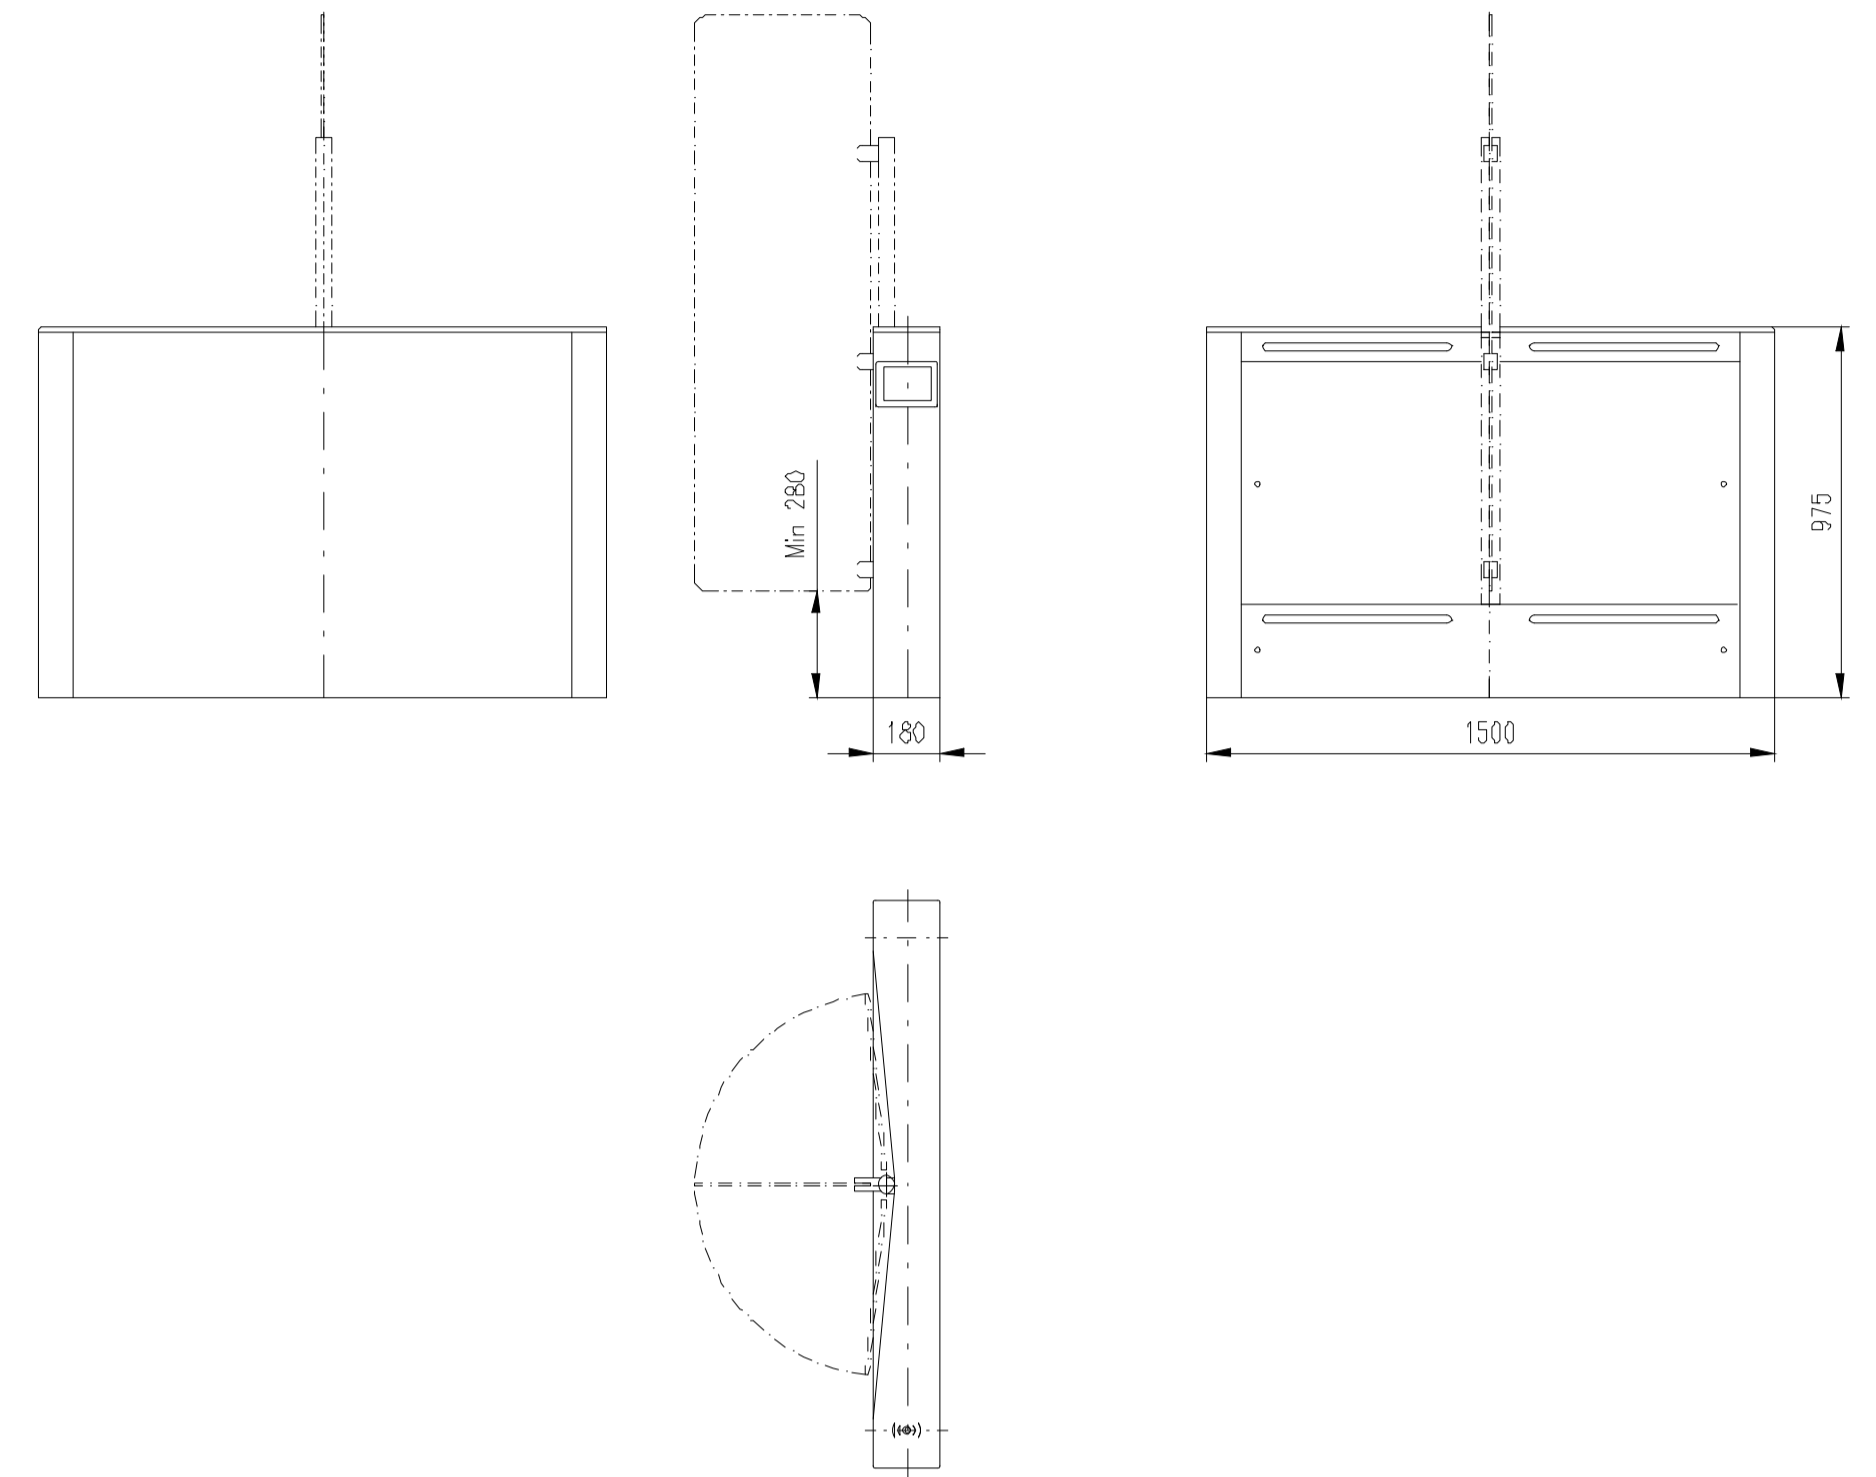

Turnstile: EasyGate-SPT-R-S-1W (Top-Glass)