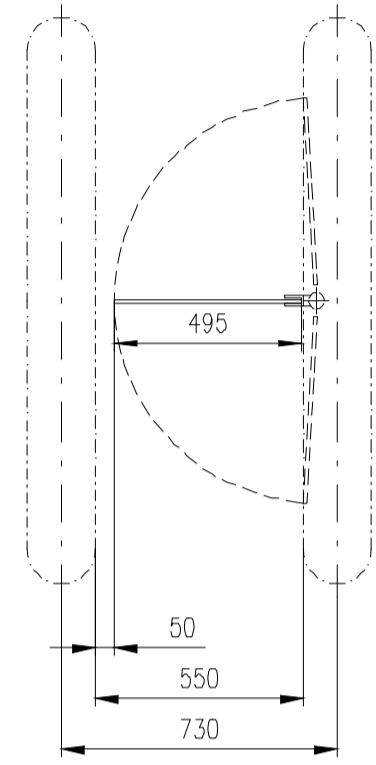

Turnstile: EasyGate-SPT-R-S-1W (Top-Stainless Steel)

Turnstile: EasyGate-SPT-R-M-OW (Top-Stainless Steel)

Turnstile: EasyGate-SPT-R-S-OW (Top-Stainless Steel)

Design of turnstiles: EASYGATE-SPD-G (selection of passage width) – Only for infill glass panel !!!

Passage width=550
(single-wing variant)

Passage width=600
(single-wing variant)

Passage width=550

Passage width=650

Passage width=750

Passage width=850

Passage width=920

Passage width=950

Passage width=1050

Passage width=1150

Design of turnstiles: EASYGATE-SPD-R (selection of passage width) – Only for infill glass panel !

Passage width=550
(single-wing variant)

Passage width=600
(single-wing variant)

Passage width=550

Passage width=650

Passage width=750

Passage width=850

Passage width=920

Passage width=950

Passage width=1050

Passage width=1150