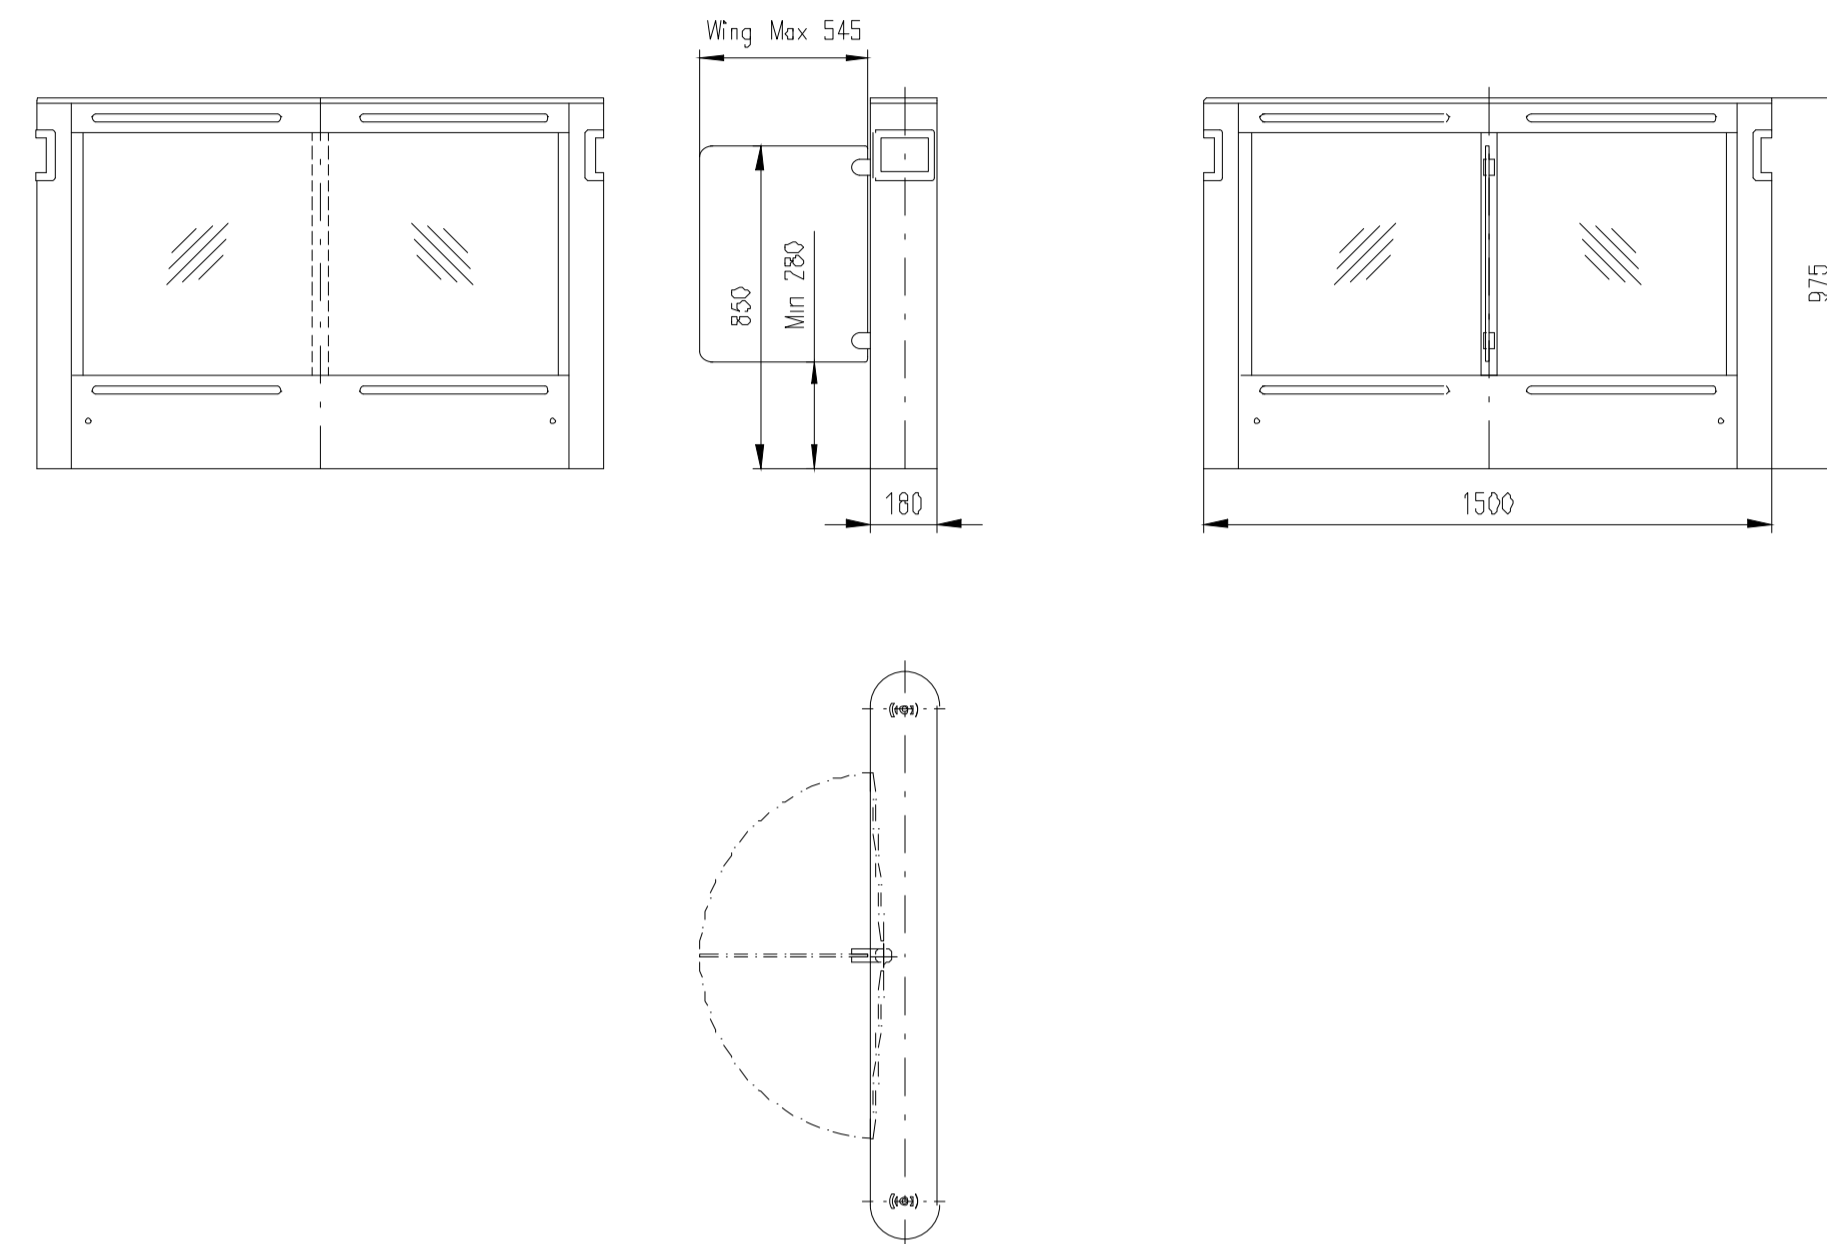

Design of turnstiles: EASYGATE-SPD-G (Wing: toughened glass 10mm/for heights wings 850mm/infill glass panel Connex 6,4mm)

TUEGA

DATE	SCALE	FORMAT
March 2017	1:20	A1

Turnstile: EasyGate-SPD-G-M-2W (Top-Glass)

Turnstile: EasyGate-SPD-G-M-1W (Top-Glass)

Turnstile: EasyGate-SPD-G-S-1W (Top-Glass)