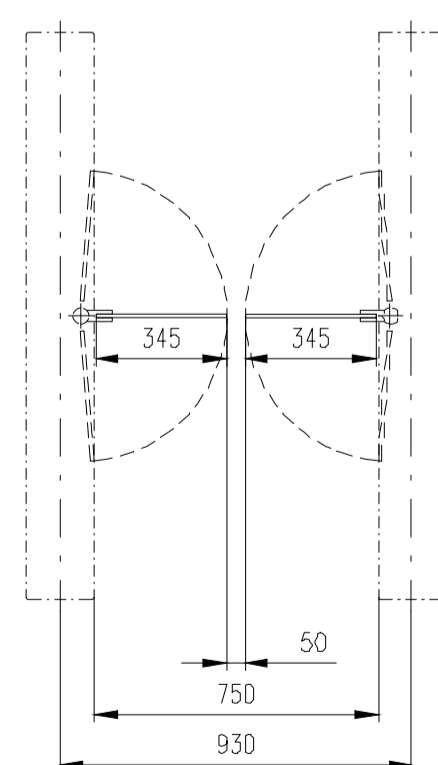

Passage width=550
(single-wing variant)

Passage width=600
(single-wing variant)

Passage width=550

Passage width=650

Passage width=750

Passage width=850

Passage width=920

Passage width=950

Passage width=1050

Passage width=1150

Design of turnstiles: EASYGATE-SPD-R (selection of passage width) – Only for infill glass panel !

Passage width=550
(single-wing variant)

Passage width=600
(single-wing variant)

Passage width=550

Passage width=650

Passage width=750

Passage width=850

Passage width=920

Passage width=950

Passage width=1050

Passage width=1150