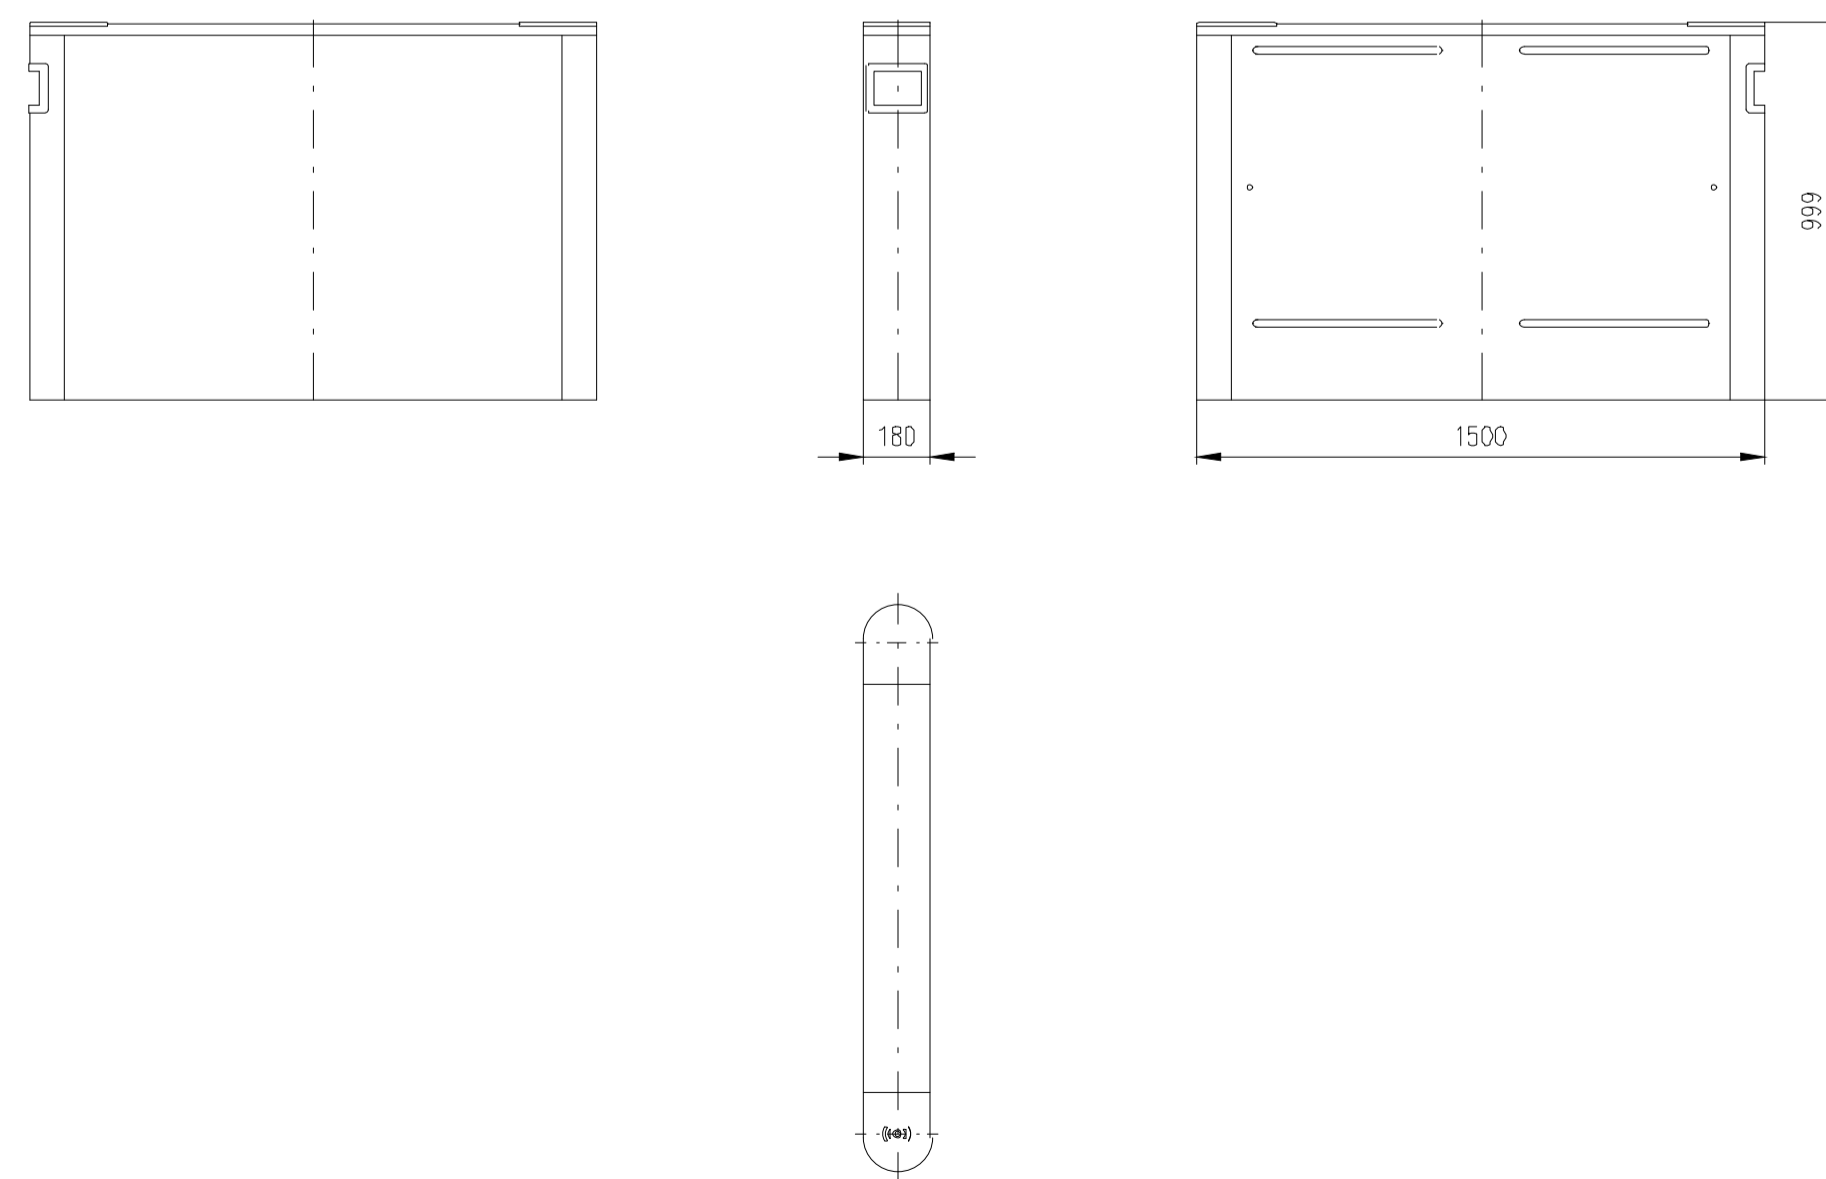

Turnstile: EasyGate-SPT-G-S-OW (Top-Stainless Steel)