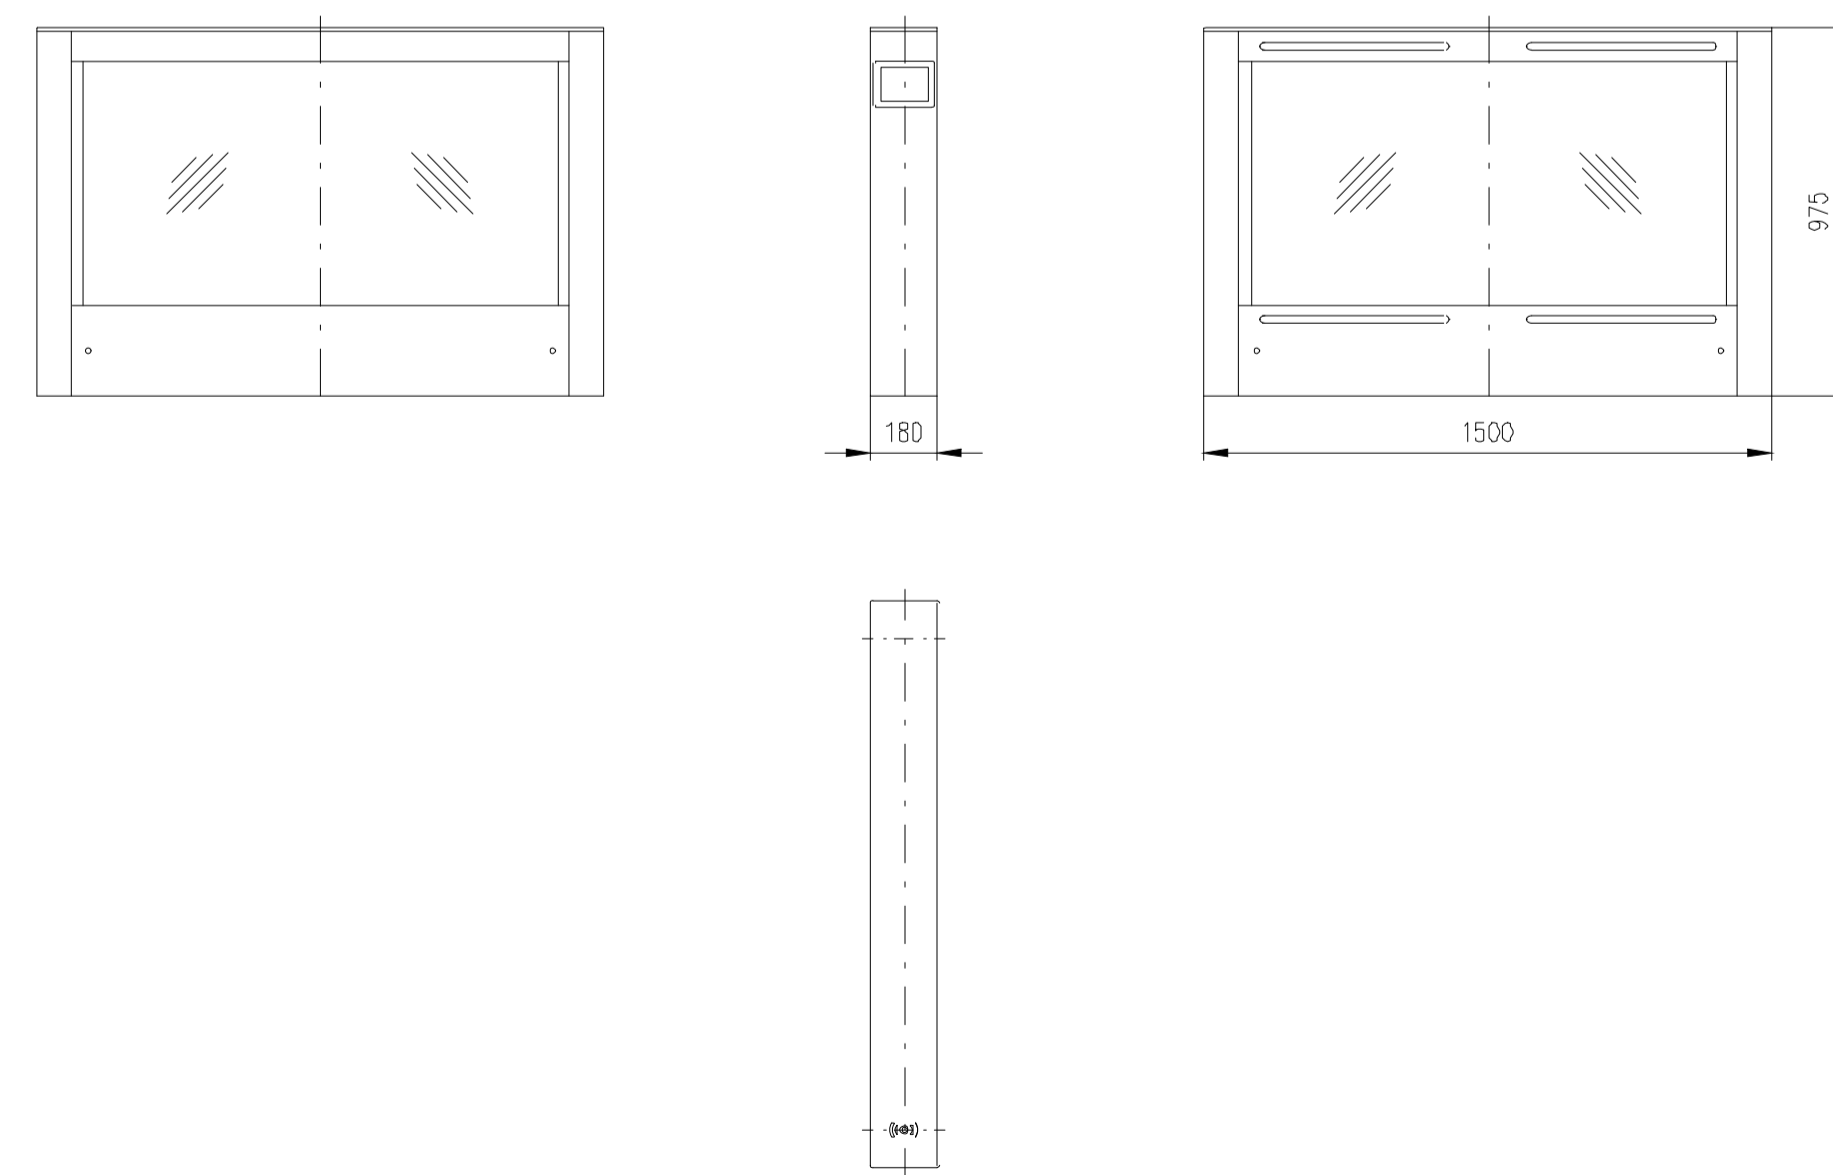

Turnstile: EasyGate-SPT-R-S-OW (Top-Glass)
EasyGate-SPD-R-S-OW (Top-Glass) ✖