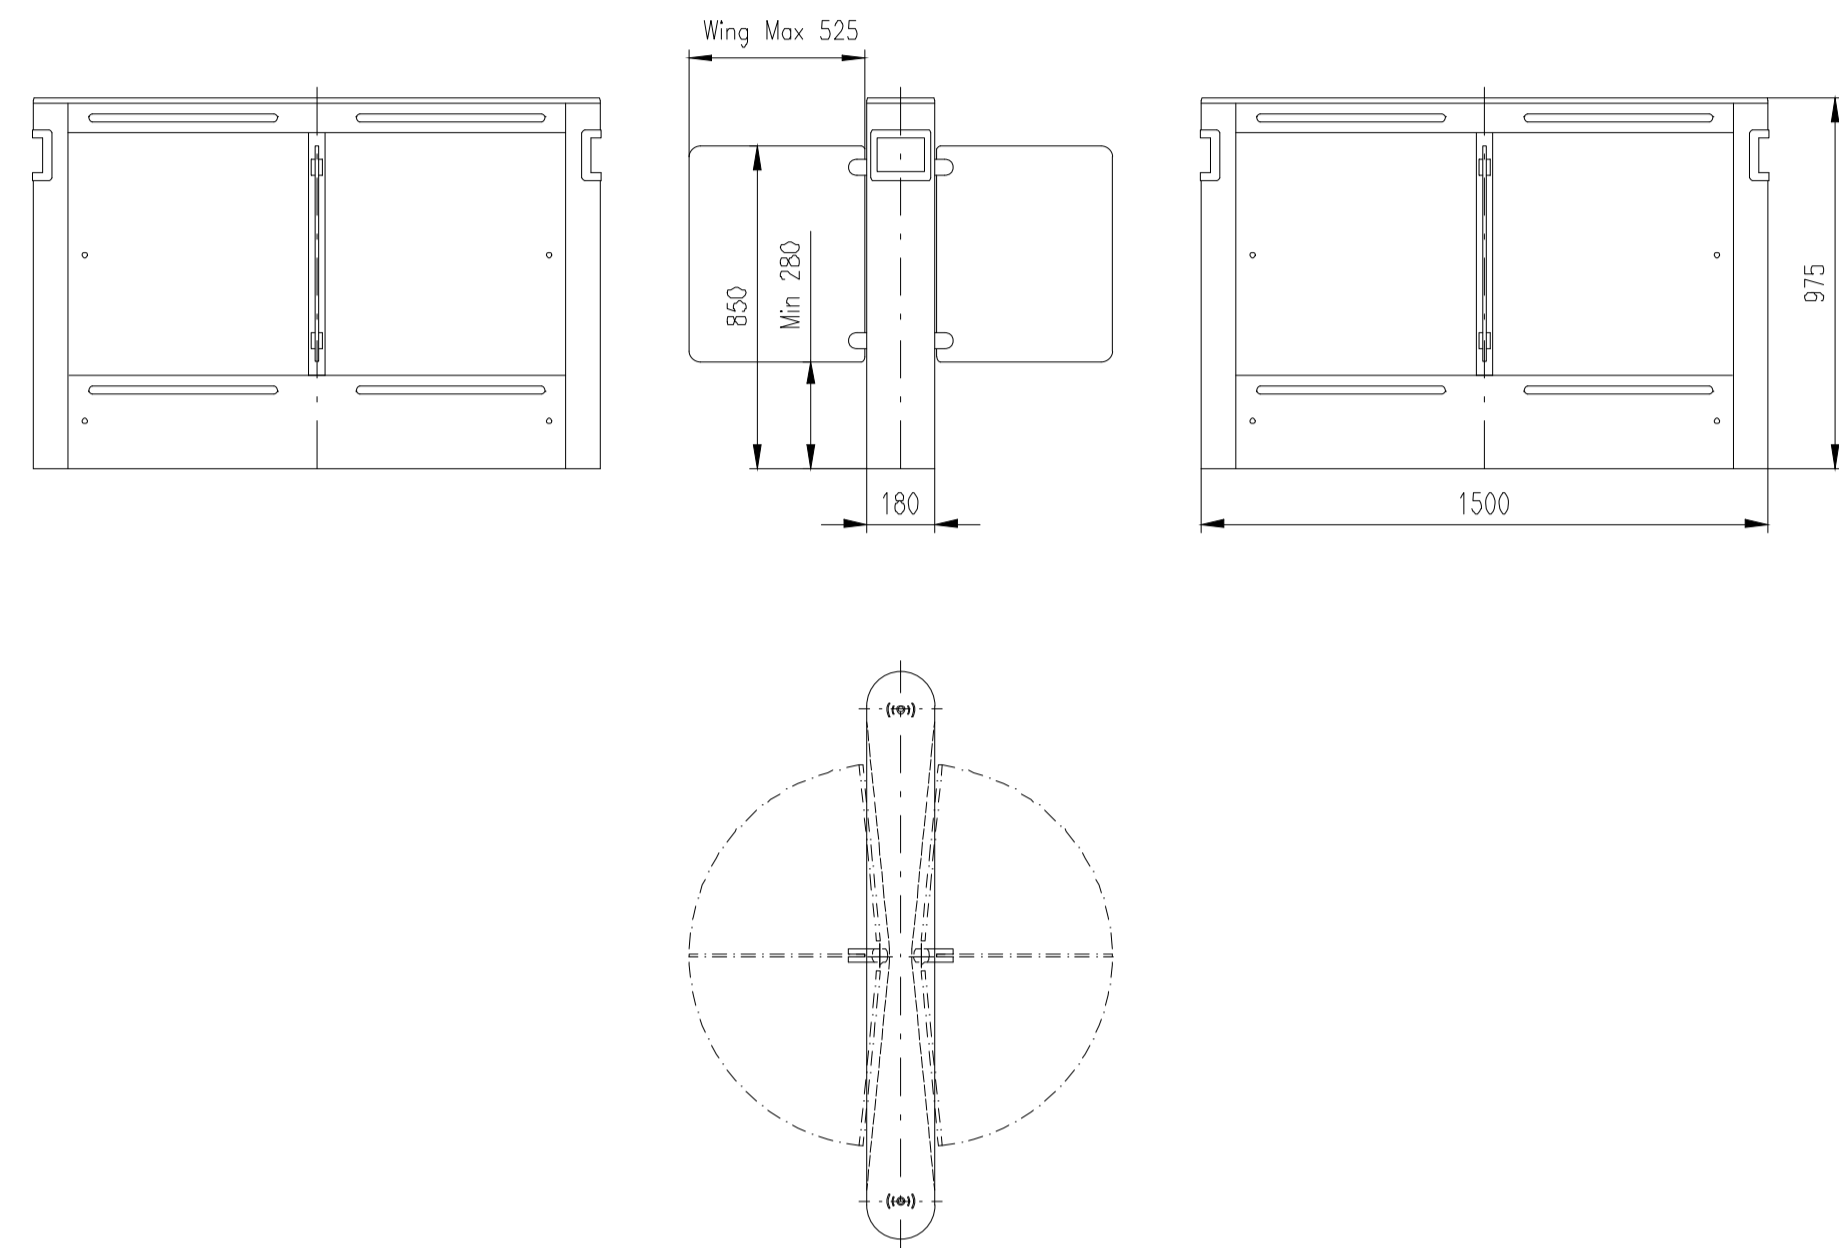

Design of turnstiles: EASYGATE-SPD-G (Wing: toughened glass 10mm/for heights wings 850mm/side panels: solid stainless steel)

TUEGA

DATE	SCALE	FORMAT
March 2017	1:20	A1

Turnstile: EasyGate-SPD-G-M-2W (Top-Glass)