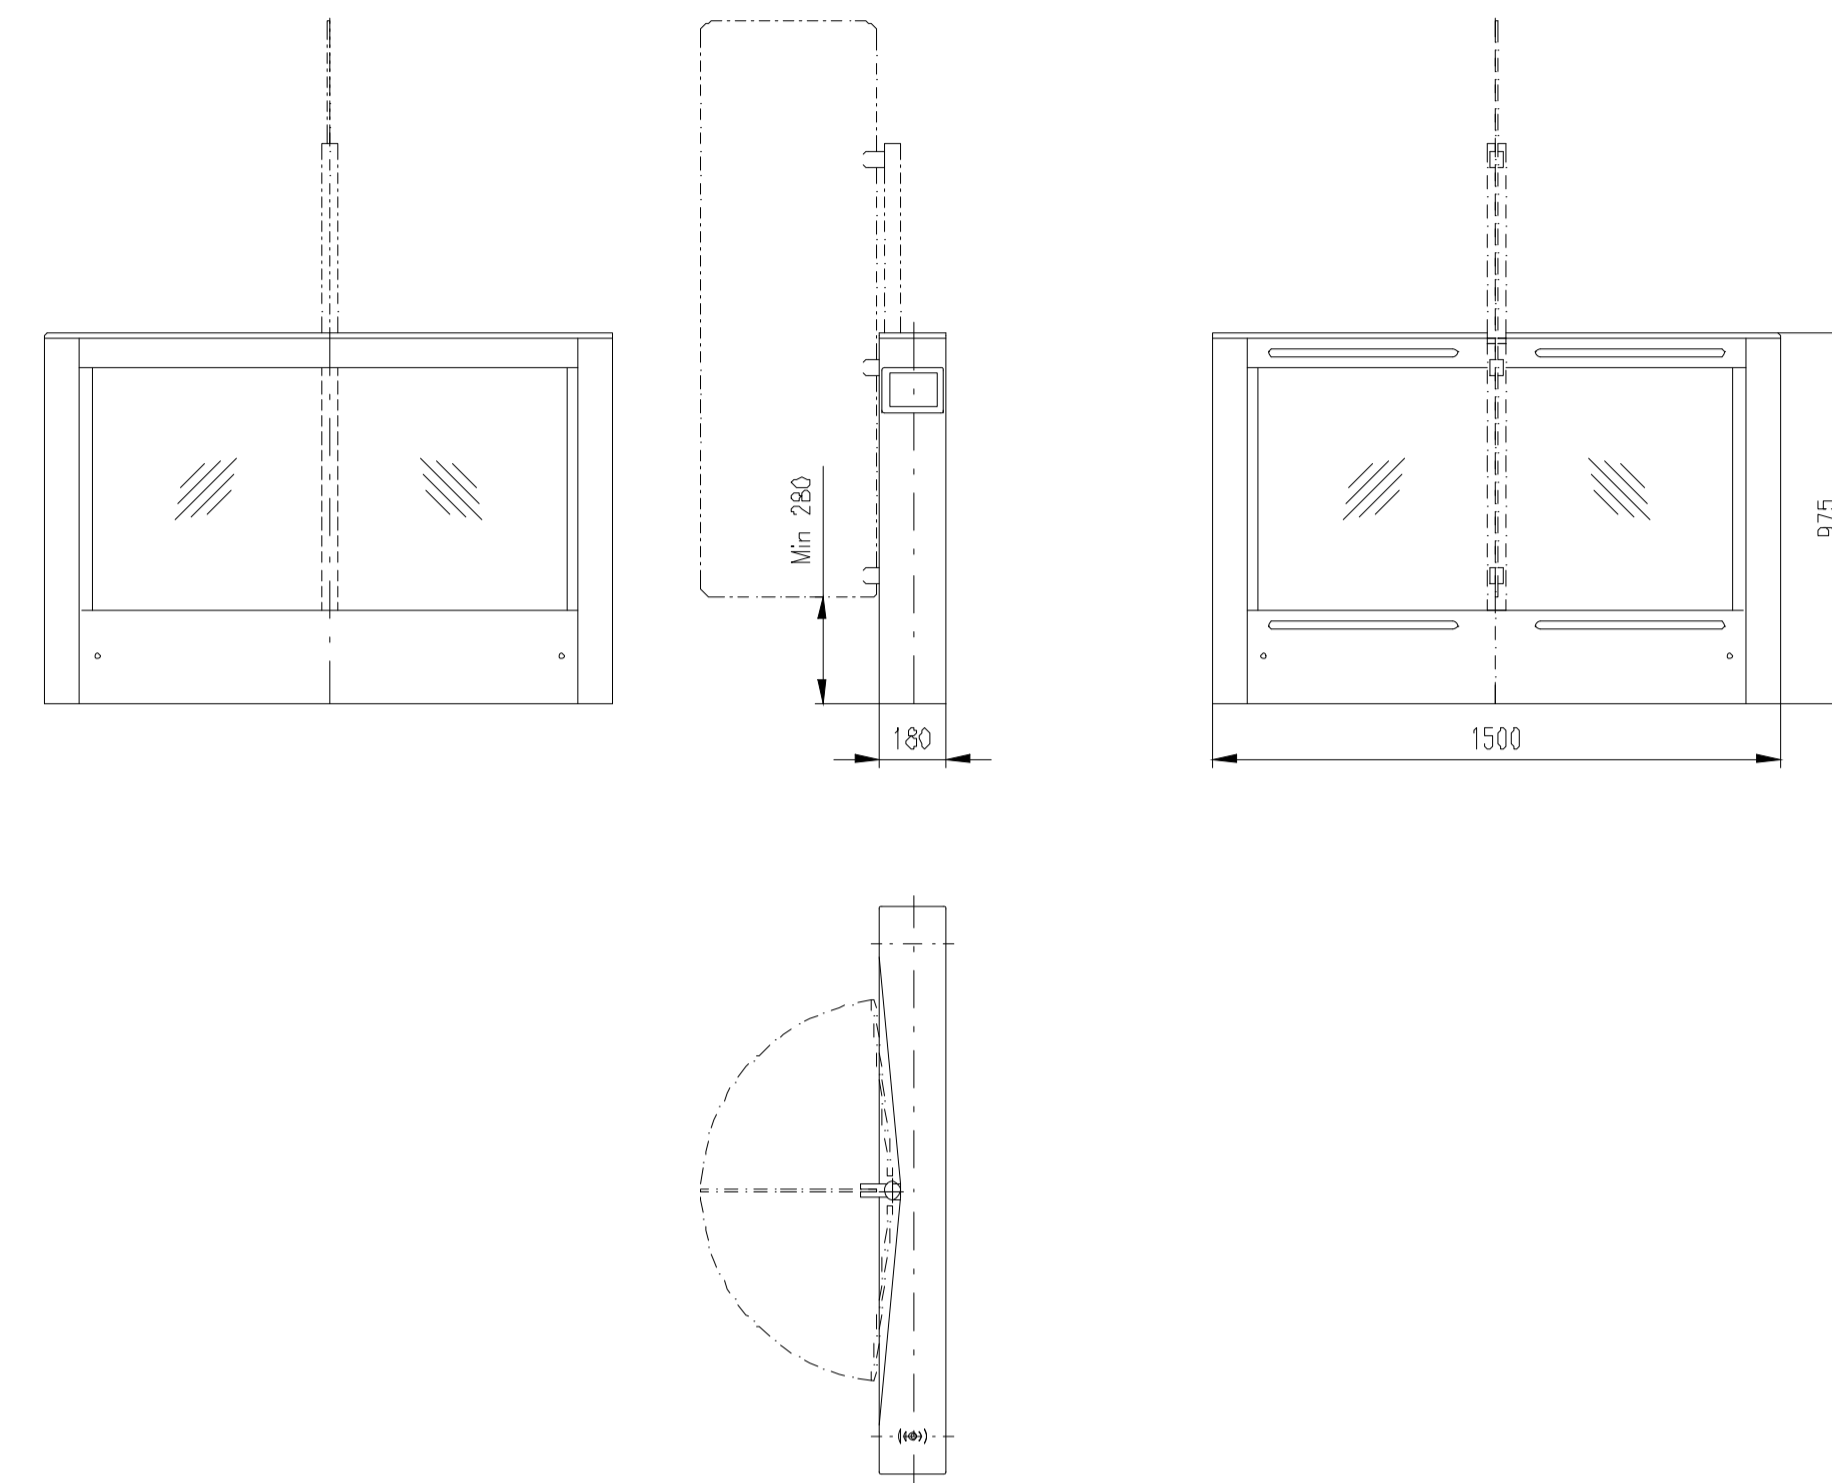

TUEGA

DATE	SCALE	FORMAT
March 2017	1:20	A1

Turnstile: EasyGate-SPT-R-M-2W (Top-Glass) ✖

Turnstile: EasyGate-SPT-R-M-1W (Top-Glass) ✖

Turnstile: EasyGate-SPT-R-S-1W (Top-Glass) ✖

Turnstile: EasyGate-SPT-R-M-OW (Top-Glass)
EasyGate-SPD-R-M-OW (Top-Glass) ✖