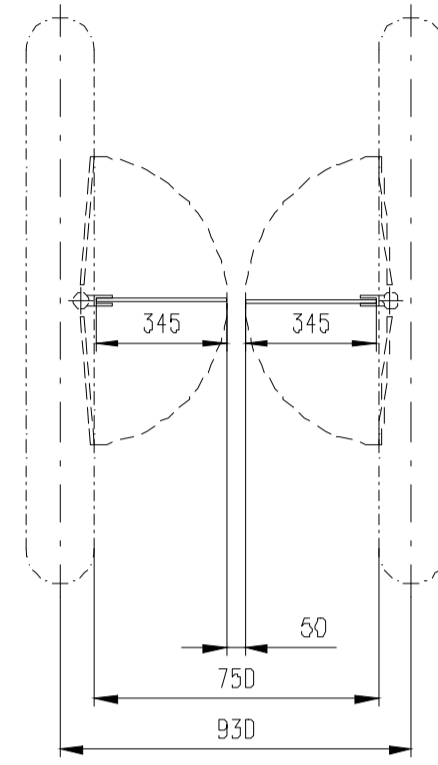

Design of turnstiles: EASYGATE-SPT-G and SPD-G (selection of passage width)

Passage width=550
(single-wing variant)

Passage width=550

Passage width=650

Passage width=750

Passage width=850

Passage width=920

Passage width=950

Passage width=550
(single-wing variant)

Passage width=600
(single-wing variant)

Passage width=550

Passage width=650

Passage width=750

Passage width=850

Passage width=920

Passage width=950

Passage width=1050

Passage width=1150

Design of turnstiles: EASYGATE-SPD-R (selection of passage width) – Only for infill glass panel !

Passage width=550
(single-wing variant)

Passage width=600
(single-wing variant)

Passage width=550

Passage width=650

Passage width=750

Passage width=850

Passage width=920

Passage width=950

Passage width=1050

Passage width=1150