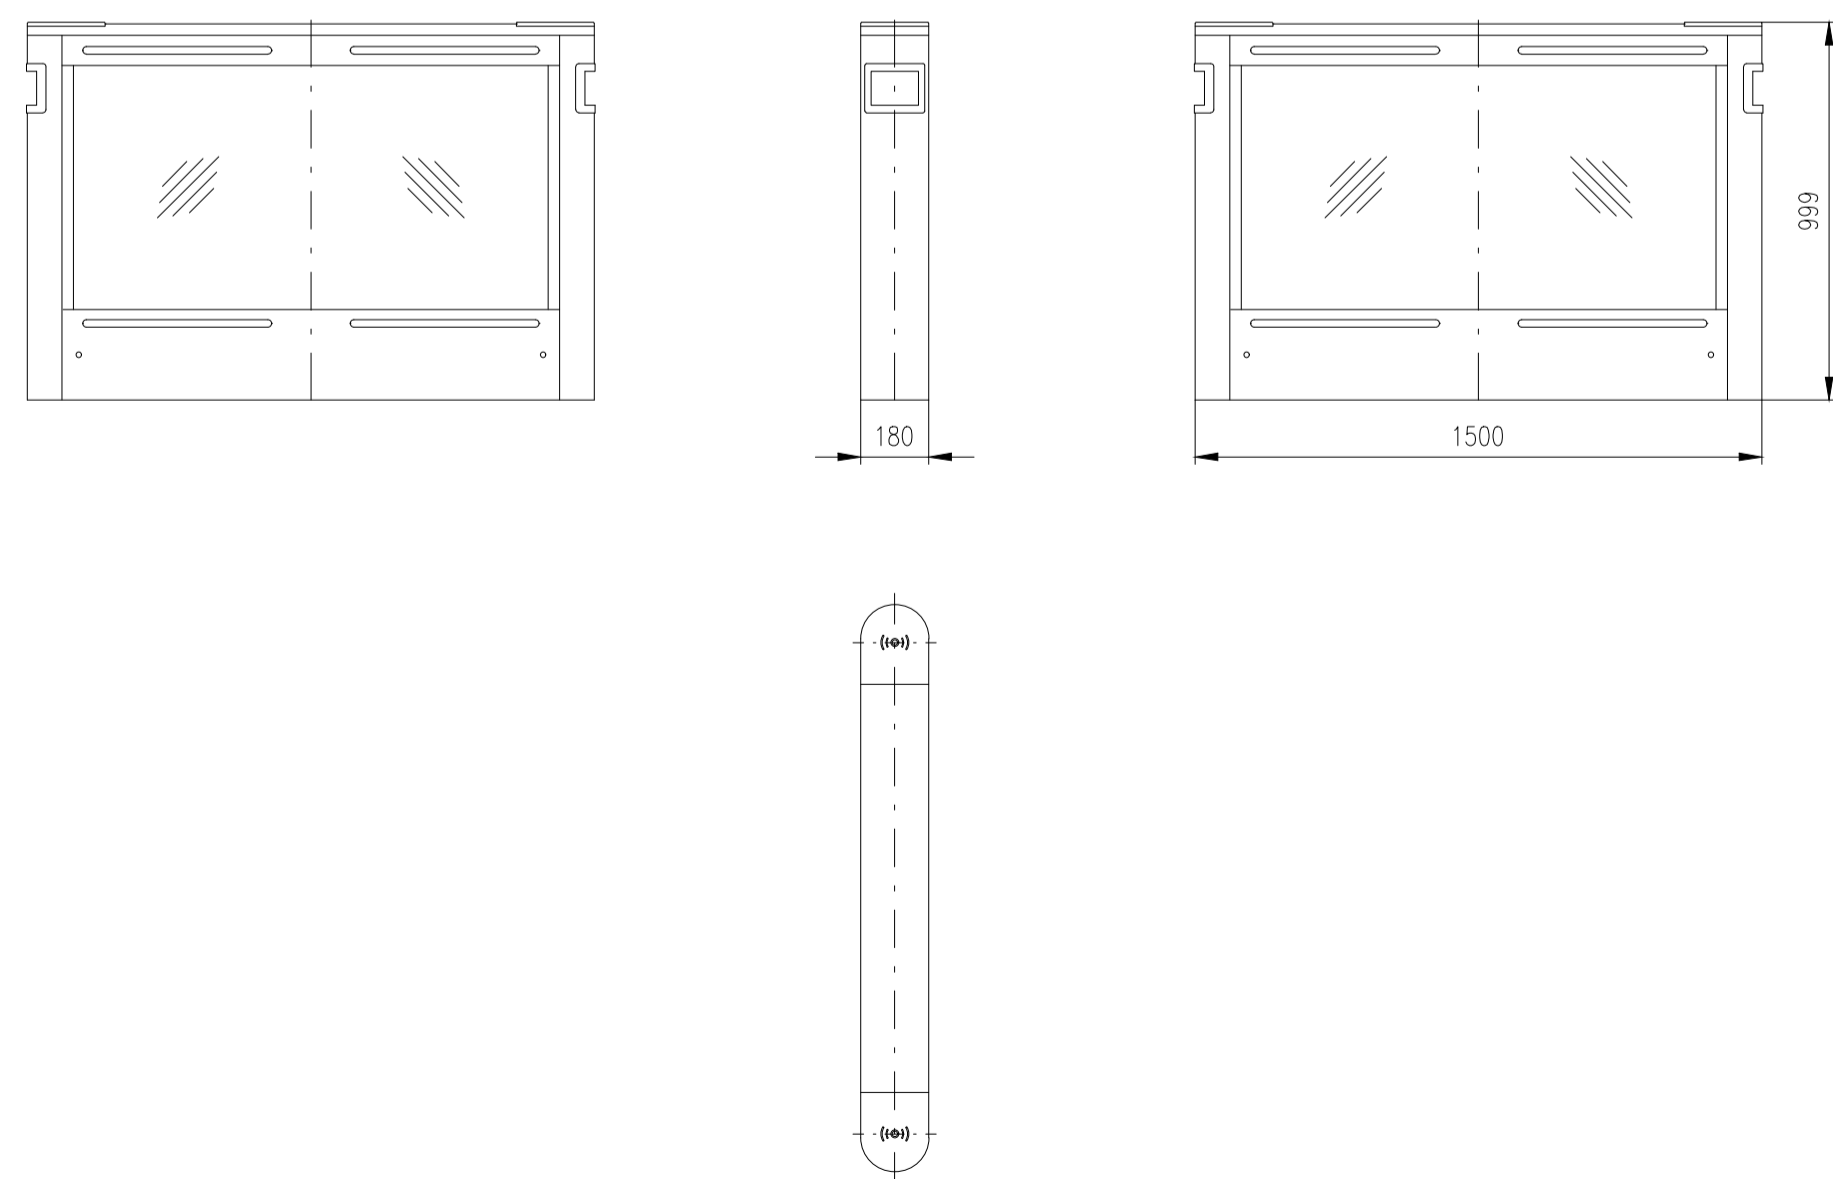

Turnstile: EasyGate-SPT-G-M-OW (Top-Stainless Steel)
EasyGate-SPD-G-M-OW (Top-Stainless Steel)