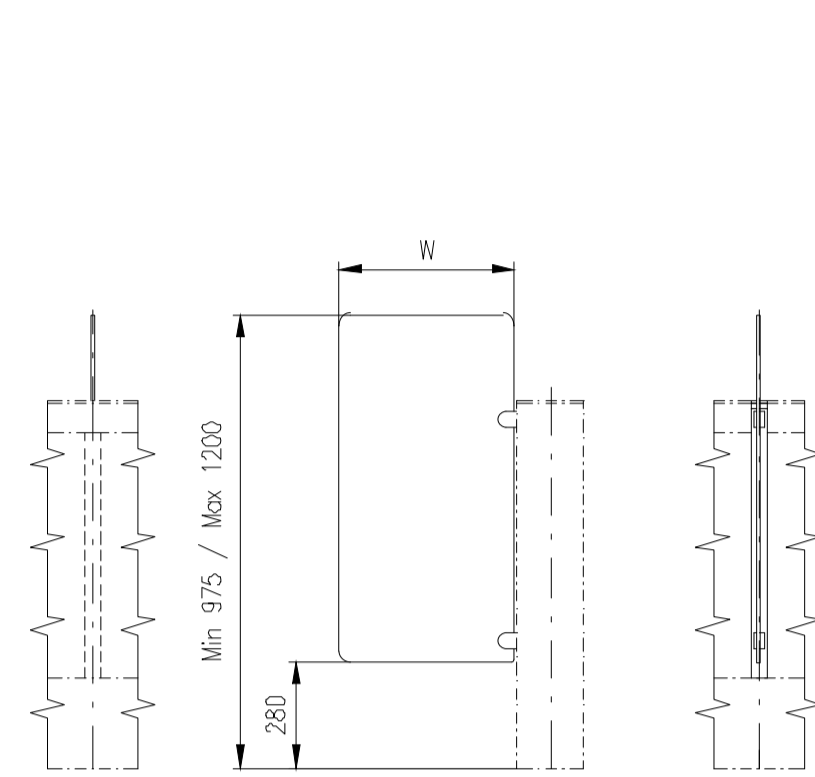

Passage width=1050

Design of turnstiles: EASYGATE-SPT-R and SPD-R (selection of passage width)

Passage width=550
(single-wing variant)

Passage width=550

Passage width=650

Passage width=750

Passage width=850

Passage width=920

Passage width=950

Passage width=1050

Design of turnstiles: EASYGATE-SPT (selection heights wings)

Standard wings (Top - Glass)

Standard wings (Top - Stainless Steel)

Height=1500-1800

Height=1200-1400

Height=975-1200

Height=1500-1800

Height=1200-1400

Height=999-1200

Wing Light (Top - Glass)

Height=1500 (Wing Light)

Height=1400 (Wing Light)

Height=1300 (Wing Light)

Height=1200 (Wing Light)

Height=1100 (Wing Light)

Height=975 (Wing Light)

Wing Light (Top - Stainless Steel)

Height=1500 (Wing Light)

Height=1400 (Wing Light)

Height=1300 (Wing Light)

Height=1200 (Wing Light)