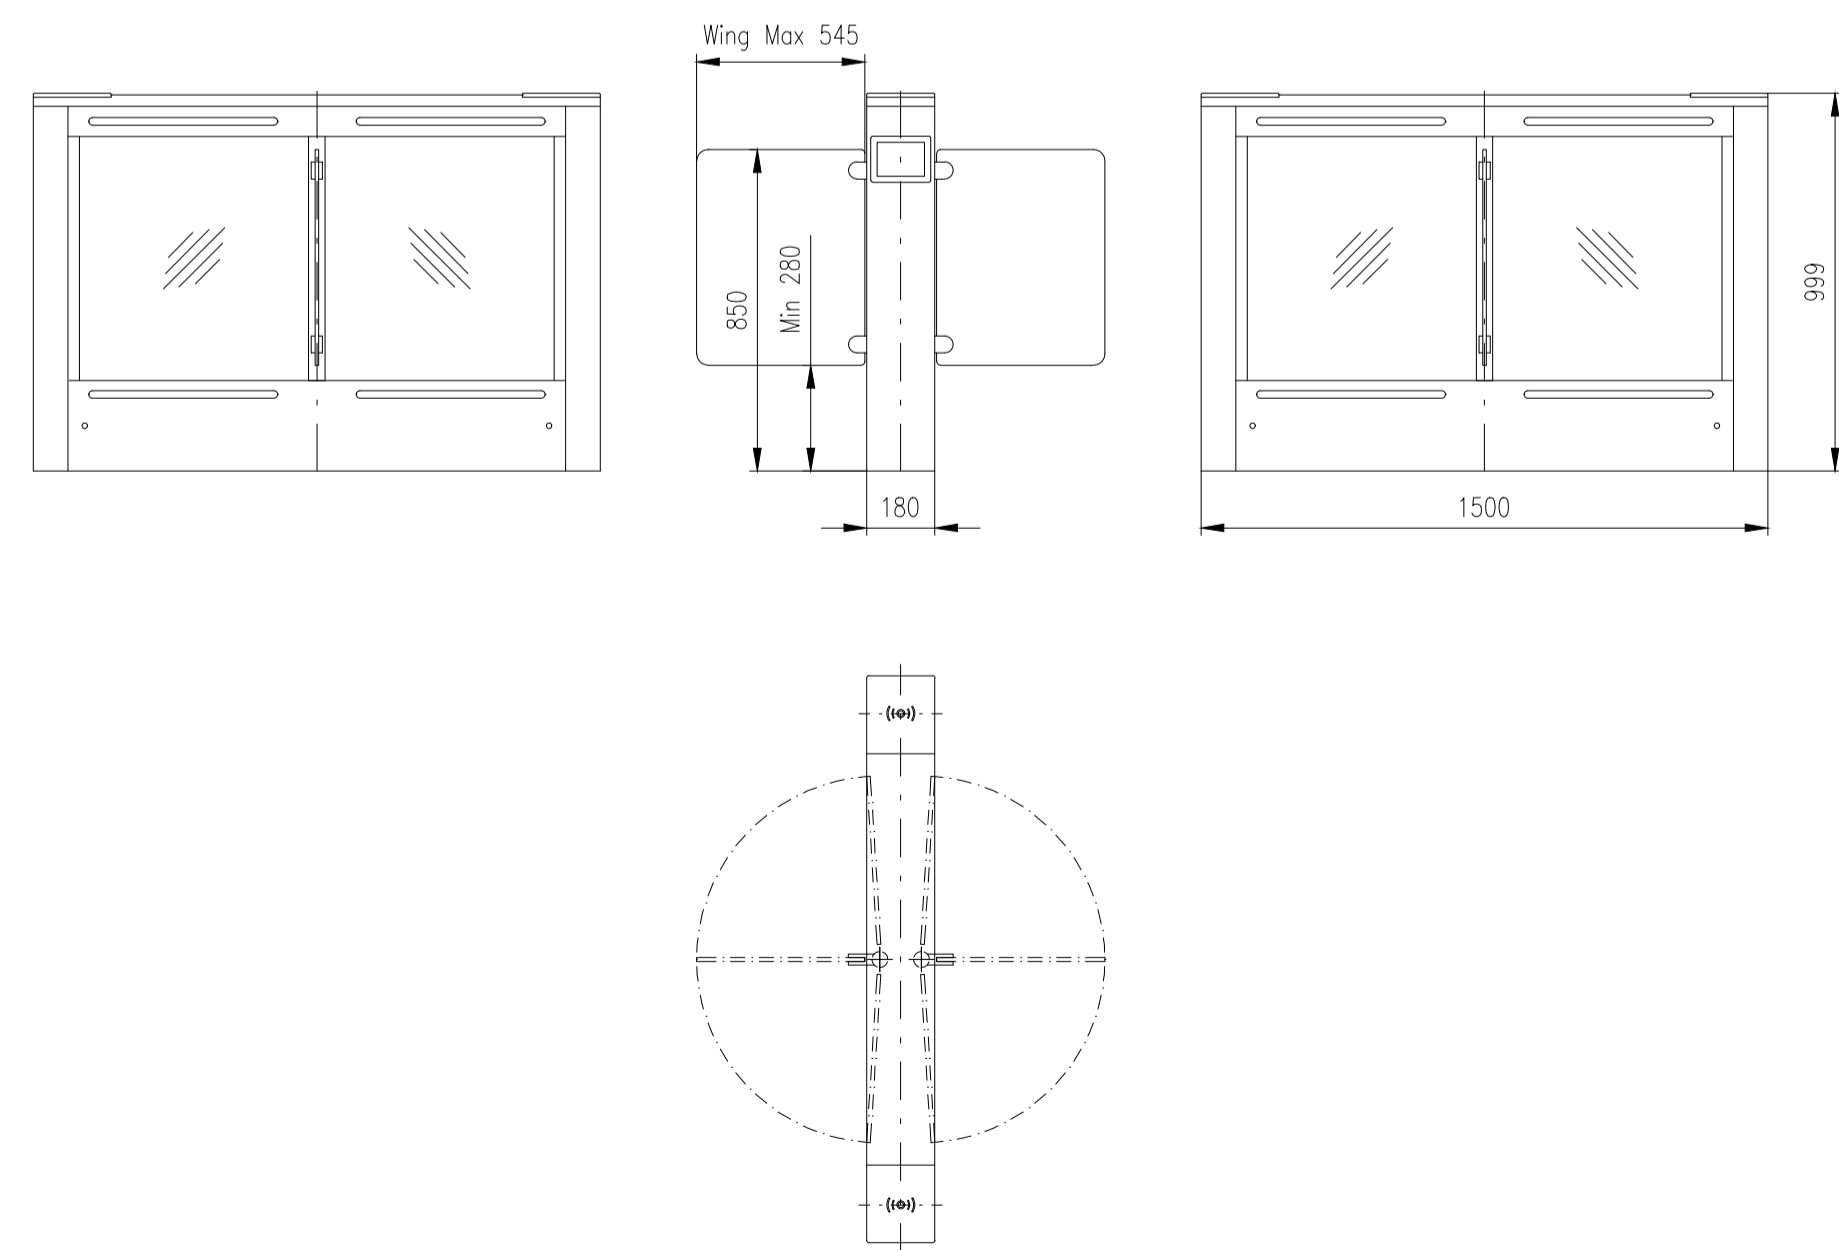

Turnstile: EasyGate-SPD-R-M-1W (Top-Glass)

Turnstile: EasyGate-SPD-R-S-1W (Top-Glass)

Turnstile: EasyGate-SPD-R-M-2W (Top-Stainless Steel)

Turnstile: EasyGate-SPD-R-M-1W (Top-Stainless Steel)

Turnstile: EasyGate-SPD-R-S-1W (Top-Stainless Steel)

Design of turnstiles: EASYGATE-SPD-R(Wing: toughened glass 10mm/for heights wings 850mm/side panels: solid stainless steel)

TUEGA

DATE	SCALE	FORMAT
March 2017	1:20	A1

Turnstile: EasyGate-SPD-R-M-2W (Top-Glass)