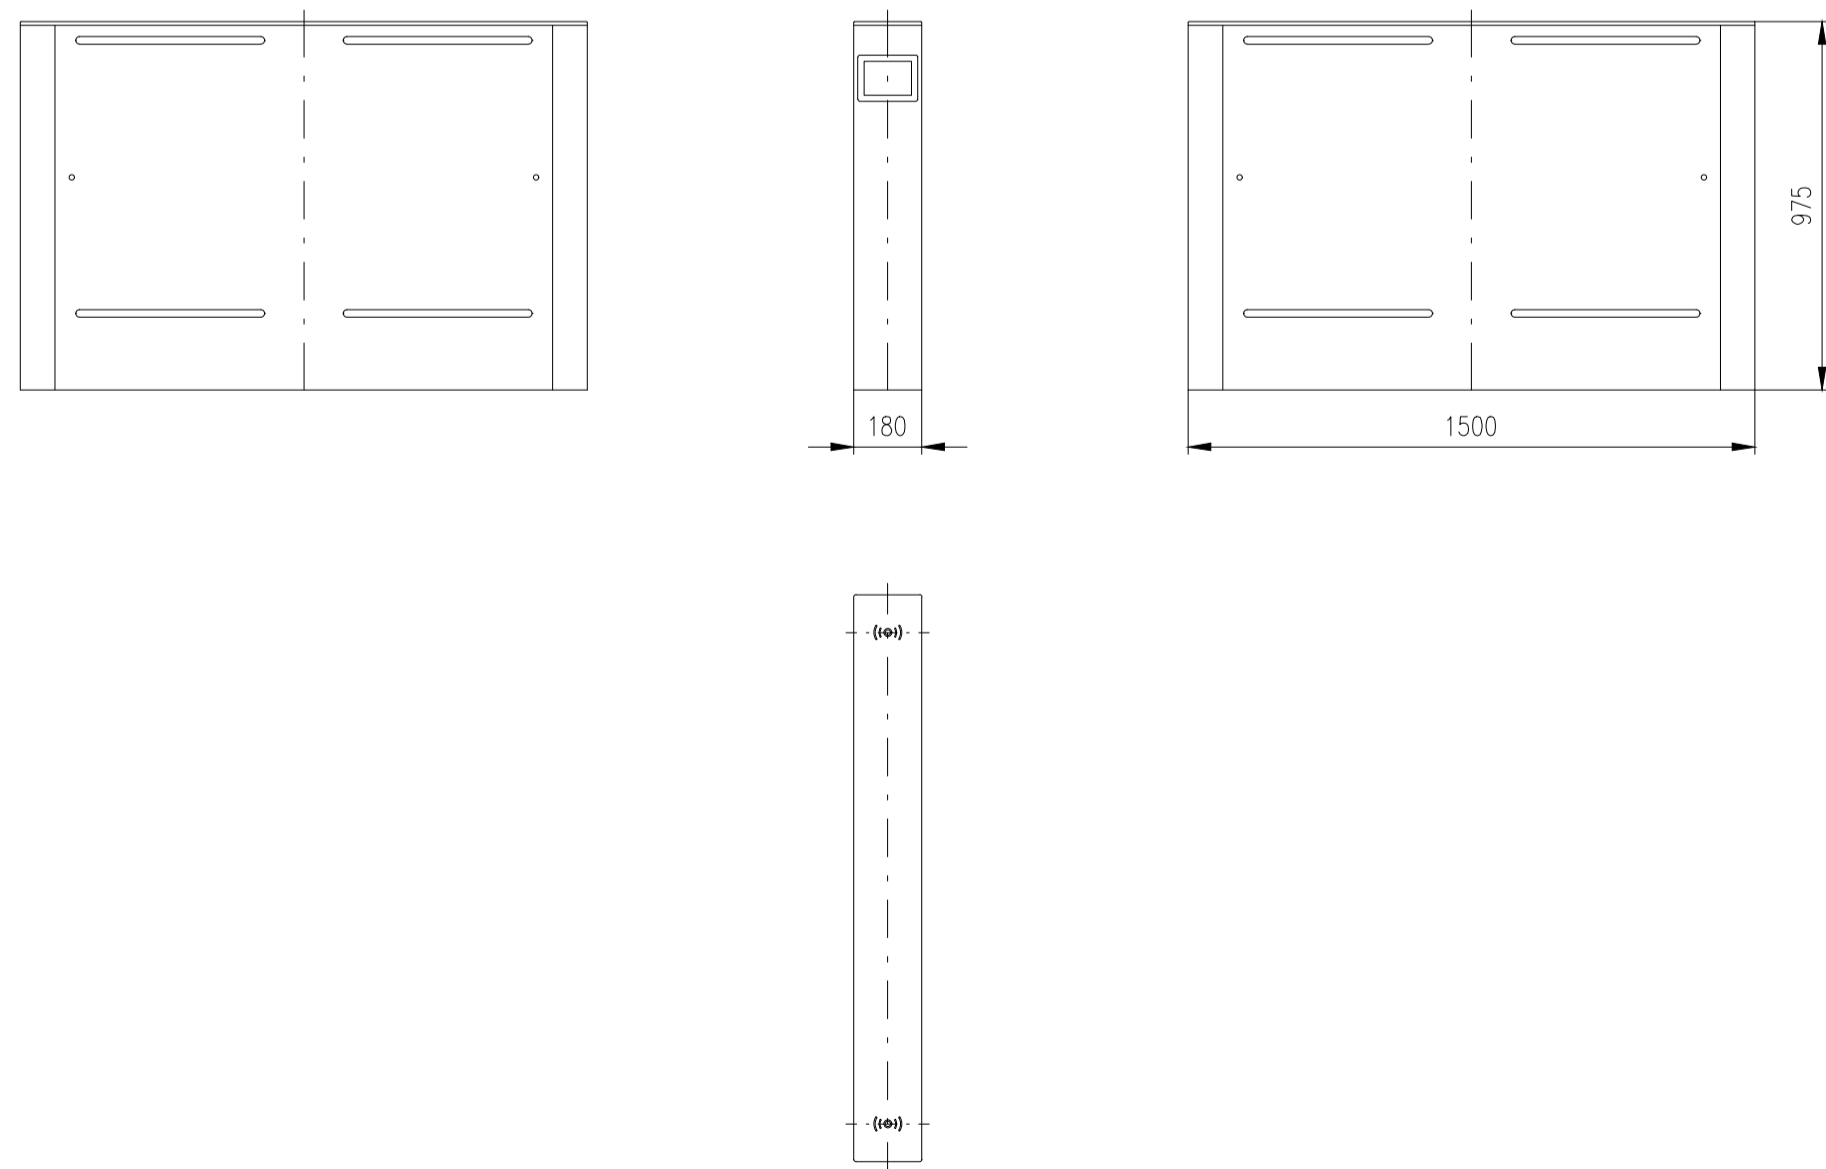

Turnstile: EasyGate-SPT-R-M-2W (Top-Glass)

Turnstile: EasyGate-SPT-R-M-1W (Top-Glass)

Turnstile: EasyGate-SPT-R-S-1W (Top-Glass)

Turnstile: EasyGate-SPT-R-M-OW (Top-Glass)
EasyGate-SPD-R-M-OW (Top-Glass)