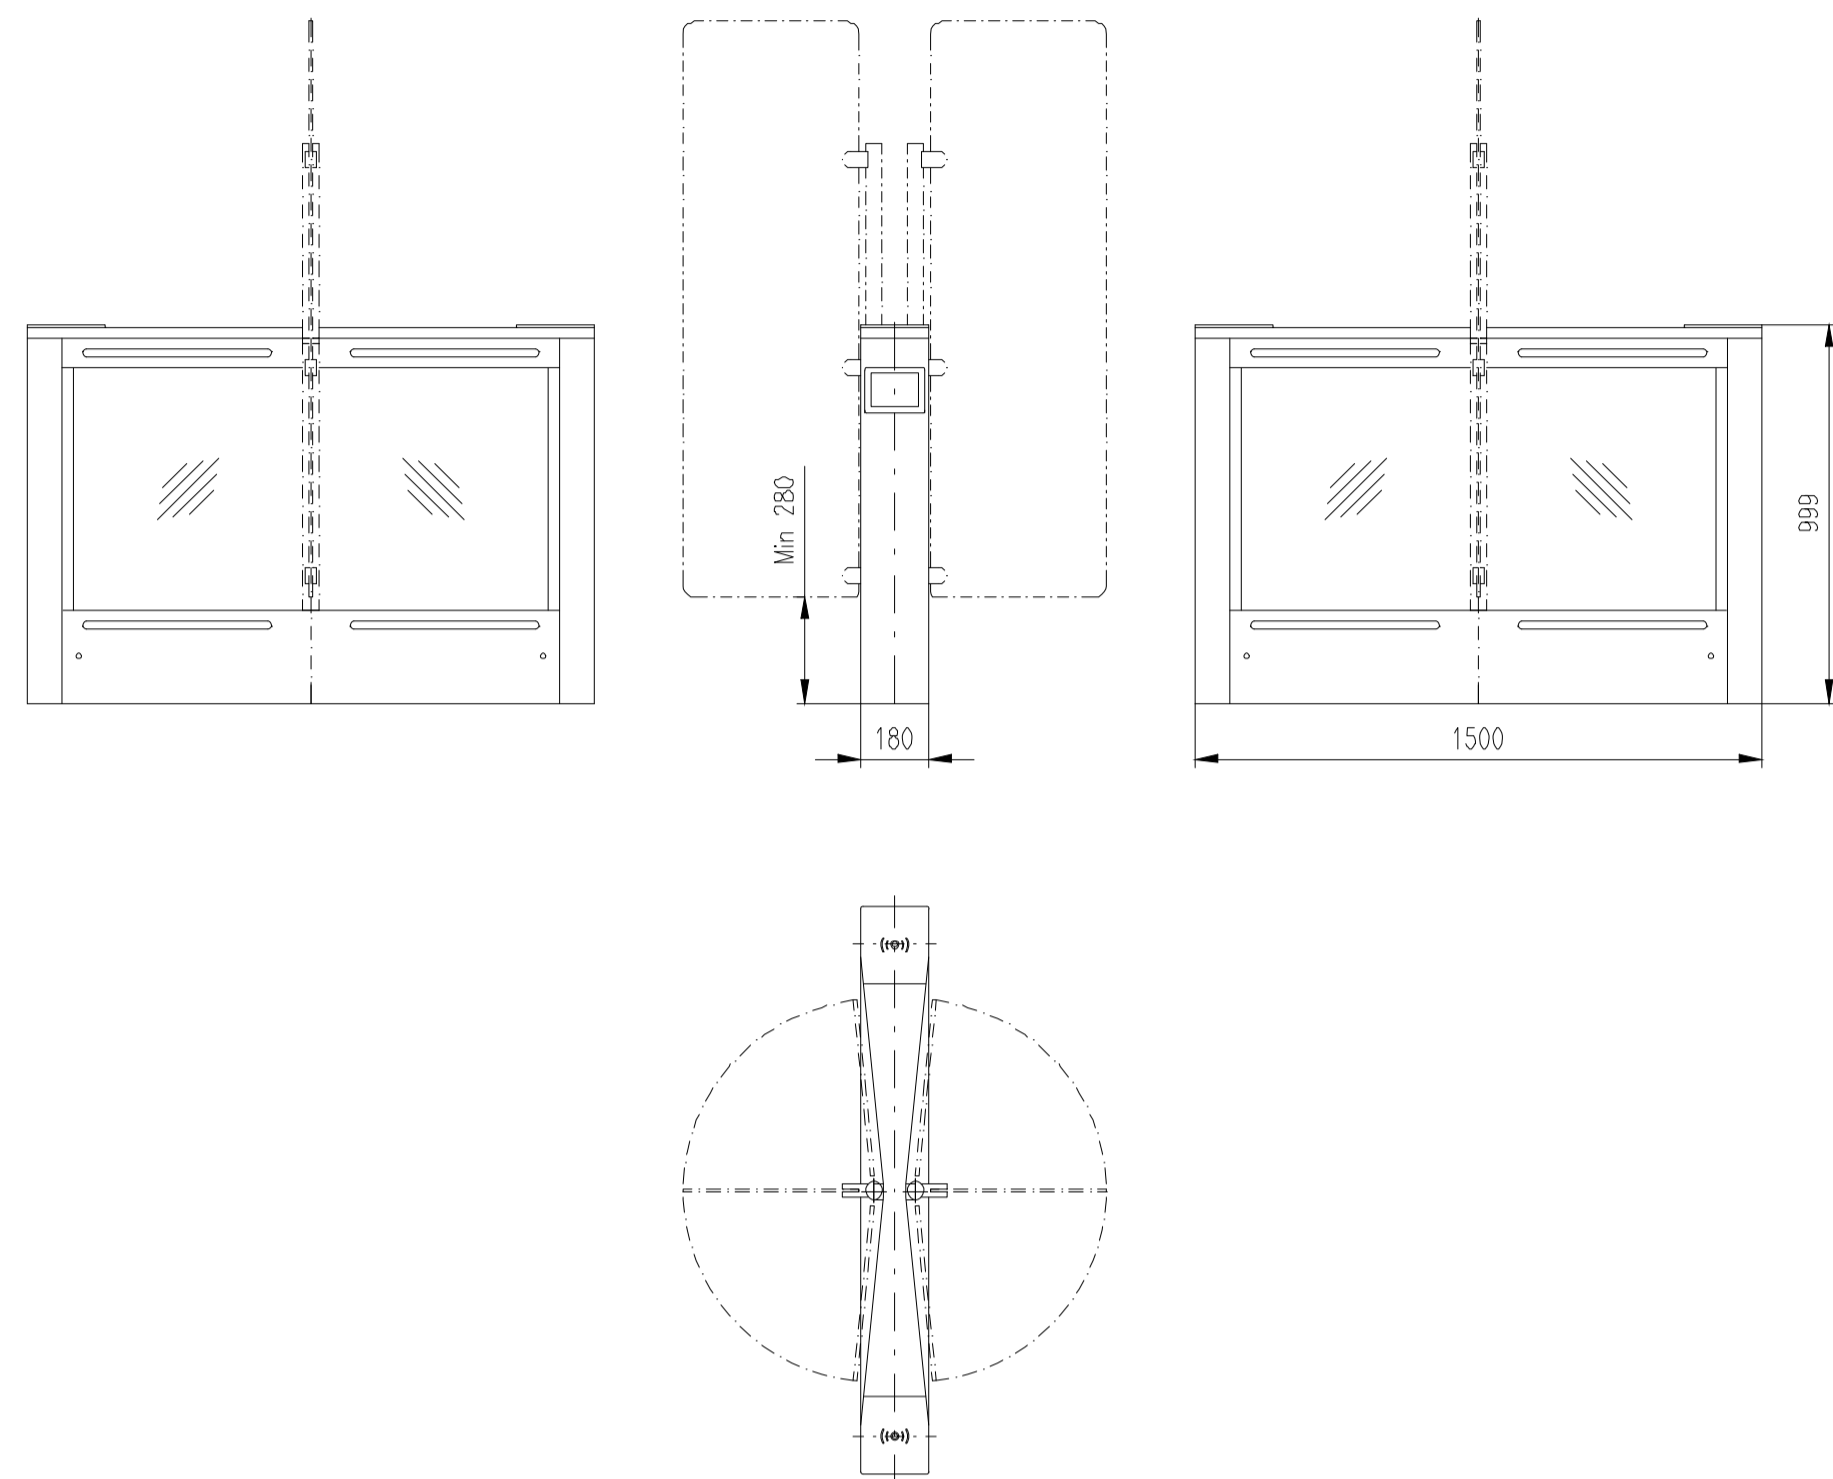

Design of turnstiles: EASYGATE-SPT-R (Wing: toughened glass 10mm/infill glass panel Connex 6,4mm)

Turnstile: EasyGate-SPT-R-M-2W (Top-Stainless Steel)