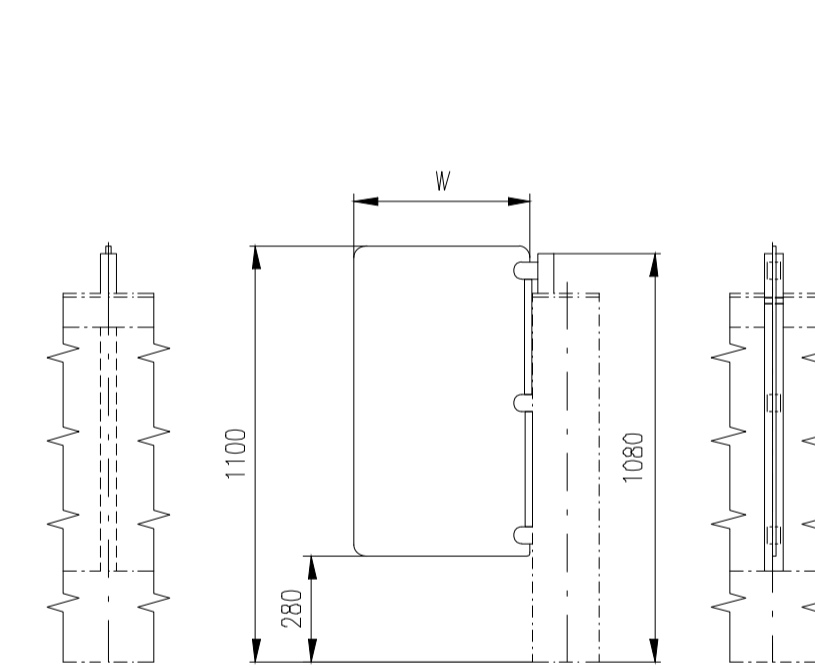

Passage width=920

Passage width=950

Passage width=1050

Design of turnstiles: EASYGATE-SPT (selection heights wings)

Standard wings (Top - Glass)

Standard wings (Top - Stainless Steel)

Height=1500-1800

Height=1200-1400

Height=975-1200

Height=1500-1800

Height=1200-1400

Height=999-1200

Wing Light (Top - Glass)

Height=1500 (Wing Light)

Height=1400 (Wing Light)

Height=1300 (Wing Light)

Height=1200 (Wing Light)

Height=1100 (Wing Light)

Height=975 (Wing Light)

Wing Light (Top - Stainless Steel)

Height=1500 (Wing Light)

Height=1400 (Wing Light)

Height=1300 (Wing Light)

Height=1200 (Wing Light)