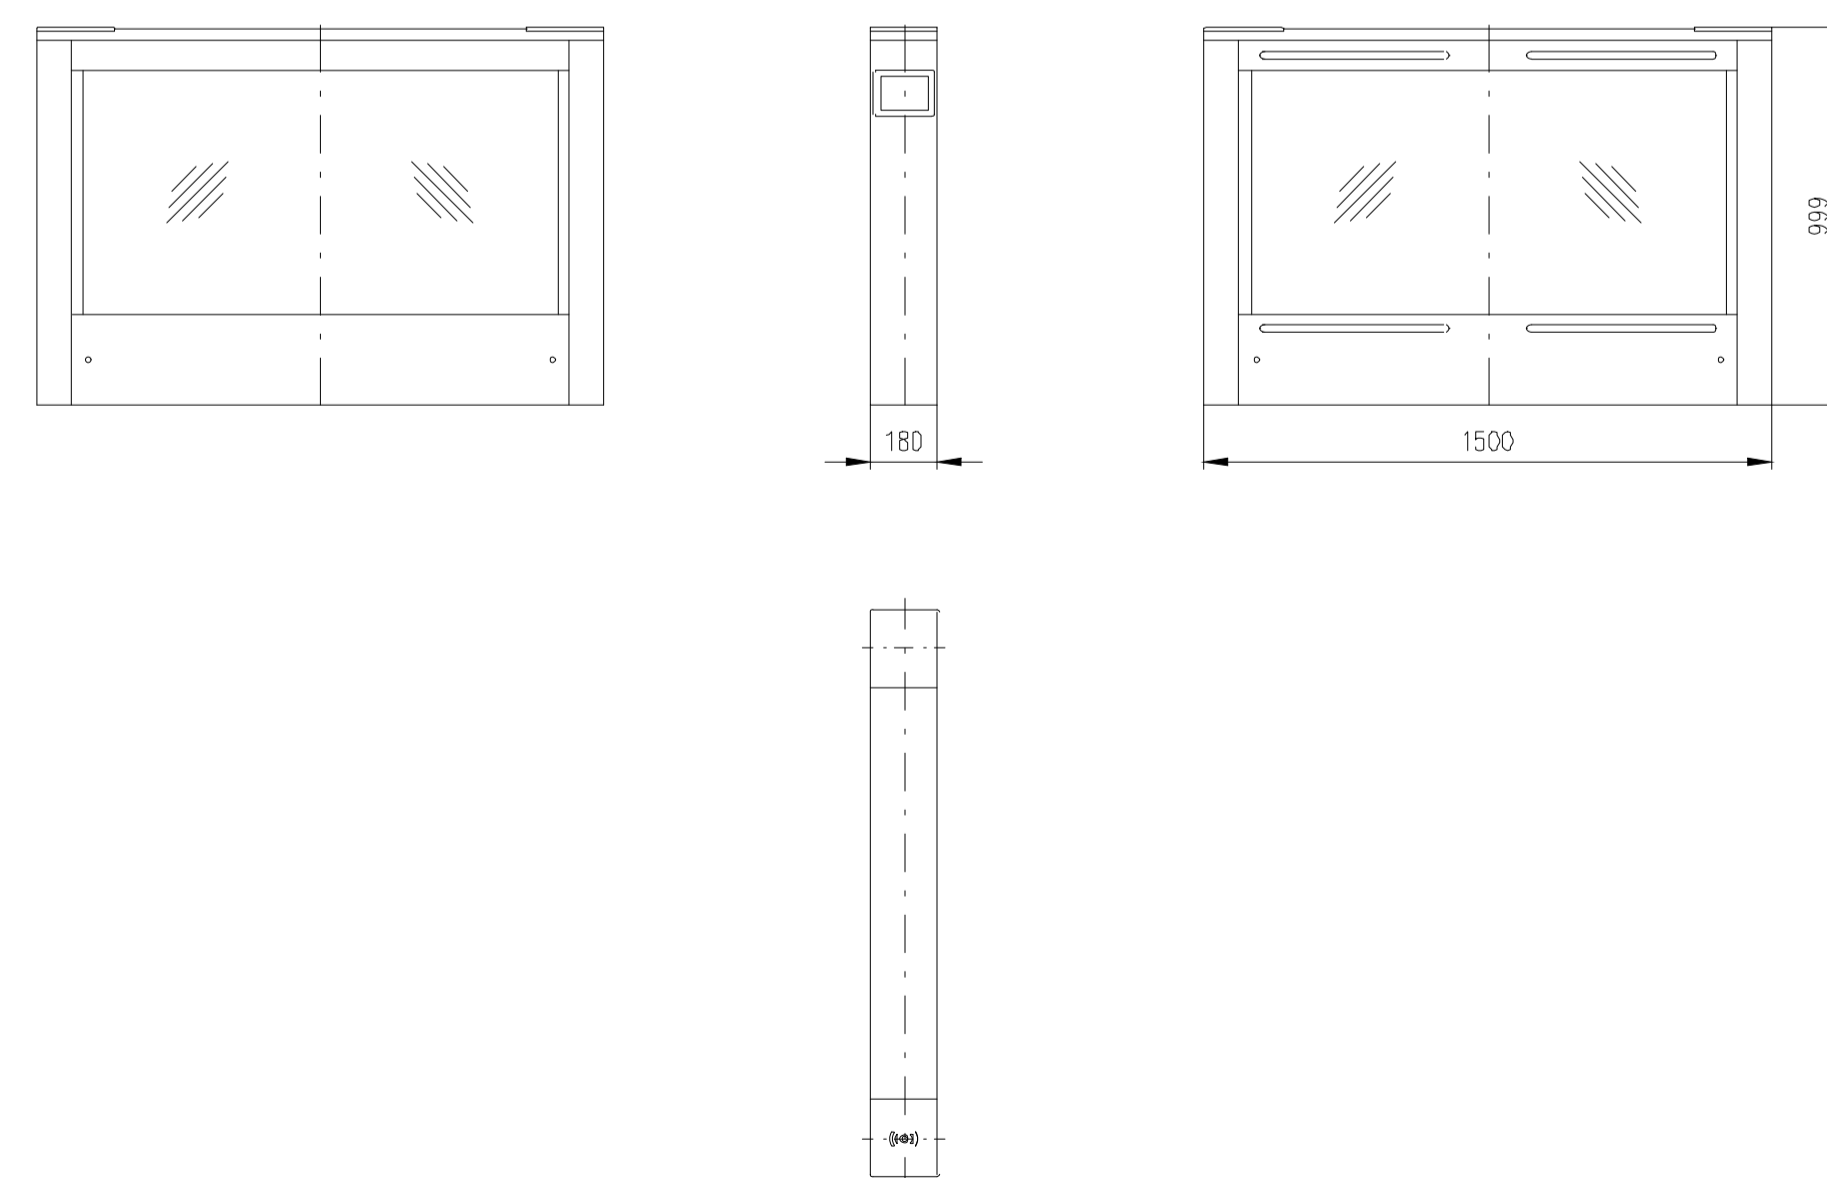

Turnstile: EasyGate-SPT-R-M-1W (Top-Stainless Steel)

Turnstile: EasyGate-SPT-R-S-1W (Top-Stainless Steel)

Turnstile: EasyGate-SPT-R-M-OW (Top-Stainless Steel)
EasyGate-SPD-R-M-OW (Top-Stainless Steel)

Turnstile: EasyGate-SPT-R-S-OW (Top-Stainless Steel)
EasyGate-SPD-R-S-OW (Top-Stainless Steel)