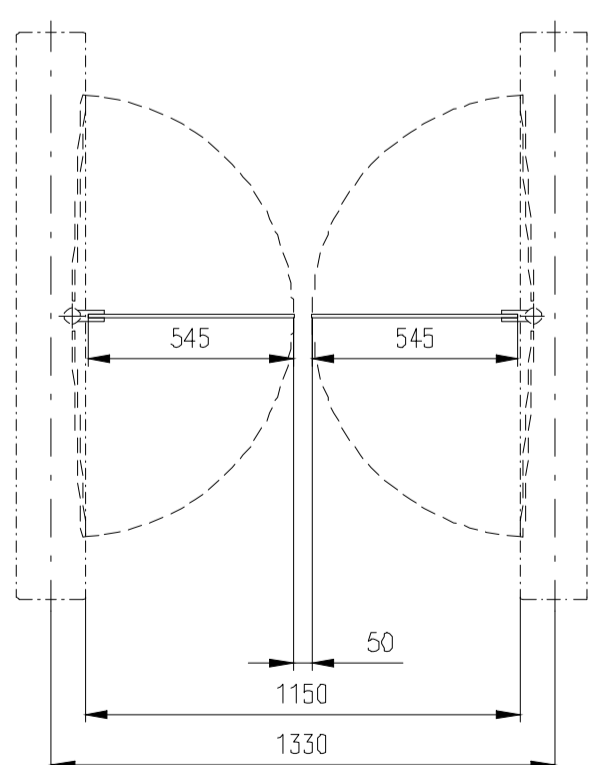

Passage width=550
(single-wing variant)

Passage width=600
(single-wing variant)

Passage width=550

Passage width=650

Passage width=750

Passage width=850

Passage width=920

Passage width=950

Passage width=1050

Passage width=1150

Design of turnstiles: EASYGATE-SPD-R (selection of passage width) – Only for infill glass panel !

Passage width=550
(single-wing variant)

Passage width=600
(single-wing variant)

Passage width=550

Passage width=650

Passage width=750

Passage width=850

Passage width=920

Passage width=950

Passage width=1050

Passage width=1150