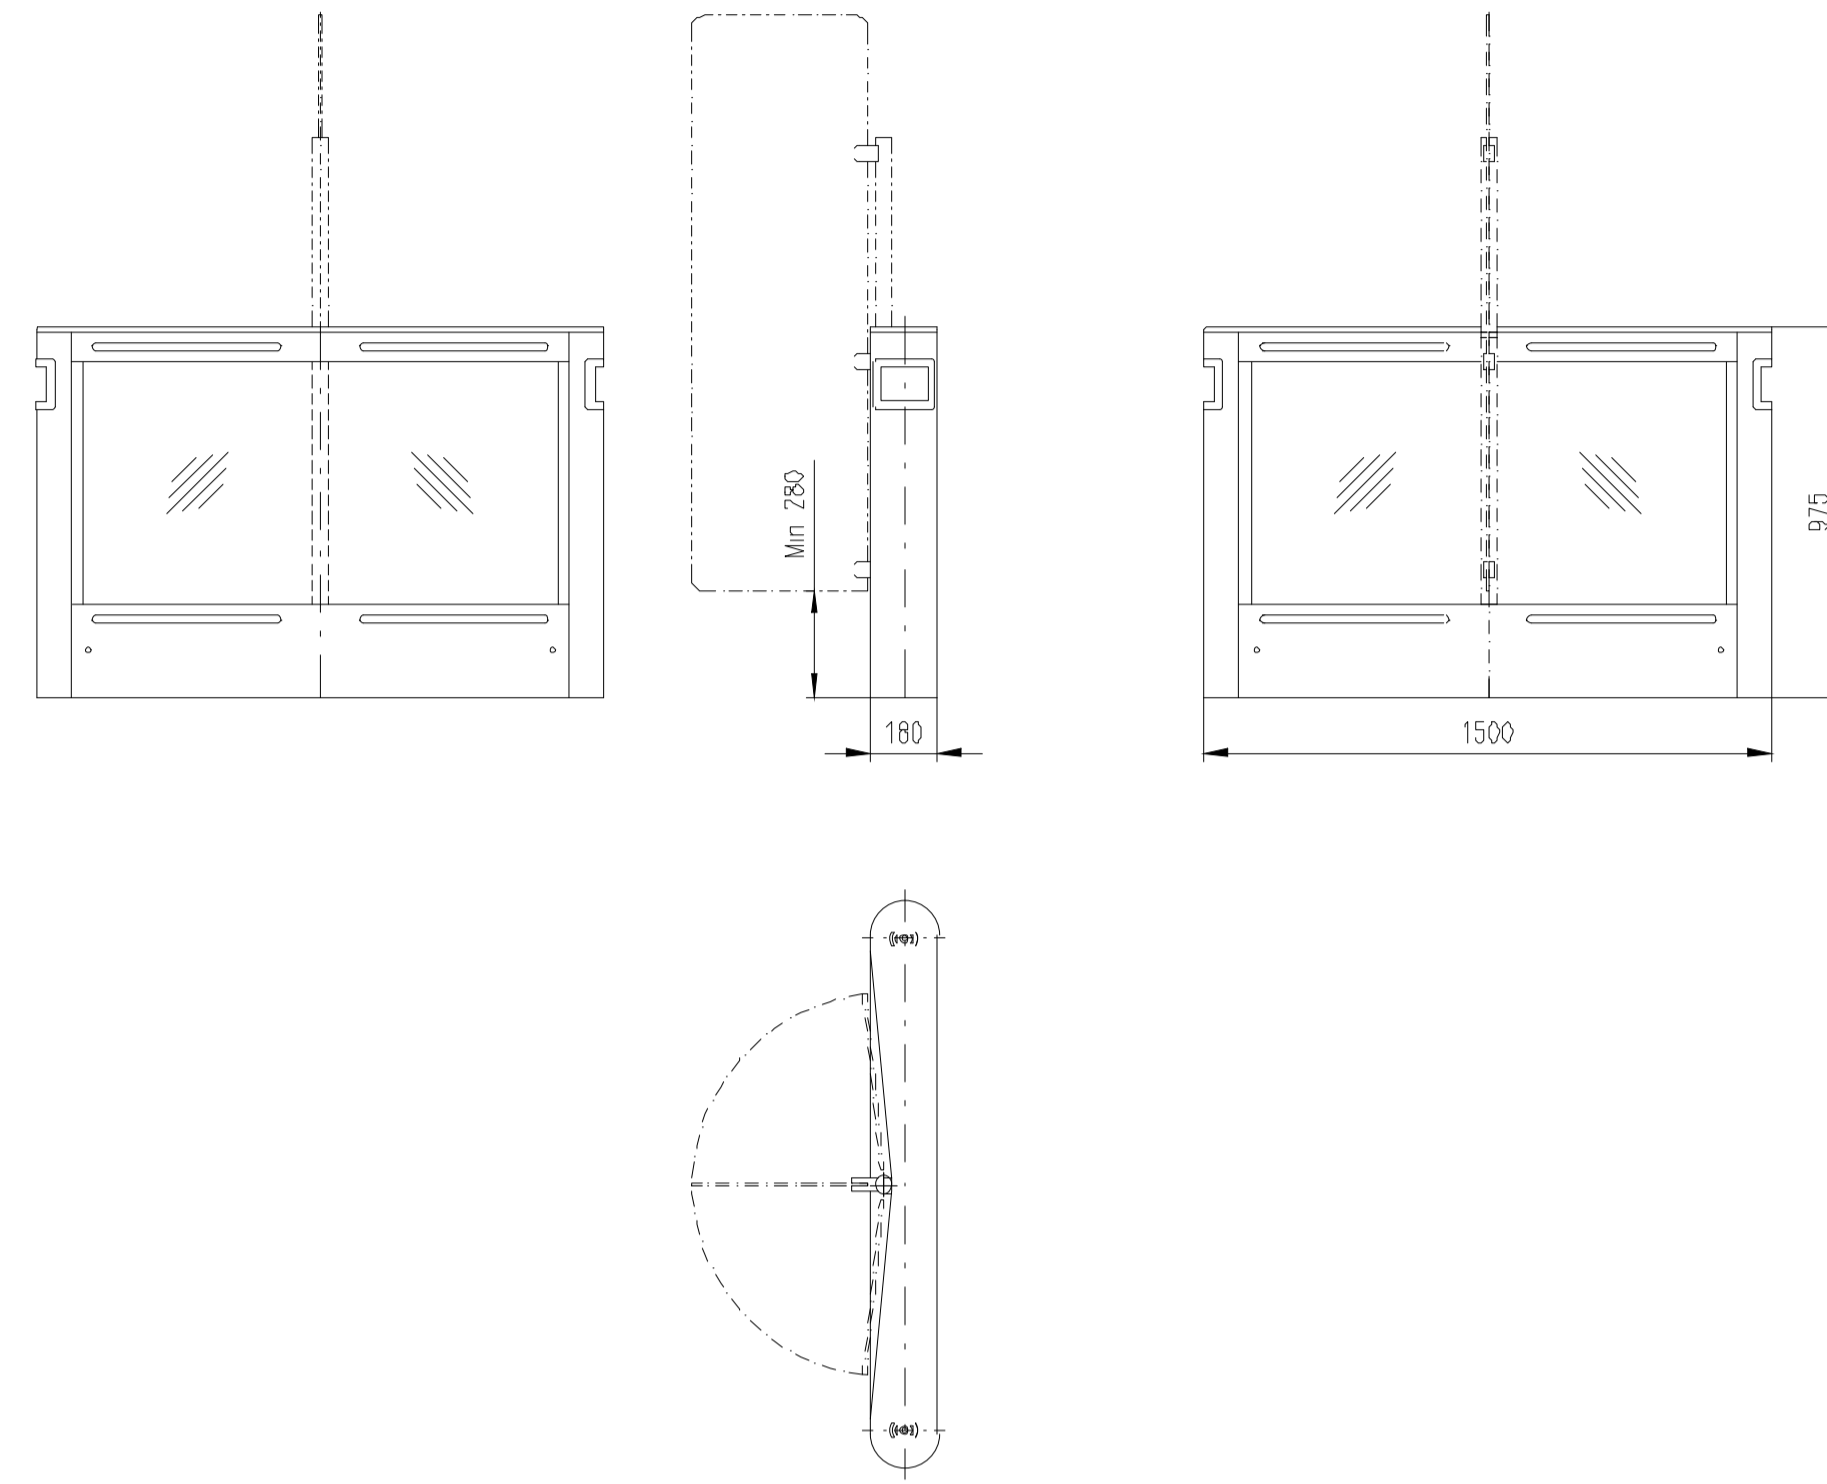

Height=1200 (Wing Light)

Height=1100 (Wing Light)

Height=975 (Wing Light)

Wing Light (Top - Stainless Steel)

Height=1500 (Wing Light)

Height=1400 (Wing Light)

Height=1300 (Wing Light)

Height=1200 (Wing Light)

Design of turnstiles: EASYGATE-SPT (Top-Stainless Steel) (selection heights wings - Hinge and Wing Light capping)

<p>Height=1800 (Hinge and Wing Light capping)</p>	<p>Height=1700 (Hinge and Wing Light capping)</p>	<p>Height=1600 (Hinge and Wing Light capping)</p>	<p>Height=1500 (Hinge and Wing Light capping)</p>	<p>Height=1400 (Hinge and Wing Light capping)</p>
<p>Height=1300 (Hinge and Wing Light capping)</p>	<p>Height=1200 (Hinge and Wing Light capping)</p>	<p>Height=1100 (Hinge and Wing Light capping)</p>	<p>Height=999 (Hinge and Wing Light capping)</p>	<p>EasyGate-SPD (Hinge and Wing Light capping)</p>

Design of turnstiles: EASYGATE-SPT-G (Wing: toughened glass 10mm/infill glass panel Connex 6,4mm)

TUEGA

DATE	SCALE	FORMAT
March 2017	1:20	A1

Turnstile: EasyGate-SPT-G-M-2W (Top-Glass) ✖

Turnstile: EasyGate-SPT-G-M-1W (Top-Glass) ✖