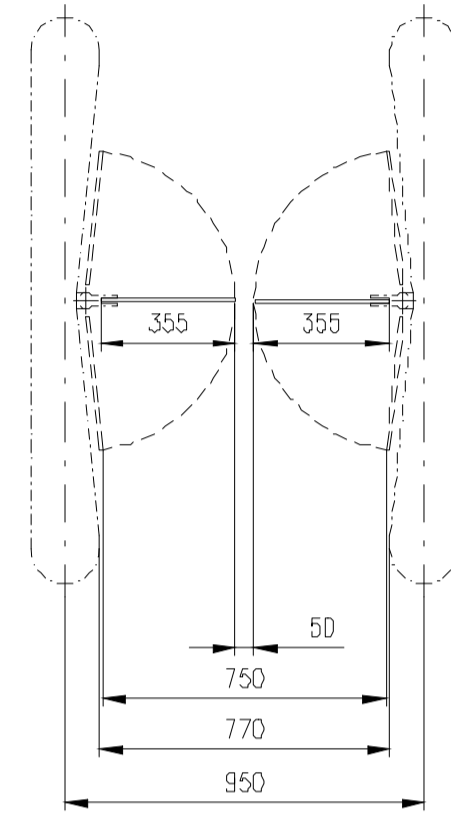

Design of turnstiles: EASYGATE-SPT-G and SPD-G (selection of passage width)

Passage width=550
(single-wing variant)

Passage width=550

Passage width=650

Passage width=750

Passage width=850

Passage width=920

Passage width=950

Passage width=1050

Design of turnstiles: EASYGATE-SPT-R and SPD-R (selection of passage width)

Passage width=550
(single-wing variant)

Passage width=550

Passage width=650

Passage width=750

Passage width=850

Passage width=920

Passage width=950

Passage width=1050

Design of turnstiles: EASYGATE-SPT (selection heights wings)

Standard wings (Top - Glass)

Standard wings (Top - Stainless Steel)

Height=1500-1800

Height=1200-1400

Height=975-1200

Height=1500-1800

Height=1200-1400

Height=999-1200

Wing Light (Top - Glass)

Height=1500 (Wing Light)

Height=1400 (Wing Light)

Height=1300 (Wing Light)