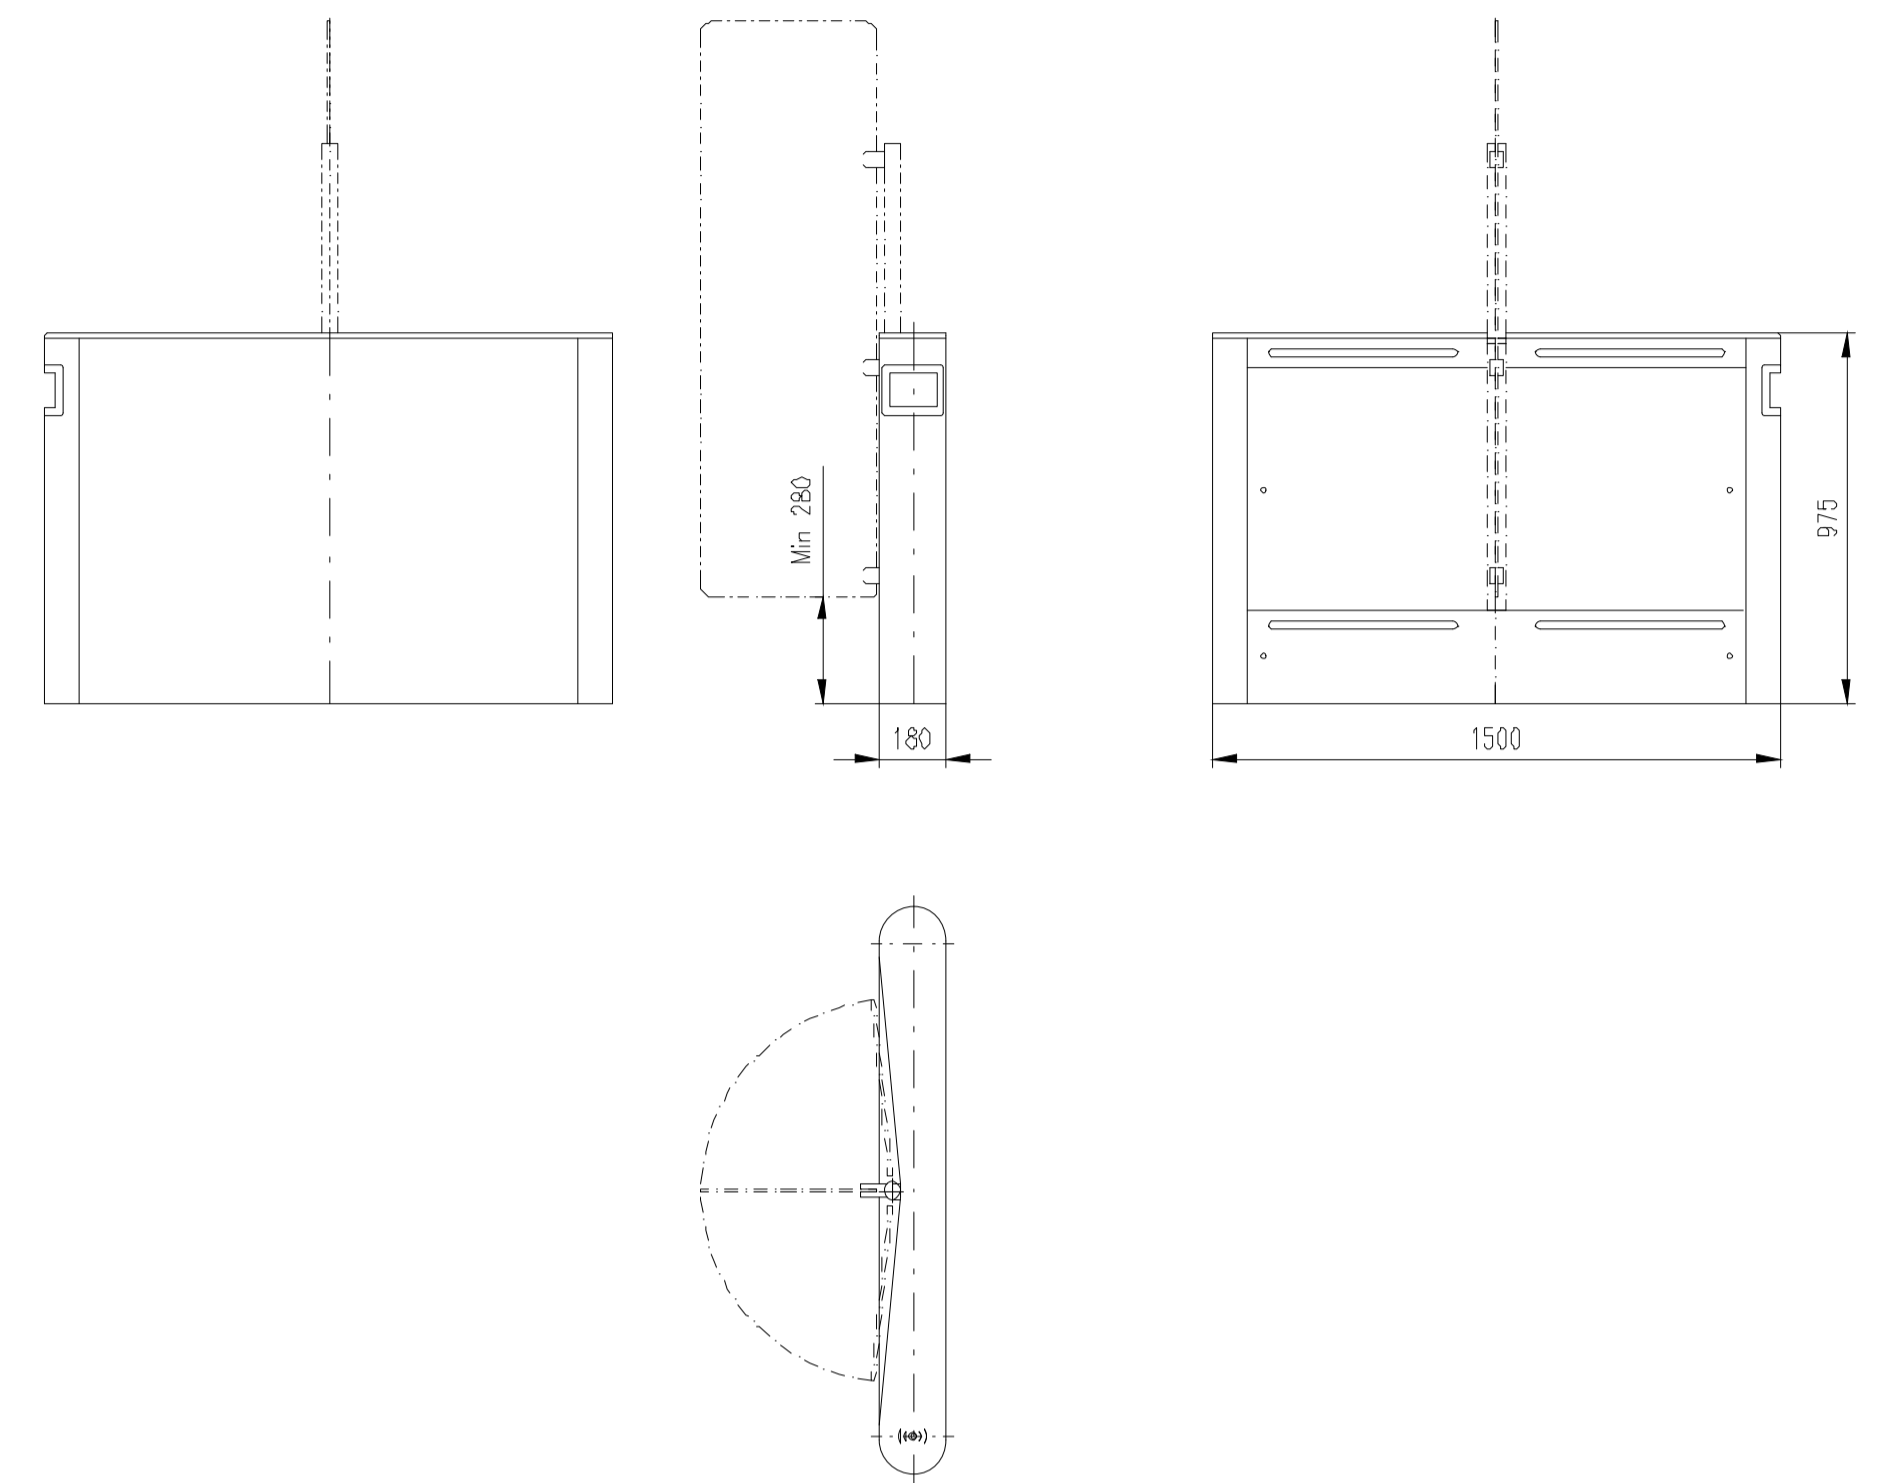

TUEGA

DATE	SCALE	FORMAT
March 2017	1:20	A1

Turnstile: EasyGate-SPT-G-M-2W (Top-Glass)

Turnstile: EasyGate-SPT-G-M-1W (Top-Glass)

Turnstile: EasyGate-SPT-G-S-1W (Top-Glass)

Turnstile: EasyGate-SPT-G-M-OW (Top-Glass)
EasyGate-SPD-G-M-OW (Top-Glass)