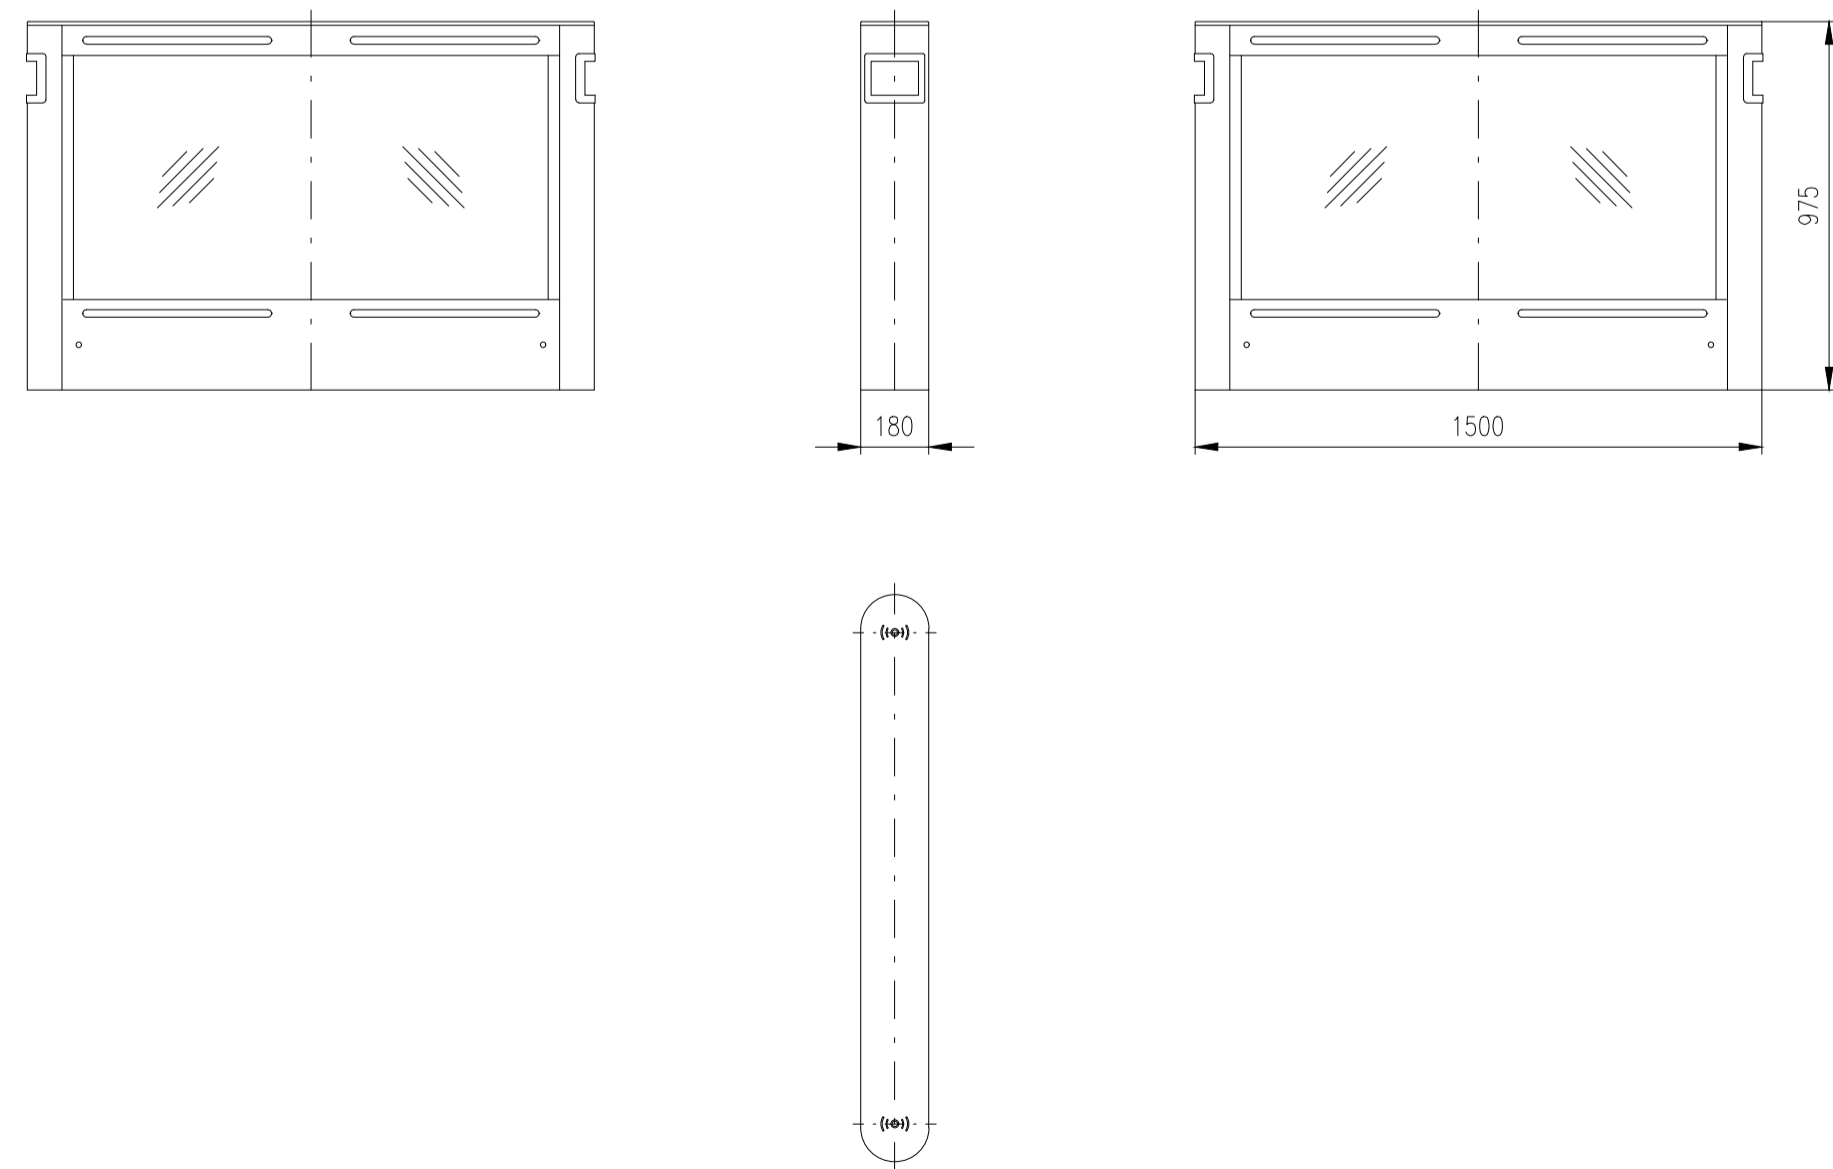

Turnstile: EasyGate-SPT-G-M-OW (Top-Glass)
EasyGate-SPD-G-M-OW (Top-Glass) ✖