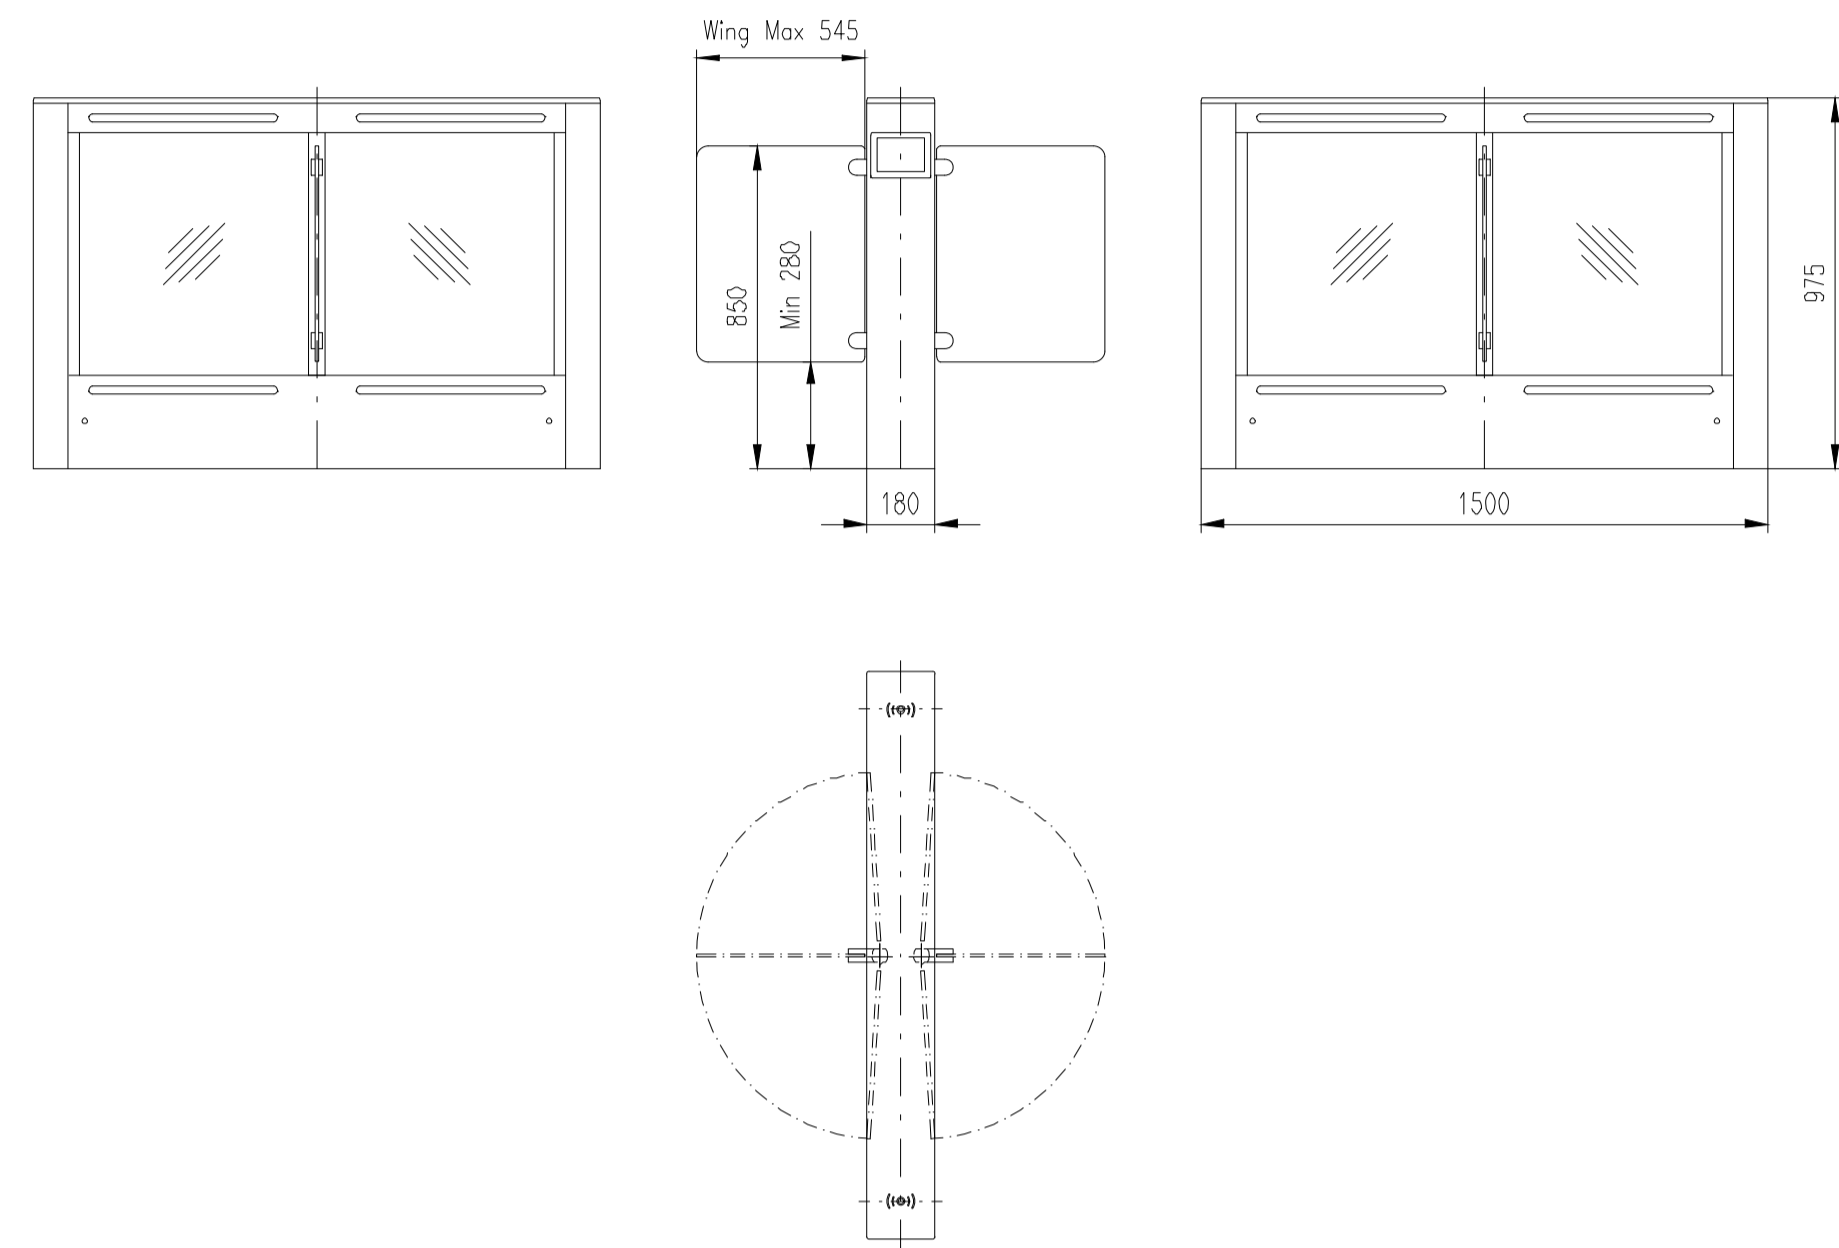

Design of turnstiles: EASYGATE-SPD-R (Wing: toughened glass 10mm/for heights wings 850mm/infill glass panel Connex 6,4mm)

TUEGA

DATE	SCALE	FORMAT
March 2017	1:20	A1

Turnstile: EasyGate-SPD-R-M-2W (Top-Glass)

Turnstile: EasyGate-SPD-R-M-1W (Top-Glass)

Turnstile: EasyGate-SPD-R-S-1W (Top-Glass)