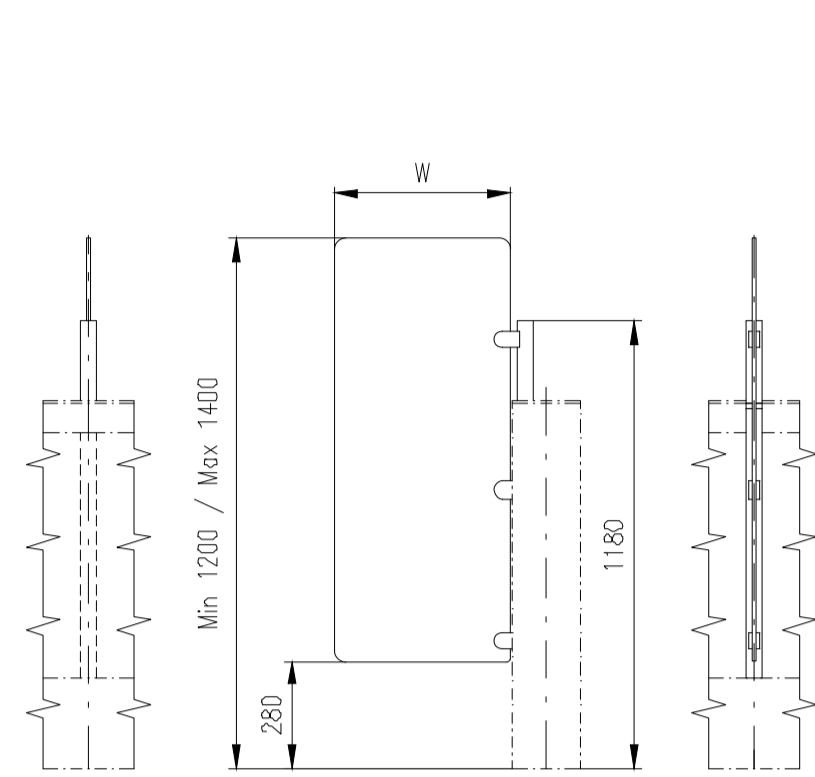

Passage width=920

Passage width=950

Passage width=1050

Design of turnstiles: EASYGATE-SPT (selection heights wings)

Standard wings (Top - Glass)

Standard wings (Top - Stainless Steel)

Height=1500-1800

Height=1200-1400

Height=975-1200

Height=1500-1800

Height=1200-1400

Height=999-1200

Wing Light (Top - Glass)

Height=1500 (Wing Light)

Height=1400 (Wing Light)

Height=1300 (Wing Light)

Height=1200 (Wing Light)

Height=1100 (Wing Light)

Height=975 (Wing Light)

Wing Light (Top - Stainless Steel)

Height=1500 (Wing Light)

Height=1400 (Wing Light)

Height=1300 (Wing Light)

Height=1200 (Wing Light)