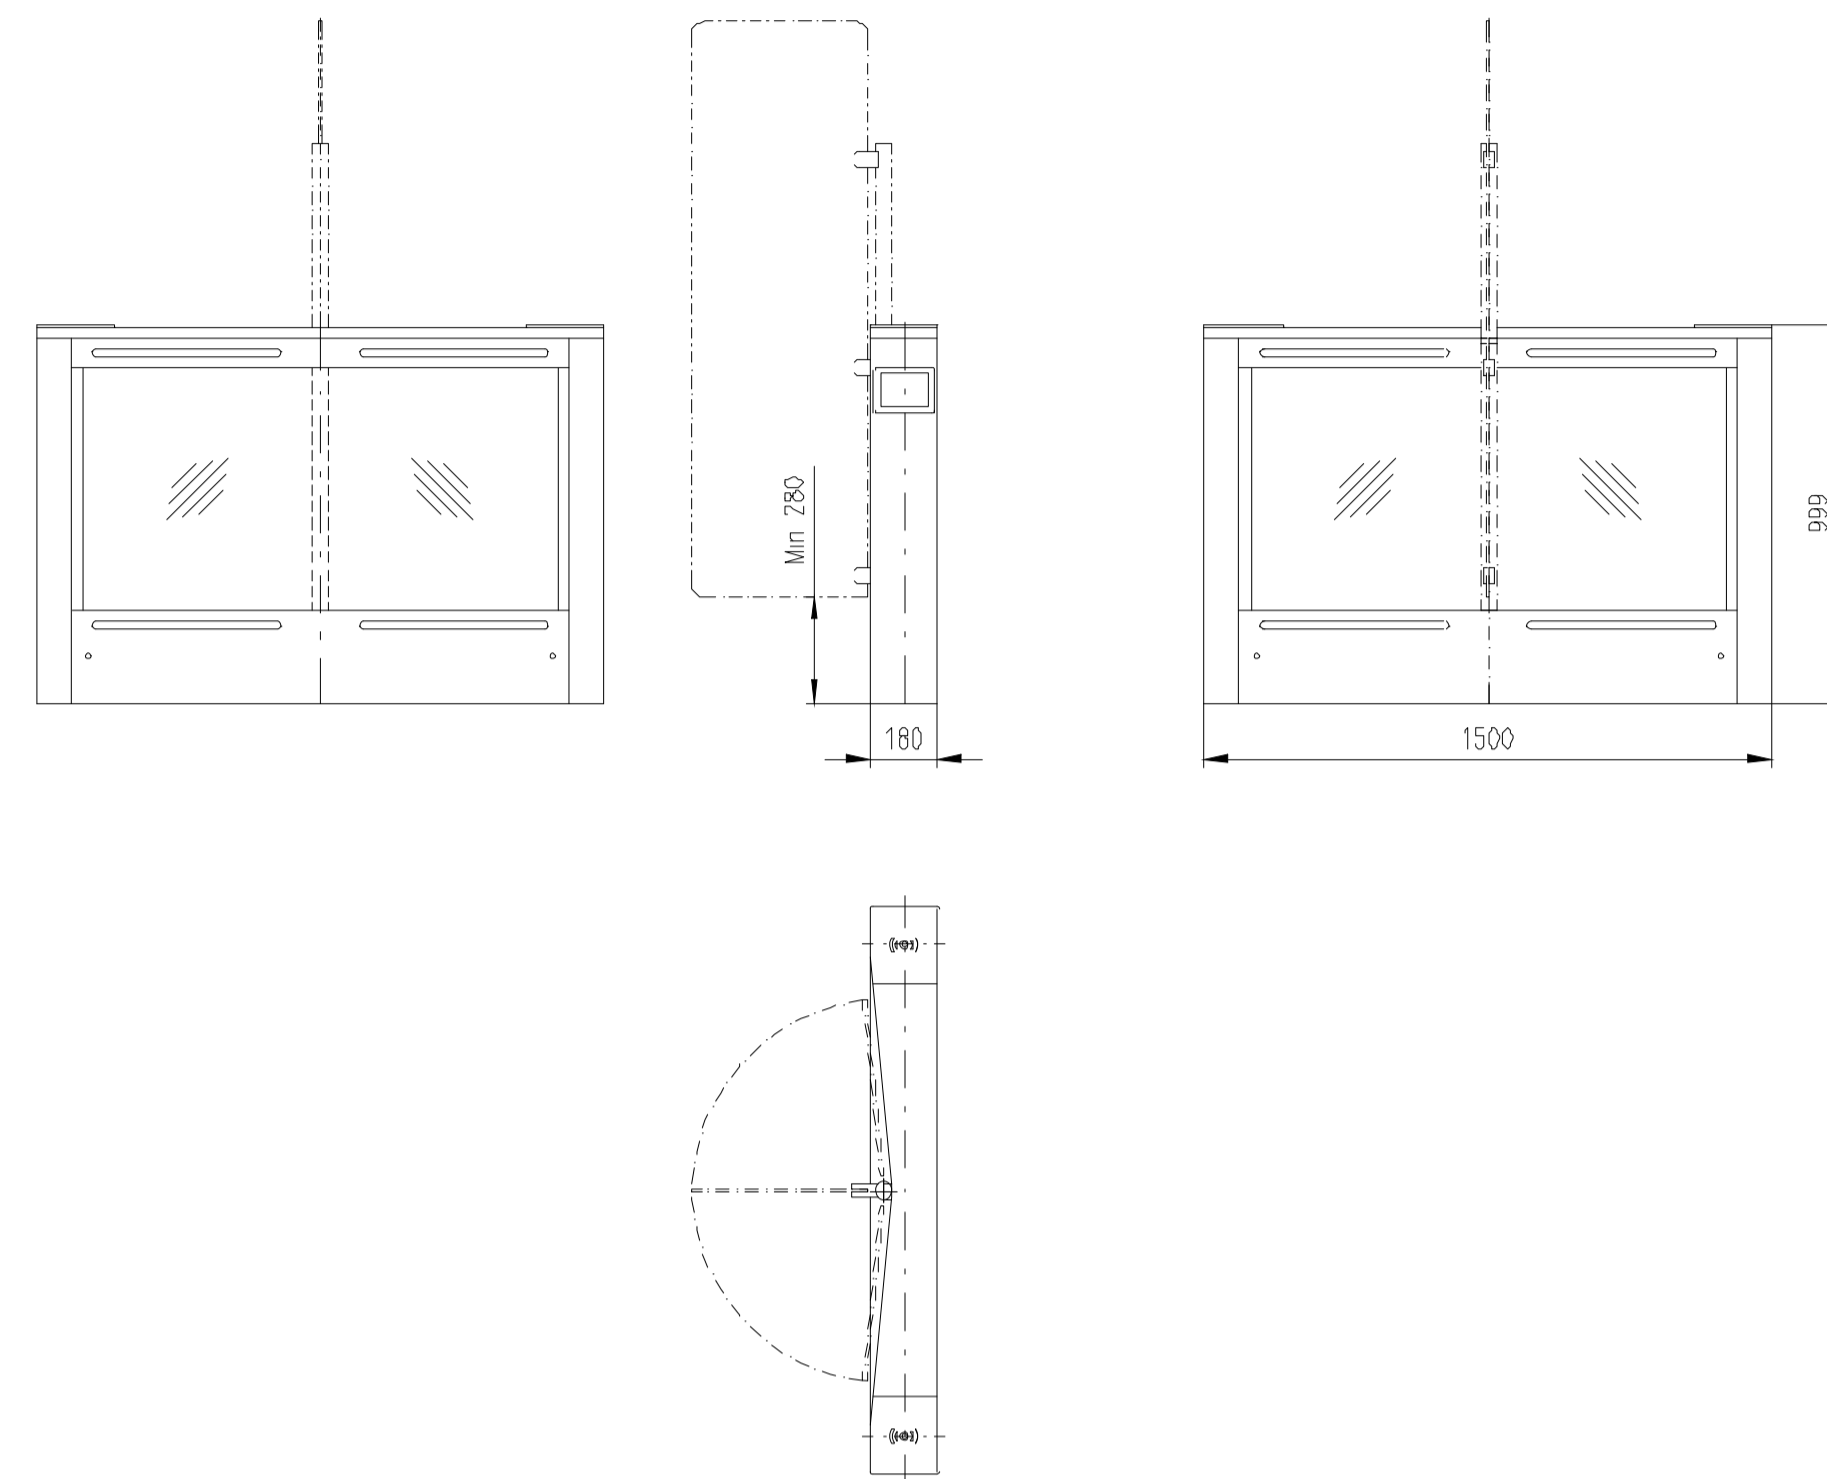

Turnstile: EasyGate-SPT-R-M-1W (Top-Stainless Steel)