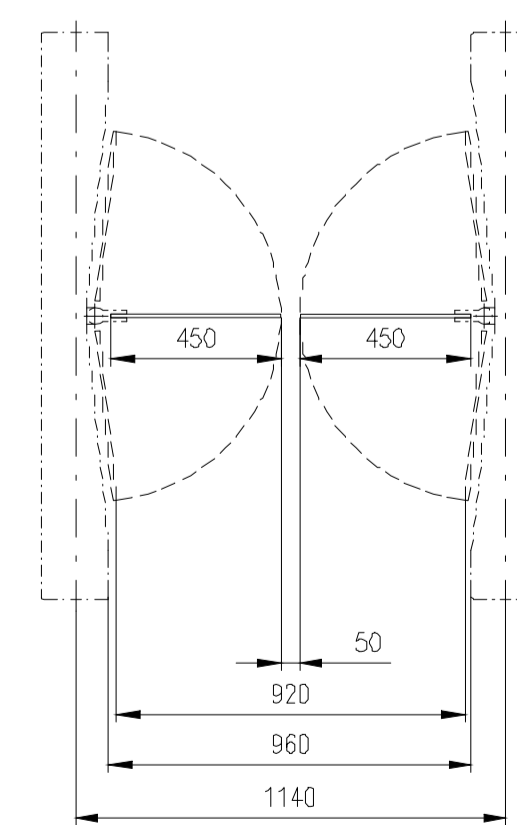

Design of turnstiles: EASYGATE-SPT-G and SPD-G (selection of passage width)

Passage width=550
(single-wing variant)

Passage width=550

Passage width=650

Passage width=750

Passage width=850

Passage width=920

Passage width=950

Passage width=1050

Design of turnstiles: EASYGATE-SPT-R and SPD-R (selection of passage width)

Passage width=550
(single-wing variant)

Passage width=550

Passage width=650

Passage width=750

Passage width=850

Passage width=920

Passage width=950

Passage width=1050

Design of turnstiles: EASYGATE-SPT (selection heights wings)

Standard wings (Top - Glass)

Standard wings (Top - Stainless Steel)

Height=1500-1800

Height=1200-1400

Height=975-1200

Height=1500-1800

Height=1200-1400

Height=999-1200

Wing Light (Top - Glass)

Height=1500 (Wing Light)

Height=1400 (Wing Light)

Height=1300 (Wing Light)