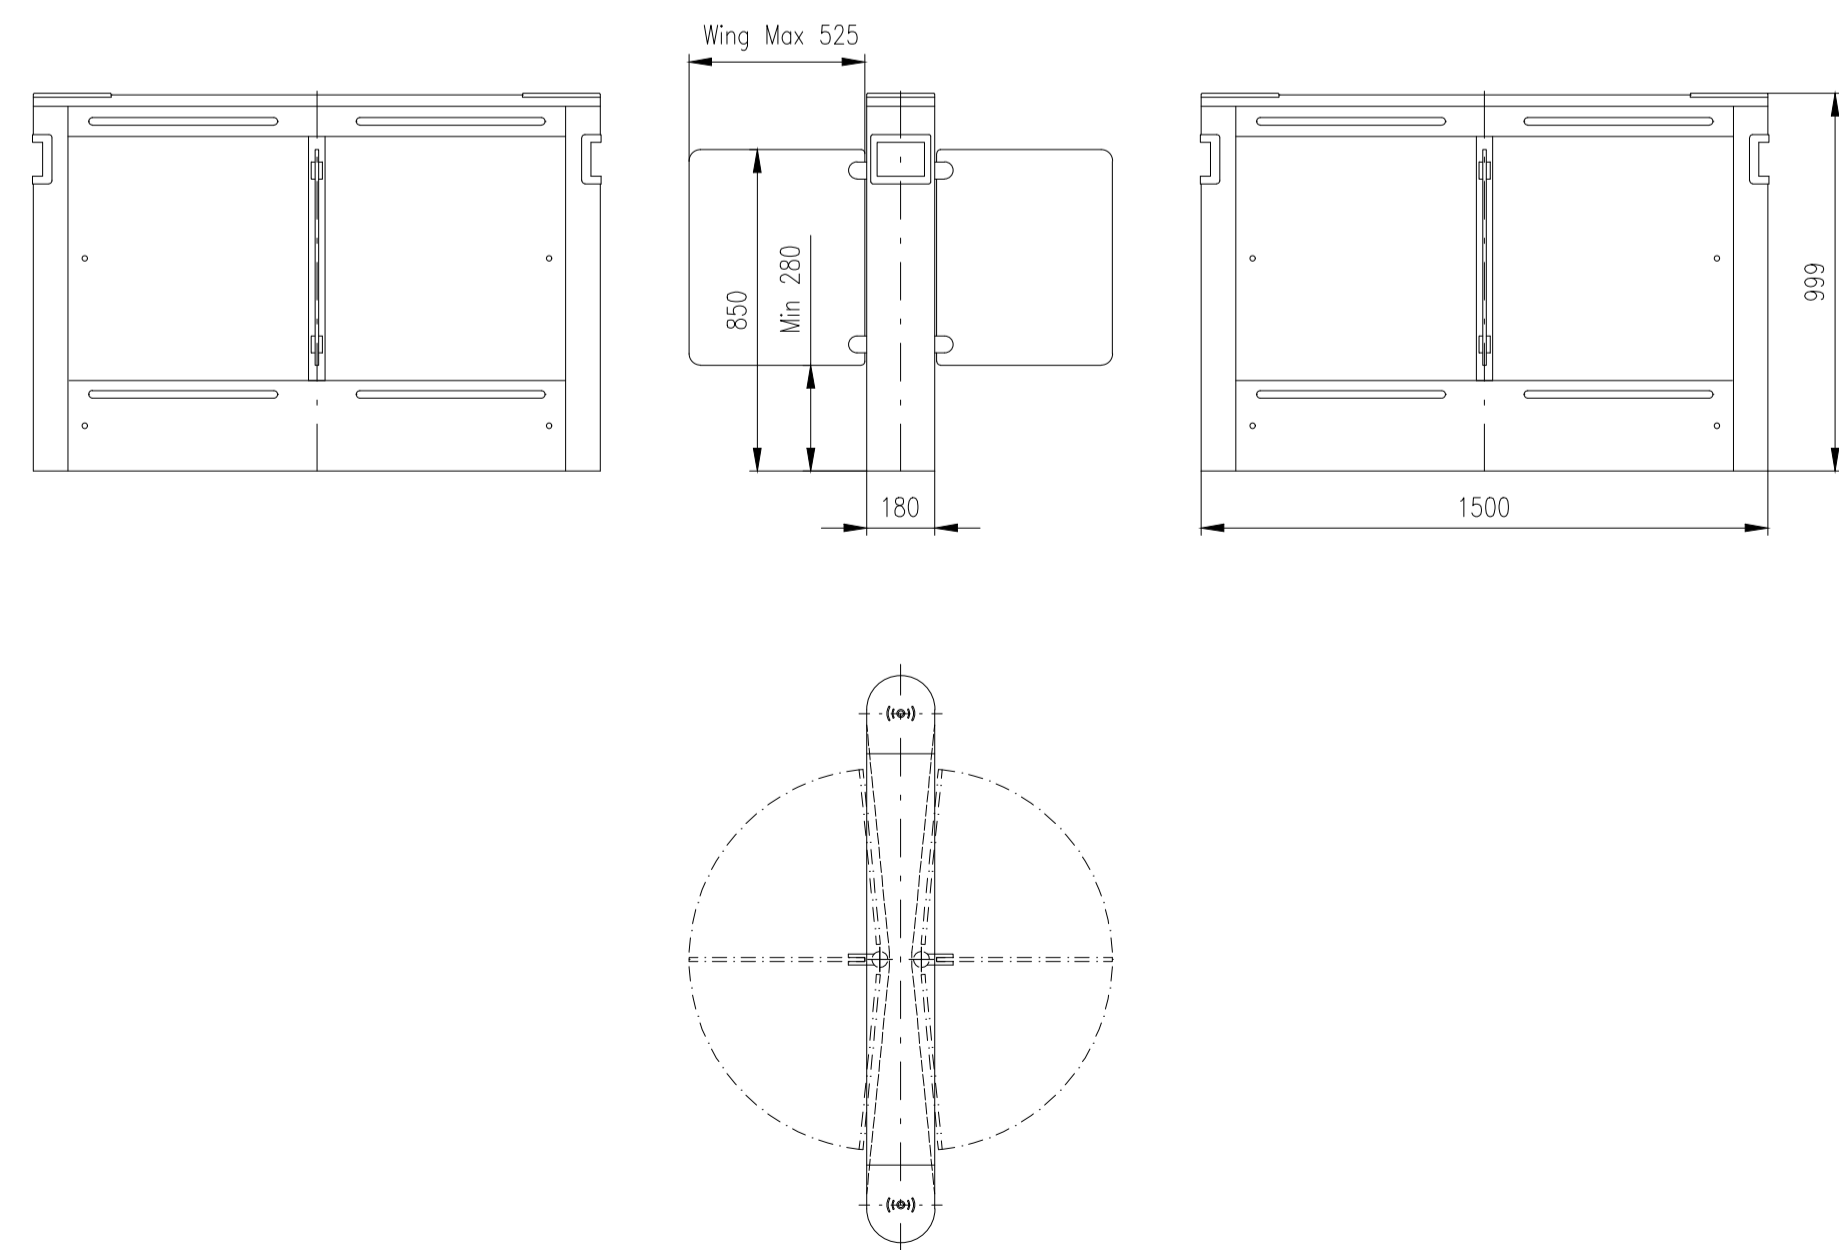

Turnstile: EasyGate-SPD-G-M-2W (Top-Stainless Steel)