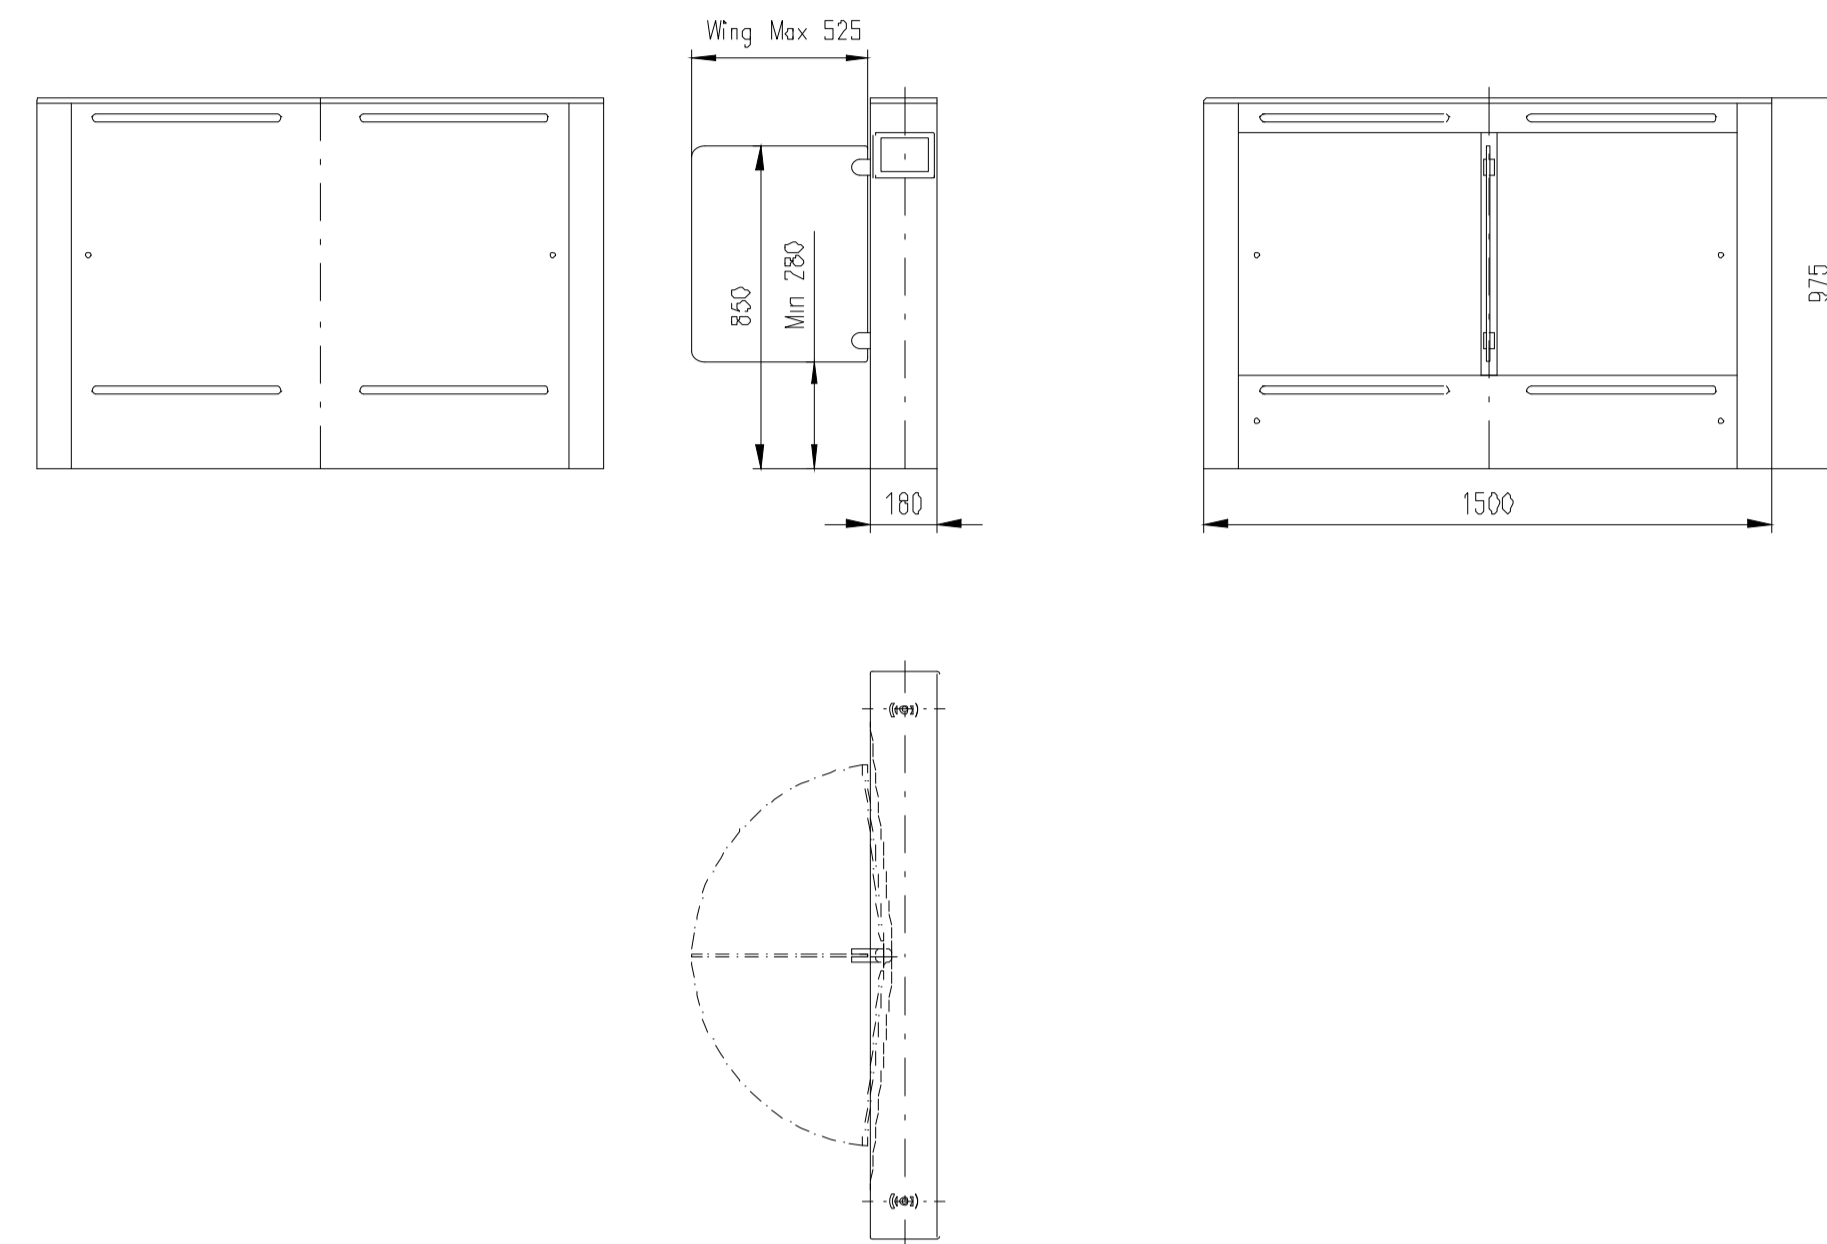

Turnstile: EasyGate-SPD-R-M-1W (Top-Glass)