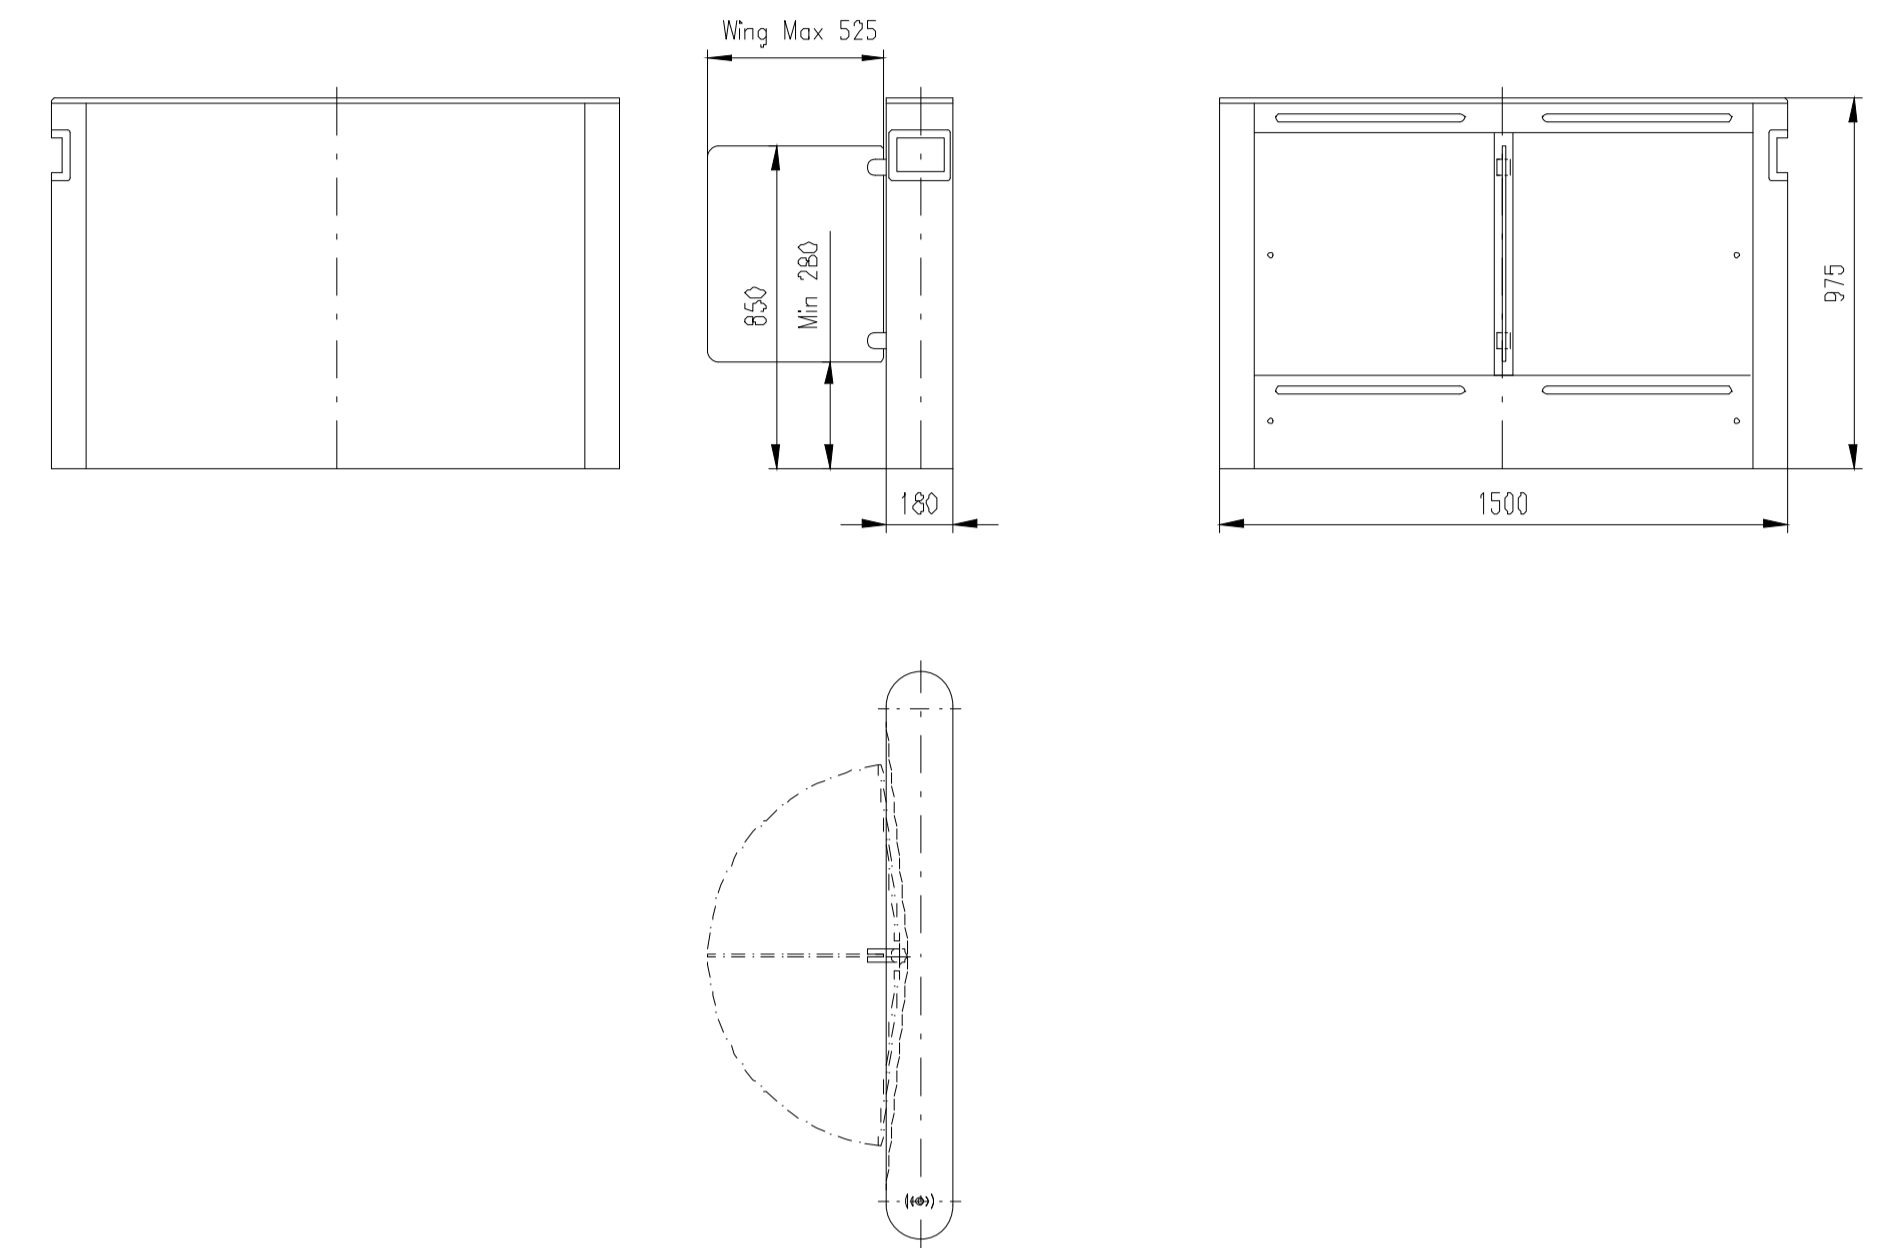

Turnstile: EasyGate-SPD-G-S-1W (Top-Glass)