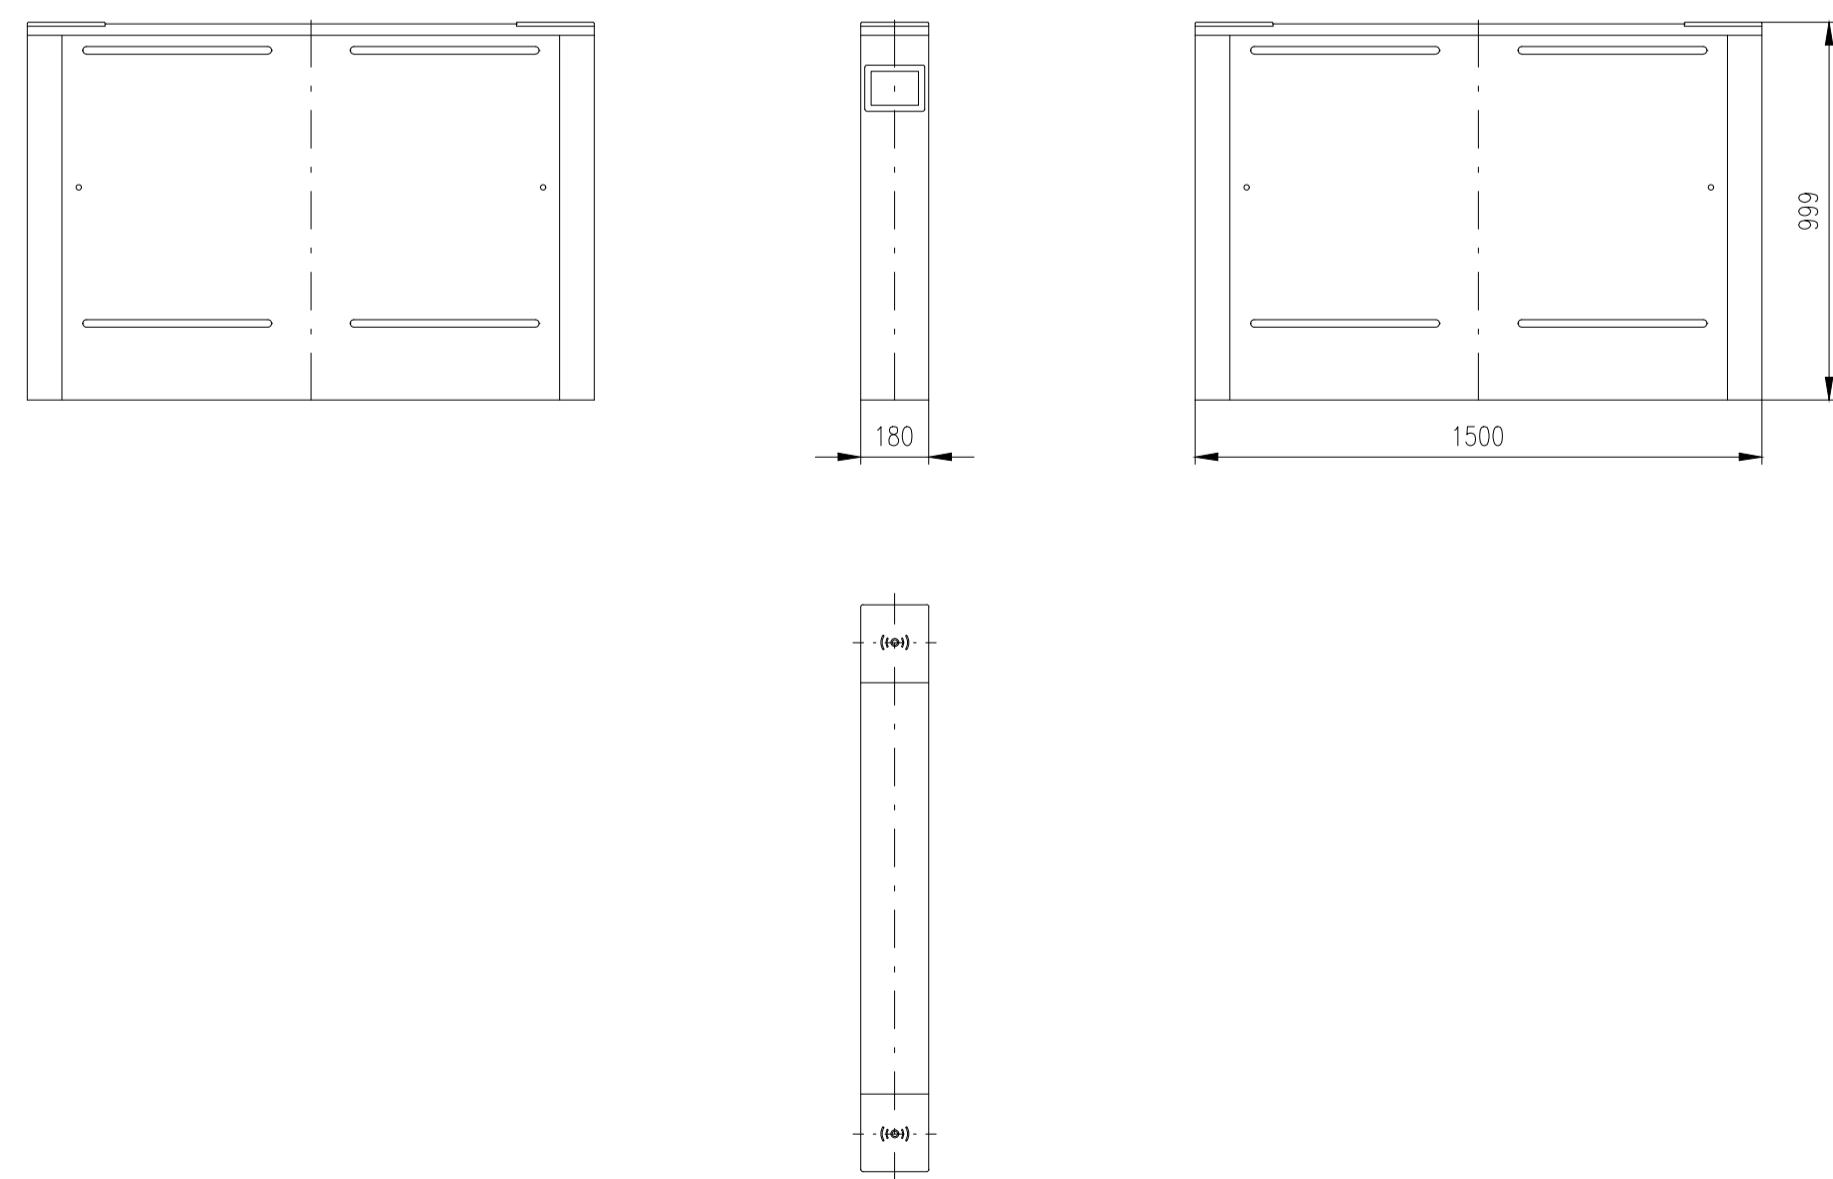

Turnstile: EasyGate-SPT-R-M-OW (Top-Stainless Steel)