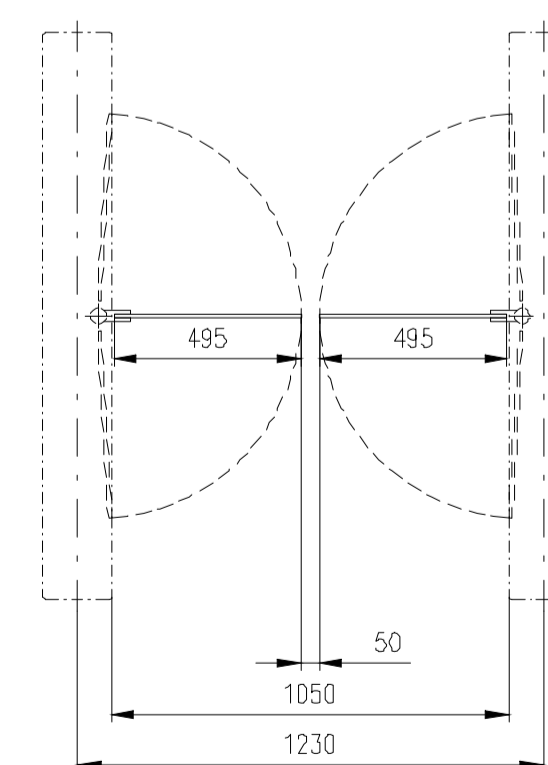

Passage width=550
(single-wing variant)

Passage width=600
(single-wing variant)

Passage width=550

Passage width=650

Passage width=750

Passage width=850

Passage width=920

Passage width=950

Passage width=1050

Passage width=1150

Design of turnstiles: EASYGATE-SPD-R (selection of passage width) – Only for infill glass panel !

Passage width=550
(single-wing variant)

Passage width=600
(single-wing variant)

Passage width=550

Passage width=650

Passage width=750

Passage width=850

Passage width=920

Passage width=950

Passage width=1050

Passage width=1150

Design of turnstiles: EASYGATE-SPD-G (Wing: toughened glass 10mm/for heights wings 850mm/infill glass panel Connex 6,4mm)

TUEGA

DATE	SCALE	FORMAT
March 2017	1:20	A1

Turnstile: EasyGate-SPD-G-M-2W (Top-Glass)