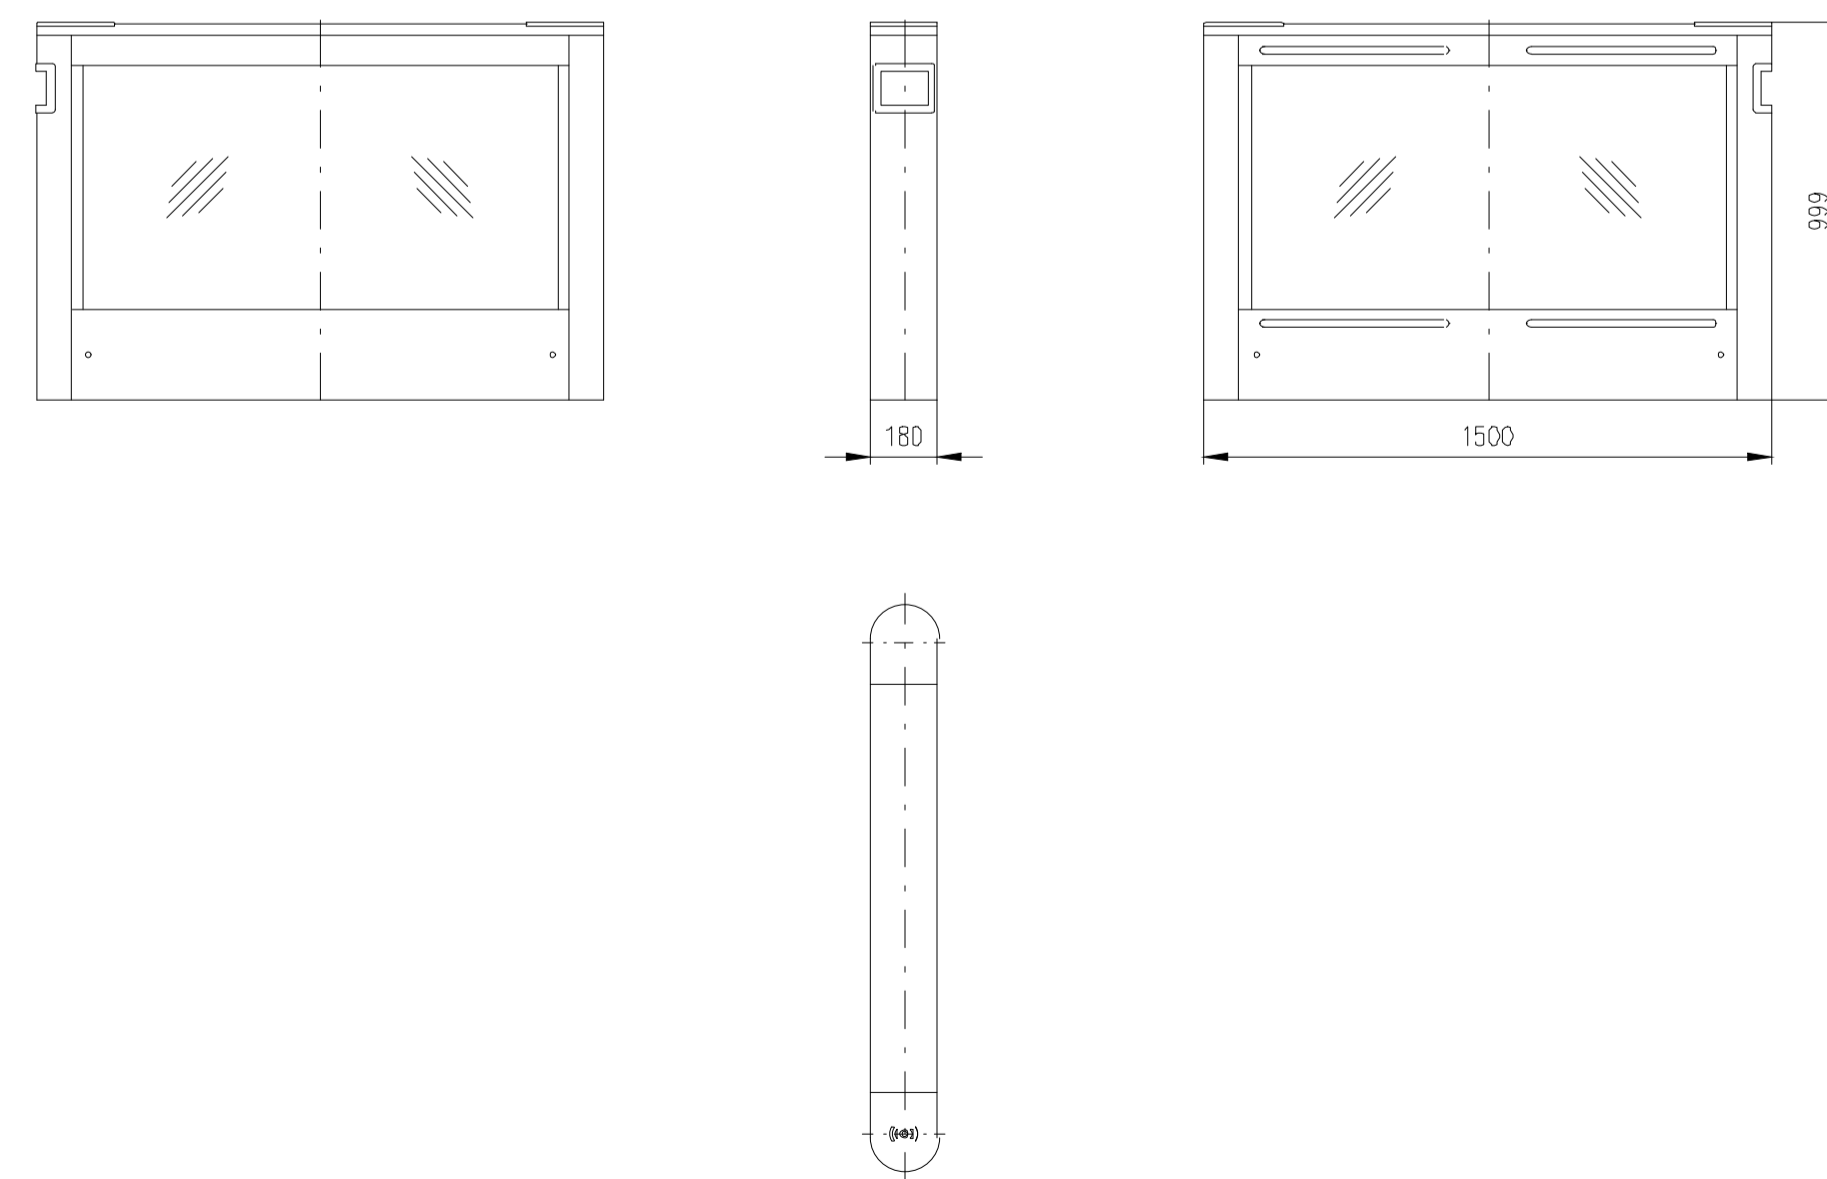

Turnstile: EasyGate-SPT-G-M-1W (Top-Stainless Steel)

Turnstile: EasyGate-SPT-G-S-1W (Top-Stainless Steel)

Turnstile: EasyGate-SPT-G-M-OW (Top-Stainless Steel)
EasyGate-SPD-G-M-OW (Top-Stainless Steel)

Turnstile: EasyGate-SPT-G-S-OW (Top-Stainless Steel)
EasyGate-SPD-G-S-OW (Top-Stainless Steel)