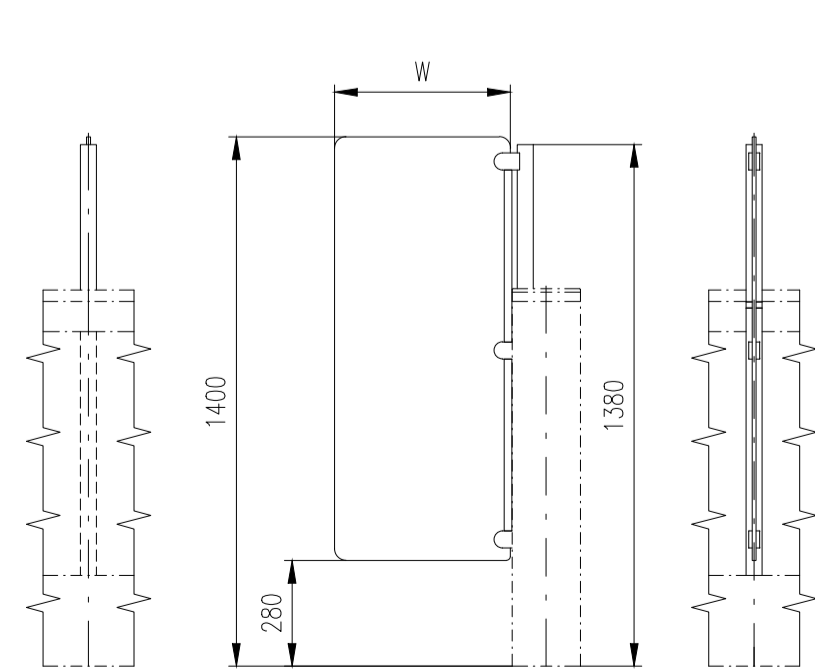

Passage width=920

Passage width=950

Passage width=1050

Design of turnstiles: EASYGATE-SPT (selection heights wings)

Standard wings (Top - Glass)

Standard wings (Top - Stainless Steel)

Height=1500-1800

Height=1200-1400

Height=975-1200

Height=1500-1800

Height=1200-1400

Height=999-1200

Wing Light (Top - Glass)

Height=1500 (Wing Light)

Height=1400 (Wing Light)

Height=1300 (Wing Light)

Height=1200 (Wing Light)

Height=1100 (Wing Light)

Height=975 (Wing Light)

Wing Light (Top - Stainless Steel)

Height=1500 (Wing Light)

Height=1400 (Wing Light)

Height=1300 (Wing Light)

Height=1200 (Wing Light)

Height=1100 (Wing Light)

Height=999 (Wing Light)

Design of turnstiles: EASYGATE-SPT (Top - Glass) (selection heights wings - Hinge and Wing Light capping)

<p>Height=1800 (Hinge and Wing Light capping)</p>	<p>Height=1700 (Hinge and Wing Light capping)</p>	<p>Height=1600 (Hinge and Wing Light capping)</p>	<p>Height=1500 (Hinge and Wing Light capping)</p>	<p>Height=1400 (Hinge and Wing Light capping)</p>
<p>Height=1300 (Hinge and Wing Light capping)</p>	<p>Height=1200 (Hinge and Wing Light capping)</p>	<p>Height=1100 (Hinge and Wing Light capping)</p>	<p>Height=975 (Hinge and Wing Light capping)</p>	<p>EasyGate-SPD (Hinge and Wing Light capping)</p>