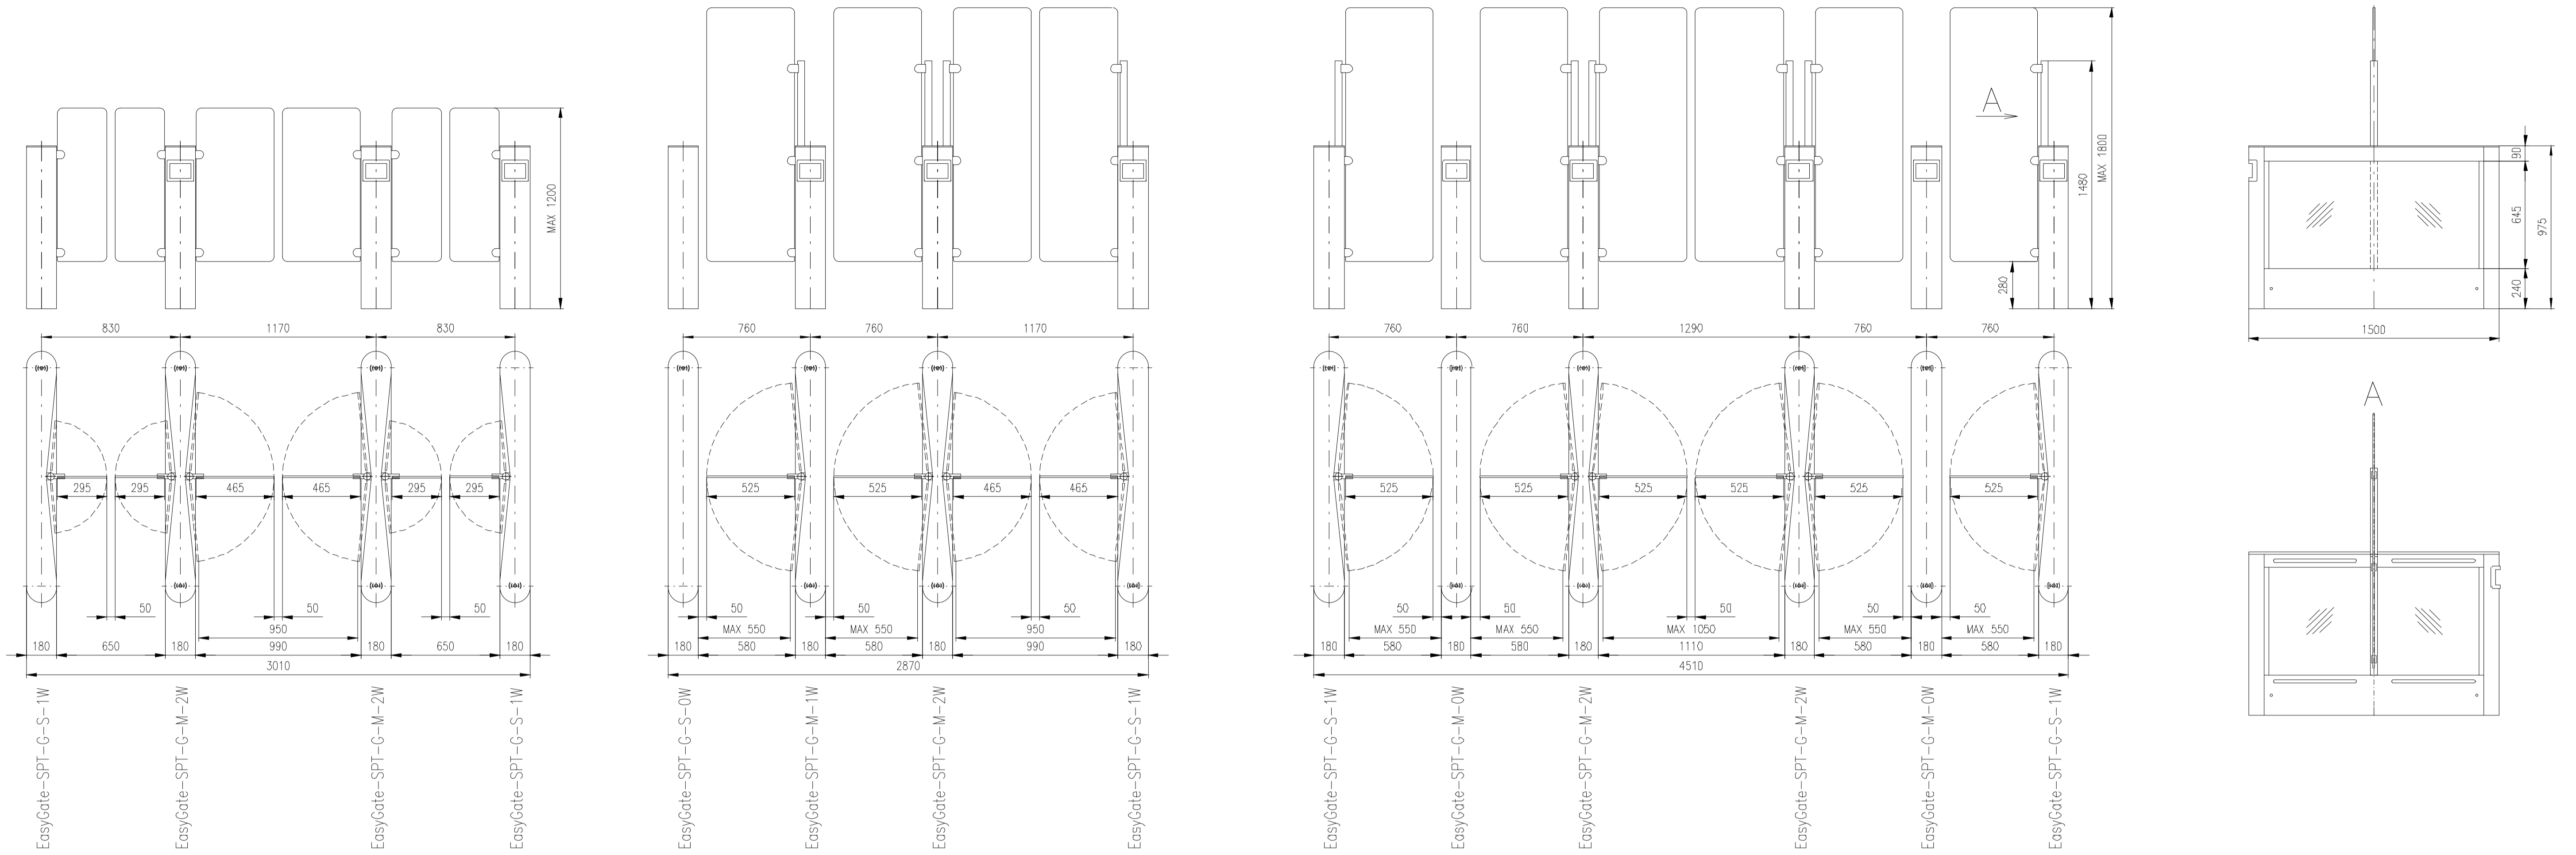

Design of turnstiles: EASYGATE-SPT-G (Example of installation)

Design of turnstiles: EASYGATE-SPD-G (Example of installation)

Design of turnstiles: EASYGATE-SPT-R (Example of installation)

Design of turnstiles: EASYGATE-SPD-R (Example of installation)

Design of turnstiles: EASYGATE-SPT-G and SPD-G (selection of passage width)

Passage width=550
(single-wing variant)

Passage width=550

Passage width=650

Passage width=750

Passage width=850

Passage width=920

Passage width=950

Passage width=1050

Design of turnstiles: EASYGATE-SPT-R and SPD-R (selection of passage width)

Passage width=550
(single-wing variant)

Passage width=550

Passage width=650

Passage width=750

Passage width=850

Passage width=920

Passage width=950

Passage width=1050

Design of turnstiles: EASYGATE-SPT (selection heights wings)

Standard wings (Top - Glass)

Standard wings (Top - Stainless Steel)

Height=1500-1800

Height=1200-1400