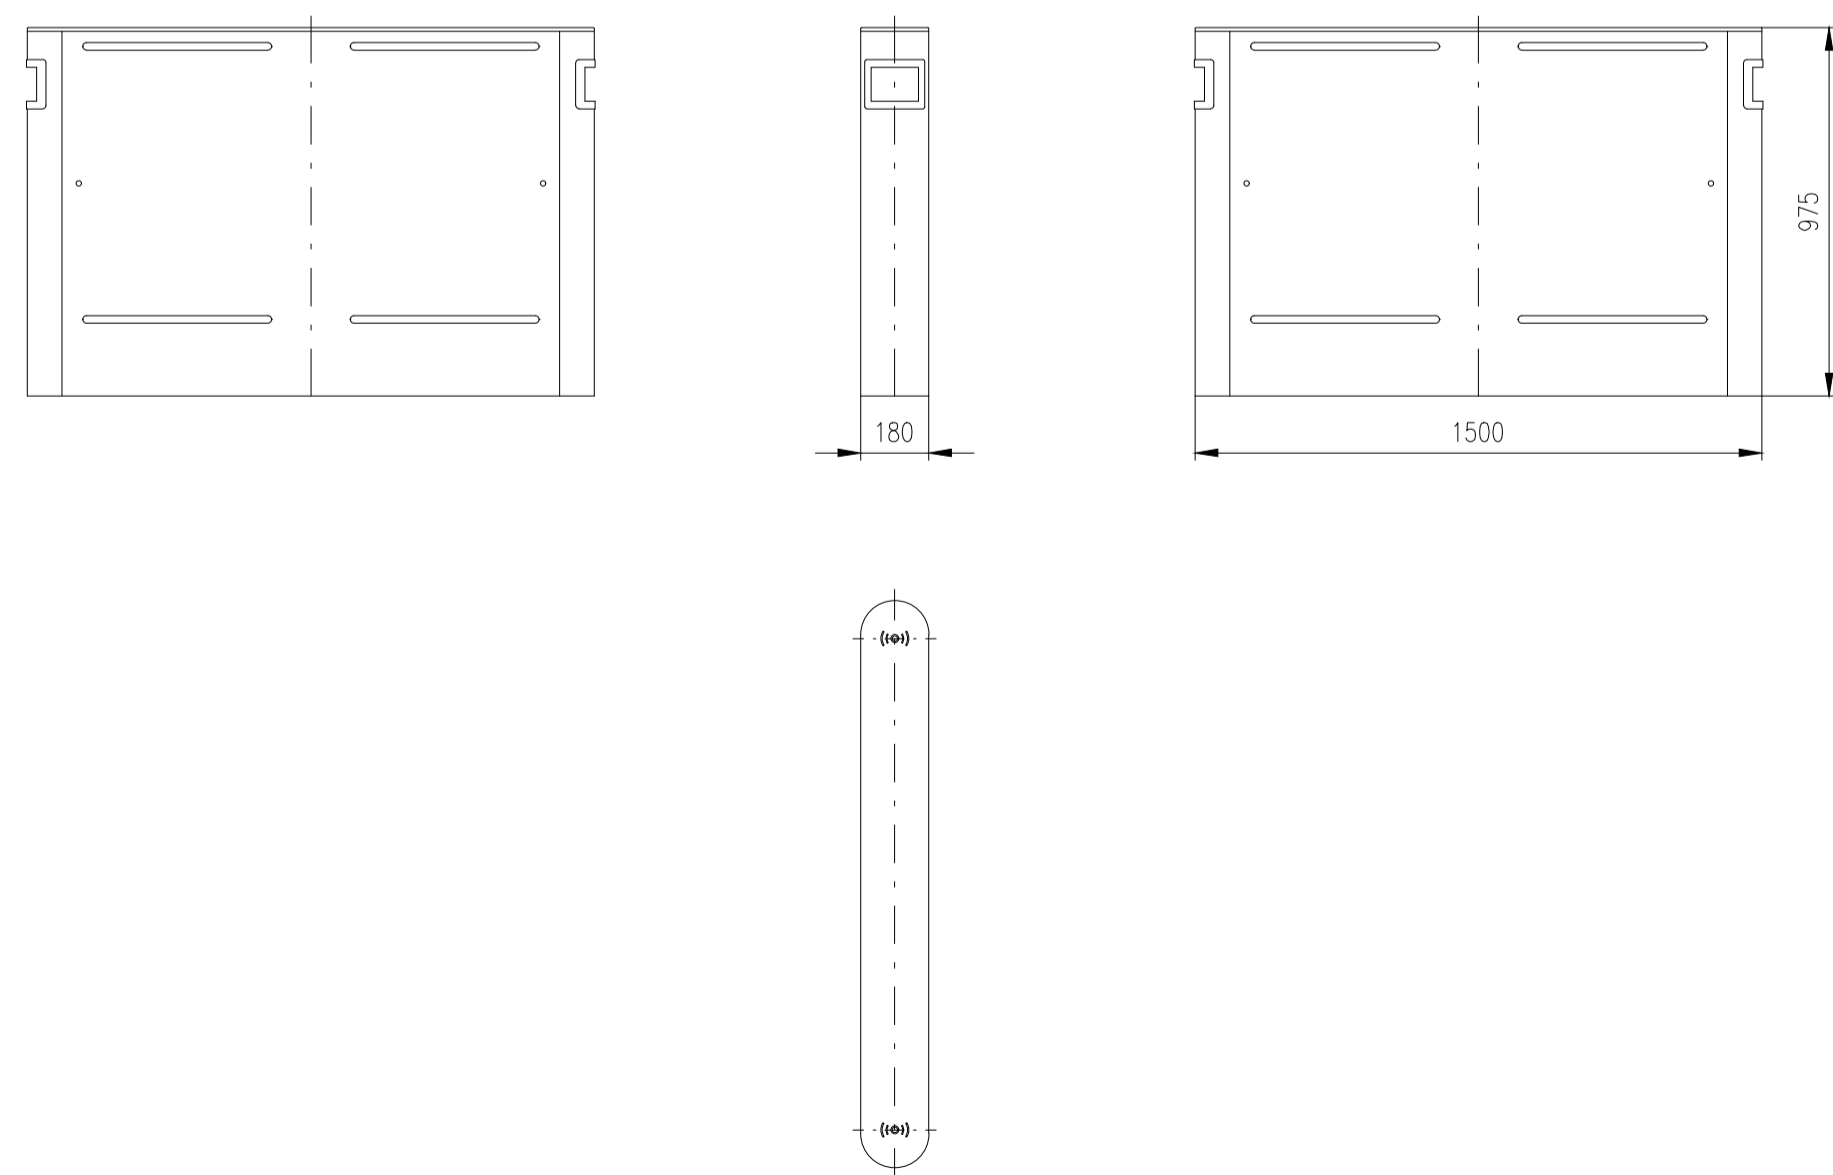

Turnstile: EasyGate-SPT-G-M-OW (Top-Glass)
EasyGate-SPD-G-M-OW (Top-Glass)